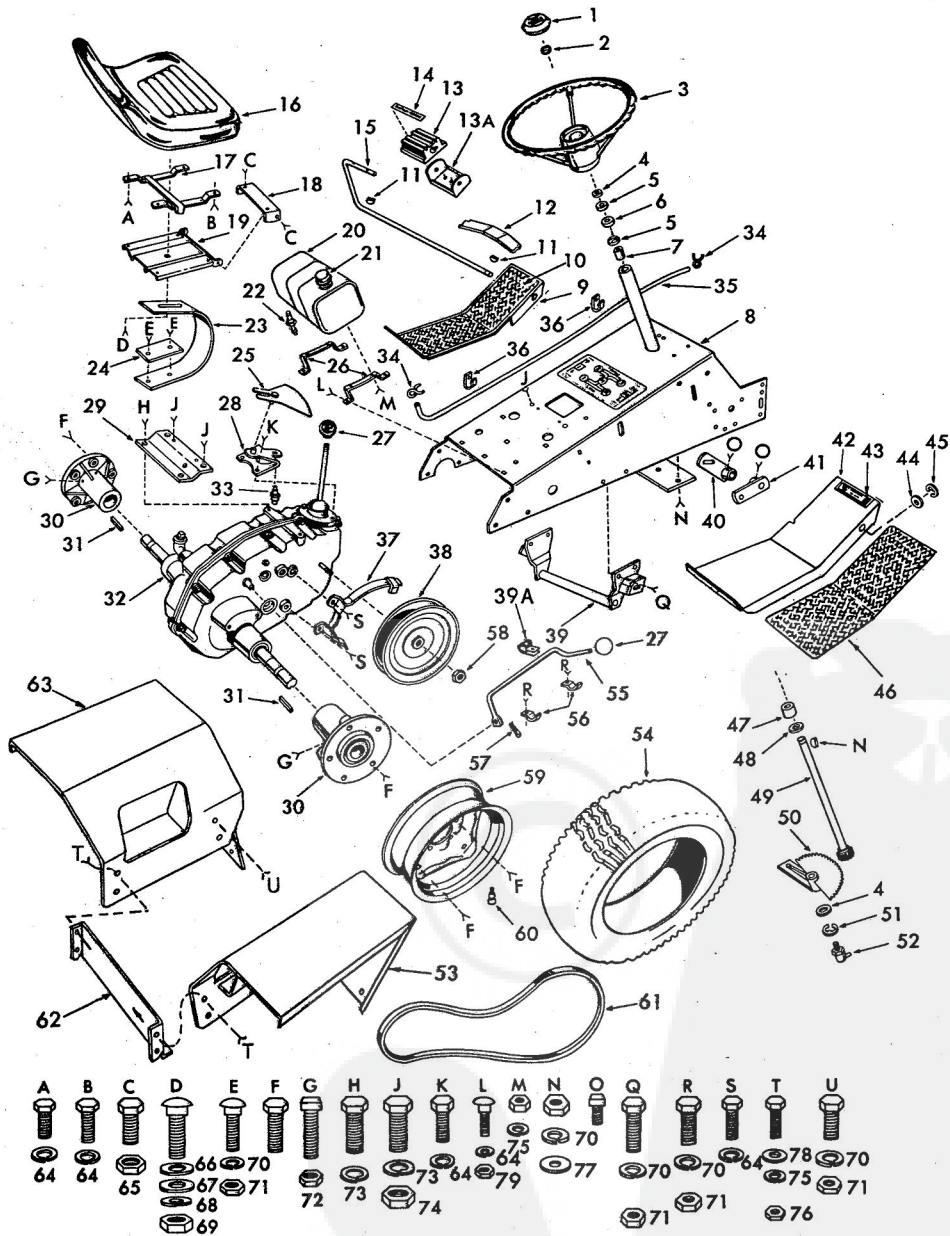

## repair parts

ROPER RT-16 GARDEN TRACTOR--MODEL NO. T62231RO

KEY NO.	PART NO.	DESCRIPTION	KEY NO.	PART NO.	DESCRIPTION
1	3645R	Steering Wheel Cap	51	5000P	E-Ring
2	5003P	E-Ring	52	6842M	Grease Fitting
3	3644R	Steering Wheel	53	634A593	Fender and Insert-R.H.
4	1552P	Washer 49/64 x 1 1/4 x 16 Ga.	54	3638R	Rear Tire-Tubeless
5	9007H	Cap	55	6477H	Range Shift Rod
6	5949H	Rubber Bushing	56	6442H	Shift Rod Bracket
7	6468H	Bearing	57	2511P	Cotter Pin 3/16 x 1
8	634A543	Chassis Ass'y w/Bearings	58	9204H	Locknut 1/2-20
9	634A569	Foot Rest w/Bolts L.H.	59	7226H	Rear Wheel
10	3641R	Foot Rest Pad-L.H.	60	795R	Tire Valve
11	9858M1	Woodruff Key 3/16 x 5/8	61	2295R	V-Belt (Ground Drive)
12	9008H	Spring	62	3625R	Bracket-Tail Light
13	1062R	Foot Pedal	63	634A594	Fender and Insert-L.H.
13A	8765H	Foot Pedal Bracket	64	1003P	Lockwasher 5/16
14	1244R	Foot Pedal Plate	65	5394H	Locknut 3/8-16
15	8761H	Foot Pedal Shaft	66	1578P	Washer 3/4 x 1-1/8 x 11 Ga.
16	3566R	Seat	67	1560P	Washer 17/32 x 1 1/2 x 11 Ga.
17	634A532	Seat Bracket Weldment	68	1000P	Lockwasher 1/2
18	2663R	Seat Pivot Bracket	69	502P	Hex Nut 1/2-13
19	634A533	Seat Plate Weldment	70	1004P	Lockwasher 3/8
20	2693R	Fuel Tank	71	501P	Hex Nut 3/8-16
21	9769H	Fuel Tank Cap and Gauge	72	508P	Hex Jam Nut 3/8-16
22	815R	Fuel Line Fitting	73	1001P	Lockwasher 7/16
23	9712H	Seat Spring	74	500P	Hex Nut 7/16-14
24	8141H	Seat Spring Reinforcement	75	1002P	Lockwasher 1/4
25	634A534	Neutral Safety Arm Ass'y	76	503P	Hex Nut 1/4-20
26	2650R	Bracket-Fuel Tank	77	1513P	Washer 13/32 x 13/16 x 16 Ga.
27	6364H	Control Knob	78	1506P	Washer 9/32 x 5/8 x 16 Ga.
28	634A535	Neutral Safety Support Ass'y	79	504P	Hex Nut 5/16-18
29	6459H	Transmission Bracket	A	3009P	Hex Bolt 5/16-18 x 5/8
30	8778H	Wheel Hub-Rear	B	3010P	Hex Bolt 5/16-18 x 3/4
31	8327H	Sq. Key 1/4 x 3	C	3022P	Hex Bolt 3/8-16 x 7/8
32	633A38	Transmission (Transaxle)	D	25P	Carriage Bolt 1/2-13 x 1 1/4 H.
		Less Brake Drum	E	20P	Carriage Bolt 3/8-16 x 1
33	2329R	Neutral Safety Switch	F	1304H	Hub Bolt
34	9772H	Hose Clamp	G	4524P	Sq. Hd. Set Screw 3/8-16 x
35	2694R	Fuel Line	H	3034P	Hex Bolt 7/16-14 x 1
36	2751R	Clip-Fuel Line	J	3034P	Hex Bolt 7/16-14 x 1
37	634A22A	Belt Guide	K	3010P	Hex Bolt 5/16-18 x 3/4
38	6461H2	Transmission (Transaxle)	L	15P	Carriage Bolt 5/16-18 x 5/8
		Pulley	M	503P	Hex Nut 1/4-20
39	634A362	Hanger-Rear	N	501P	Hex Nut 3/8-16
39A	2521R	Insulated Clip	O	4501P	Sq. Hd. Set Screw C.P. 5/16-18 x 1/2
40	634A33A	Brake Arm Ass'y	Q	3023P	Hex Bolt 3/8-16 x 1
41	626A31A	Steering Arm Ass'y	R	3022P	Hex Bolt 3/8-16 x 7/8
42	634A570	Foot Rest w/Bolts R.H.	S	3010P	Hex Bolt 5/16-18 x 3/4
43	2267R	Decal (Attach. Clutch)	T	3003P	Hex Bolt 1/4-20 x 3/4
44	1527P	Washer 21/32 x 7/8 x 16 Ga.	U	3021P	Hex Bolt 3/8-16 x 3/4
45	5001P	E-Ring			
46	3642R	Foot Rest Pad R.H.			
47	4766H	Bearing			
48	1553P	Washer 57/64 x 1 1/4 x 16 Ga.			
49	640A30	Steering Shaft & Pinion			
50	634A95	Steering Gear Sector & Arm			