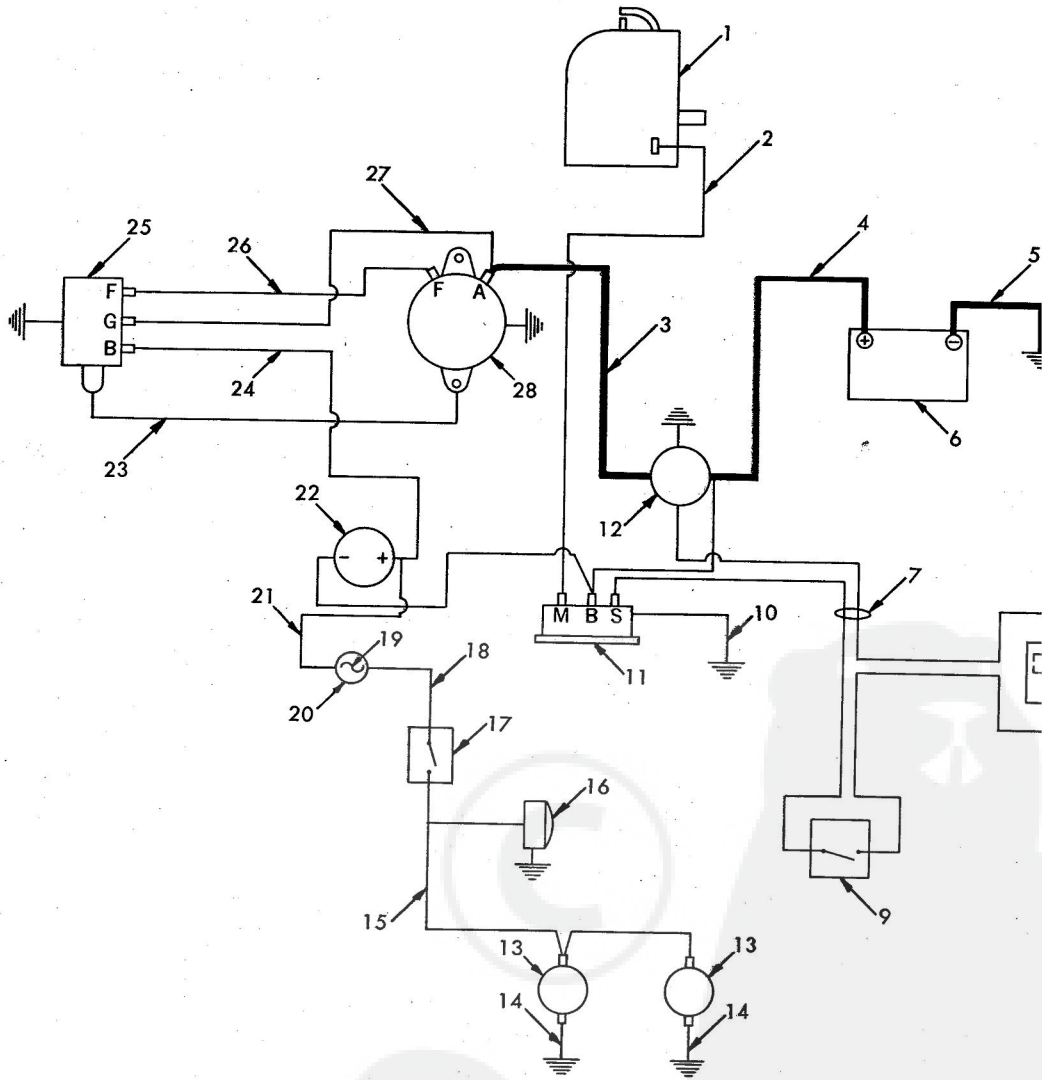

ROPER RT-16 GARDEN TRACTOR--MODEL NO. T62231R0

repair parts

ROPER RT-16 GARDEN TRACTOR--MODEL NO. T62231RO

KEY NO.	PART NO.	DESCRIPTION
1	32643I	Engine, Briggs and Stratton 16 H.P. Type No.-015701
2	2223R	Electrical Wire (Engine to "M" on Starter Switch-Black)
3	2225R	Battery Cable (Red)
4	634A490	Cable and Cover (Red)
5	6534H	Ground Cable (Black)
6	9885H	Battery
7	3865R	Electrical Wire (White)
8	2249R	Attachment Safety Switch
9	2329R	Switch-Safety Start
10	2224R	Electrical Wire (Starter Switch Mounting Stud to Solenoid Mounting Bolt-Black)
11	2210R	Starter Switch
12	103R	Solenoid
13	6651H	Headlight
14	2894R	Ground Wire (Headlight to Ground-Black)
15	3773R	Lead Wire (Headlight to Switch-Pink)
16	3757R	Tail Light
17	5735H	Light Switch
18	2228R	Electrical Wire (Fuse to Light-Orange)
19	2212R	Fuse
20	2211R	Fuse Holder
21	2229R	Lead Wire (Ammeter "+" Terminal to Fuse-Orange)
22	6987H2	Ammeter
23	5959H	Ground Wire (Regulator Mounting Bolt to Generator Frame-Black)
24	6994H	Lead Wire (Ammeter "+" Post to Voltage Regulator "B" Post-Red)
25	2257R	Regulator
26	5804H	Field Wire (Generator "F" to Regulator "F"-Light Green)
27	5803H	Ground to Generator Wire ("G" to Regulator to "A" on Generator-Brown)
28	634A298	Motor Generator