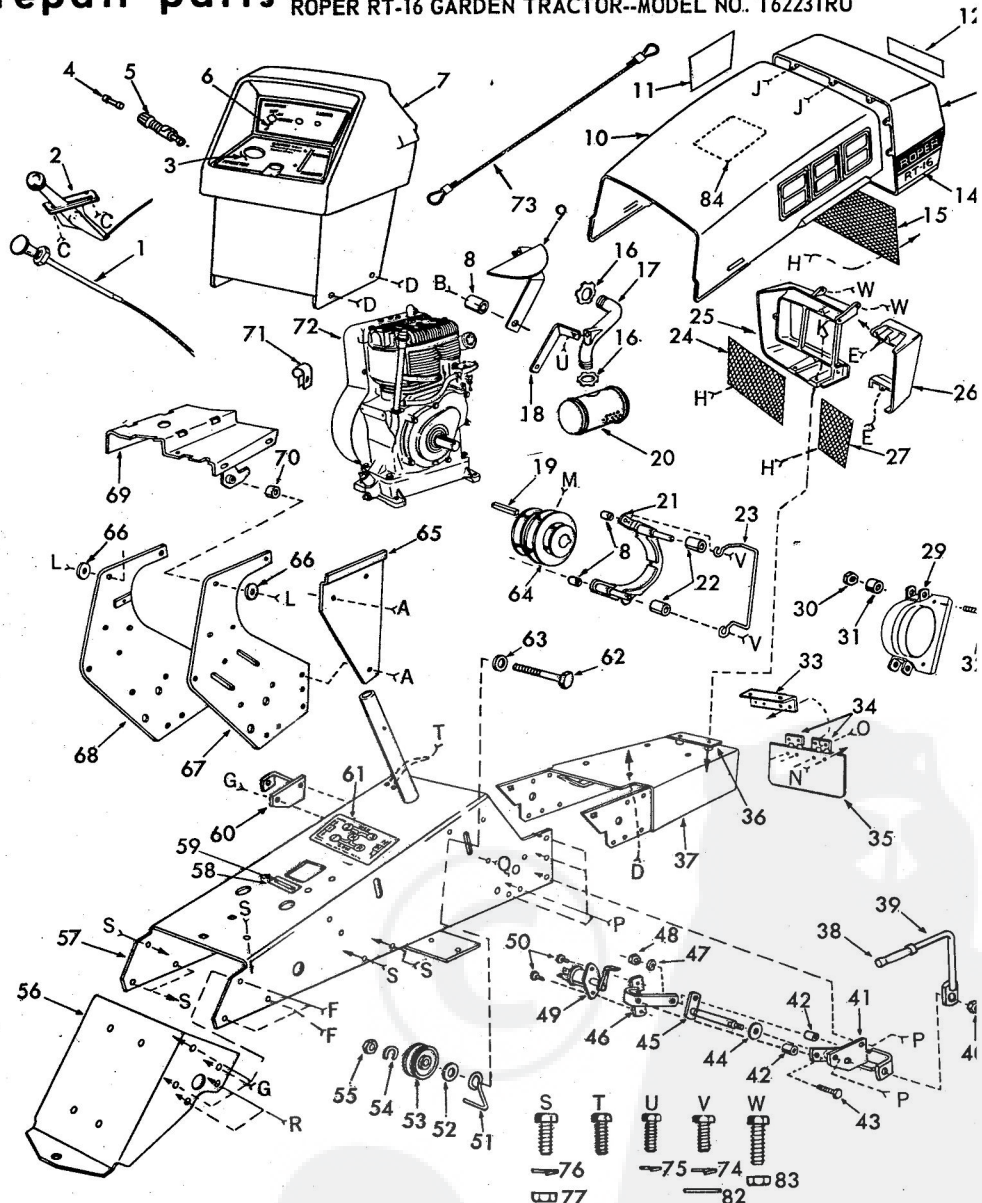

repair parts ROPER RT-16 GARDEN TRACTOR--MODEL NO. T62231R0

A	B	C	D	E	F	G	H	J	K	L	M	N	O	P	Q	R
	→75 →80		→66 →74	→76 →81	→76 →77	→76 →77		→85	→74 →81	→76 →66 →77		→78	→78 →79	→76 →77	→76 →77	→54 →55

repair parts

ROPER RT-16 GARDEN TRACTOR--MODEL NO. T62231RO

KEY NO.	PART NO.	DESCRIPTION	KEY NO.	PART NO.	DESCRIPTION
1	9764H	Choke Control	61	2702R	Shift Pattern Plate
2	634A416	Throttle Remote Control	62	3155P	Hex Bolt 7/16-14 x 2 1/2
3	4107R	Decal-Dash Lower	63	1518P	Washer 15/32 x 11/16 x 16 (
4	2212R	Fuse	64	634A404	Engine Pulley w/Set Screws (Inc. Key Letter M)
5	2211R	Fuse Holder	65	1360R	Cover-R.H.
6	4106R	Decal-Dash Upper	66	1513P	Washer 13/32 x 13/16 x 16 (
7	4038R	Dashboard	67	1018R	Tank and Battery Support Bracket-R.H.
8	2550R	Bushing	68	634A447	Tank and Battery Support Bracket-L.H.
9	634A408	Heat Shield Weldment	69	634A393	Battery Support Weldment With Bearing
10	634A597	Hood Weldment	70	8094H	Bearing
11	3663R	Decal-Grill-L.H.	71	9776H	Choke Control Clip
12	3559R	Scotchcal-Roper	72	326431	Engine, 16 H.P. Briggs and Stratton Type No. 015701
13	3632R	Grill-Upper	73	3747R	Grill Cable
14	3662R	Decal-Grill-R.H.	74	1003P	Lockwasher 5/16
15	3631R	Grill Screen-Upper	75	1002P	Lockwasher 3/8
16	9540H	Lock Nut	76	1004P	Lockwasher 3/8
17	648R	Exhaust Pipe	77	501P	Hex Nut 3/8-16
18	4096R	Muffler Support	78	1006P	Lockwasher #10
19	9396E	Sq. Key 1/4 x 2	79	505P	Hex Nut #10-24
20	3870R	Muffler	80	1506P	Washer 9/32 x 5/8 x 16 Ga.
21	634A394	Belt Guide Assembly	81	504P	Hex Nut 5/16-18 UNC
22	8704H1	Spacer	82	1537P	Washer 11/32 x 11/16 x 16 (
23	640R	Belt Retainer	83	1605H	Lock Nut 1/2-20 UNC
24	2674R	Grill Screen-L.H.	84	2017R	Maintenance Decal
25	2677R	Grill-Lower	85	503P	Hex Nut 1/4-20 UNC
26	2678R	Grill-Side			
27	2673R	Grill Screen-R.H.			
28	4939M	Retainer Spring			
29	634A390	Belt Guard Weldment			
30	347H	Huglock Nut			
31	8238H	Split Spacer			
32	3154P	Slotted Fillister Hd. Machine Screw 1/4-20 x 2 1/4	A	5551P	Hex Washer Hd. Thd. Cuttin Screw 1/4-20 UNC x 1/2
33	6433H	Front Channel Cover Support	B	3012P	Hex Bolt 5/16-18 x 1 1/4
34	6485H	Hinge	C	503P	Hex Nut 1/4-20
35	634A28	Front Channel Cover and Weld Bolts	D	3027P	Hex Bolt 3/8-16 x 1 1/2
36	634A409	Grill Spacer	E	3010P	Hex Bolt 5/16-18 x 3/4
37	634A389	Engine Mount Assembly	F	3021P	Hex Bolt 3/8-16 UNC x 3/4
38	4379H	Handle Grip	G	3023P	Hex Bolt 3/8-16 x 1
39	634A493	Attachment Clutch Lever Assembly	H	5501P	Pan Hd. Phillips Thd. Cutting Screw #10-24 x 3/8 Type T
40	511P	Lock Nut 3/8-24 UNF	J	1002P	Lockwasher 1/4"
41	634A494	Hanger Weldment-R.H. Front	K	6P	Carriage Bolt 5/16-18 UNC
42	1689E	Bushing	L	3023P	Hex Bolt 3/8-16 x 1
43	3013P	Hex Bolt 5/16-18 UNC x 1 1/2	M	4514P	Hex Socket Headless Set Screw C.P. 5/16-18 x 5/8
44	5999H	Spring Washer	N	505P	Hex Nut #10-24
45	634A491	Belt Tightener Arm and Idler Shaft	O	3122P	Slotted Truss Hd. Mach. Screw #10-24 x 3/8
46	634A492	Switch Bracket Assembly	P	3137P	Hex Bolt 3/8-16 x 1 1/4 H.T.
47	1003P	5/16 Lockwasher	Q	28P	Carriage Bolt 3/8-16 UNC 1 H.T.
48	504P	5/16-18 UNC Hex Nut	R	3035P	Hex Bolt 7/16-14 x 1 1/4
49	2249R	Safety Switch	S	3021P	Hex Bolt 3/8-16 UNC x 3/4
50	5501P	Pan Head Phillips Thread Cutting Screw #10-24 UNC x 3/8 Type T	T	3115P	Hex Bolt 1/4-20 UNC x 5/8
51	6479H1	Belt Guide Finger	U	3115P	Hex Bolt 1/4-20 UNC x 5/8
52	1520P	Washer .469 I.D. x 1-1/8 x 11 Ga.	V	3015P	Hex Bolt 5/16-18 UNC x 2
53	6635H	Flat Idler	W	3267P	Hex Bolt 1/4-20 UNC x 1 1/2
54	1001P	Lockwasher 7/16	---	3679R	Owners Manual
55	500P	Hex Nut 7/16-14			
56	634A101	Drawbar W/Weldnuts			
57	634A543	Chassis Assembly W/Bearings			
58	.....	Model Number Plate			
59	.....	Drive Rivet for Model Plate			
60	634A355	Hanger Weldment-L.H. Front