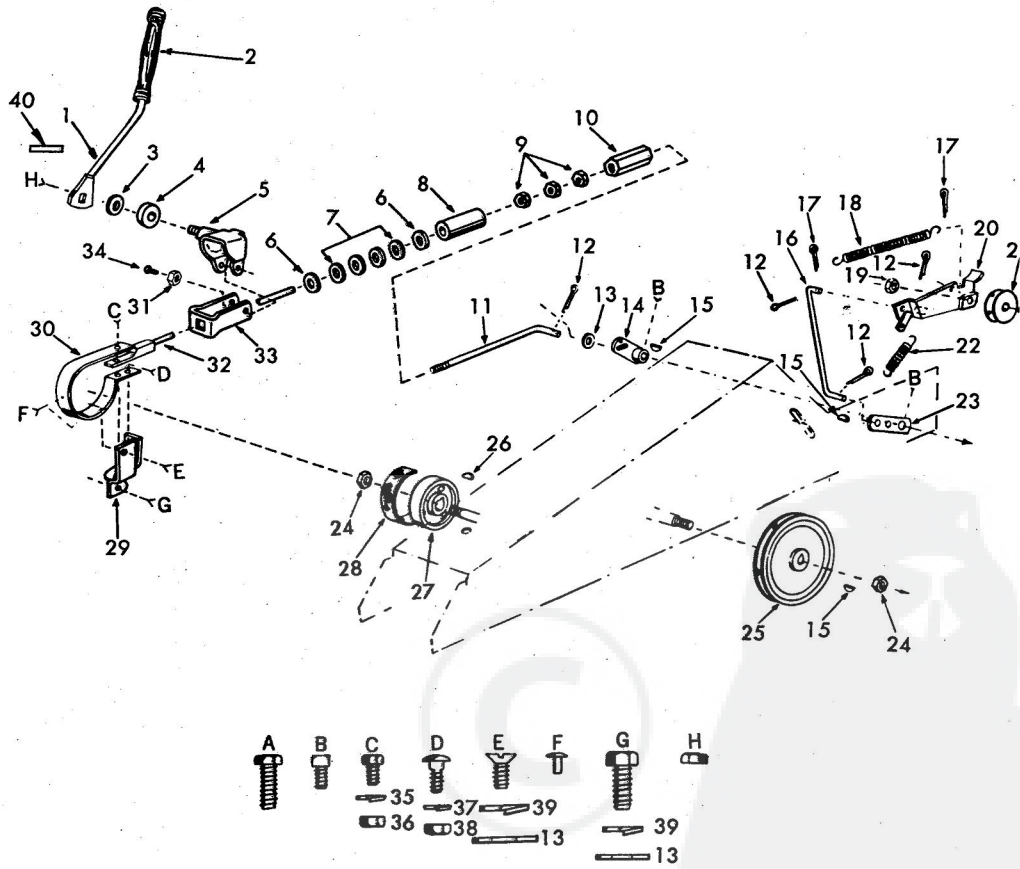

repair parts

ROPER RT-16 GARDEN TRACTOR--MODEL NO. T62231R0

repair parts

ROPER RT-16 GARDEN TRACTOR--MODEL NO. T62231RO

KEY NO.	PART NO.	DESCRIPTION	KEY NO.	PART NO.	DESCRIPTION
1	626A394	Parking Lock Handle Assembly	26	2228M1	Woodruff Key 3/16 x 3/4
2	4379H	Handle Grip	27	7648H1	Brake Drum
3	5999H	Spring Washer	28	7645H	Brake Lining
4	2221R	Parking Brake Spacer	29	634A168	Brake Bracket Assembly
5	634A489	Lock Bracket Assembly	30	634A167	Brake Band and Lining
6	1513P	Washer 13/32 x 13/16 x 16 Ga.	31	9071H	Huglock Nut 1/4-28 UNC
7	2263R	Spring Washer	32	626A365	Brake Rod Assembly
8	2201R	Bushing	33	2197R	Parking Brake Yoke
9	501P	Hex Nut 3/8-16 UNC	34	3256P	Hex Bolt 1/4 x 5/8-28 Heat Treated
10	6417H	Turnbuckle			
11	2202R	Brake Rod-Front	35	1003P	Lockwasher 5/16
12	2505P	Cotter Pin 1/8 x 3/4	36	1685H	Locknut 5/16-18
13	1513P	Washer 13/32 x 13/16 x 16 Ga.	37	1002P	Lockwasher 1/4
14	634A33A	Brake Arm Assembly	38	503P	Hex Nut 1/4-20
15	9858M1	Woodruff Key 3/16 x 5/8	39	1004P	Lockwasher 3/8
16	6406H	Clutch Rod	40	175H	Roll Pin (In Channel for Parking Brake Stop)
17	2514P	Cotter Pin 1/4 x 1	A	3052P	Hex Bolt 3/8-24 x 1 Pltd.
18	6486H	Spring	B	4501P	Sq. Hd. Set Screw C.P. 5/16-18
19	548P	Hex Jam Lock Nut 3/8-24 UNF	C	3159P	Hex Bolt 5/16-18 x 7/8
20	634A296A	Idler Bracket Assembly	D	11P	Sq. Neck Carriage Bolt 1/4-20 x 1
21	634A86	Idler, Bolt and Nut (Inc. Key No's. 19 and A)	E	3164P	Flat Hd. Machine Screw Underc 3/8-16 x 3/4
22	4301H	Spring	F	2004P	Rivet, Brass Tubular #4 x 1/4
23	626A31A	Steering Arm Assembly	G	3022P	Hex Bolt 3/8-16 x 7/8
24	9204H	Lock Nut 1/2-20 UNF	H	548P	Lock Nut 3/8-24 UNF
25	6461H2	Transaxle (Transmission) Pulley