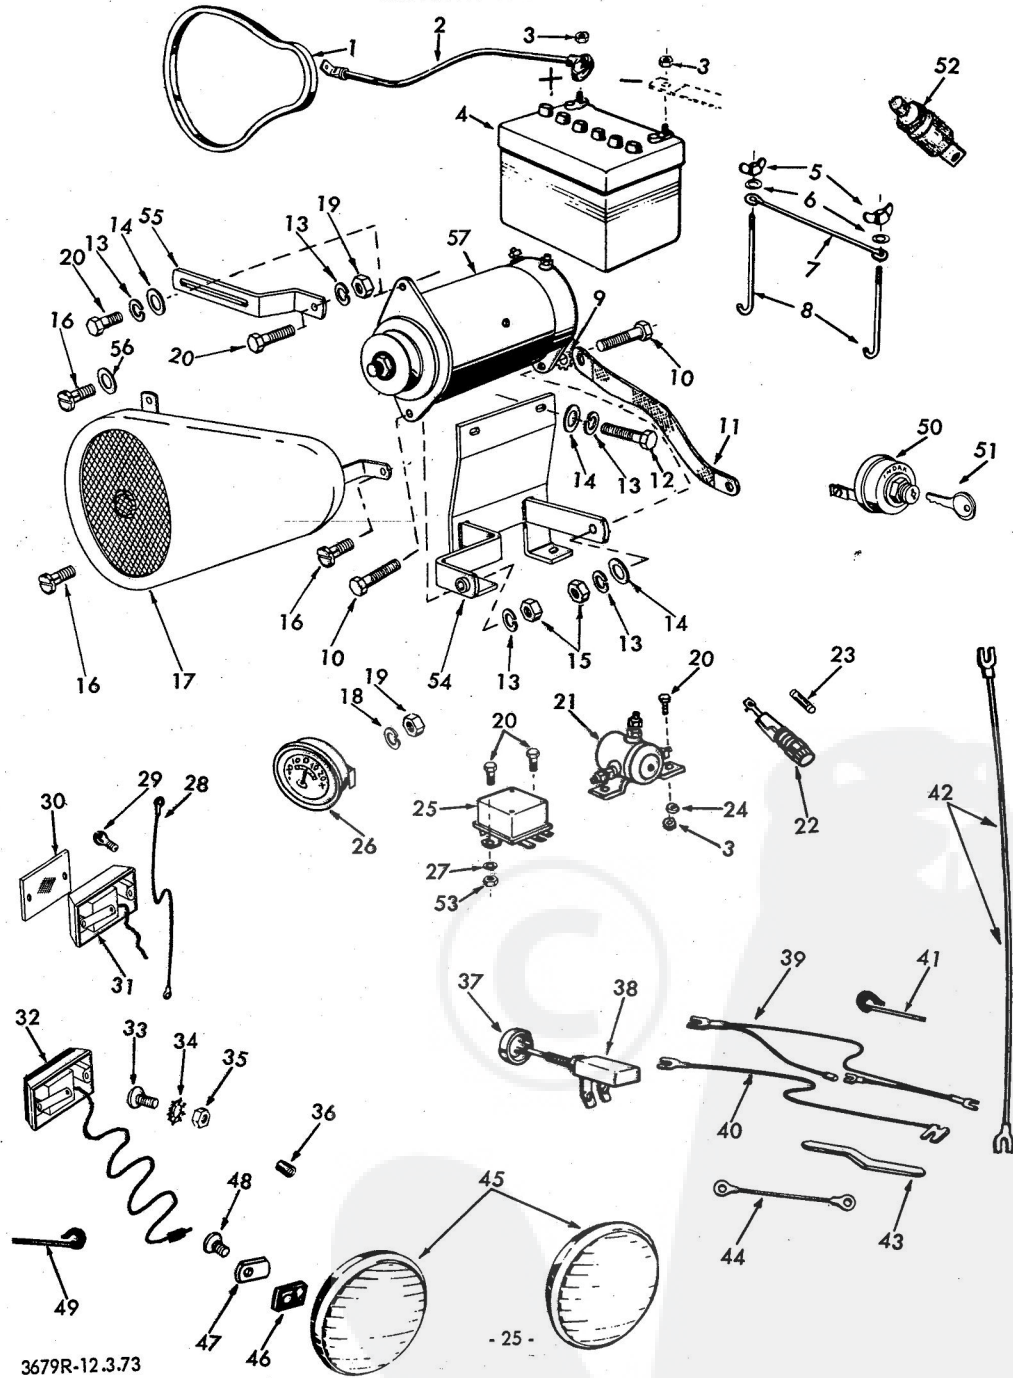

repair parts

ROPER RT-16 GARDEN TRACTOR--MODEL NO. T62231RO

3679R-12.3.73

Repair parts

ROPER RT-16 GARDEN TRACTOR--MODEL NO. T62231RO

KEY NO.	PART NO.	DESCRIPTION	KEY NO.	PART NO.	DESCRIPTION
1	9766H	V-Belt (Generator to Engine)	29	3867R	Bulb (Tail Light)
2	634A490	Cable and Cover (Red)	30	3868R	Lens (Tail Light) (Red)
3	503P	Hex Nut 1/4-20 UNC	31	3869R	Housing (Tail Light)
4	9885H	Battery	32	3757R	Tail Light
5	3748M	Wing Nut	33	3073P	Slotted Truss Hd. Mach. Screw #10-24 x 1/2
6	1509P	Washer 5/16 x 3/4 x 16 Ga.	34	1404P	Lockwasher #10 External
7	5110H	Battery Clamp	35	505P	Hex Nut #10-24 UNC
8	5072H	Battery Bolt	36	9197H	Hose (On Grill-Headlight Locating Pins)
9	1402P	External Lockwasher	37	9267H	Knob, Light Switch
10	3136P	Hex Bolt 5/16-18 UNC x 1 1/4 H.T.	38	5735H	Light Switch
11	6534H	Ground Cable	39	3773R	Lead Wire (Headlights to Switch) (Pink)
12	3010P	Hex Bolt 5/16-18 UNC x 3/4	40	5959H	Regulator to Generator Wire (Black)
13	1003P	Lockwasher 5/16"	41	4171R	Insulated Clip
14	1537P	Washer 11/32 x 11/16 x 16 Ga.	42	2223R	Lead Wire ("M" Post on Sw to Short Terminal on Engine)
15	504P	Hex Nut 5/16-18 UNC	43	2777R	Tie
16	6007P	Slotted Pan Hd. Mach. Screw w/Sems Lockwasher 1/4-20 UNF x 1/2	44	2894R	Ground Wire (Headlight to Ground) (Black)
17	634A446	Belt Guard Assembly	45	6651H	Head Light
18	1006P	Lockwasher #10	46	8784H1	Rubber Spacer
19	543P	Hex Nut #10-32 UNF	47	8768H	Mounting Clip
20	3115P	Hex Bolt 1/4-20 UNC x 5/8	48	5554P	Phillips Pan Hd. Thread Cutting Screw #10-16 x 1/2
21	103R	Solenoid			Blunt Point
22	2211R	Fuse Holder	49	2521R	Insulated Clip
23	2212R	Fuse	50	2210R	Starter Switch (Inc. Key No. 1)
24	1002P	Lockwasher 1/4"	51	7552H	Key
25	2257R	Voltage Regulator	52	2329R	Switch-Safety Start
26	6987H2	Ammeter	53	347H	Lock Nut
27	9099H	Grommet	54	634A383	Generator Mount Assembly
28	5959H	Ground Wire (Regulator Mounting Bolt to Generator Frame) (Black)	55	9737H1	Generator Adjusting Strap
			56	1506P	Washer 9/32 x 5/8 x 16 Ga.
			57	634A298	Motor Generator

FOR ADDITIONAL ELECTRICAL ITEMS REFER TO WIRING DIAGRAM - PAGES 27 AND 28.