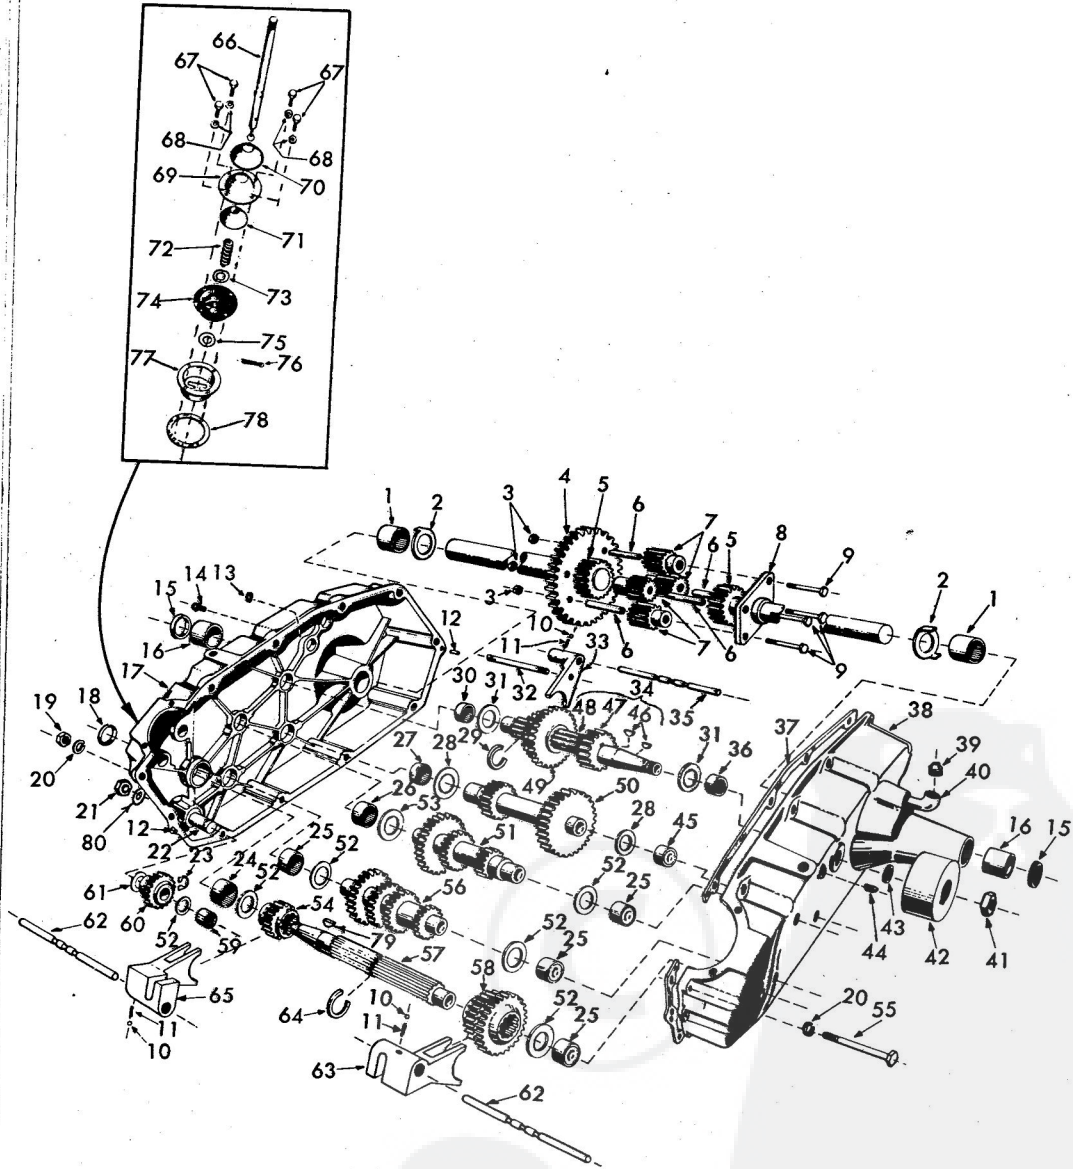

ROPER RT-16 GARDEN TRACTOR--MODEL NO. T62231R0

3679R-12.3.73

repair parts

ROPER RT-16 GARDEN TRACTOR--MODEL NO. T62231RO

KEY NO.	PART NO.	DESCRIPTION	KEY NO.	PART NO.	DESCRIPTION
1	3039R	Needle Bearing	40	4003P	90 Street Elbow 1/2 14 N.P.T.
2	6256H	Axle Thrust Washer	41	9204H	Lock Nut 1/2 - 20
3	7810H	Gripco Nut 3/8 - 24	42	7648H1	Brake Drum
4	8662H	Final Drive - Gear	43	6271H	Oil Seal
5	633A34	Axle Shaft and Gear	44	4001P	Pipe Plug 1/4 - 18 N.P.T.
6	6252H1	Bushing - Differential Pinion	45	8117H	Needle Bearing
7	8657H	Differential Pinion	46	2228M	Woodruff Key 3/16 x 3/4 H.T.
8	6263H1	Differential Carrier	47	8659H	4th. Reduction Pinion
9	3056P	Hex Bolt 3/8 - 24 x 3/4 1" Thread Length	48	6221H	3rd. Reduction Gear Shaft
10	7392M	Steel Ball	49	633A14	High - Low Range Gears and Hub
11	6272H	Spring - Shift Fork Detent	50	633A33	4th. Reduction Shaft and Gear
12	6277H	Dowel Pin	51	633A31	2nd. Reduction Shaft and Gear
13	6269H	Oil Seal	52	1370H	Thrust Bearing Race
14	5855H	Pressure Relief Valve	53	7395H	Thrust Bearing Race
15	4910H	Oil Seal	54	6231H	Low Speed Pinion
16	992R1	Sintered Iron Bearing	55	3087P	Hex Bolt 5/16 x 1 1/2 Grade 5 H.T.
17	633A28A	Gear Case Reverse Idler Shaft and Bearings R.H.	56	633A30	Speed Change Gears & Shaft
18	6270H	Oil Seal	57	6218H	Input Shaft
19	504P	Hex Nut 5/16 - 18	58	633A11	Intermediate and High Speed Pinions
20	1007P	Lock Washer 5/16 Extra Heavy	59	7397H	Needle Bearing - Caged
21	541P	Hex Jam Nut 7/16 - 20	60	633A24	Reverse Idler Gear & Bearing
22	7384H	Reverse Idler Shaft	61	7392H	Reverse Idler Thrust Washer
23	5001P	E Ring	62	6216H	Shift Fork Shaft
24	4894H	Needle Bearing	63	6261H	Shift Fork - L.H.
25	4895H	Needle Bearing	64	4926H	Snap Ring Crescent Type
26	7398H	Needle Bearing	65	6262H	Shift Fork R.H.
27	8117M	Needle Bearing	66	6213H1	Gear Shift Lever - Straight
28	7396H	Thrust Bearing Race	67	3010P	Hex Bolt 5/16 - 18 x 3/4
29	6276H	Snap Ring Crescent Type	68	1003P	Lock Washer 5/16
30	8118M	Needle Bearing	69	6254H1	Gear Shift Ball Cover
31	6266H	Thrust Bearing Race	70	4869H1	Gear Shift Cap
32	6215H	High - Low Range Shift Shaft	71	6259H	Shift Lever Guide Ball - Plain
33	6260H	Shift Fork, High - Low Range	72	4924H	Spring
34	633A32	3rd. Reduction Shaft and Gear (Inc. Key No's. 46, 47 and 48)	73	1544P	Washer 15/32 x 59/64 x 16 Ga.
35	6217H	High - Low Range Shift Fork Shaft	74	6273H	Shift Mechanism Seal
36	8119M	Needle Bearing	75	1525P	Washer 9/16 x 15/16 x 12 Ga.
37	6275H	Gasket Gear Case	76	2505P	Cotter 1/8 x 3/4
38	633A27	Gear Case and Bearings L.H.	77	633A19	Gear Shift Gate & Reinforcement
39	4002P	Pipe Plug 1/2 14 N.P.T.	78	6274H	Gasket - Shift Ball Cover
			79	9858M1	Woodruff Key
			80	1167R	Sealing Washer
			-----	633A38	Transaxle Assembly Less Brake Drum