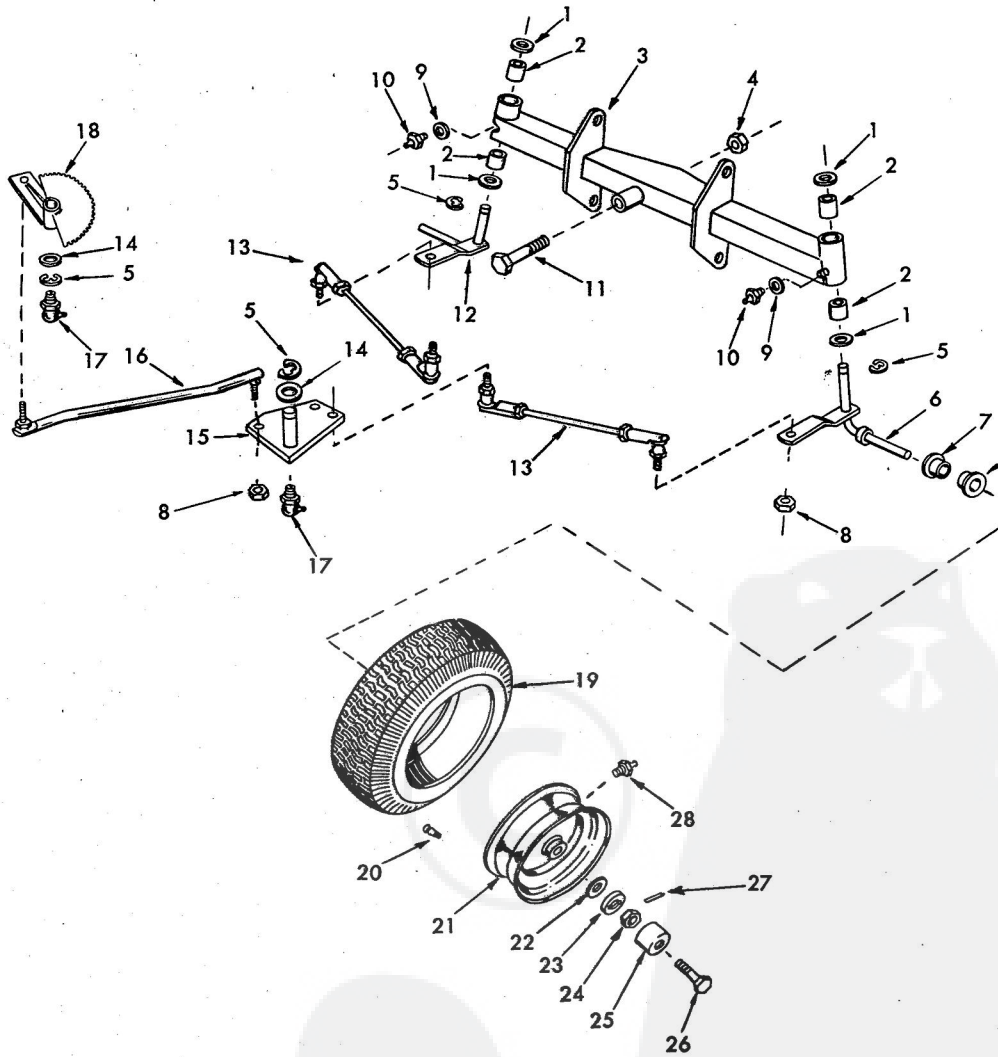

repair parts

ROPER RT-16 GARDEN TRACTOR--MODEL NO. T62231R0

repair parts

ROPER RT-16 GARDEN TRACTOR--MODEL NO. T62231R0

KEY NO.	PART NO.	DESCRIPTION
1	1528P	Washer 13/16 x 1 1/4 x 14 Ga.
2	1309H	Bearing
3	634A521	Front Axle with Bearings (Inc. Key No. 2)
4	4764H	Huglock Nut 5/8-11 UNC
5	5000P	E-Ring
6	634A277	Spindle Complete-R.H.
7	9040H	Flanged Bearing
8	511P	Nylock Nut, 3/8-24 UNF
9	1505P	Washer 9/32 x 1/2 x 14 Ga.
10	6855M	Grease Fitting
11	2699R	Hex Bolt
12	634A278	Spindle Complete-L.H.
13	1808R	Tie Rod and Joints
14	1552P	Washer 49/64 x 1 1/4 x 16 Ga.
15	634A98	Steering Bell Crank Weldment
16	9318H	Drag Link and Joints
17	6842M	Grease Fitting
18	634A95	Steering Gear Sector and Arm
19	3938R	Front Tire-Tubeless
20	795R	Tire Valve
21	2168R	Front Wheel
22	1562P	Washer 25/32 x 1 1/2 x 16 Ga.
23	8785H	Wear Washer
24	4831H	Elastic Nut 3/4-16 UNF
25	8763H	Dust Cap-Outer
26	3008P	Hex Bolt 5/16-18 x 1/2
27	8798H	Roll Pin 5/32 x 1
28	6856M	Grease Fitting 1/4-28 Taper Thread