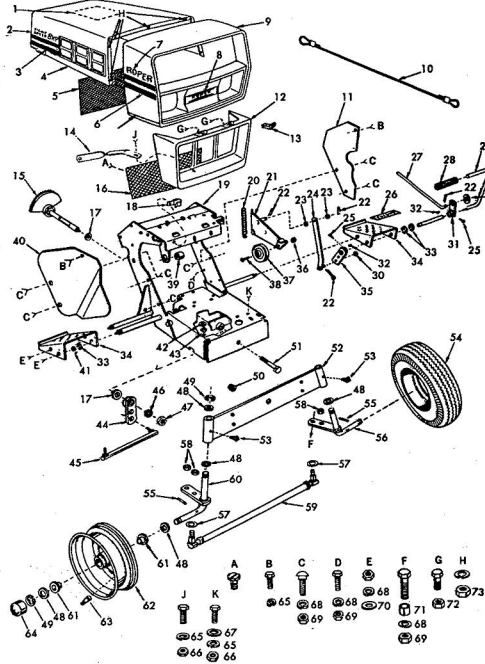

repair parts ROPER RT-8 GARDEN TRACTOR- HOOD, GRILL & FRONT FRAME