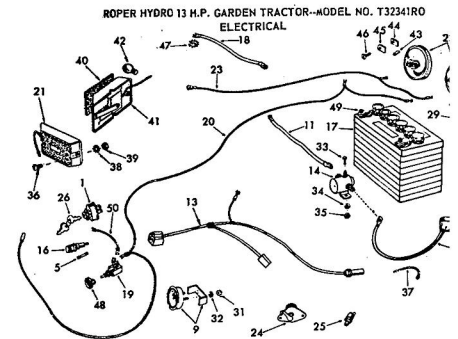

1. P.P.
1. P.P.
1. P.P.

ROPER HYDRO 13 H.P. GARDEN TRACTOR--MODEL NUMBER T32341R0 HYDROSTATIC AXLE, PUMP AND MOTOR