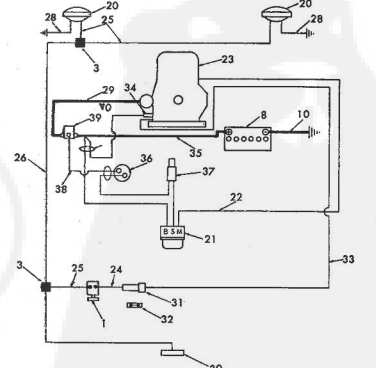

ROPER RT-8 GARDEN TRACTOR-
TRANSAXLE, BRAKE & ENGINE

ROPER RT-8 GARDEN TRACTOR
TRANSAXLE, BRAKE & ENGINE