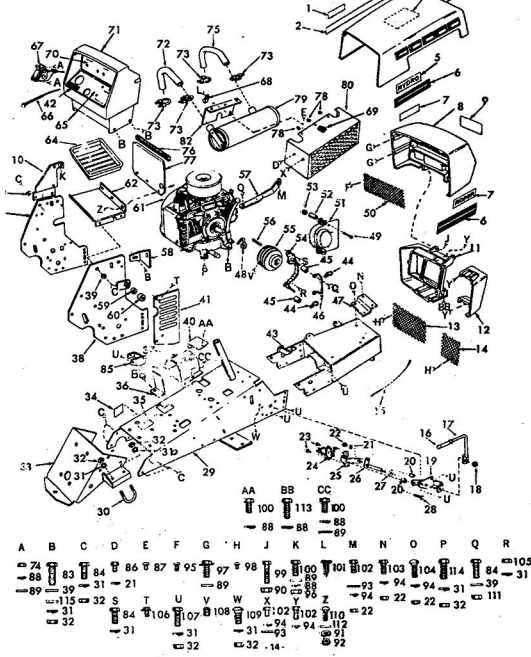

Click Here to upgrade to Unlimited Pages and Expanded Features

**ROPER HYDRO 16T GARDEN TRACTOR
MODEL NO. T6336IRO AND T6336IRI**

MAIN FRAME, DASHBOARD AND GRILL

**ROPER HYDRO 16T GARDEN TRACTOR
MODEL NO. T6336IRO AND T6336IRI**

MAIN FRAME, DASHBOARD AND GRILL

*STANDARD HARDWARE-PURCHASE LOCALLY