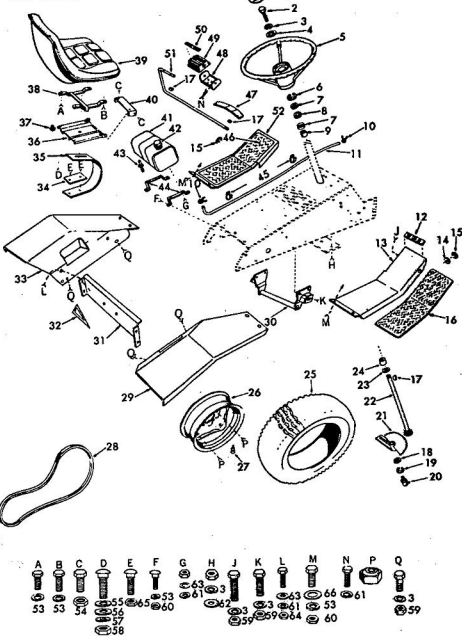

ROPER HYDRO 13 H.P. GARDEN TRACTOR—MODEL NUMBER T33241RO
SEAT AND STEERING