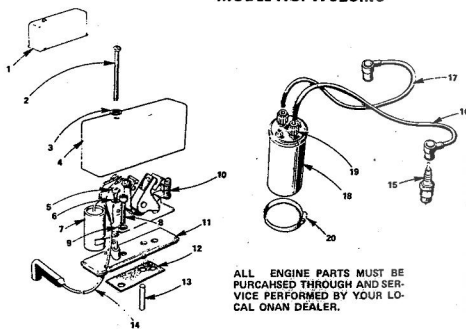

**ROPER 18T GARDEN TRACTOR
MODEL NO. T93261RO**

IGNITION GROUP