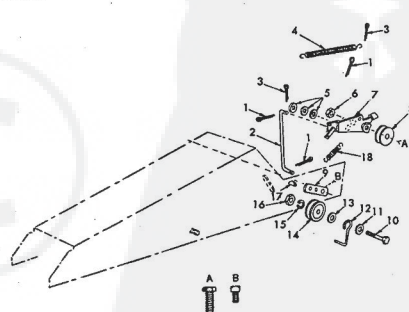

ROPER HYDRO-13 GARDEN TRACTOR—MODEL NUMBER T33241RO

CLUTCH