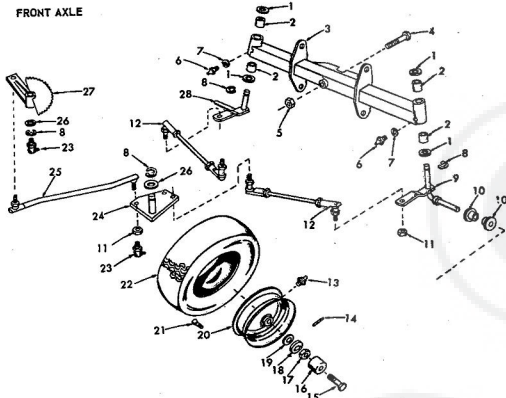

ROPER HYDRO 13 H.P. GARDEN TRACTOR—MODEL NUMBER T33241RO

SEAT AND STEERING

ROPER HYDRO 13 H.P. GARDEN TRACTOR—MODEL NUMBER T33241RO

FRONT AXLE