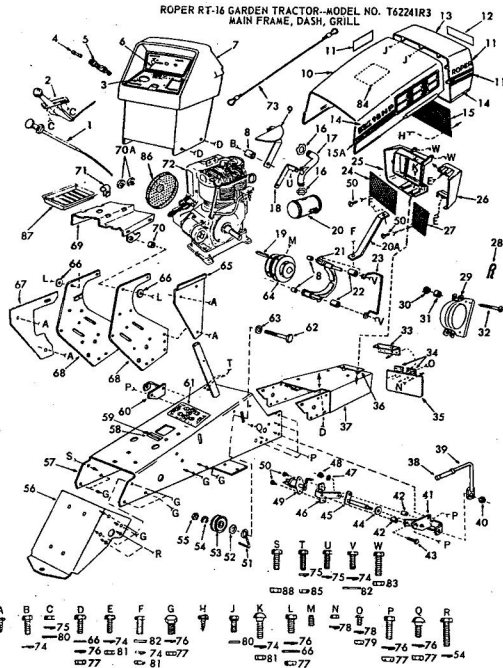

ROPER RT-16 GARDEN TRACTOR-MODEL NO. T62241R3 FRONT AXLE