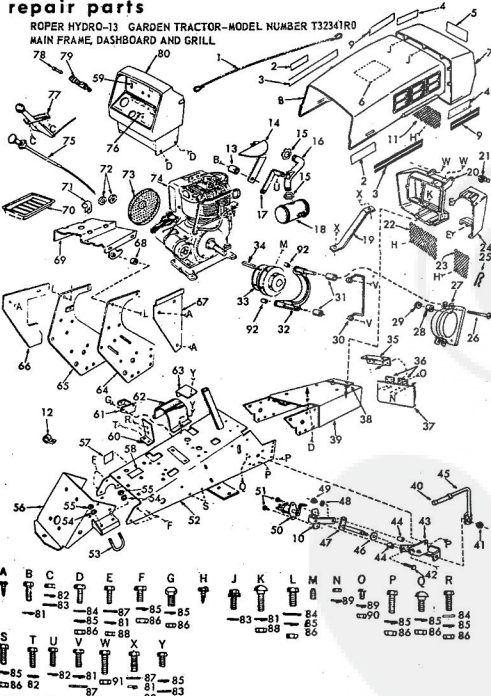

repair parts

**ROPER HYDRO-13 GARDEN TRACTOR-MODEL NUMBER T32341R0
MAIN FRAME, DASHBOARD AND GRILL**

**ROPER HYDRO 13 H.P. GARDEN TRACTOR-MODEL NUMBER T32341R0
MAIN FRAME, DASHBOARD AND GRILL**