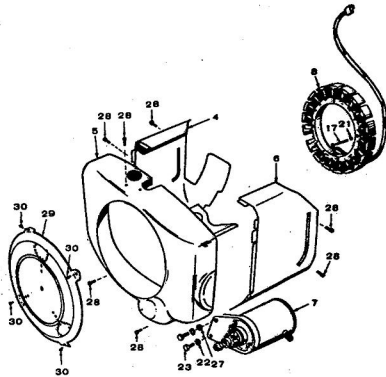

**ROPER HYDRO 16T GARDEN TRACTOR
MODEL NO. T63361RI**

**ROPER HYDRO 16T GARDEN TRACTOR
MODEL NO. T63361RI**

REF. NO.	PART NO.	PART DESCRIPTION
1	150-1350	Control Rod
2	518-0004	Clip
3	870-0278	Push Nut (3/16")
4	134-2890	Cylinder Air Housing (L.H.)
5	134-2393	Blower Housing
6	134-2889	Cylinder Air Housing (R.H.)
7	191-0933	Starting Motor Assembly (For Components - See Separate Group)
8	191-1102	Charging Alternator Stator
9	150-1345	Arm
10	150-1343	Bracket
11	150-1398	Spring
12	152-0155	Swivel
13	516-0059	Cotter Pin
14	518-0176	Clip
15	150-1269	Washing
16	150-1214	Spring
17	815-0108	Round Head Screw (10-32 x 1-1/2")
18	812-0066	Round Head Screw (6-32 x 3/4")
19	815-0104	Round Head Screw (8-32 x 5/16")
20	850-0040	Lock Washer (1/4")
21	850-0030	Lock Washer (#10)
22	850-0045	Lock Washer (5/16")
23	800-0028	Hex Head Cap Screw (5/16-18 x 1")
24	821-0010	Hex Head Cap Screw (1/4-20 x 1/2")
25	526-0006	Flat Washer (#12)
26	526-0214	Flat Washer (1/4")
27	526-0113	Flat Washer (5/16")
28	815-0261	Hex Head Cap Screw (1/4-20 x 7/16")
29	134-2606	Screen Guard (Stationary)
30	815-0378	Self Tapping Screw (#14 x 1/2")

**ROPER HYDRO 16T GARDEN TRACTOR
MODEL NO. T63361RI**

IGNITION GROUP

**ROPER HYDRO 16T GARDEN TRACTOR
MODEL NO. T63361RI**

IGNITION GROUP

REF. NO.	PART NO.	PART DESCRIPTION
1	160-1158	Breaker Box Assembly
2	100A1148	*Gasket
3	503-0311	Clamp
4	160-1154	*Point Set
5	526-0003	*Flat Washer (#8)
6	312-0069	*Condenser
7	167-0188	Clip
8	100A1150	*Gasket
9	160-1149	*Cover
10	160-1151	Plunger
11	167-1462	Cable (16-3/4")
12	166-0535	Coil
13	167-1465	Cable (19")
14	815-0358	*Fan Head Screw (8-32 x 3/8")
15	167-0241	Spark Plug
16	336-2132	*Lead Assembly
17	802-0034	Socket Head Screw (1/4-20 x 3/4")
18	850-0038	Lock Washer (1/4")
19	850-0025	*Lock Washer (#8)
20	815-0405	Pan Head Screw (#8-32 x 1/2")
21	870-0221	Nut (#8-32)
22	815-0403	Pan Head Screw (#8-32 x 6/16")