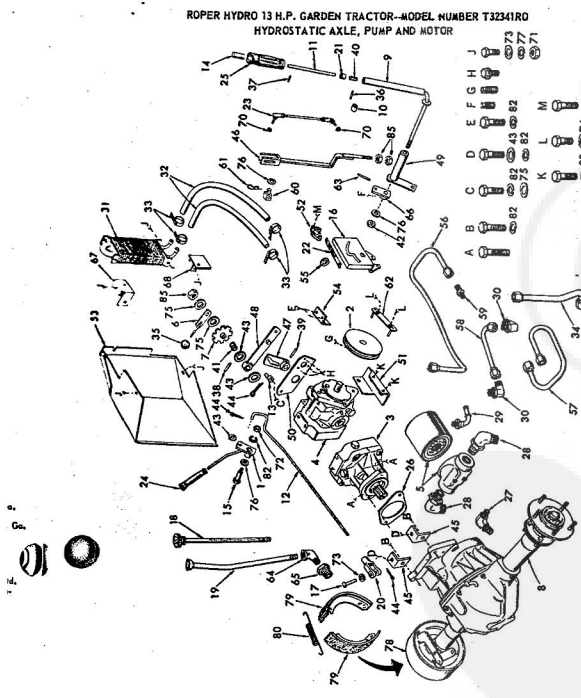

1. P.P.
1. P.P.
1. P.P.

ROPER HYDRO 13 H.P. GARDEN TRACTOR--MODEL NUMBER T32341R0 HYDROSTATIC AXLE, PUMP AND MOTOR