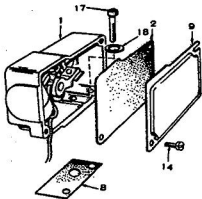

**ROPER HYDRO 16T GARDEN TRACTOR
MODEL NO. T63361RI**

IGNITION GROUP

**ROPER HYDRO 16T GARDEN TRACTOR
MODEL NO. T63361RI**

IGNITION GROUP

REF. NO.	PART NO.	PART DESCRIPTION
1	160-1158	Breaker Box Assembly
2	100A1148	*Gasket
3	503-0311	Clamp
4	160-1154	*Point Set
5	526-0003	*Flat Washer (#8)
6	312-0069	*Condenser
7	167-0188	Clip
8	100A1150	*Gasket
9	160-1149	*Cover
10	160-1151	Plunger
11	167-1462	Cable (16-3/4")
12	166-0535	Coil
13	167-1465	Cable (19")
14	815-0358	*Fan Head Screw (8-32 x 3/8")
15	167-0241	Spark Plug
16	336-2132	*Lead Assembly
17	802-0034	Socket Head Screw (1/4-20 x 3/4")
18	850-0038	Lock Washer (1/4")
19	850-0025	*Lock Washer (#8)
20	815-0405	Pan Head Screw (#8-32 x 1/2")
21	870-0221	Nut (#8-32)
22	815-0403	Pan Head Screw (#8-32 x 6/16")