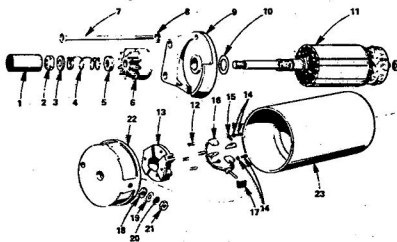

JR

**ROPER HYDRO 16T GARDEN TRACTOR
MODEL NO. T63361RO**

STARTER PARTS GROUP