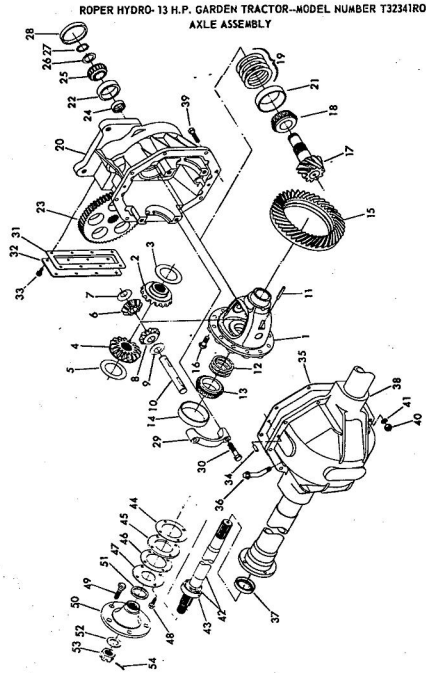

ROPER HYDRO 13 H.P. GARDEN TRACTOR--MODEL NUMBER T32341RO
AXLE ASSEMBLY