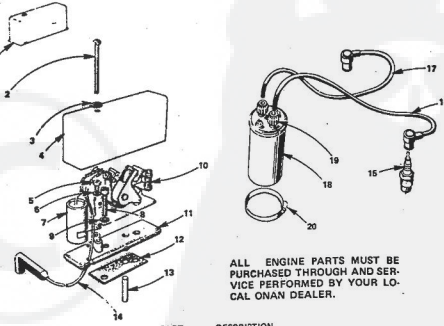

**ROPER HYDRO 16T GARDEN TRACTOR
MODEL NO. T63361RO**

IGNITION GROUP

* Included in Gasket Kit, page 37.