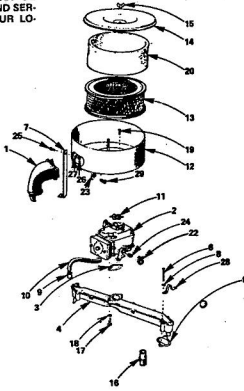

**ROPER HYDRO 16T GARDEN TRACTOR
MODEL NO. T63361RO**

FUEL SYSTEM GROUP