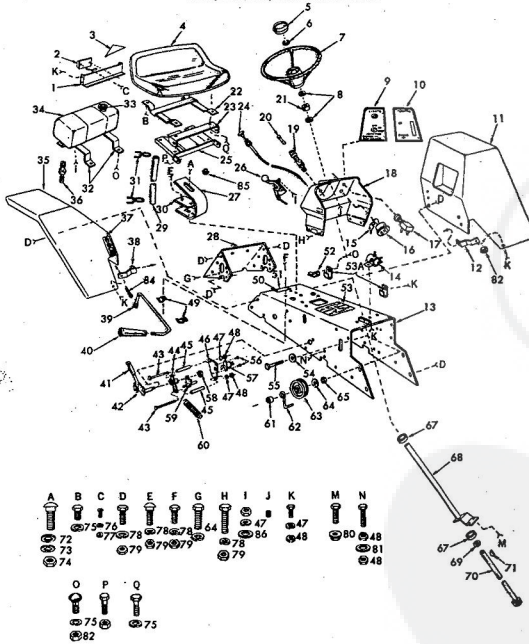

repair parts ROPER RT-8 GARDEN TRACTOR- HOOD, GRILL & FRONT FRAME