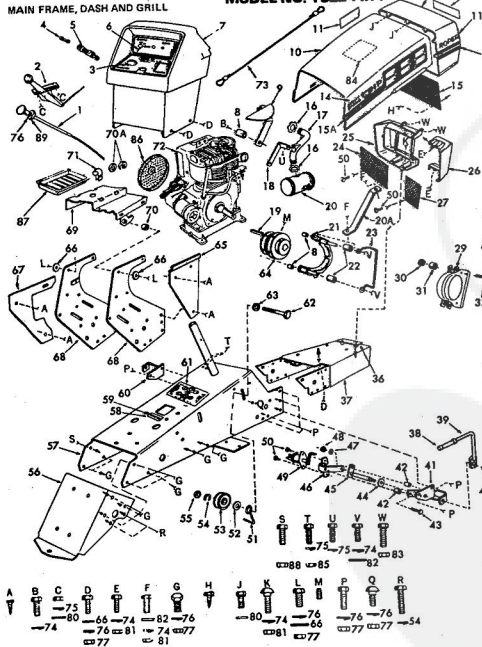

ROPER RT-13 GARDEN TRACTOR
MODEL NO. T32241R4

STEERING AND FINAL DRIVE

ROPER RT-13 GARDEN TRACTOR
MODEL NO. T32241R4

MAIN FRAME, DASH AND GRILL