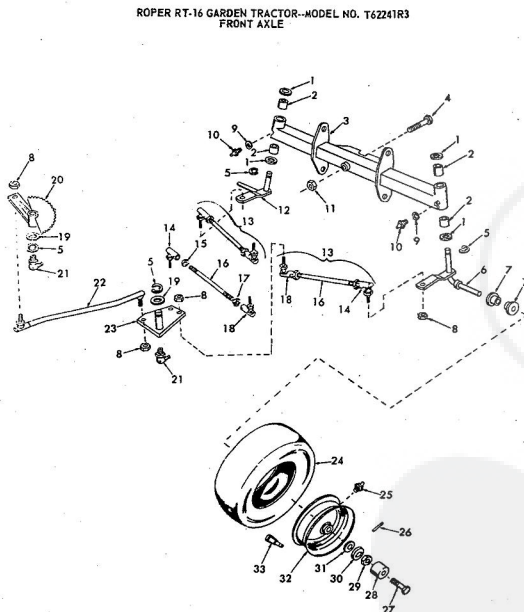

ROPER RT-16 GARDEN TRACTOR-MODEL NO. T62241R3 FRONT AXLE