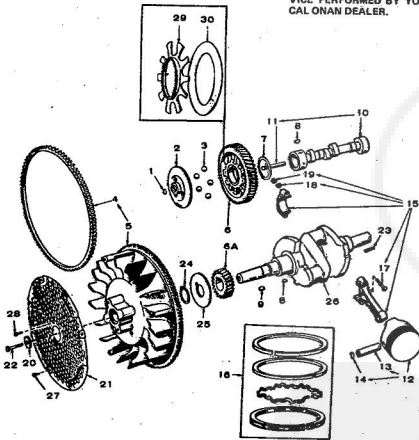

**ROPER HYDRO 16T GARDEN TRACTOR
MODEL NO. T63361R1**

CRANKSHAFT, FLYWHEEL, CAMSHAFT
AND PISTON GROUP

**ROPER HYDRO 16T GARDEN TRACTOR
MODEL NO. T63361R1**

CRANKSHAFT, FLYWHEEL, CAMSHAFT
AND PISTON GROUP

REF. NO.	PART NO.	PART DESCRIPTION
1	150-0078	Snap Ring
2	150-0612	Governor Cup
3	510-0015	Flyball
4	104-0779	Ring Gear
5	134-2432	Flywheel Assembly (Includes Gear and Rotor)
6	105-0332	Camshaft Gear (Includes Spacer and Plate)
6A	104-0032	Camshaft Gear
7	105-0004	Thrust Washer
8	515-0001	Woodruff Key (1/8" x 1/2")
9	515-0098	Woodruff Key (3/16" x 3/4")
10	105-0388	Camshaft and Center Pin A
11	150-0075	Center Pin
12	PISTON AND PIN (Includes Retaining Rings)	
12	112-0134	Standard
13	112-0134-05	.005" Undersize
14	112-0134-10	.010" Undersize
15	112-0134-20	.020" Undersize
16	112-0134-30	.030" Undersize
17	112-0134-40	.040" Undersize
17	112-0122	Piston Pin
18	518-0311	Retaining Ring
19	114-0225	Rod Assembly
20	RING SET	
21	113-0174	Standard
22	113-0174-05	.005" Undersize
23	113-0134-10	.010" Undersize
24	113-0134-20	.020" Undersize
25	113-0134-30	.030" Undersize
26	113-0134-40	.040" Undersize
27	114-0228	Bolt (Special)
28	526-0017	Flat Washer (Special)
29	870-0137	Locking Nut (5/16-24)
30	850-0055	Lock Washer (7/16")
31	134-2384	Guard
32	104-0170	Hex Head Cap Screw (7/16-14 x 4")
33	515-0103	Key (1/4" x 1/4" x 2")
34	518-0614	Retaining Ring
35	104-0043	Washer
36	104-0889	Crankshaft
37	821-0014	Locking Screw (1/4-20 x 1/2)
38	821-0014	Locking Screw (5/16-18 x 1)
39	150-1257	Governor Flyball Spacer
40	150-0077	Governor Flyball Plate