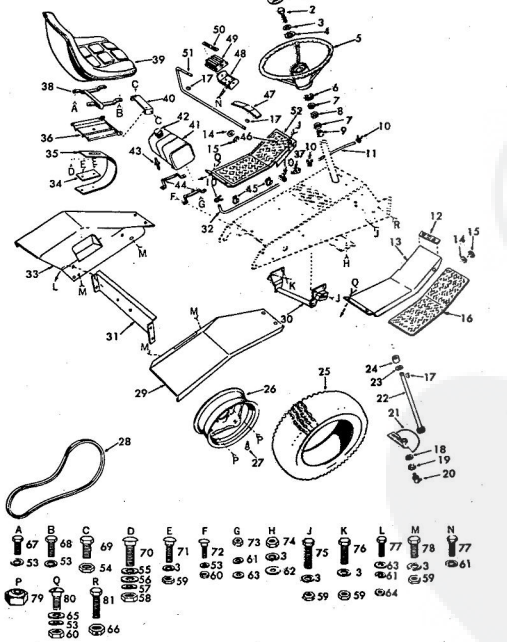

**ROPER HYDRO 16T GARDEN TRACTOR
MODEL NO. T6336IRO AND T6336IRI**

SEAT AND STEERING

**ROPER HYDRO 16T GARDEN TRACTOR
MODEL NO. T6336IRO AND T6336IRI**

SEAT AND STEERING

*STANDARD HARDWARE-PURCHASE LOCALLY