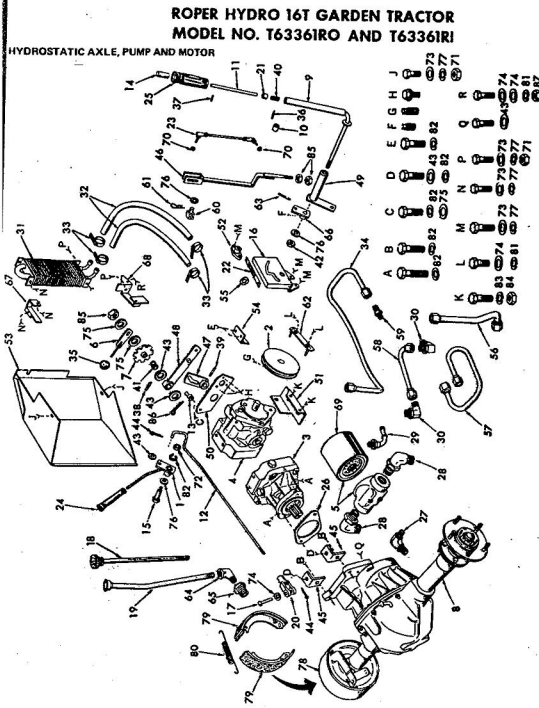

**ROPER HYDRO 16T GARDEN TRACTOR
MODEL NO. T6336IRO AND T6336IRI**

**ROPER HYDRO 16T GARDEN TRACTOR
MODEL NO. T6336IRO AND T6336IRI**

HYDROSTATIC AXLE, PUMP AND MOTOR

**ROPER HYDRO 16T GARDEN TRACTOR
MODEL NO. T6336IRO AND T6336IRI**

HYDROSTATIC AXLE, PUMP AND MOTOR

KEY NO.	PART NO.	DESCRIPTION
1	63A480	Packing Brake Hoop Weldment
2	63A482	Hydrostatic Motor
3	63A483	Hydrostatic Pump
4	63A485	Filter Assembly
5	63A487	Roller Pin
6	63A489	Roller Pin
7	63A490	Roller Pin
8	63A491	Roller Pin
9	63A492	Roller Pin
10	63A493	Roller Pin
11	63A494	Roller Pin
12	63A495	Roller Pin
13	63A496	Roller Pin
14	63A497	Roller Pin
15	63A498	Roller Pin
16	63A499	Roller Pin
17	63A500	Roller Pin
18	63A501	Roller Pin
19	63A502	Roller Pin
20	63A503	Roller Pin
21	63A504	Roller Pin
22	63A505	Roller Pin
23	63A506	Roller Pin
24	63A507	Roller Pin
25	63A508	Roller Pin
26	63A509	Roller Pin
27	63A510	Roller Pin
28	63A511	Roller Pin
29	63A512	Roller Pin
30	63A513	Roller Pin
31	63A514	Roller Pin
32	63A515	Roller Pin
33	63A516	Roller Pin
34	63A517	Roller Pin
35	63A518	Roller Pin
36	63A519	Roller Pin
37	63A520	Roller Pin
38	63A521	Roller Pin
39	63A522	Roller Pin
40	63A523	Roller Pin
41	63A524	Roller Pin
42	63A525	Roller Pin
43	63A526	Roller Pin
44	63A527	Roller Pin
45	63A528	Roller Pin
46	63A529	Roller Pin
47	63A530	Roller Pin
48	63A531	Roller Pin
49	63A532	Roller Pin
50	63A533	Roller Pin
51	63A534	Roller Pin
52	63A535	Roller Pin
53	63A536	Roller Pin
54	63A537	Roller Pin
55	63A538	Roller Pin
56	63A539	Roller Pin
57	63A540	Roller Pin
58	63A541	Roller Pin
59	63A542	Roller Pin
60	63A543	Roller Pin
61	63A544	Roller Pin
62	63A545	Roller Pin
63	63A546	Roller Pin
64	63A547	Roller Pin
65	63A548	Roller Pin
66	63A549	Roller Pin
67	63A550	Roller Pin
68	63A551	Roller Pin
69	63A552	Roller Pin
70	63A553	Roller Pin
71	63A554	Roller Pin
72	63A555	Roller Pin
73	63A556	Roller Pin
74	63A557	Roller Pin
75	63A558	Roller Pin
76	63A559	Roller Pin
77	63A560	Roller Pin
78	63A561	Roller Pin
79	63A562	Roller Pin
80	63A563	Roller Pin
81	63A564	Roller Pin