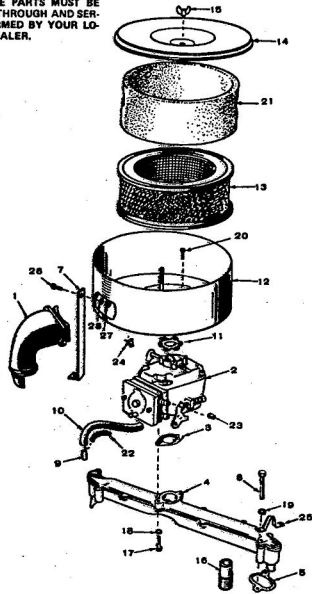

**ROPER HYDRO 16T GARDEN TRACTOR
MODEL NO. T63361R1**