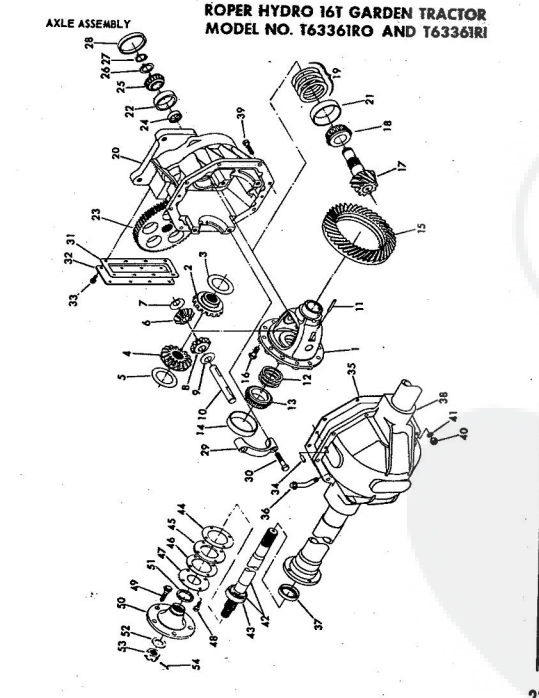

AXLE ASSEMBLY

**ROPER HYDRO 16T GARDEN TRACTOR
MODEL NO. T6336IRO AND T6336IRI**

AXLE ASSEMBLY

KEY NO.	PART NO.	DESCRIPTION
1	7178R	Spig Ring
2	7178R	Spig Ring
3	7178R	Spig Ring
4	7178R	Spig Ring
5	7178R	Spig Ring
6	7178R	Spig Ring
7	7178R	Spig Ring
8	7178R	Spig Ring
9	7178R	Spig Ring
10	7178R	Spig Ring
11	7178R	Spig Ring
12	7178R	Spig Ring
13	7178R	Spig Ring
14	7178R	Spig Ring
15	7178R	Spig Ring
16	7178R	Spig Ring
17	7178R	Spig Ring
18	7178R	Spig Ring
19	7178R	Spig Ring
20	7178R	Spig Ring
21	7178R	Spig Ring
22	7178R	Spig Ring
23	7178R	Spig Ring
24	7178R	Spig Ring
25	7178R	Spig Ring
26	7178R	Spig Ring
27	7178R	Spig Ring
28	7178R	Spig Ring
29	7178R	Spig Ring
30	7178R	Spig Ring
31	7178R	Spig Ring
32	7178R	Spig Ring
33	7178R	Spig Ring
34	7178R	Spig Ring
35	7178R	Spig Ring
36	7178R	Spig Ring
37	7178R	Spig Ring
38	7178R	Spig Ring
39	7178R	Spig Ring
40	7178R	Spig Ring
41	7178R	Spig Ring
42	7178R	Spig Ring
43	7178R	Spig Ring
44	7178R	Spig Ring
45	7178R	Spig Ring
46	7178R	Spig Ring
47	7178R	Spig Ring
48	7178R	Spig Ring
49	7178R	Spig Ring
50	7178R	Spig Ring
51	7178R	Spig Ring
52	7178R	Spig Ring
53	7178R	Spig Ring
54	7178R	Spig Ring