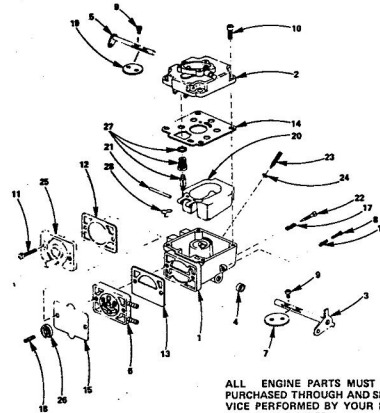

**ROPER HYDRO 16T GARDEN TRACTOR
MODEL NO. T63361RO**

CARBURETOR PARTS GROUP