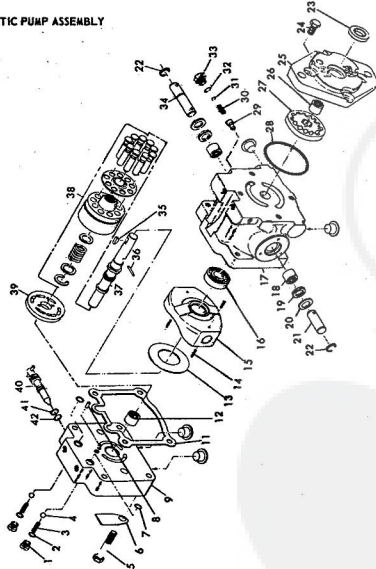

**ROPER HYDRO 16T GARDEN TRACTOR
MODEL NO. T63361RO AND T63361RI**

HYDROSTATIC PUMP ASSEMBLY

**ROPER HYDRO 16T GARDEN TRACTOR
MODEL NO. T63361RO AND T63361RI**

HYDROSTATIC PUMP ASSEMBLY