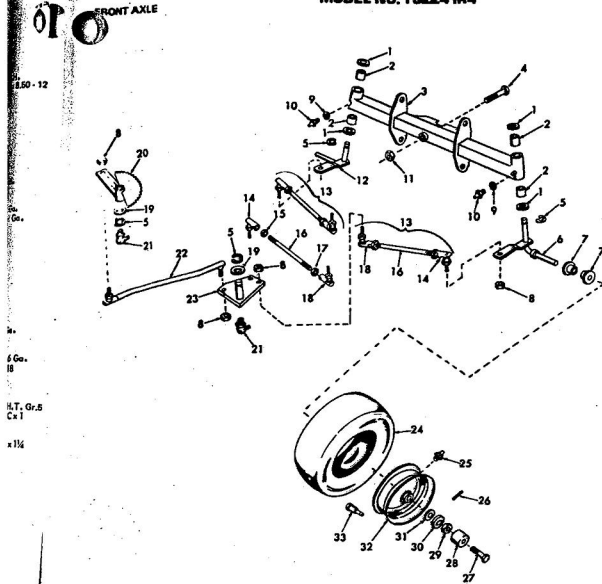

**ROPER RT-13 GARDEN TRACTOR
MODEL NO. T32241R4**