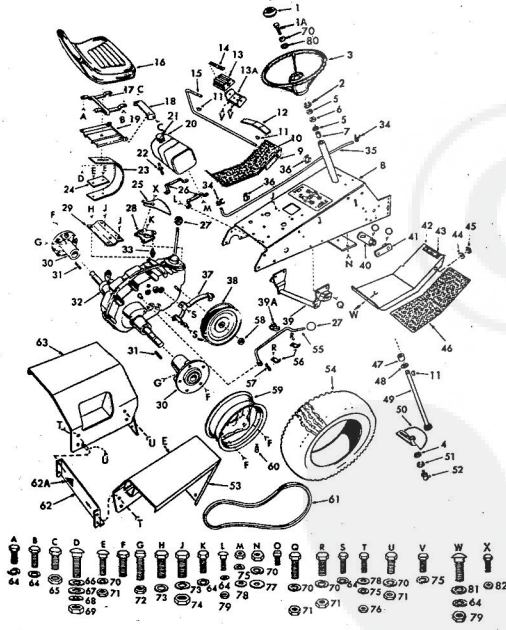

ROPER HYDRO 13 H.P. GARDEN TRACTOR—MODEL NUMBER T32341R0
HYDROSTATIC PUMP ASSEMBLY

repair parts ROPER RT-16 GARDEN TRACTOR—MODEL NO. T62241R3
STEERING AND FINAL DRIVE