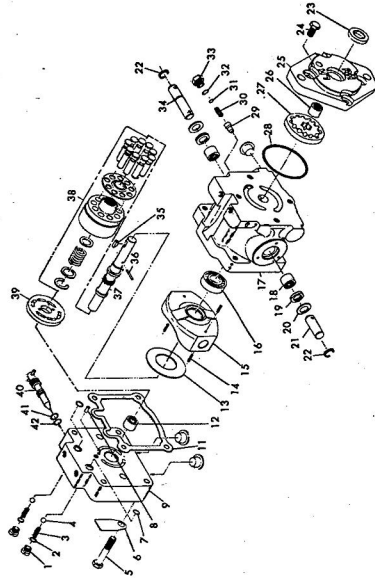

IRO

ROPER HYDRO 13 H.P. GARDEN TRACTOR—MODEL NUMBER T32341R0
HYDROSTATIC PUMP ASSEMBLY