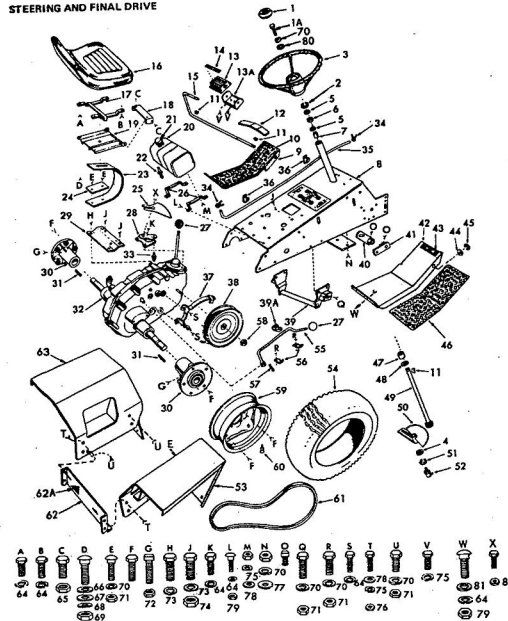

repair parts **ROPER RT-13 GARDEN TRACTOR**
MODEL NO. T32241R4

STEERING AND FINAL DRIVE