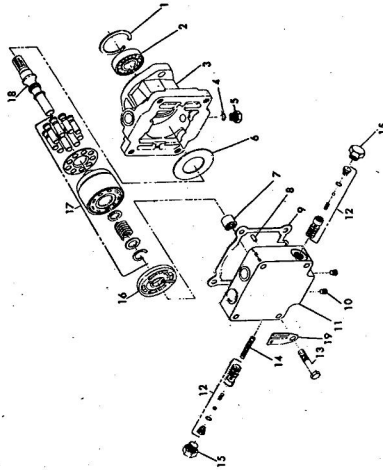

**ROPER HYDRO 16T GARDEN TRACTOR
MODEL NO. T63361RO AND T63361RI**

HYDROSTATIC MOTOR ASSEMBLY

**ROPER HYDRO 16T GARDEN TRACTOR
MODEL NO. T63361RO AND T63361RI**

HYDROSTATIC MOTOR ASSEMBLY

KEY NO.	PART NO.	DESCRIPTION
1	7262R	Ball Bearing
2	7263R	Shaft
3	7264R	Head Cap Screw
4	7265R	Head Cap Screw
5	7266R	Head Cap Screw
6	7267R	Head Cap Screw
7	7268R	Head Cap Screw
8	7269R	Head Cap Screw
9	7270R	Head Cap Screw
10	7271R	Head Cap Screw
11	7272R	Head Cap Screw
12	7273R	Head Cap Screw
13	7274R	Head Cap Screw
14	7275R	Head Cap Screw
15	7276R	Head Cap Screw
..	6344655	Complete Motor Assembly