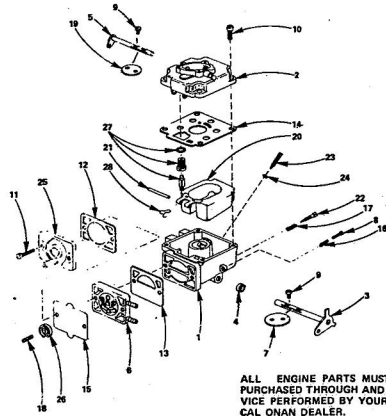

**ROPER 18T GARDEN TRACTOR
MODEL NO. T93261RO**

CARBURETOR PARTS GROUP