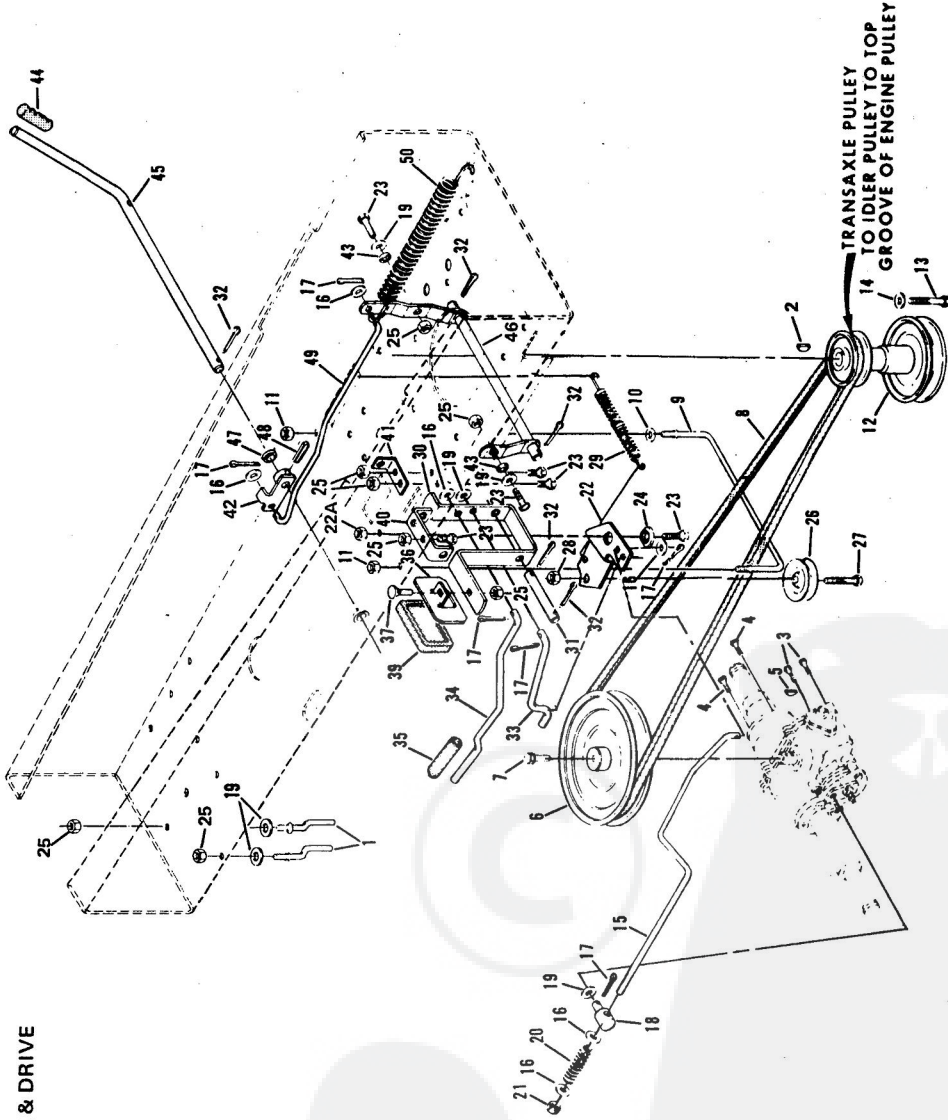

*STANDARD HARDWARE--PURCHASE LOCALLY

REPAIR PARTS

CLUTCH-BRAKE & DRIVE

36" RIDING LAWN TRACTOR--MODEL NUMBER L1219AR

REPAIR PARTS

CLUTCH-BRAKE & DRIVE

36" RIDING LAWN TRACTOR--MODEL NUMBER L1219AR

REF. NO.	PART NO.	DESCRIPTION	REF. NO.	PART NO.	DESCRIPTION
1	71200	Belt Guide	23	3010P	*Bolt, Hex Head 5/16 - 18 x 3/4
2	65053	Key, Woodruff No. 6	24	71202	Bushing
3	6059P	Screw, Hex Head w/Washer 5/16 - 18 x 7/8	25	575P	Nut, Lock 5/16 - 18 UNC
4	6060P	Screw, Hex Head w/Washer 5/16 - 18 x 1 - 1/8	26	67400	Pulley - Idler
5	52859	Key, Woodruff No. 61	27	3027P	*Bolt, Hex Head 3/8 - 16 x 1 - 1/2
6	73542	Pulley - Transaxle	28	579P	Nut, Lock 3/8 - 16 UNC
7	6058P	Screw, Machine w/Washer 1/4 - 20 x 3/4 Gr. 5	29	2044J	Spring - Idler
8	73794	V-Belt	30	390J	Pedal Shaft
9	71241	Mid Belt Guide	31	71223	Foot Pedal
10	1611P	Washer, 13/32 x 7/8 x 16 Ga.	32	2506P	*Cotter Pin 1/8 x 1
11	545P	Locknut 3/8 - 16	33	74419	Clutch Rod
12	71923	Pulley - Engine	34	373J	Park Brake Rod
13	6063P	Screw, Machine w/Ext. Lockwasher 3/8 - 24 x 1 - 3/8	35	71226	Grip
14	1610P	Washer, 3/8 x 1 - 1/4 x 6 Ga.	36	71222	Pedal Plate
15	73792	Brake Rod	37	16P	*Bolt, Carriage 5/16 - 18 x 3/4
16	1507P	Washer, 13/32 x 3/4 x 16 Ga.	39	67365	Foot Pad
17	2503P	*Cotter Pin 3/32 x 3/4	40	71199	Pedal Bracket
18	71238	Trunion	41	71204	Switch Bracket
19	1599P	Washer, 11/32 x 3/4 x 16 Ga.	42	73229	Clutch Arm Assembly
20	71239	Brake Spring	43	71195	Spacer
21	514P	Nut, Lock 3/8 - 16 UNC	44	71246	Grip
22	71201	Idler Bracket	45	71242	Clutch Handle
22A	580P	Locknut w/Nylon Insert 5/16 - 18 UNC	46	71191	Clutch Arm Assembly
			47	1545P	Washer, 17/32 x 1 x 16 Ga.
			48	52379	Spring Pin 3/16 x 1
			49	74474	Blade Clutch Rod
			50	71248	Spring