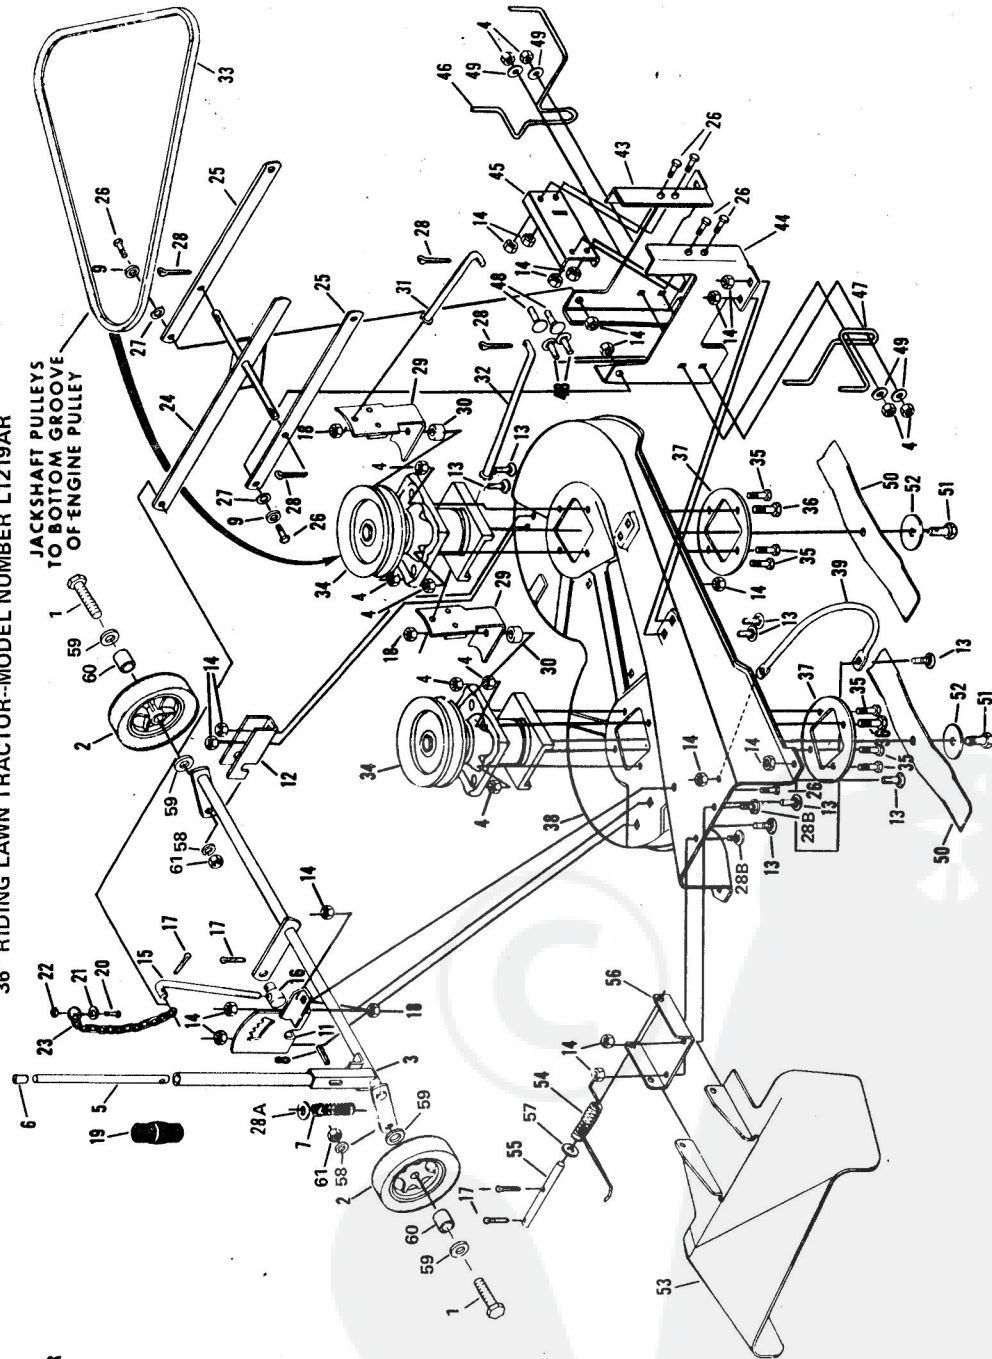

REPAIR PARTS

MOWER

36" RIDING LAWN TRACTOR--MODEL NUMBER L1219AR

JACKSHAFT PULLEYS TO BOTTOM GROOVE OF ENGINE PULLEY

REPAIR PARTS

MOWER

36" RIDING LAWN TRACTOR--MODEL NUMBER L1219AR

REF. NO.	PART NO.	DESCRIPTION	REF. NO.	PART NO.	DESCRIPTION
1	3199P	Hex Bolt 3/8 - 24 x 2 - 3/4 Gr. 5	29	677A46	Brake Assembly
2	9536H	Gauge Wheel	30	71522	Spacer, Brake Spring
3	677A134	Pivot Rod Assembly	31	71525	Brake Rod - L.H.
4	545P	Nut, Lock 3/8 - 16 UNC	32	71524	Brake Rod - R.H.
5	1663J	Rod - Plunger	33	62828	Belt
6	9479R	Cap - Lever Plunger	34	677A181	Jackshaft Assembly
7	71669	Spring	35	3023P	*Bolt, Hex Head 3/8 - 16 x 1
8	8540R	Pin - Drive Lock	36	3329P	*Bolt, Hex Head 3/8 - 16 x 1 - 1/2
9	1598P	Washer, 11/32 x 3/4 x 16 Ga.	37	71575	Plate
11	72937	Quadrant Assembly	38	677A51	Housing w/Silk Screening
12	67337	Pivot Rod Support	39	71647	Housing Skid
13	16P	*Bolt, Carriage 5/16 - 18 x 3/4	43	71276	Housing Bracket - L.H.
14	575P	Nut, Lock 5/16 - 18 UNC	44	71277	Housing Bracket - R.H.
15	71300	Adjustment Rod	45	71278	Channel
16	71301	Trunion	46	71298	Belt Keeper - L.H.
17	2503P	*Cotter Pin 3/32 x 3/4	47	71299	Belt Keeper - R.H.
18	514P	Nut, Lock 3/8 - 16 UNC	48	20P	*Bolt, Carriage 3/8 - 16 x 1
19	1747J	Grip, Handle	49	1614P	Washer, 13/32 x 7/8 x 13 Ga.
20	3224P	*Screw, Pan Hd. Machine 1/4 - 20 x 1	50	71285	Blade
21	1575P	Washer, 9/32 x 1 x 16 Ga.	51	6062P	Screw, Hex Head w/Washer - Nylon Insert 3/8 - 24 x 7/8 Gr. 5
22	574P	Nut, Hex Lock 1/4 - 20 UNC	52	67354	Washer, 25/64 x 2 - 3/8 x 5/32
23	74014	Sway Chain	53	677A52	Deflector (Discharge Guard)
24	72915	Parallel Rod Assembly	54	71526	Deflector Spring
25	71297	Parallel Link	55	71555	Hinge Rod
26	3010P	*Bolt, Hex Head 5/16 - 18 x 3/4	56	71528	Bracket-Deflector
27	71616	Spacer	57	1623P	Washer, 11/32 x 7/8 x 16 Ga.
28	2506P	*Cotter Pin 1/8 x 1	58	1004P	Lockwasher 3/8
28A	1615P	Washer, 15/32 x 3/4 x 16 Ga.	59	1513P	Washer 13/32 x 13/16 x 16 Ga.
28B	5P	*Bolt, Carriage Sh. Shoulder 5/16 - 18 x 3/4	60	7375H	Bushing
			61	515P	Hex Nut 3/8 - 24 UNF

*STANDARD HARDWARE--PURCHASE LOCALLY