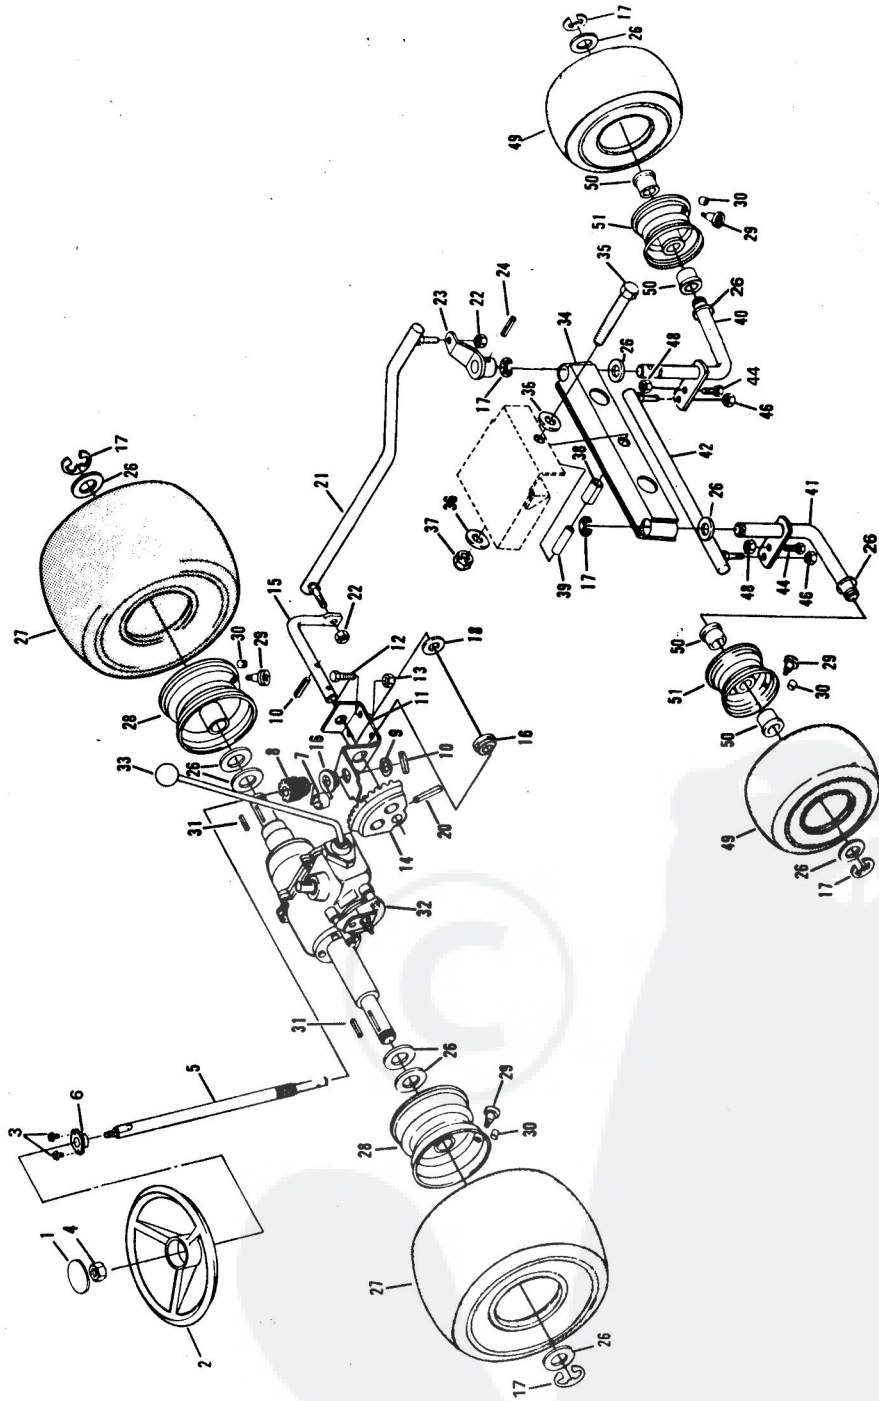

36" RIDING LAWN TRACTOR--MODEL NUMBER L1219AR

REPAIR PARTS

STEERING AND WHEELS

REPAIR PARTS

36" RIDING LAWN TRACTOR--MODEL NUMBER L1219AR

STEERING AND WHEELS

REF. NO.	PART NO.	DESCRIPTION	REF. NO.	PART NO.	DESCRIPTION
1	1114J	Steering Wheel Insert	29	65139	Valve Stem
2	506J	Steering Wheel	30	59192	Valve Cap
3	5614P	Hex Washer Hd. Sht. Metal Screw No. 10 x 1/2 Type AB	31	66414	Square Key 3/16 x 2
4	568P	*Nut, Hex Jam 1/2 - 20 UNF	32	794191A	Transaxle Assembly Model 143.658A (See Pages 24 and 25)
5	1595J	Steering Shaft	33	55862	Knob - Transmission
6	1554J	Bushing	34	677A91	Rocker Bar Assembly
7	74580	Shaft Spacer	35	3385P	Bolt, Hex Head 1/2 - 13 x 3
8	74581	Pinion Gear	36	1613P	Washer, 17/32 x 7/8 x 16 Ga.
9	1612P	Washer, 5/8 x 1-1/2 x 11 Ga.	37	581P	Nut, Lock 1/2 - 13 UNC
10	52379	Spring Pin 3/16 x 1	38	67151	Bushing
11	74577	Steering Bracket	39	71188	Pivot Spacer
12	3010P	*Bolt, Hex Head 5/16 - 18 x 3/4	40	73236	Kingpin Assembly - L.H.
13	575P	Nut, Lock 5/16 - 18 UNC	41	73237	Kingpin Assembly - R.H.
14	71172	Gear	42	73240	Tie Rod
15	1528J	Steering Rod	44	3021P	*Bolt, Hex Head 3/8 - 16 x 3/4
16	71208	Bushing	46	582P	Nut, Lock 5/16 - 24 UNF
17	5000P	E-Ring	48	579P	Nut, Lock 3/8 - 16 UNC
18	1618P	Washer, 21/32 x 1 - 1/4 x 13 Ga. (0 - 2 as Req'd.)	49	71651	Tire (15 x 6.00 x 6)
20	73446	Drive - Lock Pin	50	625J	Bearing
21	71219	Drag Link	51	677A98	Rim Ass'y, (Inc. Ref. No. 50)
22	7810H	Locknut, Hex 3/8 - 24 UNF			
23	71185	Steering Arm Assembly			
24	62079	Spring Pin 1/4 x 1 - 1/4			
26	1552P	Washer 25/32 x 1 - 1/4 x 16 Ga.			
27	71652	Tire (16.00 - 9.50 x 8)			
28		Rim			

* STANDARD HARDWARE--PURCHASE LOCALLY