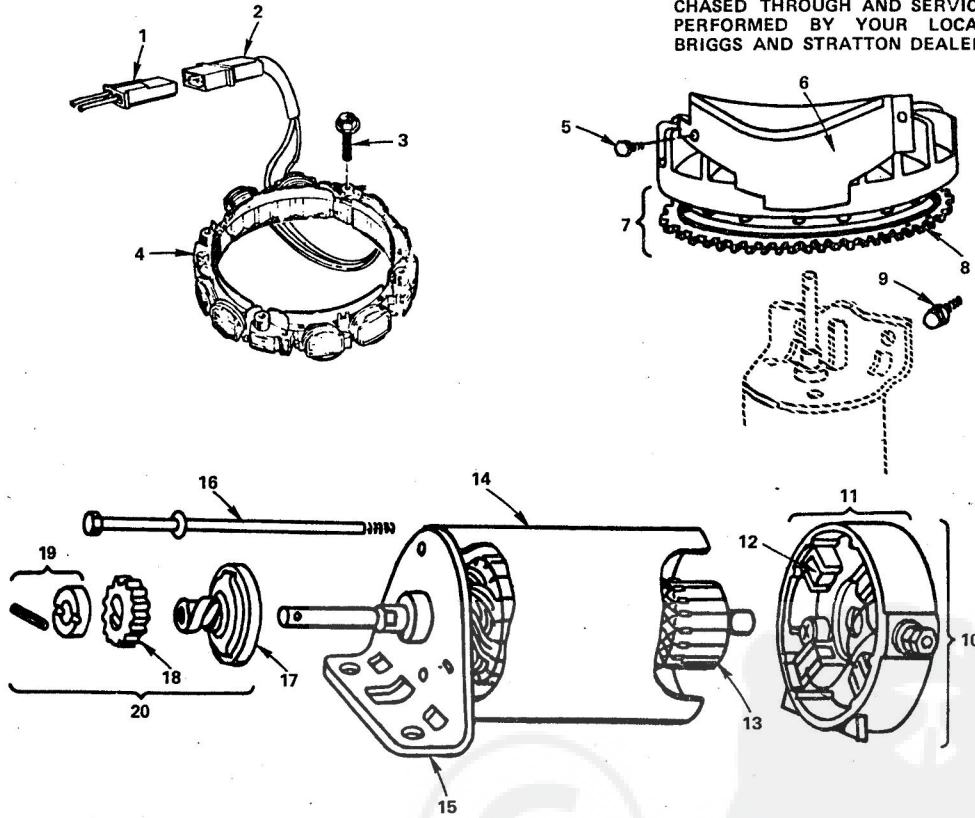

36" RIDING LAWN TRACTOR--MODEL NUMBER L1219AR
BRIGGS & STRATTON 11 H.P. ENGINE--MODEL NO. 252707, TYPE NO. 0172-01

ALTERNATOR AND STARTER MOTOR GROUP

ALL ENGINE PARTS MUST BE PURCHASED THROUGH AND SERVICE PERFORMED BY YOUR LOCAL BRIGGS AND STRATTON DEALER.

KEY NO.	PART NO.	DESCRIPTION	KEY NO.	PART NO.	DESCRIPTION
1	393362	Alt. Harness Assembly	10	392749	Motor and Drive Ass'y. (12 Volt) (Inc. No's. 11 thru 20)
2	393456	Diode and Conn. Assembly	11	390846	End Cap Ass'y. Commutator (Inc. No. 12).
3	93621	Screw - Sem	12	391705	Brush Ass'y.
4	393474	Stator - Alternator	13	390837	Armature Ass'y.
5	93410	Screw - Sem	14	392744	Housing Ass'y.
6	390233	Cover and Shield - Starter	15	392061	End Cap Ass'y. Drive
7	391988	Flywheel & Ring Gear Ass'y. - Magneto (Inc. No. 14)	16	391706	Thru Bolt Ass'y.
8	392134	Gear - Ring (Inc. Mounting Parts)	17	391135	Clutch Ass'y.
9	93523	Screw - Sem	18	280104	Gear
			19	391462	Retainer & Pin
			20	391461	Drive Ass'y. (Inc. No's. 17, 18 & 19)