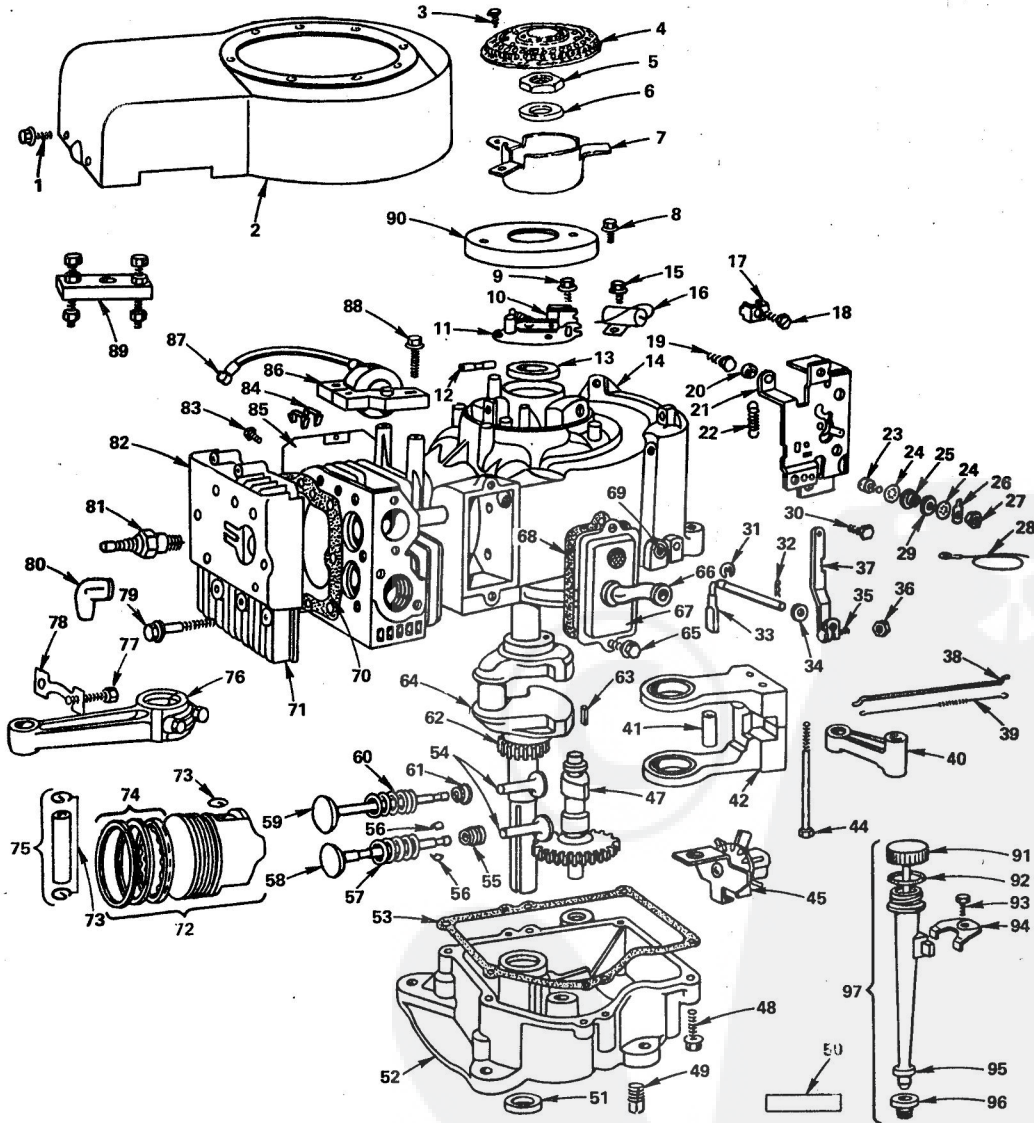

REPAIR PARTS

36" RIDING LAWN TRACTOR--MODEL NUMBER L1219AR
BRIGGS & STRATTON 11 H.P. ENGINE--MODEL NO. 2527Q7, TYPE NO. 0172-01

CYLINDER, CRANKSHAFT AND ENGINE BASE GROUP

ALL ENGINE PARTS MUST BE PURCHASED THROUGH AND SERVICE PERFORMED BY YOUR LOCAL BRIGGS AND STRATTON DEALER.

**36" RIDING LAWN TRACTOR--MODEL NUMBER L1219AR
BRIGGS & STRATTON 11 H.P. ENGINE--MODEL NO. 252707, TYPE NO. 0172-01**

CYLINDER, CRANKSHAFT AND ENGINE BASE GROUP