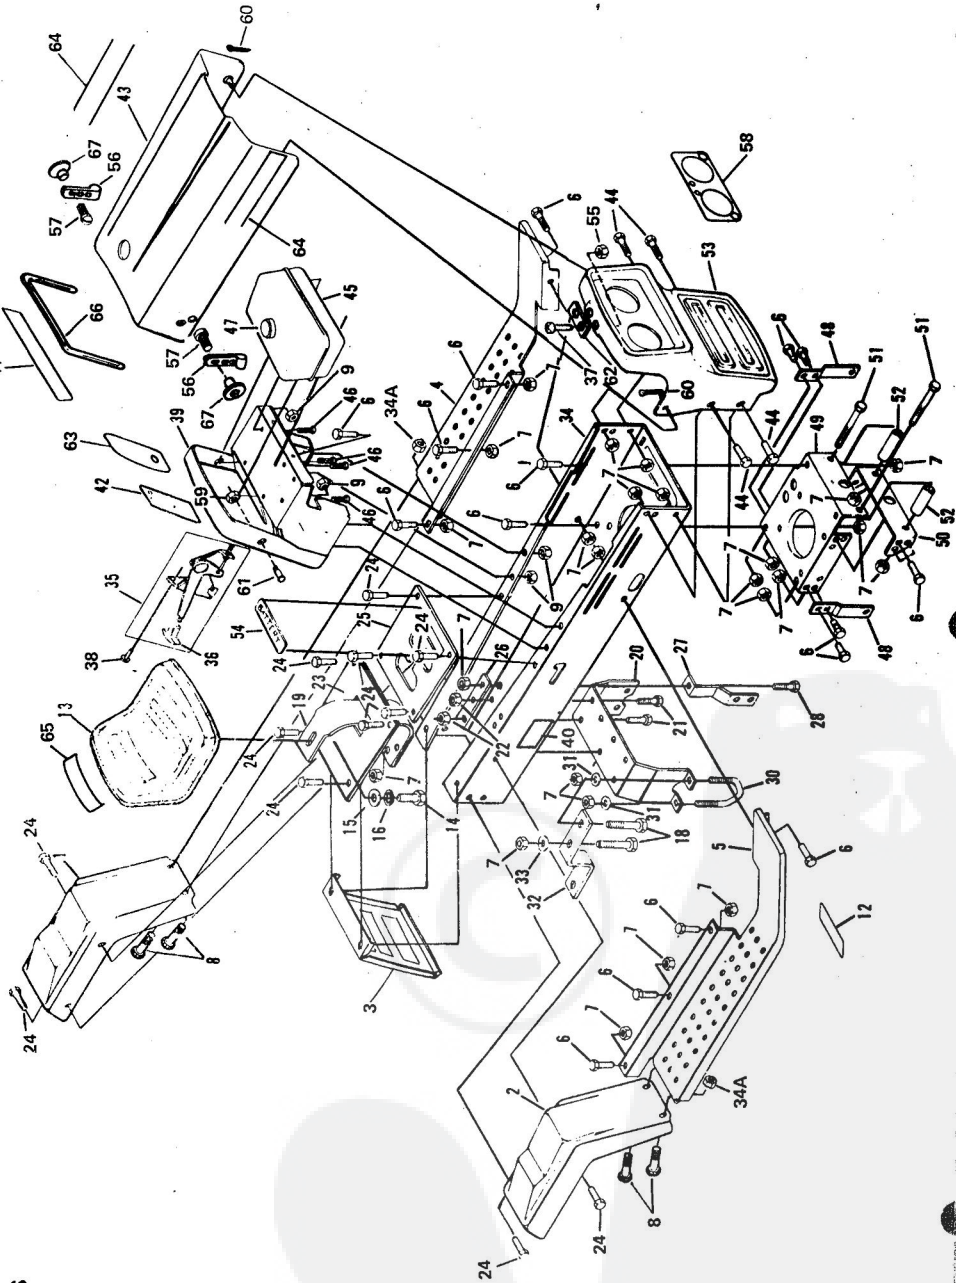

REPAIR PARTS

36" RIDING LAWN TRACTOR--MODEL NUMBER L1219AR

CHASSIS

REPAIR PARTS

36" RIDING LAWN TRACTOR--MODEL NUMBER L1219AR

CHASSIS

REF. NO.	PART NO.	DESCRIPTION	REF. NO.	PART NO.	DESCRIPTION
1	388J	Fender - L.H.	35	1544J	Remote Control Ass'y. (Inc. Ref. No. 36)
2	389J	Rear Cover	36	61159	Knob - Remote Control
3	1538J	Foot Rest, L.H.	37	3320P	*Screw, Pan Hd. Machine No. 10 - 24 x 1/2
4	1539J	Foot Rest, R.H.	38	5606P	Screw, Hex Washer Hd. Thd. Cutting 1/4 - 20 x 1/2
5	1540J	*Bolt, Hex Head 5/16 - 18 x 3/4	39	677A93	Dash Ass'y.
6	3010P	Nut, Lock 5/16 - 18 UNC	40	243J	Decal, "11"
7	575P	Nut, Hex Head 5/16 - 18 x 1/2	41	655J	Decal - Dash, Instructions
8	3008P	Nut, Keps 5/16 - 18 UNC	42	482J	Decal - Dash, Controls
9	532P	Decal - Clutch and Brake	43	677A12	Hood Ass'y.
12	376J	Seat	44	3386P	Screw, Hex Washer Hd. 5/16 - 18 x 3/4
13	2126J	*Bolt, Hex Head 1/2 - 13 x 1	45	73427	Fuel Tank
14	3042P	Washer 17/32 x 1 - 3/16 x 11 Ga.	46	5547P	Screw, Thd. Cutting 1/4 - 20 x 3/4
15	1546P	*Washer, Lock 1/2	47	74145	Fuel Cap
16	1000P	*Bolt, Hex Head 5/16 - 18 x 1 - 1/4 Gr. 5	48	71190	Brake Rod Bracket
18	3012P	Seat Spring	49	1839J	Engine Base
19	73790	Transaxle Support	50	71178	Rocker Bar Support
20	73791	*Bolt, Hex Head 3/8 - 16 x 1	51	3271P	*Bolt, Hex Head 5/16 - 18 x 2 - 3/4
21	3023P	Nut, Lock 3/8 - 16	52	71431	Bushing
22	545P	Cover Plate	53	374J	Grill Frame
23	1750J	Screw, Hex Hd. Thd. Rolling 5/16 - 18 x 1/2	54	74307	Battery Cap
24	5612P	Support	55	4632H	Locknut No. 10 - 24 UNC
25	677A53	Axle Strap	56	8889R	Hood Latch
26	71507	*Bolt, Hex Head 5/16 - 18 x 1	57	3088P	Screw, Phillips P.H. Machine No. 10 - 24 UNC x 3/8
27	71198	Clamp	58	602J	Decal - Headlight
28	3011P	Tow Hitch	59	561P	Nut, Keps No. 10 - 24 UNC
30	71606	Washer, 5/16 x 3/4 x 11 Ga.	60	2503P	*Cotter Pin 3/32 x 3/4
31	1609P	Washer, 3/8 x 1 - 1/4 x 6 Ga.	61	8753R	Hood Latch Pin
32	71205	Chassis	62	470J	Hood Bumper
33	1610P	Keps Jam Nut 5/16 - 18 UNC	63	481J	Decal - Dash, L.H.
34	1320J		64	242J	Decal, Hood
34A	585P		65	245J	Decal, Seat Back
			66	892J	Hood Strip
			67	2029J	Weidnut

*STANDARD HARDWARE--PURCHASE LOCALLY