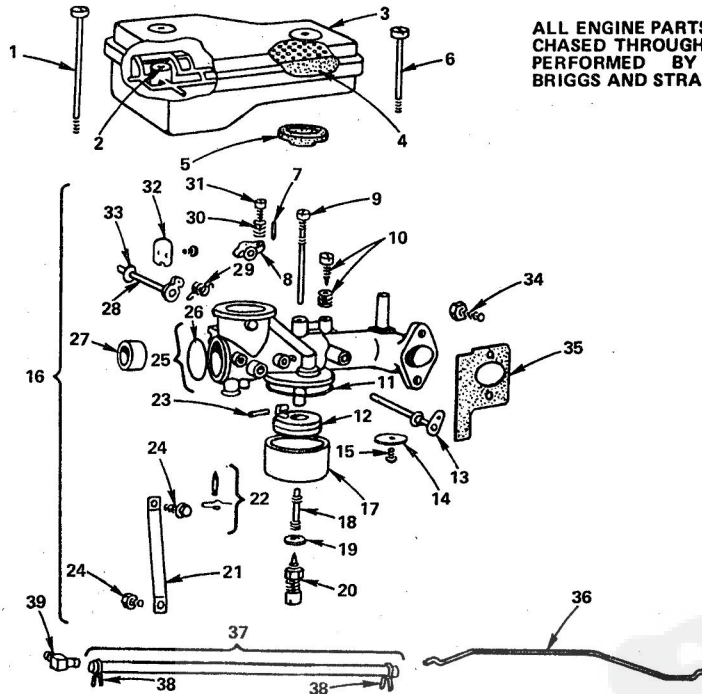

36" RIDING LAWN TRACTOR--MODEL NUMBER L1219A
BRIGGS & STRATTON 11 H.P. ENGINE--MODEL NO. 252707, TYPE NO. 0172-01

AIR CLEANER AND CARBURETOR

ALL ENGINE PARTS MUST BE PURCHASED THROUGH AND SERVICE PERFORMED BY YOUR LOCAL BRIGGS AND STRATTON DEALER.

KEY NO.	PART NO.	DESCRIPTION	KEY NO.	PART NO.	DESCRIPTION
1	93323	Screw - Air Cleaner	24	93572	Screw
2	280118	Support - Air Cleaner Element	25	391787	Body Ass'y. - Carburetor (Inc. No. 26)
3	391786	Cleaner Ass'y. - Air (Inc. No's. 2 & 4)	26	221997	+Plug - Welch
4	270843	Element - Air Cleaner	27	211960	Venturi - Carburetor
5	270853	Gasket - Air Cleaner	28	390684	Shaft & Lever - Choke
6	93622	Screw - Air Cleaner	29	261116	Spring - Choke Return
7	93043	Pin - Throttle Stop	30	26157	Spring - Throttle Adjustment
8	211712	Stop - Throttle	31	91920	Screw - Machine, Fill. Hd. 8 - 32 x 5/8"
9	299740	Nozzle - Carburetor	32	222010	Valve Choke
10	292681	+Valve Ass'y. - Carburetor Idle	33	270382	Washer - Choke Shaft
11	270511	+Gasket - Float Bowl	34	93357	Screw - Carburetor Mtg.
12	299707	Float - Carburetor	35	270872	*Gasket - Carburetor Mtg.
13	391512	Shaft & Lever - Throttle	36	261274	Link - Choke
14	222858	Valve - Throttle	37	296004	Pipe - Fuel (Inc. No. 38)
15	93499	Screw - Throttle & Choke Valve Mtg. Sem	38	93053	Clamp - Fuel Pipe
16	393410	Carburetor Ass'y. (Choke-A-Matic) (Inc. No's. 7 thru 33)	39	67218	Connector - Fuel Pipe
17	221995	Bowl - Float			
18	230932	+Screw - Nozzle			
19	222014	+Washer - Float Bowl			
20	391233	+Valve - Needle			
21	222311	Bracket - Carburetor			
22	299096	+Valve - Fuel Inlet			
23	230896	+Pin - Float Hinge			

+INCLUDED IN CARBURETOR OVERHAUL KIT - PART NO. 299852

*INCLUDED IN GASKET SET - PART NO. 393411