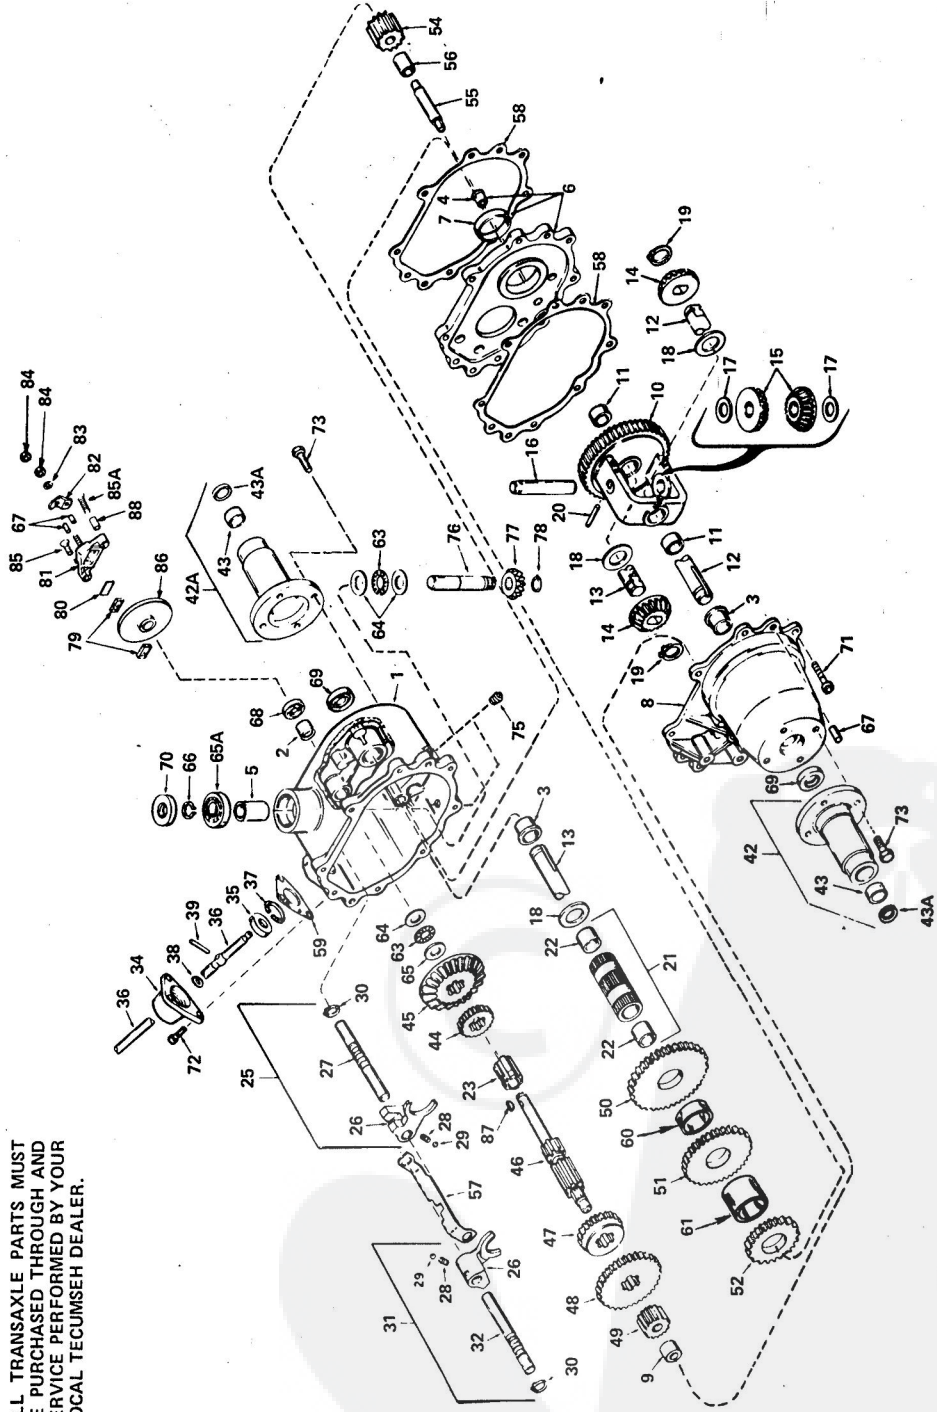

REPAIR PARTS

36" RIDING LAWN TRACTOR--MODEL NUMBER L1219AR
TRANSAXLE--MODEL NUMBER 143.658A

ALL TRANSAXLE PARTS MUST
BE PURCHASED THROUGH AND
SERVICE PERFORMED BY YOUR
LOCAL TECUMSEH DEALER.

REPAIR PARTS

36" RIDING LAWN TRACTOR--MODEL NUMBER L1219AR TRANSAXLE--MODEL NUMBER 143.658A

KEY NO.	PART NO.	DESCRIPTION	KEY NO.	PART NO.	DESCRIPTION
1	794191A	Complete Transaxle	45	778057	Gear, Bevel (33 Teeth)
2	770063	Case Ass Y., Transaxle (Inc. No's. 2, 3 & 5)	46	776138	Shaft, Shifter & Brake
3	780086	Bearing, Needle	47	778058	Gear, Shifting (2nd & 3rd)
4	780059	Bearing, Bronze	48	778059	Gear, Shifting (1st & Rev.)
5	780060	Bearing, Bronze	49	778060	Gear, Spur (12 Teeth)
6	780061	Plate Ass Y., Center (Inc. No's. 4 & 7)	50	778140	Gear, Countershaft Drive (39 Teeth)
7	780062	Bearing, Bronze	51	778141	Gear, Countershaft (34 Teeth)
8	772042	Cover, Ass Y., Transaxle (Inc. No's. 3 & 9)	52	778142	Gear, Countershaft (25 Teeth)
9	780063	Bearing, Needle	54	778064	Gear, Reverse Idler
10	778053	Gear Ass Y., Differential (Inc. No. 11)	55	778057	Shaft, Reverse Idler
11	780086	Bearing, Bronze	56	786036	Spacer, Reverse Idler
12	74221	Axle, Left Hand	57	784087	Stop, Shifter
13	774220	Axle, Right Hand	58	788033	Gasket, Case & Cover
14	778067	Gear, Bevel	59	788003	Gasket, Shift Lever Housing
15	778068	Pinion, Bevel	60	786079	Spacer
16	786034	Pin, Drive	61	786078	Spacer
17	780065	Washer, Thrust	63	780071	Bearing, Thrust
18	780001	Washer, Thrust	64	780072	Washer, Thrust
19	788038	Ring, Snap	65	780073	Washer, Thrust
20	792040	Pin, Roll	66A	780093	Bearing, Ball
21	786080	Sleeve Ass Y., Countershaft (Inc. 2 of No. 22)	66	792035	Ring, Snap
22	780066	Bearing, Bronze	67	786026	Pin, Dowel
23	776090	Shaft, Idler	68	788043	Seal, Oil
25	784079	Rod Ass Y., Shift (1st & Rev.) (Inc. No's. 26 thru 30)	69	788009	Seal, Oil
26	784004	Fork, Shift	70	788035	Seal, Oil
27	784083	Rod, Shift	71	792036	Screw, Flanged Hex Hd, 1/4 - 20 x 1 - 1/4
28	792003	Spring	72	792007	Screw, Socket Hd, Cap, 1/4 - 20 x 3/4
29	792004	Ring, Snap	73	792037	Screw, Hex Hd, Sems 5/16 - 18 x 1
30	792017	Ball, Steel	75	792039	Plug, Pipe 1/8
31	784084	Rod Ass Y., Shift (2nd & 3rd) (Inc. No's. 26, 28, 29, 30 & 32)	76	792039	Shaft, Input
32	784085	Rod, Shift	77	778077	Pinion, Input
34	784088	Housing, Shift Lever	78	788040	Ring, Retaining
35	784094	Keeper, Shift Lever	79	790006	Pad, Brake
36	784284	Lever, Shift	80	790007	Plate, Brake Pad
37	792016	Ring, Snap	81	790005	Holder, Brake Pad
38	792001	Ring, Quad	82	790004	Lever, Brake
39	792049	Pin, Drive	83	792076	Washer, Flat
42	782036A	Housing Ass Y., Axle (Inc. No's. 43 & 43A)	84	792075	Nut, Lock
42A	782043	Housing Ass Y., Axle (Inc. No's. 43 & 43A)	85	792073	Screw, Hex Hd, Cap, 1/4 - 20 x 1 - 1/4
43	530105	Bearing, Needle	85A	792085	Thrd, Forming
43A	788042	Seal, Oil	86	790009	Screw, Hex Hd, Cap 1/4 - 20 x 2 - 1/4
44	778024	Gear (16 Teeth)	87	792045	Disk, Brake
			88	786066	Key, Woodruff No. 61 Spacer