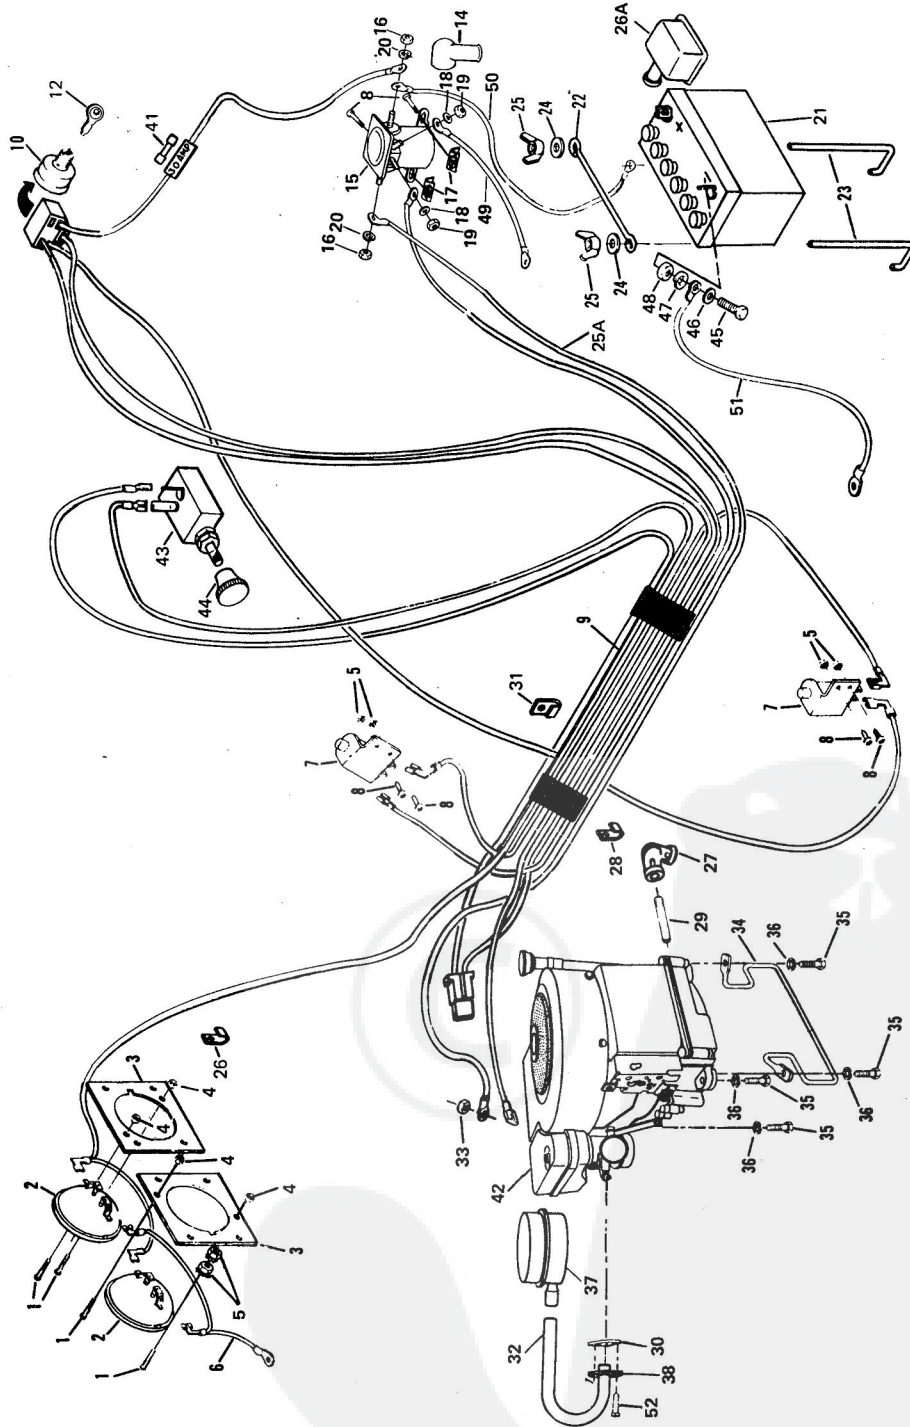

REPAIR PARTS

36" RIDING LAWN TRACTOR--MODEL NUMBER L1219AR

ELECTRIC & ENGINE

REPAIR PARTS

36" RIDING LAWN TRACTOR--MODEL NUMBER L1219AR

ELECTRIC & ENGINE

KEY NO.	PART NO.	DESCRIPTION	KEY NO.	PART NO.	DESCRIPTION
1	3226P	Screw, Machine Truss Head No. 10 - 24 x 1	27	4017P	Std. Elbow 90° 3/8 - 18 NPT
2	6452R	Headlight	28	5320R	Insulated Clip
3	73025	Headlight Support	29	73458	Nipple
4	4632H	Nut, Lock No. 10 - 24	30	1407J	Exhaust Gasket
5	561P	Nut, Lock No. 10 - 24 UNC	31	6794R	Insulated Clip
6	71706	Wire Assembly	32	1386J	Exhaust Tube
7	7755R	Safety Switch	33	53490	Nut, Lock 1/4 - 20 UNC
8	3359P	Screw, Machine Phillips Head No. 10 - 24 x 1/2	34	1795J	Belt Keeper
9	1797J	Wire Harness	35	5608P	Screw, Hex Hd. Thd. Rolling 3/8 - 16 x 1 - 1/2
10	4406R	Ignition Switch (Inc. Ref No. 12)	36	1004P	*Washer, Lock 3/8
12	7552H	Key Set	37	677A86	Muffler
14	719J	Terminal Cover	38	1429J	Exhaust Flange
15	7754R	Solenoid	41	6347R	Fuse - 30 Amp.
16	538P	*Nut, Hex Jam 5/16 - 24 UNF	42	252707	Engine - Briggs and Stratton 11 H.P. Type No. 0172-01 (See pages 26 thru 28)
17	578P	Nut, Speed No. 10 - 24 UNC	43	7793R	Light Switch
18	1006P	*Washer, Lock No. 10	44	7794R	Knob, Light Switch
19	543P	*Nut, Hex No. 10 - 32 UNF	45	3003P	*Hex Bolt 1/4 - 20 x 3/4
20	1003P	Battery	46	1506P	*Washer 9/32 x 5/8 x 16 Ga.
21	228J	Battery Rod	47	1002P	*Lockwasher 1/4 Heavy
22	67187	Battery Bolt	48	503P	*Hex Nut 1/4 - 20 UNC
23	70456	Washer 9/32 x 3/4 x 16 Ga.	49	8027R	Wire - Ground Solenoid
24	1507P	Wing Nut 1/4 - 20 UNC	50	597J	Battery Cable
25	577P	Wire - Solenoid to Starter	51	596J	Ground Cable
25A	1347J	Insulated Clip	52	3134P	*Hex Bolt 5/16 - 18 x 3/4 Gr. 5
26	2521R	Terminal Cover	...	1807J	Fact and Warranty Tag
26A	225J	Terminal Cover	...	1790J	Owners Manual