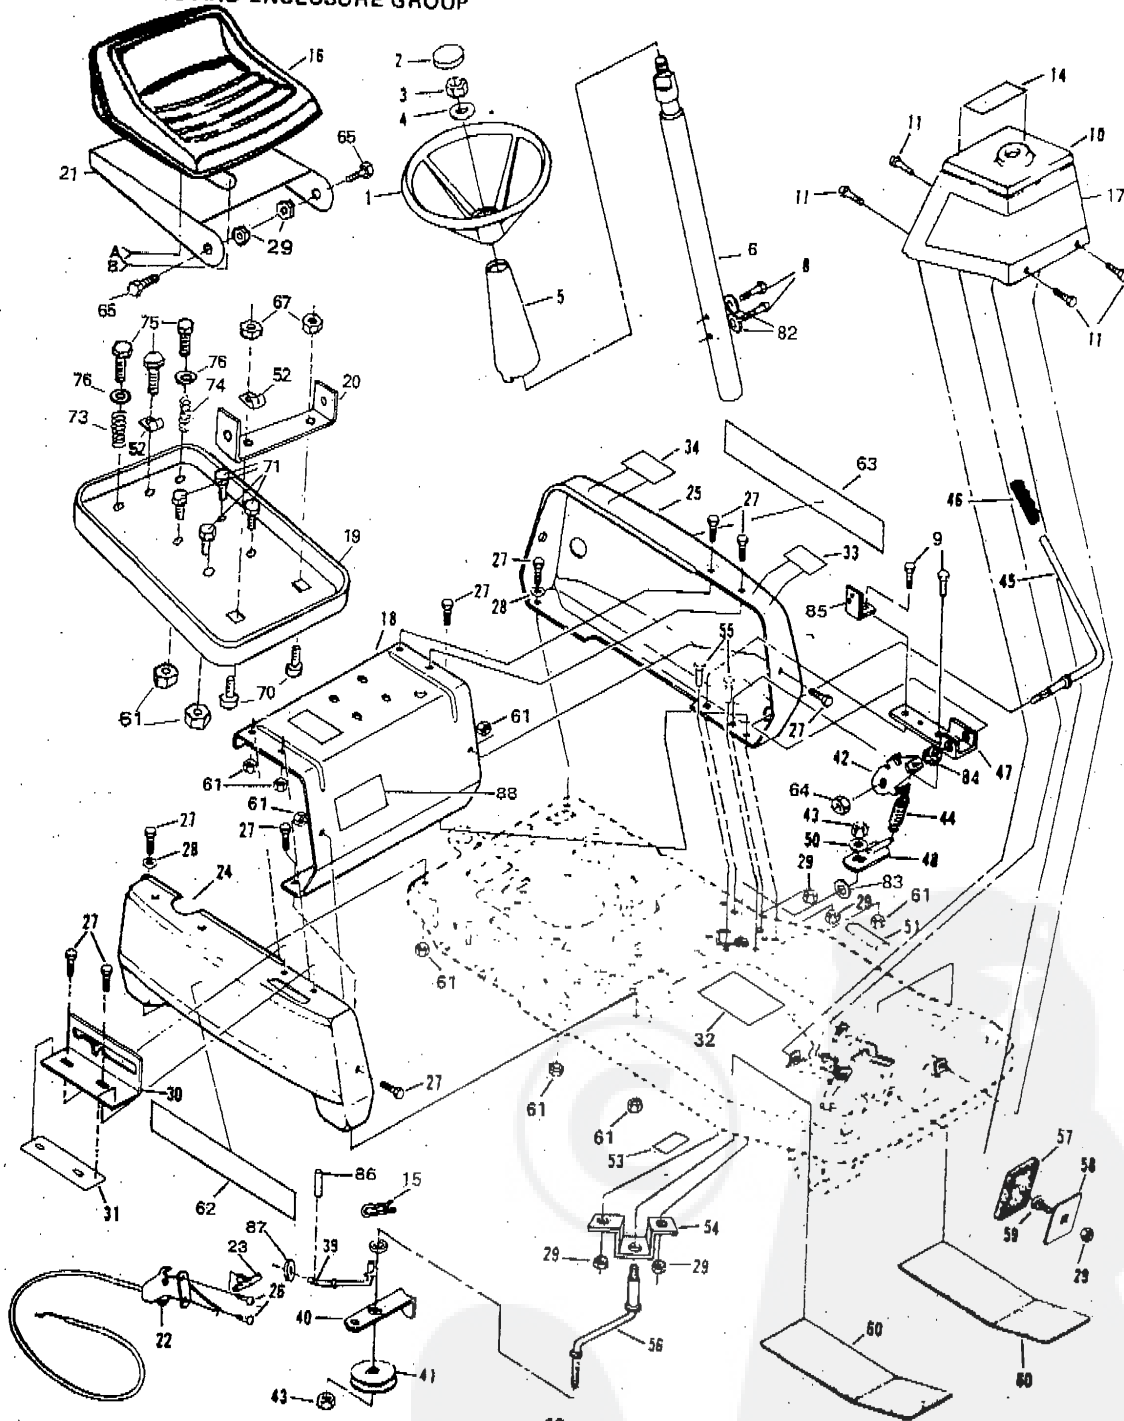

**REAR ENGINE HIDING LAWN MOWER--MODEL NUMBERS
K9224BR, K9224BT, K9224BF AND K9224BE**

STEERING AND ENCLOSURE GROUP

KEY NO.	PART NO.	DESCRIPTION	KEY NO.	PART NO.	DESCRIPTION
1	74564	Steering Wheel	46	7822J	Grip
2	1114J	Insert Cap	47	110953X	Handle Bracket
3	73360800	Jam Nut 1/2-20	48	75339	Control Arm Assembly
4	19171616	Washer 17/32 x 1 x 16 Ga.	50	19131407	Washer 13/32 x 7/8 x 7 Ga.
5	120048X	Steering Shaft Cover	51	74559	Decal-Enter and Exit Model K9224BR
6	110098X	Steering Shaft Assembly	51	8045J	Decal-Enter and Exit Models K9224BT and K9224BF
8	74780416	Bolt, Hex 1/4-20 x 1	51	120671X	Decal-Enter and Exit, Model K9224BE
9	72140508	Bolt, Carriage 5/16-18 x 3/4	52	2751R	Clip-Wire
10	120047X013	Console Assembly Model K9224BR	53	376J	Decal-Clutch and Brake, Model K9224BR
10	120047X014	Console Assembly Models K9224BT and K9224BF	53	1133J	Decal-Clutch and Brake, Model K9224BR and K9224BF
10	120047X015	Console Assembly Model K9224BE	53	120675X	Decal-Clutch and Brake, Model K9224BE
11	17490508	Screw, Hex Thread Rolling 5/16-18 x 1/2	54	7454Z	Idler Support Bracket
14	75122	Decal-Operating Instructions, Model K9224BR	55	74760512	Bolt, Hex 5/16-18 x 3/4
14	8040J	Decal-Operating Instructions, Models K9224BT and K9224BF	56	6077J	Idler Arm
15	4497H	Spring-Retainer	57	67365	Foot Pad
16	121076X	Seat	58	67189	Foot Pedal Plate
17	109393X	Decal-Console	59	72140506	Bolt, Sq. Neck Carriage 5/16-18 x 3/4 Gr. 5
18	110981X366	Front Panel, Models K9224BR and K9224BT	60	72384	Floor Board Pad
18	120703X366	Front Panel, Models K9224BF and K9224BE	61	73510500	Nut - Keps 5/16 - 18
19	110963X	Support Seat	62	109392X	Decal-Fender, R.H.
20	105613X	Bracket-Pivot	63	109391X	Decal-Fender, L.H.
21	121069X	Pin-Seat	64	73930600	Nut - Centerlock 3/8-16
22	110976X	Throttle Control (Inc. Key No. 23), Models K9224BR and K9224BT	65	105629X	Bolt-Shoulder 5/16-18
22	120702X	Throttle Control (Inc. Key No. 23), Models K9224BE and K9224BF	66	19092016	Washer
23	61159	Knob-Remote Control	67	73680800	Locknut - Gripco 3/8-16
24	8034J366	Panel-Side, R.H.	70	72110606	Bolt - Carriage 3/8-16 x 3/4
25	8033J366	Panel-Side, L.H.	71	98000131	Screw-Hex Washer Head 5/16 - 18 x 3/4
26	17760412	Screw, Phillips Truss Hd, Thread Cut 1/4-20 x 3/4 Type 23	73	121067X	Seat Spring, Right Hand
27	98000131	Screw, Hex Washer Hd, Machine 5/16-18 x 3/4	74	121068X	Seat Spring, Left Hand
28	19111816	Washer 11/32 x 1-1/8 x 16 Ga.	75	17490612	Screw Hex, Threadrolling 3/8 - 18 x 1/4
29	73680500	Locknut - Gripco 5/16-18	76	19131614	Washer 13/32 x 1 x 14 Ga.
30	74706	Shifter Gate	77	19171912	Washer 17/32 x 1 3/16 x 12 Ga.
31	74705	Decal-Shift, 5 Speed, Model K9224BR	78	10040800	Washer - Lock Heavy 1/2
31	108630X	Decal-Shift, 5 Speed, Models K9224BF and K9224BE	79	74780818	Bolt-Hex Grade 5 1/2 - 13 x 1
32	120129X	Decal, Caution Model K9224BR	80	19151616	Washer 15/32 x 1 x 16 Ga.
32	120127X	Decal, Caution Models K9224BT and K9224BF	81	121094X	Bolt - Shoulder 5/16 - 18
32	120674X	Decal, Caution Model K9224BE	82	10040400	Washer - Lock 1/4
33	74561	Decal-Blade, Model K9224BR	83	67359	Washer - 25/64 x 2 3/8 x 8 Ga.
33	8046J	Decal-Blade, Models K9224BT and K9224BF	84	73651000	Nut - Keps #10-32
33	120672X	Decal-Blade Model K9224BE	85	110952X	Bracket Switch
34	74512	Decal-Engine, Rear Model K9224BR	86	7877M	Rollpin
34	8037J	Decal-Engine, Rear Models K9224BT and K9224BF	87	19091016	washer
34	120670X	Decal-Engine, Rear Model K9224BE	88	---	Plate, Certification (K9224BF only)
39	120393X	Blade Brake Rod	---	120276X	Owner's Manual (English) Model Numbers K9224BR, K9224BT, K9224BF AND K9224BE
40	6278J	Belt Keeper	---	101539X	Sheet-Instruction, Tractor 15° Slope (English)
41	6109J	Idler Pulley	---	120597X	Owner's Manual (French) Model Numbers K9224BR, K9224BT, K9224BF AND K9224BE
42	110954X	Arm Assembly - Spring	---	101673X	Sheet-Instruction, Tractor 15° Slope (French)
43	73680600	Nut-Crownlock 3/8-16	---	120661X	Owner's Manual (German) Model Numbers K9224BR, K9224BT, K9224BF and K9224BE
44	120484X	Spring	---	120776X	Sheet-Instruction, Tractor 15° Slope (German)
45	74538	Blade Clutch Lever			