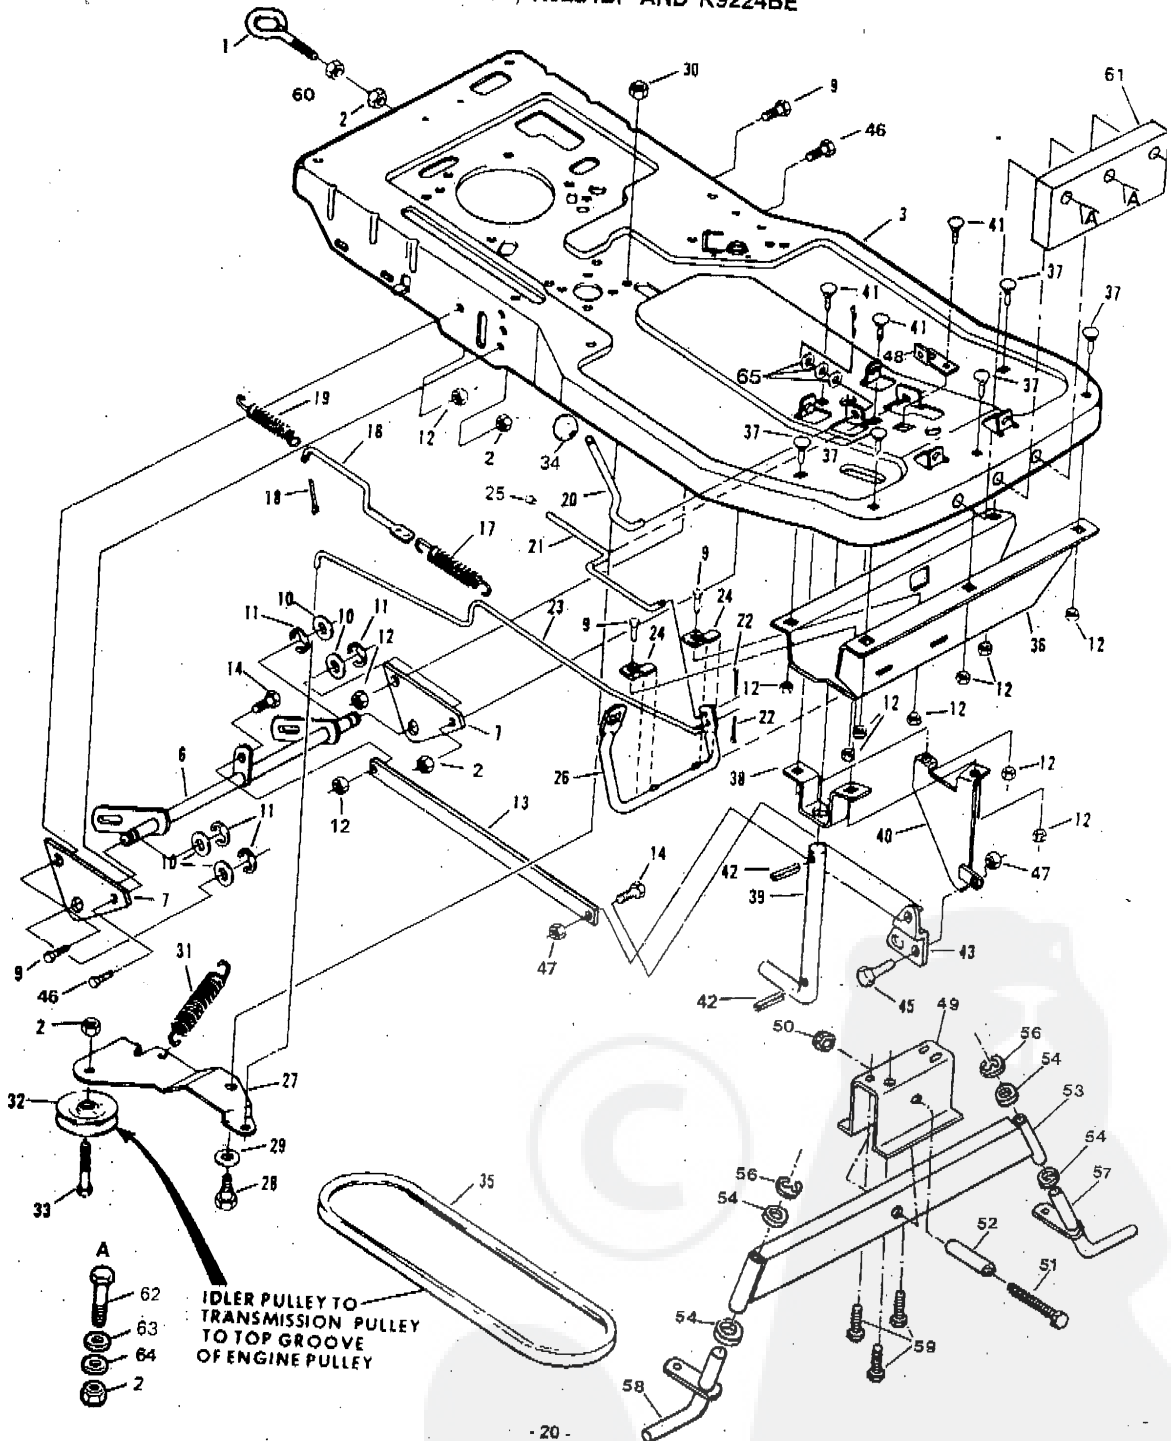

CHASSIS

SMALL ENGINE RIDING LAWN MOWER--MODEL NUMBERS
K9224BR, K9224BT, K9224BF AND K9224BE

**REAR ENGINE RIDING LAWN MOWER—MODEL NUMBERS
K9224BR, K9224BT, K9224BF AND K9224BE**

CHASSIS

KEY NO.	PART NO.	DESCRIPTION	KEY NO.	PART NO.	DESCRIPTION
1	3133J	Tow Hitch - Eyebolt	31	110991X	Spring - Idler
2	73680600	*Nut - Crownlock 3/8 - 16 UNC	32	53018	Pulley - Idler
3	110990X	Chassis	33	15760624	Bolt, Hex with Sems Lockwasher 3/8 - 16 x 1 1/2
6	677A774	Lever Arm Assembly	34	7803J	Knob
7	110989X	Side Bracket	35	67346	V-Belt
9	74760512	*Bolt, Hex 5/16 - 18 x 3/4	36	110955X	Front Member Assembly
10	19211616	Washer 21/32 x 1 x 16 Ga.	37	72140506	Bolt, Carriage 5/16 - 18 x 3/4 Gr. 5
11	12000002	E-Ring	38	72375	Lifter Bracket
12	73680500	Locknut - Gripco 5/16 - 18	39	110978X	Housing Lifter
13	6276J	Parallel Bar	40	677A776	Bellcrank Bracket Assembly
14	6092J	Bolt, Shoulder	41	72140508	Bolt, Carriage 5/16 - 18 x 1 Gr. 5
16	72386	Brake Rod - Rear	42	74576	Drive Lock Pin - Type B
17	64284	Spring	43	110985X	Bellcrank
18	76020312	*Cotter Pin 3/32 x 3/4	45	68475	Bolt, Shoulder 5/16 - 18 x 3/4
19	62755	Spring	46	74760612	Bolt, Hex 3/8 - 16 x 3/4
20	110979X	Lifter Handle	47	73800500	Locknut - Hex w/Insert 5/16 - 18
21	72361	Parking Brake Rod	48	110984X	Bracket - Pivot
22	63640	Cotter Pin 5/64 x 3/4	49	110965X	Saddle - Front Axle
23	72393	Motion Clutch and Brake Rod	50	73680800	Nut - Crwnlk. 1/2 - 13
24	120778X	Foot Pedal Clamp	51	74760856	Bolt - Hex 1/2 - 13 x 3 1/2
25	7733J	Plunger Cap	52	4120J	Tube - Support
26	72387	Foot Pedal	53	110959X	Axle Asm.
27	67174	Motion Idler	54	71208	Bushing
28	101008K	Bolt, Shoulder 5/16 - 24	56	12000002	Ring - E 5133-62
29	19172410	Washer 17/32 x 1 - 1/2 x 10 Ga.	57	110967X	Kingpin, L.H.
30	73530500	*Nut, Lock 5/16 - 24	58	110968X	Kingpin, R.H.
			59	17490512	Screw - Hex, Threadrolling 5/16 - 18 x 3/4
			60	73350600	*Nut - Hex Jam 3/8 - 16
			61	120491X	Counterweight
			62	74760652	Bolt, Hex
			63	19132012	Washer
			64	19131210	Washer
			65	19131416	Washer 13/32 X 7/8 X 16 Ga.

*STANDARD HARDWARE—PURCHASE LOCALLY