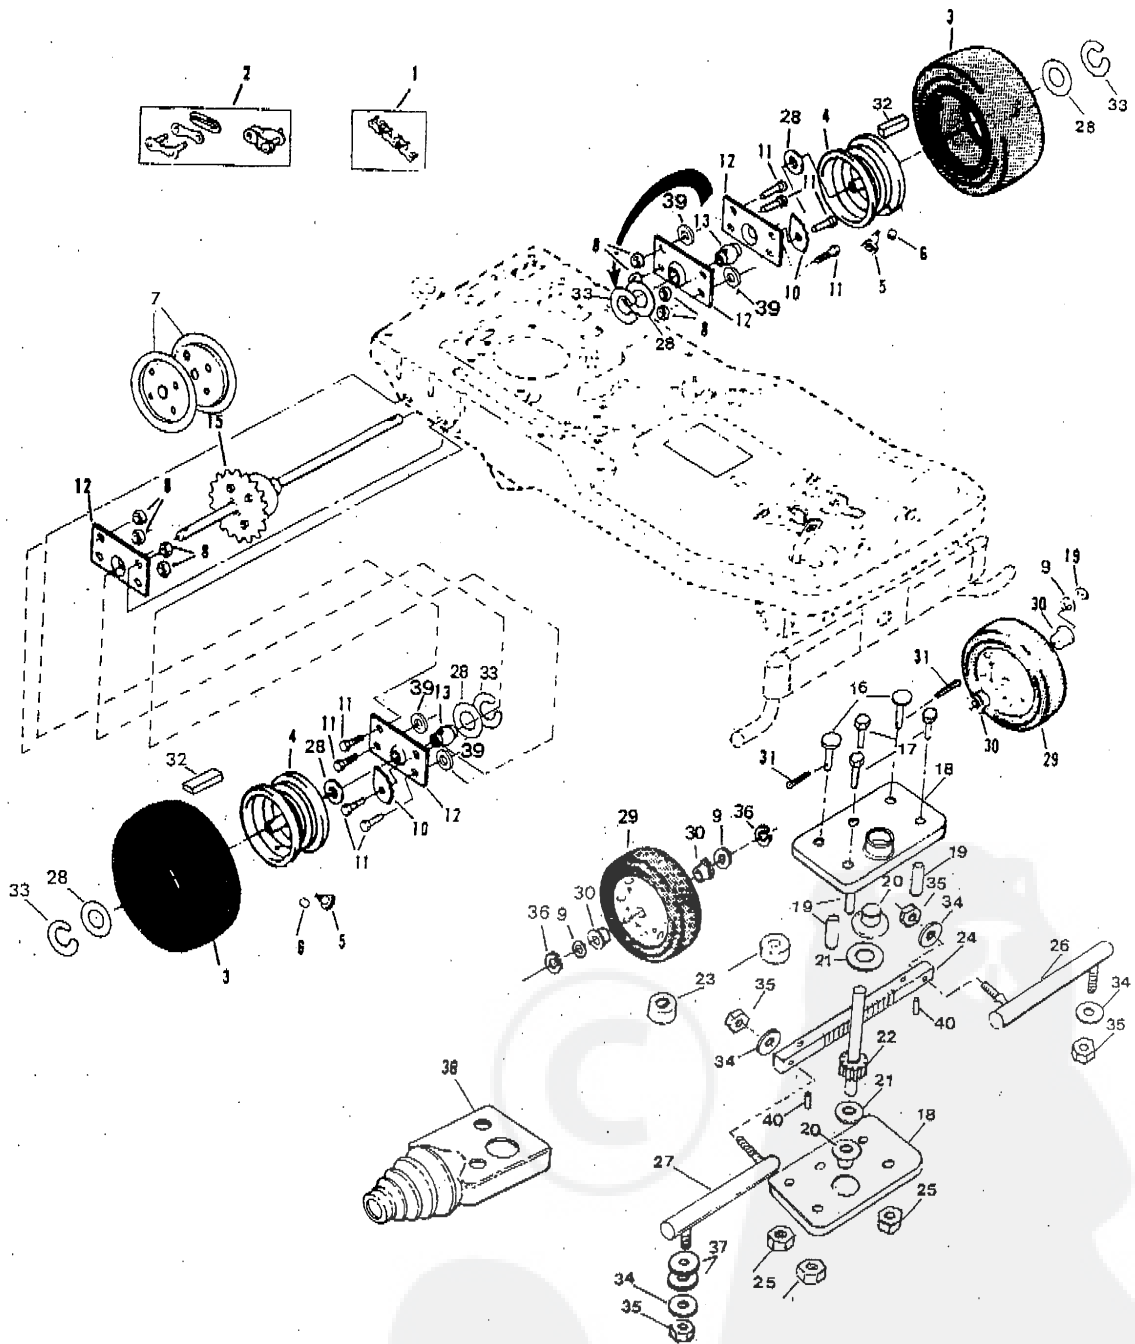

**REAR ENGINE RIDING LAWN MOWER--MODEL NUMBERS
K9224BR, K9224BT, K9224BF AND K9224BE**
WHEEL GROUP

**REAR ENGINE RIDING LAWN MOWER—MODEL NUMBERS
K9224BR, K9224BT, K9224BF AND K9224BE**

WHEEL GROUP

KEY NO.	PART NO.	DESCRIPTION	KEY NO.	PART NO.	DESCRIPTION
1	72818	Chain	21	101930X	Washer—Hardened
2	60474	Repair Link Kit (Inc. Offset and Connecting Link)	22	110966X	Shaft—Pinion
3	70302	Tire 13-5.00 x 6	23	110983X	Roller—Rack Backup
—	79568	Tube—Tire (Not furnished with tractor)	24	120049X	Rack—Steering
4	70301	Rim—Rear	25	73680400	Nut—Crownlock 1/4-26
5	65139	Valve Stem	26	120395X	Rod—Tie L.H.
6	59192	Valve Cap	27	120396X	Rod—Tie R.H.
7	120125X	Chain Guide Plate	28	19252016	Washer 25/32 x 1 1/4 x 16 Ga.
8	73510500	Nut—Keps 5/16-18	29	102754X	Wheel and Tire Assembly 10.50 x 3.50 (Inc. Key No. 30)
9	19211612	Washer 21/32 x 1 x 12 Ga. (1-3 as required)	30	64906	Bearing
10	67703	Chain Adjustment	31	76020412	Pin—Cotter 1/8 x 3/4
11	74760516	Bolt—Hex Hd. 5/16-18 x 1	32	2703J	Key—Square 3/16 x 2
12	72382	Bearing Cup	33	12000001	E—Ring #5133-75
13	100520K	Bearing	34	10090400	Washer—Lock Spring 1/4
15	110957X	Differential Assembly	35	73610400	Nut—Hex 1/4-28 UNF
16	110996X	Rivet—Drilled	36	12000002	E—Ring
17	74780420	Bolt—Hex 1/4-20 x 1 1/4 Gr. 5	37	19091610	Washer 1/4 x 1 x 10 Ga.
18	110982X	Plate—Rack & Pinion	38	120128X	Boot
19	110980X	Spacer	39	19131312	Washer 13/32 x 13/16 x 12 Ga.
20	120183X	Bearing	40	2882J	Pin—Drive

*STANDARD HARDWARE—PURCHASE LOCALLY