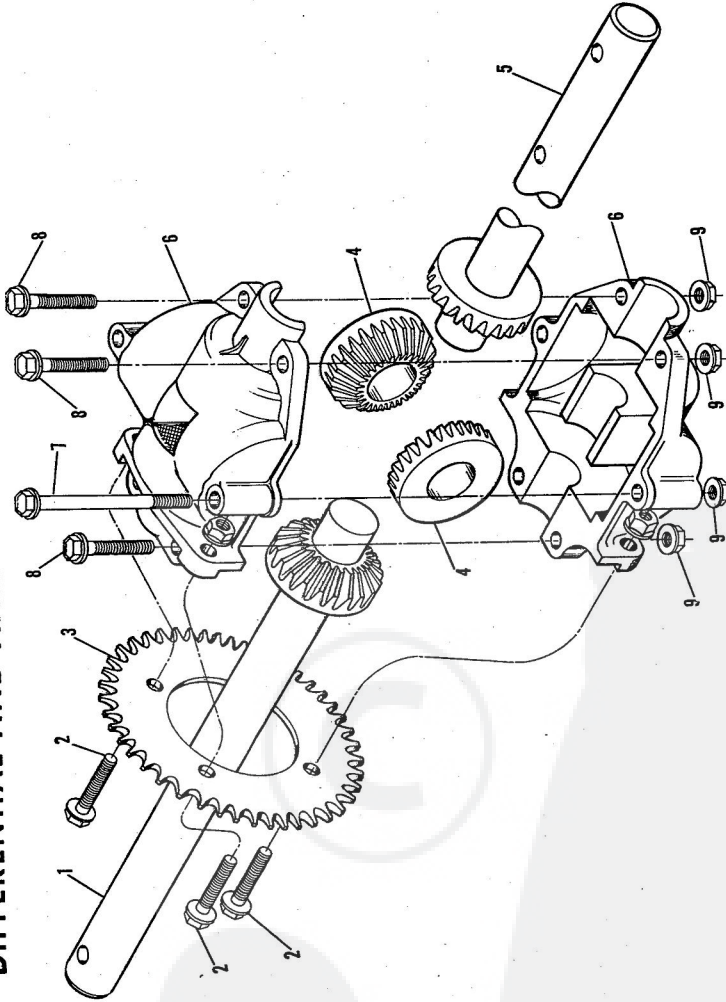

**ROPER 26" RIDING LAWN MOWER MODEL NUMBER K52136R
DIFFERENTIAL AND AXLE ASSEMBLY PART NUMBER 367414**

Ref. No.	Part No.	Part Name	Ref. No.	Part No.	Part Name	Ref. No.	Part No.	Part Name
1	367929	Rear Axle Assembly - Short D. L. C. 5/16-24 x 1 1/4	4	366681	Gear - Miter	7	366677	Bolt - Differential 5/16-24 x 2 5/8
			5	367928	Rear Axle Assembly - Long	8	366675	Bolt - Differential 5/16-24 x 1 1/4