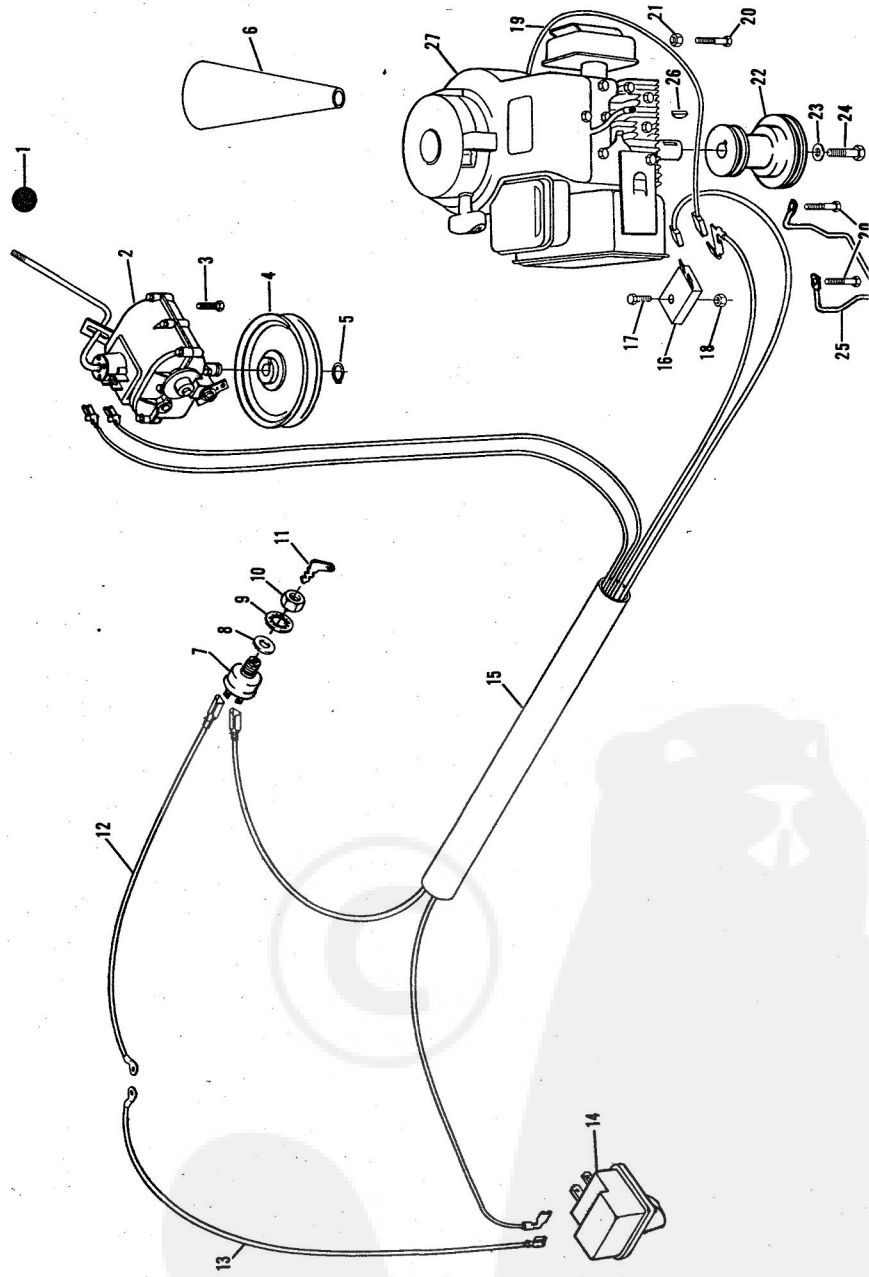

ROPER 26" RIDING LAWN MOWER MODEL NUMBER K52136R

ROPER 26" RIDING LAWN MOWER MODEL NUMBER K52136R

Ref. No.	Part No.	Part Name	Ref. No.	Part No.	Part Name	Ref. No.	Part No.	Part Name
1	355862	Knob Transmission	11	367760	Key Set (Pair)	21	363124	Nut, Nyllok 5/16-18
2	370168	Transmission Assembly (See Page 23 and 24)	12	367889	Wire Assembly	22	370144	Engine Pulley
3	354262	Screw, Hex Head w/Lock Washer 5/16-18 x 5/8	13	368121	Wire Assembly	23	362735	Washer, Flat Steel 25/64-1 1/4 x .201
4	367342	Retainer Ring 5/8 Shaft	14	367679	Switch (Blade Clutch)	24	367676	Screw, Hex Head w/Nyllok 3/8-24 x 7/8
5	365302	Oil Filler Tube	15	367677	Wire Harness	25	370338	Belt Keeper
6	353905	Transmission Pulley	16	370394	Relay Module	26	365053	Key, Woodruff #6
7	367681	Ignition Switch (Incl. Ref. #9, 10, 11)	17	354832	Screw, Machine, Hex Head 5/16-18 x 1 1/4	27		Engine Model 130902-0412 Briggs and Stratton 5 H.P. (See Engine Parts List)
8	353848	Washer, Flat Steel 5/8-1 x .030	18	354922	Nut, Keps 5/16-18			Parts List - Owner's Manual
9	367758	Washer, Lock Internal Tooth 5/8	19	370397	Wire Assembly			
10	367759	Nut, Hex 5/8-32	20	352979	Screw, Hex Head w/Washer 5/16-18 x 1 1/2