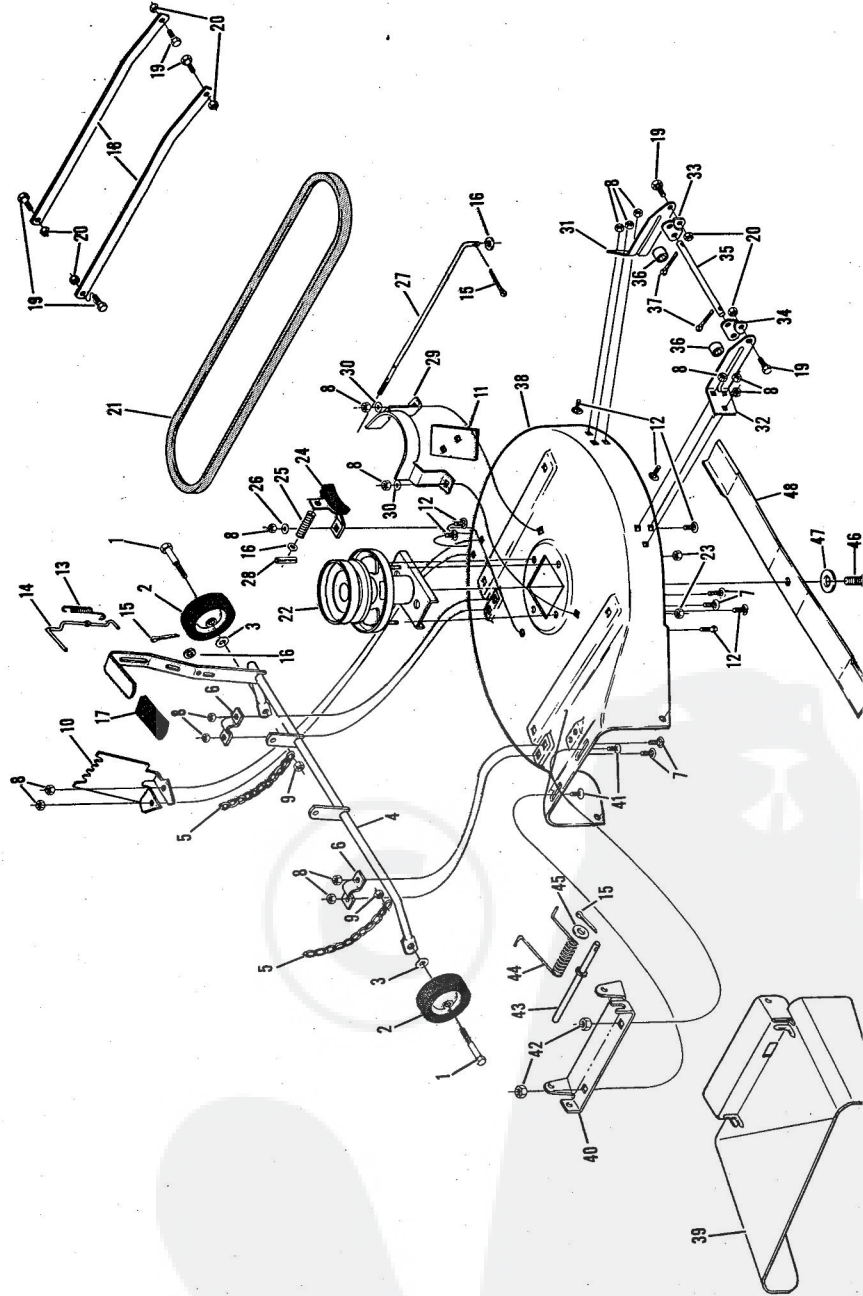

ROPER 26" RIDING LAWN MOWER MODEL NUMBER K52136R

ROPER 26" RIDING LAWN MOWER MODEL NUMBER K52136R

Ref. No.	Part No.	Part Name	Ref. No.	Part No.	Part Name	Ref. No.	Part No.	Part Name
1	367609	Axle Bolt (Special)	17	367903	Handle Grip	33	367240	Bell Crank - L.H.
2	367421	Gauge Wheels 5"	18	367239	Parallel Bar	34	367241	Bell Crank - R.H.
3	354005	Washer, Flat Steel .405-.860 x .095	19	367394	Bolt, Shoulder 5/16-18 x 3/4	35	367242	Pivot Shaft - Lower Spacer
4	369012	Pivot Rod Assembly	20	367818	Nut, Nylon 5/16-18	36	367420	Cutter Pin 3/32 x 1
5	367753	Sway Chain	21	367438	Belt	37	33145	Housing w/Silk Screening
6	358940	Clamp	22	369140	Jackshaft Assembly	38	370508	Discharge Guard w/Silk Screening
7	354982	Bolt, Hex Head w/Sems 5/16-18 x 3/4	23	355615	Nut, Keps 3/8-16	39	370227	Hinge Bracket
8	354922	Nut, Lock 3/8-16	24	369099	Brake Assembly	40	369088	Bolt, Carriage 1/4-20 x 1/2
9	351961	Nut, Lock 3/8-16	25	367615	Spring	41	353490	Nut, Lock 1/4-20
10	367236	Quadrant Support	26	370005	Washer, Flat Steel 29/64-3/4 x .074	42	369089	Hinge Pin
11	367931	Bolt, Carriage 5/16-18 x 3/4	27	367614	Brake Rod	43	369090	Spring
12	359476	Spring - Latch Return	28	353997	Roll Pin 1/8 x 3/4	44	360878	Washer, Flat Steel .323-.687 x 7/16
13	367784	Latch Slide	29	367243	Belt Snubber	45	367676	Screw, Hex Head w/Nylok 3/8-24 x 7/8
14	369013	Cutter Pin 3/32 x 1/2	30	350749	Washer, Flat Steel .343-5/8 x .063	46	367354	Washer (Special)
15	32947	Washer, Flat Steel .343-.687 x .071	31	367229	Housing Bracket - L.H.	47	367675	Blade
16	357914		32	367230	Housing Bracket - R.H.	48