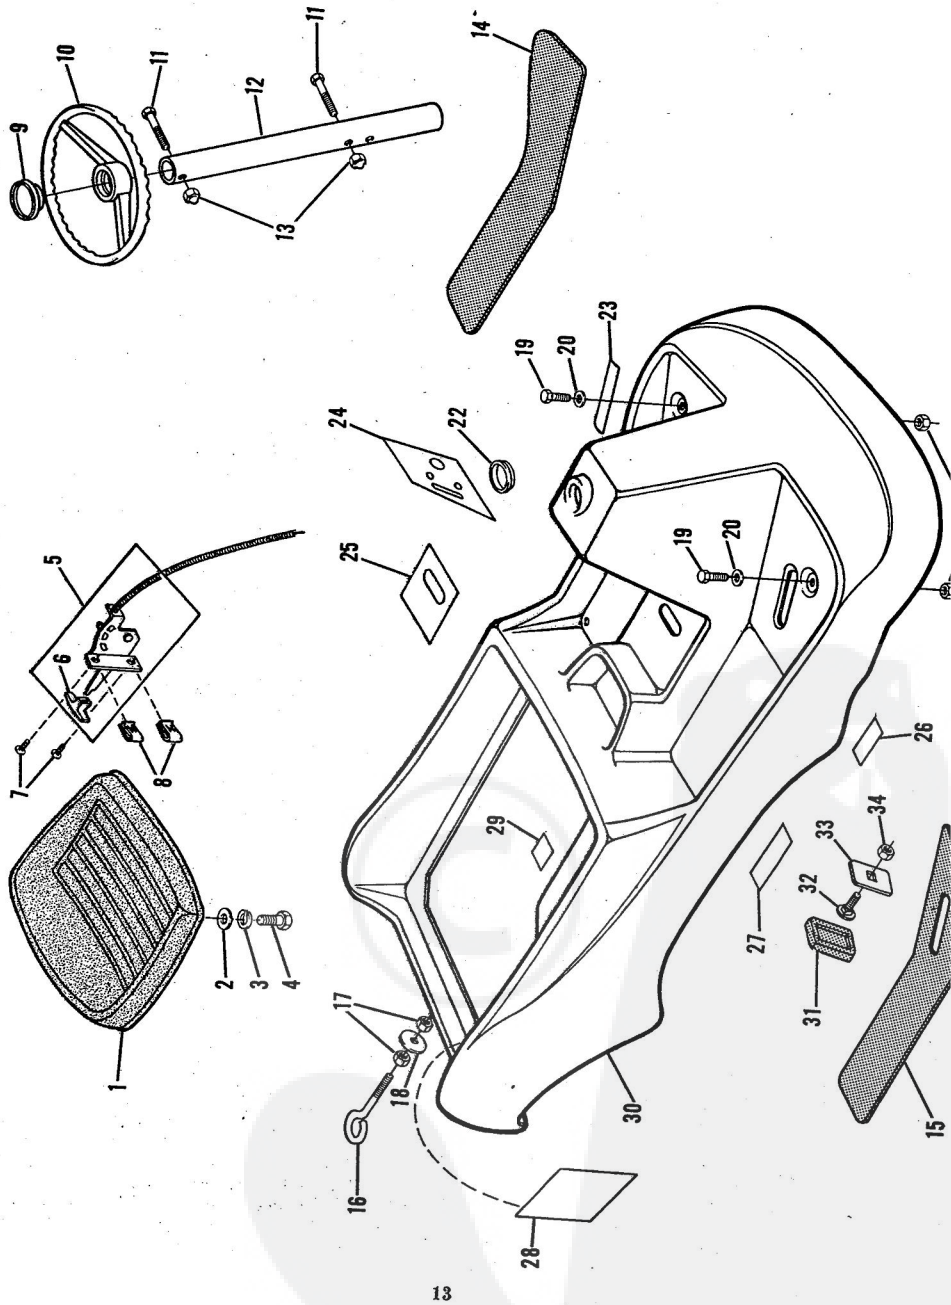

REPAIR PARTS

ROPER 26" RIDING LAWN MOWER MODEL NUMBER K52136R

ROPER 26" RIDING LAWN MOWER MODEL NUMBER K52136R

Ref. No.	Part No.	Part Name	Ref. No.	Part No.	Part Name	Ref. No.	Part No.	Part Name
1	370171	Seat Assembly	12	369083	Steering Shaft Tube	23	367605	Decal - Enter - Exit
2	353084	Washer, Flat Steel 17/32-1 3/16 x .127	13	363601	Nut, Lock 1/4-20	24	370146	Decal - Console
3	318810	Lock Washer 1/2	14	370205	Floor Board Pad - Left	25	370149	Decal - Parking Brake
4	359095	Bolt, Hex Head 1/2-13 x 1	15	370206	Floor Board Pad - Right	26	368306	Decal - Clutch and Brake
5	370401	Remote Control Assembly (Incl. Ref. #6)	16	370530	Eye Bolt (Tow Hitch)	27	370386	Decal - Blade Engagement
6	361159	Knob - Remote Control	17	355615	Nut, Keps 3/8-16	28	370612	Heat Shield
7	341945	Screw, Machine Phil. # 10-24 x 1/2	18	367445	Washer, Flat Steel	29	370170	Decal - Shift Lever
8	360891	Speed Nut # 10-24	19	364735	.390-1.437 x .090 Screw, Machine Hex Head w/Washer 1/4-20 x 1	30	370604	Shroud Body (Incl. Ref. #23, 24, 25, 26, 27, 28, 29)
9	368623	Steering Wheel Cap	20	363128	Washer, Flat Steel	31	367365	Foot Pad
10	367184	Steering Wheel	21	353838	.265-3/4 x .082 Nut, Keps 1/4-20	32	367613	Bolt, Carriage 5/16-18 x 3/4
11	368292	Bolt, Hex Head 1/4-20 x 1 3/4	22	367363	Grommet	33	367189	Foot Pedal Plate
						34	354922	Nut, Keps 5/16-18