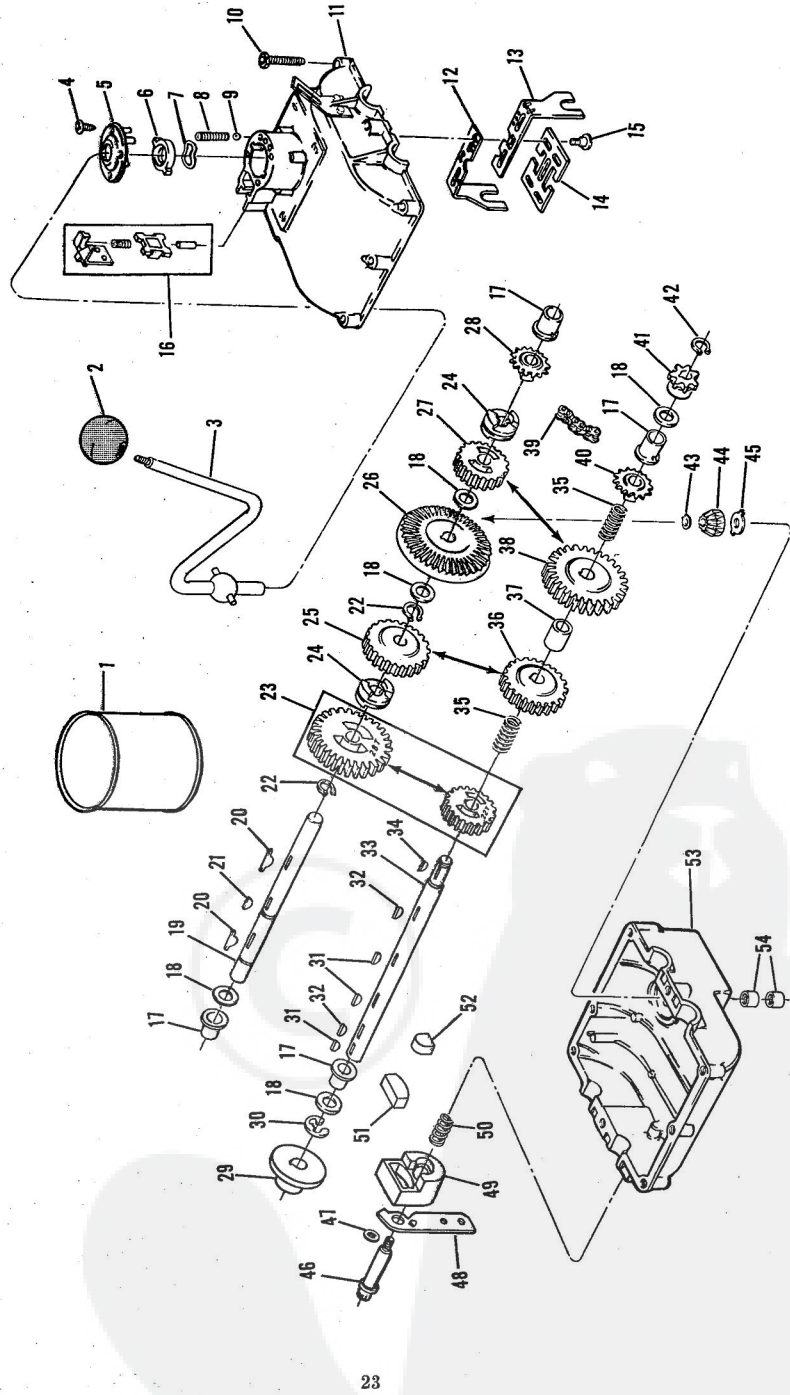

ROPER 26" RIDING LAWN MOWER MODEL NUMBER K52136R
TRANSMISSION ASSEMBLY PART NUMBER 370168

ROPER 26" RIDING LAWN MOWER MODEL NUMBER K52136R

TRANSMISSION ASSEMBLY PART NUMBER 370168

Ref. No.	Part No.	Part Name	Ref. No.	Part No.	Part Name	Ref. No.	Part No.	Part Name
1	358354	Grease (Shell Darina AX) (1 lb. Can)(Furnished Separately)	18	358318	Washer (.030) Plain	36	358326	Gear - Spur 25 Tooth
2	358862	Knob - Transmission (Furnished Separately)		358316	Washer (.040) Black	37	358328	Spacer
3	370190	Shift Lever Assembly		358319	Washer (.050) Plated (A Total Combination of 6 Required)	38	358329	Gear - Spur 30 Tooth
4	339742	Screw, Self-Tapping #10-24 x 7/16	19	364876	Shaft, Drive	39	358338	Chain
5	368009	Cover - Nylon	20	358342	Key, Hi-Pro, Special	40	358339	Sprocket - 12 Tooth (Special)
6	365276	Insert - Nylon	21	358349	Key, Woodruff #9	41	365278	Sprocket - 7 Tooth
7	365277	Washer, Wave .758-.645 x .105	22	365302	Retainer Ring 5/8 Shaft (#5100-62)	42	358317	Ring, Retainer
8	365275	Spring - Detent	23	364877	Gear Set Package (Furnished in Set Only for Service)	43	358334	Retainer Ring 1/2 Shaft (#5100-50)
9	365274	Ball - Detent	24	358323	Clutch Collar	44	358333	Pinion Bevel 16 Tooth
10	350950	Screw, Hex Head Machine 1/4-20 x 1 1/4	25	358327	Spur Gear - 25 Tooth	45	364881	Washer, Thrust
11	368022	Housing - Upper	26	358335	Bevel Gear - 42 Tooth	46	364261	Bolt, Shoulder (Special) 1/2-3/8 x 24
12	368004	Fork Shifter - R.H.	27	358336	Spur Gear - 20 Tooth	47	364744	Washer, Plain Steel .505-3/4 x .006
13	368002	Fork Shifter - L.H.	28	358337	Brake Disc	48	368023	Actuating Lever Assembly
14	358343	Plate, Lock-Out	29	364260	Sprocket - 12 Tooth (Special)	49	364258	Brake Jaw
15	358344	Screw, Lock-Out	30	352364	E-Ring 5/8 Shaft	50	370103	Spring, Compression
16	370303	Switch Kit Assembly	31	358353	Key, Woodruff #61	51	370104	Puck, Friction
17	358320	Bearing, Flange	32	358352	Key, Woodruff #3	52	364259	Puck, Friction
			33	364880	Shaft, Output	53	364882	Housing - Lower
			34	358351	Key, Woodruff #4	54	358331	Bearing - Needle
			35	358324	Spring - Compression	55	358330	Shaft, Input
						56	358350	Key, Woodruff #2