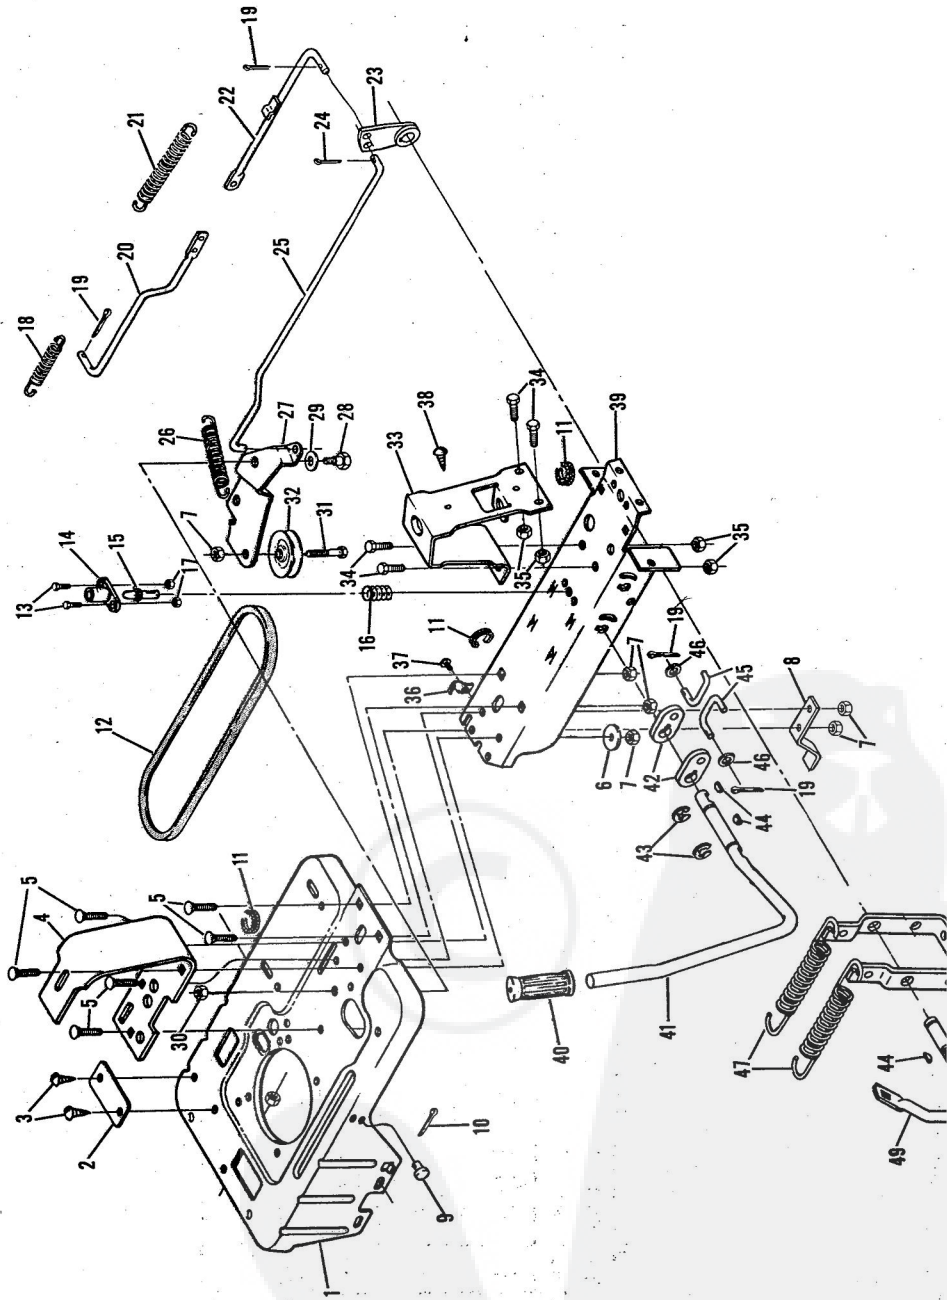

ROPER 26" RIDING LAWN MOWER MODEL NUMBER K52136R

ROPER 26" RIDING LAWN MOWER MODEL NUMBER K52136R

Ref. No.	Part No.	Part Name	Ref. No.	Part No.	Part Name	Ref. No.	Part No.	Part Name	Ref. No.	Part No.	Part Name
1	370347	Rear Pan	18	362755	Spring - Brake Rod	35	354922	Nut, Keps 5/16-18			
2	370167	Number Plate	19	32947	Cotter Pin 3/32 x 3/4	36	368757	Clamp			
3	354562	Screw, Self-Tapping #10-24 x 3/8	20	367176	Brake Rod - Rear	37	354583	Screw, Self-Tapping 1/4-20 x 1/2			
4	367221	Seat Spring	21	364284	Spring - Brake Rod Front	38	339742	Screw, Self-Tapping 1/4-20 x 7/16 (Ground)			
5	368017	Bolt, Carriage 3/8-16 x 1 1/4	22	367223	Brake Rod Front Assembly	39	369247	Channel			
6	367354	Washer 2 3/8-156 x .765	23	367163	Clutch Arm	40	367653	Handle Grip			
7	351961	Nut, Lock 3/8-16	24	363640	Motion Clutch Rod	41	370140	Clutch Handle			
8	369900	Housing Snubber	25	367397	Motion Clutch Rod	42	367168	Clutch Pivot			
9	367367	Pin	26	367610	Motion Idler Spring	43	352364	E-Ring 5/8 Shaft			
10	33145	Cotter Pin 3/32 x 1	27	367174	Motion Idler	44	352859	Key, Woodruff #61			
11	367358	Grommet	28	355855	Bolt, Shoulder 5/16-24	45	367169	Link			
12	367346	Belt	29	367725	Washer, Flat Steel .531-1 1/2 x .134	46	351785	Washer, Flat Steel .400-7/8 x .063			
13	357917	Screw, Hex Head w/Washer 1/4-20 x 3/4	30	354958	Nut, Nylon 5/16-24	47	367626	Spring			
14	364263	Parking Brake Post	31	355918	Screw, Hex Head 3/8-16 x 1 1/2	48	367165	Hanger Bracket			
15	364265	Plunger	32	353018	Idler Pulley	49	367396	Foot Pedal Shaft			
16	364286	Spring	33	370233	Steering Shaft Support	50	353748	Washer, Flat Steel .640-1 x .063			
17	353838	Nut, Keps 1/4-20	34	354262	Screw, Hex Head 5/16-18 x 5/8