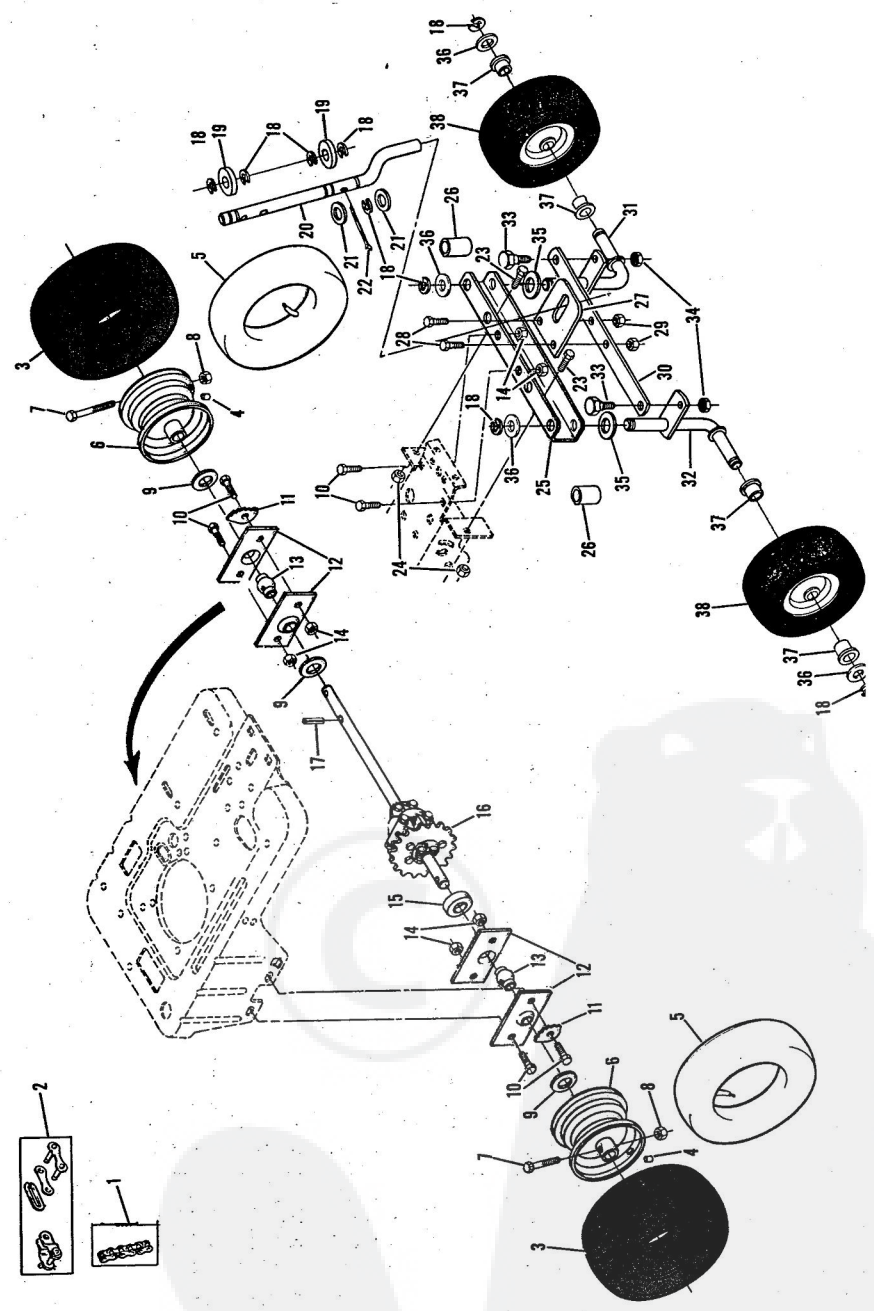

ROPER 26" RIDING LAWN MOWER MODEL NUMBER K52136R

ROPER 26" RIDING LAWN MOWER MODEL NUMBER K521366

Ref. No.	Part No.	Part Name	Ref. No.	Part No.	Part Name	Ref. No.	Part No.	Part Name	Ref. No.	Part No.	Part Name
1	367412	Chain #41 (86 Pitches)	12	367173	Bearing Cup (R.R. - L.R.)	29	367818	Nut, Lock 5/16-18	37	364906	Bearing (R.F. - L.F.)
2	360474	Repair Link Kit (For Service Only) (Incl. Offset Link and Connecting Link)	13	362346	Bearing (R.R. - L.R.)	30	367159	Tie Bar	38	367416	Wheel and Tire Assembly (10.50 x 3.50) (Incl. Ref. #37) (R.F. - L.F.)
3	367747	Tire - (R.R. - L.R.)	14	354922	Nut, Keps 5/16-18	31	367158	Kingpin Assembly - L.H.			
4	359192	Valve Cap (R.R. - L.R.)	15	367611	Differential Spacer	32	367154	Kingpin Assembly - R.H.			
5	359038	Inner Tube (Incl. Ref. #4)	16	367414	Differential Assembly (See Page 25)	33	355855	Bolt, Shoulder 5/16-24			
6	367746	Rim (R.R. - L.R.)	17	353067	Roll Pin 3/16	34	354958	Nut, Nylon 5/16-24			
7	367349	Bolt, Hex Head (Grade 5) 5/16-18 x 1 5/8 (R.R. - L.R.)	18	352364	E-Ring 5/8 Shaft	35	367338	Washer (Special)			
8	353087	Nut, Lock 5/16-18 (R.R. - L.R.)	19	367336	Shaft Ring	36	353848	Washer, Flat Steel .630-1 x 5/16 (R.F. - L.F.)			
9	352966	Washer, Flat Steel .765-1 1/4 x .060	20	369082	Steering Shaft						
10	354982	Screw, Hex Head 5/16-18 x 3/4	21	357911	Washer, Flat Steel .640-1 1/4 x .063						
11	367703	Chain Adjuster (R.R. - L.R.)	22	32655	Cotter Pin 1/8 x 1						
			23	356386	Screw, Hex Head 3/8-16 x 7/8						
			24	351961	Nut, Lock 3/8-16						
			25	367149	Cross Member						
			26	367153	Bearing						
			27	367160	Steering Plate						
			28	351447	Screw, Hex Head 5/16-18 x 7/8