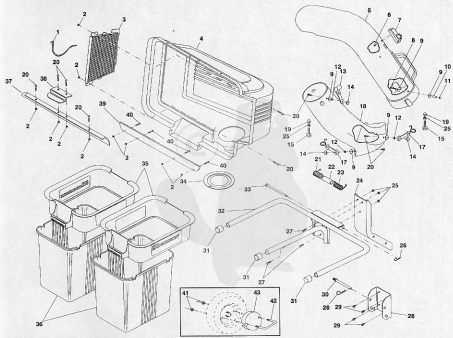

REPAIR PARTS

GRASS CATCHER - - MODEL NUMBER CE36A

REPAIR PARTS

GRASS CATCHER - - MODEL NUMBER CE36A

KEY NO.	PART NO.	DESCRIPTION	KEY NO.	PART NO.	DESCRIPTION
1	7192J	Tie, Cable	23	132983	Spring, Cover R.H. (gray)
2	69180	Locknut #10-24	24	127720X	Post, Support
3	127533	Screen, Cover	25	63124	Locknut 5/16 x 18
4	126816	Cover	26	4939M	Spring, Retainer
5	126588	Chute, Upper	27	74760512	Bolt, Hex 5/16-18 x 3/4
6	18021008	Screw, Special	28	130889	Bracket, Mounting
7	130933	Indicator, Bagger Full	29	17490508	Screw, Thread Rolling 5/16-18 x 1/2
8	87175	Screw, #10-24 x 1-1/8	30	131137	Pin, Support Post
9	19061216	Washer 3/16 x 3/4 x 18 Ga.	31	134496	Cap, Tubing End
10	7206J	Spacer, Split	32	126919X	Bagger, Frame
11	60867	Nut, Acorn #10-24	33	126600	Pin, Hinge
12	10071000	Washer, lock	34	127534	Gasket, Cover
13	109809X	Latch, Chute	35	129585	Container, Top
14	2029J	Nut, Weld	36	129586	Container, Bottom
15	74930518	Bolt, Hex 5/16-18 x 1	37	132258	Seal, Cover
17	130758	Latch Assy., Bagger <i>→ top of the rubber part of the mounting kit</i>	38	131659	Latch Handle, Cover
18	131270	Chute, Lower	39	135495	Strip, Seal
19	133841	Nut, Acorn 5/16-18	40	71141008	Screw #10-24 x 1/2
20	71161010	Screw #10-24 x 5/8	41	73800600	Locknut 3/8-18
21	132798	Spring, Cover L.H. (black)	42	123699X	U-Bolt
22	133235	Spacer, Cover	43	123635X	Weight, Wheel
			—	104419X	Bag, 3.0 mil 30 Gallon Trash (not included with bagger)
			—	132409	Owner's Manual (English)
			—	132471	Owner's Manual (French)

- 130304 kit baulon, comes, cd. -