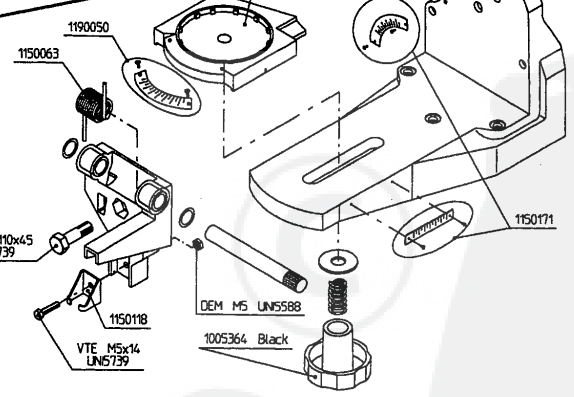

- KIT 1150152 Red (230Vac)
- KIT 1150242 Red (230Vac-CH)
- KIT 1150246 Red (230Vac-AUST.)
- KIT 1150163 Red (120Vac)

SUPER JOLLY 230Vac - 120Vac SPARE PARTS EXPLODED VIEW

KIT 1150159 Black

**TECOMEC
F-SUPER JOLLY**