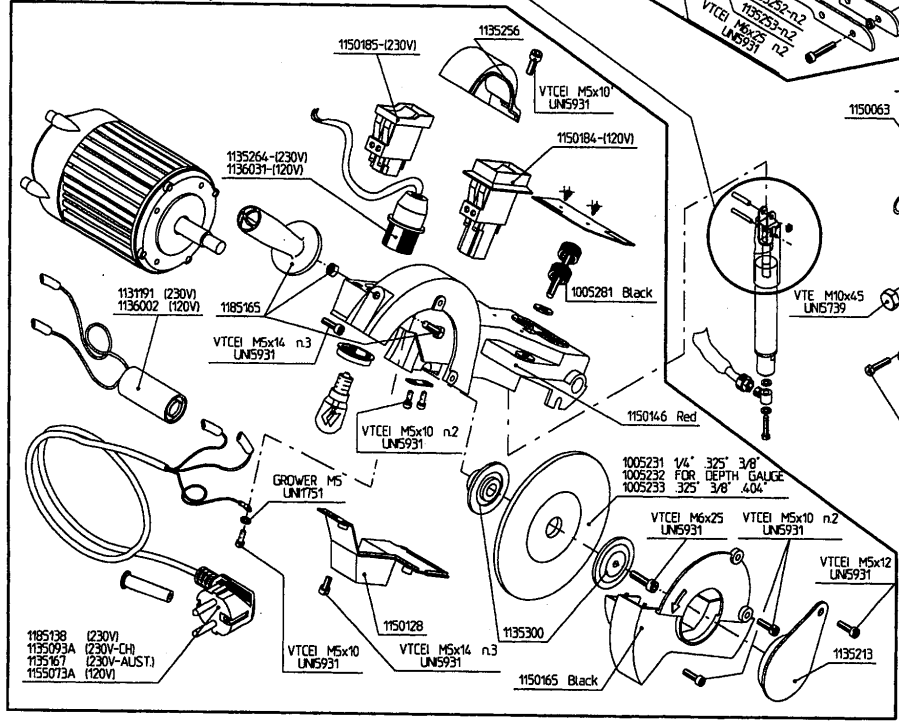

- KIT 1150152 Red (230Vac)
- KIT 1150242 Red (230Vac-CH)
- KIT 1150246 Red (230Vac-AUST.)
- KIT 1150163 Red (120Vac)

SUPER JOLLY 230Vac - 120Vac SPARE PARTS EXPLODED VIEW

KIT 1150159 Black

**TECOMEC
F-SUPER JOLLY**