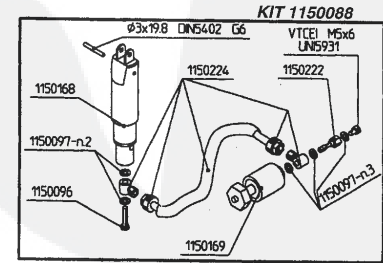

- KIT 1150152 Red (230Vac)
- KIT 1150242 Red (230Vac-CH)
- KIT 1150246 Red (230Vac-AUST.)
- KIT 1150163 Red (120Vac)

SUPER JOLLY 230Vac - 120Vac SPARE PARTS EXPLODED VIEW

KIT 1150159 Black

**TECOMEC
F-SUPER JOLLY**