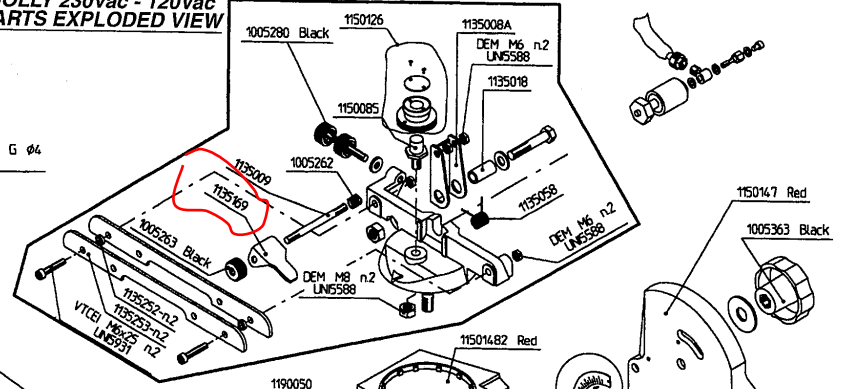

- KIT 1150152 Red (230Vac)
- KIT 1150242 Red (230Vac-CH)
- KIT 1150246 Red (230Vac-AUST.)
- KIT 1150163 Red (120Vac)

SUPER JOLLY 230Vac - 120Vac SPARE PARTS EXPLODED VIEW

KIT 1150159 Black

**TECOMEC
F-SUPER JOLLY**