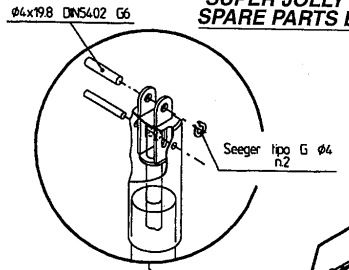

- KIT 1150152 Red (230Vac)
- KIT 1150242 Red (230Vac-CH)
- KIT 1150246 Red (230Vac-AUST.)
- KIT 1150163 Red (120Vac)

SUPER JOLLY 230Vac - 120Vac SPARE PARTS EXPLODED VIEW

KIT 1150159 Black

**TECOMEC
F-SUPER JOLLY**