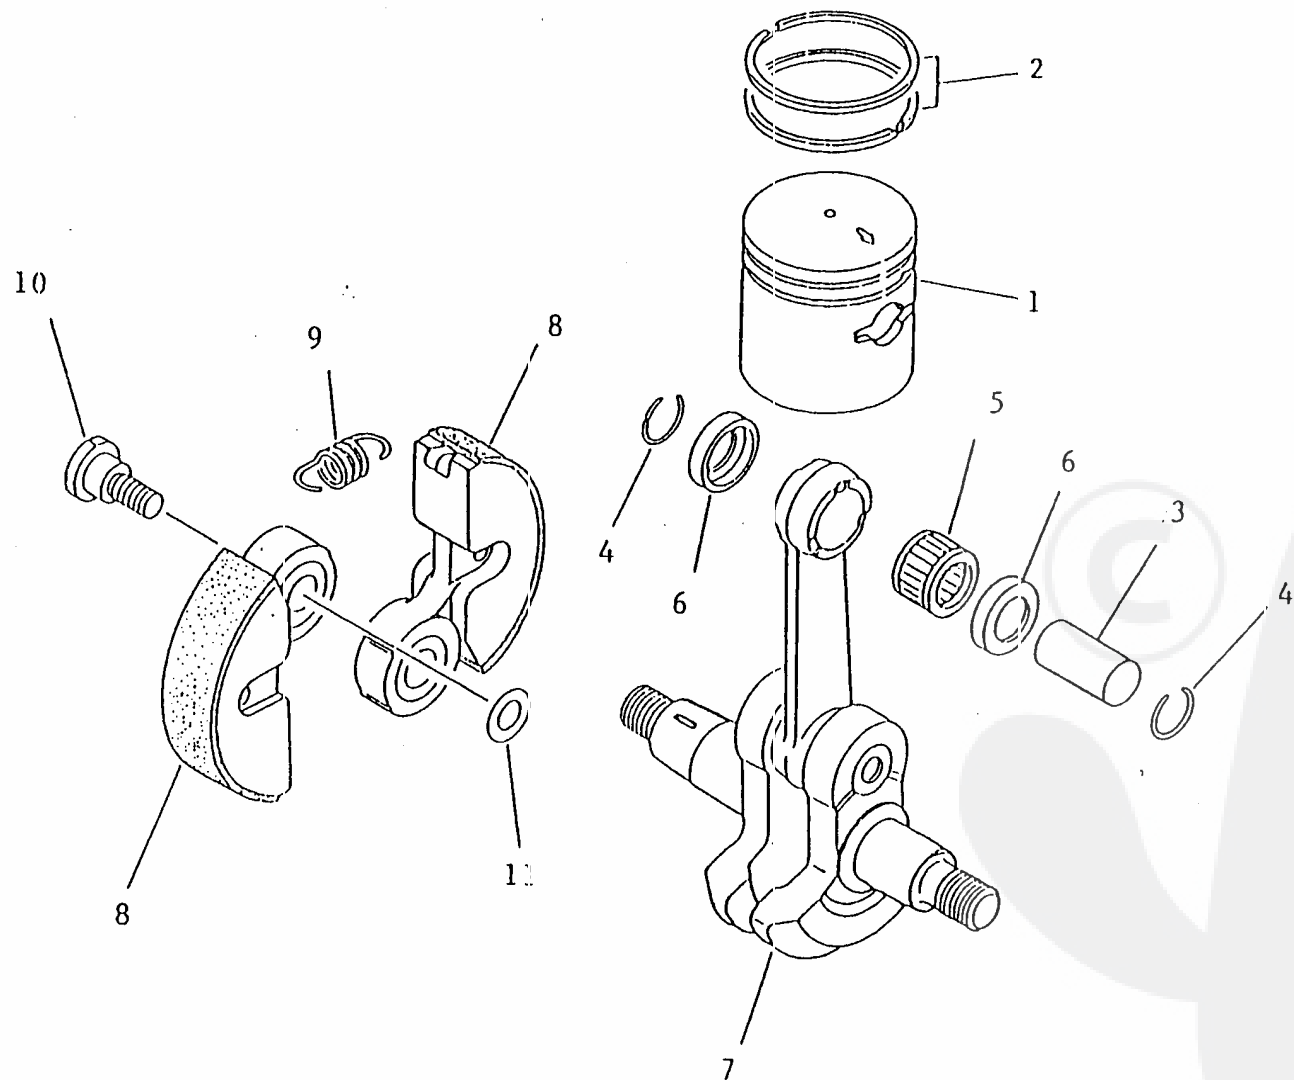

Re: Crankcase , Fan cover

- 3 -

2. CRANKCASE
FAN COVER

Ref No		Part Name	Part No	Qty
		CRANKCASE ASSY	70030-21100	1
2- 1	*	CRANKCASE-S	70030-21110	1
2- 2	*	CRANKCASE-M	70030-21120	1
2- 3	*	DOWEL PIN	70030-21140	4
2- 4	*	BEARING	02030-06001	2
2- 5	*	OIL SEAL	20000-21211	1
2- 6	*	OIL SEAL	70030-21220	1
2- 7	*	SCREW	01210-05250	3
2- 8	*	VOLUTE CASE	70030-21310	1
2- 9	*	SCREW	01213-04120	3
		FAN COVER ASSY	70030-31101	1
2-10	*	FAN COVER	70030-31190	1
2-11	*	BEARING	02006-06201	1
2-12	*	SNAP RING	02432-32120	1
2-13	*	CLUTCH DRUM	70030-31120	1
2-14	*	SNAP RING	20000-31140	1
2-15	*	SNAP RING	70030-31150	1
2-16	*	SCREW	01210-05160	3
2-17	*	SCREW	01210-05500	1
2-18	*	CLAMP	70030-31310	1
2-19	*	BOLT	01017-05250	1
2-20	*	ENGINE COVER-L	70030-32110	1
2-21	*	ENGINE COVER-R	70030-32121	1
2-22	*	NAME PLATE	70030-32170	1
2-23	*	SCREW	01210-05160	3

<<BELGIUM-F20.000021>>

Ref No		Part Name	Part No	Q'ty
2-24	*	SCREW	01213-05250	3
2-25	*	SCREW	01210-05500	2
2-26	*	SPRING WASHER	01600-05131	1
2-27	*	WASHER	01610-05080	1

Re: Piston , Crankshaft

<<BELGIUM-F20.000030>>

3 . P I S T O N
C R A N K S H A F T

Ref No	Part Name	Part No	Q'ty
3- 1	PISTON	70030-41110	1
3- 2	PISTON RING	70030-41210	2
3- 3	PISTON PIN	70030-41310	1
3- 4	SNAP RING	70030-41320	2
3- 5	NEEDLE BEARING-SE	70030-41330	1
3- 6	THRUST WASHER	70030-41340	2
3- 7	CRANKSHAFT ASSY	70030-42000	1
	CLUTCH SHOE ASSY	70000-51103	1
3- 8 *	CLUTCH SHOE	20000-51113	2
3- 9 *	CLUTCH SPRING	70000-51220	1
3-10 *	CLUTCH BOLT	20000-51212	2
3-11 *	WASHER	22100-71430	2