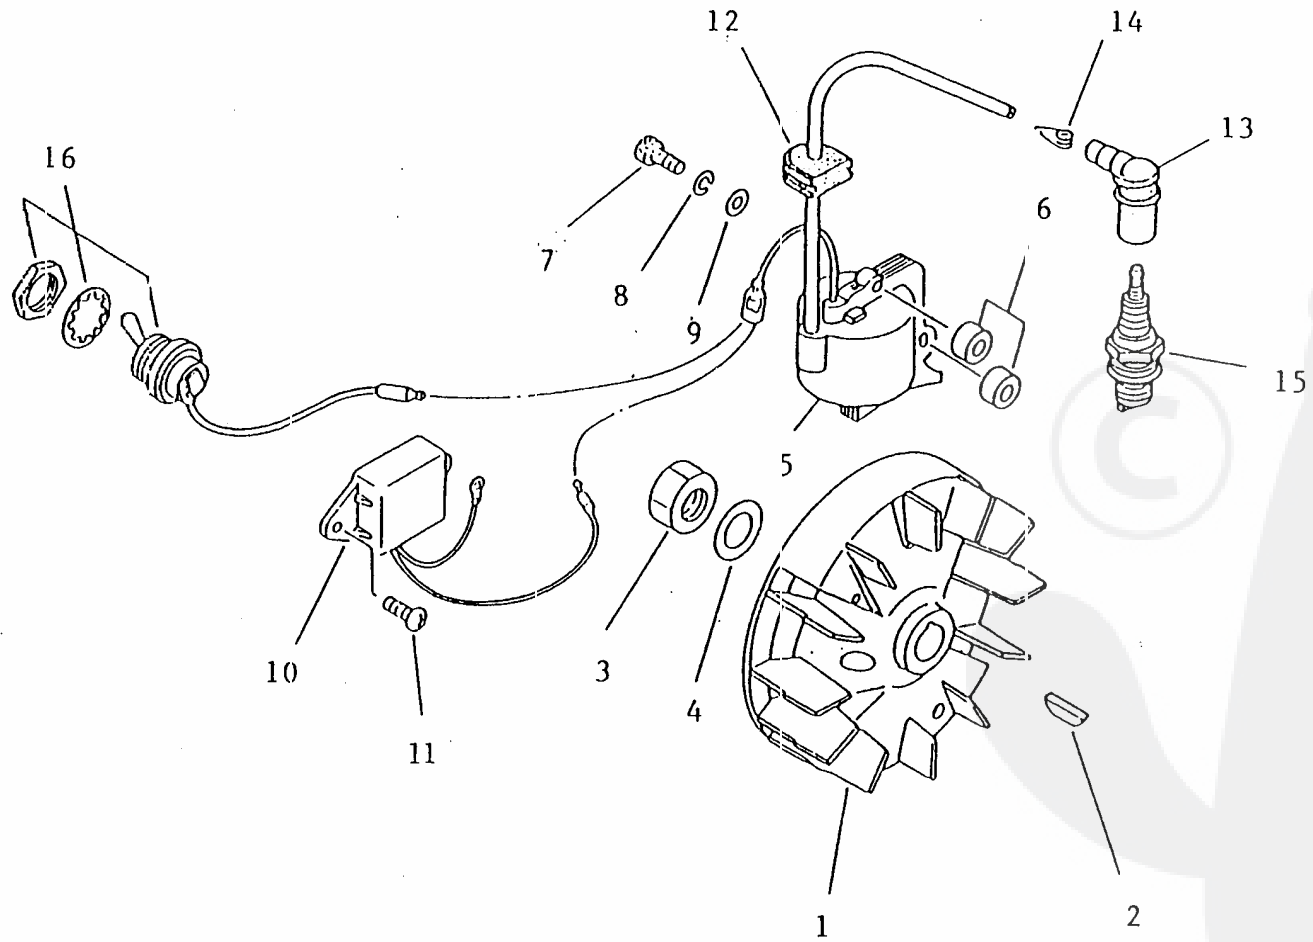

Re: Magneto

<<BELGIUM-F20.000040>>

4 . M A G N E T O

Ref No	Part Name	Part No	Q'ty
4- 1	ROTOR	70030-71201	1
4- 2	WOODRUFF KEY	22100-43210	1
4- 3	NUT	22100-43231	1
4- 4	WASHER	01611-08160	1
4- 5	COIL	70030-71610	1
4- 6	INSULATOR	70030-71620	2
4- 7	BOLT	01020-04200	2
4- 8	SPRING WASHER	01600-04101	2
4- 9	WASHER	20010-71650	2
4-10	UNIT	70030-71711	1
4-11	SCREW	20000-31330	2
4-12	GROMMET	70030-72110	1
4-13	PLUG CAP	20010-72221	1
4-14	SPRING, spark plug	20000-72230	1
4-15	SPARK PLUG	20000-73111	1
4-16	SWITCH	70030-74110	1