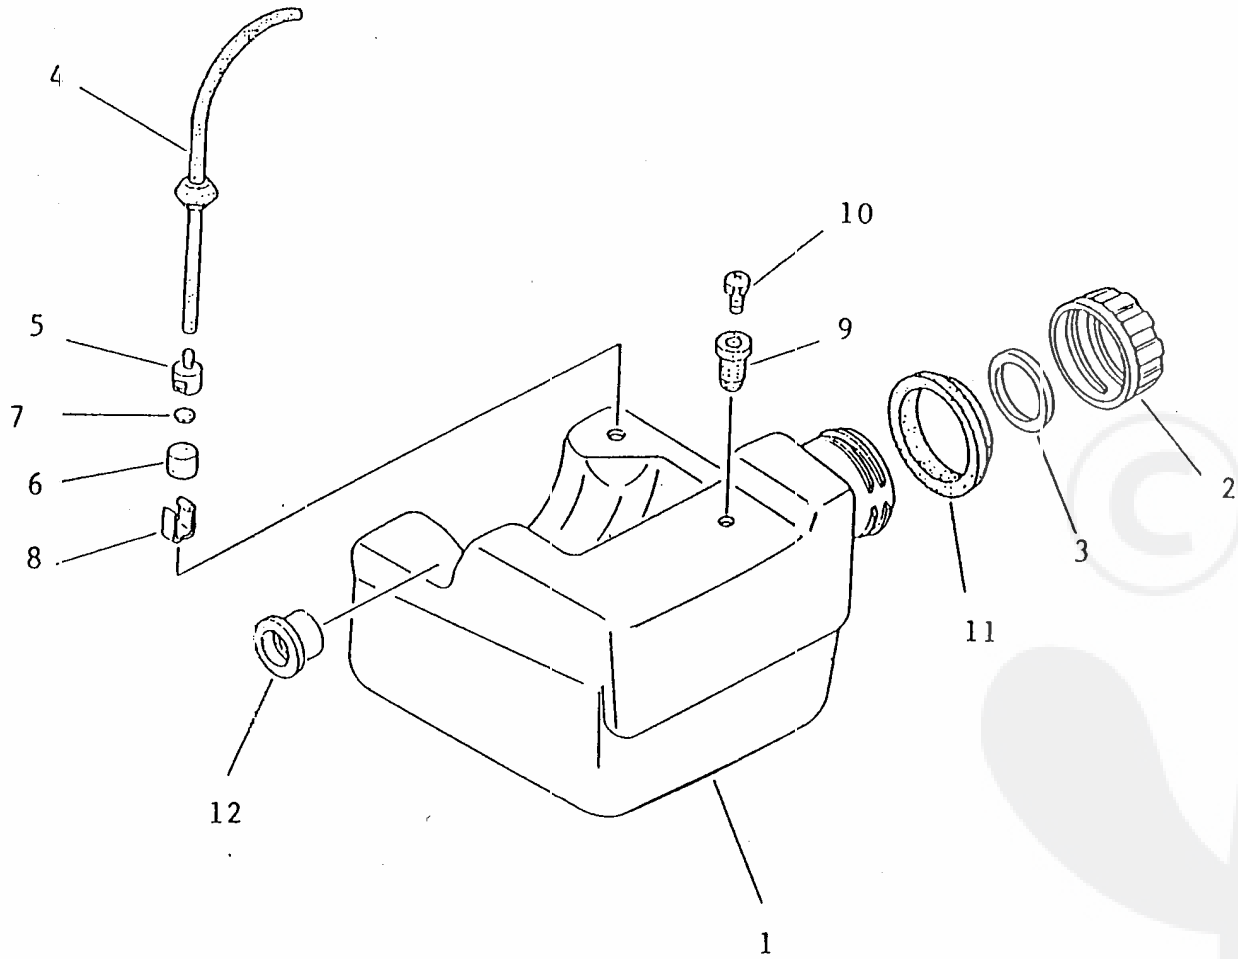

Re: Fuel tank

7. FUEL TANK

Ref No		Part Name	Part No	Q'ty
		FUEL TANK ASSY	70030-85000	1
7- 1	*	FUEL TANK	70030-85110	1
	*	FUEL CAP ASSY	70030-85200	1
7- 2	**	FUEL CAP	70030-85210	1
7- 3	**	GASKET, fuel cap	70030-85220	1
7- 4	*	FUEL PIPE COMP.	70030-85300.	1
	*	FUEL FILTER COMP.	70030-85400	1
7- 5	**	WEIGHT, fuel	70030-85410	1
7- 6	**	FILTER-A	70030-85420	1
7- 7	**	FILTER-B	70030-85430	1
7- 8	**	CLIP, filter	70030-85440	1
	*	BREATHER COMP.	70030-85500	1
7- 9	**	BREATHER BODY	70030-85510	1
7-10	**	SCREW	01211-03060	1
7-11	**	CUSHION	70030-86110	1
7-12	**	CUSHION	70030-86120	1