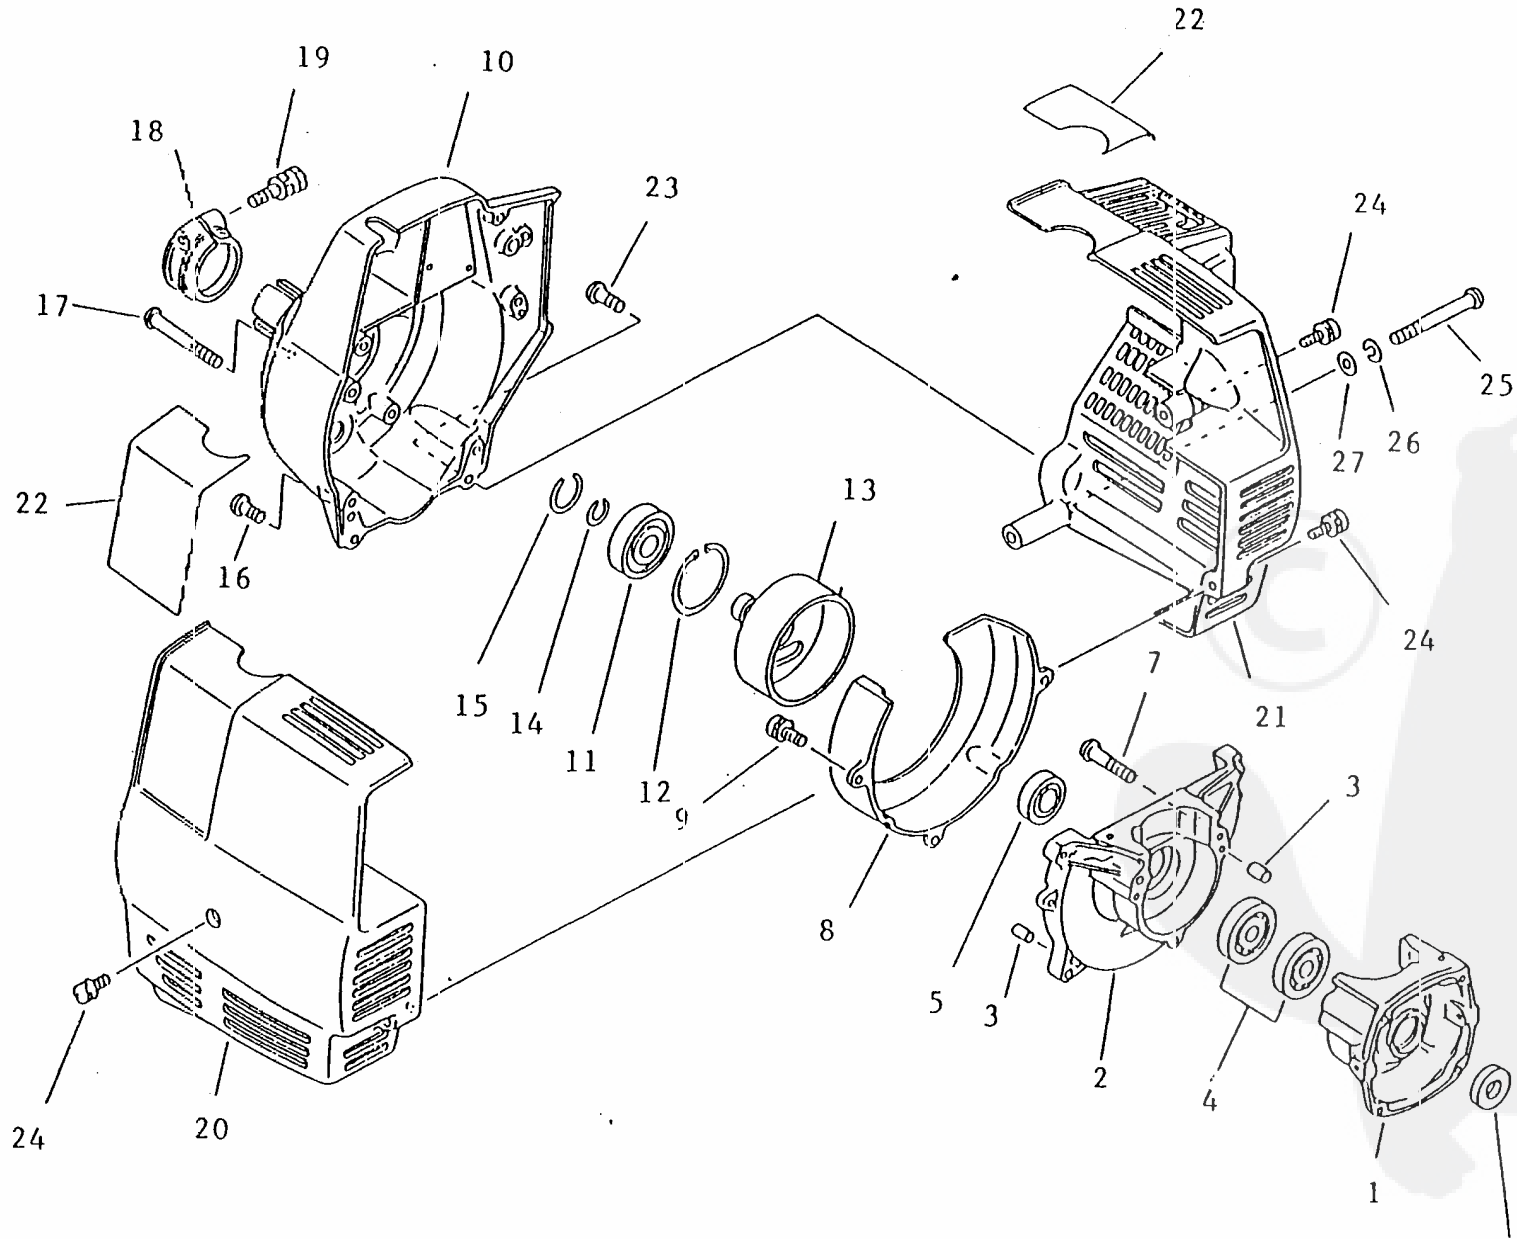

Re: Crankcase , Fan cover

- 3 -

2. CRANKCASE
FAN COVER

Ref No		Part Name	Part No	Qty
		CRANKCASE ASSY	70030-21100	1
2- 1	*	CRANKCASE-S	70030-21110	1
2- 2	*	CRANKCASE-M	70030-21120	1
2- 3	*	DOWEL PIN	70030-21140	4
2- 4	*	BEARING	02030-06001	2
2- 5	*	OIL SEAL	20000-21211	1
2- 6	*	OIL SEAL	70030-21220	1
2- 7	*	SCREW	01210-05250	3
2- 8	*	VOLUTE CASE	70030-21310	1
2- 9	*	SCREW	01213-04120	3
		FAN COVER ASSY	70030-31101	1
2-10	*	FAN COVER	70030-31190	1
2-11	*	BEARING	02006-06201	1
2-12	*	SNAP RING	02432-32120	1
2-13	*	CLUTCH DRUM	70030-31120	1
2-14	*	SNAP RING	20000-31140	1
2-15	*	SNAP RING	70030-31150	1
2-16	*	SCREW	01210-05160	3
2-17	*	SCREW	01210-05500	1
2-18	*	CLAMP	70030-31310	1
2-19	*	BOLT	01017-05250	1
2-20	*	ENGINE COVER-L	70030-32110	1
2-21	*	ENGINE COVER-R	70030-32121	1
2-22	*	NAME PLATE	70030-32170	1
2-23	*	SCREW	01210-05160	3

<<BELGIUM-F20.000021>>

Ref No		Part Name	Part No	Q'ty
2-24	*	SCREW	01213-05250	3
2-25	*	SCREW	01210-05500	2
2-26	*	SPRING WASHER	01600-05131	1
2-27	*	WASHER	01610-05080	1

Re: Piston , Crankshaft

<<BELGIUM-F20.000030>>

3 . P I S T O N
C R A N K S H A F T

Ref No	Part Name	Part No	Q'ty
3- 1	PISTON	70030-41110	1
3- 2	PISTON RING	70030-41210	2
3- 3	PISTON PIN	70030-41310	1
3- 4	SNAP RING	70030-41320	2
3- 5	NEEDLE BEARING-SE	70030-41330	1
3- 6	THRUST WASHER	70030-41340	2
3- 7	CRANKSHAFT ASSY	70030-42000	1
	CLUTCH SHOE ASSY	70000-51103	1
3- 8 *	CLUTCH SHOE	20000-51113	2
3- 9 *	CLUTCH SPRING	70000-51220	1
3-10 *	CLUTCH BOLT	20000-51212	2
3-11 *	WASHER	22100-71430	2