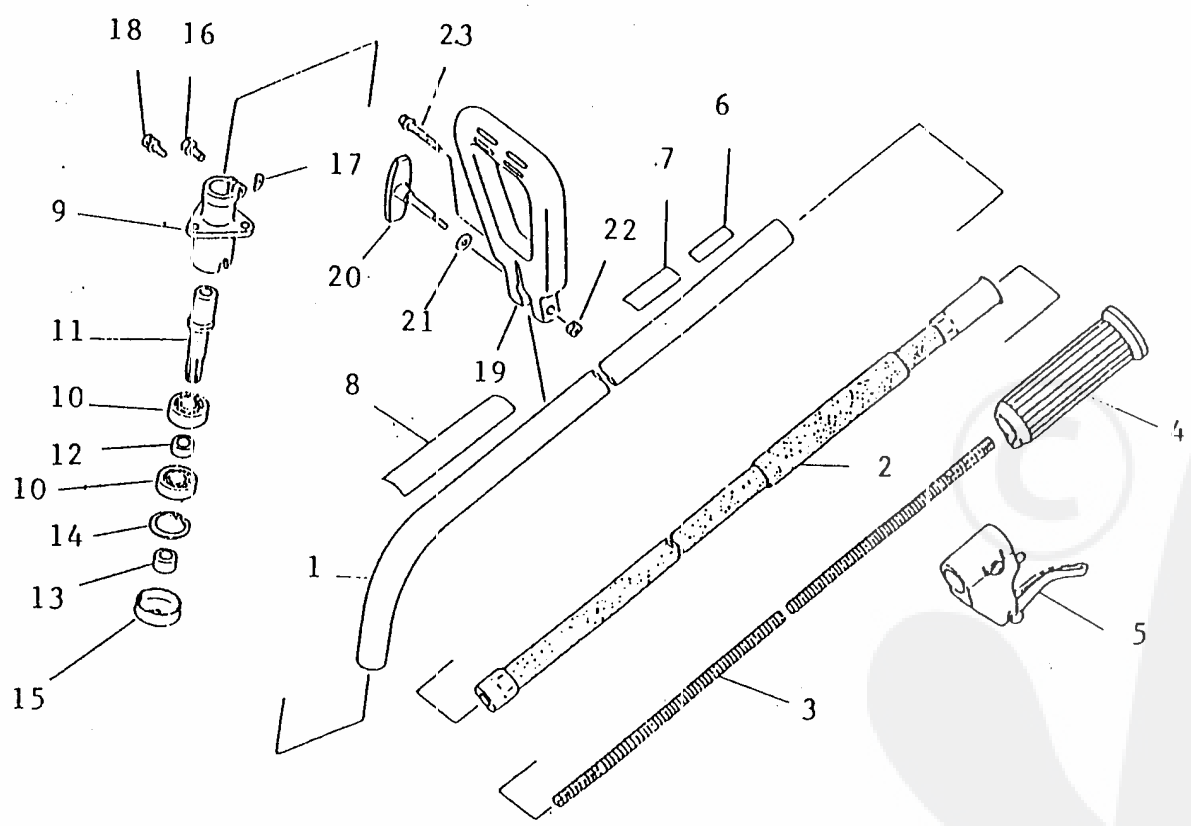

Re: Handle

<<BELGIUM-F20.000080>>

8 . O U T E R   P I P E
H A N D L E

Ref No		Part Name	Part No	Q'ty
		OUTER PIPE ASSY	72030-12001	1
8- 1	*	OUTER PIPE	72030-12111	1
8- 2	*	FLEXIBLE LINER	72030-12120	1
8- 3	*	FLEXIBLE SHAFT	72030-12410	1
8- 4	*	GRIP	72030-12131	1
8- 5	*	THROTTLE LEVER	72030-12310	1
8- 6	*	LABEL, caution	19402-00024	1
8- 7	*	HANDLE LABEL	72017-12150	1
8- 8	*	NAME PLATE	72005-12510	1
		SHAFT CASE ASSY	72030-13100	1
8- 9	*	SHAFT CASE	72030-13110	1
8-10	*	BEARING	02006-06001	2
8-11	*	SHAFT	72030-13120	1
8-12	*	COLLAR-A	72030-13130	1
8-13	*	COLLAR-B	72030-13140	1
8-14	*	SNAP RING	02432-28120	1
8-15	*	HOLDER	72030-13150	1
8-16	*	BOLT	01017-05250	1
8-17	*	SHIM	22000-13420	1
8-18	*	SCREW	01213-05100	1
		HANDLE ASSY	72030-14101	1
8-19	*	HANDLE	72030-14111	1
8-20	*	KNOB	72030-14120	1
8-21	*	WASHER	72030-14130	1
8-22	*	NUT	01500-06051	2