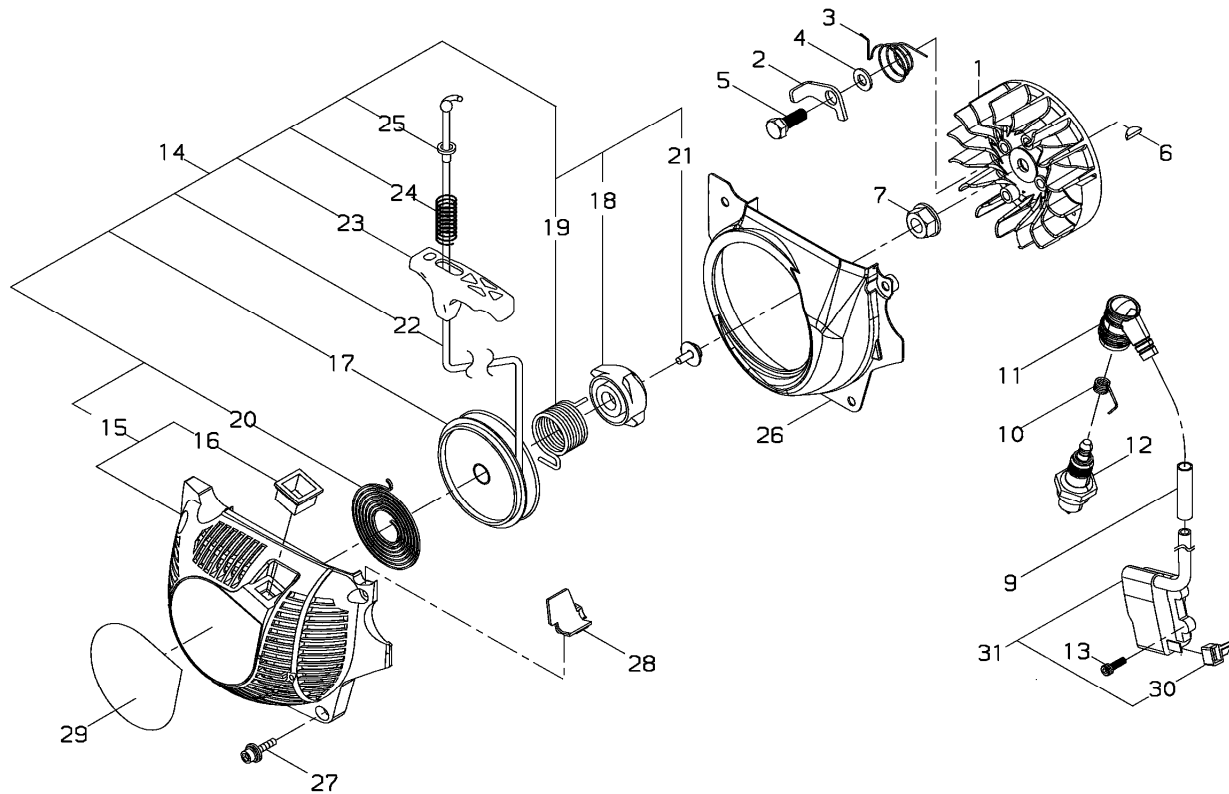

6. MAGNETO, RECOIL STARTER

KEY	LV	PART NUMBER	Q'TY	DESCRIPTION	REMARKS	NOTE1	NOTE2
28		69025-75310	1	GROMMET			
29		69032-91320	1	LABEL TRADE			
30		39311-71320	1	BODY, TERMINAL			
31		39311-71360	1	COIL