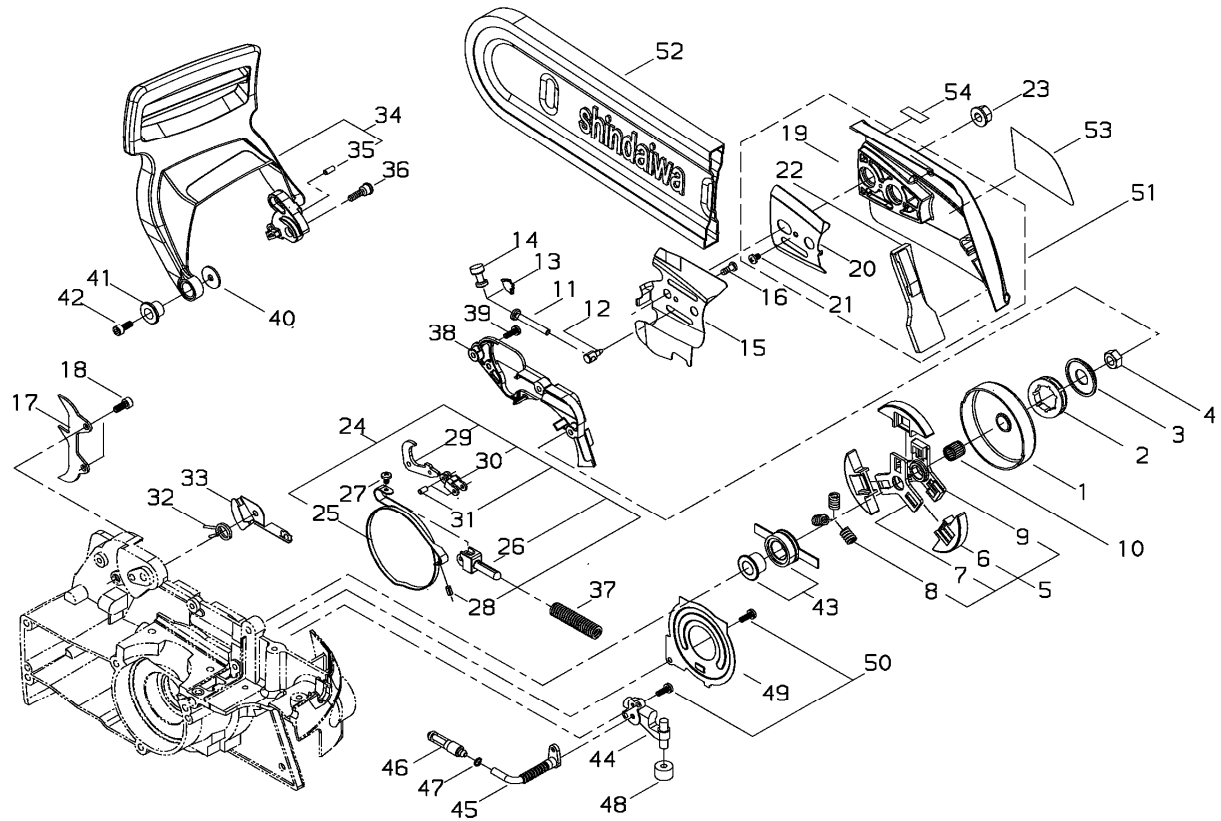

5. CLUTCH, CLUTCH COVER

KEY	LV	PART NUMBER	Q'TY	DESCRIPTION	REMARKS	NOTE1	NOTE2
53		69032-91330	1	LABEL TRADE			
54		19401-00093	1	LABEL INST