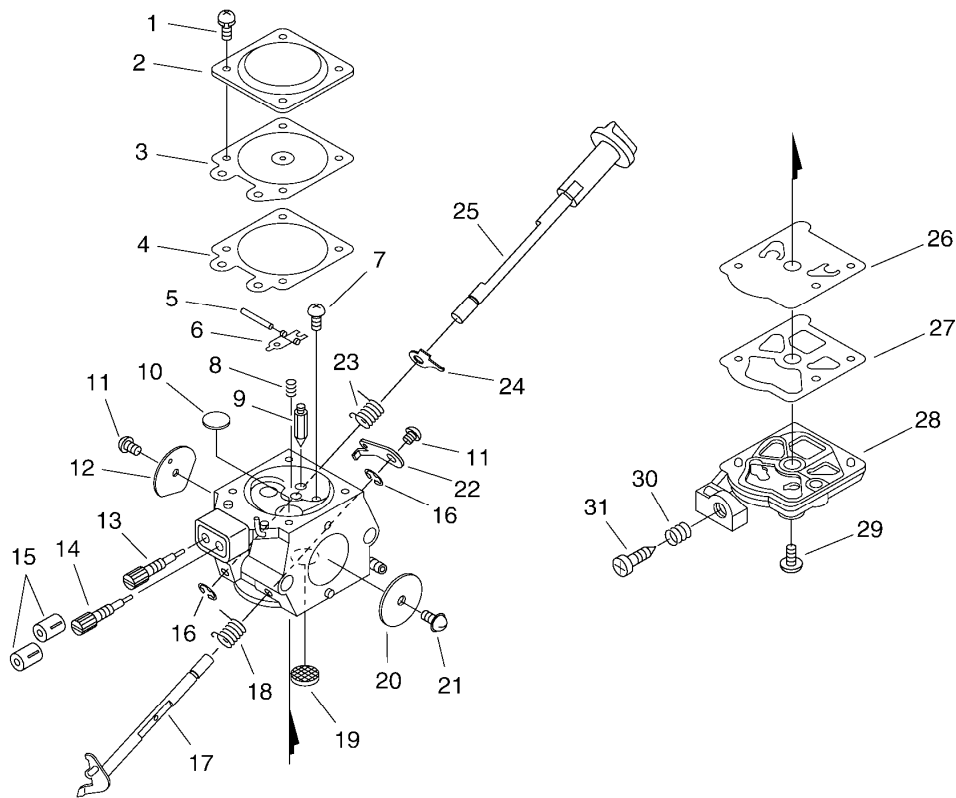

7. CARBURETOR

KEY	LV	PART NUMBER	Q'TY	DESCRIPTION	REMARKS	NOTE1	NOTE2
26	•	52130-01160	1	DIAHRAGM FUEL PUMP			
27	•	52130-01270	1	GASKET FUEL PUMP			
28	•	52130-01260	1	COVER FUEL PUMP			
29	•	52130-01150	1	SCREW PUMP COVER			
30	•	52130-01310	1	SPRING IDLE ADJUST			
31	•	52130-01320	1	SCREW IDLE ADJUST