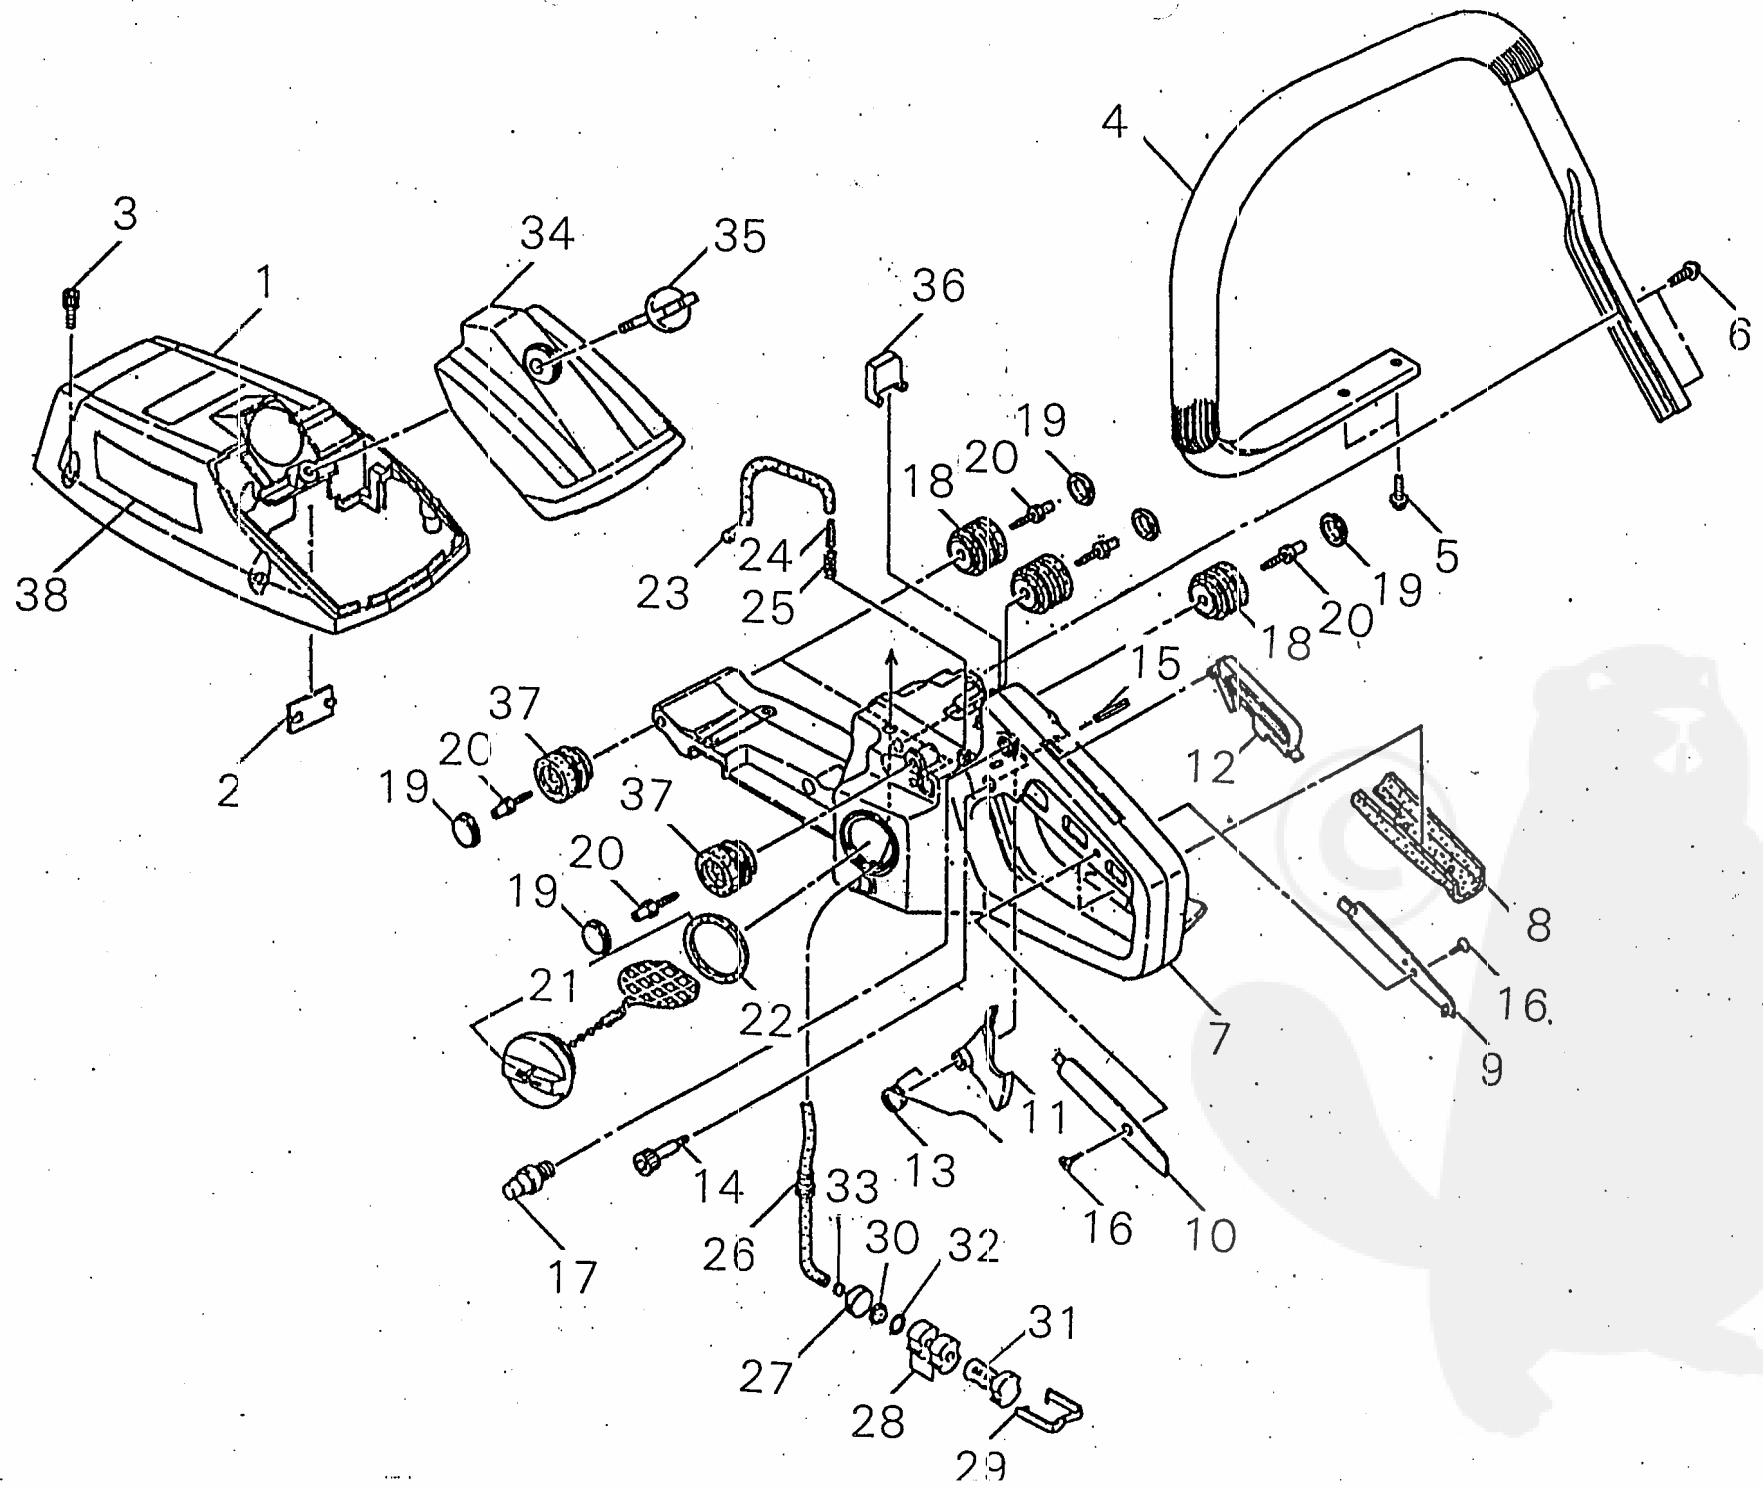

PRICE: (ST)

ENGINE

Ref. No	Part No.	Part Name	Q'ty	Remarks
2-	22160-21102	CRANK CASE M SUB ASSY	1	
	22160-21202	CRANK CASE M COMP	1	
1	22160-21212	CRANK CASE M	1	
2	22150-21220	PULSE JOINT	1	
3	22115-57120	VALVE OIL TANK	1	
4	02030-06201	BEARING	1	
5	22150-21250	OIL SEAL	1	
6	22160-21301	CAP ASSY	1	
7	22160-21350	GASKET	1	
	72312-21401	CRANK CASE C SUB ASSY	1	
	72312-21501	CRANK CASE C COMP	1	
8	22160-21511	CRANK CASE C	1	
9	72312-21520	BOLT BAR	2	
10	02030-06201	BEARING	1	
11	22150-21250	OIL SEAL	1	
12	20000-21140	DAWEL PIN	3	
16	22160-21720	GASKET CASE	1	
13	22157-21750	BOLT	4	
14	22157-21760	SCREW PM	1	
15	22157-12130	BOLT	2	
17	22160-22100	SWITCH ASSY	1	
18	22160-22220	PLUG SWITCH	2	
19	22160-22250	STOPPER H	1	
20	22160-33730	SUPPORTER	1	
21	22160-82150	GROMMET CARBURETOR	1	

PRICE: (ST)

ENGINE

Ref. No	Part No.	Part Name	Q'ty	Remarks
5- 55	72311-54710	• BRACKET	1	
56	22160-56150	• SCREW PM SW	1	
33	22160-54511	• LEVER	1	
34	22150-54520	• INNER LEVER	1	
36	72231-54580	• BOLT LEVER	1	
37	72231-54590	• NUT LEVER	1	
38	72231-54610	• STOPPER PIN	1	
76	72231-54620	• COLLAR	1	
40	22150-54630	• SPRING LEVER	1	
41	22154-55110	GEAR	1	
42	22154-55120	THRUST PLATE	1	
43	22150-55202	OIL PUMP ASSY	1	
44	22150-55411	GASKET PUMP	1	
45	22160-55420	ELBOW	1	
57	22155-55430	FILTER	1	
46	11205-04160	SCREW PM	2	
	22160-55300	OIL PIPE ASSY	1	
47	22160-55310	• OIL PIPE	1	
48	22160-57360	• OIL FILTER	1	
49	22100-57370	• CRIP OIL FILTER	1	
	22160-56100	PUMP COVER SUB ASSY	1	
50	22160-56110	• PUMP COVER	1	
58	22160-56120	• MAT	1	
51	22160-56150	• SCREW PM SW	4	