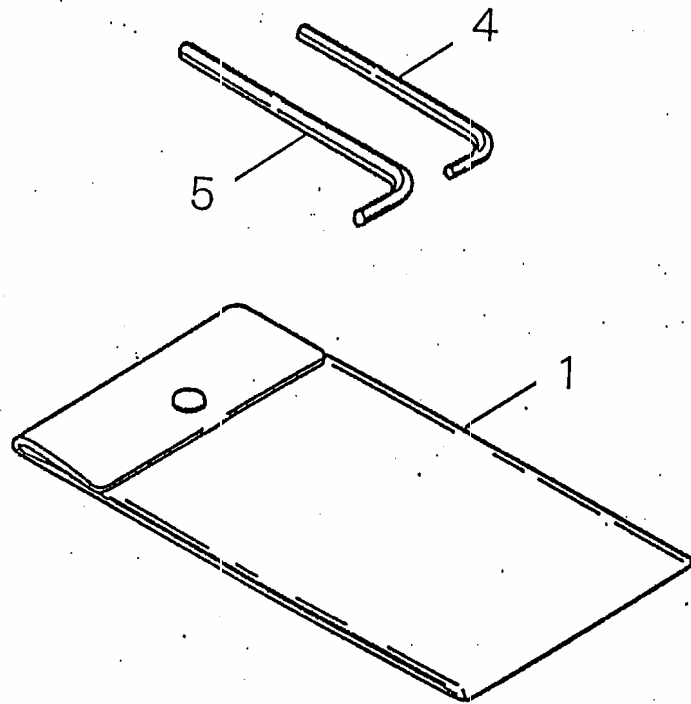

PRICE: (ST)

ENGINE

Ref. No.	Part No.	Part Name	Qty
9-	72297-91000	TOOL SET	1
1	19639-01100	• TOOL BAG	1
2	22150-91160	• DRIVER	1
3	22150-91410	• PLUG WRENCH	1
4	09026-03001	• HEXA WRENCH	1
5	09026-04001	• HEXA WRENCH	1

emarks