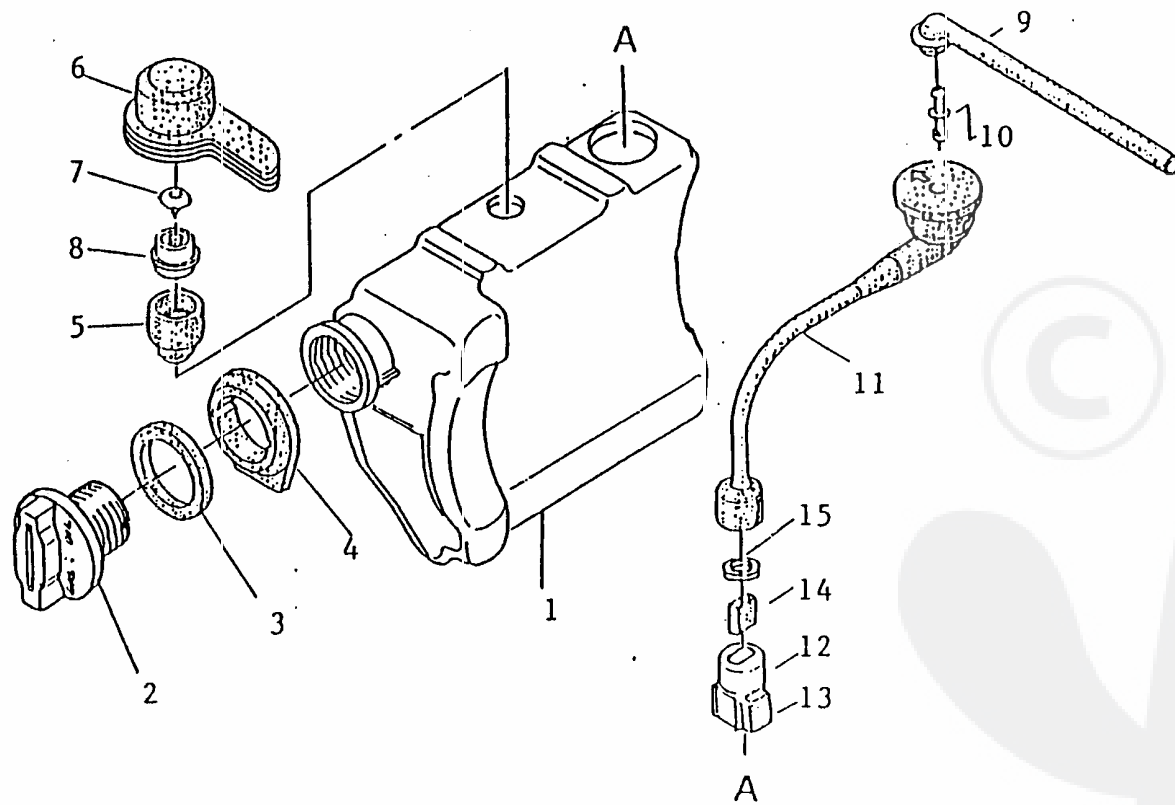

Re: Fuel tank

<<BLG-340.000100>>

10. FUEL TANK

Ref No		Part Name	Part No	Q'ty
		FUEL TANK ASSY	22104-85000	1
10- 1	*	FUEL TANK	22104-85110	1
	*	FUEL CAP ASSY	22122-85200	1
10- 2	**	FUEL CAP	22128-85210	1
10- 3	**	GASKET, fuel cap	22100-85281	1
10- 4	*	TANK SUPPORT, fuel	22122-85230	1
10- 5	*	HOLDER, valve	22122-85240	1
10- 6	*	CAP, breather	22122-85250	1
10- 7	*	VALVE, fuel	22100-85260	1
10- 8	*	RETAINER, breather	22122-85270	1
10- 9	*	FUEL PIPE	22104-85310	1
10-10	*	JOINT, fuel pipe	22100-85320	1
	*	SUCTION PIPE ASSY	22122-85300	1
10-11	**	SUCTION PIPE	22122-85330	1
	**	FUEL FILTER SUB ASSY	22100-85401	1
10-12	***	WEIGHT, fuel	22100-85411	1
10-13	***	FILTER-A	22100-85420	1
10-14	***	FILTER-B	22100-85431	1
10-15	***	CLIP	22102-85440	1