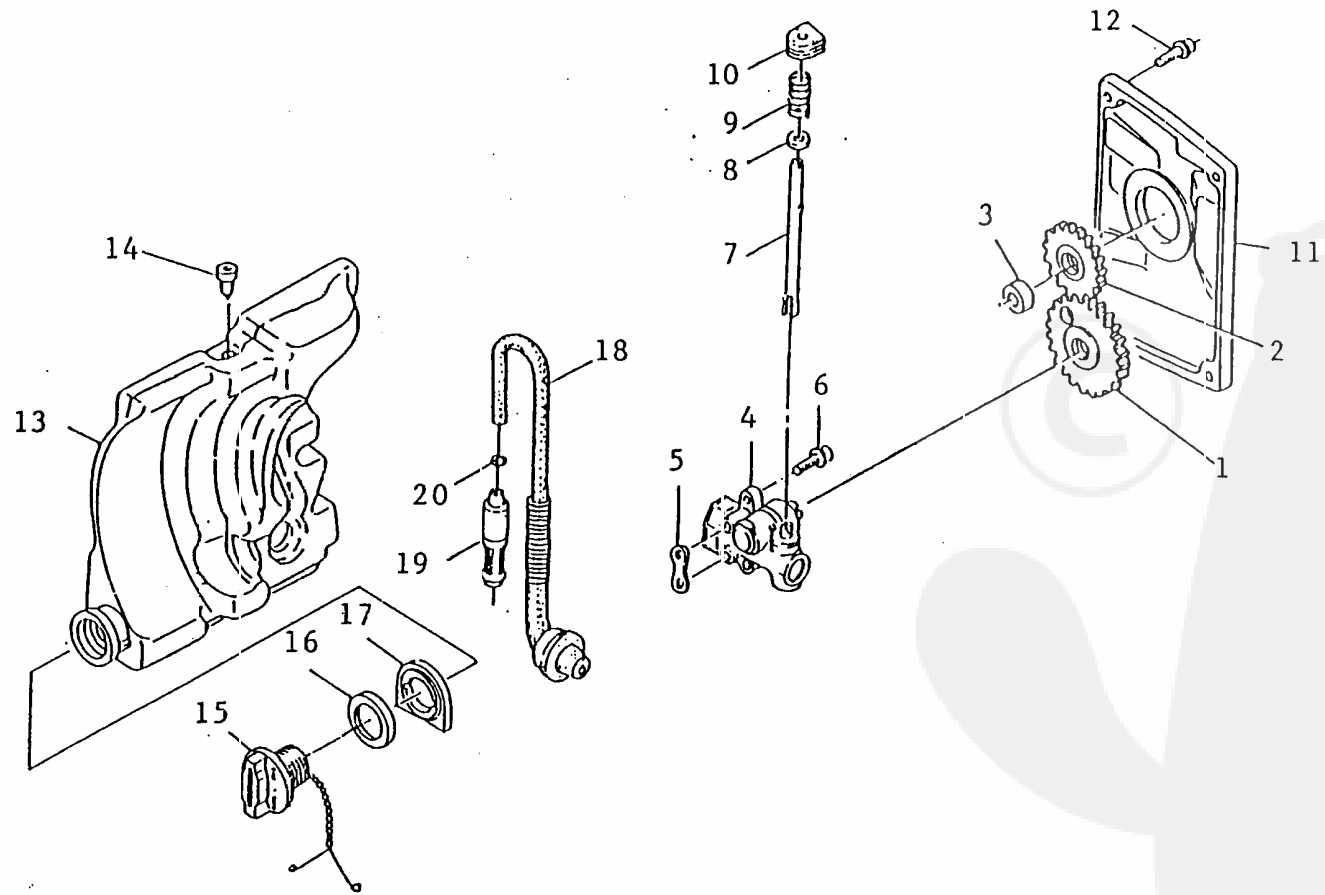

Re: Oil pump

- 13 -

6. OIL PUMP

Ref No	Part Name	Part No	Qty
6-1	GEAR	22128-55120	1
6-2	PINION	22102-55130	1
6-3	COLLAR	22102-55141	1
6-4	OIL PUMP ASSY	22106-55230	1
6-5	GASKET, oil pump	22100-55310	1
6-6	SCREW	11206-04140	2
6-7	SHAFT, oil pump	22100-55610	1
6-8	WASHER	01610-04050	1
6-9	SPRING	22100-55640	1
6-10	GROMMET, oil pump	22100-55650	1
6-11	PUMP COVER	22104-56110	1
6-12	SCREW	11205-04140	5
	OIL TANK ASSY	72116-57001	1
6-13 *	OIL TANK	22104-57111	1
6-14 *	VALVE, oil tank	22100-57120	1
	* OIL CAP ASSY	22128-57200	1
6-15 **	OIL CAP	22128-57210	1
6-16 **	GASKET, oil cap	22100-57230	1
6-17 *	TANK SUPPORT, oil	22122-57240	1
	* OIL PIPE ASSY	22122-57301	1
6-18 **	OIL PIPE	22122-57311	1
6-19 **	OIL FILTER	22100-57360	1
6-20 **	CLIP, oil filter	22100-57370	1