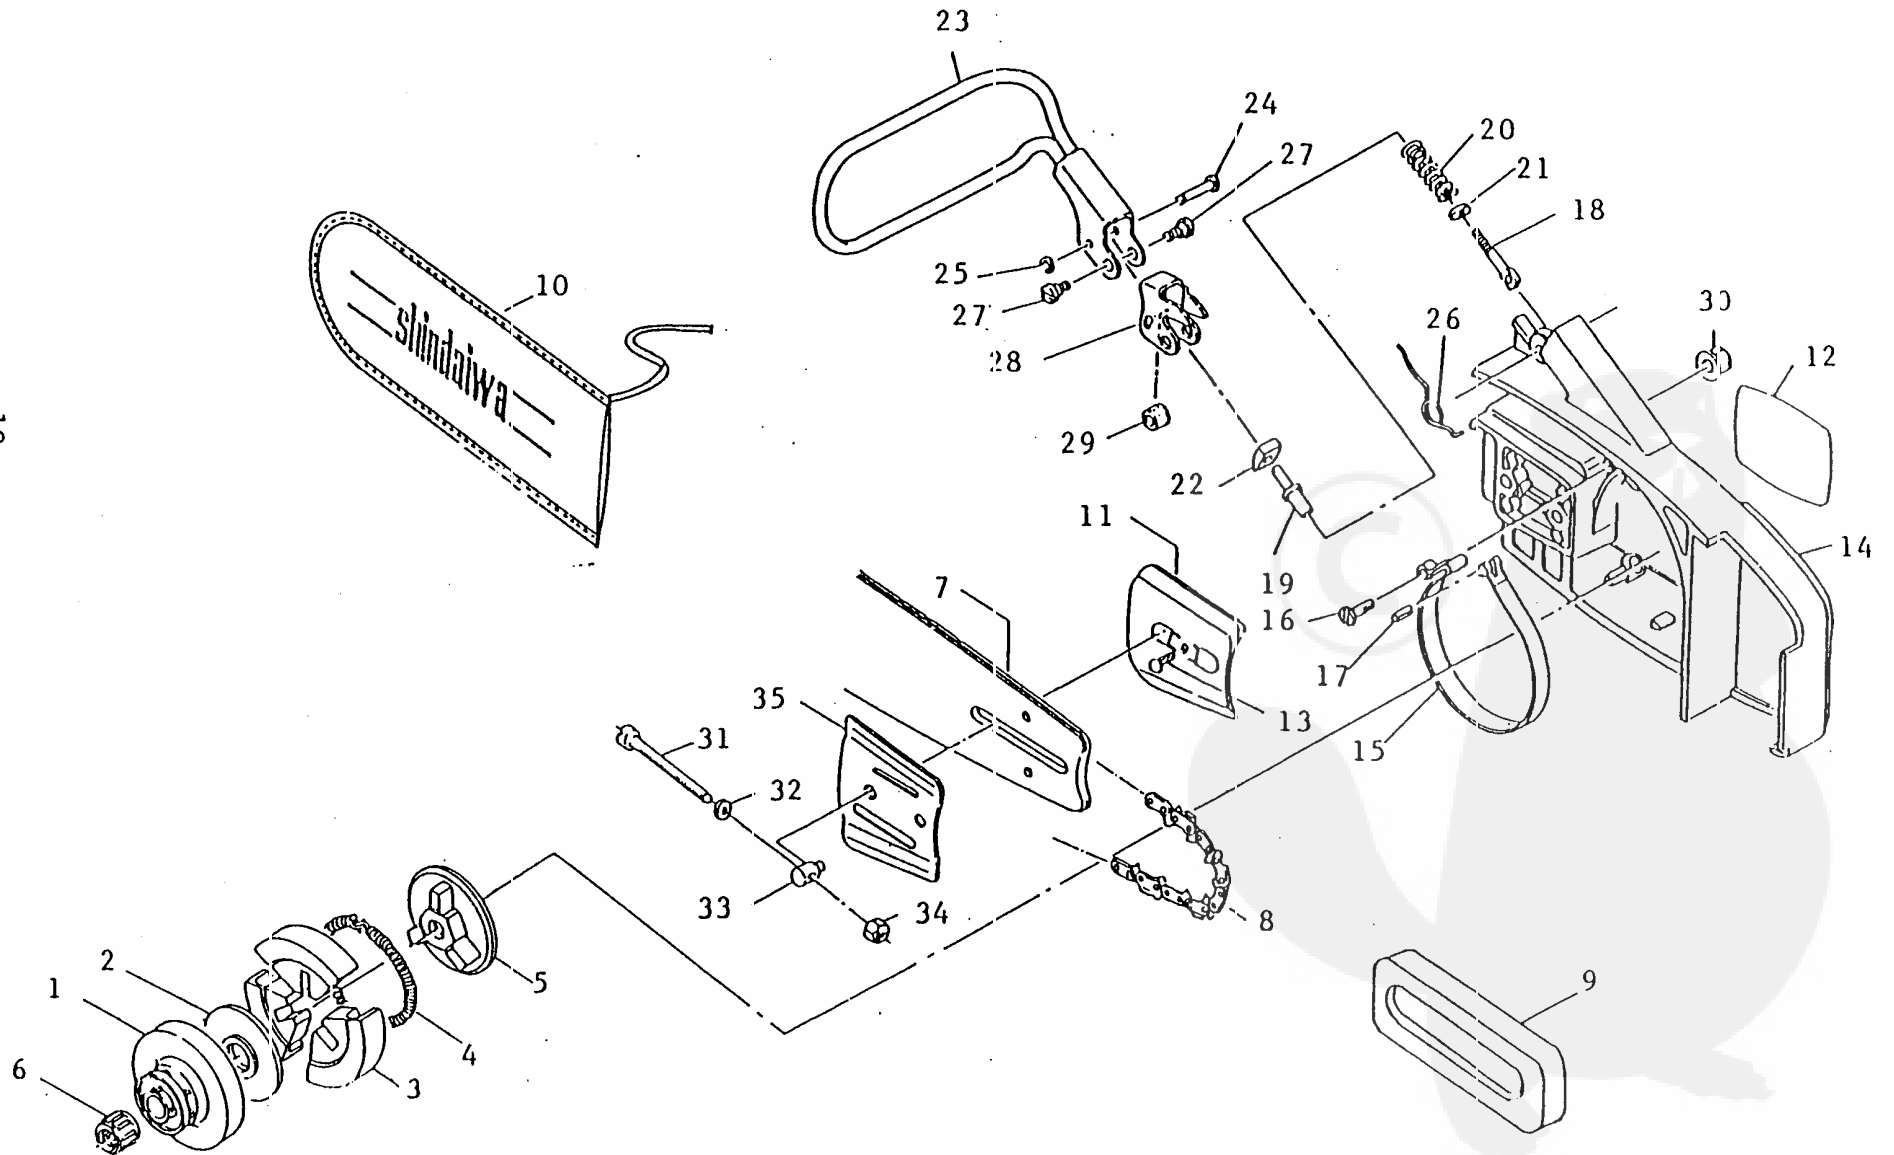

Re: Clutch , Cutting equipment

- 10 -

5 . C L U T C H
C U T T I N G   E Q U I P M E N T

Ref No		Part Name	Part No	Q'ty
5- 1		CLUTCH DRUM	22120-51111	1
		CLUTCH ASSY	22131-51200	1
5- 2	*	CLUTCH BOSS-A	22120-51210	1
5- 3	*	CLUTCH SHOE	22100-51220	3
5- 4	*	CLUTCH SPRING	22102-51230	1
5- 5	*	CLUTCH BOSS-B	22104-51240	1
5- 6		NEEDLE BEARING	22102-51310	1
5- 7		GUIDE BAR	72161-52110	1
5- 8		SAW CHAIN	18074-00660	1
5- 9		SPACER	22128-52230	1
5-10		PROTECTOR	22106-52310	1
		BRAKE ASSY	72139-54002	1
	*	CLUTCH COVER SUB ASSY	72139-54100	1
5-11	**	GUIDE PLATE-B	22104-53120	1
5-12	**	NAME PLATE-A	72139-53130	1
5-13	**	PARKER RIVET	17100-25640	1
5-14	**	CLUTCH COVER	22131-54110	1
5-15	*	BRAKE BAND	22120-54210	1
5-16	*	BOLT, band	22120-54220	1
5-17	*	SPRING PIN	22120-54230	1
5-18	*	ADJUST ROD	72152-54310	1
5-19	*	ADJUST SCREW	72152-54320	1
5-20	*	BRAKE SPRING	22120-54330	1
5-21	*	WASHER	22120-54340	1
5-22	*	BLOCK	22120-54410	1