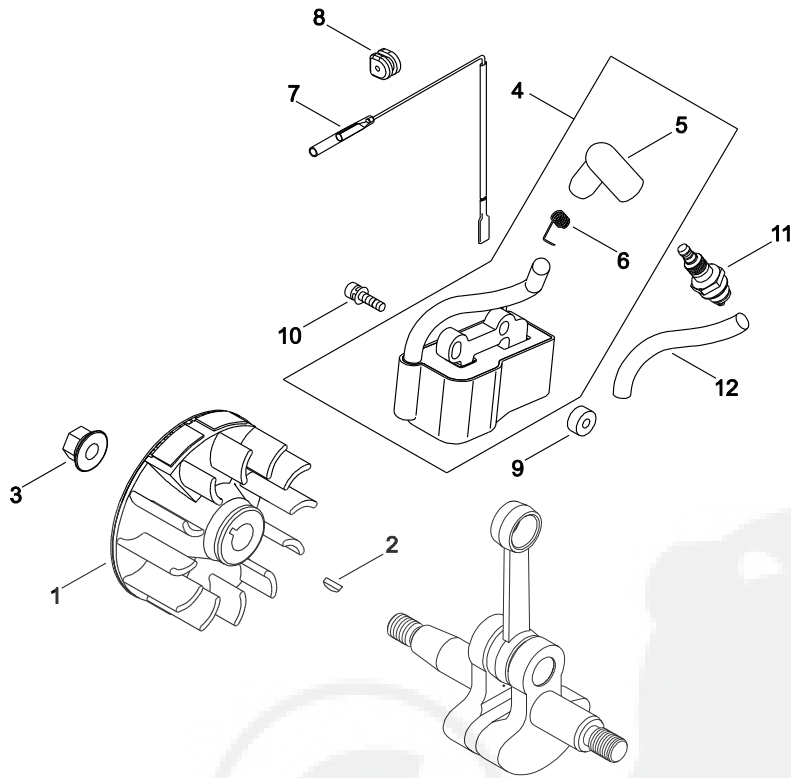

5. VALVE

KEY	LV	PART NUMBER	Q'TY	DESCRIPTION	REMARKS	NOTE1	NOTE2
1		A063-000000	1	CAM GEAR ASSY			
2	+	A622-000000	1	CAM GEAR			
3	+	A146-000000	1	WEIGHT			
4	+	V452-000610	1	COIL SPRING			
5	+	C603-000240	1	PLATE			
6	+	91449-04006	1	SCREW, TAPPING			
7		V623-000030	2	ROLLER	5*L29.8		
8		A600-000001	2	LIFTER			
9		V303-000220	1	WASHER	T0.3		
10		A607-000001	2	ROD, PUSH			
11		A136-000000	1	CAM GEAR COVER			
12		V109-000040	1	GASKET			
13		V202-000350	4	BOLT-SPW	M4-14		
14		V253-000540	1	SCREW			
15		V303-000120	1	COLLAR	5.5,10 T=2		
16		A603-000000	1	INTAKE VALVE			
17		A603-000010	1	EXHAUST VALVE			
18		A604-000010	2	VALVE SPRING			
19		A606-000040	2	RETAINER			
20		A610-000050	2	ROCKER ARM ASSY			
21	+	A610-000060	2	ROCKER ARM			
22	+	A613-000010	2	ADJUST SCREW			
23	+	V263-000230	2	NUT			
24		V623-000010	1	ROLLER	5*L37.8		
25		A137-000000	1	ROCKER ARM COVER			

5. VALVE

KEY	LV	PART NUMBER	Q'TY	DESCRIPTION	REMARKS	NOTE1	NOTE2
26		V109-000050	1	GASKET			
27		V202-000350	3	BOLT-SPW	M4-14		
28		V392-000030	2	PLATE			

6. FAN CASE

KEY	LV	PART NUMBER	Q'TY	DESCRIPTION	REMARKS	NOTE1	NOTE2
1		E103-000950	1	CASE,FAN			
2		E103-001040	1	CASE,FAN			
3		E104-000150	1	INTAKECOVER			
4		C411-000150	1	LID,HANDLE			
5		V263-000100	1	NUT			
6		C410-000620	1	HANDLE			
7		V450-000820	2	COIL SPRING			
8		V420-002140	2	CUSHION			
9		V420-002150	1	CUSHION			
10		C226-000050	1	PIN			
11		92423-08000	1	SNAP RING			
12		V253-000250	2	SCREW ADHEISIVE			
13		V203-000450	12	BOLT PC			
14		V203-000530	4	BOLT SW			
15		E100-000130	1	FAN			
16		V204-000270	2	BOLT SPW			
17		X543-003520	1	LABEL,MODEL	SHINDAIWA, EB3410		
18		X505-002730	1	LABEL CAUTION			
19		X505-007910	1	LABEL,CAUTION			

7. PIPE, ACCESSORIES

KEY	LV	PART NUMBER	Q'TY	DESCRIPTION	REMARKS	NOTE1	NOTE2
1		E165-000760	1	PIPE,BLOWER			
2		P021-037340	1	NOZZLE ASY			
3		E165-000440	1	NOZZLE			
4		X602-000100	1	PLUG WRENCH			

8. MAGNETO