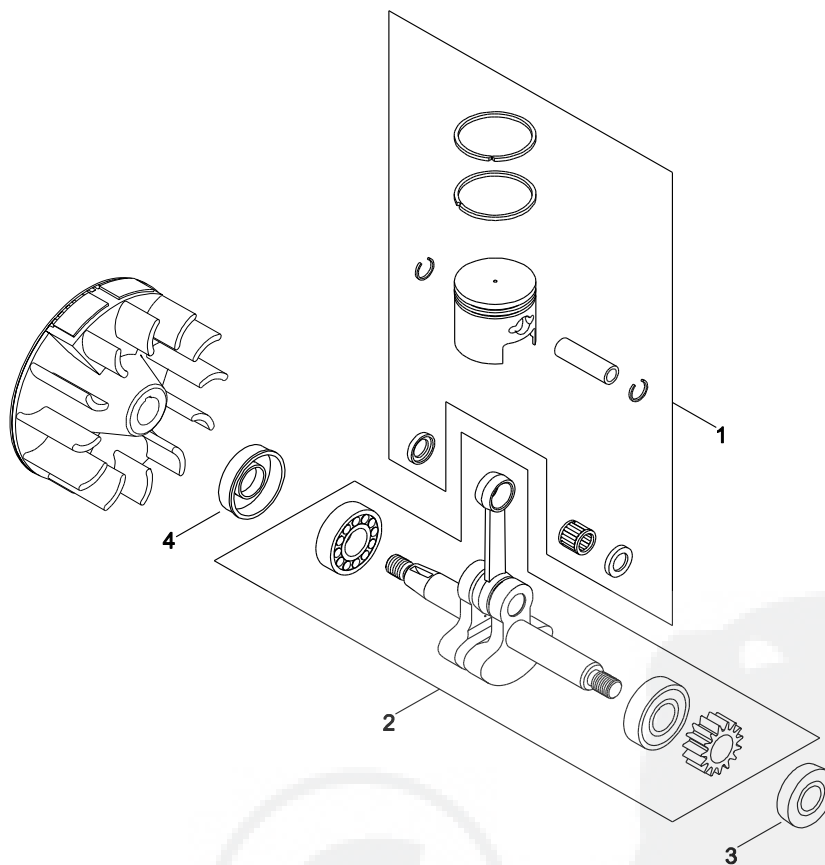

4. PISTON, CRANKSHAFT

KEY	LV	PART NUMBER	Q'TY	DESCRIPTION	REMARKS	NOTE1	NOTE2
1		P021-033972	1	PISTON SET			
2		A011-000651	1	CRANKSHAFT,ASY			
3		V505-000020	1	SEAL,OIL 12	12*22*7		
4		V505-000060	1	OIL SEAL