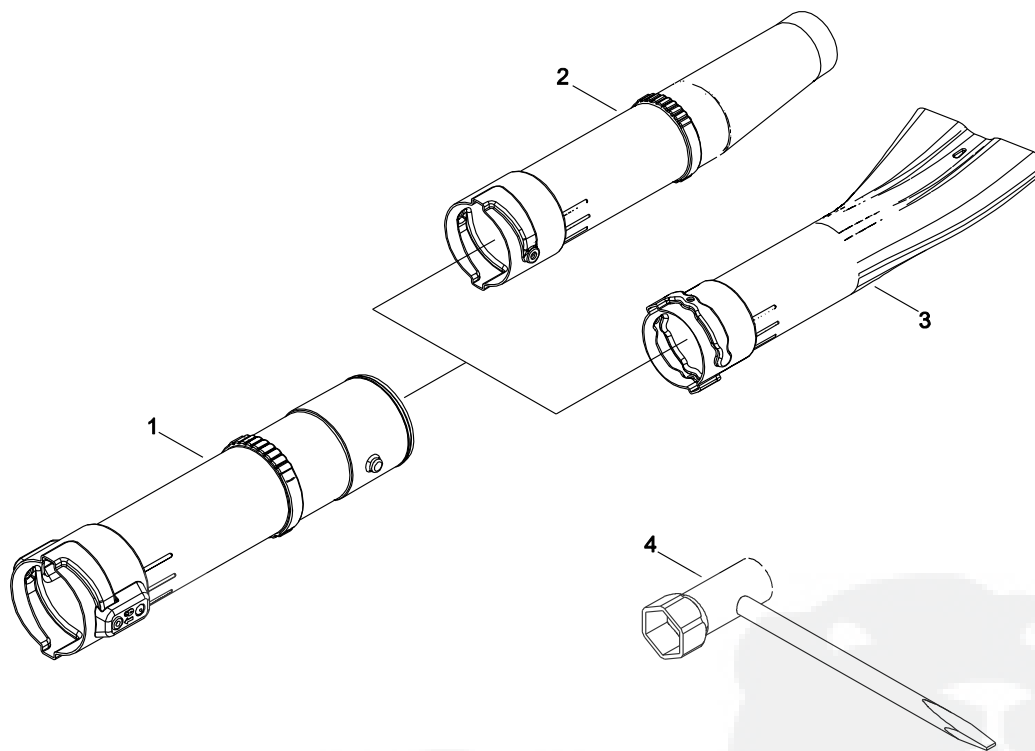

7. PIPE, ACCESSORIES

KEY	LV	PART NUMBER	Q'TY	DESCRIPTION	REMARKS	NOTE1	NOTE2
1		E165-000760	1	PIPE,BLOWER			
2		P021-037340	1	NOZZLE ASY			
3		E165-000440	1	NOZZLE			
4		X602-000100	1	PLUG WRENCH