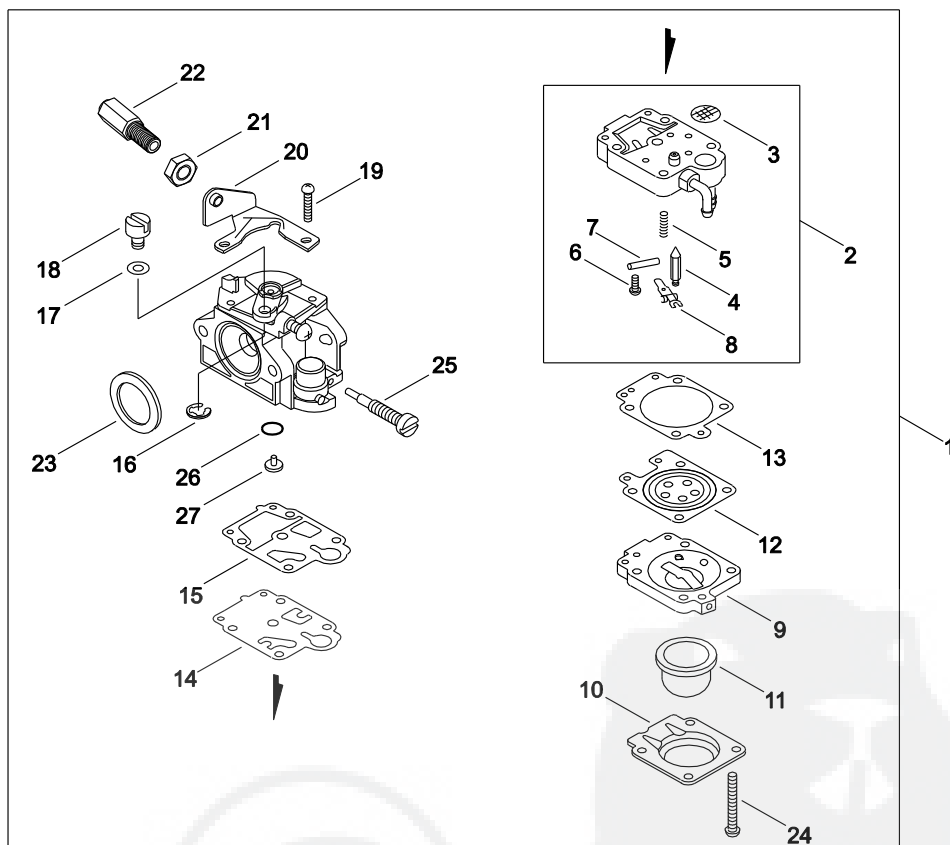

11. CARBURETOR

KEY	LV	PART NUMBER	Q'TY	DESCRIPTION	REMARKS	NOTE1	NOTE2
26	+	123183-40630	1	O-RING			
27	+	P003-004120	1	JET