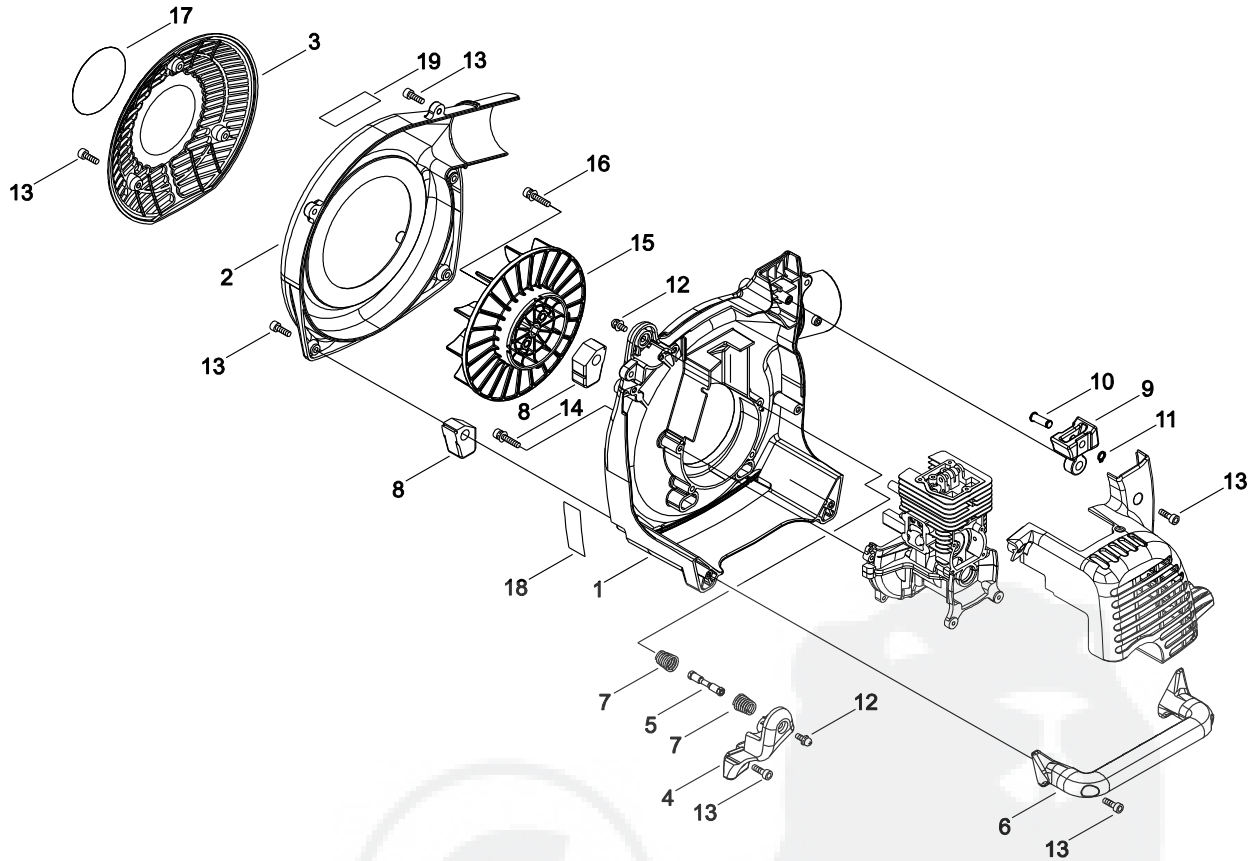

6. FAN CASE

KEY	LV	PART NUMBER	Q'TY	DESCRIPTION	REMARKS	NOTE1	NOTE2
1		E103-000950	1	CASE,FAN			
2		E103-001040	1	CASE,FAN			
3		E104-000150	1	INTAKECOVER			
4		C411-000150	1	LID,HANDLE			
5		V263-000100	1	NUT			
6		C410-000620	1	HANDLE			
7		V450-000820	2	COIL SPRING			
8		V420-002140	2	CUSHION			
9		V420-002150	1	CUSHION			
10		C226-000050	1	PIN			
11		92423-08000	1	SNAP RING			
12		V253-000250	2	SCREW ADHEISIVE			
13		V203-000450	12	BOLT PC			
14		V203-000530	4	BOLT SW			
15		E100-000130	1	FAN			
16		V204-000270	2	BOLT SPW			
17		X543-003520	1	LABEL,MODEL	SHINDAIWA, EB3410		
18		X505-002730	1	LABEL CAUTION			
19		X505-007910	1	LABEL,CAUTION