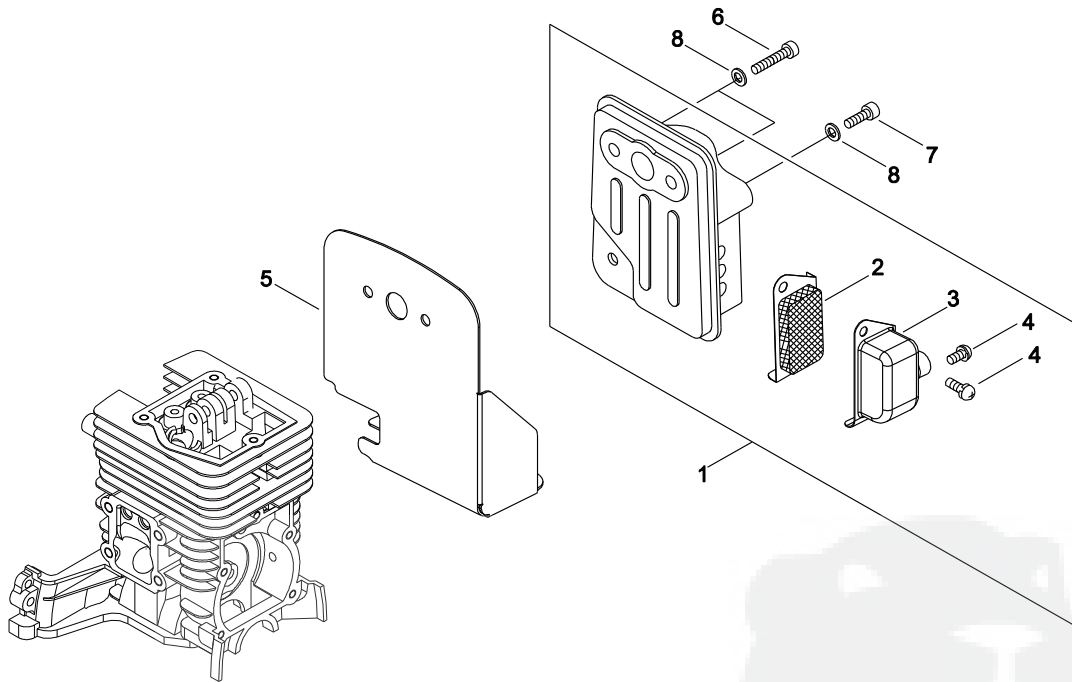

2. MUFFLER

KEY	LV	PART NUMBER	Q'TY	DESCRIPTION	REMARKS	NOTE1	NOTE2
1		A030-000041	1	MUFFLER ASY			
2	+	A310-000390	1	SCREEN, ARRESTOR			
3	+	A313-001141	1	GUIDE, EXHAUST			
4	+	91572-04006	2	SCREW, PM-SW			
5		V104-001001	1	GASKET, EXHAUST			
6		V203-001000	2	BOLT			
7		900105-05016	1	BOLT, H.S. 5*16	5*16		
8		900600-00005	3	WASHER 5	5