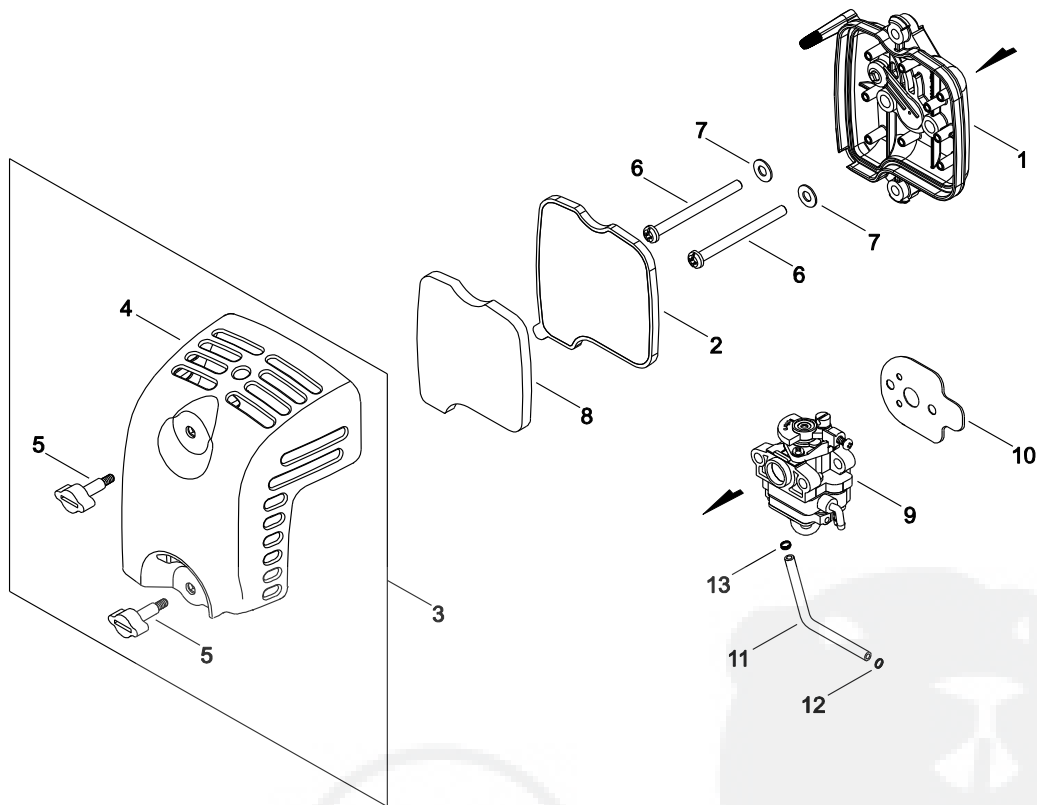

10. AIR CLEANER

KEY	LV	PART NUMBER	Q'TY	DESCRIPTION	REMARKS	NOTE1	NOTE2
1		A023-000271	1	CASE,CLEANER			
2		A226-000690	1	FILTER			
3		P021-028562	1	CLEANER COVER ASSY			
4	+	A232-000912	1	LID,CLEANER	ID_1760		
5	+	V299-000570	2	KNOB,FASTENER			
6		91581-05060	2	SCREW,PM			
7		900603-00005	2	WASHER 5	5.5*12*0.8		
8		A226-000700	1	PREFILTER			
9		A021-003280	1	CARBURETOR,DIAPHRAGM			
10		V103-000990	1	GASKET			
11		V470-001780	1	PIPE			
12		V490-000500	1	CLIP			
13		V490-000760	1	CLIP,PULSE