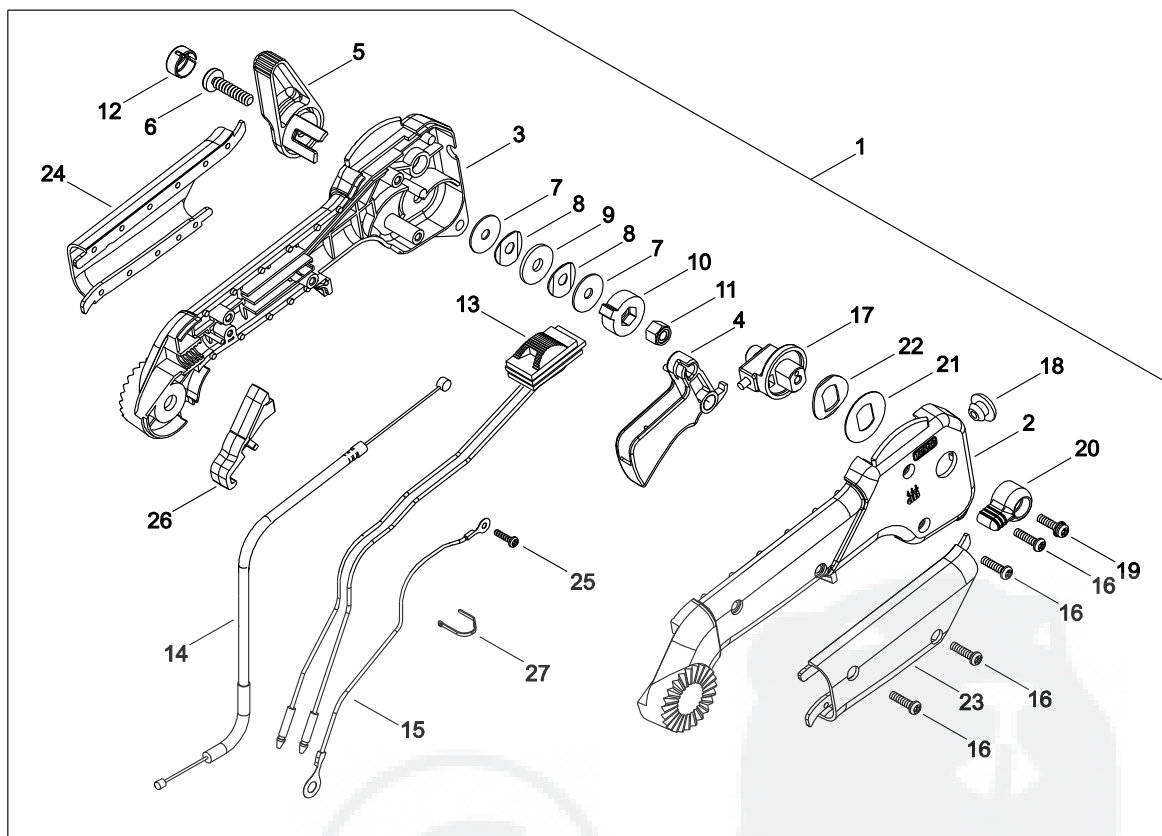

13. THROTTLE LEVER

KEY	LV	PART NUMBER	QTY	DESCRIPTION	REMARKS	NOTE1	NOTE2
26	+	C411-000100	1	COVER			
27	+	V495-001210	1	BAND