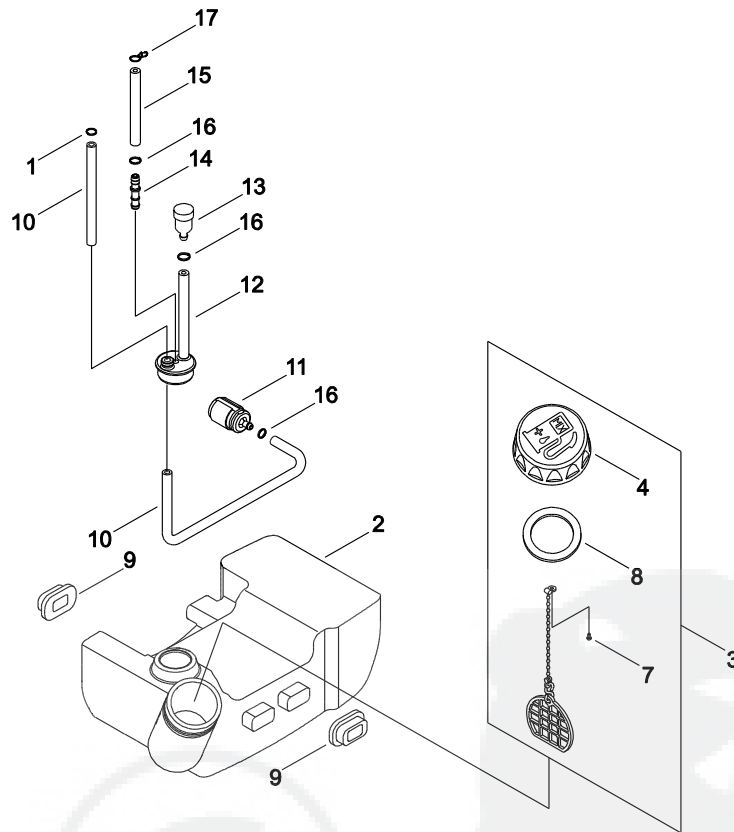

11. CARBURETOR

KEY	LV	PART NUMBER	Q'TY	DESCRIPTION	REMARKS	NOTE1	NOTE2
1		A021-003280	1	CARBURETOR,DIAPHRAGM			
2	+	P003-004080	1	BODY ASSEMBLY, PUMP			
3	++	123126-10631	1	SCREEN, INLET			
4	++	123137-19830	1	VALVE, INLET NEEDLE			
5	++	P003-004070	1	SPRING			
6	++	123139-05560	1	SCREW, M. LEVER PIN			
7	++	123138-03930	1	PIN, METERING LEVER			
8	++	123123-03930	1	LEVER, METERING			
9	+	P003-003980	1	BODY, AIR PURGE			
10	+	123142-05560	1	COVER, PRIMER PUMP			
11	+	123181-40630	1	PUMP, PRIMER			
12	+	P003-001850	1	DIAPHRAGM, METERING			
13	+	P003-004090	1	GASKET, M. DIAPHRAGM			
14	+	123112-40630	1	DIAPHRAGM, PUMP			
15	+	P003-004100	1	GASKET, PUMP			
16	+	123173-07930	1	CLIP			
17	+	123149-54230	1	WASHER			
18	+	123172-45130	1	SWIVEL			
19	+	123114-40630	2	SCREW			
20	+	P003-002590	1	BRACKET			
21	+	123153-56430	1	NUT, ADJUSTER			
22	+	P003-004140	1	CABLE ADJUSTER			
23	+	123143-12110	1	RING, PACKING			
24	+	123110-05560	4	SCREW, PUMP COVER			
25	+	P003-004110	1	NEEDLE			

11. CARBURETOR

KEY	LV	PART NUMBER	Q'TY	DESCRIPTION	REMARKS	NOTE1	NOTE2
26	+	123183-40630	1	O-RING			
27	+	P003-004120	1	JET			

12. FUEL TANK

KEY	LV	PART NUMBER	Q'TY	DESCRIPTION	REMARKS	NOTE1	NOTE2
1		V490-000500	1	CLIP			
2		A350-001010	1	FUEL TANK			
3		A033-000330	1	CAP, FUEL			
4	+	A355-000180	1	FUEL CAP			
7	+	91483-02506	1	SCREW TAPPING			
8	+	V107-000010	1	GASKET			
9		V420-002220	4	TANK CUSHION			
10		V471-002350	1	PIPE			
11		A369-000001	1	STRAINER, FUEL	125-528		
12		V470-000880	1	GROMMET			
13		A356-000050	1	VALVE,CHECK			
14		V186-000210	1	JOINT			
15		V471-002520	1	PIPE			
16		V490-000500	3	CLIP			
17		V490-000510	1	CLIP			