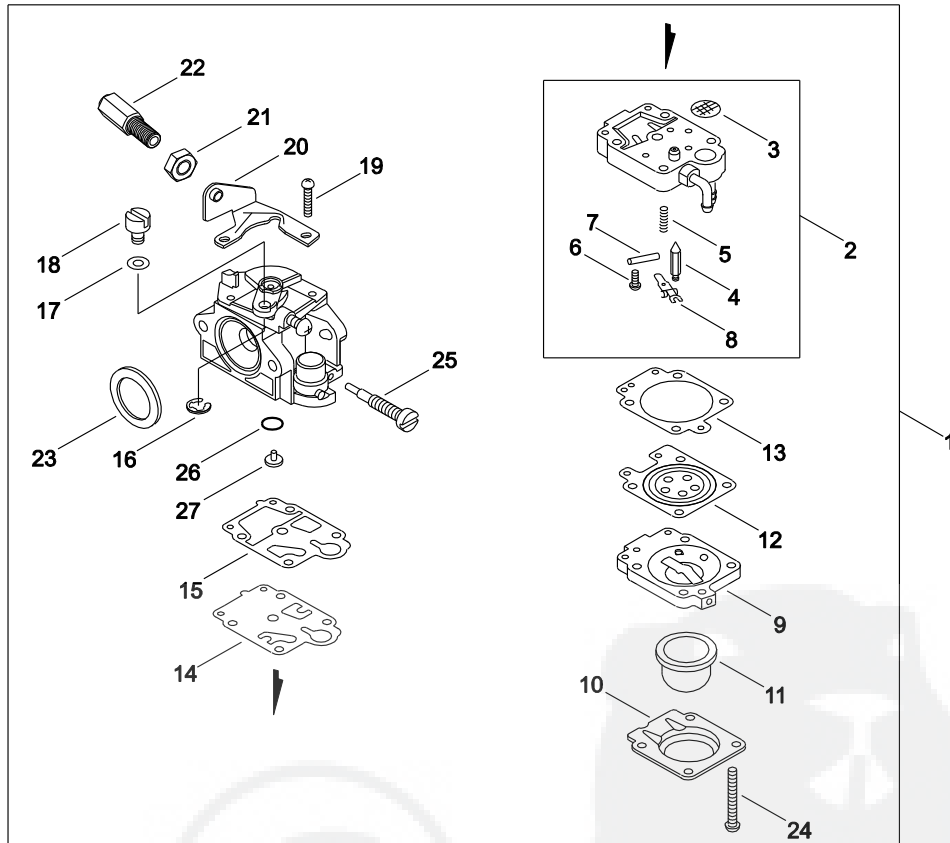

KEY	LV	PART NUMBER	Q'TY	DESCRIPTION	REMARKS	NOTE1	NOTE2
1		A409-000420	1	ROTOR			
2		93115-03010	1	KEY	3*10		
3		V265-000140	1	NUT			
4		A411-001170	1	COIL, IGNITION			
5	+	A427-000110	1	PLUG CAP			
6	+	A426-000070	1	COIL SPRING			
7		V485-001910	1	LEAD WIRE			
8		V136-000060	1	GROMMET			
9		V322-000040	2	INSULATOR			
10		V202-000360	2	BOLT-SLPW	M4*26		
11		A425-000040	1	SPARKPLUG	NGK CMR5H		
12		V475-005160	1	TUBE			

9. RECOIL STARTER

KEY	LV	PART NUMBER	Q'TY	DESCRIPTION	REMARKS	NOTE1	NOTE2
1		A051-001500	1	RECOIL STARTER ASSY			
2	+	A500-000630	1	STARTER CASE			
3	+	A506-000140	1	REEL			
4	+	177220-42030	1	SPRING, REWIND			
5	+	A509-000070	1	ROPE			
6	+	A511-000100	1	KNOB			
7	+	177236-61830	1	SCREW			
8	+	V353-000310	1	COLLAR			
9	+	C810-000120	1	SWING ARM			
10		A052-000300	1	STARTER PULLEY			
11		V202-000350	4	BOLT-SPW	M4-14		
12		X504-006750	1	LABEL, BRAND			

11. CARBURETOR

KEY	LV	PART NUMBER	Q'TY	DESCRIPTION	REMARKS	NOTE1	NOTE2
1		A021-003280	1	CARBURETOR,DIAPHRAGM			
2	+	P003-004080	1	BODY ASSEMBLY, PUMP			
3	++	123126-10631	1	SCREEN, INLET			
4	++	123137-19830	1	VALVE, INLET NEEDLE			
5	++	P003-004070	1	SPRING			
6	++	123139-05560	1	SCREW, M. LEVER PIN			
7	++	123138-03930	1	PIN, METERING LEVER			
8	++	123123-03930	1	LEVER, METERING			
9	+	P003-003980	1	BODY, AIR PURGE			
10	+	123142-05560	1	COVER, PRIMER PUMP			
11	+	123181-40630	1	PUMP, PRIMER			
12	+	P003-001850	1	DIAPHRAGM, METERING			
13	+	P003-004090	1	GASKET, M. DIAPHRAGM			
14	+	123112-40630	1	DIAPHRAGM, PUMP			
15	+	P003-004100	1	GASKET, PUMP			
16	+	123173-07930	1	CLIP			
17	+	123149-54230	1	WASHER			
18	+	123172-45130	1	SWIVEL			
19	+	123114-40630	2	SCREW			
20	+	P003-002590	1	BRACKET			
21	+	123153-56430	1	NUT, ADJUSTER			
22	+	P003-004140	1	CABLE ADJUSTER			
23	+	123143-12110	1	RING, PACKING			
24	+	123110-05560	4	SCREW, PUMP COVER			
25	+	P003-004110	1	NEEDLE			