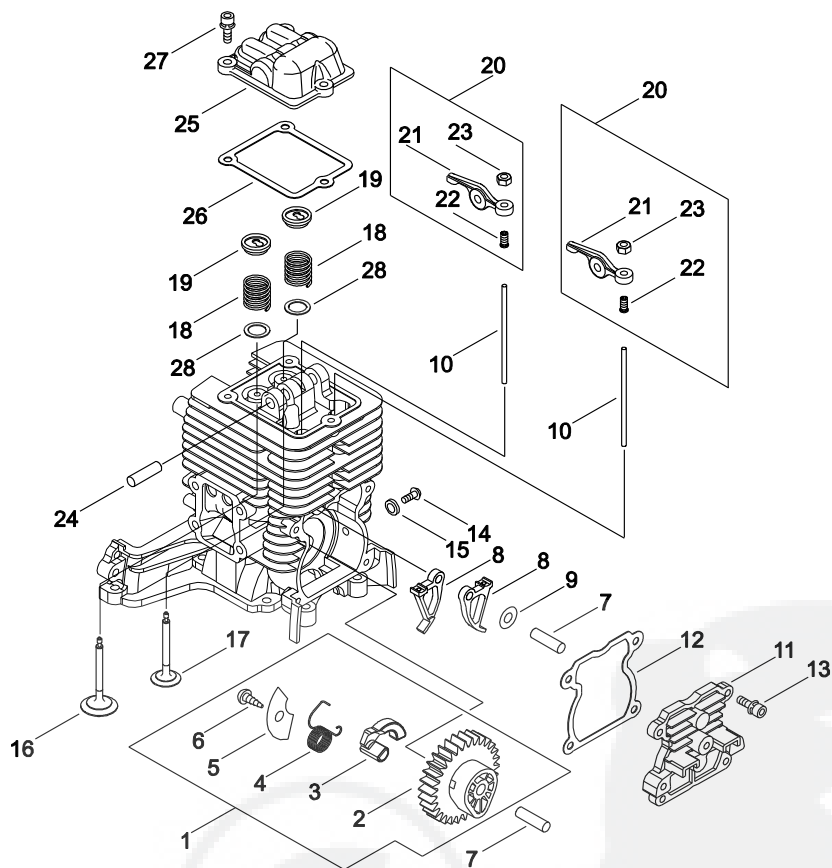

5. VALVE

KEY	LV	PART NUMBER	Q'TY	DESCRIPTION	REMARKS	NOTE1	NOTE2
26		V109-000050	1	GASKET			
27		V202-000350	3	BOLT-SPW	M4-14		
28		V392-000030	2	PLATE