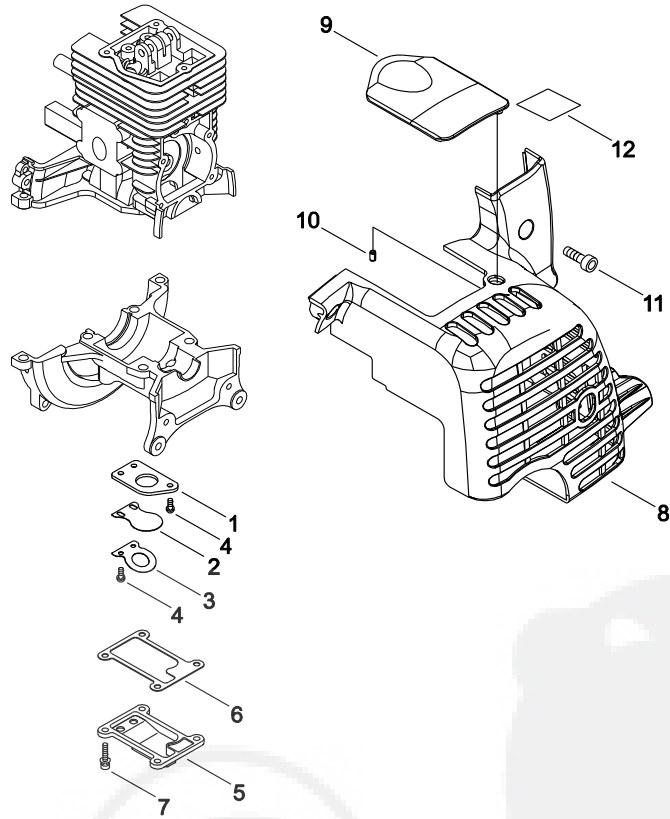

PARTS CATALOG

BLOWER EB3410(37)

37031931 -

CE

P016-000571-15B

1. CYLINDER, CRANKCASE

KEY	LV	PART NUMBER	Q'TY	DESCRIPTION	REMARKS	NOTE1	NOTE2
1		P021-035630	1	CYLINDER BLOCK SET			
2	+	900105-05016	8	BOLT, H.S. 5*16	5*16		
3		A024-000070	1	VALVE, REED			
4		V485-001260	1	LEAD WIRE	L110		
5		A209-000200	1	BAFFLE PLATE COMP			
6	+	V103-001130	2	GASKET			
7		91582-05025	4	SCREW,PM-SPW			

3. CYLINDER COVER

KEY	LV	PART NUMBER	Q'TY	DESCRIPTION	REMARKS	NOTE1	NOTE2
1		A200-000750	1	INSULATOR			
2		A211-000030	1	VALVE, REED			
3		A212-000040	1	STOPPER			
4		91341-03010	3	SCREW-SW	M3*10		
5		A123-000000	1	COVER			
6		V109-000100	1	GASKET			
7		V202-000350	4	BOLT-SPW	M4-14		
8		A190-001021	1	COVER, ENGINE			
9		A429-000080	1	GROMMET			
10		900342-40008	1	PIN, SPRING 4*8	4*8		
11		V203-000450	3	BOLT PC			
12		X505-002310	1	LABEL CAUTION	HOT CAUTION		

4. PISTON, CRANKSHAFT

KEY	LV	PART NUMBER	Q'TY	DESCRIPTION	REMARKS	NOTE1	NOTE2
1		P021-033972	1	PISTON SET			
2		A011-000651	1	CRANKSHAFT,ASY			
3		V505-000020	1	SEAL,OIL 12	12*22*7		
4		V505-000060	1	OIL SEAL			

5. VALVE

KEY	LV	PART NUMBER	Q'TY	DESCRIPTION	REMARKS	NOTE1	NOTE2
1		A063-000000	1	CAM GEAR ASSY			
2	+	A622-000000	1	CAM GEAR			
3	+	A146-000000	1	WEIGHT			
4	+	V452-000610	1	COIL SPRING			
5	+	C603-000240	1	PLATE			
6	+	91449-04006	1	SCREW, TAPPING			
7		V623-000030	2	ROLLER	5*L29.8		
8		A600-000001	2	LIFTER			
9		V303-000220	1	WASHER	T0.3		
10		A607-000001	2	ROD, PUSH			
11		A136-000000	1	CAM GEAR COVER			
12		V109-000040	1	GASKET			
13		V202-000350	4	BOLT-SPW	M4-14		
14		V253-000540	1	SCREW			
15		V303-000120	1	COLLAR	5.5,10 T=2		
16		A603-000000	1	INTAKE VALVE			
17		A603-000010	1	EXHAUST VALVE			
18		A604-000010	2	VALVE SPRING			
19		A606-000040	2	RETAINER			
20		A610-000050	2	ROCKER ARM ASSY			
21	+	A610-000060	2	ROCKER ARM			
22	+	A613-000010	2	ADJUST SCREW			
23	+	V263-000230	2	NUT			
24		V623-000010	1	ROLLER	5*L37.8		
25		A137-000000	1	ROCKER ARM COVER			