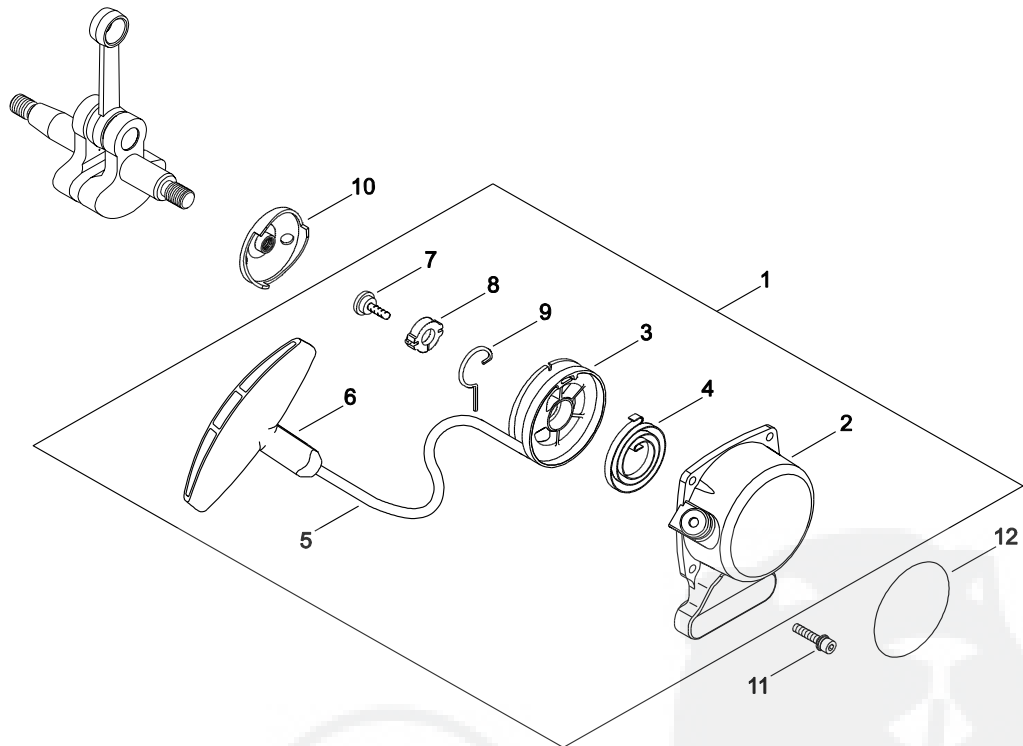

9. RECOIL STARTER

KEY	LV	PART NUMBER	Q'TY	DESCRIPTION	REMARKS	NOTE1	NOTE2
1		A051-001500	1	RECOIL STARTER ASSY			
2	+	A500-000630	1	STARTER CASE			
3	+	A506-000140	1	REEL			
4	+	177220-42030	1	SPRING, REWIND			
5	+	A509-000070	1	ROPE			
6	+	A511-000100	1	KNOB			
7	+	177236-61830	1	SCREW			
8	+	V353-000310	1	COLLAR			
9	+	C810-000120	1	SWING ARM			
10		A052-000300	1	STARTER PULLEY			
11		V202-000350	4	BOLT-SPW	M4-14		
12		X504-006750	1	LABEL, BRAND