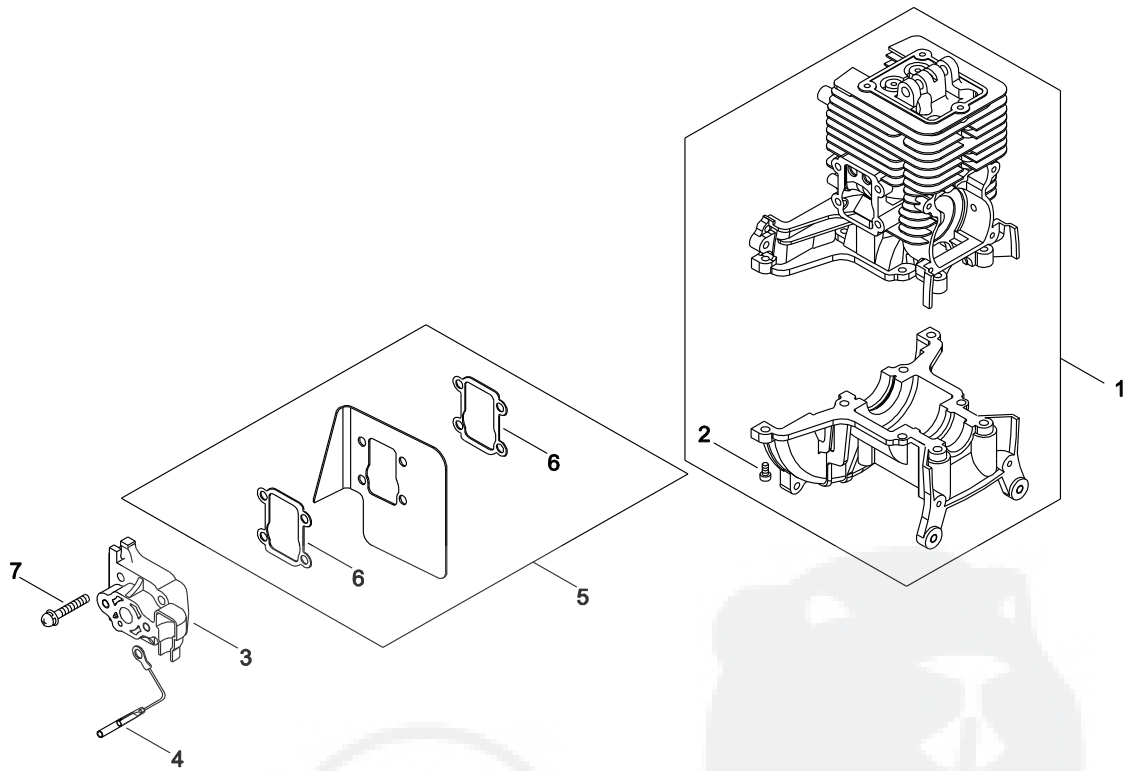

PARTS CATALOG

BLOWER EB3410(37)

37031931 -

CE

P016-000571-15B

1. CYLINDER, CRANKCASE

KEY	LV	PART NUMBER	Q'TY	DESCRIPTION	REMARKS	NOTE1	NOTE2
1		P021-035630	1	CYLINDER BLOCK SET			
2	+	900105-05016	8	BOLT, H.S. 5*16	5*16		
3		A024-000070	1	VALVE, REED			
4		V485-001260	1	LEAD WIRE	L110		
5		A209-000200	1	BAFFLE PLATE COMP			
6	+	V103-001130	2	GASKET			
7		91582-05025	4	SCREW,PM-SPW			

3. CYLINDER COVER

KEY	LV	PART NUMBER	Q'TY	DESCRIPTION	REMARKS	NOTE1	NOTE2
1		A200-000750	1	INSULATOR			
2		A211-000030	1	VALVE, REED			
3		A212-000040	1	STOPPER			
4		91341-03010	3	SCREW-SW	M3*10		
5		A123-000000	1	COVER			
6		V109-000100	1	GASKET			
7		V202-000350	4	BOLT-SPW	M4-14		
8		A190-001021	1	COVER, ENGINE			
9		A429-000080	1	GROMMET			
10		900342-40008	1	PIN, SPRING 4*8	4*8		
11		V203-000450	3	BOLT PC			
12		X505-002310	1	LABEL CAUTION	HOT CAUTION		

4. PISTON, CRANKSHAFT

KEY	LV	PART NUMBER	Q'TY	DESCRIPTION	REMARKS	NOTE1	NOTE2
1		P021-033972	1	PISTON SET			
2		A011-000651	1	CRANKSHAFT,ASY			
3		V505-000020	1	SEAL,OIL 12	12*22*7		
4		V505-000060	1	OIL SEAL			

5. VALVE

KEY	LV	PART NUMBER	Q'TY	DESCRIPTION	REMARKS	NOTE1	NOTE2
1		A063-000000	1	CAM GEAR ASSY			
2	+	A622-000000	1	CAM GEAR			
3	+	A146-000000	1	WEIGHT			
4	+	V452-000610	1	COIL SPRING			
5	+	C603-000240	1	PLATE			
6	+	91449-04006	1	SCREW, TAPPING			
7		V623-000030	2	ROLLER	5*L29.8		
8		A600-000001	2	LIFTER			
9		V303-000220	1	WASHER	T0.3		
10		A607-000001	2	ROD, PUSH			
11		A136-000000	1	CAM GEAR COVER			
12		V109-000040	1	GASKET			
13		V202-000350	4	BOLT-SPW	M4-14		
14		V253-000540	1	SCREW			
15		V303-000120	1	COLLAR	5.5,10 T=2		
16		A603-000000	1	INTAKE VALVE			
17		A603-000010	1	EXHAUST VALVE			
18		A604-000010	2	VALVE SPRING			
19		A606-000040	2	RETAINER			
20		A610-000050	2	ROCKER ARM ASSY			
21	+	A610-000060	2	ROCKER ARM			
22	+	A613-000010	2	ADJUST SCREW			
23	+	V263-000230	2	NUT			
24		V623-000010	1	ROLLER	5*L37.8		
25		A137-000000	1	ROCKER ARM COVER			