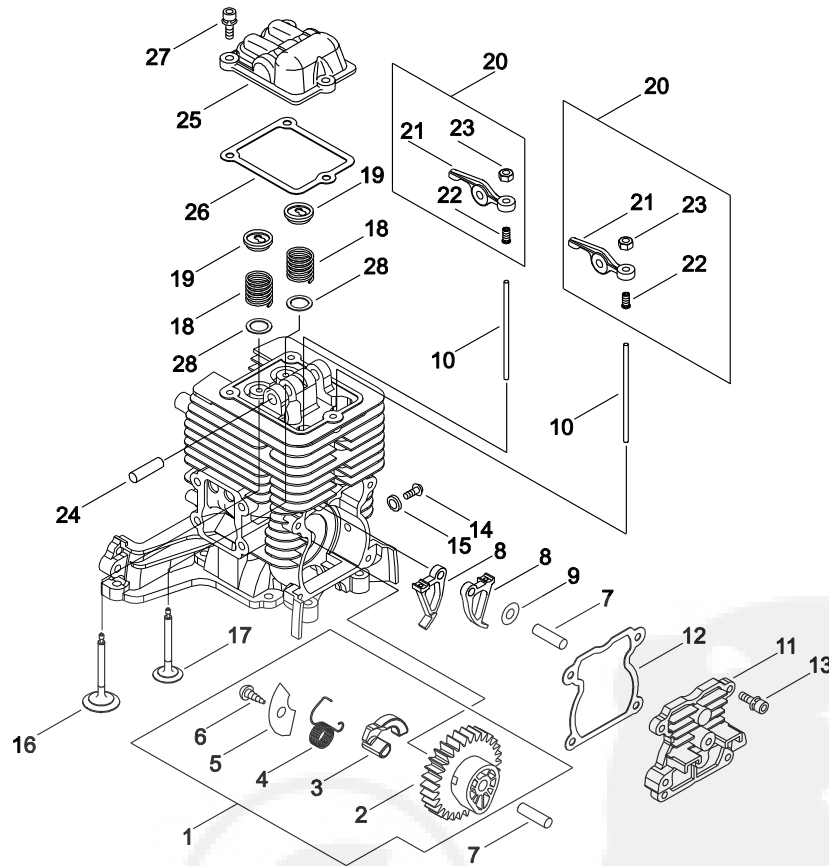

PARTS CATALOG

BLOWER EB3410(37)

37031931 -

CE

P016-000571-15B

1. CYLINDER, CRANKCASE

KEY	LV	PART NUMBER	Q'TY	DESCRIPTION	REMARKS	NOTE1	NOTE2
1		P021-035630	1	CYLINDER BLOCK SET			
2	+	900105-05016	8	BOLT, H.S. 5*16	5*16		
3		A024-000070	1	VALVE, REED			
4		V485-001260	1	LEAD WIRE	L110		
5		A209-000200	1	BAFFLE PLATE COMP			
6	+	V103-001130	2	GASKET			
7		91582-05025	4	SCREW,PM-SPW			

3. CYLINDER COVER

KEY	LV	PART NUMBER	Q'TY	DESCRIPTION	REMARKS	NOTE1	NOTE2
1		A200-000750	1	INSULATOR			
2		A211-000030	1	VALVE, REED			
3		A212-000040	1	STOPPER			
4		91341-03010	3	SCREW-SW	M3*10		
5		A123-000000	1	COVER			
6		V109-000100	1	GASKET			
7		V202-000350	4	BOLT-SPW	M4-14		
8		A190-001021	1	COVER, ENGINE			
9		A429-000080	1	GROMMET			
10		900342-40008	1	PIN, SPRING 4*8	4*8		
11		V203-000450	3	BOLT PC			
12		X505-002310	1	LABEL CAUTION	HOT CAUTION		

4. PISTON, CRANKSHAFT

KEY	LV	PART NUMBER	Q'TY	DESCRIPTION	REMARKS	NOTE1	NOTE2
1		P021-033972	1	PISTON SET			
2		A011-000651	1	CRANKSHAFT,ASY			
3		V505-000020	1	SEAL,OIL 12	12*22*7		
4		V505-000060	1	OIL SEAL			

5. VALVE

KEY	LV	PART NUMBER	Q'TY	DESCRIPTION	REMARKS	NOTE1	NOTE2
1		A063-000000	1	CAM GEAR ASSY			
2	+	A622-000000	1	CAM GEAR			
3	+	A146-000000	1	WEIGHT			
4	+	V452-000610	1	COIL SPRING			
5	+	C603-000240	1	PLATE			
6	+	91449-04006	1	SCREW, TAPPING			
7		V623-000030	2	ROLLER	5*L29.8		
8		A600-000001	2	LIFTER			
9		V303-000220	1	WASHER	T0.3		
10		A607-000001	2	ROD, PUSH			
11		A136-000000	1	CAM GEAR COVER			
12		V109-000040	1	GASKET			
13		V202-000350	4	BOLT-SPW	M4-14		
14		V253-000540	1	SCREW			
15		V303-000120	1	COLLAR	5.5,10 T=2		
16		A603-000000	1	INTAKE VALVE			
17		A603-000010	1	EXHAUST VALVE			
18		A604-000010	2	VALVE SPRING			
19		A606-000040	2	RETAINER			
20		A610-000050	2	ROCKER ARM ASSY			
21	+	A610-000060	2	ROCKER ARM			
22	+	A613-000010	2	ADJUST SCREW			
23	+	V263-000230	2	NUT			
24		V623-000010	1	ROLLER	5*L37.8		
25		A137-000000	1	ROCKER ARM COVER			