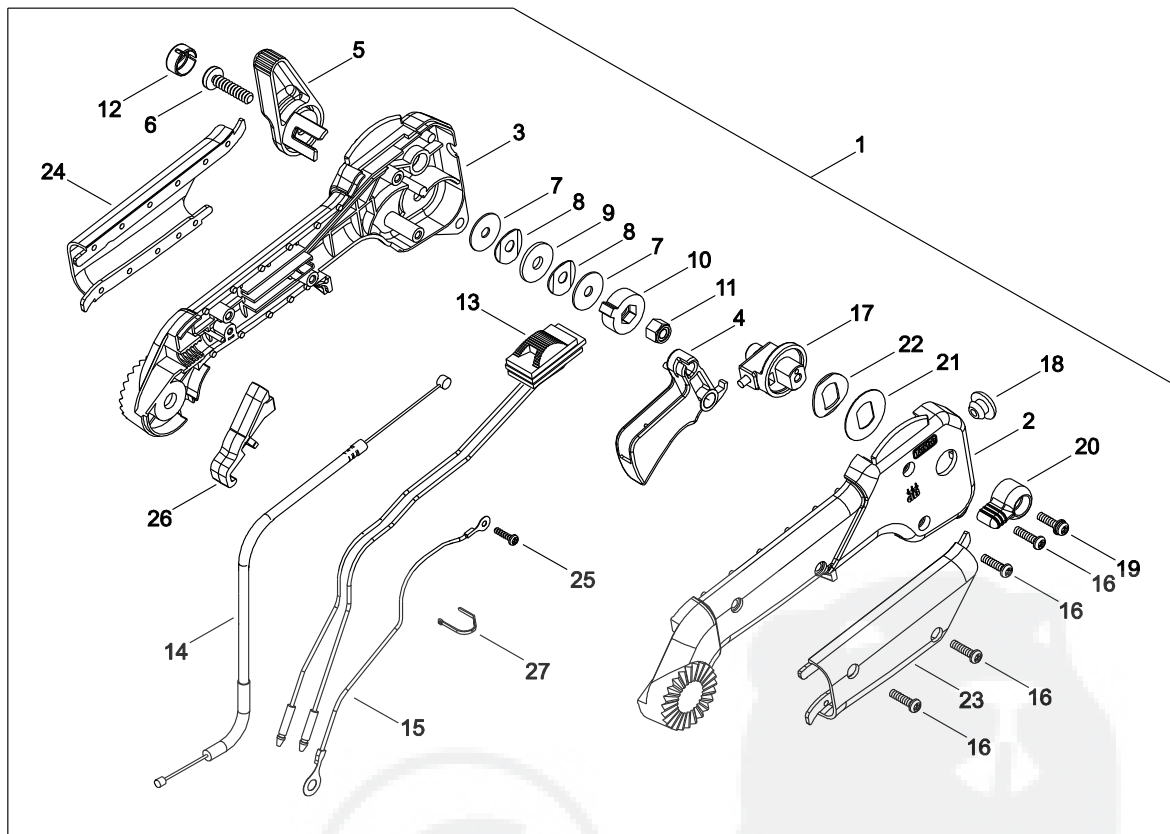

11. CARBURETOR

KEY	LV	PART NUMBER	Q'TY	DESCRIPTION	REMARKS	NOTE1	NOTE2
26	+	123183-40630	1	O-RING			
27	+	P003-004120	1	JET			

12. FUEL TANK

KEY	LV	PART NUMBER	Q'TY	DESCRIPTION	REMARKS	NOTE1	NOTE2
1		V490-000500	1	CLIP			
2		A350-001010	1	FUEL TANK			
3		A033-000330	1	CAP, FUEL			
4	+	A355-000180	1	FUEL CAP			
7	+	91483-02506	1	SCREW TAPPING			
8	+	V107-000010	1	GASKET			
9		V420-002220	4	TANK CUSHION			
10		V471-002350	1	PIPE			
11		A369-000001	1	STRAINER, FUEL	125-528		
12		V470-000880	1	GROMMET			
13		A356-000050	1	VALVE,CHECK			
14		V186-000210	1	JOINT			
15		V471-002520	1	PIPE			
16		V490-000500	3	CLIP			
17		V490-000510	1	CLIP			

13. THROTTLE LEVER

KEY	LV	PART NUMBER	QTY	DESCRIPTION	REMARKS	NOTE1	NOTE2
1		C044-001212	1	CONTROL, THROTTLE			
2	+	C400-000571	1	HANDLE, FRONT	RIGHT		
3	+	C400-000581	1	HANDLE, FRONT	LEFT		
4	+	C450-000450	1	THROTTLE LEVER			
5	+	C453-000320	1	LOCK LEVER			
6	+	V204-000260	1	ADJUST BOLT			
7	+	V304-000110	2	WASHER			
8	+	V453-000110	2	ADJ SPRING			
9	+	V304-000120	1	WASHER			
10	+	C472-000070	1	PLATE			
11	+	V264-000080	1	NYLON NUT			
12	+	V162-000330	1	RUBBER CAP			
13	+	A440-002310	1	SWITCH, ON OFF			
14	+	V430-003440	1	CABLE, BOWDEN			
15	+	V485-001270	1	LEAD WIRE			
16	+	V252-000070	4	SCREW			
17	+	C457-000010	1	ADJUSTER ASSY			
18	+	V162-000340	1	PLUG			
19	+	V252-000080	1	SCREW			
20	+	C453-000330	1	SUB LEVER			
21	+	V345-000010	1	WASHER			
22	+	V453-000120	1	ADJ SPRING			
23	+	C412-000240	1	GRIP			
24	+	C412-000250	1	GRIP			
25	+	V251-000030	1	SCREW			