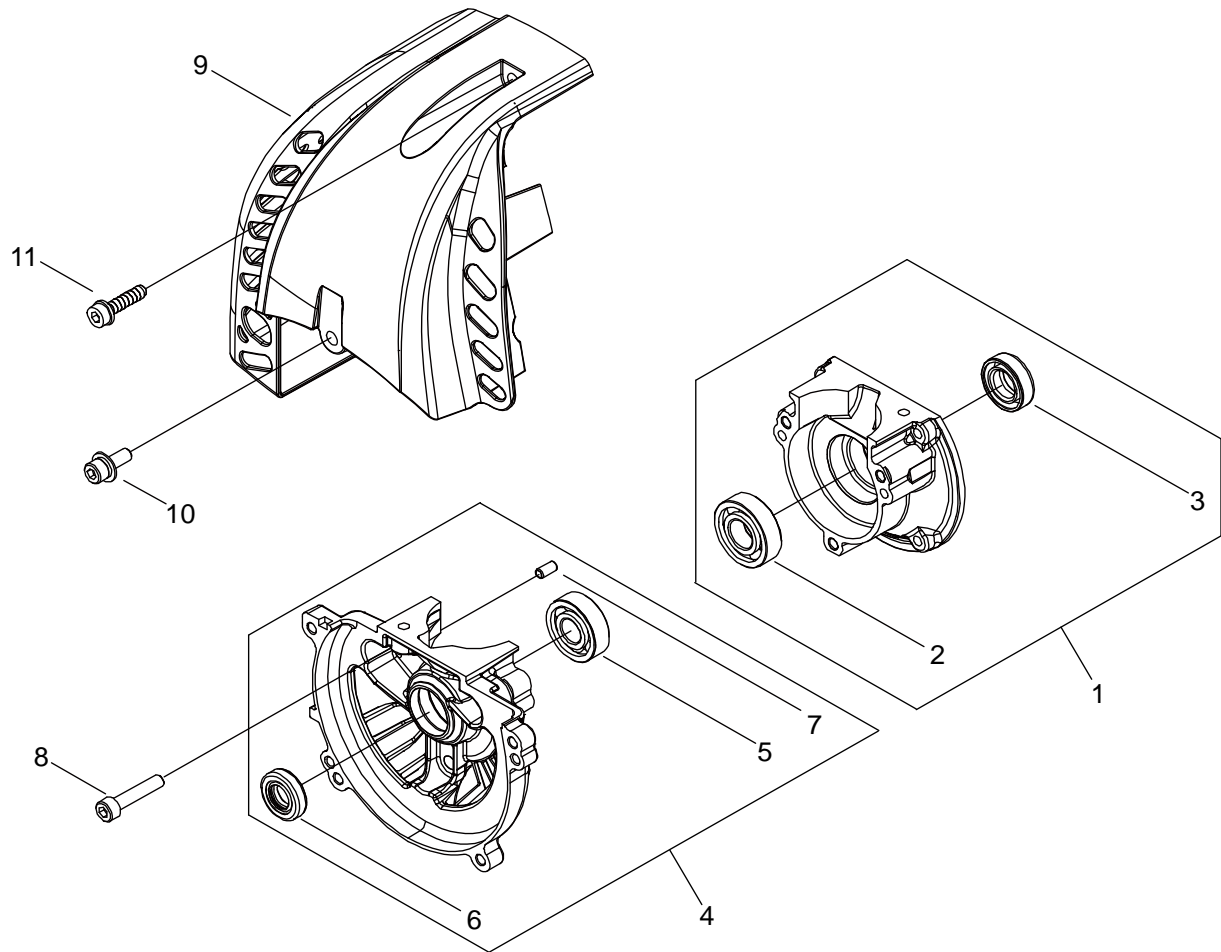

shindaiwa[®]

PARTS CATALOG

**BLOWER
EB221S(36)**

36000001 -

CE

P016-001970-14Cb

1. CYLINDER

KEY	LV	PART NUMBER	Q'TY	DESCRIPTION	REMARKS	NOTE1	NOTE2
1		A130-002210	1	CYLINDER			
2		V100-000800	1	GASKET,CYL			
3		900105-05020	2	BOLT, H.S. 5*20	5*20		
4		A200-000381	1	INSULATOR, INTAKE			
5		V103-001150	1	GASKET			
6		V203-000581	2	BOLT,5	M5X30 WSW		

2. MUFFLER

KEY	LV	PART NUMBER	Q'TY	DESCRIPTION	REMARKS	NOTE1	NOTE2
1		A300-000840	1	MUFFLER			
2		V104-000970	1	GASKET			
3		900105-05045	2	BOLT,H.S. 5*45	5*45		
4		900600-00005	2	WASHER 5	5		

3. CRANKCASE, ENGINE COVER

KEY	LV	PART NUMBER	Q'TY	DESCRIPTION	REMARKS	NOTE1	NOTE2
1		P021-033820	1	CRANKCASE,PTO-C			
2	+	V592-000310	1	BEARING, BALL	6001X10JRXC3		
3	+	V505-000080	1	OIL SEAL			
4		P021-033830	1	CRANKCASE, M-C			
5	+	V592-000300	1	BEARING, BALL	6000X12JRC3		
6	+	V503-000010	1	SEAL,OIL			
7	+	900330-40080	2	PIN F 4*8	4*8		
8		900105-05025	3	BOLT, H.S. 5*25	5*25		
9		A190-000871	1	ENGINE COVER			
10		V203-001020	1	BOLT,5			
11		V203-000450	2	BOLT PC			

4. PISTON, CRANKSHAFT

KEY	LV	PART NUMBER	Q'TY	DESCRIPTION	REMARKS	NOTE1	NOTE2
1		A100-000900	1	PISTON			
2		A101-000230	1	RING,PISTON			
3		V606-000040	1	PIN,ENG			
4		V580-000070	2	RING,END			
5		V553-000090	1	BEARING,NEEDLE			
6		V306-000250	2	WASHER,CIRCULAR 8			
7		A011-000612	1	CRANKSHAFT,ASY			