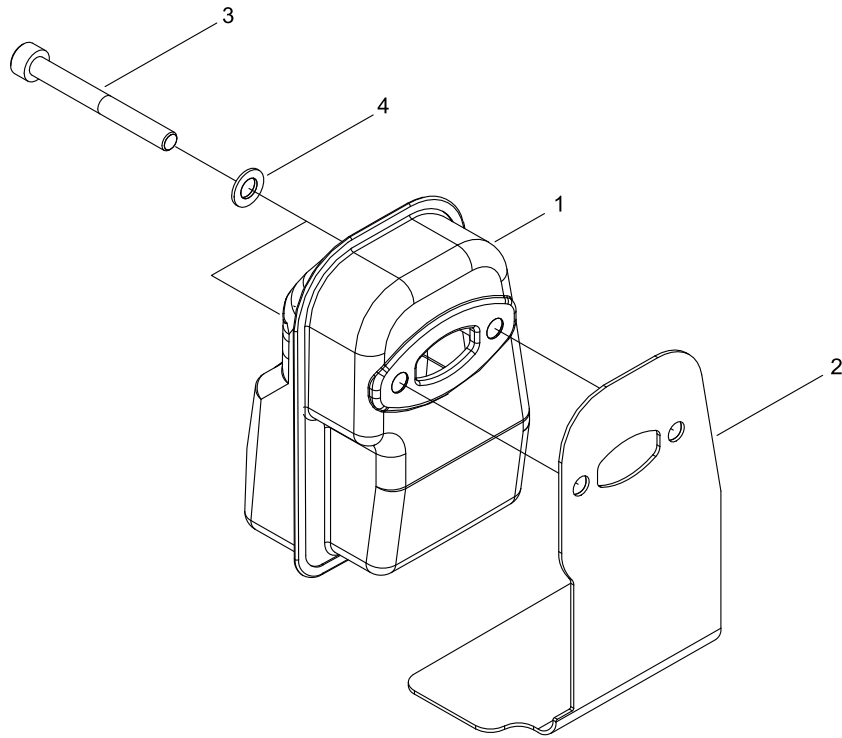

2. MUFFLER

KEY	LV	PART NUMBER	Q'TY	DESCRIPTION	REMARKS	NOTE1	NOTE2
1		A300-000840	1	MUFFLER			
2		V104-000970	1	GASKET			
3		900105-05045	2	BOLT,H.S. 5*45	5*45		
4		900600-00005	2	WASHER 5	5