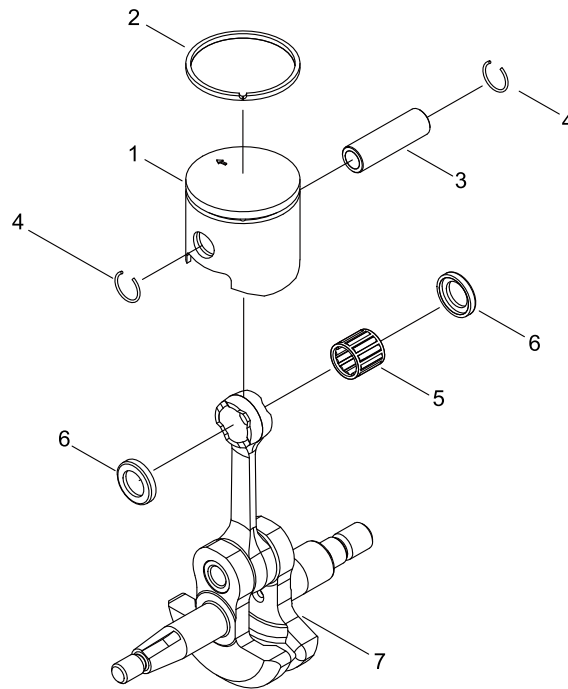

shindaiwa[®]

PARTS CATALOG

**BLOWER
EB221S(36)**

36000001 -

CE

P016-001970-14Cb

1. CYLINDER

KEY	LV	PART NUMBER	Q'TY	DESCRIPTION	REMARKS	NOTE1	NOTE2
1		A130-002210	1	CYLINDER			
2		V100-000800	1	GASKET,CYL			
3		900105-05020	2	BOLT, H.S. 5*20	5*20		
4		A200-000381	1	INSULATOR, INTAKE			
5		V103-001150	1	GASKET			
6		V203-000581	2	BOLT,5	M5X30 WSW		

KEY	LV	PART NUMBER	Q'TY	DESCRIPTION	REMARKS	NOTE1	NOTE2
1		P021-033820	1	CRANKCASE,PTO-C			
2	+	V592-000310	1	BEARING, BALL	6001X10JRXC3		
3	+	V505-000080	1	OIL SEAL			
4		P021-033830	1	CRANKCASE, M-C			
5	+	V592-000300	1	BEARING, BALL	6000X12JRC3		
6	+	V503-000010	1	SEAL,OIL			
7	+	900330-40080	2	PIN F 4*8	4*8		
8		900105-05025	3	BOLT, H.S. 5*25	5*25		
9		A190-000871	1	ENGINE COVER			
10		V203-001020	1	BOLT,5			
11		V203-000450	2	BOLT PC			

4. PISTON, CRANKSHAFT

KEY	LV	PART NUMBER	Q'TY	DESCRIPTION	REMARKS	NOTE1	NOTE2
1		A100-000900	1	PISTON			
2		A101-000230	1	RING,PISTON			
3		V606-000040	1	PIN,ENG			
4		V580-000070	2	RING,END			
5		V553-000090	1	BEARING,NEEDLE			
6		V306-000250	2	WASHER,CIRCULAR 8			
7		A011-000612	1	CRANKSHAFT,ASY			