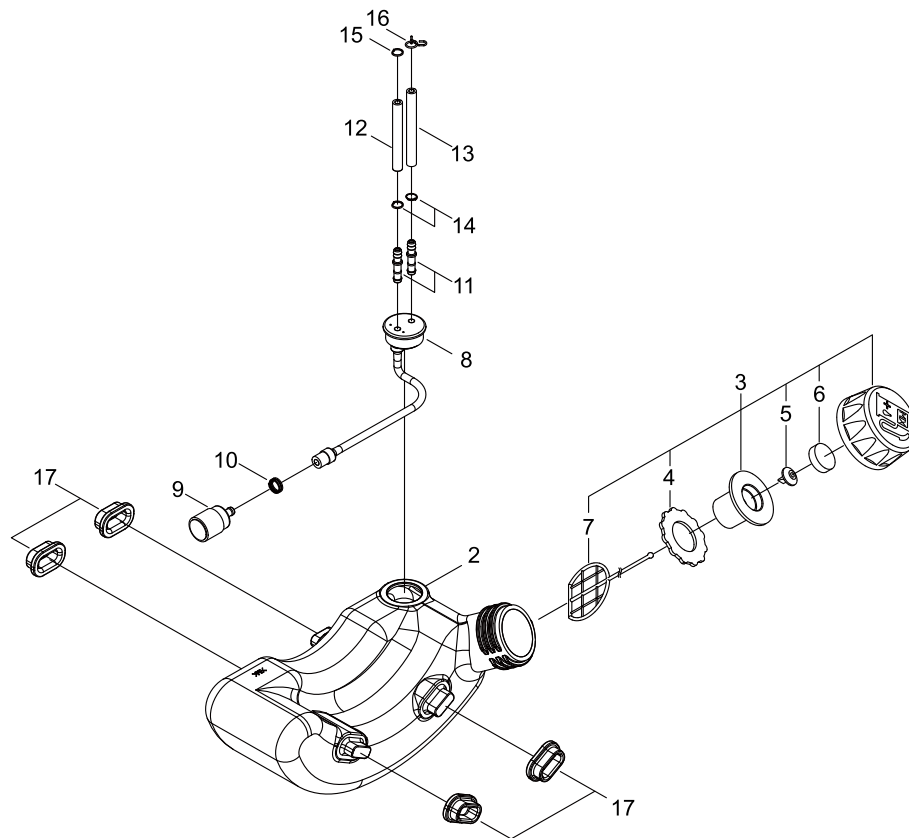

11. FUEL TANK

KEY	LV	PART NUMBER	Q'TY	DESCRIPTION	REMARKS	NOTE1	NOTE2
2		A350-000990	1	FUEL TANK			
3		A033-000120	1	FUEL CAP ASSY			
4	+	V107-000050	1	GASKET			
5	+	E263-000040	1	VALVE,CHECK			
6	+	V540-000280	1	SEAL,CIRCULAR			
7	+	A365-000120	1	CONNECTOR,CAP			
8		V470-001200	1	PIPE			
9		131205-19832	1	STRAINER, FUEL			
10		V490-000610	1	CLIP			
11		V186-000210	2	JOINT			
12		V471-002990	1	PIPE			
13		V471-002520	1	PIPE			
14		V490-000500	2	CLIP			
15		V490-000500	1	CLIP			
16		V490-000510	1	CLIP			
17		V420-002220	4	TANK CUSHION