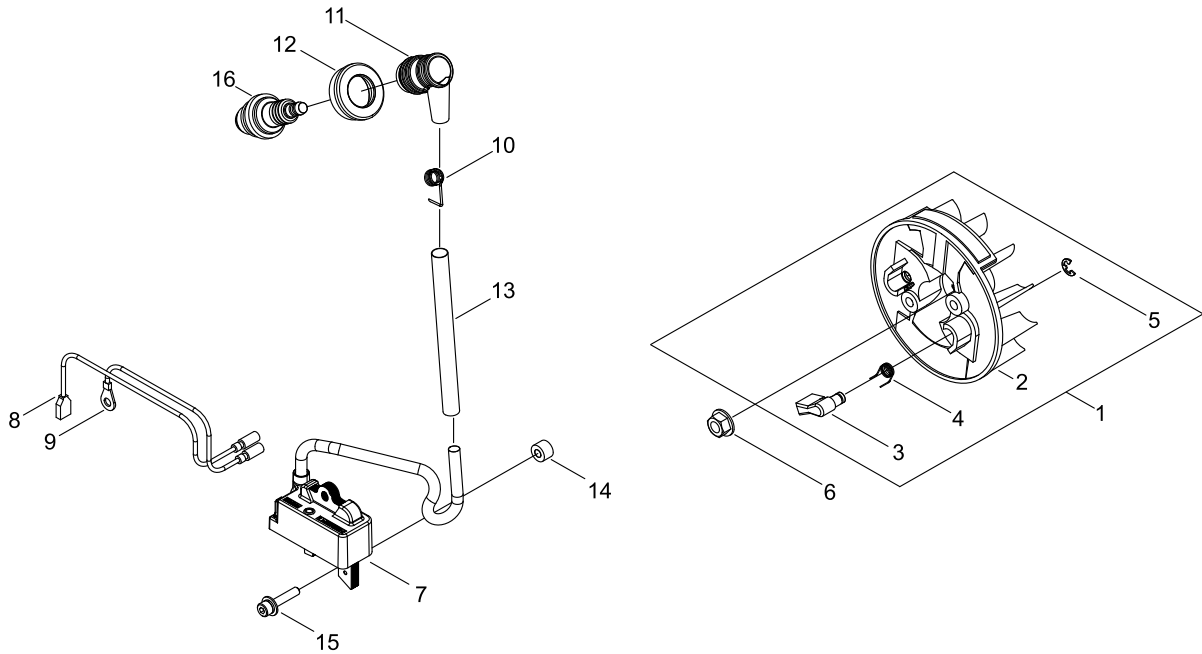

KEY	LV	PART NUMBER	Q'TY	DESCRIPTION	REMARKS	NOTE1	NOTE2
1		P021-033820	1	CRANKCASE,PTO-C			
2	+	V592-000310	1	BEARING, BALL	6001X10JRXC3		
3	+	V505-000080	1	OIL SEAL			
4		P021-033830	1	CRANKCASE, M-C			
5	+	V592-000300	1	BEARING, BALL	6000X12JRC3		
6	+	V503-000010	1	SEAL,OIL			
7	+	900330-40080	2	PIN F 4*8	4*8		
8		900105-05025	3	BOLT, H.S. 5*25	5*25		
9		A190-000871	1	ENGINE COVER			
10		V203-001020	1	BOLT,5			
11		V203-000450	2	BOLT PC			

4. PISTON, CRANKSHAFT

KEY	LV	PART NUMBER	Q'TY	DESCRIPTION	REMARKS	NOTE1	NOTE2
1		A100-000900	1	PISTON			
2		A101-000230	1	RING,PISTON			
3		V606-000040	1	PIN,ENG			
4		V580-000070	2	RING,END			
5		V553-000090	1	BEARING,NEEDLE			
6		V306-000250	2	WASHER,CIRCULAR 8			
7		A011-000612	1	CRANKSHAFT,ASY			

6. BLOWER PIPE

KEY	LV	PART NUMBER	Q'TY	DESCRIPTION	REMARKS	NOTE1	NOTE2
1		E165-000760	1	PIPE,BLOWER			
2		E165-000400	1	NOZZLE			
3		E165-000410	1	NOZZLE			
4		X602-000120	1	TOOL,WRENCH	19-13		
5		X705-000100	1	BAG,PACKING	140*200*T0.08		

7. MAGNETO

KEY	LV	PART NUMBER	Q'TY	DESCRIPTION	REMARKS	NOTE1	NOTE2
1		A409-000690	1	ROTOR, MAGNETO			
2	+	A409-000700	1	ROTOR			
3	+	A514-000090	2	PAWL, STARTER			
4	+	V452-000630	2	SPRING, TORSION			
5	+	V583-000140	2	RING			
6		V265-000150	1	NUT, 8			
7		A411-001570	1	COIL, IGNITION			
8		V485-002340	1	LEAD			
9		V485-002350	1	LEAD			
10		A426-000010	1	TERMINAL, SPARK PLUG			
11		A427-000013	1	CAP, SPARK PLUG			
12		A429-000090	1	COVER, CAP			
13		V475-006540	1	TUBE			
14		V352-000100	2	COLLAR, 4	9*4.2*L6		
15		91113-04026	2	BOLT	CM-4*26 SW,W		
16		159010-10230	1	PLUG, SPARK (BPMR-7A)	BPMR-7A		