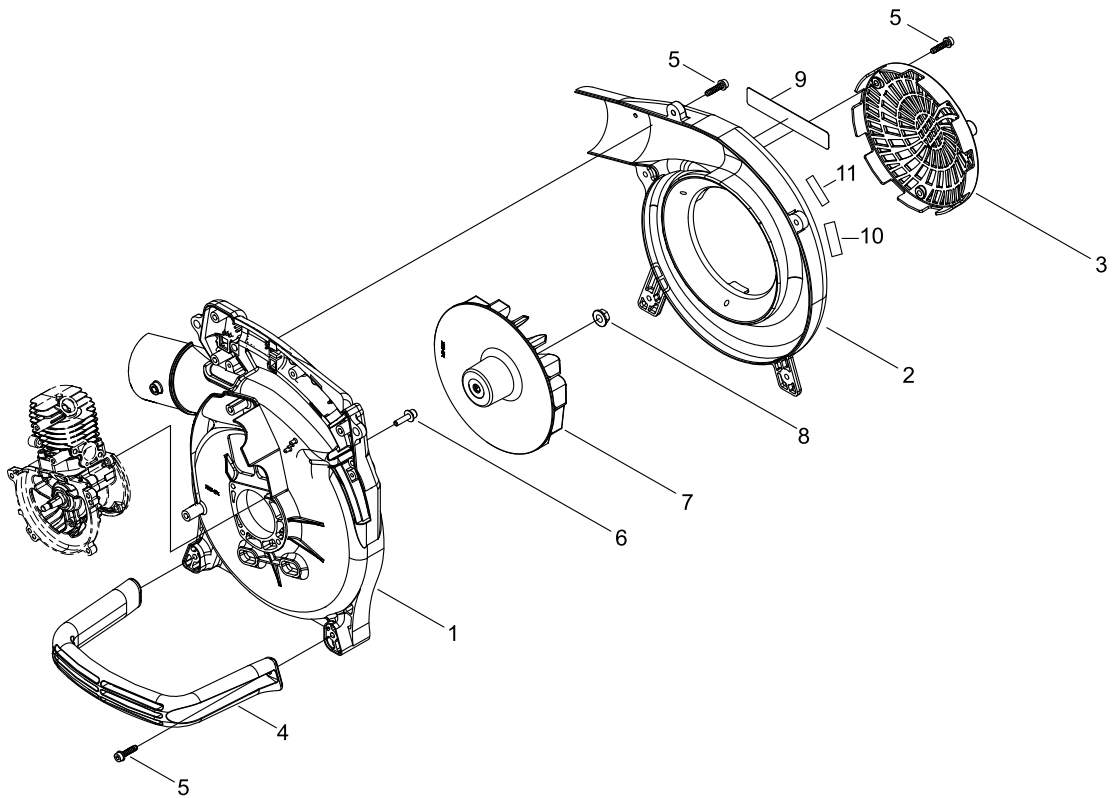

5. FAN CASE

KEY	LV	PART NUMBER	Q'TY	DESCRIPTION	REMARKS	NOTE1	NOTE2
1		E103-000715	1	CASE,FAN			
2		E103-001280	1	CASE,FAN			
3		E104-000120	1	INTAKE COVER			
4		C410-000610	1	SUBHANDLE			
5		V203-000450	10	BOLT PC			
6		V203-000330	4	BOLT-SPW			
7		E100-000090	1	FAN			
8		V265-000120	1	FLANGE NUT			
9		X504-008140	1	LABEL,BRAND			
10		X505-002730	1	LABEL CAUTION			
11		X505-007910	1	LABEL,CAUTION