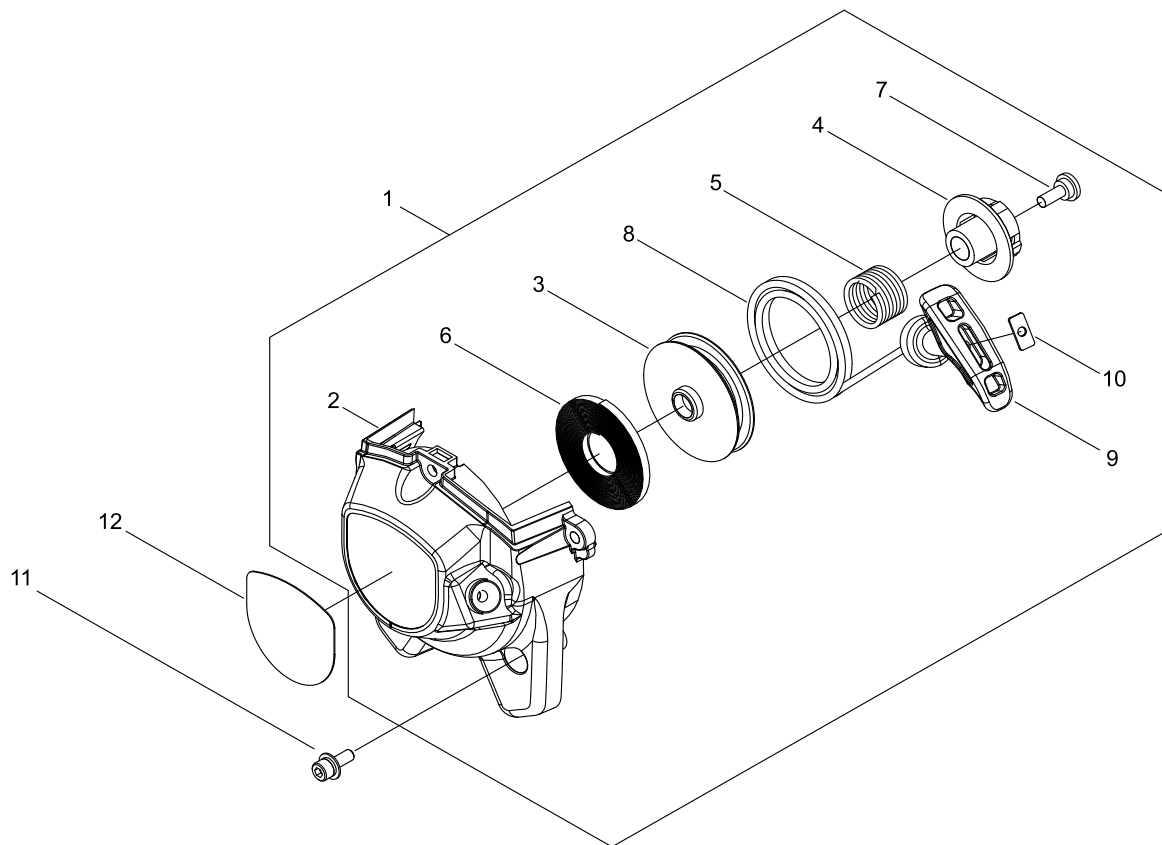

8. RECOIL STARTER

KEY	LV	PART NUMBER	Q'TY	DESCRIPTION	REMARKS	NOTE1	NOTE2
1		A051-001470	1	RECOIL STARTER ASSY			
2	+	A500-000600	1	STARTER CASE			
3	+	A506-000320	1	REEL			
4	+	C533-000140	1	CAM			
5	+	V452-000640	1	SPRING,TORSION			
6	+	A504-000100	1	RECOIL SPRING			
7	+	V253-000310	1	SCREW			
8	+	A509-000110	1	ROPE			
9	+	A511-000140	1	NOB			
10	+	A522-000040	1	STOPPER			
11		V203-001020	4	BOLT,5			
12		X504-008130	1	LABEL,BRAND