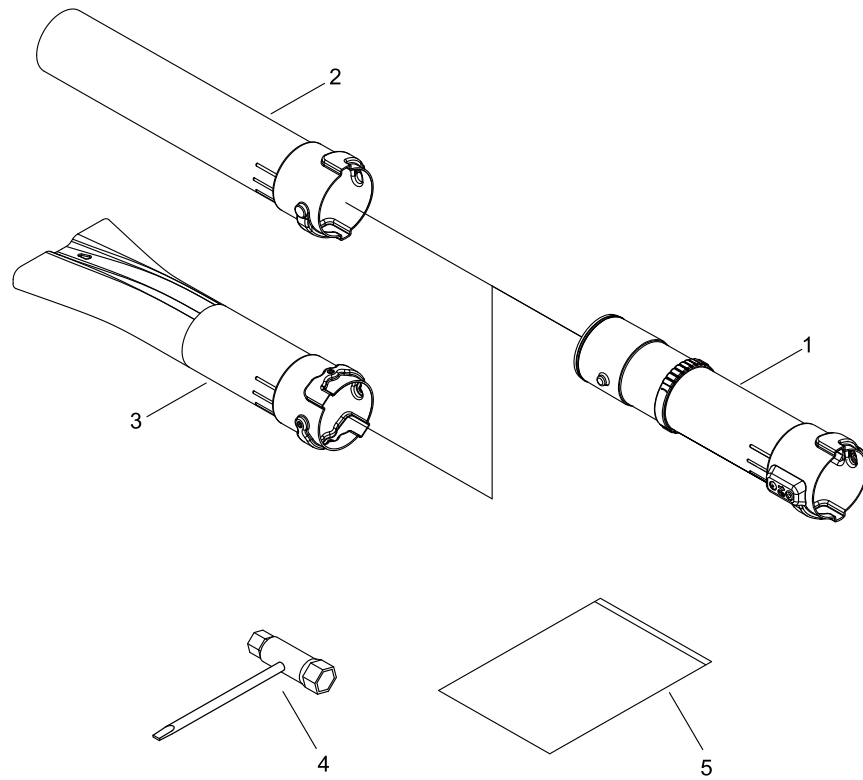

KEY	LV	PART NUMBER	Q'TY	DESCRIPTION	REMARKS	NOTE1	NOTE2
1		P021-033820	1	CRANKCASE,PTO-C			
2	+	V592-000310	1	BEARING, BALL	6001X10JRXC3		
3	+	V505-000080	1	OIL SEAL			
4		P021-033830	1	CRANKCASE, M-C			
5	+	V592-000300	1	BEARING, BALL	6000X12JRC3		
6	+	V503-000010	1	SEAL,OIL			
7	+	900330-40080	2	PIN F 4*8	4*8		
8		900105-05025	3	BOLT, H.S. 5*25	5*25		
9		A190-000871	1	ENGINE COVER			
10		V203-001020	1	BOLT,5			
11		V203-000450	2	BOLT PC			

4. PISTON, CRANKSHAFT

KEY	LV	PART NUMBER	Q'TY	DESCRIPTION	REMARKS	NOTE1	NOTE2
1		A100-000900	1	PISTON			
2		A101-000230	1	RING,PISTON			
3		V606-000040	1	PIN,ENG			
4		V580-000070	2	RING,END			
5		V553-000090	1	BEARING,NEEDLE			
6		V306-000250	2	WASHER,CIRCULAR 8			
7		A011-000612	1	CRANKSHAFT,ASY			

6. BLOWER PIPE

KEY	LV	PART NUMBER	Q'TY	DESCRIPTION	REMARKS	NOTE1	NOTE2
1		E165-000760	1	PIPE,BLOWER			
2		E165-000400	1	NOZZLE			
3		E165-000410	1	NOZZLE			
4		X602-000120	1	TOOL,WRENCH	19-13		
5		X705-000100	1	BAG,PACKING	140*200*T0.08		

7. MAGNETO

KEY	LV	PART NUMBER	Q'TY	DESCRIPTION	REMARKS	NOTE1	NOTE2
1		A409-000690	1	ROTOR, MAGNETO			
2	+	A409-000700	1	ROTOR			
3	+	A514-000090	2	PAWL, STARTER			
4	+	V452-000630	2	SPRING, TORSION			
5	+	V583-000140	2	RING			
6		V265-000150	1	NUT, 8			
7		A411-001570	1	COIL, IGNITION			
8		V485-002340	1	LEAD			
9		V485-002350	1	LEAD			
10		A426-000010	1	TERMINAL, SPARK PLUG			
11		A427-000013	1	CAP, SPARK PLUG			
12		A429-000090	1	COVER, CAP			
13		V475-006540	1	TUBE			
14		V352-000100	2	COLLAR, 4	9*4.2*L6		
15		91113-04026	2	BOLT	CM-4*26 SW,W		
16		159010-10230	1	PLUG, SPARK (BPMR-7A)	BPMR-7A		