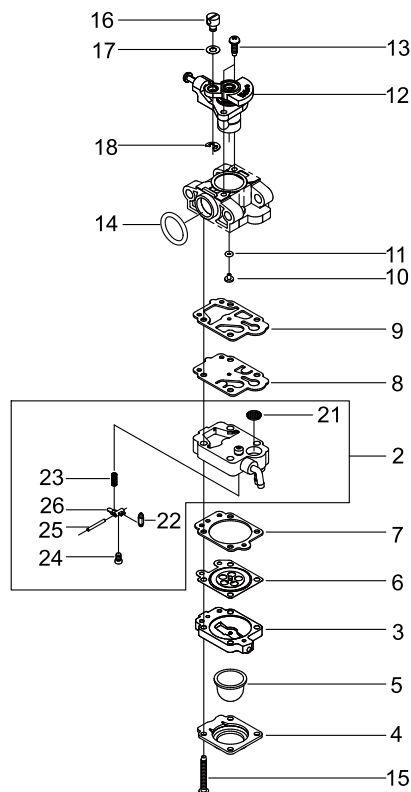

10. CARBURETOR

KEY	LV	PART NUMBER	Q'TY	DESCRIPTION	REMARKS	NOTE1	NOTE2
		A021-004250	1	CARBURETOR,DIAPHRAGM			
2	+	P003-003990	1	BODY ASSEMBLY, PUMP			
21	++	123126-10631	1	SCREEN, INLET			
22	++	123137-19830	1	VALVE, INLET NEEDLE			
23	++	123122-05560	1	SPRING, METER. LEVER			
24	++	123139-05560	1	SCREW, M. LEVER PIN			
25	++	123138-03930	1	PIN, METERING LEVER			
26	++	123123-03930	1	LEVER, METERING			
3	+	123180-05560	1	BODY, AIR PURGE			
4	+	123142-05560	1	COVER, PRIMER PUMP			
5	+	123181-40630	1	PUMP, PRIMER			
6	+	P003-001850	1	DIAPHRAGM, METERING			
7	+	123140-05560	1	GASKET, M. DIAPHRAGM			
8	+	123112-40630	1	DIAPHRAGM, PUMP			
9	+	P003-000100	1	GASKET, PUMP			
10	+	P003-005190	1	JET			
11	+	123183-40630	1	O-RING			
12	+	123116-04860	1	VALVE, THROTTLE			
13	+	123114-44330	2	SCREW			
14	+	V581-000180	1	O RING			
15	+	123110-05560	4	SCREW, PUMP COVER			
16	+	123172-45130	1	SWIVEL			
17	+	123149-54230	1	WASHER			
18	+	123173-07930	1	CLIP