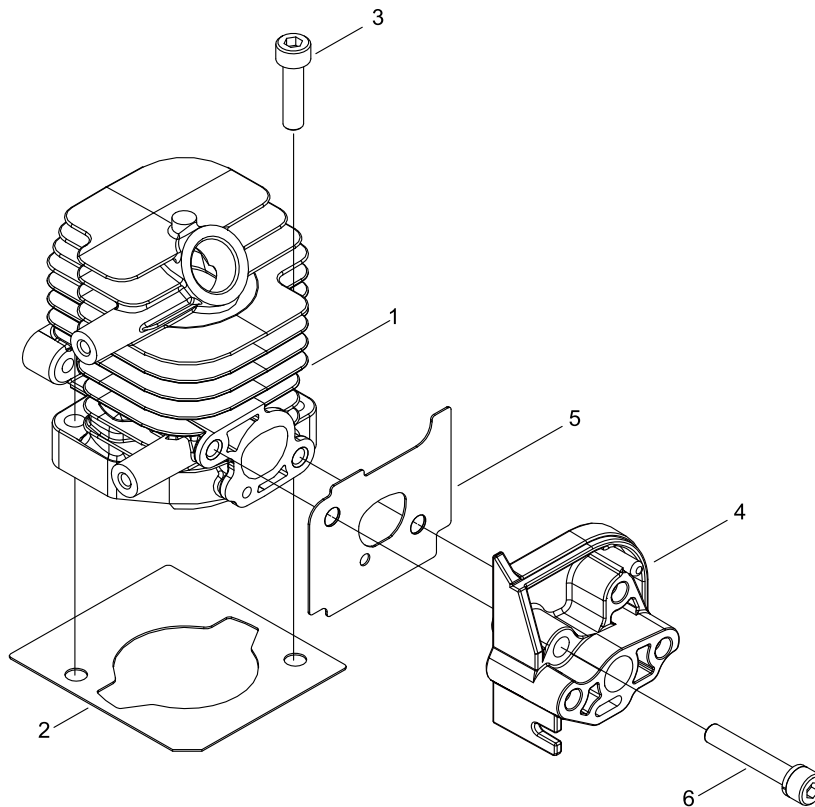

shindaiwa[®]

PARTS CATALOG

**BLOWER
EB221S(36)**

36000001 -

CE

P016-001970-14Cb

1. CYLINDER

KEY	LV	PART NUMBER	Q'TY	DESCRIPTION	REMARKS	NOTE1	NOTE2
1		A130-002210	1	CYLINDER			
2		V100-000800	1	GASKET,CYL			
3		900105-05020	2	BOLT, H.S. 5*20	5*20		
4		A200-000381	1	INSULATOR, INTAKE			
5		V103-001150	1	GASKET			
6		V203-000581	2	BOLT,5	M5X30 WSW		

2. MUFFLER

KEY	LV	PART NUMBER	Q'TY	DESCRIPTION	REMARKS	NOTE1	NOTE2
1		A300-000840	1	MUFFLER			
2		V104-000970	1	GASKET			
3		900105-05045	2	BOLT,H.S. 5*45	5*45		
4		900600-00005	2	WASHER 5	5		

3. CRANKCASE, ENGINE COVER

KEY	LV	PART NUMBER	Q'TY	DESCRIPTION	REMARKS	NOTE1	NOTE2
1		P021-033820	1	CRANKCASE,PTO-C			
2	+	V592-000310	1	BEARING, BALL	6001X10JRXC3		
3	+	V505-000080	1	OIL SEAL			
4		P021-033830	1	CRANKCASE, M-C			
5	+	V592-000300	1	BEARING, BALL	6000X12JRC3		
6	+	V503-000010	1	SEAL,OIL			
7	+	900330-40080	2	PIN F 4*8	4*8		
8		900105-05025	3	BOLT, H.S. 5*25	5*25		
9		A190-000871	1	ENGINE COVER			
10		V203-001020	1	BOLT,5			
11		V203-000450	2	BOLT PC			

4. PISTON, CRANKSHAFT

KEY	LV	PART NUMBER	Q'TY	DESCRIPTION	REMARKS	NOTE1	NOTE2
1		A100-000900	1	PISTON			
2		A101-000230	1	RING,PISTON			
3		V606-000040	1	PIN,ENG			
4		V580-000070	2	RING,END			
5		V553-000090	1	BEARING,NEEDLE			
6		V306-000250	2	WASHER,CIRCULAR 8			
7		A011-000612	1	CRANKSHAFT,ASY			