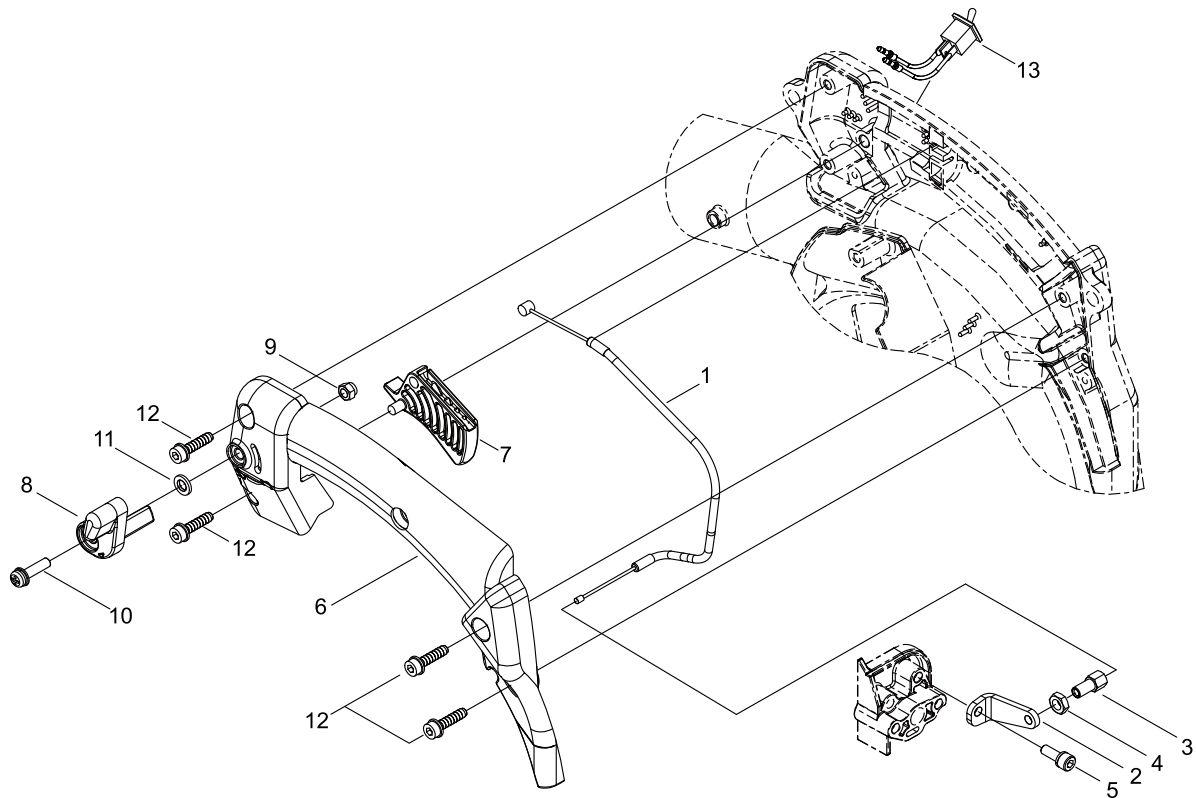

12. HANDLE

KEY	LV	PART NUMBER	Q'TY	DESCRIPTION	REMARKS	NOTE1	NOTE2
1		V430-002500	1	THROTTLE CABLE			
2		C487-000190	1	BRACKET			
3		C486-000010	1	CABLE ADJUSTER			
4		92018-06000	1	NUT			
5		V203-000340	1	BOLT SW			
6		C400-000564	1	HANDLE, FRONT			
7		C450-000431	1	CONTROL, THROTTLE			
8		C453-000310	1	LOCK LEVER			
9		V263-000110	1	NUT			
10		91566-05020	1	SCREW-SPW			
11		V346-000080	1	WAVE WASHER			
12		V203-000450	5	BOLT PC			
13		A440-002520	1	SWITCH, ON OFF	EB220S