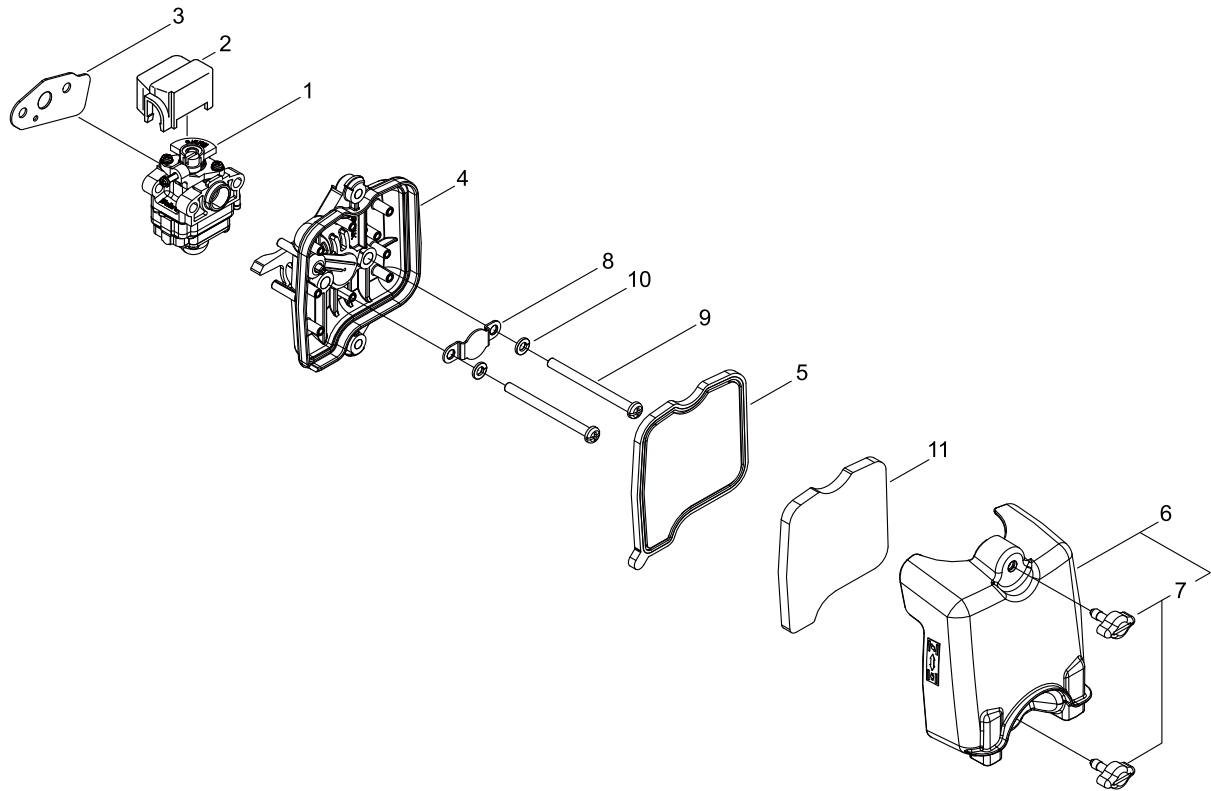

9. AIR CLEANER

KEY	LV	PART NUMBER	Q'TY	DESCRIPTION	REMARKS	NOTE1	NOTE2
1		A021-004250	1	CARBURETOR,DIAPHRAGM			
2		A127-000141	1	COVER,DUST			
3		V103-000690	1	GASKET,CARBURETOR			
4		A023-000250	1	CASE,CLEANER			
5		A226-000690	1	FILTER			
6		P021-033840	1	CLEANER COVER ASSY			
7	+	V299-000570	2	KNOB,FASTENER			
8		A244-000130	1	BACK PLATE			
9		91581-05060	2	SCREW,PM			
10		900605-00005	2	WASHER, SPRING 5	5		
11		A226-000700	1	PREFILTER