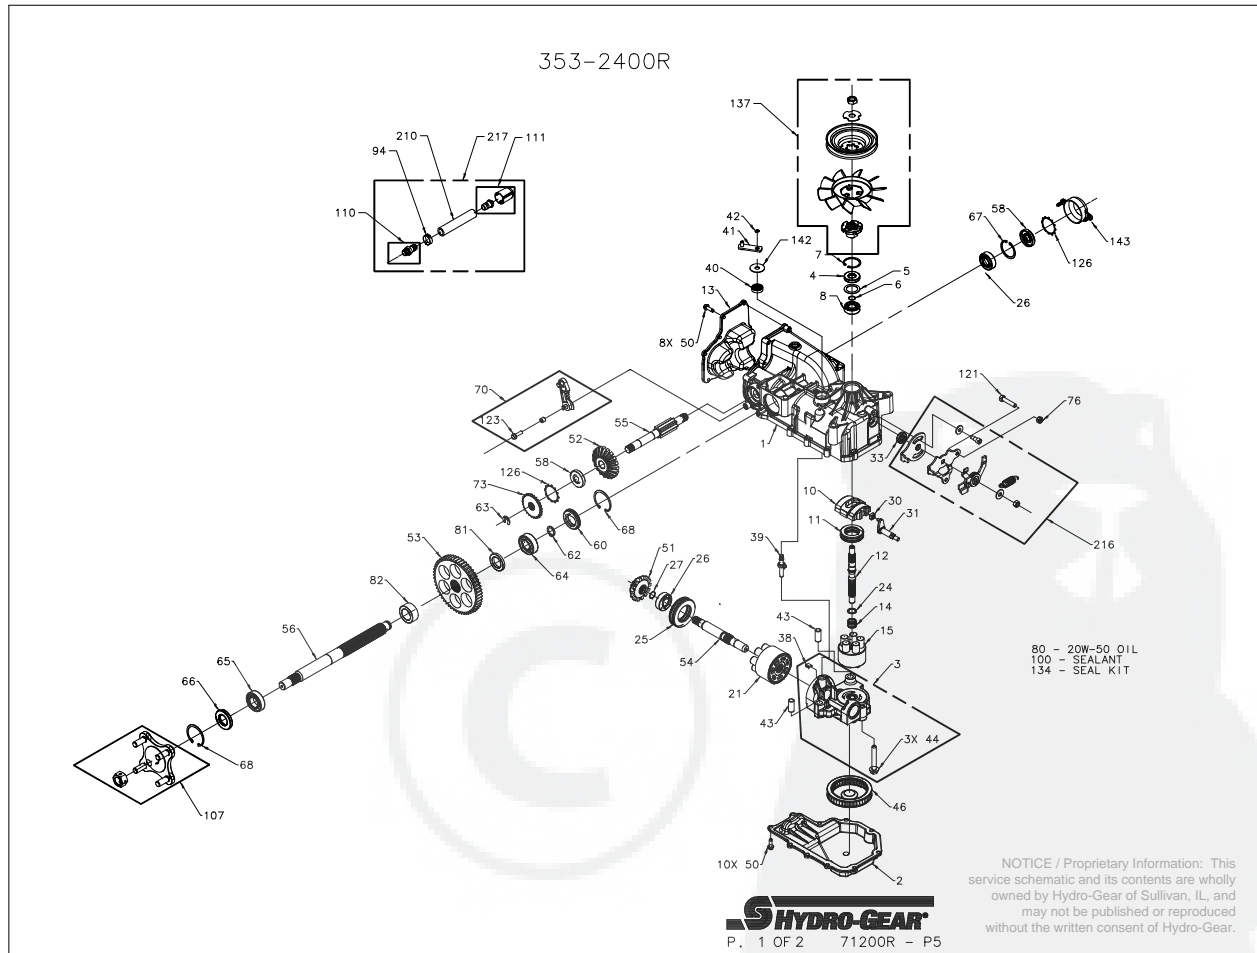

353-2400R

Parts Breakdown

Parts Breakdown

#	PART #	DESCRIPTION	QTY	Note
1	70627	KIT, HOUSING, MAIN	1	
		HOUSING, MAIN	1	
		CRADLE BEARING	2	
		SEAL, LIP 12 X 25 X 7	1	
		TRUNNION BUSHING	1	
		SCREW, HFHC 1/4 - 28 X 7/8 (PATCH)	1	
2	50890RM	HOUSING, IZT LOWER R	1	
3	70667	KIT, CENTER SECTION	1	
		CENTER SECTION	1	
		BUSHING . 67 X 1.03 X . 75	1	
(38)		PLATE, BYPASS	1	
(44)		SCREW. 3/8 - 24 X 2 .5	3	
		CHECK PLUG ASSEMBLY, . 027	2	
4	9008000-0128	SEAL 15 X 35 X 7 LIP PTC	1	
5	2003018	WASHER .98 X 1.37 X .04	1	
6	2003016	RING RET 59 EXT WIRE	1	
7	2003052	RING RET 137 INT	1	
8	2003043	BEARING 15X35X11 BALL OPEN 6202	1	
10	2003087	SWASHPLATE 10CC	1	
11	50551	BEARING 30X52X13 BALL THRUST	1	
12	50005	SHAFT INPUT	1	
13	50891RM	COVER, END IZT RAW M	1	
14	2003014	SPRING, BLOCK	1	
15	70331	KIT, BLOCK, 10CC CYLINDER	1	
		10cc CYLINDER BLOCK	1	
		10cc PISTON SPRING	5	
		PISTON SEAT WASHER	5	
		10cc PISTON	5	
21	70082	KIT, MOTOR BLOCK	1	
		21cc CYLINDER BLOCK	1	
		21cc PISTON SPRING	7	
		PISTON SEAT WASHER	7	
		10cc PISTON	7	
24	2003017	WASHER .59 X .79 X .04	1	
25	50552	BEARING 42X68X16 BALL THRUST	1	
26	50315	BEARING 17X40X12 BALL OPEN 6203	2	
27	2000022	RING RET 67 EXT WIRE	1	
30	2000015	SLOT GUIDE	1	
31	50807	ARM TRUNNION 10CC SQ TAPER	1	
33	9008000-0126	SEAL 12 X 25 X 7 LIP TC	1	
38	70680	KIT, BYPASS PLATE	1	
39	2003555	ACTUATOR BYPASS	1	
40	45074	SEAL 10 X 25 X 7 LIP	1	
41	50270	ARM, BYPASS	1	
42	44870	RING RET 31 EXT	1	
43	50002	PIN .39 X .50 X 1.12 HOLLOW	2	