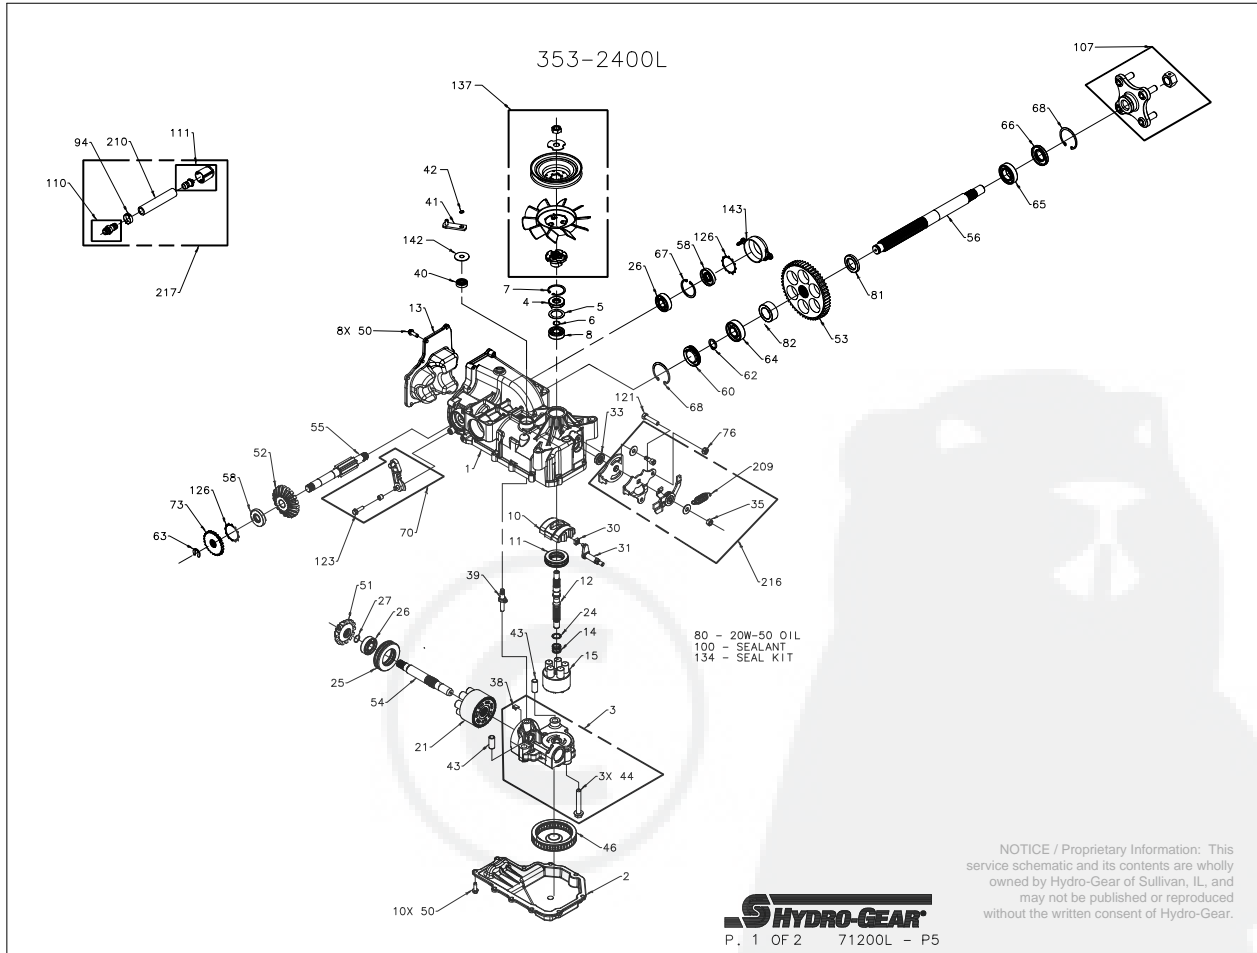

353-2400L

Parts Breakdown

Parts Breakdown

#	PART #	DESCRIPTION	QTY	Note
1	70627	KIT, HOUSING, MAIN	1	
		HOUSING, MAIN	1	
		CRADLE BEARING	2	
		SEAL, LIP 12 X 25 X 7	1	
		TRUNNION BUSHING	1	
		SCREW, HFHC 1/4 - 28 X 7/8 (PATCH)	1	
2	50890RM	HOUSING, IZT LOWER R	1	
3	70667	KIT, CENTER SECTION	1	
		CENTER SECTION	1	
		BUSHING . 67 X 1.03 X . 75	1	
(38)		PLATE, BYPASS	1	
(44)		SCREW. 3/8 - 24 X 2 .5	3	
		CHECK PLUG ASSEMBLY, . 027	2	
4	9008000-0128	SEAL 15 X 35 X 7 LIP PTC	1	
5	2003018	WASHER .98 X 1.37 X .04	1	
6	2003016	RING RET 59 EXT WIRE	1	
7	2003052	RING RET 137 INT	1	
8	2003043	BEARING 15X35X11 BALL OPEN 6202	1	
10	2003087	SWASHPLATE 10CC	1	
11	50551	BEARING 30X52X13 BALL THRUST	1	
12	50005	SHAFT INPUT	1	
13	50891RM	COVER, END IZT RAW M	1	
14	2003014	SPRING, BLOCK	1	
15	70331	KIT, BLOCK, 10CC CYLINDER	1	
		10cc CYLINDER BLOCK	1	
		10cc PISTON SPRING	5	
		PISTON SEAT WASHER	5	
		10cc PISTON	5	
21	70082	KIT, MOTOR BLOCK	1	
		21cc CYLINDER BLOCK	1	
		21cc PISTON SPRING	7	
		PISTON SEAT WASHER	7	
		10cc PISTON	7	
24	2003017	WASHER .59 X .79 X .04	1	
25	50552	BEARING 42X68X16 BALL THRUST	1	
26	50315	BEARING 17X40X12 BALL OPEN 6203	2	
27	2000022	RING RET 67 EXT WIRE	1	
30	2000015	SLOT GUIDE	1	
31	50807	ARM TRUNNION 10CC SQ TAPER	1	
33	9008000-0126	SEAL 12 X 25 X 7 LIP TC	1	
35	50317	NUT HEX 5/16-24 NYLON INSERT	1	
38	70680	KIT, BYPASS PLATE	1	
39	2003555	ACTUATOR BYPASS	1	
40	45074	SEAL 10 X 25 X 7 LIP	1	
41	50270	ARM, BYPASS	1	
42	44870	RING RET 31 EXT	1	