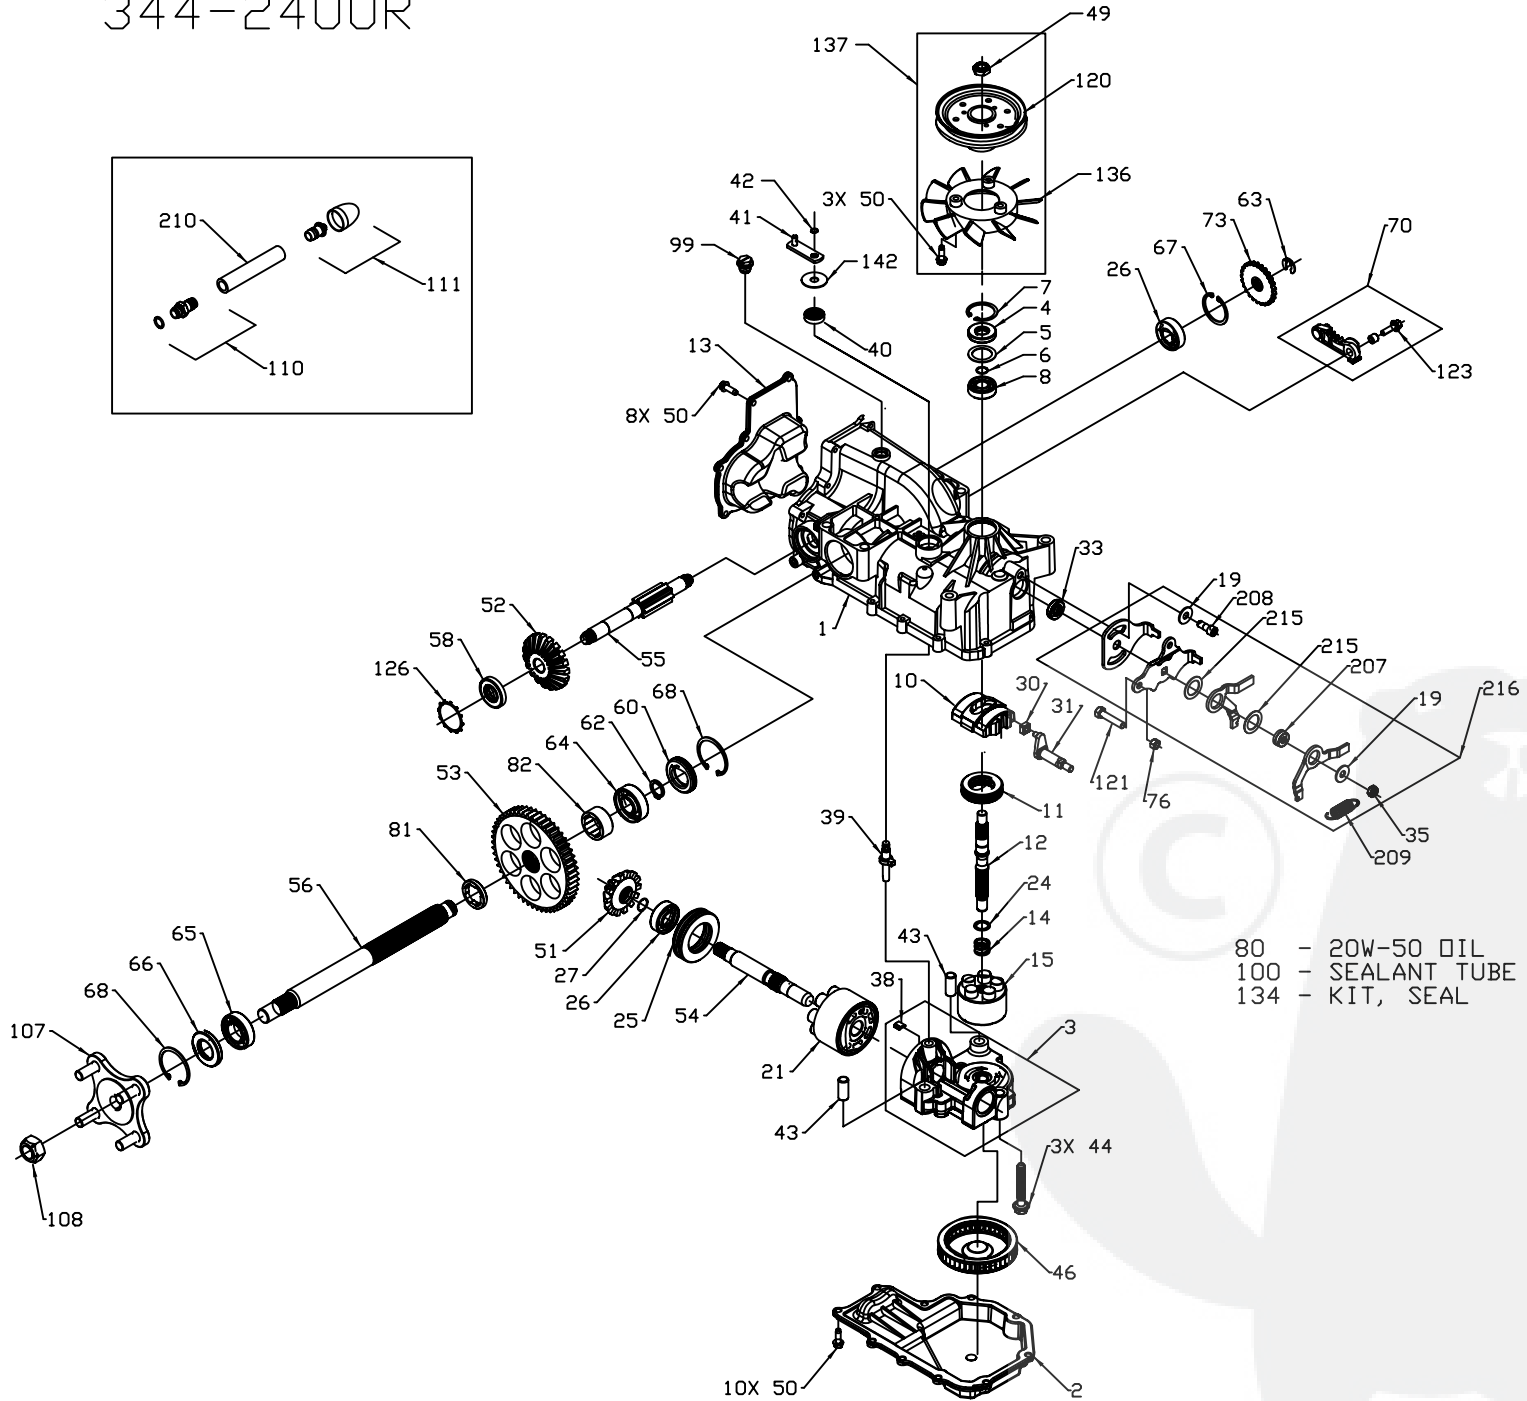

01008193
344-2400R

01008193
344-2400R

ITEM #	PART #	QTY	DESCRIPTION	ITEM #	PART #	QTY	DESCRIPTION	ITEM #	PART #	QTY	DESCRIPTION
1	70627	1	KIT, HOUSING-MAIN	43	50002	2	PIN, HOLLOW .39 X .5 X 1	126	51316	2	RING, RETAINING
		1	HOUSING, MAIN	44	50016	3	BOLT, HEX FLANGE 3/8-24 X 2.5	134	70553	1	KIT, SEAL
		2	CRADLE BEARING	46	50990	1	FILTER			1	SEAL, LIP 15 X 35 X 7
		1	TRUNNION BUSHING							1	RING, RETAINING 37 INT
		1	SEAL, LIP 12 X 25 X 7	49	51244	1	HEX LOCK NUT 1/2-20 (NYLON INSERT)			1	SEAL, LIP 12 X 25 X 7
		1	SCREW, HFHC 1/4-28 X 7/8 (PATCH)	50	50752	21	SCREW, 1/4-20 X .75			1	SEAL, LIP 10 X 25 X 7
2	5089ORM	1	LOWER HOUSING	51	50744	1	14T BEVEL GEAR			1	RING, RETAINING .31 EXT
3	70677	1	KIT, CENTER SECTION	52	50745	1	19T BEVEL GEAR			18	HFHCS 1/4-20 X .75
		1	CENTER SECTION	53	50746	1	53T SPUR GEAR			1	SEAL PLUG
		1	BUSHING .67 X 1.03 X .75	54	50757	1	SHAFT, MOTOR			1	RING, RETAINING .75 EXT
		1	PLATE, BYPASS	55	51298	1	SHAFT, BRAKE			1	RING, RETAINING .440 EXT
		3	BOLT, HEX FLANGE 3/8-24 X 2.5	56	50748	1	SHAFT, AXLE			1	SEAL, LIP 25 X 47 X 7
		2	CHECK PLUG ASSEMBLY, .027							1	RING, RETAINING 1.56 INT
4	9008000-0128	1	SEAL, LIP 15 X 35 X 7	58	51161	2	SEAL, LIP 17 X 40 X 7			2	RING, RETAINING 1.87 INT
5	2003018	1	SPACER	60	50995	1	SEAL PLUG - SIDE			2	RING, RETAINING 1.43
6	2003016	1	RING, WIRE RETAINING					136	51365	1	FAN, 6", 10 BLADE
7	2003052	1	RING, RETAINING	62	50759	1	RING, RETAINING - AXLE	137	70591	1	KIT, FAN-PULLEY
8	2003043	1	BALL BEARING	63	51109	1	RING, RETAINING			3	SCREW, 1/4-20 X .75
				64	50743	1	BEARING-BALL 20X47X14(6204)			1	FAN, 6", 10 BLADE
10	2003087	1	VARIABLE SWASHPLATE	65	50740	1	BEARING-BALL 25X47X12(6005)			1	HEX LOCK NUT 1/2-20 (NYLON INSERT)
11	50551	1	THRUST BEARING 30 X 52 X 13	66	50751	1	SEAL, LIP 25 X 47 X 7			1	PULLEY, Ø4.5 X 1.625
12	50005	1	SHAFT, INPUT	67	50329	1	RING, RETAINING			1	WASHER, .39 X 1.27 X .05
13	50891RM	1	COVER-BACK	68	50760	2	RING, RETAINING -AXLE	142	51813	1	SPACER, RTN
14	2003014	1	SPRING, BLOCK					207	51396	1	SHCS 5/16-24 X .75 (PATCH)
15	70331	1	10cc CYLINDER BLOCK ASS'Y	70	70391	1	ASSEMBLY, BRAKE ARM SERVICE	208	51400	1	SPRING, EXTENSION
		1	10cc CYLINDER BLOCK					209	51399	1	HOSE, .5 X 4
		5	10cc PISTON SPRING					210	51401	1	WASHER, PLASTIC 1.19 X .7
		5	PISTON SEAT WASHER					215	51408	2	KIT, RTN SCISSOR
		5	10cc PISTON					216	70609	1	WASHER, .34 X .88 X .06
19	44130	2	WASHER, .34 X .88 X .06							2	NUT, HEX LOCK 5/16-24 UNJF
21	70082	1	21cc CYLINDER BLOCK ASS'Y	73	50754	1	BRAKE DISC			1	ARM, RTN
		1	21cc CYLINDER BLOCK	76	43083	1	NUT, HEX 5/16-18			1	ARM, RTN SCISSOR, INNER
		7	21cc PISTON SPRING							1	ARM, RTN SCISSOR, OUTER
		7	PISTON SEAT WASHER	80		79oz	20W-50 OIL			1	ARM, CONTROL
		7	21cc PISTON	81	50942-2	1	AXLE BUSHING			1	SPACER, RTN
				82	50942-1	1	AXLE BUSHING			1	SPRING, EXTENSION
24	2003017	1	WASHER, BLOCK THRUST	99	9005200-5600	1	PLUG, PLASTIC			1	SHCS 5/16-24 X .75 (PATCH)
25	50552	1	THRUST BEARING 42 X 68 X 16	100	50928	1	SEALANT TUBE, 10.3 oz			2	WASHER, PLASTIC 1.19 X .7
26	50315	2	BALL BEARING								
27	2000022	1	RING, WIRE RETAINING	107	70314	1	HUB ASSEMBLY				
30	2000015	1	SLOT GUIDE								
31	50807	1	TRUNNION ARM								
33	9008000-0126	1	SEAL, LIP 12 X 25 X 7	108	50863	1	NUT, HEX 3/4-16				
35	50108	1	NUT, HEX LOCK 5/16-24 UNJF	110	70110	1	FITTING O-RING ASSEMBLY				
38	70680	1	KIT, BYPASS PLATE								
		1	PLATE, BYPASS (BREAD)	111	70921	1	PLASTIC HOSE FITTING				
		1	PLATE, BYPASS								
39	2003555	1	BYPASS ACTUATOR								
40	45074	1	SEAL, LIP 10 X 25 X 7								
41	50270	1	ARM, BYPASS	120	50302	1	PULLEY, Ø4.5 X 1.625				
42	44870	1	RING, RETAINING	121	51753	1	BOLT, 5/16-18 X 1.50				
				123	51576	1	SCREW, HFHC 1/4-28 X 7/8 (PATCH)				