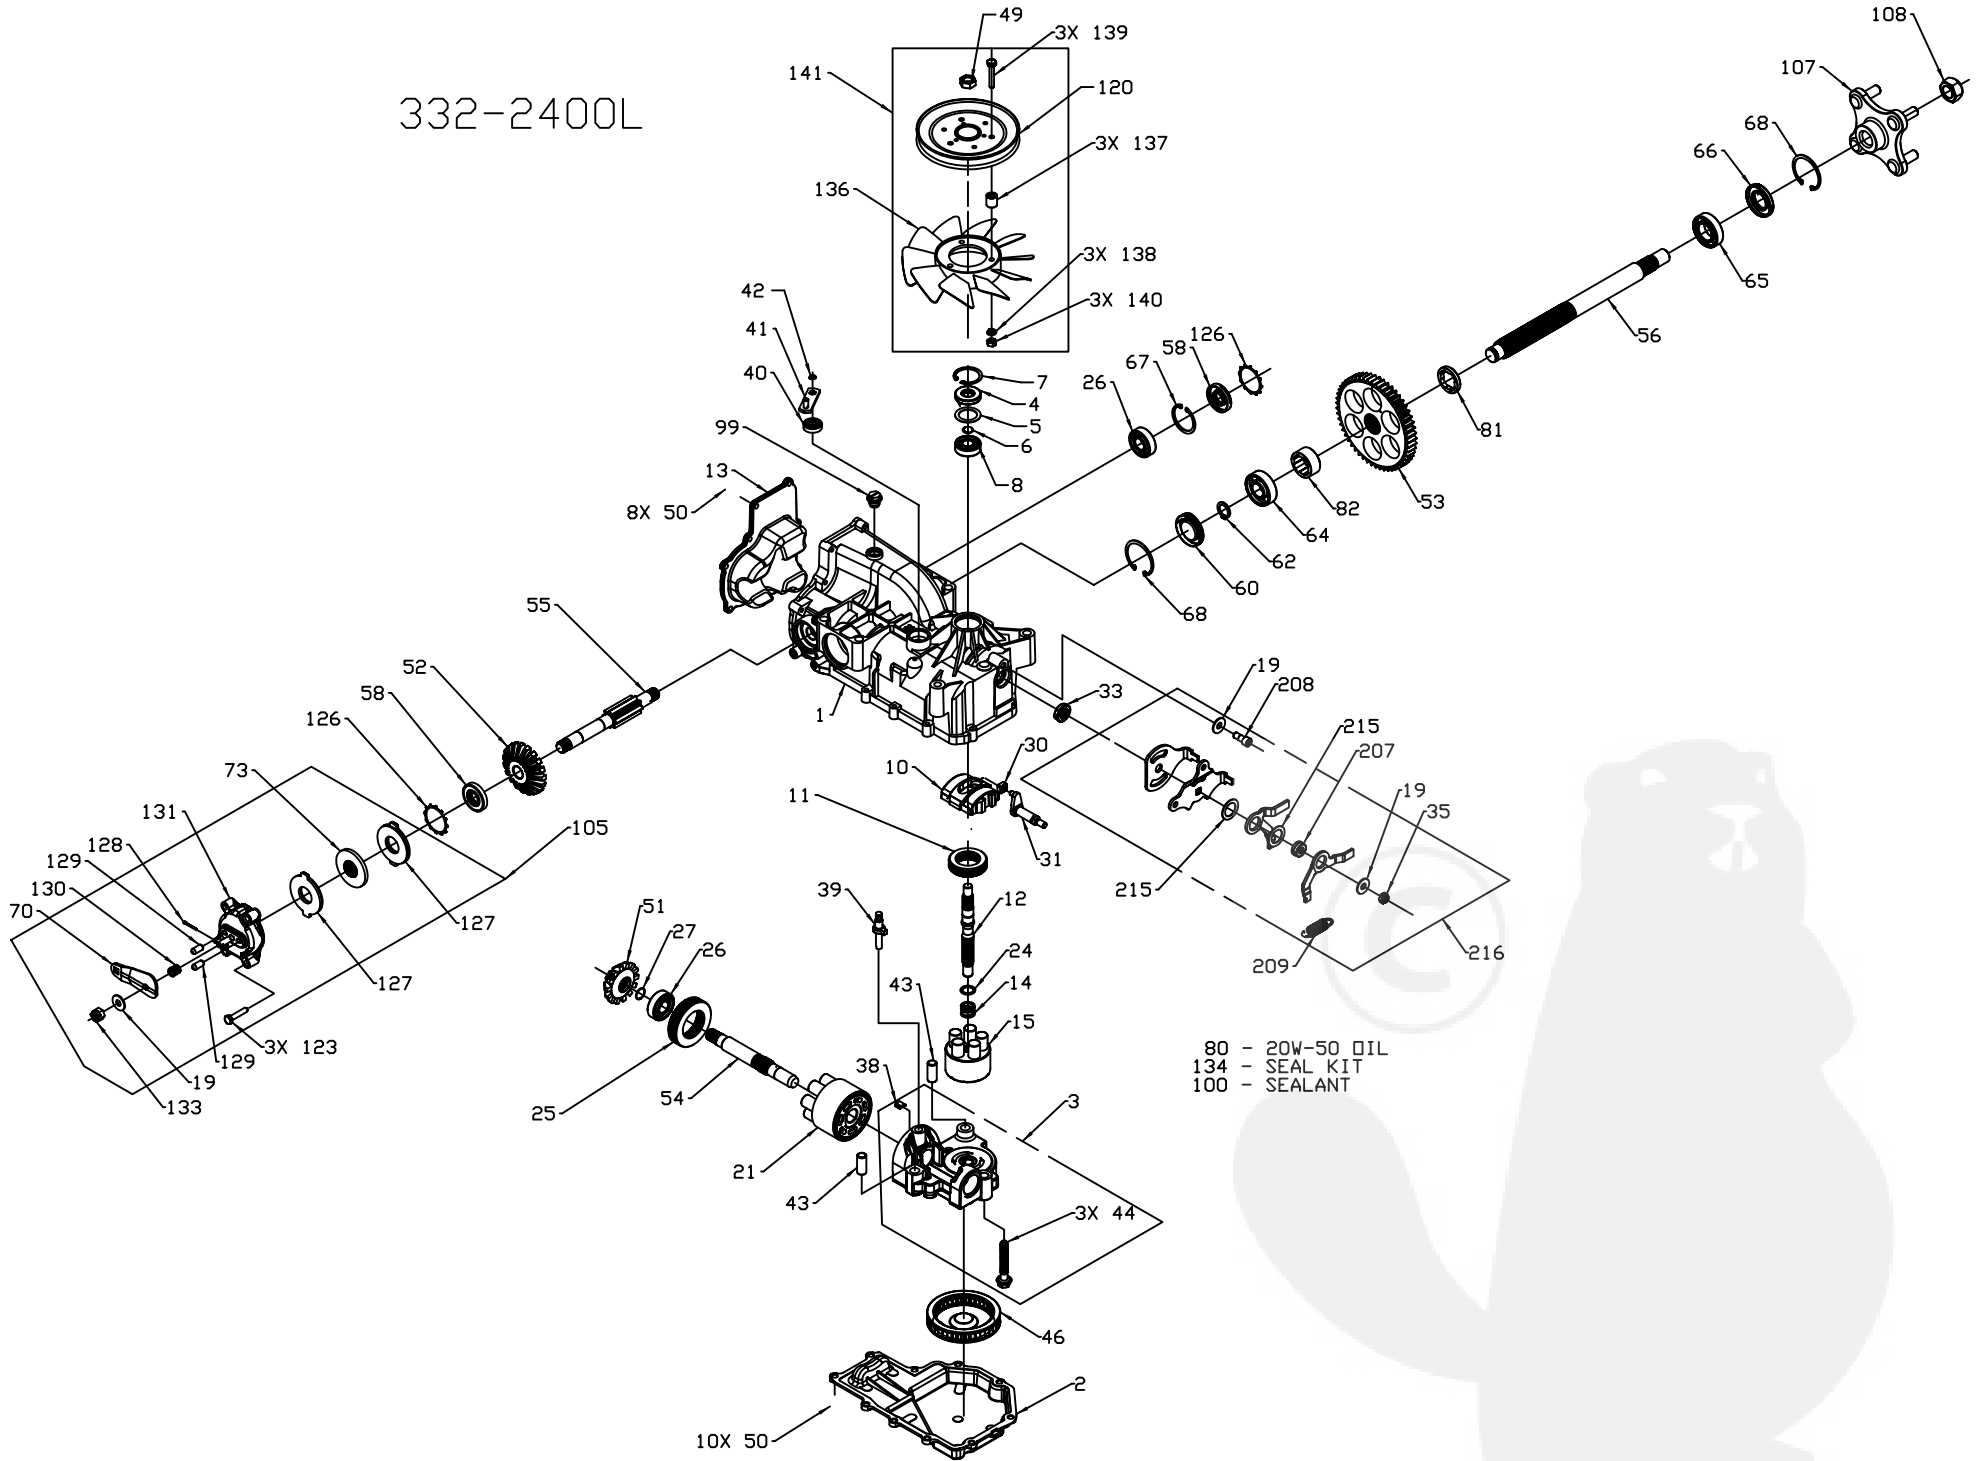

332-2400L

ITEM #	PART #	QTY	DESCRIPTION
1	70652	1	KIT, HOUSING-MAIN
		1	HOUSING, MAIN
		2	BEARING, CRADLE
		1	SEAL, LIP 12 X 25 X 7
		1	BUSHING, TRUNNION
		1	SHAFT, BRAKE
		1	SCREW, HFHC 1/4-28 X 7/8 (PATCH)
		1	WASHER .34 X .88 X .03
2	50890RM	1	HOUSING, LOWER
3	70677	1	KIT, CENTER SECTION
		1	CENTER SECTION
		1	BUSHING .67 X 1.03 X .75
		1	PLATE, BYPASS
		3	SCREW 3/8-24 X 2.5
		2	CHECK PLUG ASSEMBLY, .027
4	9008000-0128	1	SEAL, LIP
5	2003018	1	SPACER
6	2003016	1	RING, WIRE RETAINING
7	2003052	1	RING, RETAINING
8	2003043	1	BEARING, BALL
10	2003087	1	VARIABLE SWASHPLATE
11	50551	1	BEARING, THRUST 30 X 52 X 13
12	50005	1	SHAFT, INPUT
13	50891RM	1	COVER-BACK
14	2003014	1	SPRING, BLOCK
15	70331	1	CYLINDER BLOCK ASS'Y, 10cc
		1	CYLINDER BLOCK, 10cc
		5	PISTON SPRING, 10cc
		5	WASHER, PISTON SEAT
		5	PISTON, 10cc
19	44130	5	WASHER
21	70082	1	CYLINDER BLOCK ASS'Y, 21cc
		1	CYLINDER BLOCK, 21cc
		7	PISTON SPRING, 21cc
		7	PISTON SEAT WASHER
		7	PISTON, 21cc
24	2003017	1	WASHER, BLOCK THRUST
25	50552	1	BEARING, THRUST 42 X 68 X 16
26	50315	2	BEARING, BALL
27	2000022	1	RING, WIRE RETAINING
30	2000015	1	GUIDE, SLOT
31	50807	1	ARM, TRUNNION
33	9008000-0126	1	SEAL, LIP
35	50317	1	NUT
38	70680	1	KIT, BYPASS PLATE
39	2003555	1	ACTUATOR, BYPASS
40	45074	1	SEAL, LIP
41	50126	1	ARM, BYPASS
42	44870	1	RING, RETAINING
43	50002	2	PIN
44	50016	3	SCREW
46	50990	1	FILTER
49	51244	1	NUT, HEX LOCK 1/2-20 (NYLON INSERT)
50	50752	18	SCREW, 1/4-20 X .75 LONG
51	50744	1	GEAR, 14T BEVEL
52	50745	1	GEAR, 19T BEVEL
53	50746	1	GEAR, 53T SPUR
54	50757	1	SHAFT, MOTOR
55	51335	1	SHAFT, BRAKE
56	50748	1	SHAFT, AXLE
58	51161	2	SEAL, LIP 17 X 40 X 7
60	50995	1	SEAL, PLUG - SIDE
62	50759	1	RING, RETAINING - AXLE
64	50743	1	BEARING, BALL 20X47X14(6204)
65	50740	1	BEARING, BALL 25X47X12(6005)
66	50751	1	SEAL
67	50329	1	RING, RETAINING
68	50760	2	RING, RETAINING-AXLE
70	51349	1	ARM, BRAKE
73	44855	1	ROTOR, BRAKE
80		79oz	20W-50 OIL
81	50942-2	1	BUSHING, AXLE
82	50942-1	1	BUSHING, AXLE
99	2005200-5600	1	PLUG, PLASTIC
100	50928	1	SEALANT