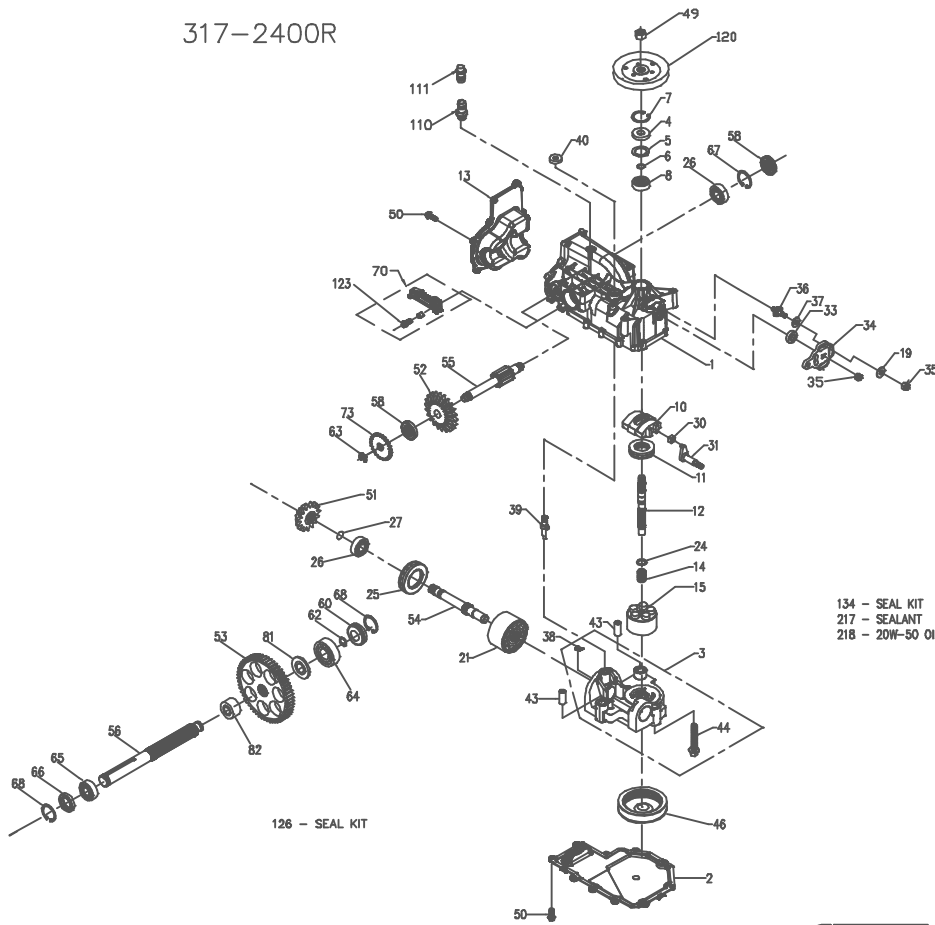

317-2400R

134 - SEAL KIT
217 - SEALANT
218 - 20W-50 OIL

126 - SEAL KIT

317-2400R

ITEM #	PART #	QTY	DESCRIPTION
1	70329	1	UPPER HOUSING ASSEMBLY
		1	UPPER HOUSING
2	50890RM	1	CRADLE BEARING
3	70667	1	TRUNNION BUSHING
		1	LIP SEAL
		1	LOWER HOUSING
		1	KIT, CENTER SECTION
		1	CENTER SECTION
		1	BUSHING .67 X 1.03 X .75
		1	PLATE, BYPASS
		3	SCREW 3/8-24 X 2.5
		2	CHECK PLUG ASSEMBLY, .027
4	9008000-0128	1	LIP SEAL
5	2003018	1	SPACER
6	2003016	1	WIRE RETAINING RING
7	2003052	1	RETAINING RING
8	2003043	1	BALL BEARING
10	2003087	1	VARIABLE SWASHPLATE
11	50551	1	THRUST BEARING 30 X 52 X 13
12	50005	1	INPUT SHAFT
13	50891RM	1	COVER-BACK
14	2003014	1	SPRING, BLOCK
15	70331	1	10cc CYLINDER BLOCK ASS'Y
		1	10cc CYLINDER BLOCK
		5	10cc PISTON SPRING
		5	PISTON SEAT WASHER
		5	10cc PISTON
19	44130	1	WASHER
21	70082	1	21cc CYLINDER BLOCK ASS'Y
		1	21cc CYLINDER BLOCK
		7	21cc PISTON SPRING
		7	PISTON SEAT WASHER
		7	10cc PISTON
24	2003017	1	WASHER, BLOCK THRUST
25	50552	1	THRUST BEARING 42 X 68 X 16
26	50315	2	BALL BEARING
27	2000022	1	WIRE RETAINING RING
30	2000015	1	SLOT GUIDE
31	50807	1	TRUNNION ARM
33	9008000-0126	1	LIP SEAL
34	50749	1	CONTROL ARM
35	50317	2	NUT
36	50426	1	STUD - SHORT 5/16-24
37	50281	1	FRICITION PLUCK
38	70680	1	KIT, BYPASS PLATE
39	2003555	1	BYPASS ACTUATOR
40	45074	1	LIP SEAL
43	50002	2	PIN
44	50016	3	SCREW
46	50990	1	FILTER
49	44133	1	NUT-HEX HEAD JAM 1/2-20