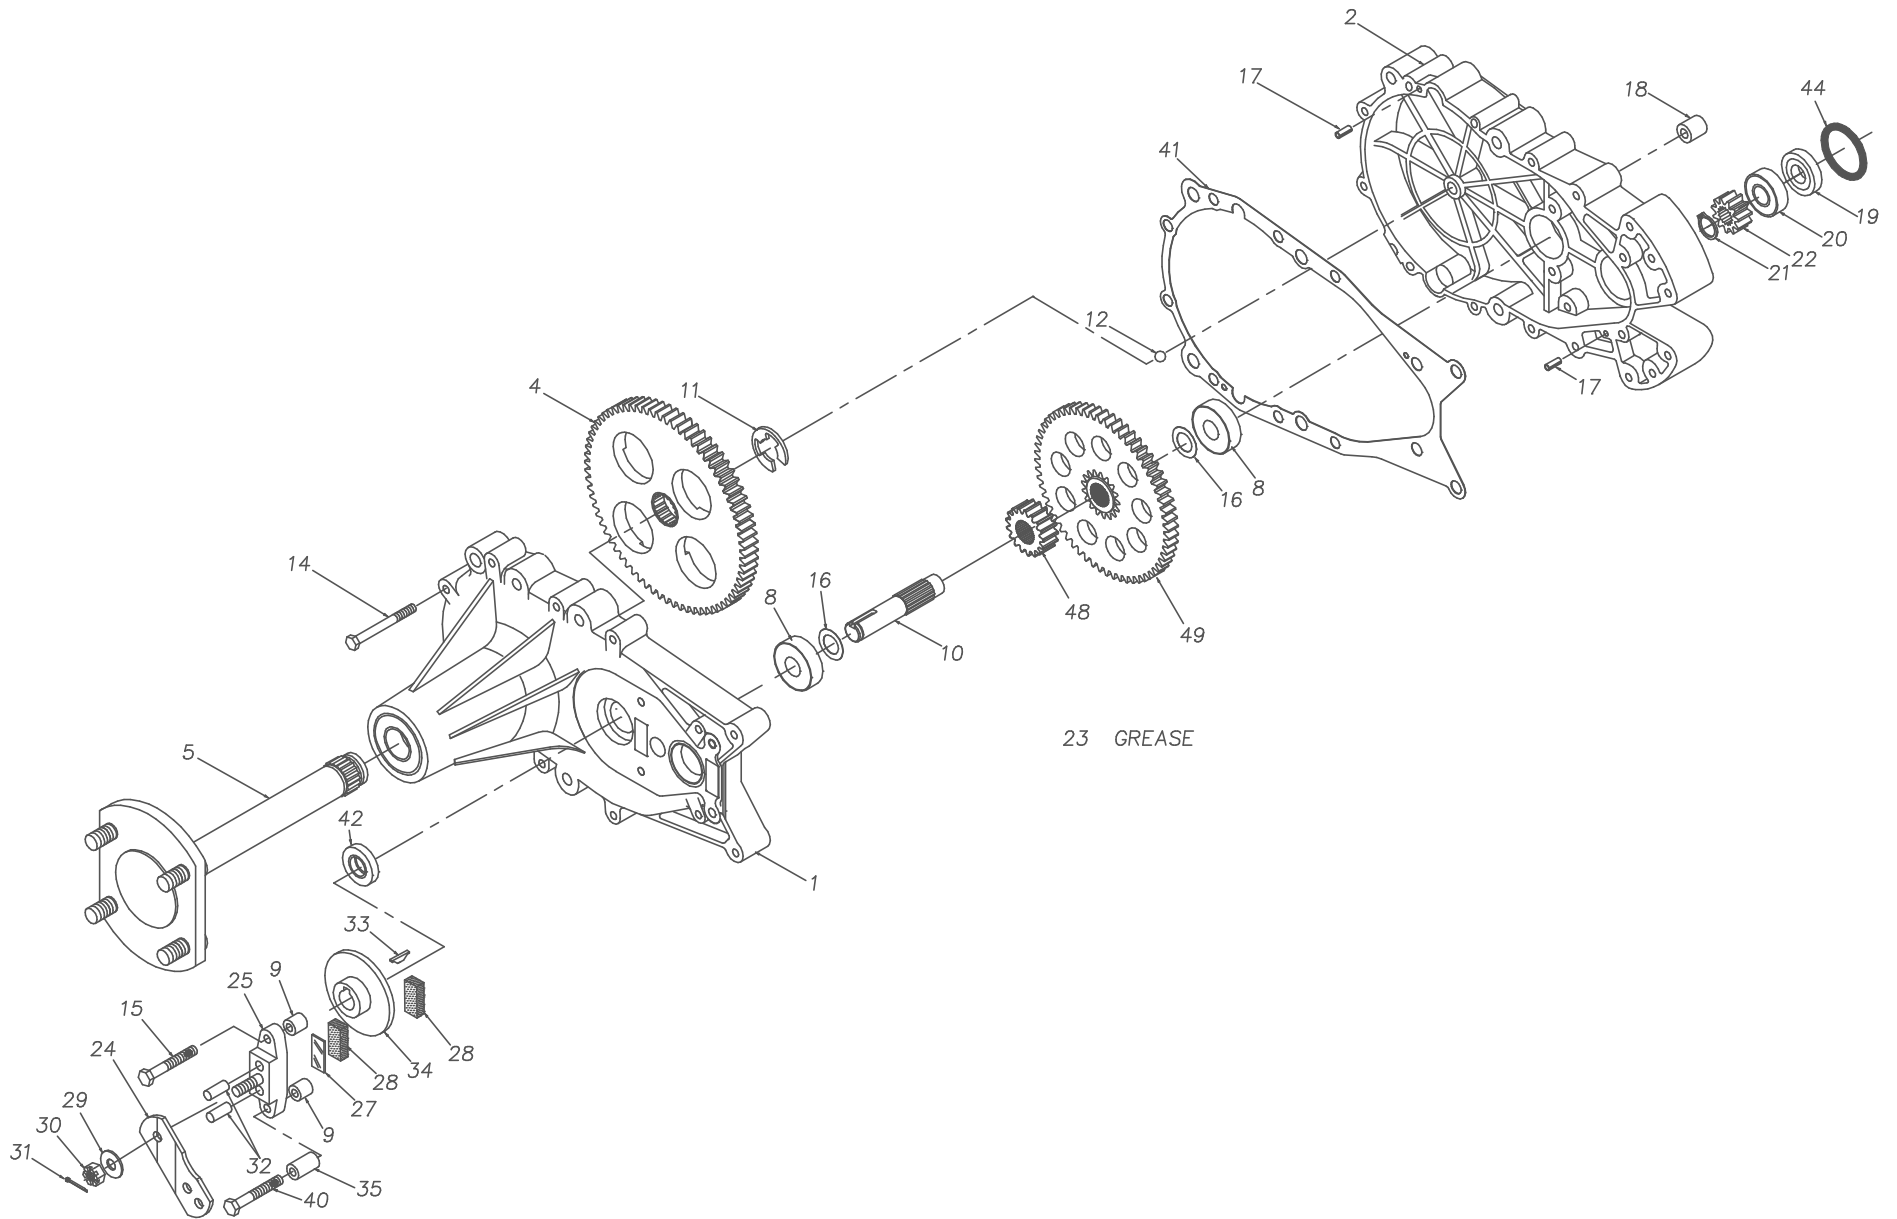

481589  
222-2500R

P.1 of 2. 70321-S3

481589  
222-2500R

REF	PART NO.	QTY	DESCRIPTION
1	70319	1	ASS'Y, AXLE CARRIER HOUSING
		1	AXLE CARRIER HOUSING
		1	BALL BEARING, 52MM X 25MM X 15MM
		1	FLANGE BEARING
		1	OIL SEAL, 1.25 OD X .625 ID
		1	OIL SEAL, 52MM X 25MM
2	50954	1	HYDRO MOUNT HOUSING
4	44358	1	SPLINED 72 TOOTH FINAL DRIVE GEAR
5	62681	1	ASS'Y, AXLE
		1	AXLE SHAFT
		4	LUG BOLT
8	50625	2	BALL BEARING .625ID X 1.57 X .47
9	23770	2	BRAKE SPACER
10	44351	1	BRAKE SHAFT (SPLINED)
11	44359	1	E-RING
12	9001214-3700	1	BALL, 3/8" DIAMETER
15	44276	1	BOLT, 1/4-20 X 1-1/2"
14	44366	10	BOLT, 1/4-20 X 2-1/2"
16	50629	2	WASHER, HT 5/8ID X 1.0 OD X .01 THK
17	44269	2	PIN, SPRING 3/16" X 1/2" LONG
18	23749	2	MOUNTING SPACER (481224 ASS'Y)
-	23749	3	MOUNTING SPACER (481223 ASS'Y)
19	44355	1	BEARING SPACER
20	44232	1	BALL BEARING 15 MM X 35 MM X 11 MM
21	44354	1	RETAINING RING
22	44353	1	11 TOOTH INPUT GEAR
23	50416	2	GREASE(10 OZ TUBE)
24	44094	1	ARM, BRAKE ACTUATOR (481223 ASS'Y)
-	44613	1	ARM, BRAKE ACTUATOR (481224 ASS'Y)
25	62589	1	ASS'Y, BRAKE YOKE
		1	BRAKE YOKE
		1	SQUARE HEAD BOLT
27	44134	1	PLATE, PUCK
28	44132	2	PUCK, BRAKE
29	44130	1	WASHER, 7/16 X 7/8 OD X .06 HT
30	44142	1	NUT, CASTLE 5/16-24 PL
31	44101	1	PIN, COTTER
32	44127	2	PIN, BRAKE ACTUATING
33	44143	1	KEY, HI PRO 3/16 X 5/8
34	44090	1	DISC, BRAKE
35	23711	1	SPACER, TORSION SPRING
40	44612	1	BOLT, 1/4-20 X 2-1/2"
41	50223	1	GASKET, HSG
42	50263	1	OIL SEAL, 1.25 X .625
44	50267	1	O-RING
48	50419	1	17T GEAR
49	50420	1	60T GEAR

P.2 of 2. 70321-S3