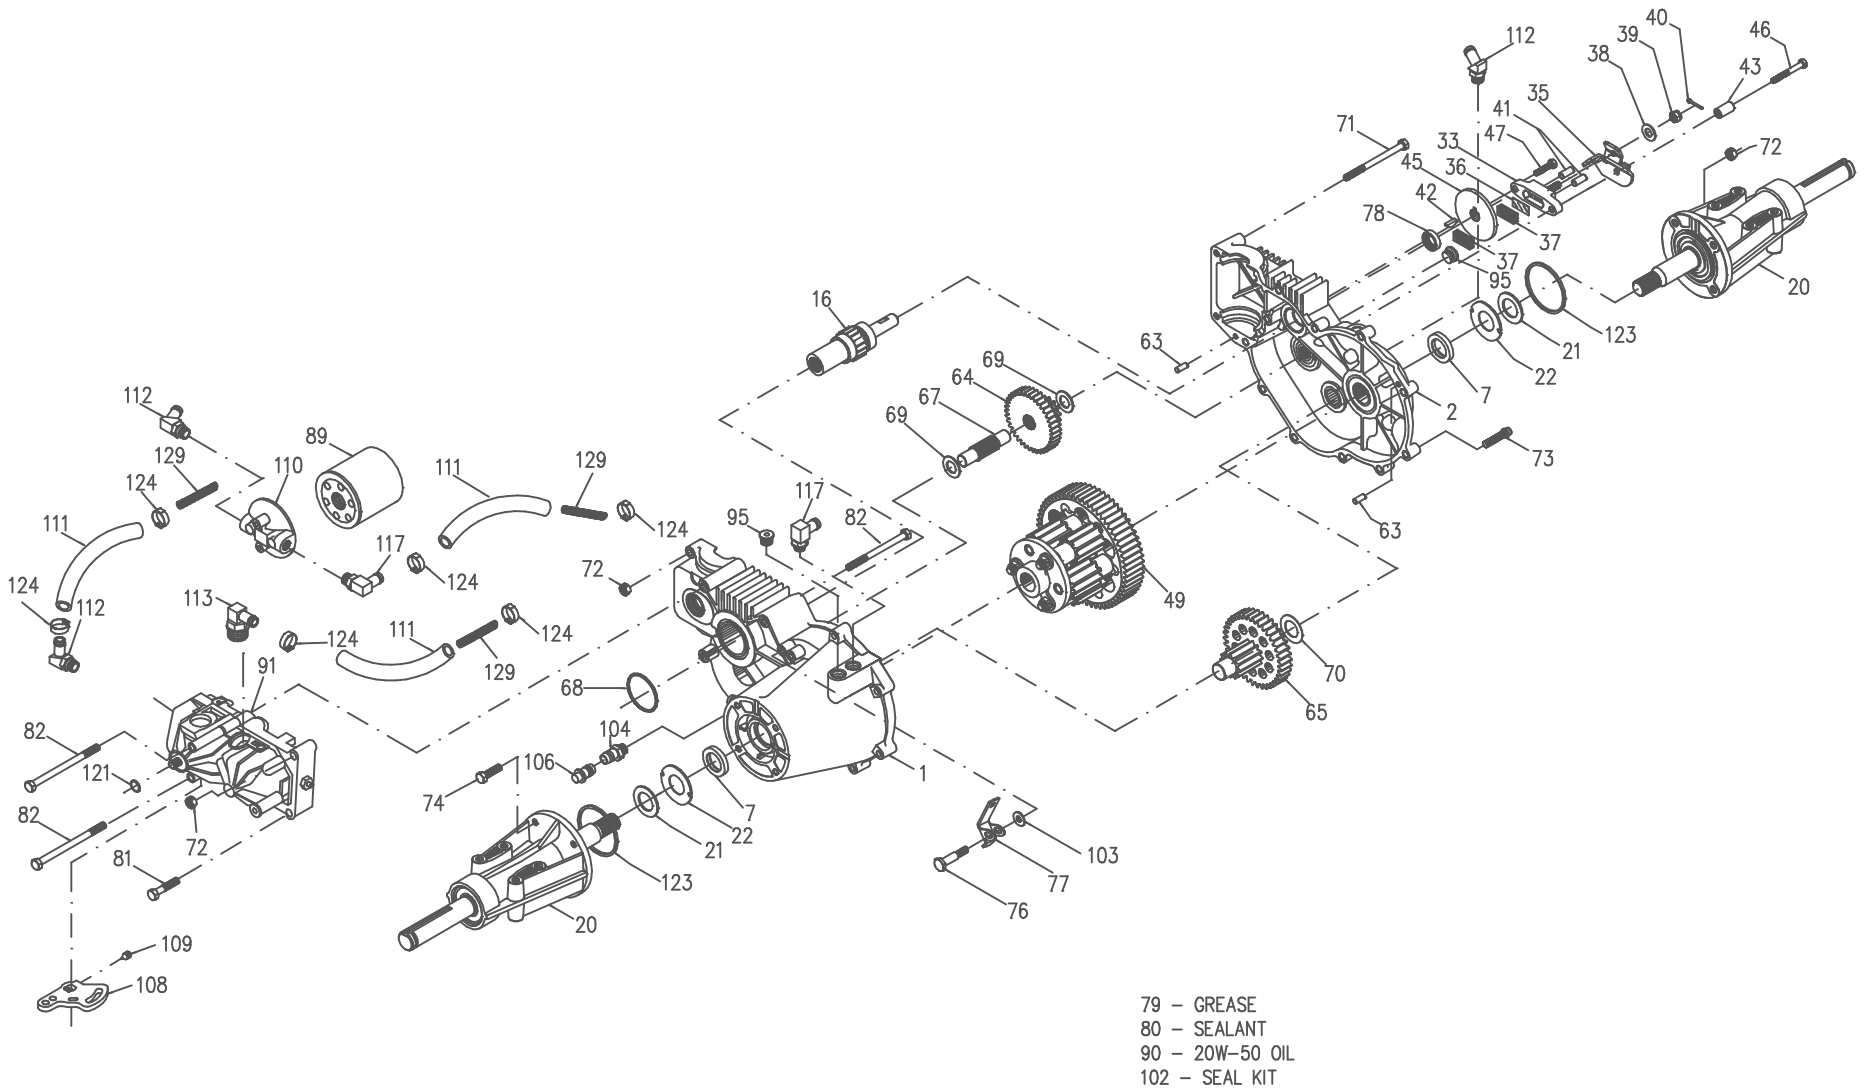

150073
218-3010L

150073
218-3010L

ITEM NO.	HYDRO-GEAR PART NO.	QTY	DESCRIPTION
1	70086	1	ASSEMBLY, L H HOUSING
		1	L H HOUSING
		1	DISC, THRUST 1-1/8 OD
		1	BEARING, NEEDLE SCE1412
		1	BEARING, BALL 25MM X 52MM
		1	BEARING, NEEDLE - SCH 1012
		1	SEAL, OIL .984 X 1.5 X .25
2	70088	1	ASSEMBLY, R H HOUSING
		1	HOUSING, R H TRANSAXLE
		1	BOLT, RIB NECK 5/16-18
		1	WASHER, RUBBER 5/8 OD X .313 ID X .04
		1	BEARING, NEEDLE SCE1412
		1	BEARING, BALL 25MM X 52MM
		1	BEARING, NEEDLE - SCH 1012
		1	SEAL, OIL .984 X 1.5 X .25
7	44782	2	OIL SEAL .984 X 1.5 X .25
16	62877	1	BRAKE SHAFT ASSEMBLY
		1	SHAFT, BRAKE
		2	BEARING, BALL .62 X 1.38 X .43
		1	GEAR, 17T
		1	COUPLING
20	70087	2	AXLE MOUNTING HORN ASSEMBLY
		1	AXLE MOUNTING HORN
		1	BEARING, 25MM ID (W/ SEALS)
		1	WASHER, 1.0 X 1.63 X .08 HT
		1	WASHER, 1.0 X 2.06 X .09 HT
		1	SHAFT, AXLE
		1	RING, RETAINING
21	44805	2	WASHER, 1.0 X 1.63 X .08 HT
22	44806	2	WASHER, 1.0 X 2.06 X .09 HT
33	62589	1	BRAKE YOKE ASSEMBLY
		1	YOKE, BRAKE
		1	BOLT, SQ HD 5/16-24
35	50214	1	ARM, BRAKE
36	44134	1	PLATE, PUCK
37	44132	2	PUCK, BRAKE
38	44130	1	WASHER, 7/8OD X 7/16 X .060 HT
39	44142	1	NUT, SLOTTED HEX
40	44101	1	PIN, COTTER
41	44127	2	PIN, BRAKE ACTUATING
42	44143	1	KEY, HI-PRO 3/16 X 5/8
43	50259	1	SPACER
45	44090	1	DISC, BRAKE
46	44276	1	BOLT, 1/4-20 X 1-1/2
47	44433	1	BOLT, 1/4-20 X 1 W/NYLOK GR5