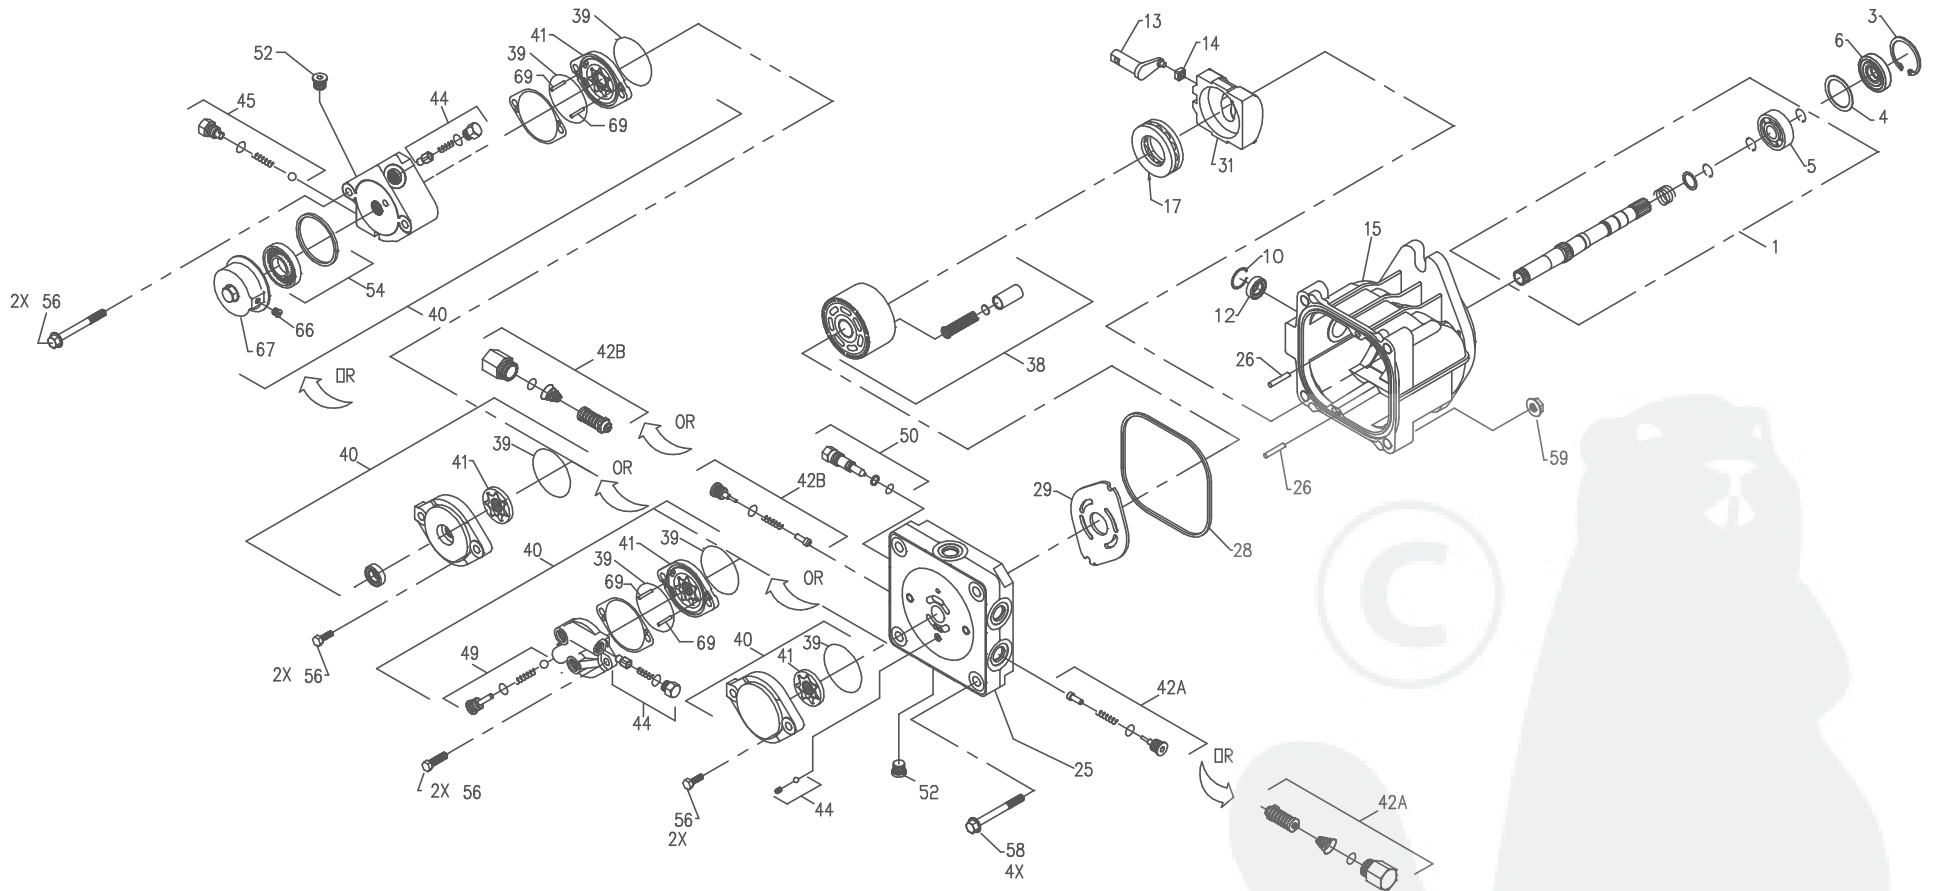

BDP-21L

85 - OVERHAUL SEAL KIT