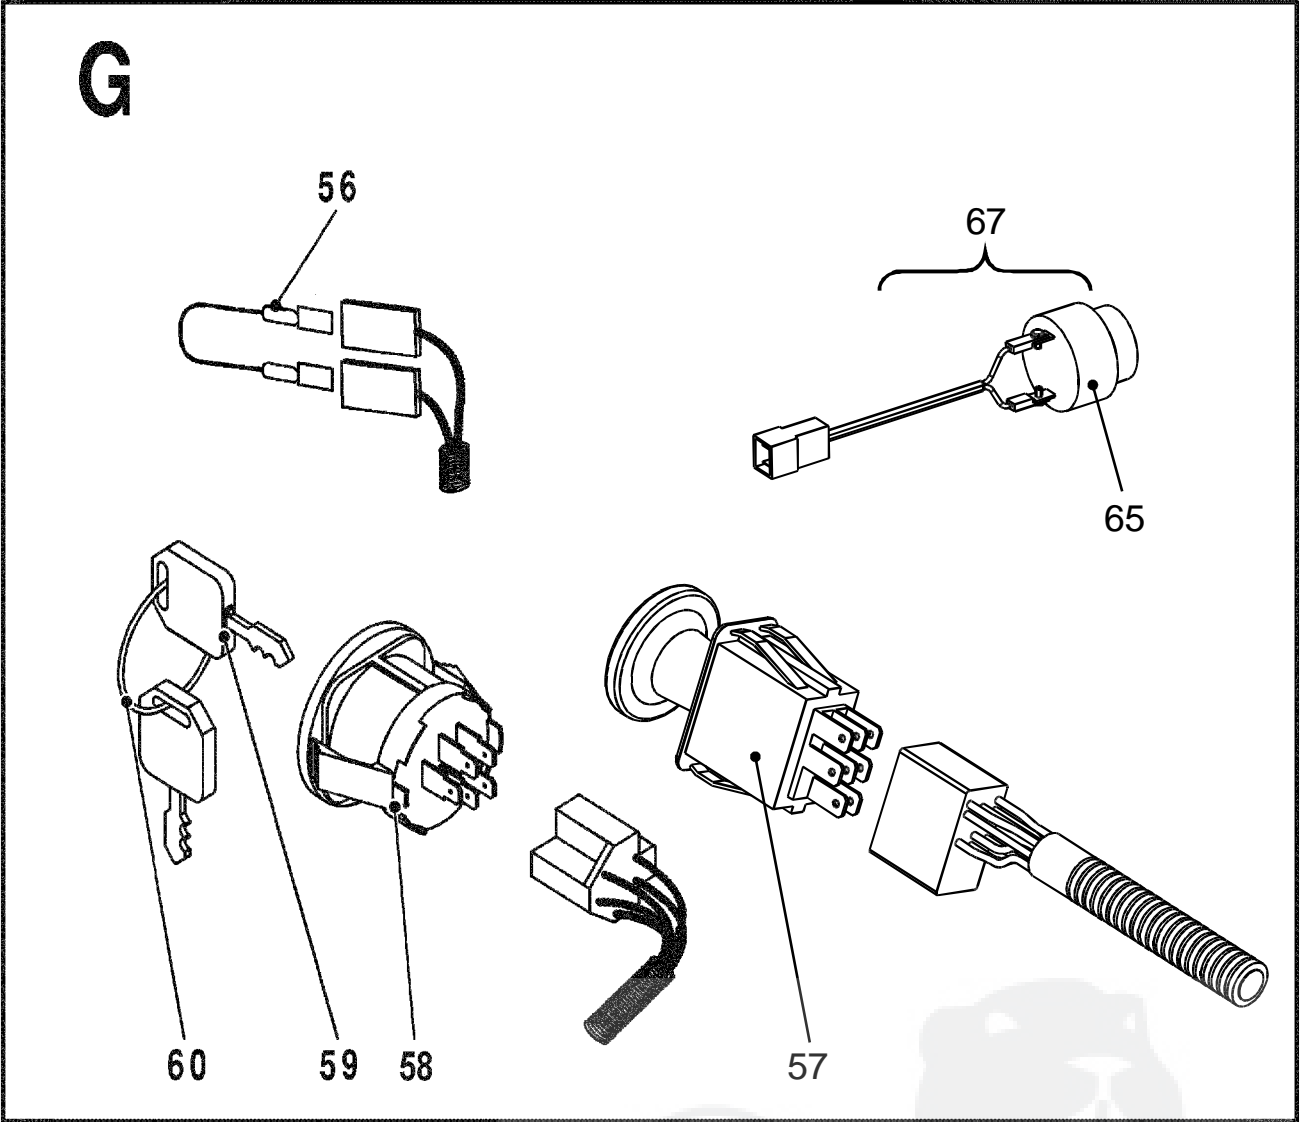

ELECTRICAL - SWITCHES (2)

Section 9

GRP	POS.	PART NO.	DESCRIPTION	Q.TY	CODE
9	56	195800895	Connect cable	1	
9	57	204059307	Locking pull switch	1	
9	58	200830600	Ignition switch DELTA integral with key	1	
9	59	200800001	Key with moulded cover for integral switch	2	
9	60	000304909	Ring 406 15/40	1	
9	65	201852002	Buzzer	1	
9	67	201958410	Buzzer compl.	1