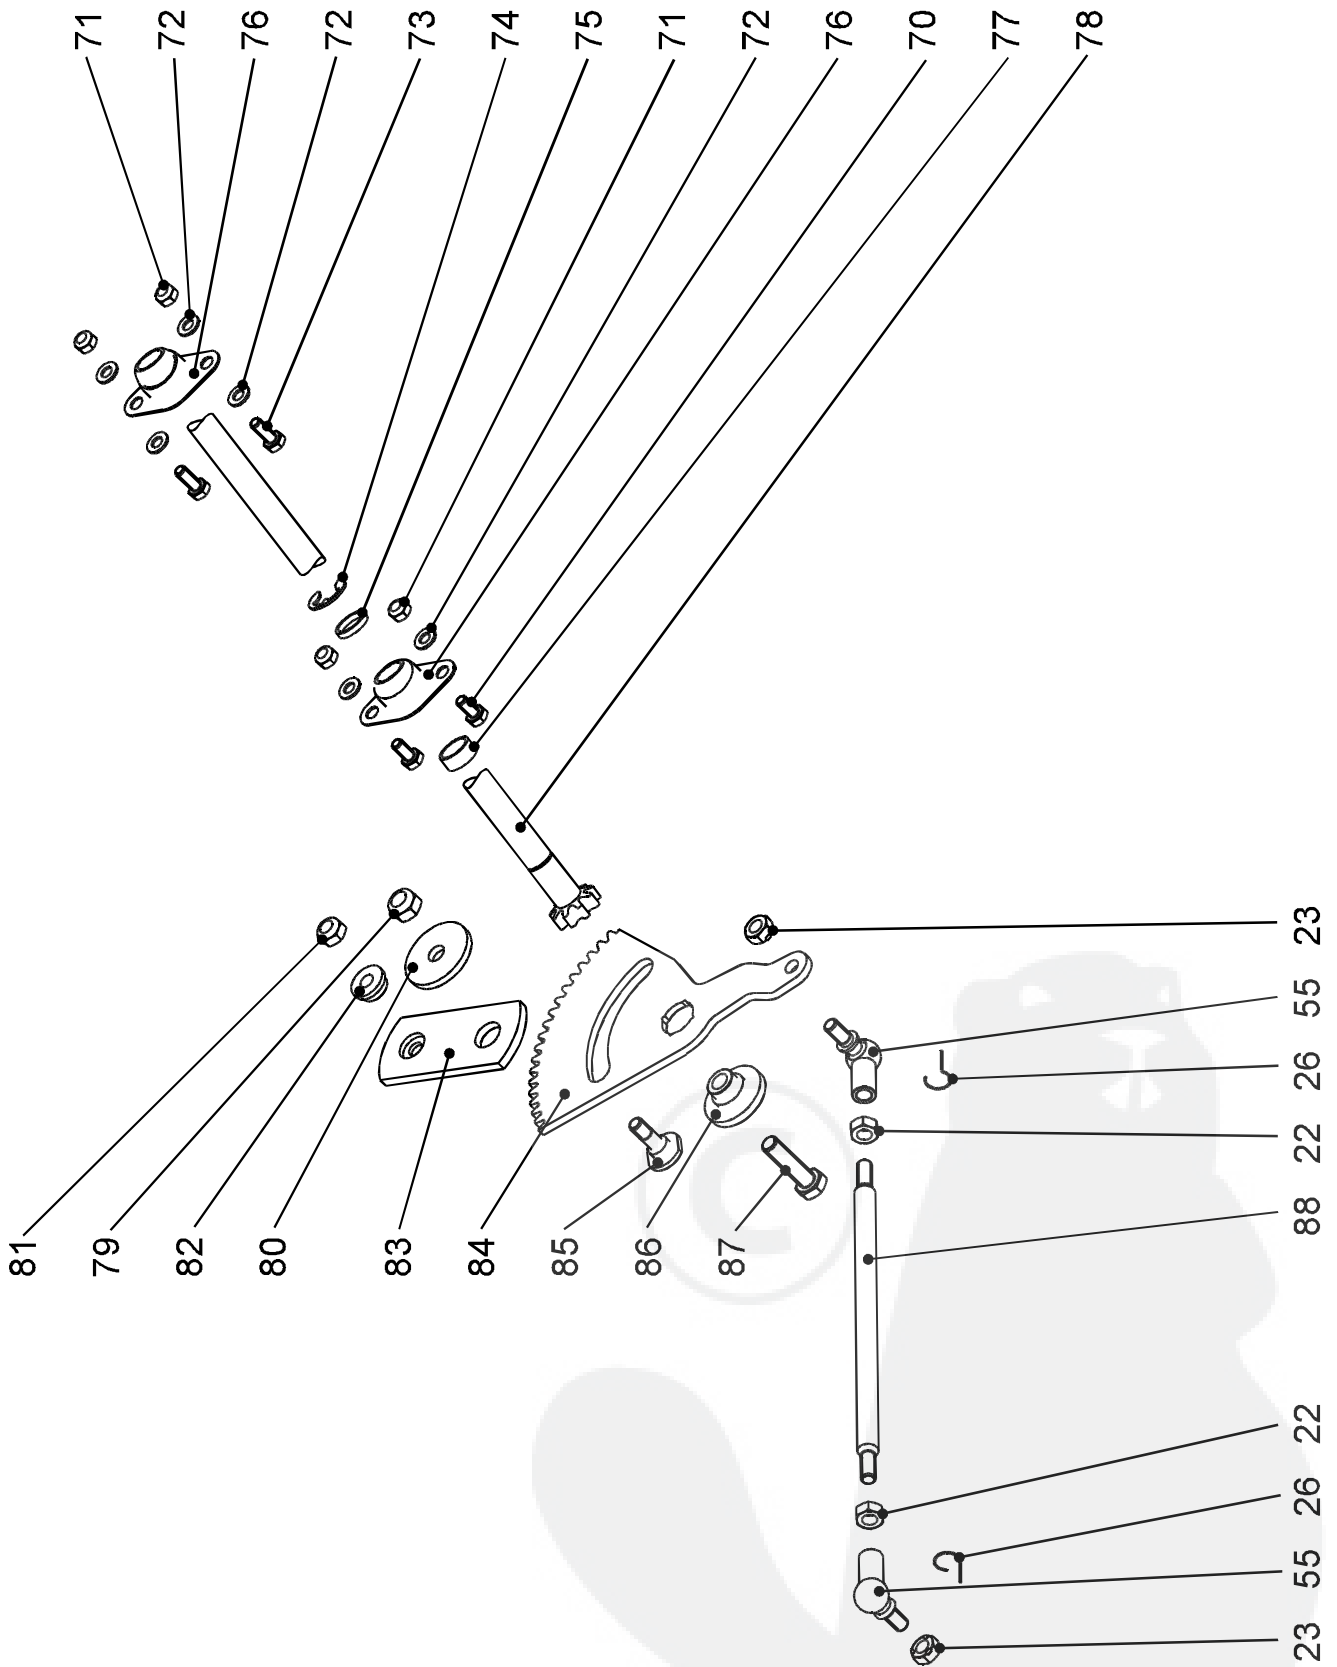

STEERING

STEERING
Section 2

GRP	POS.	PART NO.	DESCRIPTION	Q.TY	CODE
2	22	000273625	Hex nut M10 DIN 934 Cl.8	2	
2	23	204101006	Self locking nut M10 DIN 980 8/V	2	
2	26	000235246	Locking stirrups 16 DIN 71805 S	2	
2	55	195800901	Ball angle joint 16	2	
2	70	000243441	Hex screw M8x16 DIN 933 8.8	2	
2	71	000280885	Self-locking nut M8 DIN 985 Cl.8	4	
2	72	000291500	Flat washer 8.4 DIN 125 A	6	
2	73	000244563	Hex screw M8x20 DIN 933 8.8	2	
2	74	000230230	Spring clip C15 DIN 6799	1	
2	75	105800970	Spacer, upper	1	
2	76	505900002	Spherical bearing FJB 12	2	
2	77	105800969	Spacer, lower	1	
2	78	195800920	Steering shaft pinion gear	1	
2	79	000282557	Self-locking nut M12 DIN 985 Cl.8	1	
2	80	505900043	Eccentric bolt washer 12.4x50x5	1	
2	81	000281446	Self-locking nut M10 DIN 985 Cl.8	1	
2	82	201058244	Bushing	1	
2	83	201058248	Steering plate	1	
2	84	000040667	Sector gear	1	
2	85	201058246	Shoulder bolt	1	
2	86	201058247	Steering pin	1	
2	87	220012045	Hex screw M12x45 DIN 933 8.8	1	
2	88	000050413	Drag link	1