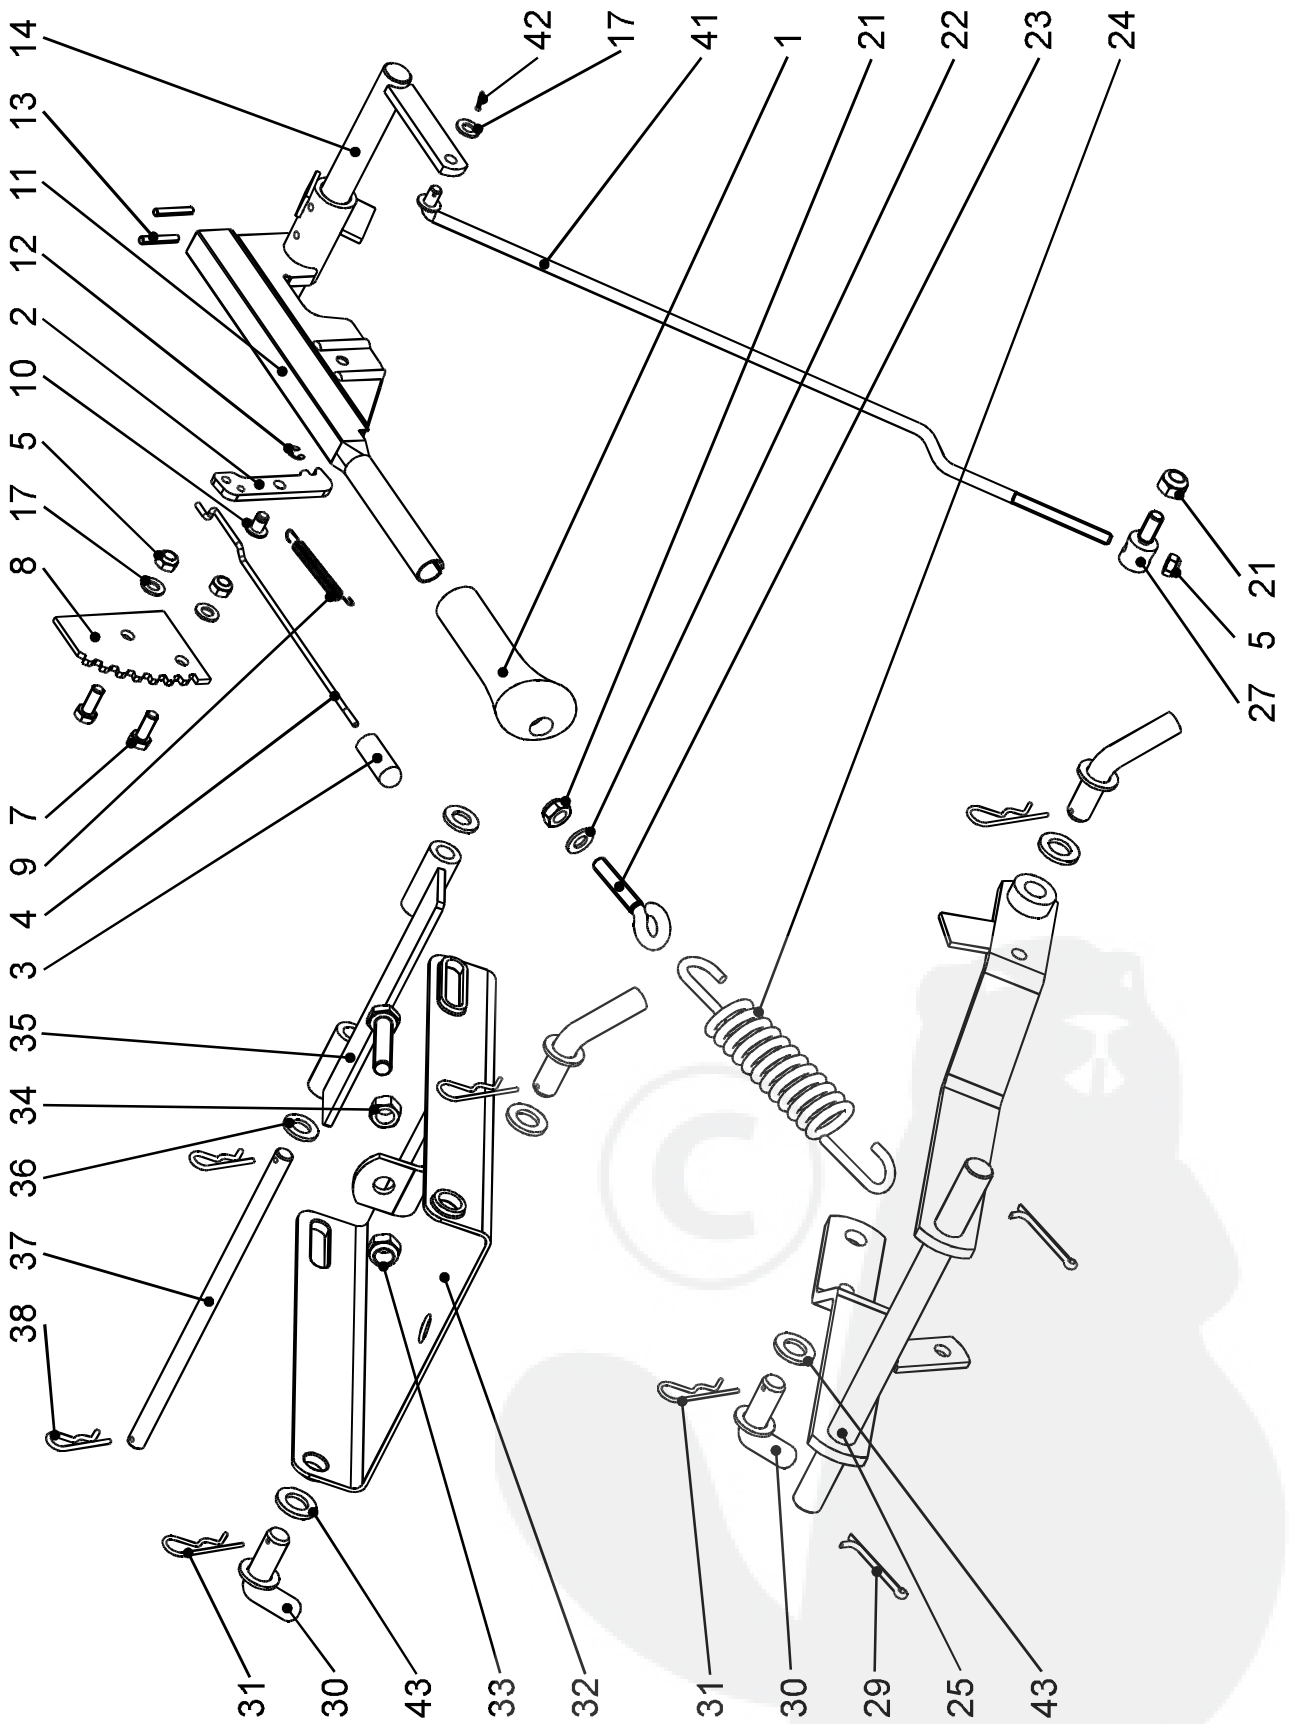

OPERATION - MOWER/LIFT

Section 4

GRP	POS.	PART NO.	DESCRIPTION	Q.TY	CODE
4	1	000784256	Handle grip - black	1	
4	2	000015994	Ratchet pivot plate	1	
4	3	000403535	Plunger button - black	1	
4	4	000045639	Connection rod	1	
4	5	000280885	Self-locking nut M8 DIN 985 Cl.8	3	
4	7	000244563	Hex screw M8x20 DIN 933 8.8	2	
4	8	201058107	Gear segment	1	
4	9	000001485	Spring	1	
4	10	105800953	Arm lever pin	1	
4	11	000926222	Height adjustment arm lever	1	
4	12	275200006	Clip for pin 6 DIN 6799	1	
4	13	000324467	Spring pin 5x30 DIN 1481	2	
4	14	201958365	Height adjuster shaft	1	
4	17	000291500	Flat washer 8.4 DIN 125 A	3	
4	21	000281446	Self-locking nut M10 DIN 985 Cl.8	2	
4	22	000292061	Flat washer 10.5 DIN 125 A	1	
4	23	000910283	Eye bolt M10x50x14 - Zc	1	
4	24	000080608	Lift spring	1	
4	25	000957110	Pivot arm assy	1	
4	27	000072985	Lifting pin	1	
4	29	000235323	Cotter pin 5x50 DIN 94	2	
4	30	202958277	Bent pin	4	
4	31	000033242	Hair pin 2.5-63	4	
4	32	000965305	Front suspension mower deck	1	
4	33	000282557	Self-locking nut M12 DIN 985 Cl.8	1	
4	34	000228019	Hex nut M12 DIN 934 Cl.8	1	
4	35	000918005	Front holder	1	
4	36	000293172	Flat washer 13 DIN 125 A	2	
4	37	000037246	Pin	1	
4	38	000075812	Hair pin clip 3.15-49	2	
4	41	200958670	Height adjustment rod	1	
4	42	000282218	Cotter pin 2x18 DIN 94	1	
4	43	202056038	Rubber washer	4