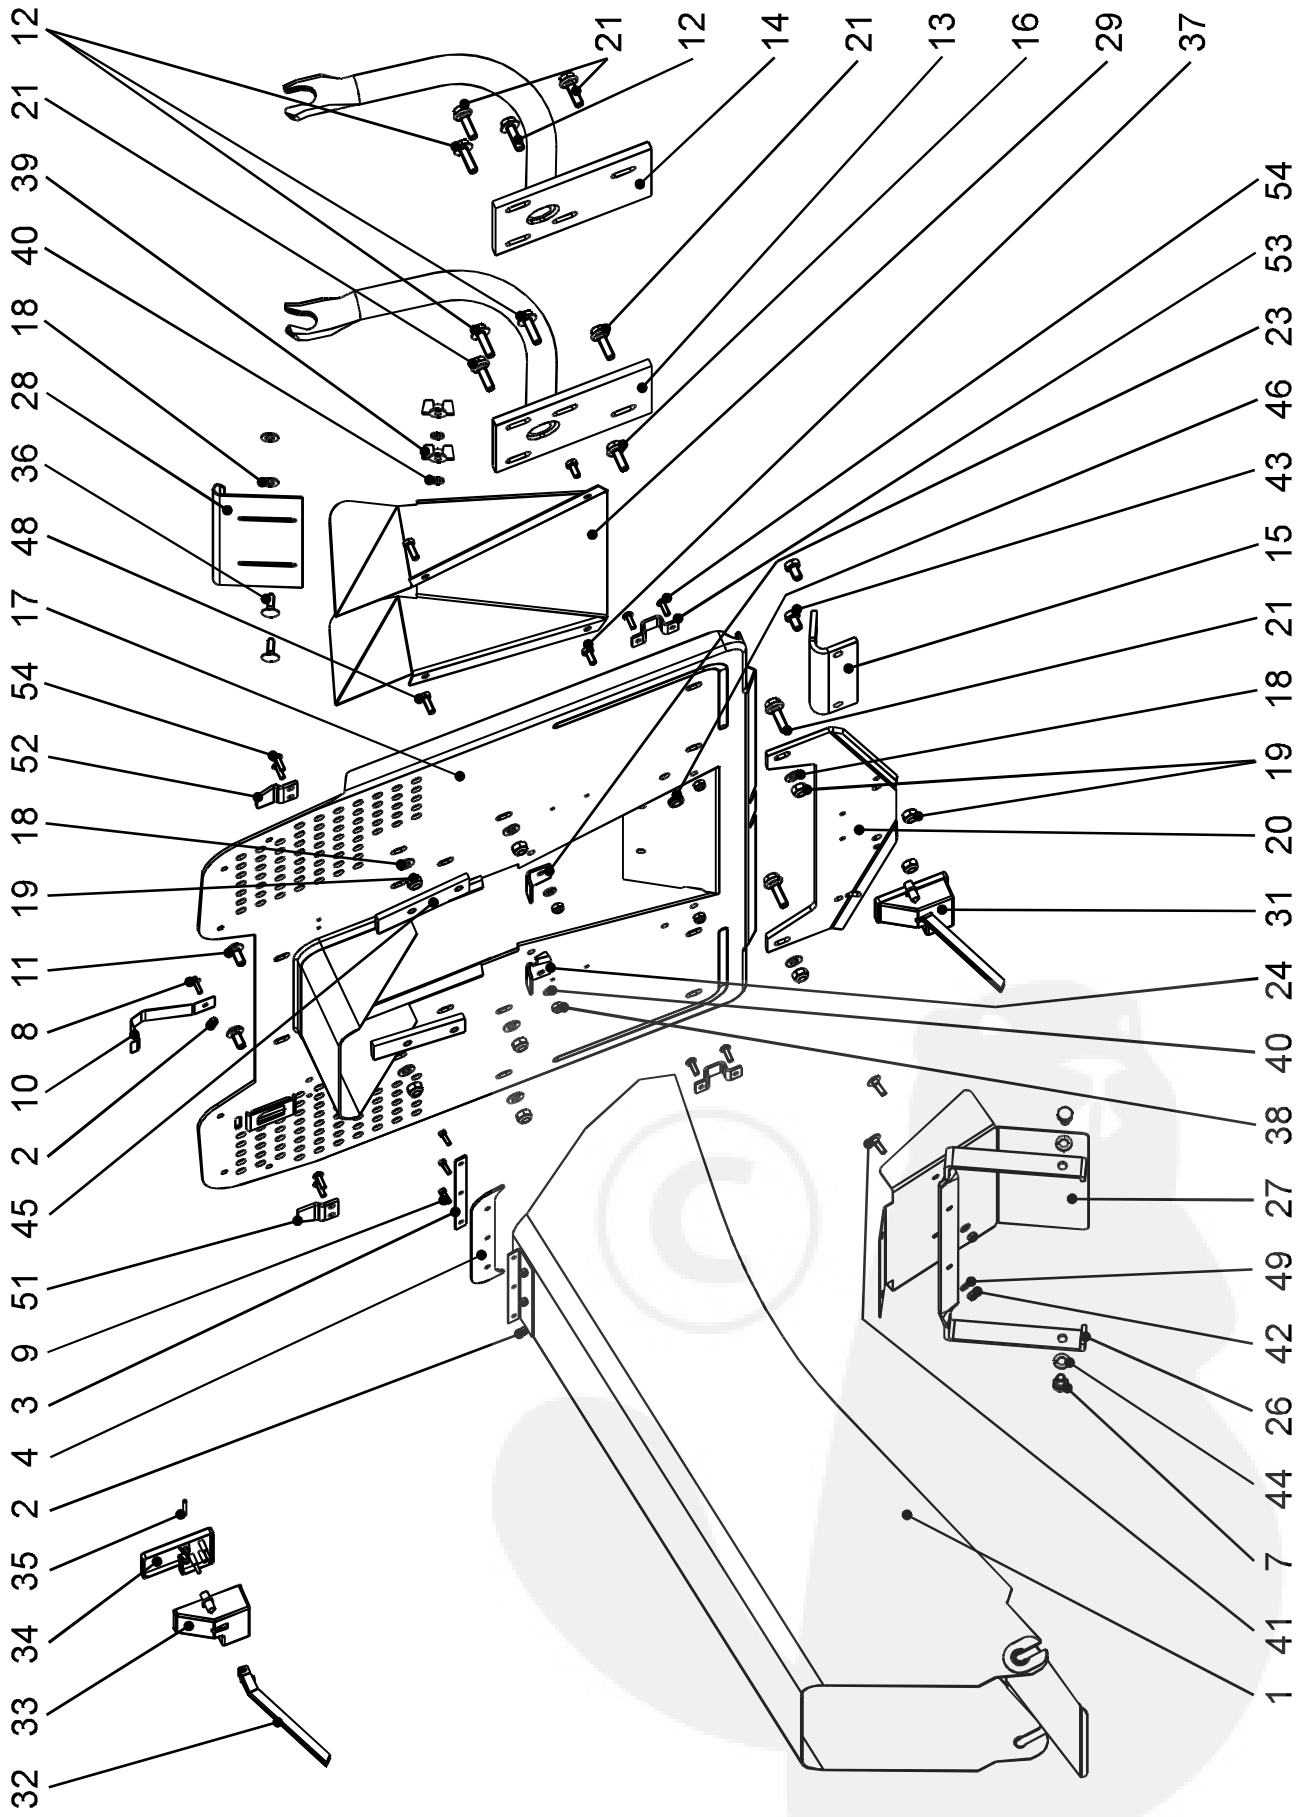

CHUTE - COLLECTOR ASSEMBLY

CHUTE - COLLECTOR ASSEMBLY

Section 6

GRP	POS.	PART NO.	DESCRIPTION	Q.TY	CODE
6	1	202958270	Tunnel	1	
6	2	000284240	Self locking nut M4 DIN 985 Cl.8	4	
6	3	000072765	Support plate	1	
6	4	000071082	Rubber seal	1	
6	7	202359367	Hex screw M8x12 DIN 933 8.8	2	
6	8	253504012	Ecofix screw M4x12 BN 4825 H 4.8	1	
6	9	000262911	Head slotted screw M4x12 DIN 84 A 8.8	3	
6	10	105800926	Switch cover	1	
6	11	255108016	Carriage bolt M8x16 BN 11252 10.9	2	
6	12	000251691	Screw M8x25 Verbus Ripp BN 2797 Cl.100	4	
6	13	200958653	Collector support, right	1	
6	14	200958652	Collector support, left	1	
6	15	200058625	Tow hitch	1	
6	16	222008020	Hex screw M8x20 DIN 6921 8.8	1	
6	17	201958419	Collector plate assy	1	
6	18	000291500	Flat washer 8.4 DIN 125 A	9	
6	19	000280885	Self locking nut M8 DIN 985 Cl.8	9	
6	20	200058623	Tow hitch support	1	
6	21	000213312	Hex screw M8x25 DIN 6921 8.8	6	
6	23	202056034	Tunnel support, left	1	
6	24	202056033	Tunnel support, right	1	
6	26	200058627	Protective shield bracket	1	
6	27	201058222	Protective shield	1	
6	28	201058237	Adjustable shield	1	
6	29	201058238	Rear plate chute	1	
6	31	200958656	Overload switch assy, complete	1	
6	32	201058119	Overload switch actuation lever	1	
6	33	201058121	Upper housing, over-load switch	1	
6	34	201058120	Lower housing, over-load switch	1	
6	35	200059134	Pin, over-load switch	1	
6	36	240306016	Carriage bolt M6x16 DIN 603 6.8	2	
6	37	000247357	Hex screw M6x12 DIN 933 8.8	2	
6	38	000283118	Self locking nut M6 DIN 985 Cl.8	4	
6	39	000846802	Plastic wing nut 1/4-20	2	
6	40	000290389	Flat washer 6.4 DIN 125 A	4	
6	41	000207086	Carriage bolt M5x16 DIN 603 6.8	2	
6	42	000285912	Nut M5 DIN 985 KL8	2	
6	43	000244563	Hex screw M8x20 DIN 933 8.8	2	
6	44	000201003	Spring washer 8 DIN 127 B	2	
6	45	201115853	Reinforcing	2	
6	46	203125379	Bushing KD 716	1	
6	48	000284449	Hex screw M6x16 DIN 933 8.8	2	
6	49	000289828	Flat washer 5.3 DIN 125 A	2	
6	51	200058397	Holder right	1	
6	52	200058398	Holder left	1	
6	53	200058393	Clip	2	
6	54	300000012	Screw 4.8x13 DIN 7981 C	8