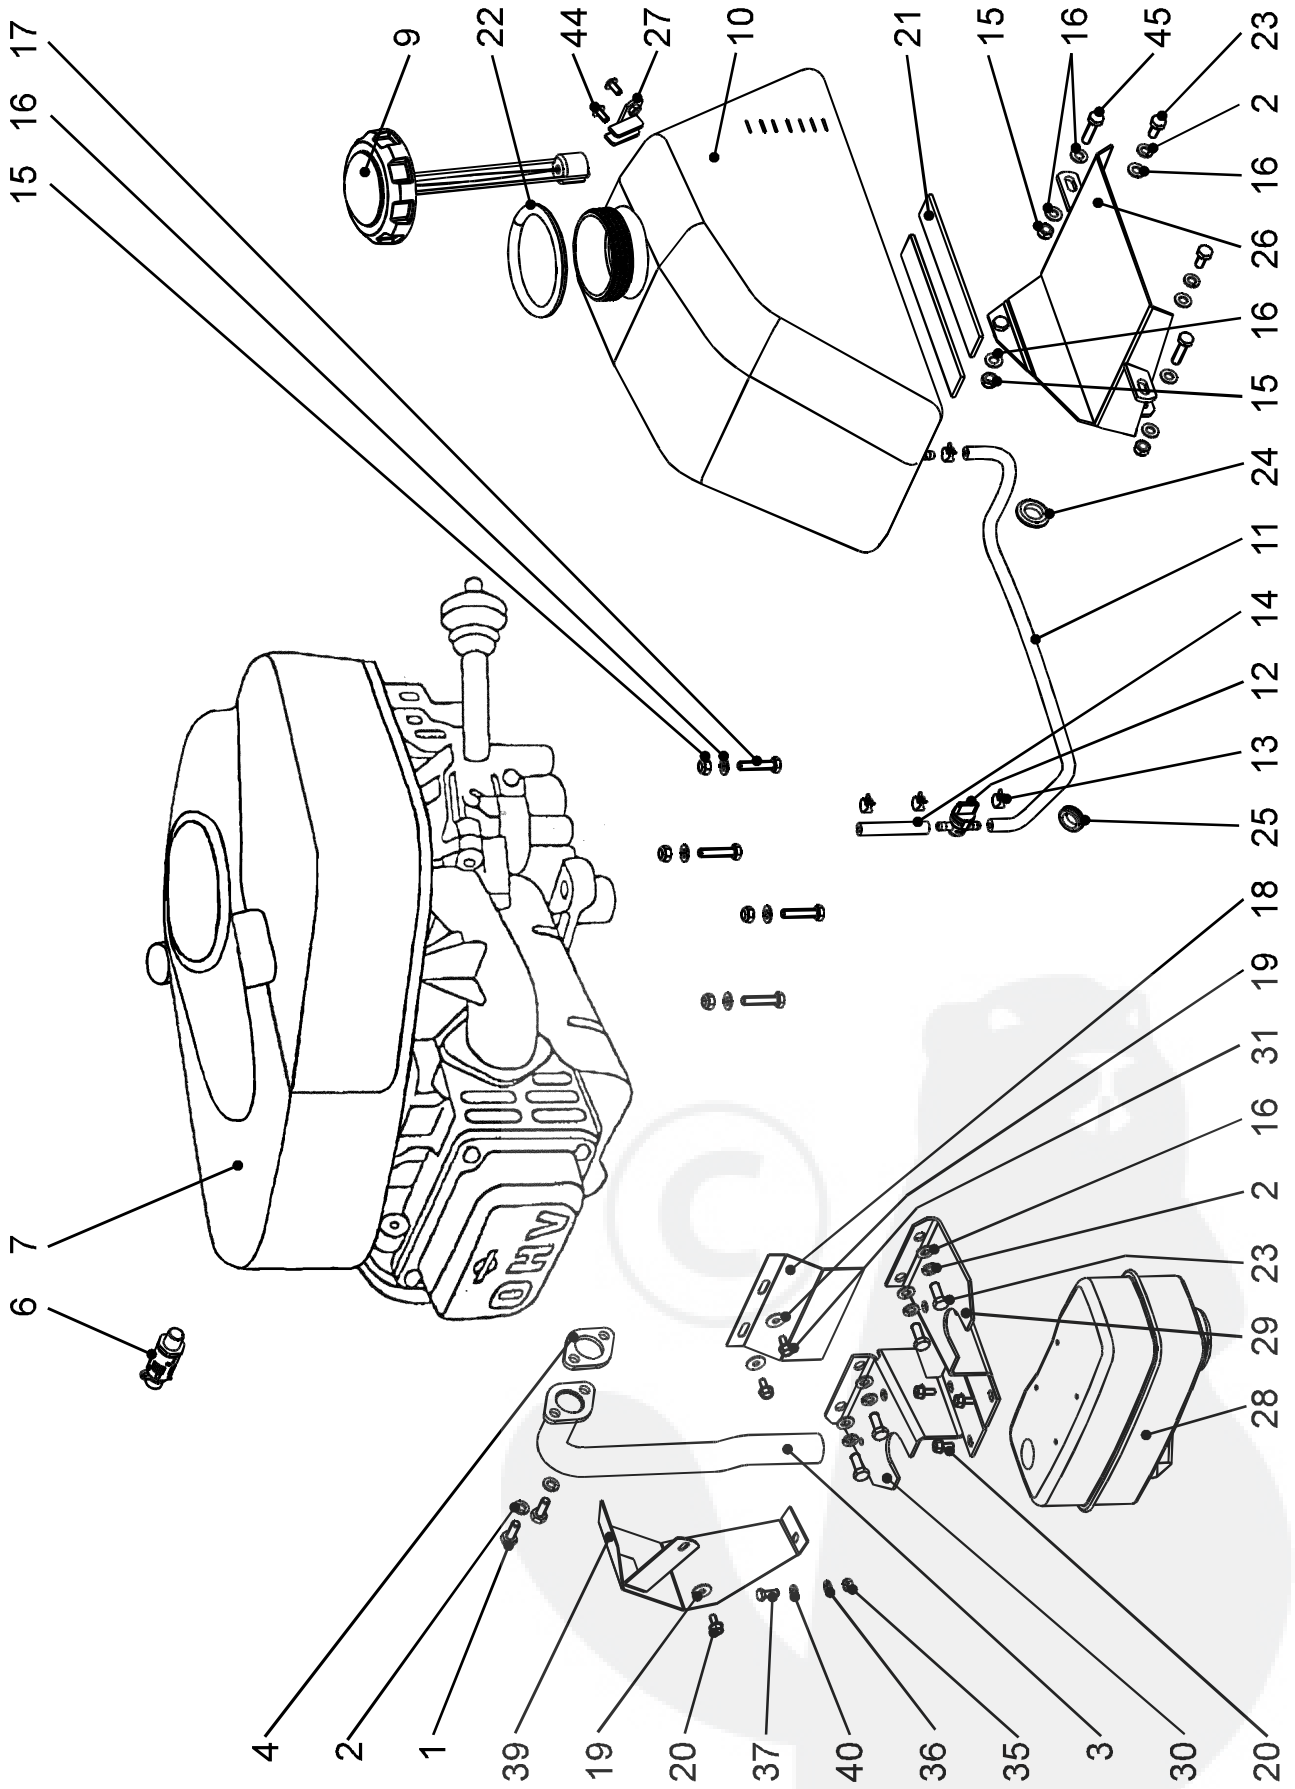

ENGINE ASSEMBLY

ENGINE ASSEMBLY

Section 1

GRP	POS.	PART NO.	DESCRIPTION	Q.TY	CODE
1	1	000201531	Exhaust screw 5/16-18UNC-3/4LG	2	
1	2	000201003	Spring washer 8 DIN 127 B	8	
1	3	595900042	Exhaust tube	1	
1	4	000224180	Exhaust gasket 15.5 HP	1	
1	6	000888305	Oil drain valve	1	
1	7	000723613	Engine, 15.5 HP I/C 282H AVS	1	
1	9	204959306	Fuel tank cap	1	
1	10	204958344	Fuel tank	1	
1	11	204056368	Fuel line 860mm	1	
1	12	000476300	Fuel tank valve	1	
1	13	000318164	Spring clip UM 5008	4	
1	14	000008646	Fuel line 70mm	1	
1	15	000280885	Self locking nut M8 DIN 985 Cl.8	7	
1	16	000291500	Flat washer 8.4 DIN 125 A	15	
1	17	000299530	Hex screw M8x35 DIN 933 8.8	4	
1	18	000022396	Front cover	1	
1	19	000298210	Flat washer 6.4 DIN 9021 B	3	
1	20	505900065	Taptite thread form screw M6x12 DIN 7500 D	5	
1	21	204056363	Insert	2	
1	22	204056367	Seaming profil	1	
1	23	000244563	Hex screw M8x20 DIN 933 8.8	6	
1	24	820002202	Bushing 18x2	1	
1	25	203800004	Bushing 16x2 KD 7	1	
1	26	204958051	Fuel tank holder	1	
1	27	204958050	Holder	1	
1	28	505900053	Muffler	1	
1	29	195800062	Muffler heat guard,left	1	
1	30	195800926	Muffler heat guard, right	1	
1	31	205204143	Taptite thread form screw M6x16 DIN 7500 D	2	
1	35	000271942	Hex nut M6 DIN 934 Cl.8	1	
1	36	000200442	Spring washer 6 DIN 127 B	1	
1	37	000284449	Hex screw M6x16 DIN 933 8.8	1	
1	39	201958451	Exhaust manifold cover	1	
1	40	000290389	Flat washer 6.4 DIN 125 A	1	
1	44	204601206	Screw M6x12 BN 11 252 10.9	2	
1	45	000245124	Hex screw M8x30 DIN 933 8.8	2