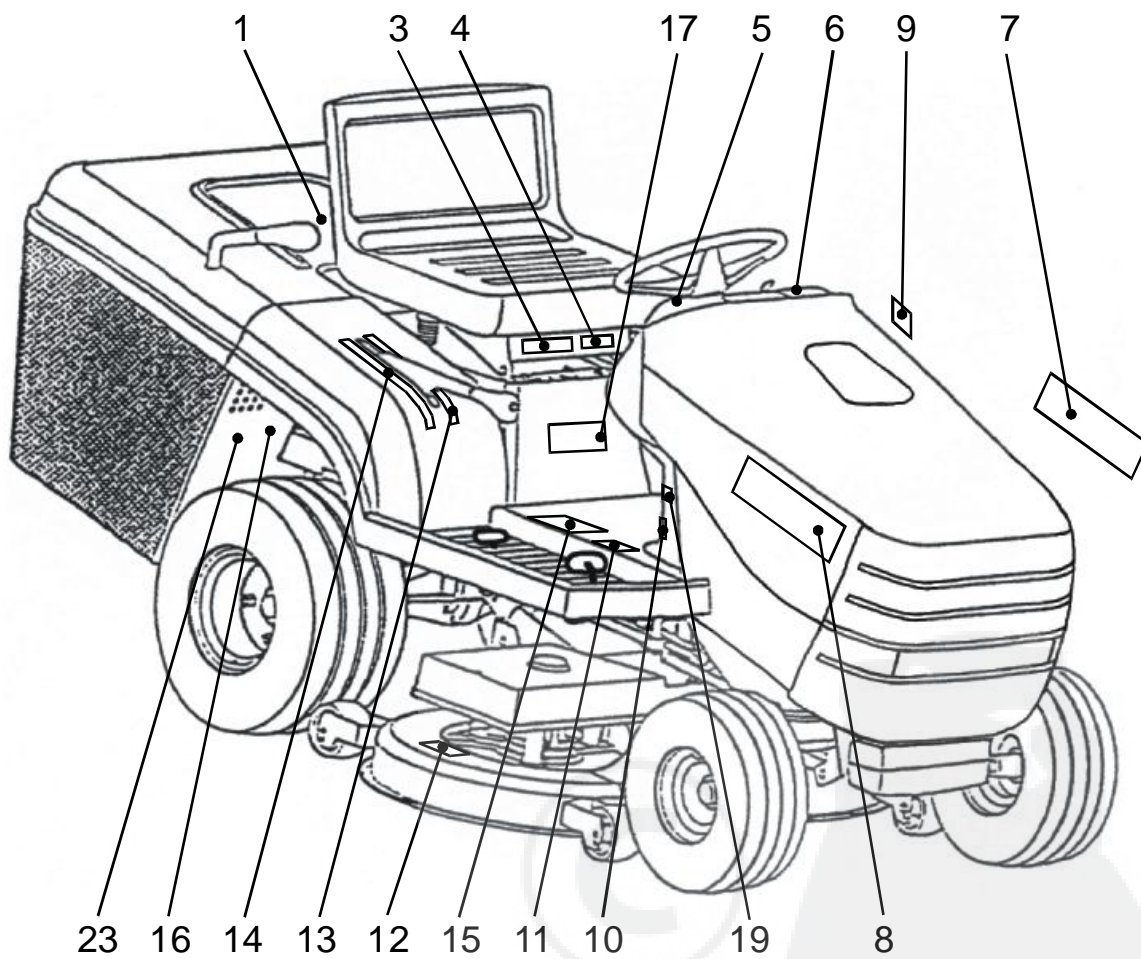

DECALS / LABELS

Section 10

GRP	POS.	PART NO.	DESCRIPTION	Q.TY	CODE
10	1	000639144	Decal arrow	1	
10	3	000604945	Battery label	1	
10	4	201059075	Decal B&S	1	
10	5	201058187	Decal, dash panel, right	1	
10	6	202056062	Decal, dash panel, left	1	
10	7	000699083	Decal TURBO CUT left	1	
10	8	000643368	Decal TURBO CUT right	1	
10	9	000689315	Brake locking	1	
10	10	000686620	Users information	1	
10	11	000668041	Safety label	1	
10	12	000601920	Safety label - cutting	2	
10	13	000697521	Label of lifting, left	1	
10	14	105800819	Label of lifting, right	1	
10	15	000641179	Travel direction decal	1	
10	16	200058280	By-pass decal	1	
10	17	201058186	Safety decal	1	
10	19	203056258	Decal, 155 GTI	2	
10	23	201058253	Rear plate chute decal	1