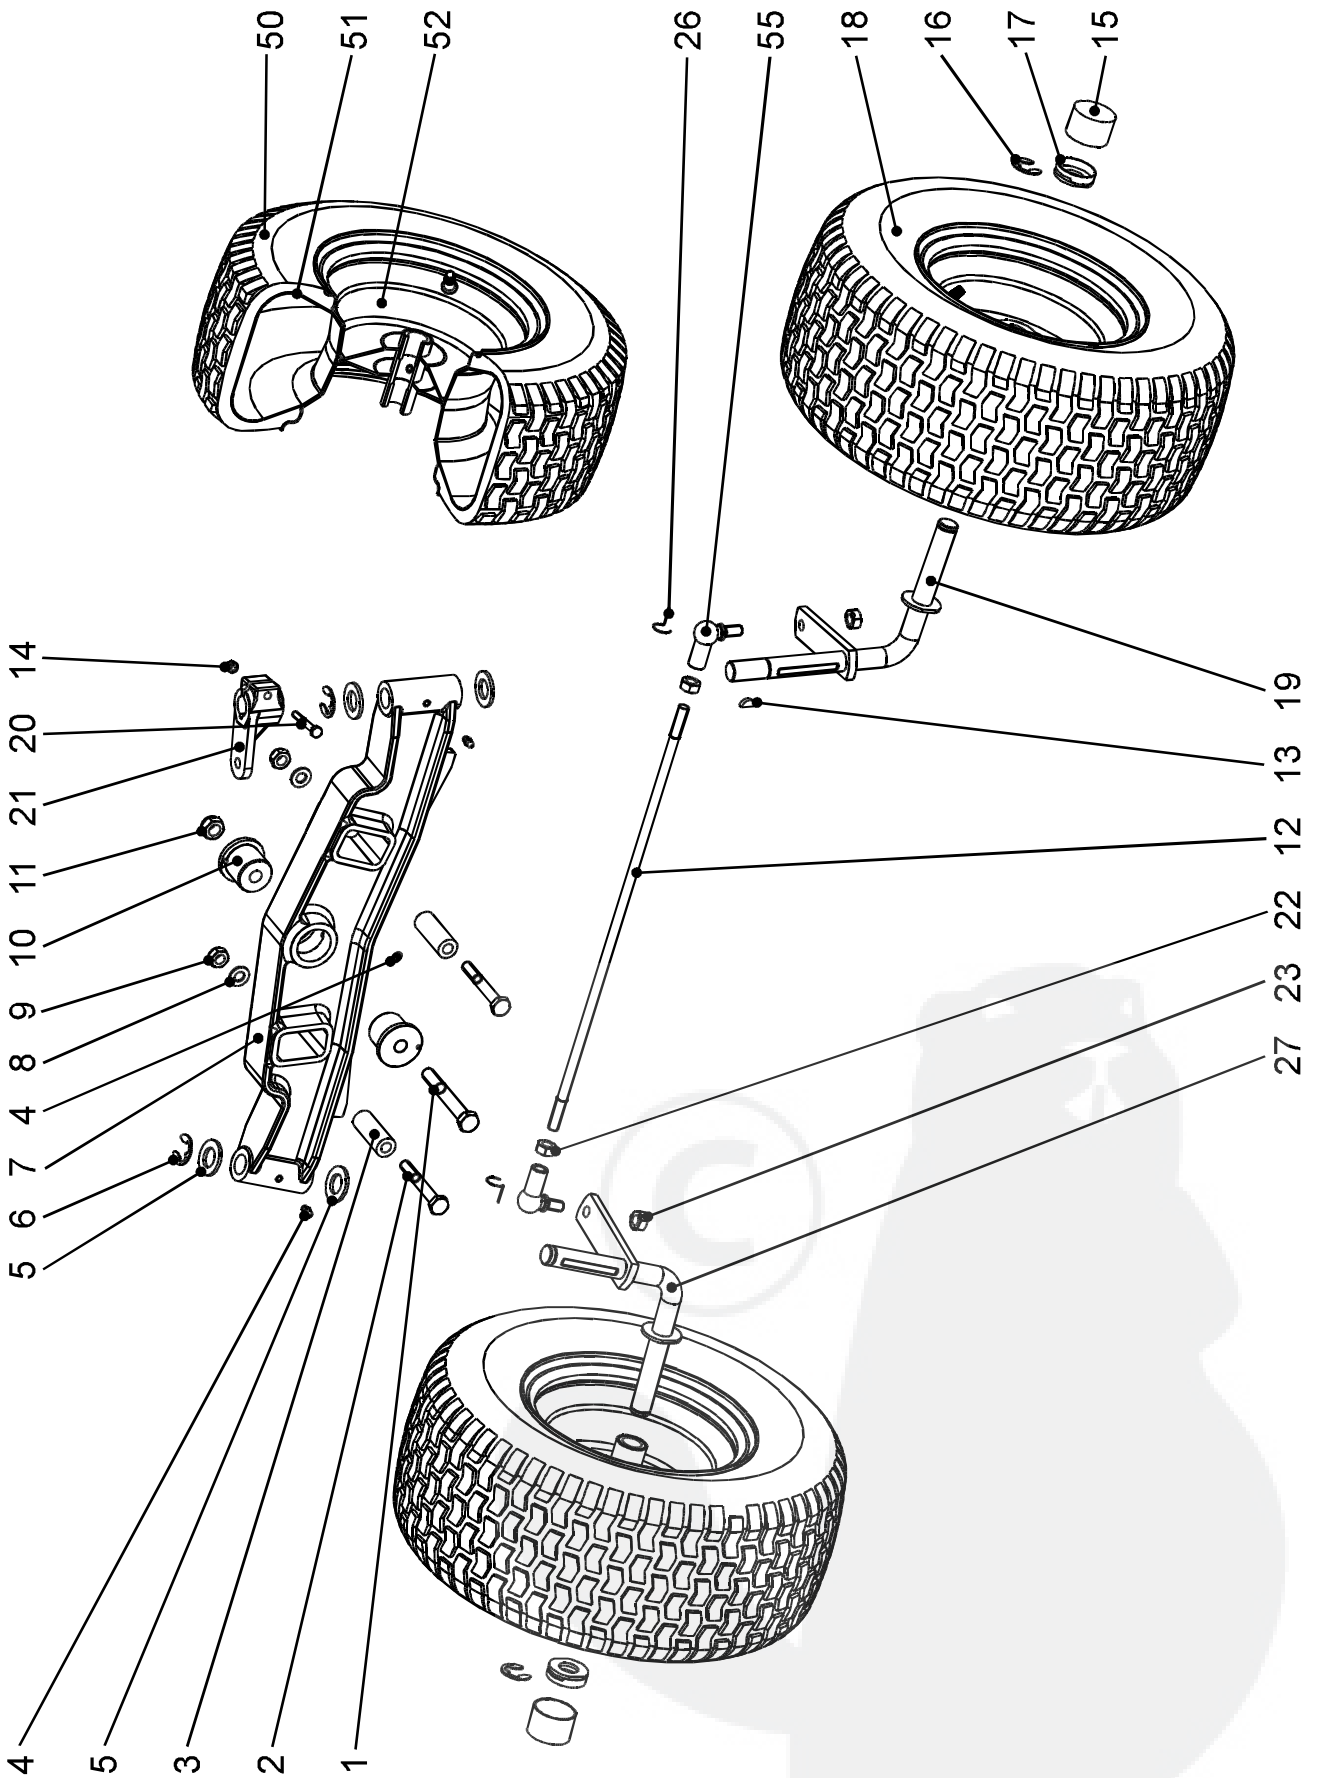

FRONT AXLE

FRONT AXLE

Section 2

GRP	POS.	PART NO.	DESCRIPTION	Q.TY	CODE
2	1	221012090	Hex screw M12x90 DIN 931 8.8	1	
2	2	201221175	Hex screw M10x75 DIN 931 8.8	2	
2	3	201058447	Spacer	2	
2	4	000740113	Grease fitting MK 6 DIN 71412	3	
2	5	000295966	Flat washer 19 DIN 125 A	4	
2	6	000230230	Spring clip 15 DIN 6799	2	
2	7	000093852	Front axle	1	
2	8	000292061	Flat washer 10.5 DIN 125 A	2	
2	9	000281446	Self locking nut M10 DIN 985 Cl.8	2	
2	10	505900004	Front axle bushing	2	
2	11	000282557	Self locking nut M12 DIN 982 Cl.8	1	
2	12	000069080	Tie rod front axle	1	
2	13	000207152	Square key 5x7.5 DIN 6888	1	
2	14	000283118	Self locking nut M6 DIN 985 Cl.8	1	
2	15	000407121	Hub cap SC 1-1/2	2	
2	16	000230230	Spring Clip 15 DIN 6799	2	
2	17	204958041	Washer with tube	2	
2	18	204959299	Front tyre wheel assy 16x6.5-8 KST	2	
2	19	200958719	Spindle, left	1	
2	20	221006045	Hex screw M6x45 DIN 931 8.8	1	
2	21	200058647	Steering spindle lever for Y2K	1	
2	22	000273625	Hex nut M10 DIN 934 Cl.8	2	
2	23	204101006	Self locking nut M10 DIN 980 8/V	2	
2	26	000235246	Locking stirrups 16 DIN 71805 S	2	
2	27	200958718	Spindle, right	1	
2	50	204598001	Tyre 16x6.5-8 KENDA SUPER TURF	2	
2	51	000415426	Tube 16x6.5-8	2	
2	52	204598024	Rim complete 16x6.5-8	2	
2	55	195800901	Ball angle joint 16	2