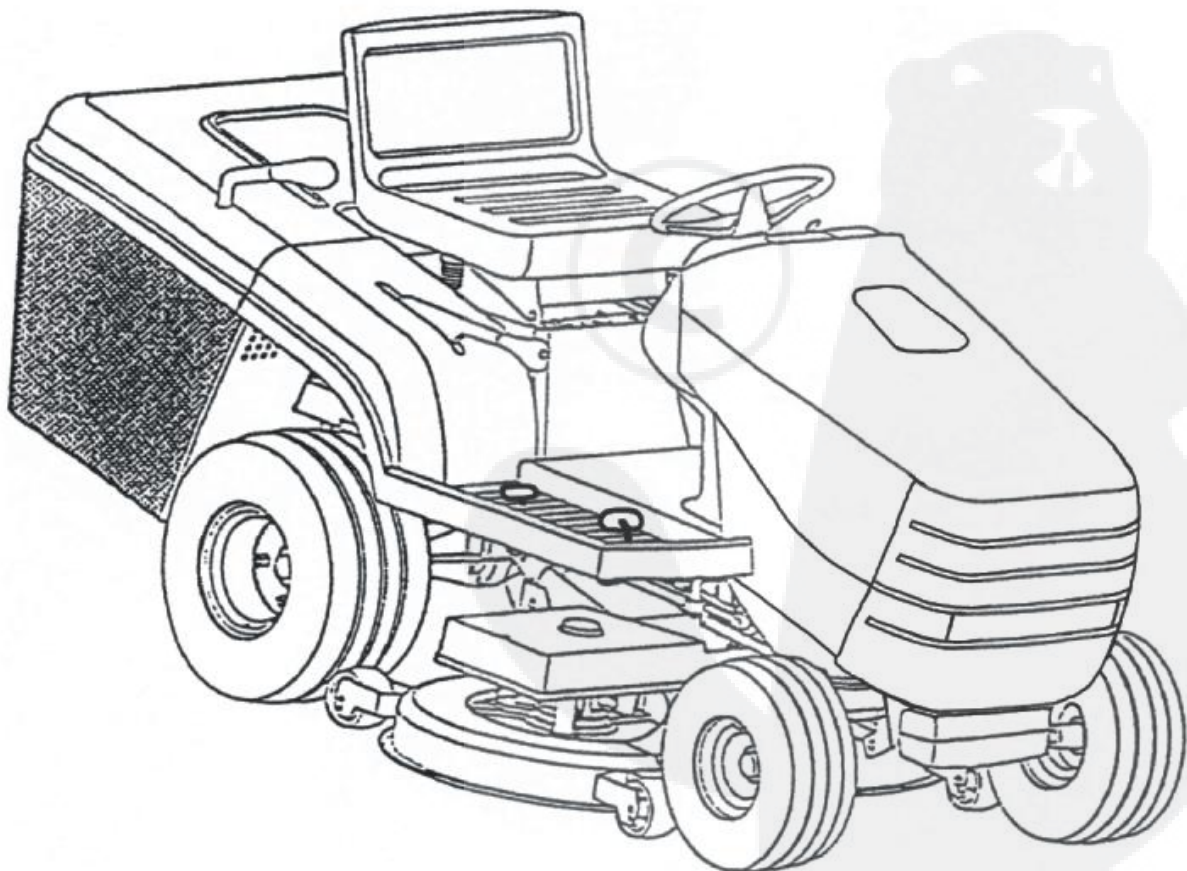

Lawn Tractor

Model TC 155 GTI

Spare Parts List Series 2005

TC 155 GTI

- 1 ENGINE ASSEMBLY
- 2 FRONT AXLE
STEERING
- 3 TRANSMISSION DRIVE
- 4 OPERATION
 - MOWER/LIFT
 - BRAKE/BY-PASS
 - TRAVEL PEDALS
- 5 CUTTING PAN
 - MOWER HOUSING COMPL.
 - DRIVE SYSTEM
- 6 CHUTE - COLLECTOR ASSEMBLY
- 7 GRASS COLLECTOR ASSEMBLY
- 8 BODY ASSEMBLY
 - FENDER/SEAT
 - HOOD
- 9 ELECTRICAL
 - WIRING HARNESS COMPL.
 - SWITCHES (1)
 - SWITCHES (2)
- 10 DECALS/LABELS