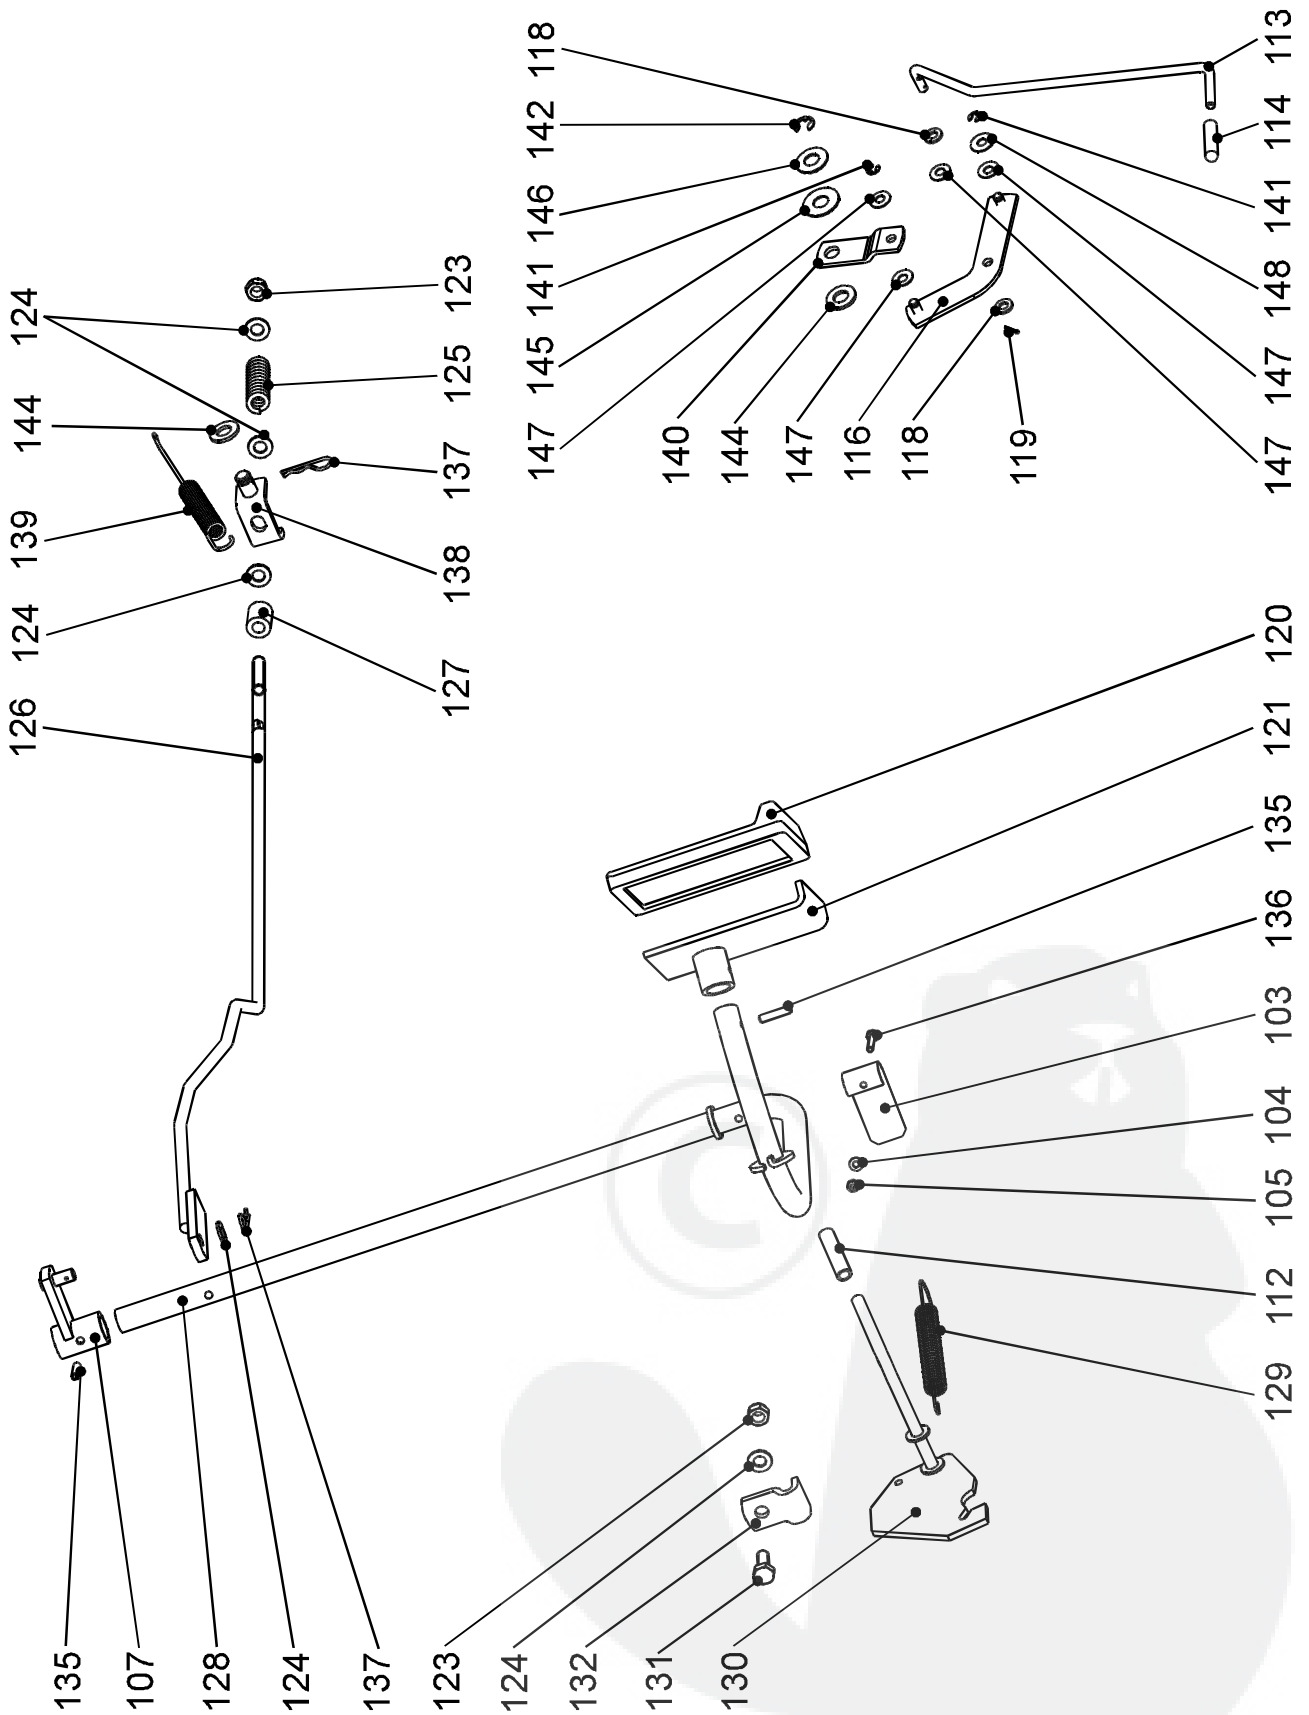

OPERATION - BRAKE/BYPASS

Section 4

GRP	POS.	PART NO.	DESCRIPTION	Q.TY	CODE
4	103	105800975	Spring lever	1	
4	104	000200090	Flat washer 4.3 DIN 125 A	1	
4	105	000284240	Self locking nut M4 DIN 985 Cl.8	1	
4	107	200958754	Bracket, brake rod	1	
4	112	000406560	Caps A281/B1 1/2	1	
4	113	204056448	Lever bypass	1	
4	114	204056342	Plastic cap	1	
4	116	204956041	Arm, by-pass lever	1	
4	118	000290389	Flat washer 6.4 DIN 125 A	2	
4	119	200258742	Cotter pin 1.6x12 DIN 94	1	
4	120	000411312	Pedal pad - black	1	
4	121	195800998	Pedal	1	
4	123	000280885	Self locking nut M8 DIN 985 Cl.8	2	
4	124	000291500	Flat washer 8.4 DIN 125 A	5	
4	125	000054340	Brake spring	1	
4	126	200958651	Brake connecting rod	1	
4	127	203056212	Spacer	1	
4	128	200958707	Brake - shaft	1	
4	129	000060280	Hand brake spring	1	
4	130	195800964	Hand brake lever	1	
4	131	000244563	Hex screw M8x20 DIN 933 8.8	1	
4	132	000048400	Parking brake lever clamp	1	
4	135	000291610	Spring pin 5x22 DIN 1481	2	
4	136	220004025	Hex screw M4x25 DIN 933 8.8	1	
4	137	200059136	Hair pin 1.8-36	2	
4	138	203958144	Bracket, brake rod	1	
4	139	200058690	Spring	1	
4	140	204056447	Plate by-pass	1	
4	141	200208243	Stirrup 4 DIN 6799	2	
4	142	000208263	Stirrup 7 DIN 6799	1	
4	144	000292061	Washer 10.5 DIN 125 A	2	
4	145	201878008	Flat washer 10.5 BN 735	1	
4	146	201852111	Spring washer 10.5 DIN 137 A	1	
4	147	201852112	Spring washer 6.4 DIN 137 A	4	
4	148	201878006	Flat washer 6.4 BN 735	1