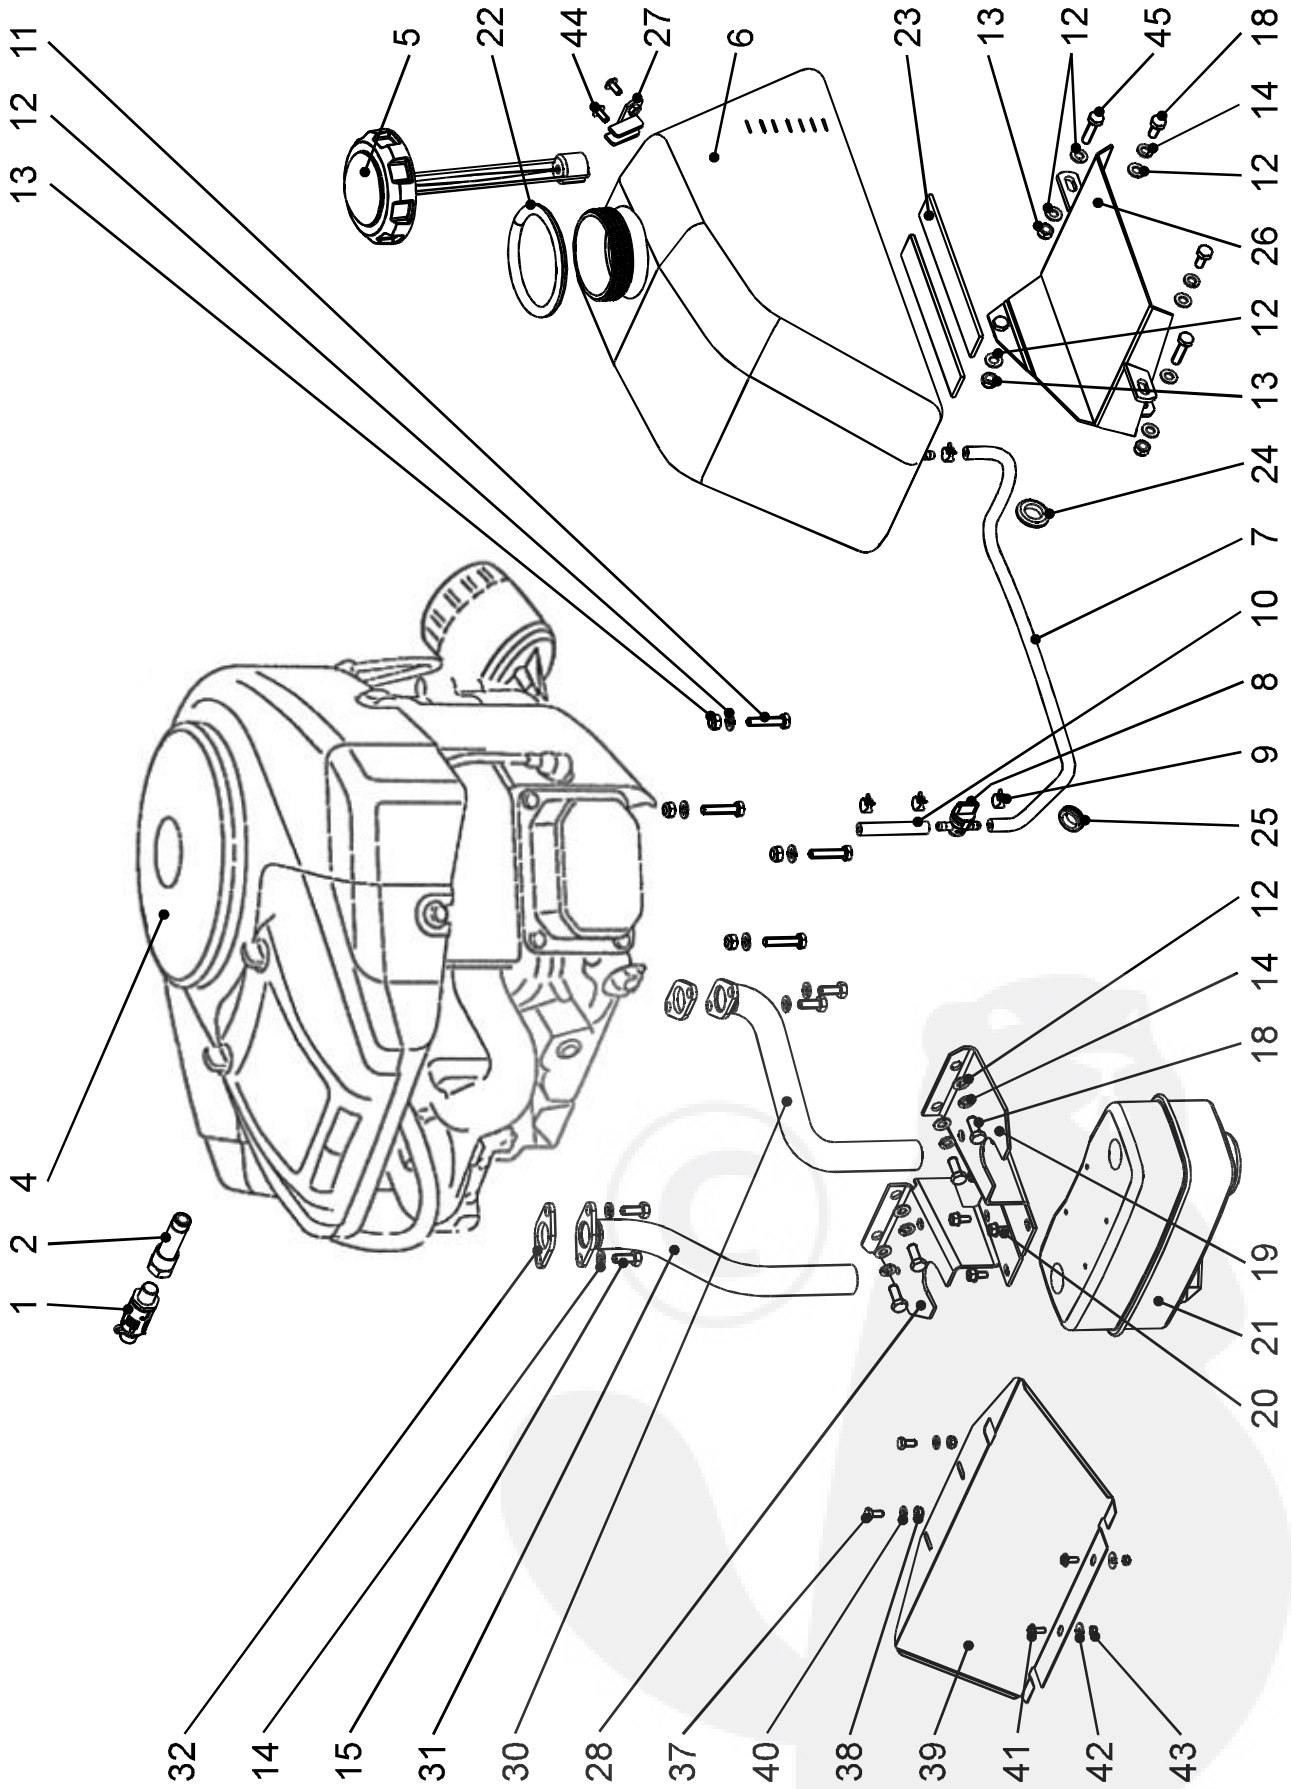

ENGINE ASSEMBLY

ENGINE ASSEMBLY

Section 1

GRP	POS.	PART NO.	DESCRIPTION	Q.TY	CODE
1	1	000888305	Oil drain valve	1	
1	2	201958449	Oil drain coupler	1	
1	4	300000001	Engine, INTEK V-TWIN 20 HP-B&S	1	
1	5	204959306	Fuel tank cap	1	
1	6	204958344	Fuel tank	1	
1	7	204056368	Fuel line 860mm	1	
1	8	000476300	Fuel tank valve	1	
1	9	000318164	Fuel line clamp UM 5008	4	
1	10	200058527	Fuel line 320mm	1	
1	11	000299530	Hex screw M8x35 DIN 933 8.8	4	
1	12	000291500	Flat washer 8.4 DIN 125 A	15	
1	13	000280885	Self locking nut M8 DIN 985 Cl.8	7	
1	14	000201003	Spring washer 8 DIN 127 B	10	
1	15	000201531	Exhaust screw 5/16-18NC 3/4 LG	4	
1	18	000244563	Hex screw M8x20 DIN 933 8.8	6	
1	19	195800062	Muffler heat guard, left	1	
1	20	505900065	Taptite thread form screw M6x12 DIN 7500 D	4	
1	21	505900054	Muffler	1	
1	22	204056367	Seaming profil	1	
1	23	204056363	Insert	2	
1	24	820002202	Bushing 18x2	1	
1	25	203800004	Bushing 16x2 KD 7	1	
1	26	204958051	Fuel tank holder	1	
1	27	204958050	Holder	1	
1	28	195800926	Muffler heat guard, right	1	
1	30	595900101	Exhaust tube, left - INTEK	1	
1	31	595900102	Exhaust tube, right - INTEK	1	
1	32	571001801	Exhaust gasket 18 HP - INTEK	2	
1	37	000247357	Screw M6x12 DIN 933 8.8	2	
1	38	000283118	Self locking nut M6 DIN 985 Cl.8	2	
1	39	200058399	Heat shield	1	
1	40	000290389	Flat washer 6.4 DIN 125 A	2	
1	41	000259094	Screw M5x12 Ecofix 4.8	2	
1	42	000239448	Flat washer 5.3 DIN 9021 B	2	
1	43	000285912	Self locking nut M5 DIN 985 Cl.8	2	
1	44	204601206	Screw M6x12 BN 11 252 10.9	2	
1	45	000245124	Hex screw M8x30 DIN 933 8.8	2