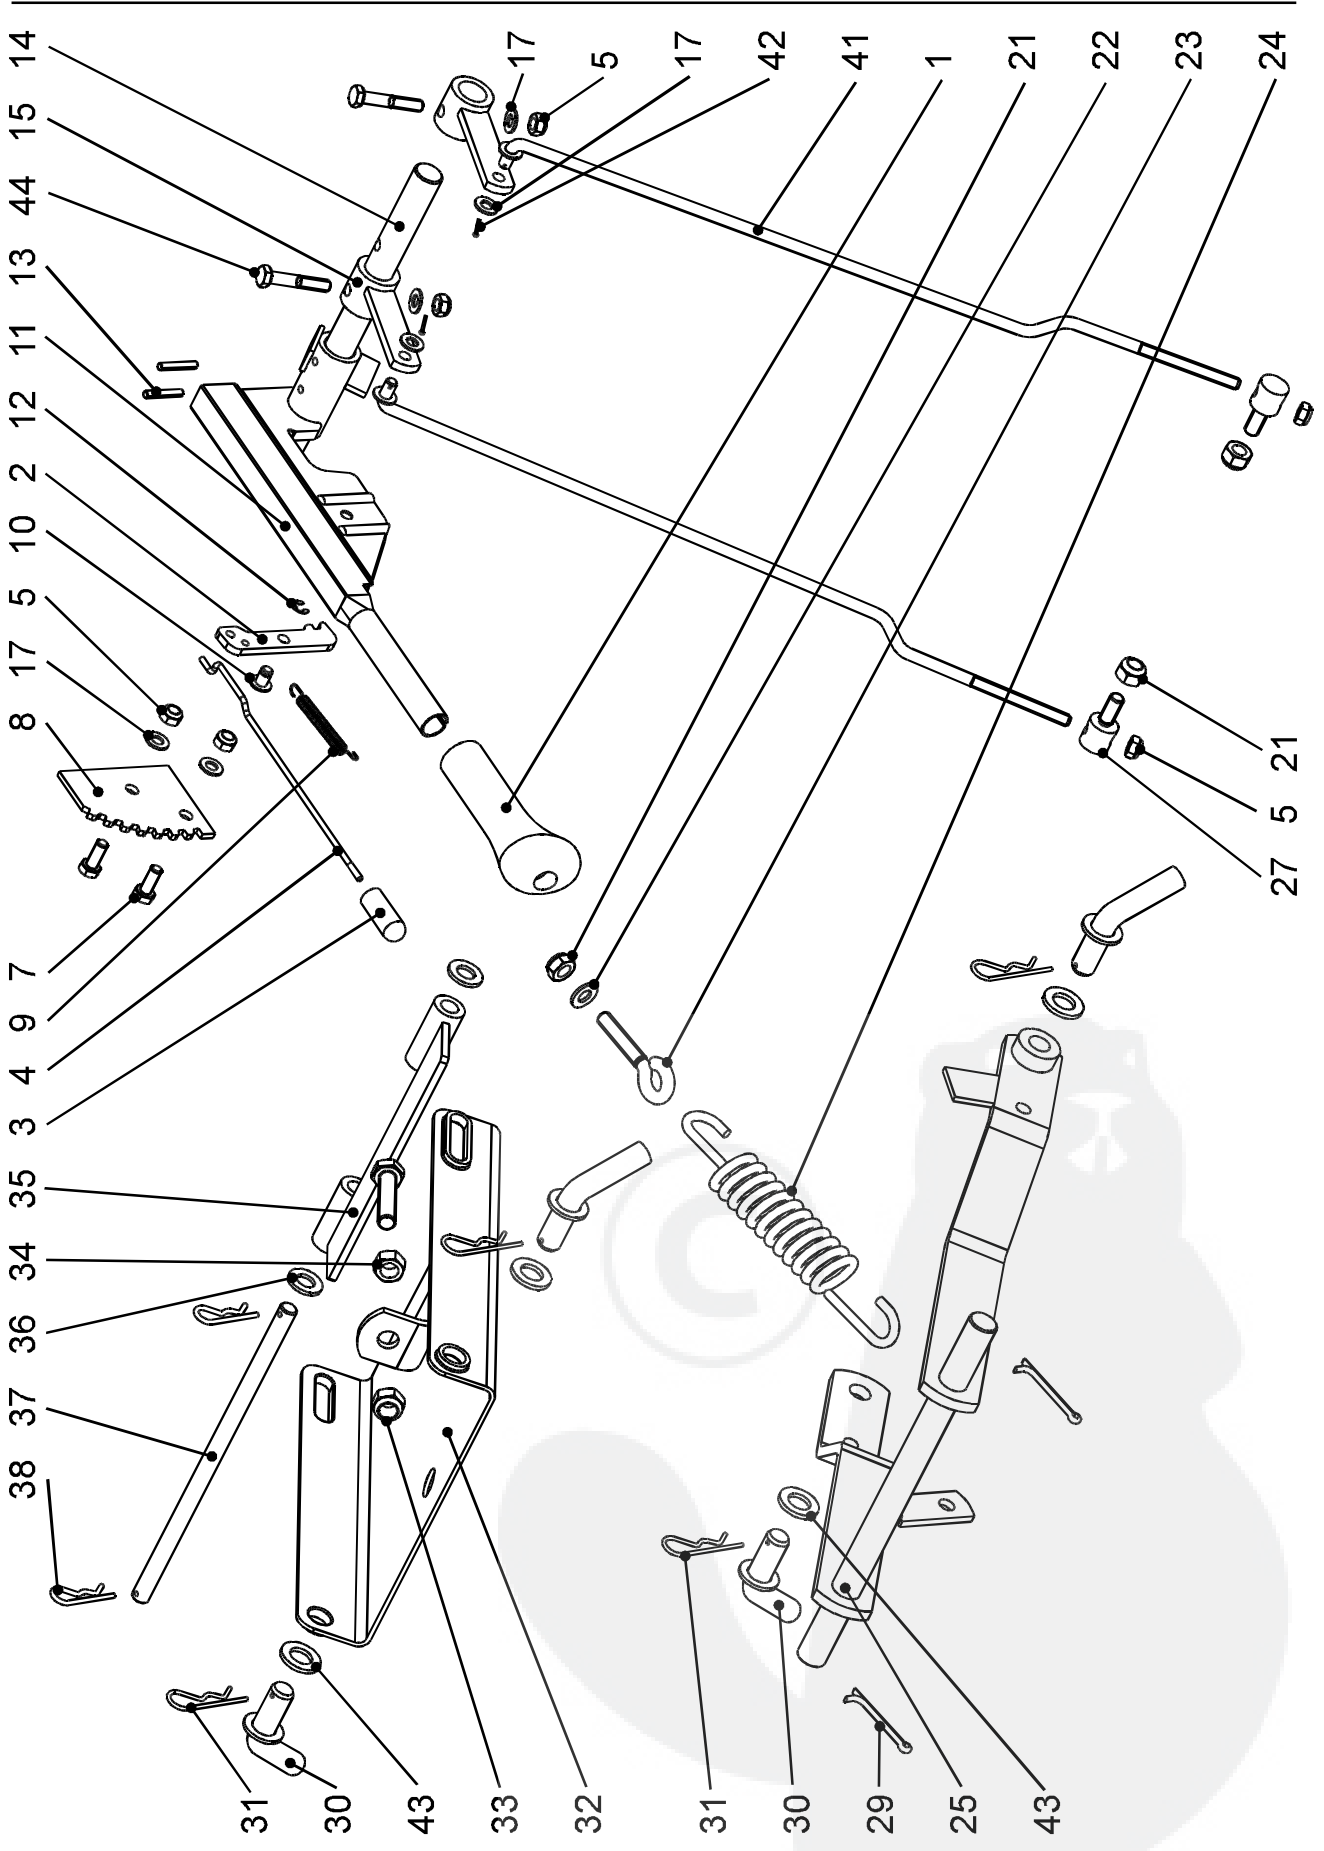

# OPERATION - MOWER / LIFT

**OPERATION - MOWER/LIFT**

**Section 4**

| GRP | POS. | PART NO.  | DESCRIPTION                       | Q.TY | CODE |
|-----|------|-----------|-----------------------------------|------|------|
| 4   | 1    | 000784256 | Handle grip - black               | 1    |      |
| 4   | 2    | 000015994 | Ratchet pivot plate               | 1    |      |
| 4   | 3    | 000403535 | Plunger button - black            | 1    |      |
| 4   | 4    | 000045639 | Connection rod                    | 1    |      |
| 4   | 5    | 000280885 | Self locking nut M8 DIN 985 Cl.8  | 6    |      |
| 4   | 7    | 000244563 | Hex screw M8x20 DIN 933 8.8       | 2    |      |
| 4   | 8    | 201058107 | Gear segment                      | 1    |      |
| 4   | 9    | 000001485 | Spring                            | 1    |      |
| 4   | 10   | 105800953 | Arm lever pin                     | 1    |      |
| 4   | 11   | 000926222 | Height adjustment arm lever       | 1    |      |
| 4   | 12   | 275200006 | Clip for pin 6 DIN 6799           | 1    |      |
| 4   | 13   | 000324467 | Spring pin 5x30 DIN 1481          | 2    |      |
| 4   | 14   | 200058346 | Height adjuster shaft             | 1    |      |
| 4   | 15   | 200958538 | Height adjustment rod bracket     | 2    |      |
| 4   | 17   | 000291500 | Flat washer 8.4 DIN 125 A         | 6    |      |
| 4   | 21   | 000281446 | Self locking nut M10 DIN 985 Cl.8 | 3    |      |
| 4   | 22   | 000292061 | Flat washer 10.5 DIN 125 A        | 1    |      |
| 4   | 23   | 000910283 | Eye bolt M10x50x14 - Zc           | 1    |      |
| 4   | 24   | 000080608 | Lift spring                       | 1    |      |
| 4   | 25   | 000957110 | Pivot arm assy                    | 1    |      |
| 4   | 27   | 000072985 | Lifting pin                       | 2    |      |
| 4   | 29   | 000235323 | Cotter pin 5x50 DIN 94            | 2    |      |
| 4   | 30   | 202958277 | Bent pin                          | 4    |      |
| 4   | 31   | 000033242 | Hair pin 2.5-63                   | 4    |      |
| 4   | 32   | 000965305 | Front suspension mower deck       | 1    |      |
| 4   | 33   | 000282557 | Self-locking nut M12 DIN 985 Cl.8 | 1    |      |
| 4   | 34   | 000228019 | Hex nut M12 DIN 934 Cl.8          | 1    |      |
| 4   | 35   | 000918005 | Front holder                      | 1    |      |
| 4   | 36   | 000293172 | Flat washer 13 DIN 125 A          | 2    |      |
| 4   | 37   | 000037246 | Pin                               | 1    |      |
| 4   | 38   | 000075812 | Hair pin clip 3.15-49             | 2    |      |
| 4   | 41   | 200958670 | Height adjustment rod             | 2    |      |
| 4   | 42   | 000282218 | Cotter pin 2x18 DIN 94            | 2    |      |
| 4   | 43   | 202056038 | Rubber washer                     | 4    |      |
| 4   | 44   | 000221845 | Hex screw M8x45 DIN 931 10.9      | 2    |      |