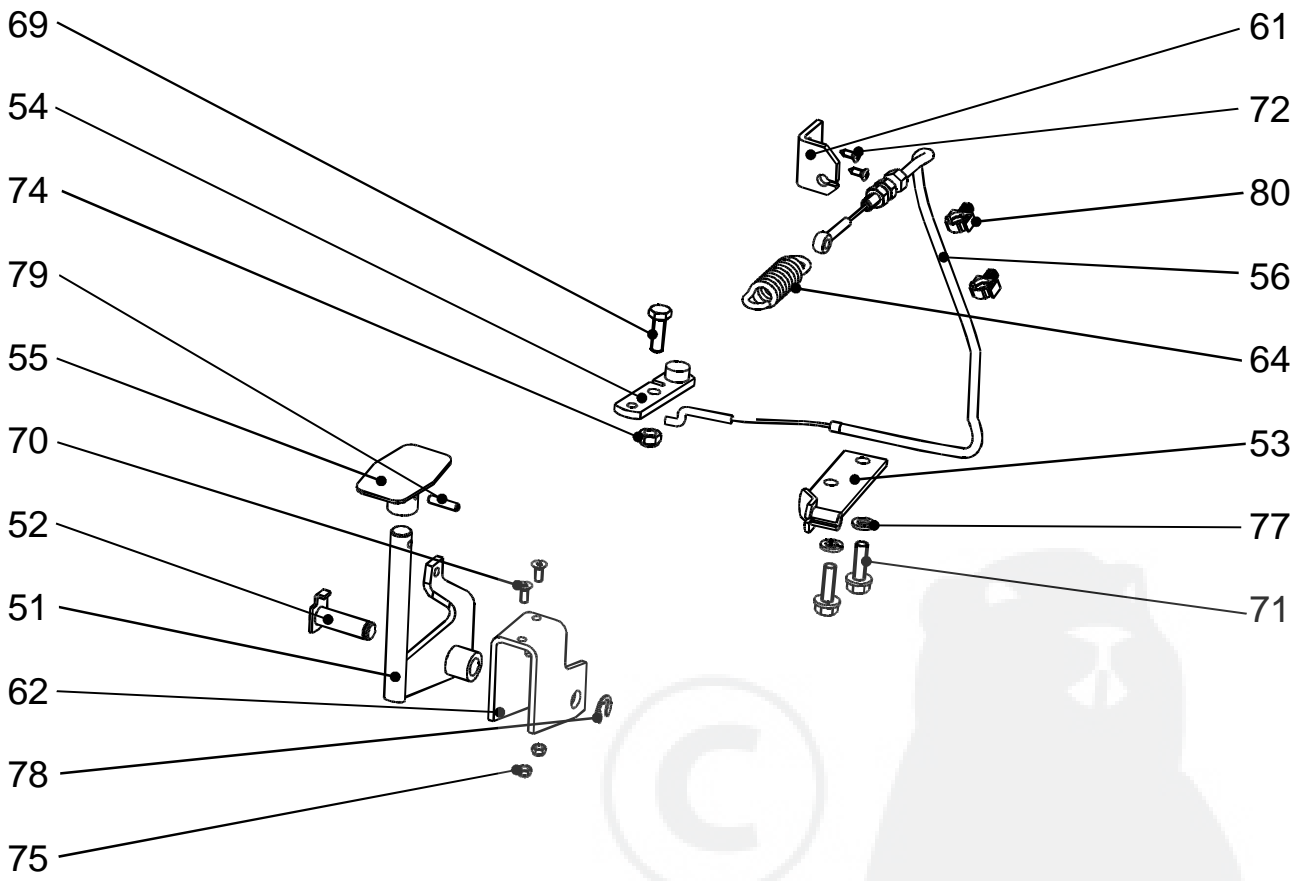

# OPERATION - MOWER / LIFT

**OPERATION - MOWER/LIFT**

**Section 4**

| GRP | POS. | PART NO.  | DESCRIPTION                       | Q.TY | CODE |
|-----|------|-----------|-----------------------------------|------|------|
| 4   | 1    | 000784256 | Handle grip - black               | 1    |      |
| 4   | 2    | 000015994 | Ratchet pivot plate               | 1    |      |
| 4   | 3    | 000403535 | Plunger button - black            | 1    |      |
| 4   | 4    | 000045639 | Connection rod                    | 1    |      |
| 4   | 5    | 000280885 | Self locking nut M8 DIN 985 Cl.8  | 6    |      |
| 4   | 7    | 000244563 | Hex screw M8x20 DIN 933 8.8       | 2    |      |
| 4   | 8    | 201058107 | Gear segment                      | 1    |      |
| 4   | 9    | 000001485 | Spring                            | 1    |      |
| 4   | 10   | 105800953 | Arm lever pin                     | 1    |      |
| 4   | 11   | 000926222 | Height adjustment arm lever       | 1    |      |
| 4   | 12   | 275200006 | Clip for pin 6 DIN 6799           | 1    |      |
| 4   | 13   | 000324467 | Spring pin 5x30 DIN 1481          | 2    |      |
| 4   | 14   | 200058346 | Height adjuster shaft             | 1    |      |
| 4   | 15   | 200958538 | Height adjustment rod bracket     | 2    |      |
| 4   | 17   | 000291500 | Flat washer 8.4 DIN 125 A         | 6    |      |
| 4   | 21   | 000281446 | Self locking nut M10 DIN 985 Cl.8 | 3    |      |
| 4   | 22   | 000292061 | Flat washer 10.5 DIN 125 A        | 1    |      |
| 4   | 23   | 000910283 | Eye bolt M10x50x14 - Zc           | 1    |      |
| 4   | 24   | 000080608 | Lift spring                       | 1    |      |
| 4   | 25   | 000957110 | Pivot arm assy                    | 1    |      |
| 4   | 27   | 000072985 | Lifting pin                       | 2    |      |
| 4   | 29   | 000235323 | Cotter pin 5x50 DIN 94            | 2    |      |
| 4   | 30   | 202958277 | Bent pin                          | 4    |      |
| 4   | 31   | 000033242 | Hair pin 2.5-63                   | 4    |      |
| 4   | 32   | 000965305 | Front suspension mower deck       | 1    |      |
| 4   | 33   | 000282557 | Self-locking nut M12 DIN 985 Cl.8 | 1    |      |
| 4   | 34   | 000228019 | Hex nut M12 DIN 934 Cl.8          | 1    |      |
| 4   | 35   | 000918005 | Front holder                      | 1    |      |
| 4   | 36   | 000293172 | Flat washer 13 DIN 125 A          | 2    |      |
| 4   | 37   | 000037246 | Pin                               | 1    |      |
| 4   | 38   | 000075812 | Hair pin clip 3.15-49             | 2    |      |
| 4   | 41   | 200958670 | Height adjustment rod             | 2    |      |
| 4   | 42   | 000282218 | Cotter pin 2x18 DIN 94            | 2    |      |
| 4   | 43   | 202056038 | Rubber washer                     | 4    |      |
| 4   | 44   | 000221845 | Hex screw M8x45 DIN 931 10.9      | 2    |      |