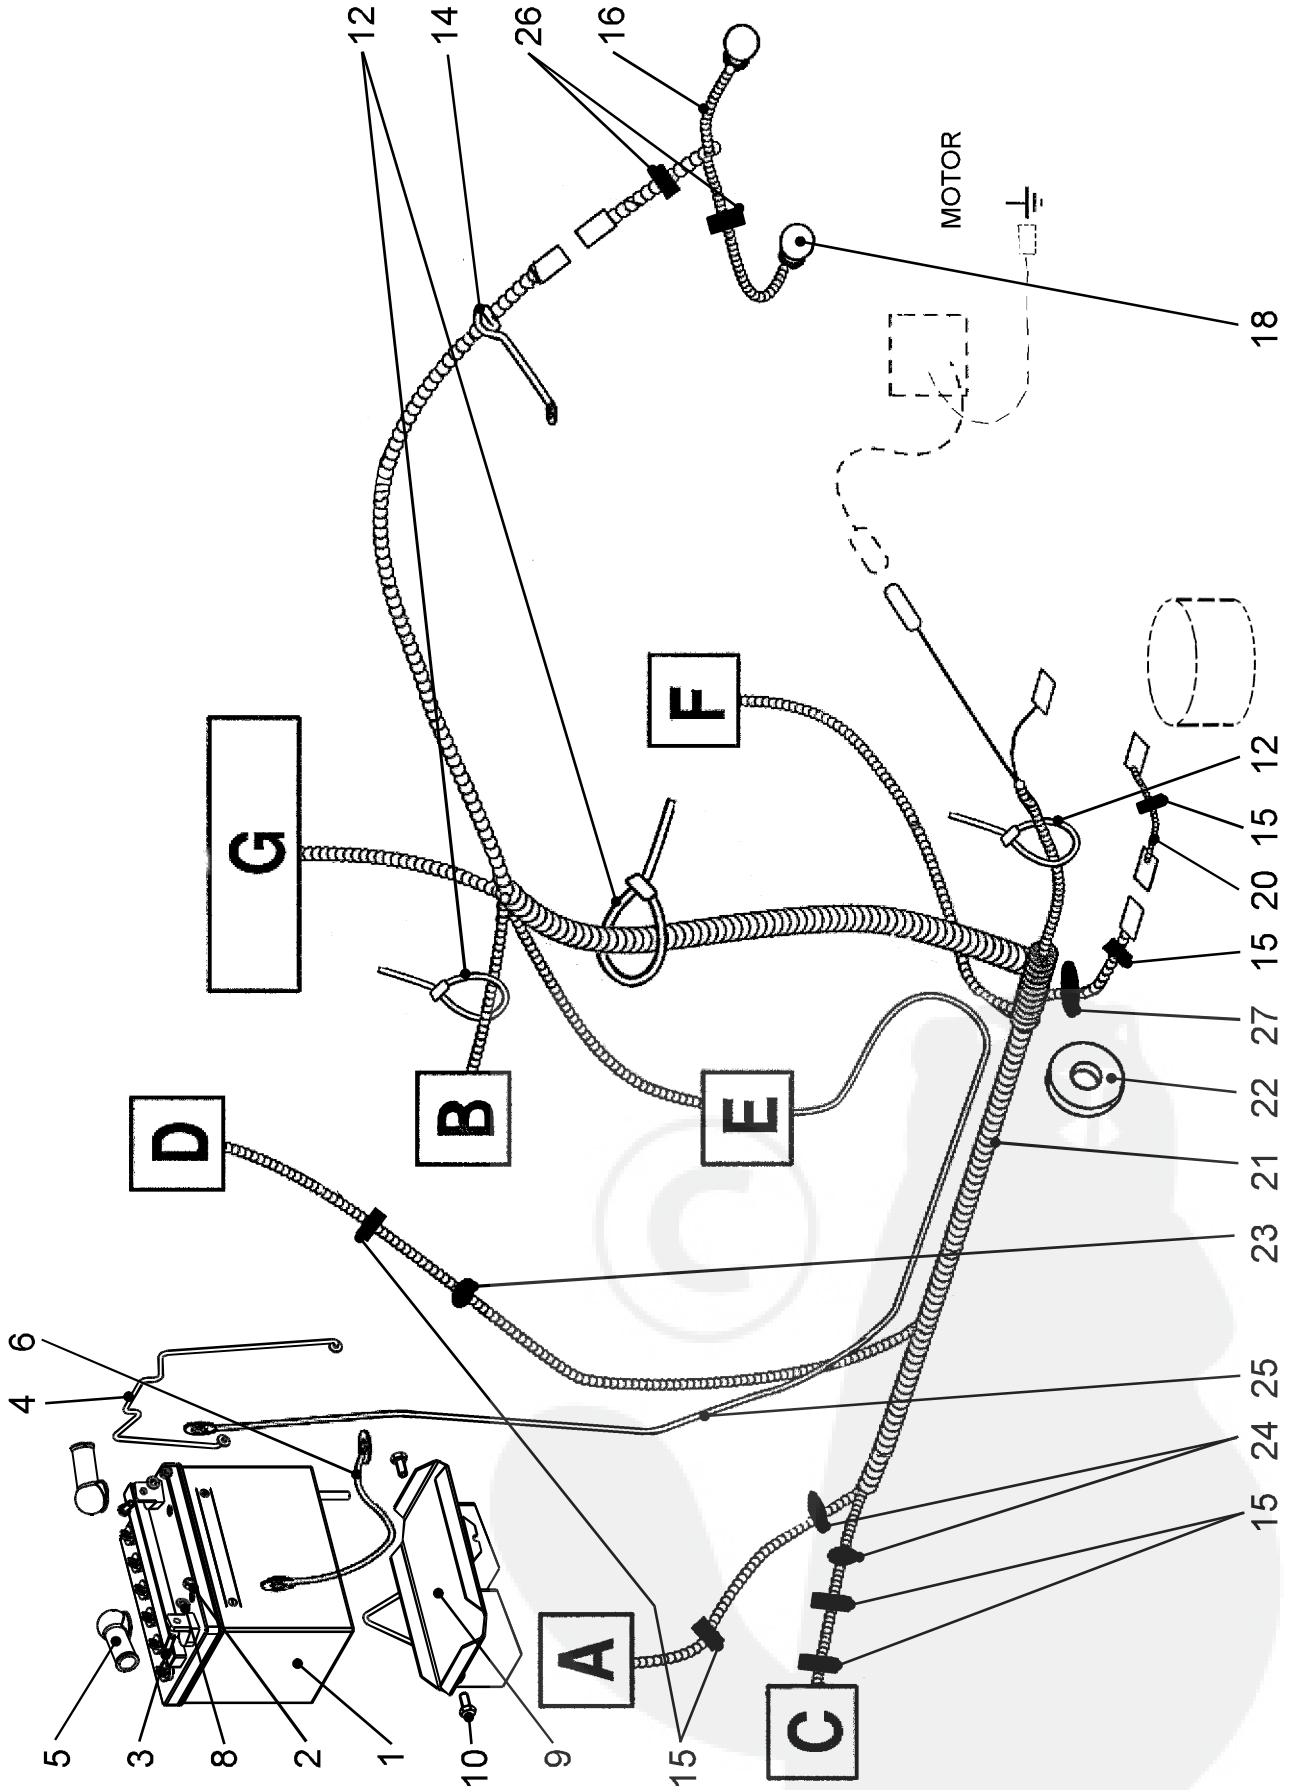

ELECTRICAL - WIRING HARNESS COMPL.

Section 9

GRP	POS.	PART NO.	DESCRIPTION	Q.TY	CODE
9	1	000820556	Battery 12V-22Ah	1	
9	2	000271942	Hex nut M6 DIN 934 Cl.8	2	
9	3	000284449	Hex screw M6x16 DIN 933 8.8	2	
9	4	204958055	Battery clamp	1	
9	5	000652388	Rubber boot	2	
9	6	204958054	Battery cable (-)	1	
9	8	000290389	Flat washer 6.4 DIN 125 A	2	
9	9	204958056	Battery support	1	
9	10	000243441	Hex screw M8x16 DIN 933 8.8	2	
9	12	000323356	Cable ties RT 360	3	
9	14	000059004	Wiring harness holder	1	
9	15	000829191	Clip - snap in 1903-00 F/A	6	
9	16	201958368	Light wiring harness CZ	1	
9	18	000818323	Light bulb R 10W 12V BA15s	2	
9	20	195800914	Clutch harness with diode	1	
9	21	201958441	Main wiring harness HYDRO-01	1	
9	22	000890670	Cap - 15455 - 4539	1	
9	23	000430595	Bushing 9x1.5 KD 712	1	
9	24	820002202	Bushing 18x2	2	
9	25	204958053	Battery cable (+)	1	
9	26	000692054	Nylon clips - adhesive 1/4 PCNY 250-9	2	
9	27	000820699	Bushing 23x2 KD 5	1