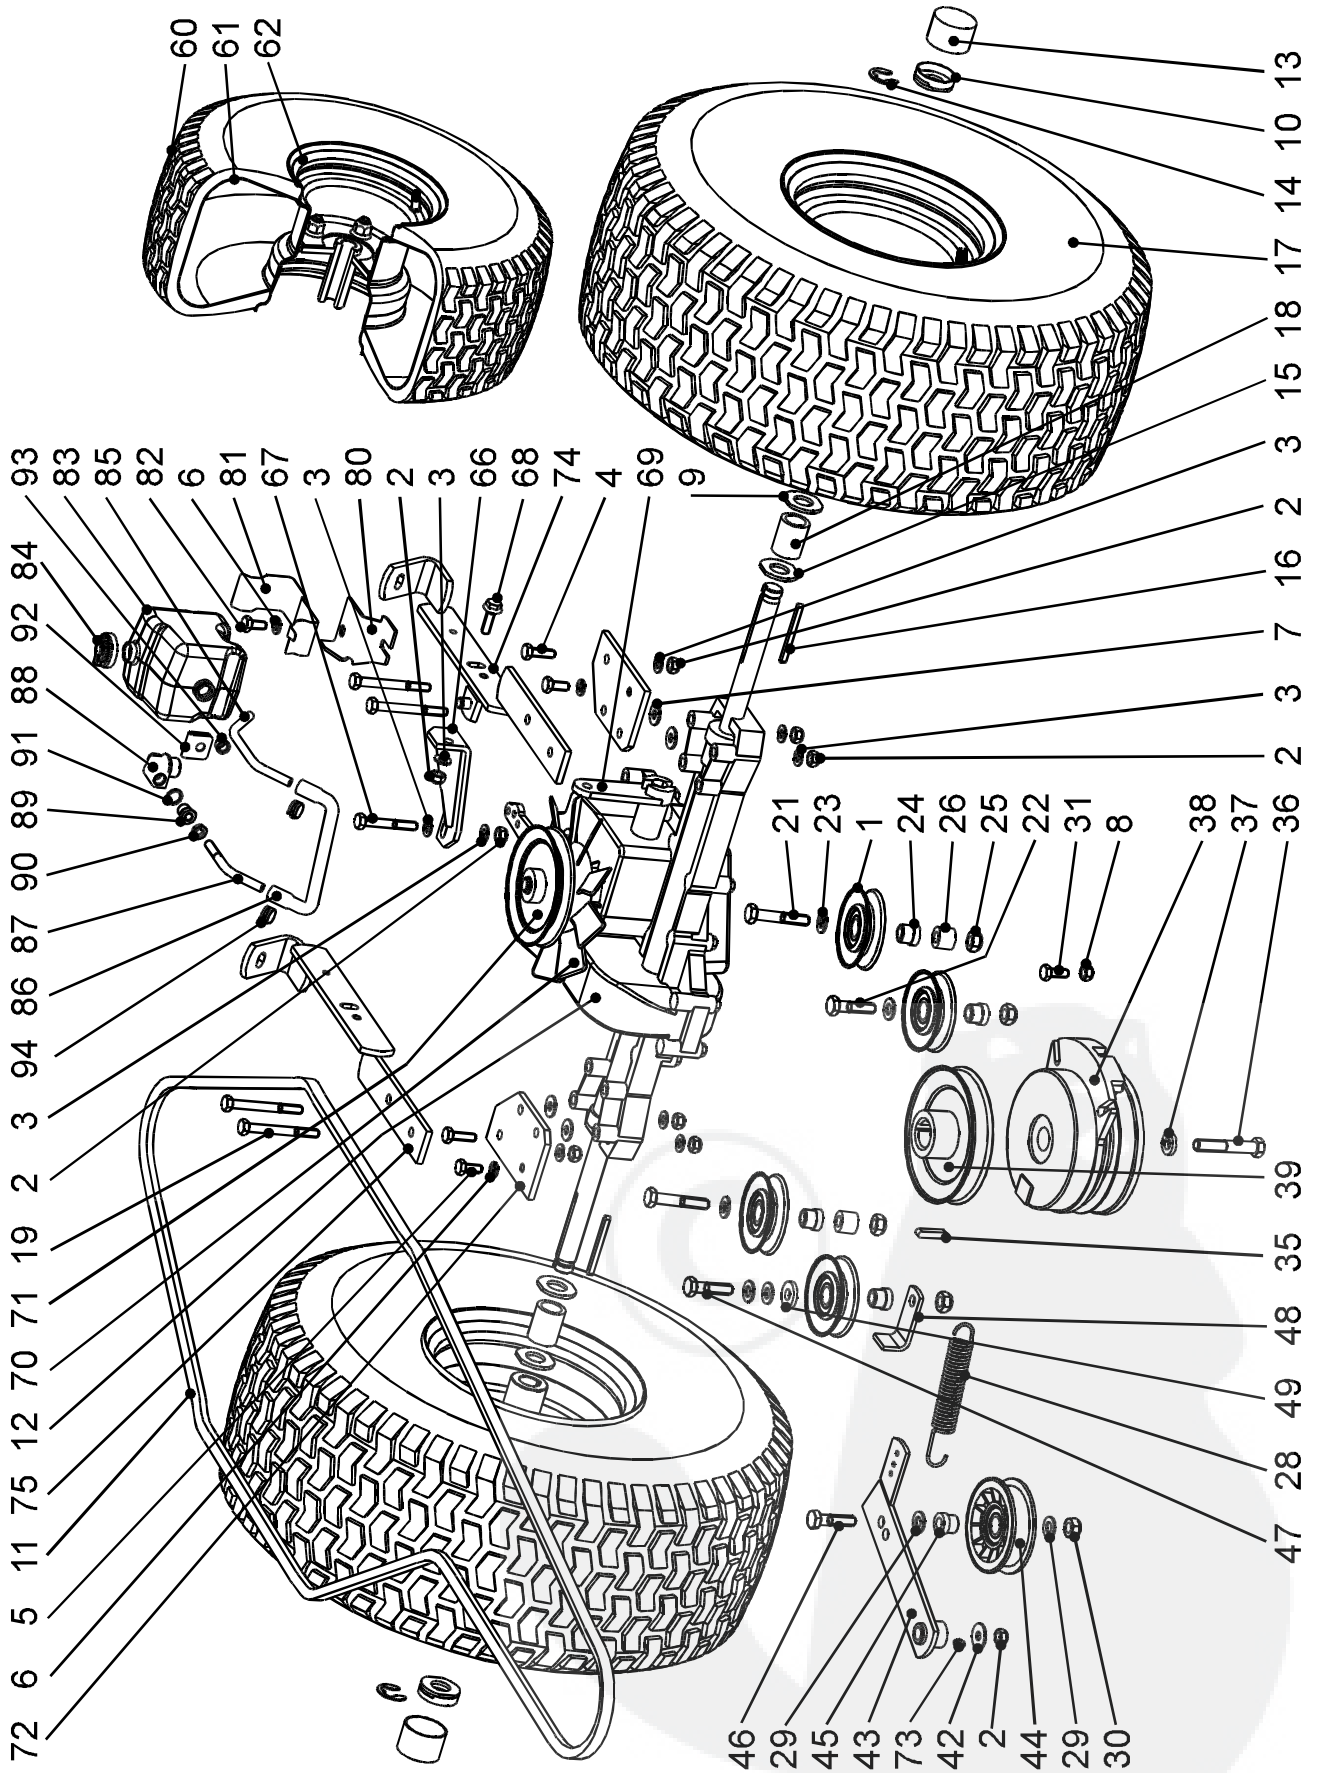

TRANSMISSION DRIVE

TRANSMISSION DRIVE

Section 3

GRP	POS.	PART NO.	DESCRIPTION	Q.TY	CODE
3	70	203059273	Transmission fan	1	
3	71	203059274	Transmission pulley	1	
3	72	203056197	Support plate	2	
3	73	000740113	Grease fitting MK 6 DIN 71412	1	
3	74	203958746	Bracket, left	1	
3	75	203958007	Bracket, right	1	
3	80	203958149	Bracket	1	
3	81	203059271	Reservoir tank bracket	1	
3	82	000243441	Hex screw M8x16 DIN 933 8.8	1	
3	83	203059269	Reservoir tank	1	
3	84	203059270	Vent valve	1	
3	85	203056196	Pipe	1	
3	86	203056203	Oil line	1	
3	87	203056202	Pipe	1	
3	88	203056246	Fitting	1	
3	89	203056204	Fitting	1	
3	90	204100813	Hex nut M8x1 DIN 439 B - ISO 8675	1	
3	91	203056205	Seal 12/15	1	
3	92	203056195	Lock	1	
3	93	203059269	Seal	1	
3	94	000318164	Oil line clamp UM 5008	2