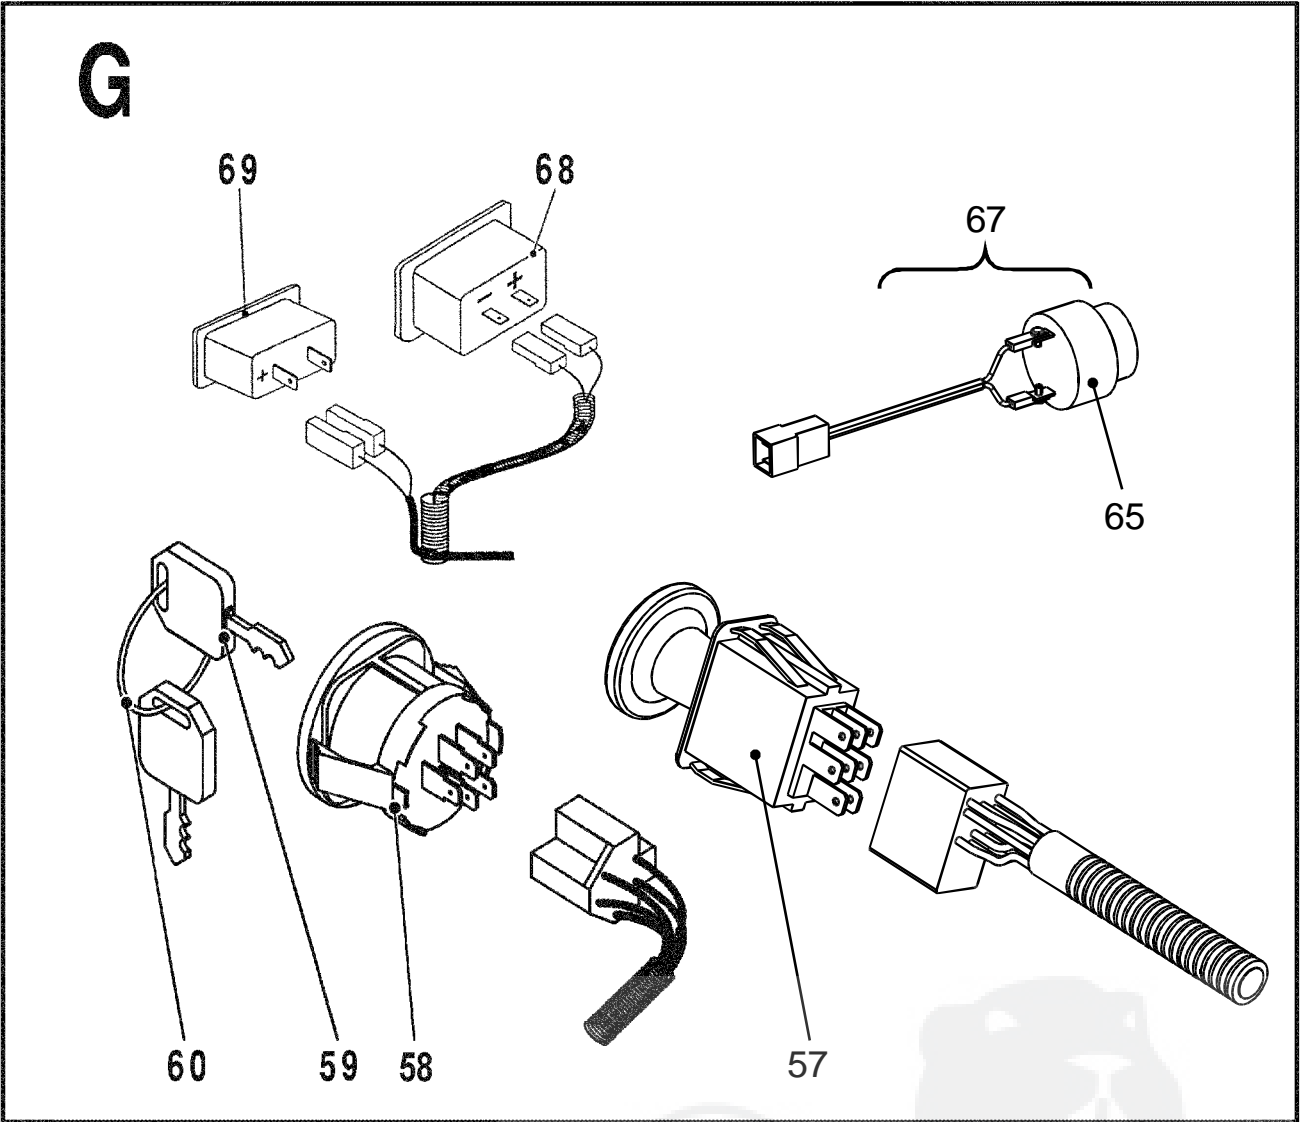

ELECTRICAL - SWITCHES (2)

Section 9

GRP	POS.	PART NO.	DESCRIPTION	Q.TY	CODE
9	57	204059307	Locking pull switch	1	
9	58	200830600	Ignition switch DELTA integral with key	1	
9	59	200800001	Key with moulded cover for integral switch	2	
9	60	000304909	Ring 406 15/40	1	
9	65	201852002	Buzzer	1	
9	67	201958410	Buzzer compl.	1	
9	68	505900098	Hourmeter 82001	1	
9	69	505900108	Ampermeter prime	1