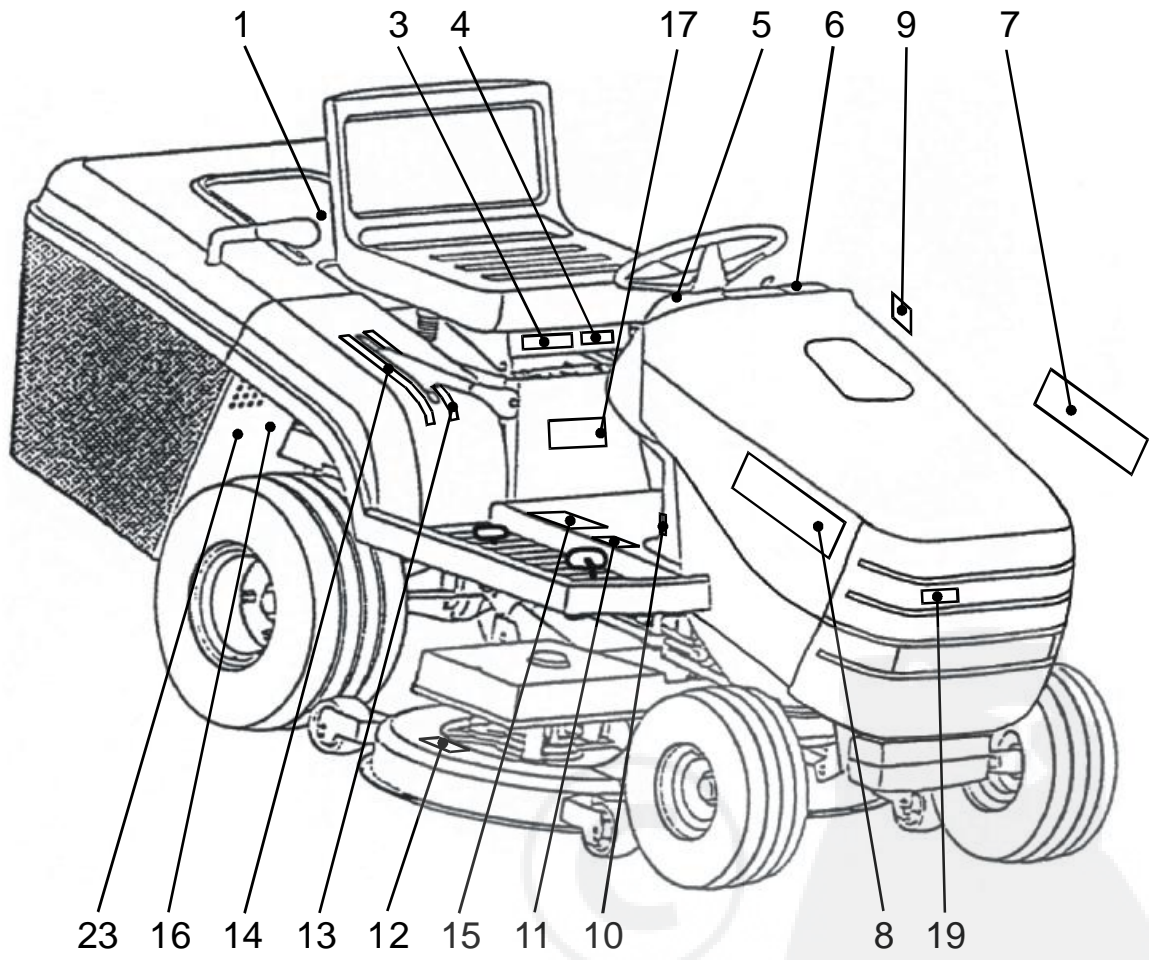

DECALS / LABELS

Section 10

GRP	POS.	PART NO.	DESCRIPTION	Q.TY	CODE
10	1	000639144	Decal arrow	1	
10	3	000604945	Battery label	1	
10	4	201059075	Decal B&S	1	
10	5	202056059	Decal, dash panel, right	1	
10	6	201058188	Decal, dash panel, left	1	
10	7	205056464	Decal COOPER left	1	
10	8	205056463	Decal COOPER right	1	
10	9	000689315	Brake locking	1	
10	10	000686620	Users information	1	
10	11	000668041	Safety label	1	
10	12	000601920	Safety label - cutting	2	
10	13	000697521	Label of lifting, left	1	
10	14	105800819	Label of lifting, right	1	
10	15	000641179	Travel direction decal	1	
10	16	204056321	By-pass decal	1	
10	17	201058186	Safety decal	1	
10	19	205056467	Decal, 200 V-2	1	
10	23	201058253	Rear plate chute decal	1