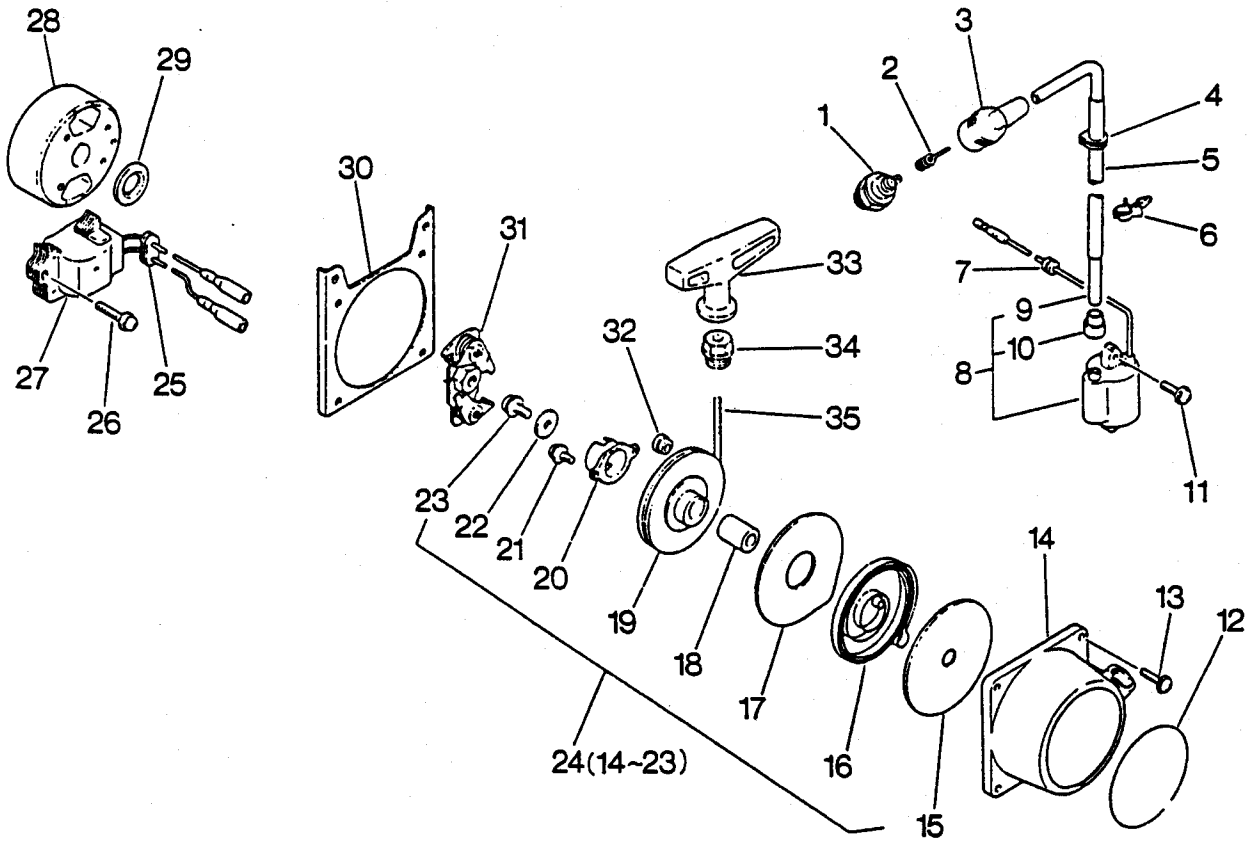

PB-4500 2

PB-4500 2

KEY	PART NO.	QTY.	DESCRIPTION	
2 -	1	159010-10630	1	Plug, spark
	2	159011-03432	1	Coil spark plug cap
	3	159012-03433	1	Cap, spark plug
	4	156612-03460	1	Bushing
	5	156611-04260	1	Tube
	6	159110-04260	1	Clip
	7	151112-04630	1	Bushing
	8	156602-04260	1	Coil assembly, ignition
	9	156632-03460	1	Cord, high tension
	10	156632-03460	1	Cover
	11	900242-04014	2	Screw 4 x 14
	12	890118-49330	1	Label, ECHO
	13	900242-04016	4	Screw 4 x 16
	14	177209-07560	1	Case, starter
	15	177221-06720	1	Plate, starter
	16	177220-03930	1	Spring, rewind
	17	177242-06721	1	Plate, starter
	18	177216-12330	1	Bushing
	19	177215-03930	1	Drum, starter
	20	177243-04130	1	Catcher, pawl
	21	900242-04008	2	Screw 4 x 8
	22	177214-02830	1	Washer
	23	900242-05010	1	Screw 5 x 10
	24	177200-07560	1	Starter assembly
	25	156114-03360	1	Grommet
	26	900242-04020	2	Screw 4 x 20
	27	156601-03460	1	C.D. ignition module
	28	156800-03460	1	Flywheel
	29	100135-03460	1	Washer
	30	104213-04260	1	Bracket
	31	177307-04260	1	Pawl assembly, starter
	32	177246-03930	1	Clip, starter rope
	33	177228-19830	1	Grip, starter
	34	177227-05020	1	Guide, rope
	35	177226-03930	1	Rope, starter