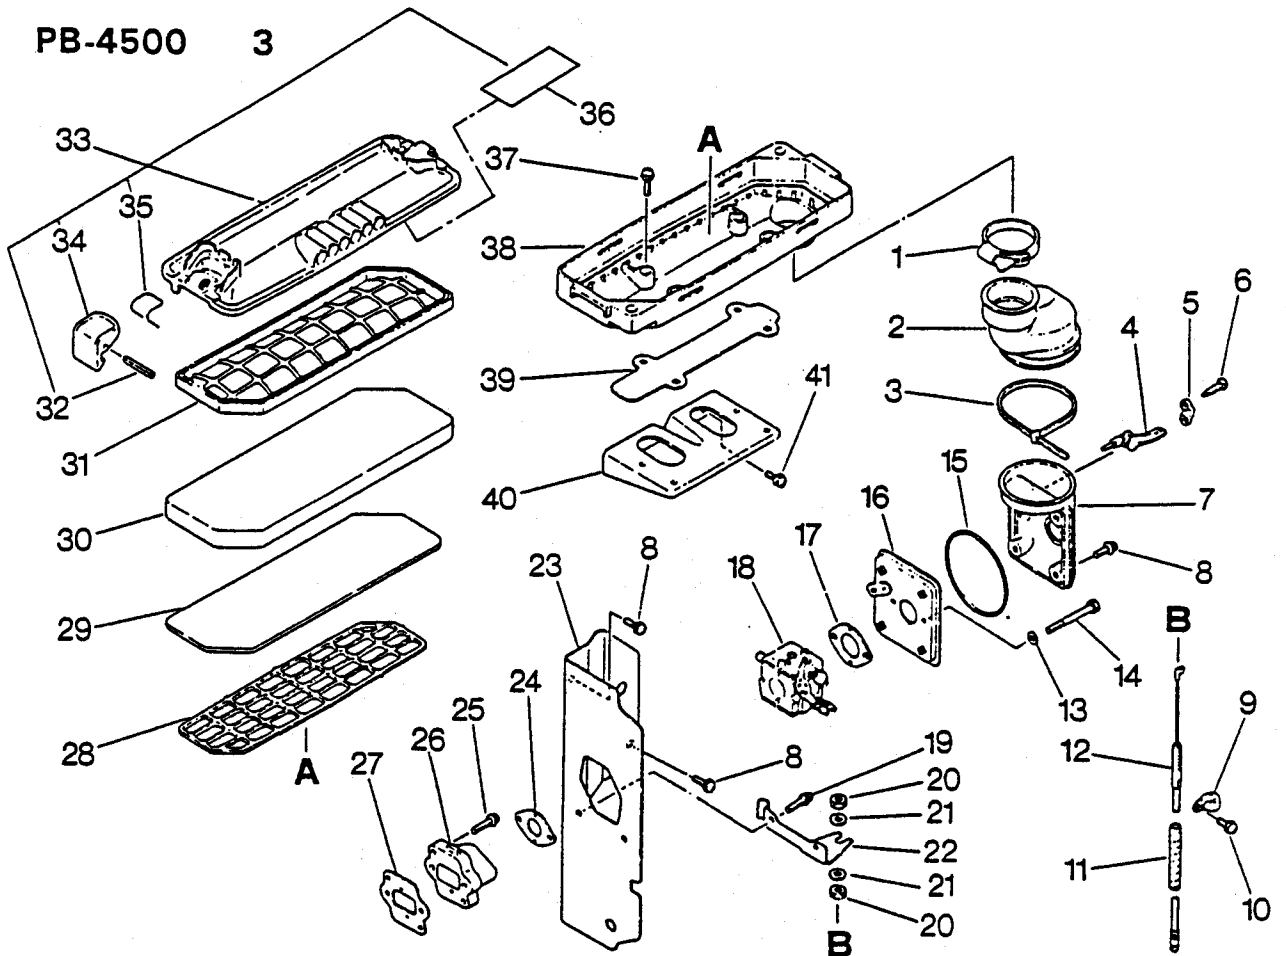

PB-4500 3

PB-4500 3

KEY	PART NO.	QTY.	DESCRIPTION	
3 -	1	130715-04260	1	Band (S)
	2	130714-04260	1	Adapter, intake
	3	130713-04260	1	Band (L)
	4	178505-04260	1	Rod, choke
	5	178610-04260	1	Holder
	6	900252-04016	2	Screw 4 x 16
	7	130320-10750	1	Pipe
	8	900242-04010	4	Screw 4 x 10
	9	159116-21231	1	Clamp
	10	900242-05010	1	Screw 5 x 10
	11	178127-03460	1	Tube
	12	178001 04260	1	Wire, throttle
	13	900600-00005	2	Washer 5
	14	130021-00761	2	Bolt
	15	130320-10750	1	Gasket, air cleaner
	16	130405-04260	1	Bracket, carburetor
	17	130016-03730	1	Gasket, carburetor
	18	123000-04261	1	Carburetor
	19	900242-04012	2	Screw 4 x 12
	20	900502-00006	2	Nut 6
	21	900600-00006	2	Washer 6
	22	178111-03460	1	Bracket
	23	129029-04261	1	Insulator
	24	130016-06431	1	Gasket, carburetor
	25	900242-05025	2	Screw 5 x 25
	26	130007-03460	1	Insulator
	27	130010-03461	1	Gasket
	28	130319-04260	1	Grid, air cleaner
	29	130317-04260	1	Filter, air
	30	130310-04260	1	Filter, air
	31	130311-04260	1	Grid, air cleaner
	32	900340-30025	2	Pin, spring 3 x 25
	33	130302-07560	1	Cover ass'y, air cleaner
	34	130341-06160	2	Hook
	35	130364-04261	2	Spring, hook
	36	890187-04260	1	Label, cleaner
	37	900242-04012	4	Screw 4 x 12
	38	130314-07560	1	Cover, air cleaner
	39	130355-04261	1	Plate
	40	130410-04260	1	Bracket, air cleaner
	41	900242-05014	2	Screw 5 x 14