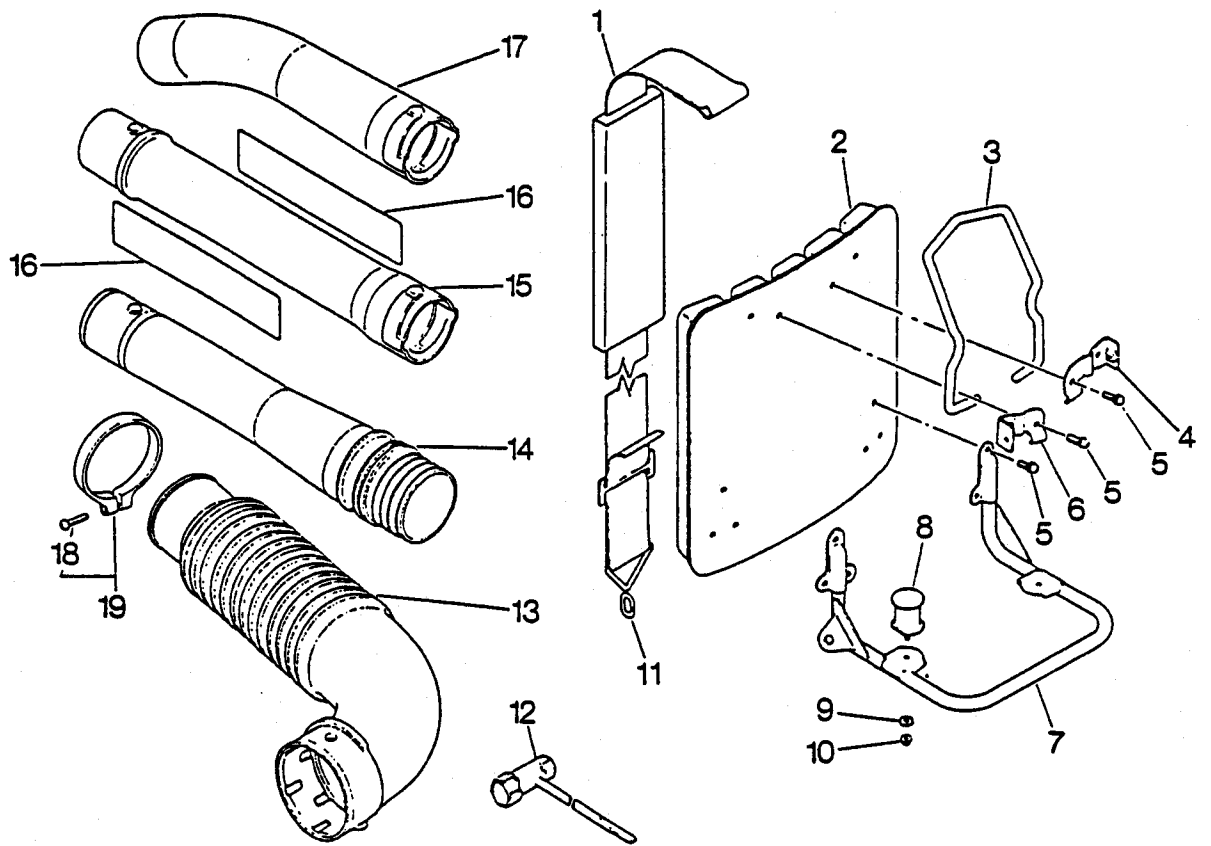

PB-4500 6

PB-4500 6

KEY	PART NO.	QTY.	DESCRIPTION	
6 -	1	300300-00761	2	Harness, knapsack
	2	300105-07560	1	Cushion, knapsack
	3	300610-03460	1	Hanger
	4	300614-03460	1	Bracket, hanger
	5	900242-05010	10	Screw 5 x 10
	6	300615-03460	1	Bracket, hanger
	7	305105-04260	1	Stand
	8	200916-01110	2	Cushion (L)
	9	145642-00760	2	Washer
	10	900515-00006	2	Nut, flange 6
	11	300319-01610	2	Ring, harness
	12	895410-03930	1	Wrench, w/s. driver
	13	210006-04260	1	Pipe, flexible
	14	212005-04260	1	Pipe, curved
	15	210015-03460	1	Pipe, straight
	16	890118-04261	2	Label, ECHO
	17	210023-03460	1	Pipe, curved
	18	900220-05020	1	Screw 5 x 20
	19	210400-04260	1	Clamp w/screw