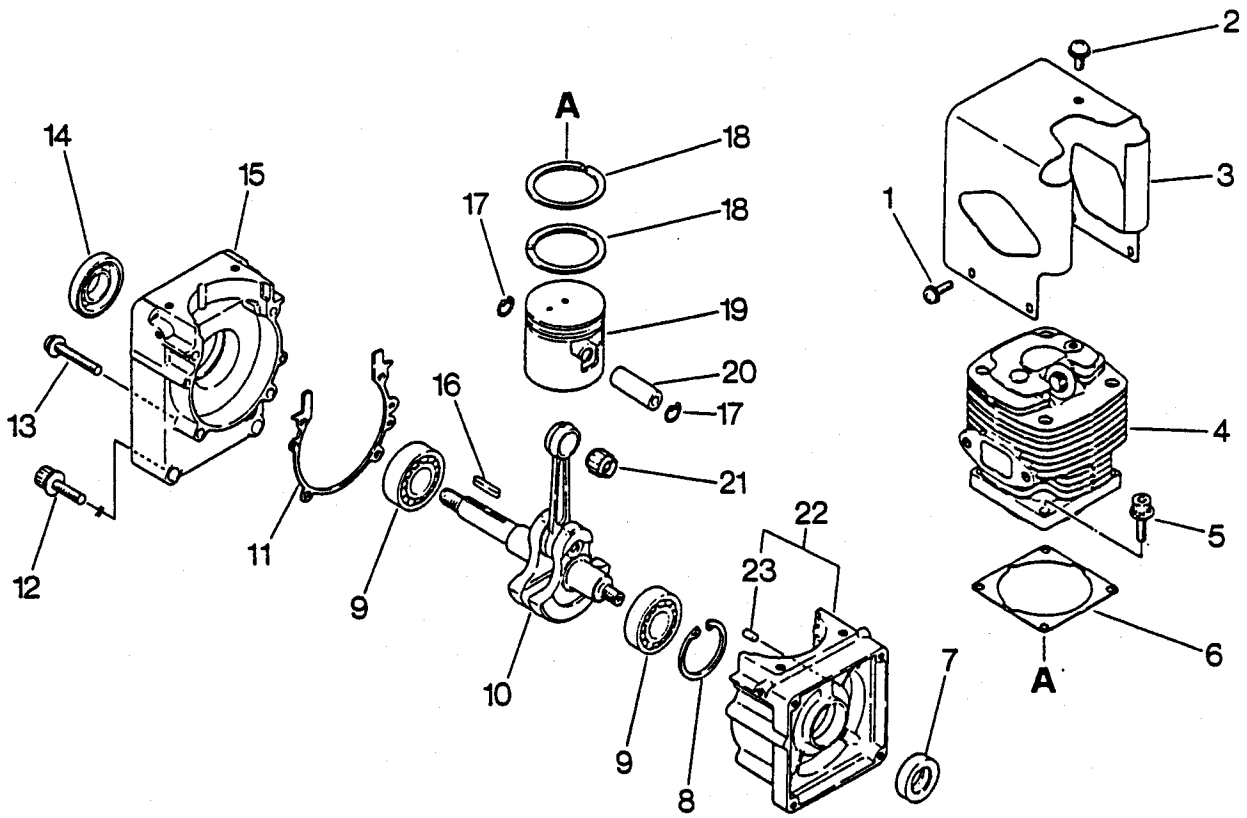

**POWER BLOWER
PARTS CATALOG
MODEL PB-4500
SERIAL NUMBER 0034076 & UP**

**ECHO, INCORPORATED
400 OAKWOOD ROAD
LAKE ZURICH, IL 60047**

**999222 01932
01/92**

PB-4500 1

PB-4500 1

KEY	PART NO.	QTY.	DESCRIPTION	
1 -	1	900242-04010	2	Screw 4 x 10
	2	900242-05010	1	Screw 5 x 10
	3	101514-04260	1	Cover cylinder (BL)
	4	101011-04260	1	Cylinder
	5	900162-05020	4	Bolt, H.S. 5 x 20
	6	101010-10721	1	Gasket
	7	100213-00310	1	Oilseal
	8	900702-00035	1	Circlip 35
	9	900810-36202	2	Bearing, ball 6202
	10	100100-04260	1	Crankshaft assembly
	11		1	Gasket, crankcase
	12	900162-06020	4	Bolt, H.S. 6 x 20
	13	900242-05030	4	Screw 5 x 30
	14	100213-02830	1	Oilseal
	15	100200-04260	1	Crankcase set
	16	900325-03025	1	Key
	17	100015-00120	2	Circlip, piston pin
	18	100011-10530	2	Ring, piston
	19	100010-03210	1	Piston
	20	100013-00410	1	Pin, piston
	21	100012-12330	1	Bearing, needle
	22	100215-03930	2	Pin, dowel