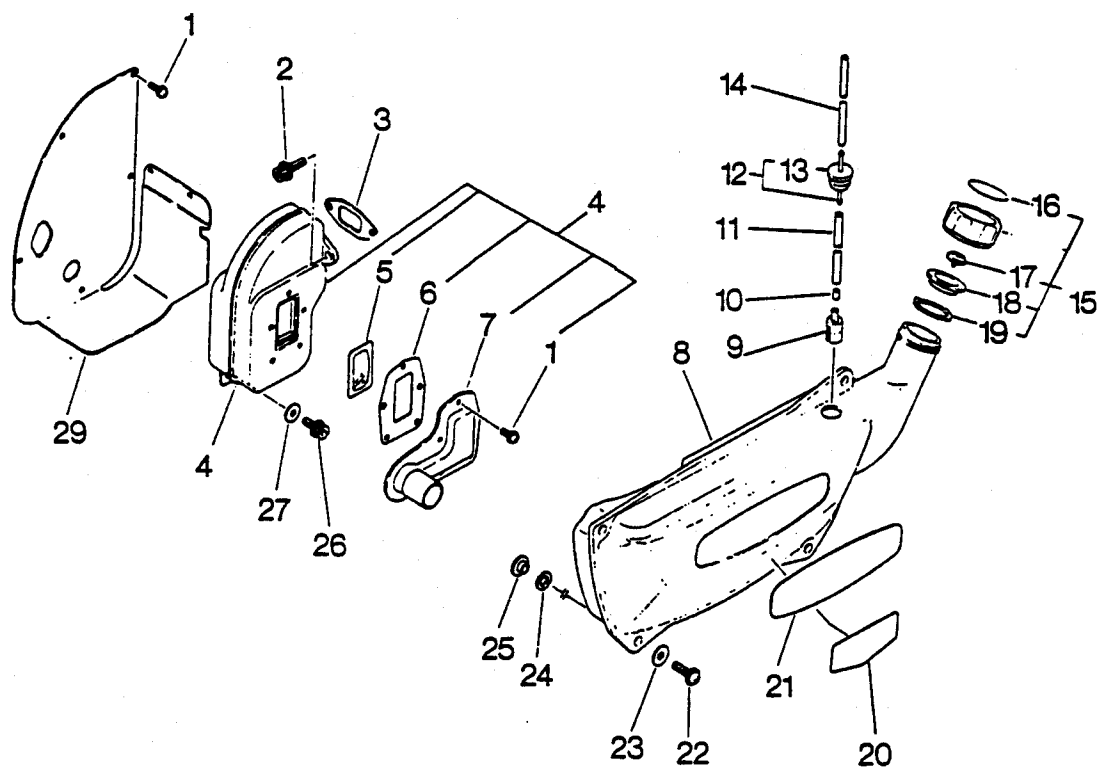

PB-4500 4

PB-4500 4

KEY	PART NO.	QTY.	DESCRIPTION	
4 -	1	900242-04010	5	Screw 4 x 10
	2	900162-06020	2	Bolt, H.S. 6 x 20
	3	145510-10721	1	Gasket
	4	145802-04260	1	Muffler assembly
	5	145862-04260	1	Screen, muffler
	6	145866-04261	1	Gasket
	7	145874-04260	1	Bracket, muffler
	8	131010-07560	1	Tank, fuel
	9	131205-07320	1	Strainer, fuel
	10	132001-15030	1	Valve, check
	11	132010-04260	1	Pipe, fuel
	12	132005-03360	1	Connector, fuel pipe
	13	132115-21330	1	Grommet
	14	132012-04260	1	Pipe, fuel
	15	131600-07460	1	Cap ass'y, fuel tank
	16	890147-06160	1	Label, fuel mix
	17	131314-06320	1	Valve, check
	18	131015-21330	1	Holder, check valve
	19	131016-21230	1	Gasket, F. tank cap
	20	890115-04260	1	Label, model
	21	890138-00760	1	Label, ECHO
	22	900242-05020	4	Screw 5 x 20
	23	300217-00610	4	Washer
	24	131925-02310	4	Cushion
	25	131916-03460	4	Spacer
	26	900162-05014	1	Bolt, H.S. 5 x 14
	27	177214-02830	1	Washer
	28	100270-04262	1	Insulator