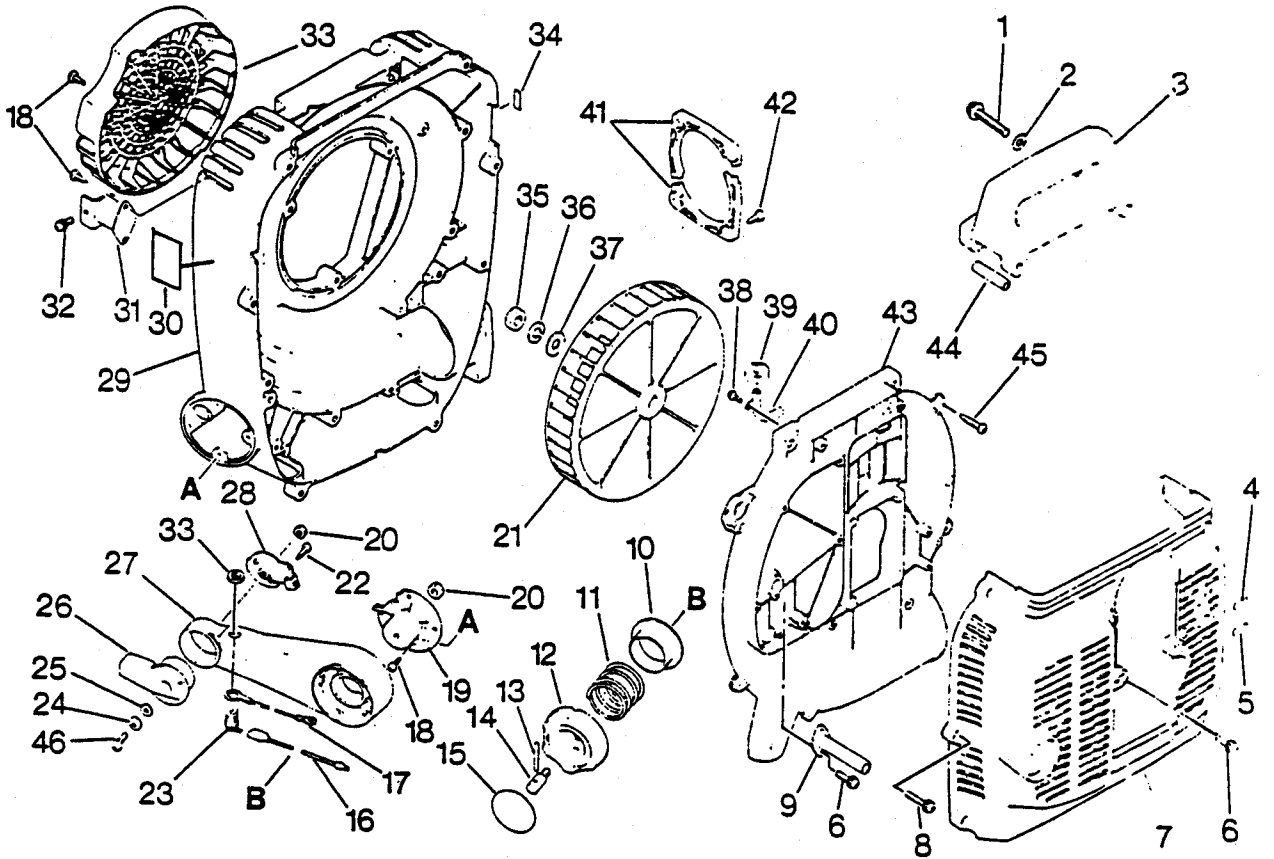

PB-4500 5

PB-4500 5

KEY	PART NO.	QTY.	DESCRIPTION	
5-	1	900220-06070	2	Screw 6 x 70
	2	900602-00006	2	Washer
	3	305805-03460	1	Grip
	4	890185-03460	1	Label, idle
	5	890158-03460	1	Label, caution
	6	900242-04014	4	Screw, 4 x 14
	7	104012-07560	1	Cover, engine
	8	900242-05020	6	Screw 5 x 20
	9	145174-04260	1	Duct, air
	10	178135-03460	1	Seat, spring
	11	178136-03460	1	Spring
	12	178138-06160	1	Knob
	13	900330-40298	1	Pin
	14	178137-03460	1	Axle
	15	890186-07560	1	Label
	16	162021-03460	1	Lead
	17	162010-03460	1	Lead, ground
	18	900252-05014	11	Screw 5 x 14
	19	178134-03460	1	Plate
	20	900500-00006	2	Nut 6
	21	200005-04260	1	Fan
	22	900245-04010	1	Screw 4 x 10
	23	163400-03460	1	Switch, ignition
	24	900607-00006	1	Washer
	25	900602-00006	1	Washer 6
	26	178010-06160	1	Control, throttle
	27	178122-06160	1	Bracket, throttle lever
	28	178123-03460	1	Bracket, throttle
	29	200105-07560	1	Case, fan
	30	890160-03360	1	Label, caution
	31	200907-03460	2	Cusion
	32	900242-05014	2	Screw 5 x 12
	33	200124-04260	1	Grid, fan case
	34	890121-04260	1	Label, choke
	35	900500-00001	1	Nut 10
	36	900605-00001	1	Washer, spring 10
	37	900600-00001	1	Washer 10
	38	900242-04010	1	Screw 4 x 10
	39	363030-03460	1	Seal
	40	363015-03460	1	Pipe, intake
	41	210022-07560	2	Bracket
	42	900252-05014	4	Screw 5 x 14
	43	200111-04261	1	Case, fan
	44	305814-03460	2	Cushion
	45	900249-05025	8	Screw 5 x 25
	46	900242-06020	1	Screw 6 x 20