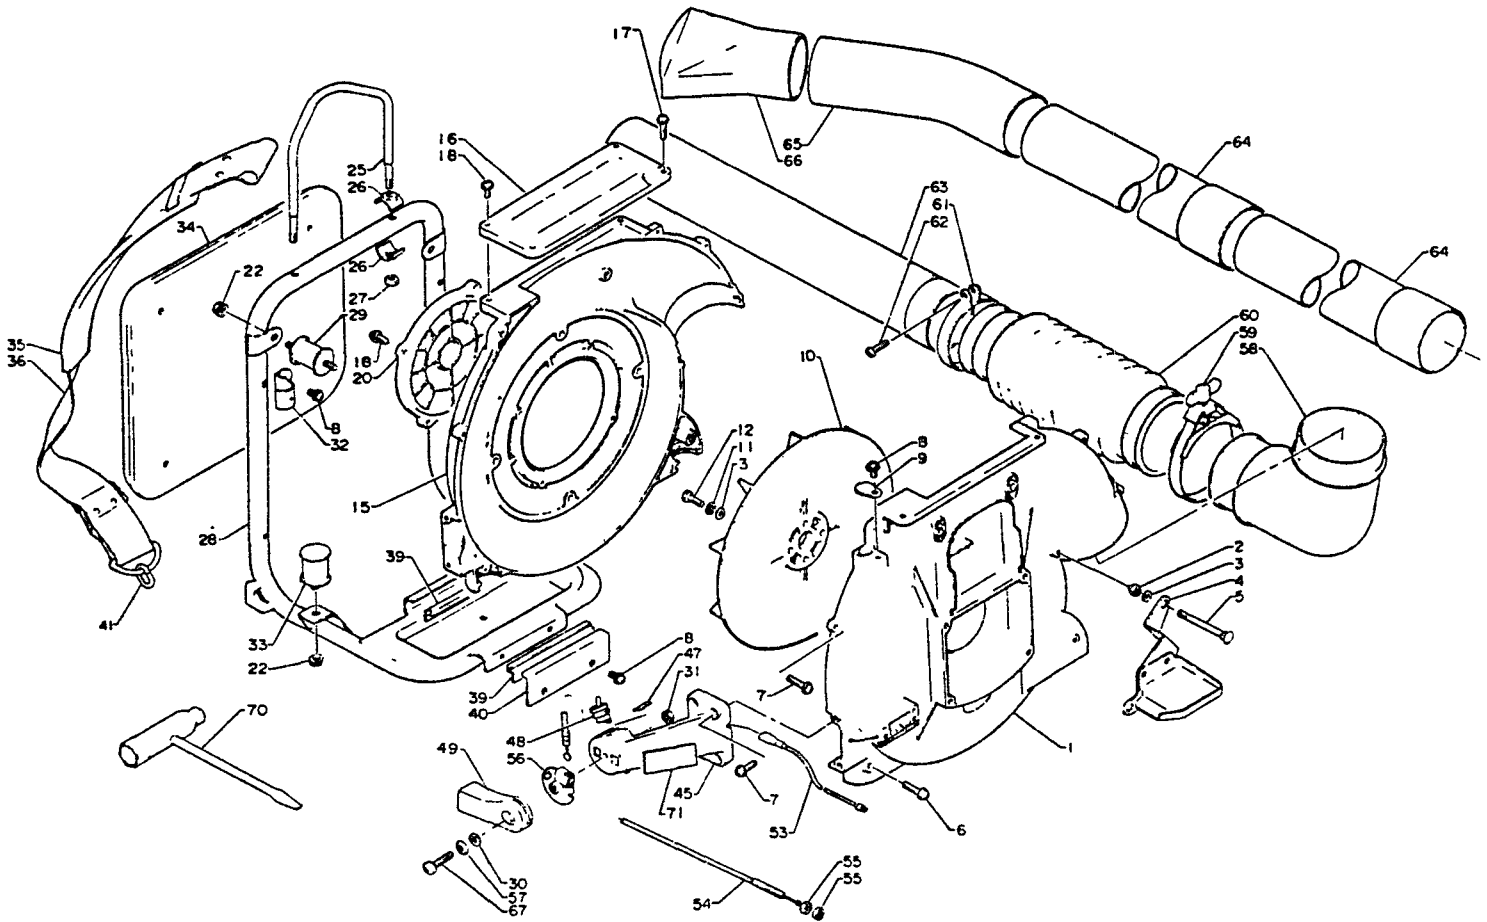

2. PB-400E

Key No.	Part Number	Q'ty	Description	Key No.	Part Number	Q'ty	Description
2- 1	200 107-0076 0	1	Fan case, recoil starter side	2- 25	300 610-0076 0	1	Arm
* 2	210 419-0111 0	2	Cap nut 5	26	300 612-0076 0	4	Adapter
* 3	900 600-0000 5	6	Washer 5	27	300 613-0076 0	2	Lock nut 6
* 4	145 705-0076 1	1	Bracket, muffler cover	28	300 005-0076 0	1	Frame, back pack
* 5	210 416-0111 0	2	Bolt, blowing elbow	29	200 910-0111 0	2	Cushion
6	900 242-0502 5	2	Screw 5 x 25 w/W, SW	30	900 600-0000 6	1	Washer 6
7	900 242-0502 0	8	Screw 5 x 20 w/W, SW	31	900 500-0000 6	1	Nut 6
8	900 242-0501 0	7	Screw 5 x 10 w/W, SW	32	300 220-0076 0	4	Bracket, cushion
9	200 136-0076 0	1	Plug	33	200 916-0111 0	2	Cushion
10	200 010-0111 0	1	Fan	34	300105 00761	1	Cushion
11	900 605-0000 5	4	Spring washer 5		300300 00761	2	Band, back pack w/pad
12	900 100-0501 6	4	Bolt 5 x 16		-300 322-0111 0	2	Pad, back pack band
15	200 105-0076 1	1	Fan case, operator side		-300300 00761	2	Band, back pack
16	200 140-0076 0	1	Plate	* 39	131 920-0076 0	2	Cushion, fuel tank
17	900 242-0602 0	1	Screw 6 x 20 w/W, SW	* 40	131 910-0076 0	1	Bracket, fuel tank
18	900 242-0601 5	7	Screw 6 x 15 w/W, SW	41	300 319-0161 0	2	Hook
20	200 124-0111 1	1	Grid, fan case	45	178 122-0076 1	1	Bracket, throttle lever
22	900 515-0000 6	4	Nut	47	890 157-1113 0	1	Decal, stop
				48	163 400-0452 1	1	Switch
				49	178 010-0066 1	1	Throttle lever

* REFER TO: PARTS BULL. 88-1, SERV. BULL. 88-2,
SERV. BULL. 90-7