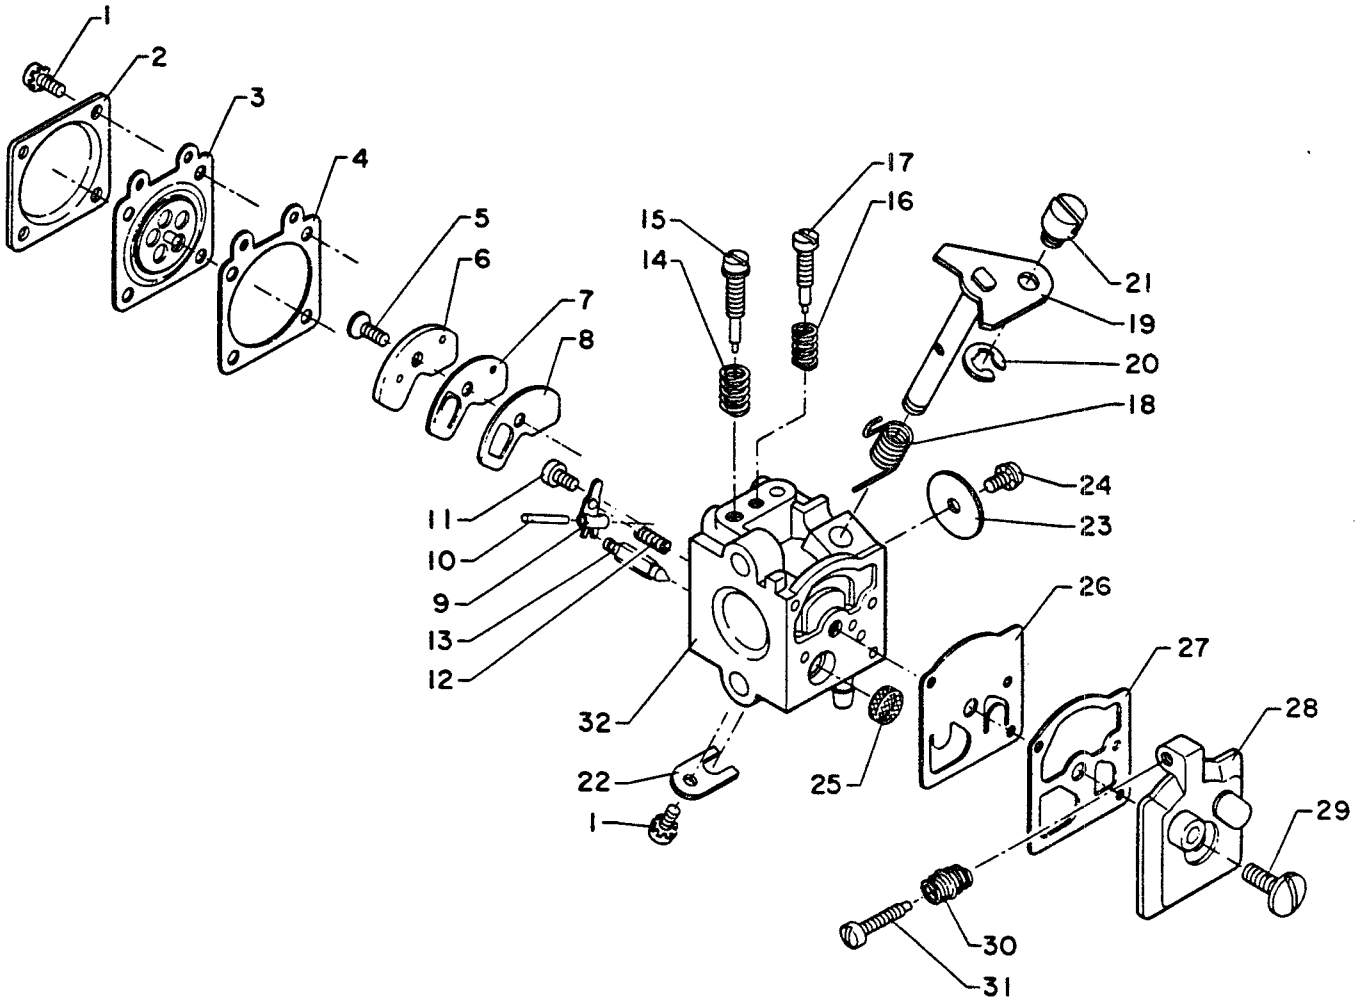

3. PB-400E

Key No.	Part Number	Q'ty	Description	Key No.	Part Number	Q'ty	Description
3 *	123 000-0076 0	1	Carburetor ass'y	3-20	-123 127-1063 0	1	Clip
1	A	5	Screw	21	-123 172-0432 0	1	Swivel
2	-123 142-0393 0	1	Cover, metering diaphragm	22	-123 127-0393 0	1	Clip, throttle shaft
3	A B	1	Diaphragm, metering	23	-123 116-0393 0	1	Valve, throttle
4	A B	1	Gasket, metering diaphragm	24	-123 114-0393 0	1	Screw, throttle valve
5	A	1	Screw, circuit plate	25	A	1	Screen, inlet
6	-123 166-0393 0	1	Plate, circuit	26	A B	1	Diaphragm, fuel pump
7	A B	1	Diaphragm, circuit plate	27	A B	1	Gasket, fuel pump
8	A B	1	Gasket, circuit plate	28	-123 124-0076 0	1	Cover, fuel pump
9	A	1	Lever, metering	29	-123 110-0393 0	1	Screw, pump cover
10	A	1	Pin, metering lever	30	-123 133-1113 0	1	Spring, idle screw
11	A	1	Screw, metering lever pin	31	-123 134-0653 0	1	Screw, idle adjustment
12	A	1	Spring, metering lever	32	-not available	1	Body ass'y carburetor
13	A	1	Valve, inlet needle				
14	A	1	Spring, H.S. needle				
15	-123 120-0076 0	1	Needle, high speed				
16	A	1	Spring, idle needle				
17	-123 118-0442 0	1	Needle, idle				
18	-123 113 375 30	1	Spring, throttle return				
19	-123 117-0502 0	1	Shaft ass'y throttle				

Remarks

* Consists of 1 thru 32

A-KWIK KIT 123 100-0493 0

B-DIAPHRAGM KIT 123 101-0393 0