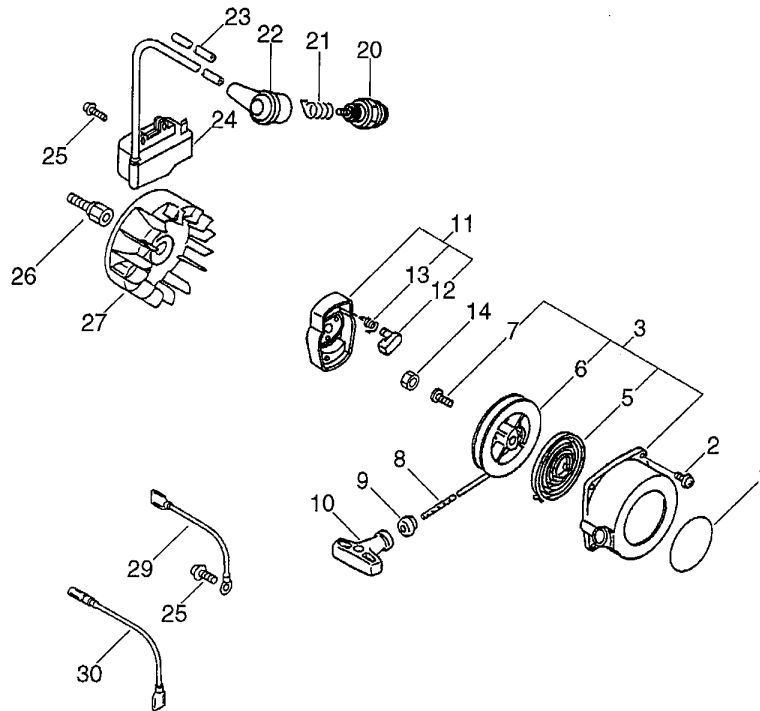

PARTS CATALOGUE

POWER BLOWER

PB-2255

CE

KEY	LV	PART NUMBER	Q'TY	DESCRIPTION	REMARKS
1		A130-000550	1	CYLINDER	
2		900162-05022	2	BOLT, H.S. 5*22	
3		V100-000160	1	GASKET,CYL	
4		P021-007712	1	PISTON KIT	
5	+	A101-000090	1	RING,PISTON	
6	+	100013-11520	1	PIN, PISTON	
7	+	100015-04630	2	CIRCLIP, PISTON PIN	
8	+	100014-11520	2	SPACER, PISTON PIN	
9		A011-000150	1	CRANKSHAFT,ASM	
11		100204-52132	1	CRANKCASE KIT	
12	+	100212-42031	2	OILSEAL	
13	+	100215-03930	2	PIN, DOWEL	
14	+	94035-36201	2	BEARING BALL	
15	+	100242-42030	1	GASKET, CRANKCASE	
16	+	900162-05028	3	BOLT, H.S. 5*28	

KEY	LV	PART NUMBER	Q'TY	DESCRIPTION	REMARKS
25		178011-20561	1	ROD, THROTTLE	
26		890160-09461	1	LABEL, CAUTION	
27		X505-002310	1	LABEL, CAUTION	
28		X505-001010	1	LABEL, CAUTION	

PB-2255

6

Pipe

KEY	LV	PART NUMBER	Q'TY	DESCRIPTION	REMARKS
1		210007-20660	1	PIPE,BLOWER	
2	+	900500-00005	1	NUT 5	
3	+	900238-05010	1	SCREW 5*10	
4		210014-20661	1	PIPE, STRAIGHT	
5		895410-06960	1	WRENCH, W/S-DRIVER	

KEY	LV	PART NUMBER	Q'TY	DESCRIPTION	REMARKS
		A021-000940	1	CARBURETOR,DIAPHRAGM	
1	+	125339-42030	1	SCREW	
2	+	125338-13930	1	PIN, METERING ARM	
3	+	125323-42030	1	LEVER, METERING	
4	+	P005-000940	1	SPRING, METER. LEVER	
5	+	125337-06960	1	VALVE, INLET NEEDLE	
6	+	125345-15130	1	PLUG, WELCH	
7	+	125348-13930	1	SCREW	
8	+	125350-20560	1	LEVER, THROTTLE	
9	+	125376-13120	1	NOZZLE, CHECK VALVE	
10	+	125327-13930	1	CLIP	
11	+	125314-13930	1	SCREW	
12	+	125316-49030	1	VALVE, THROTTLE	
13	+	P005-000400	1	NEEDLE, HIGH SPEED	
14	+	125329-08560	1	LIMITER, MIXTURE	
15	+	125313-42030	1	SPRING, THRT. RETURN	
16	+	P005-001770	1	SHAFT ASY, THROTTLE	
17	+	125312-12820	1	DIAPHRAGM, FUEL PUMP	
18	+	125325-13310	1	GASKET, PUMP	
19	+	P005-000990	1	BASE, PRIMER	
20	+	125378-13930	1	PIECE, FRICTION	
21	+	125334-06860	1	SCREW, IDLE ADJUST	
22	+	125381-08660	1	PUMP, PRIMING	
23	+	125363-11610	1	RING	