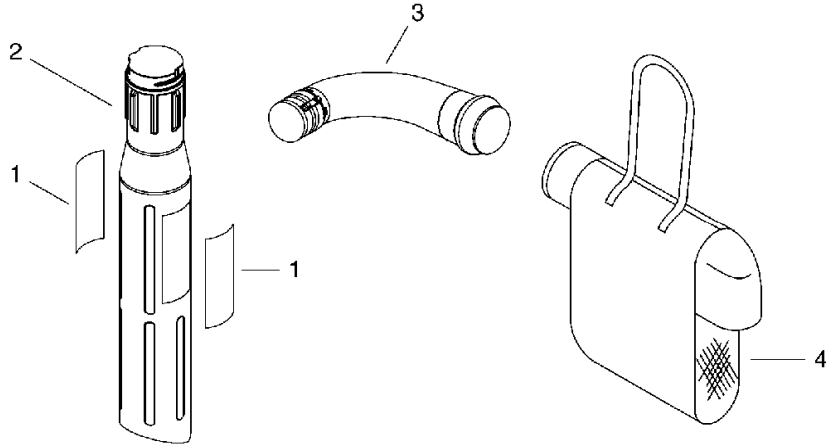

PARTS CATALOG

BLOWER ACCESSORY

PBAV-255

PBAV-255

1. Vacuum Attachment

KEY	LV	PART NUMBER	Q'TY	DESCRIPTION	REMARKS	NOTE1	NOTE2
1		X503-008950	2	LABEL,MODEL			
2		E180-000011	1	PIPE,SUCTION			
3		E160-000120	1	PIPE,MAIN			
4		X692-000021	1	BAG,DUST	ECHO		