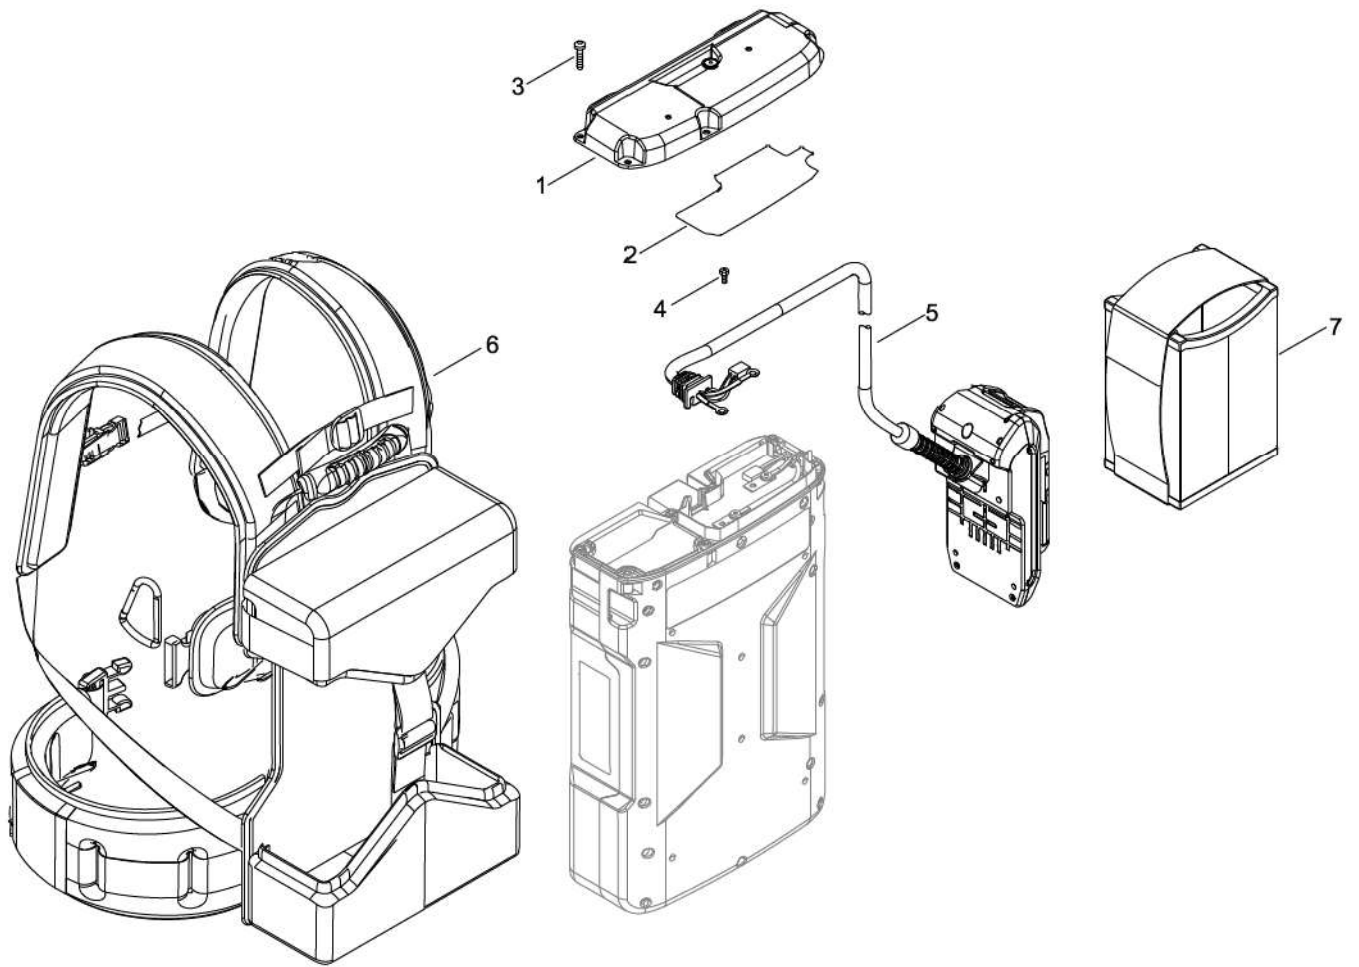

LBP-560-900

Serial Number

35001001-99999999

Last updated date

17/Nov/2020

TABLE OF CONTENTS

BACKPACK HARNESS.....	1
-----------------------	---

BACKPACK HARNESS

BACKPACK HARNESS

Key No.	LV (+)	Parts Number	Parts Description	Qty	Standard	Class
1		P100-002200	CASE COVER KIT	1		
2		V541-000630	SEAL	1		C
3		V805-000000	BOLT, TORX 5	7	TT-5*16 DG 10.9	C
4		V253-001080	SCREW,5	2	M5*10	C
5		P100-002190	ADAPTER KIT	1		
6		C061-000720	HARNESS,ASM BACKPACK	1		B
7		C126-000060	HOLDER, CASE	1		D