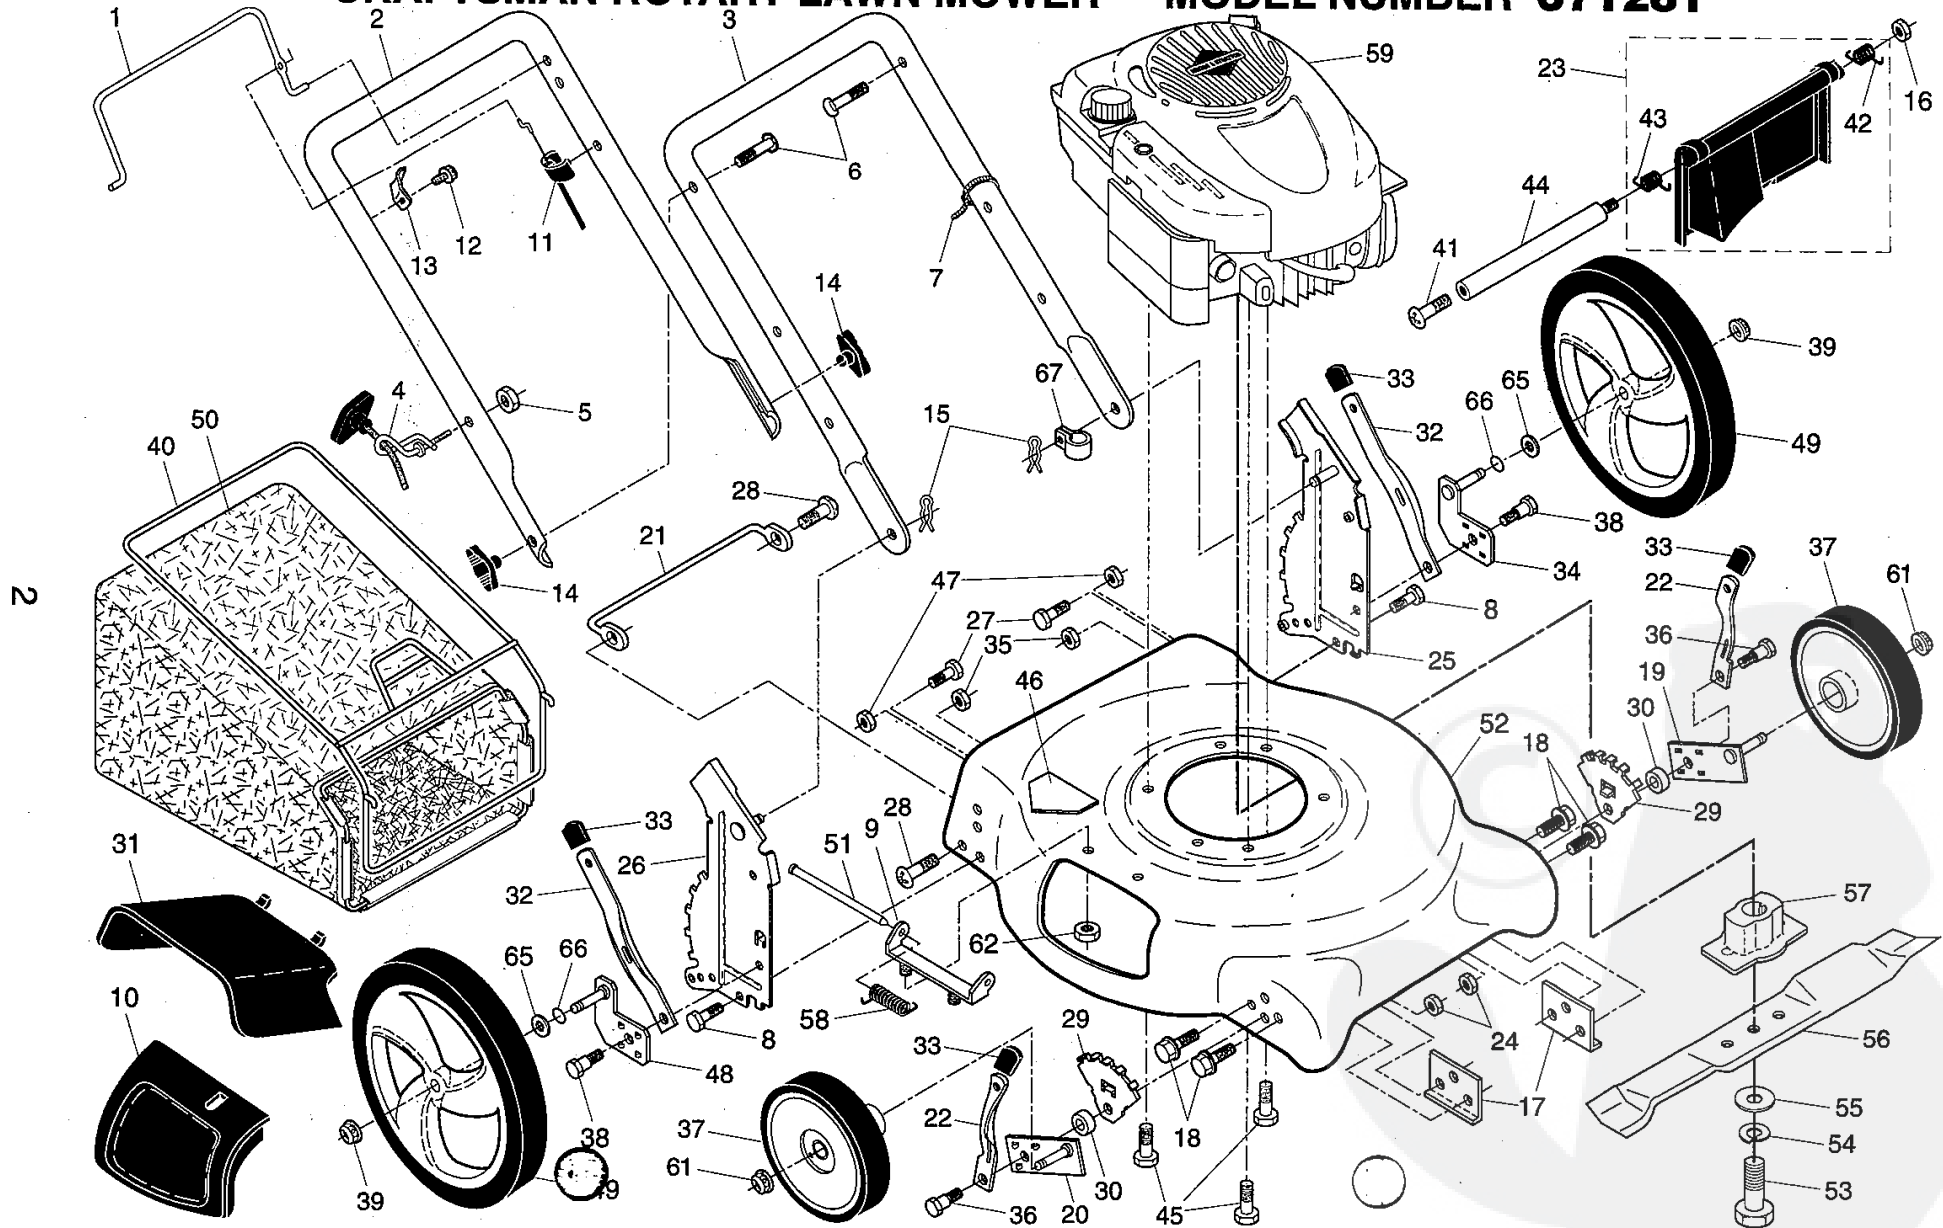

CRAFTSMAN ROTARY LAWN MOWER - - MODEL NUMBER 371281

CRAFTSMAN ROTARY LAWN MOWER - - MODEL NUMBER 371281

KEY NO.	PART NO.	DESCRIPTION	KEY NO.	PART NO.	DESCRIPTION	KEY NO.	PART NO.	DESCRIPTION
1	194177X428	Control Bar	24	73930500	Locknut, Hex 5/16-18	47	751153	Nut, Hex
2	194179X479	Upper Handle	25	194310X479	Handle Bracket Assembly, LH	48	180410X004	Axle Arm Assembly, Rear, RH
3	169708X479	Lower Handle	26	194312X479	Handle Bracket Assembly, RH	49	193929X427	Wheel & Tire Assembly, Rear 12 x 1-3/4
4	194788	Rope Guide	27	17600406	Screw 1/4-20 x 3/8	50	401705	Grassbag
5	132004	Nut, Hex	28	54583	Screw	51	147286	Rod, Hinge
6	191574	Handle Bolt	29	160835X007	Wheel Adjusting Bracket, Front	52	404417	Housing Assembly (Includes Key #17, 18 and 46).
7	66426	Wire Tie	30	183901	Washer	53	851084	Screw, Hex Head, Grade 8 3/8-24 x 1-3/8
8	74780512	Bolt, Hex Head 5/16-18 x 3/4	31	165760	Discharge Deflector	54	850263	Helical Lockwasher
9	154132	Mounting Bracket, Mulcher Door	32	180080X004	Selector Spring, Rear	55	851074	Hardened Washer
10	165754	Mulcher Door	33	87877	Selector Knob	56	199377	21" Blade
11	183281	Engine Zone Control Cable	34	180409X004	Axle Arm Assembly, Rear, LH	57	193707	Blade Adapter
12	750634	Screw, Hex Washer Head #10-24 x 1/2	35	166785	Locknut, Hex 5/16-18	58	152124	Spring, Hinge
13	86899X004	Up-Stop Bracket	36	160828	Shoulder Bolt 5/16-18	59	---	Engine, Briggs & Stratton, Model Number 124K02-0511-E1 (See Breakdown)
14	189713X428	Handle Knob	37	405763X427	Wheel & Tire Assembly, Front 7 x 1-3/4	61	83923	Flanged Locknut
15	51793	Hairpin Cotter	38	164362	Bolt, Shoulder	62	73800400	Nut, Hex
16	191730	Nut, Hex, Flangelock	39	145212	Nut, Hex	65	88348	Washer, Flat
17	165946X479	Support Bracket	40	194642	Frame, Grassbag	66	197480	O-Ring
18	17600406	Screw	41	88652	Hinge Screw	67	197991	Clip, Cable
19	186577X004	Axle Arm Assembly, Front, LH	42	165766	Spring, LH	--	405705	Operator's Manual, Euro
20	186578X004	Axle Arm Assembly, Front, RH	43	165767	Spring, RH	--	405706	Operator's Manual, Scandi
21	169423	Footguard	44	185819	Door Bolt	--	406077	Repair Parts Manual
22	168360X004	Selector Spring, Front	45	150406	Screw, Hex Head, Threaded, Rolled 3/8-16 x 1			
23	186612	Rear Door Assembly (Includes Springs)	46	182166	Danger Decal			

NOTE: All component dimensions given in U.S. inches. 1 inch = 25.4 mm. **IMPORTANT:** Use only Original Equipment Manufacturer (O.E.M.) replacement parts. Failure to do so could be hazardous, damage your lawn mower and void your warranty.