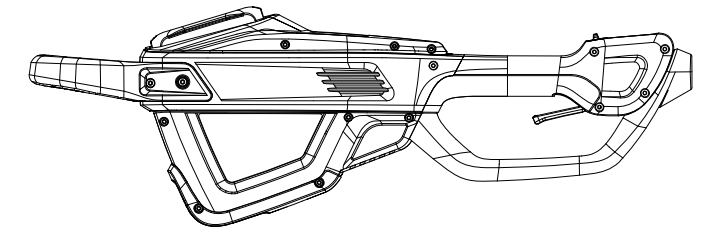

Housing

Rod

Head

2300286-BZ	
ERP NO.	2300286
Model code	82PHT

Housing

2300286-BZ	
ERP NO.	2300286
Model code	82PHT

Ref #	Part #	Description	Qty	Context	Note	Cost	MSRP
1	RA341082703A	Rear handle bracket assembly	1	Set			
		Rear handle bracket	1				
		Screw ST4.2*16	4				
2	RA341032461	Housing assembly	1	Set			
		Left housing	1				
		Right housing	1				
		Left decorative cover	1				
		Right decorative cover	1				
		Screw ST4.2*16	10				
		Screw M5*10	4				
		Tension disc	1				
		Screw M4*12	1				
3	RA341101952AB	Release button assembly	1	Set			
		Battery button	1				
		Battery button fixed shaft	1				
		Cage konb sleeve	2				
		Torsion spring	1				
4	RA341052461	Battery chamber assembly	1	Set			
		Battery chamber	1				
		Release button clamp	1				
		Shrapnel	2				
		Inseart seat	1				
		Screw ST4*10	5				
		Fixed plate	1				
5	RA341012461	Handle assembly	1	Set			
		Left handle	1				
		Right handle	1				
		Screw ST4.2*16	4				
6	RA341062461A	Switch trigger assembly	1	Set			
		Switch trigger	1				
		Spring piece	1				
		Button	1				
7	RA341092703	Armguard Support assembly	1	Set			
		Armguard Support	1				
		Screw ST4.2*16	2				