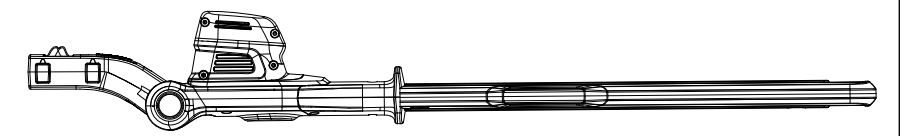

Head

2300286-BZ	
ERP NO.	2300286
Model code	82PHT