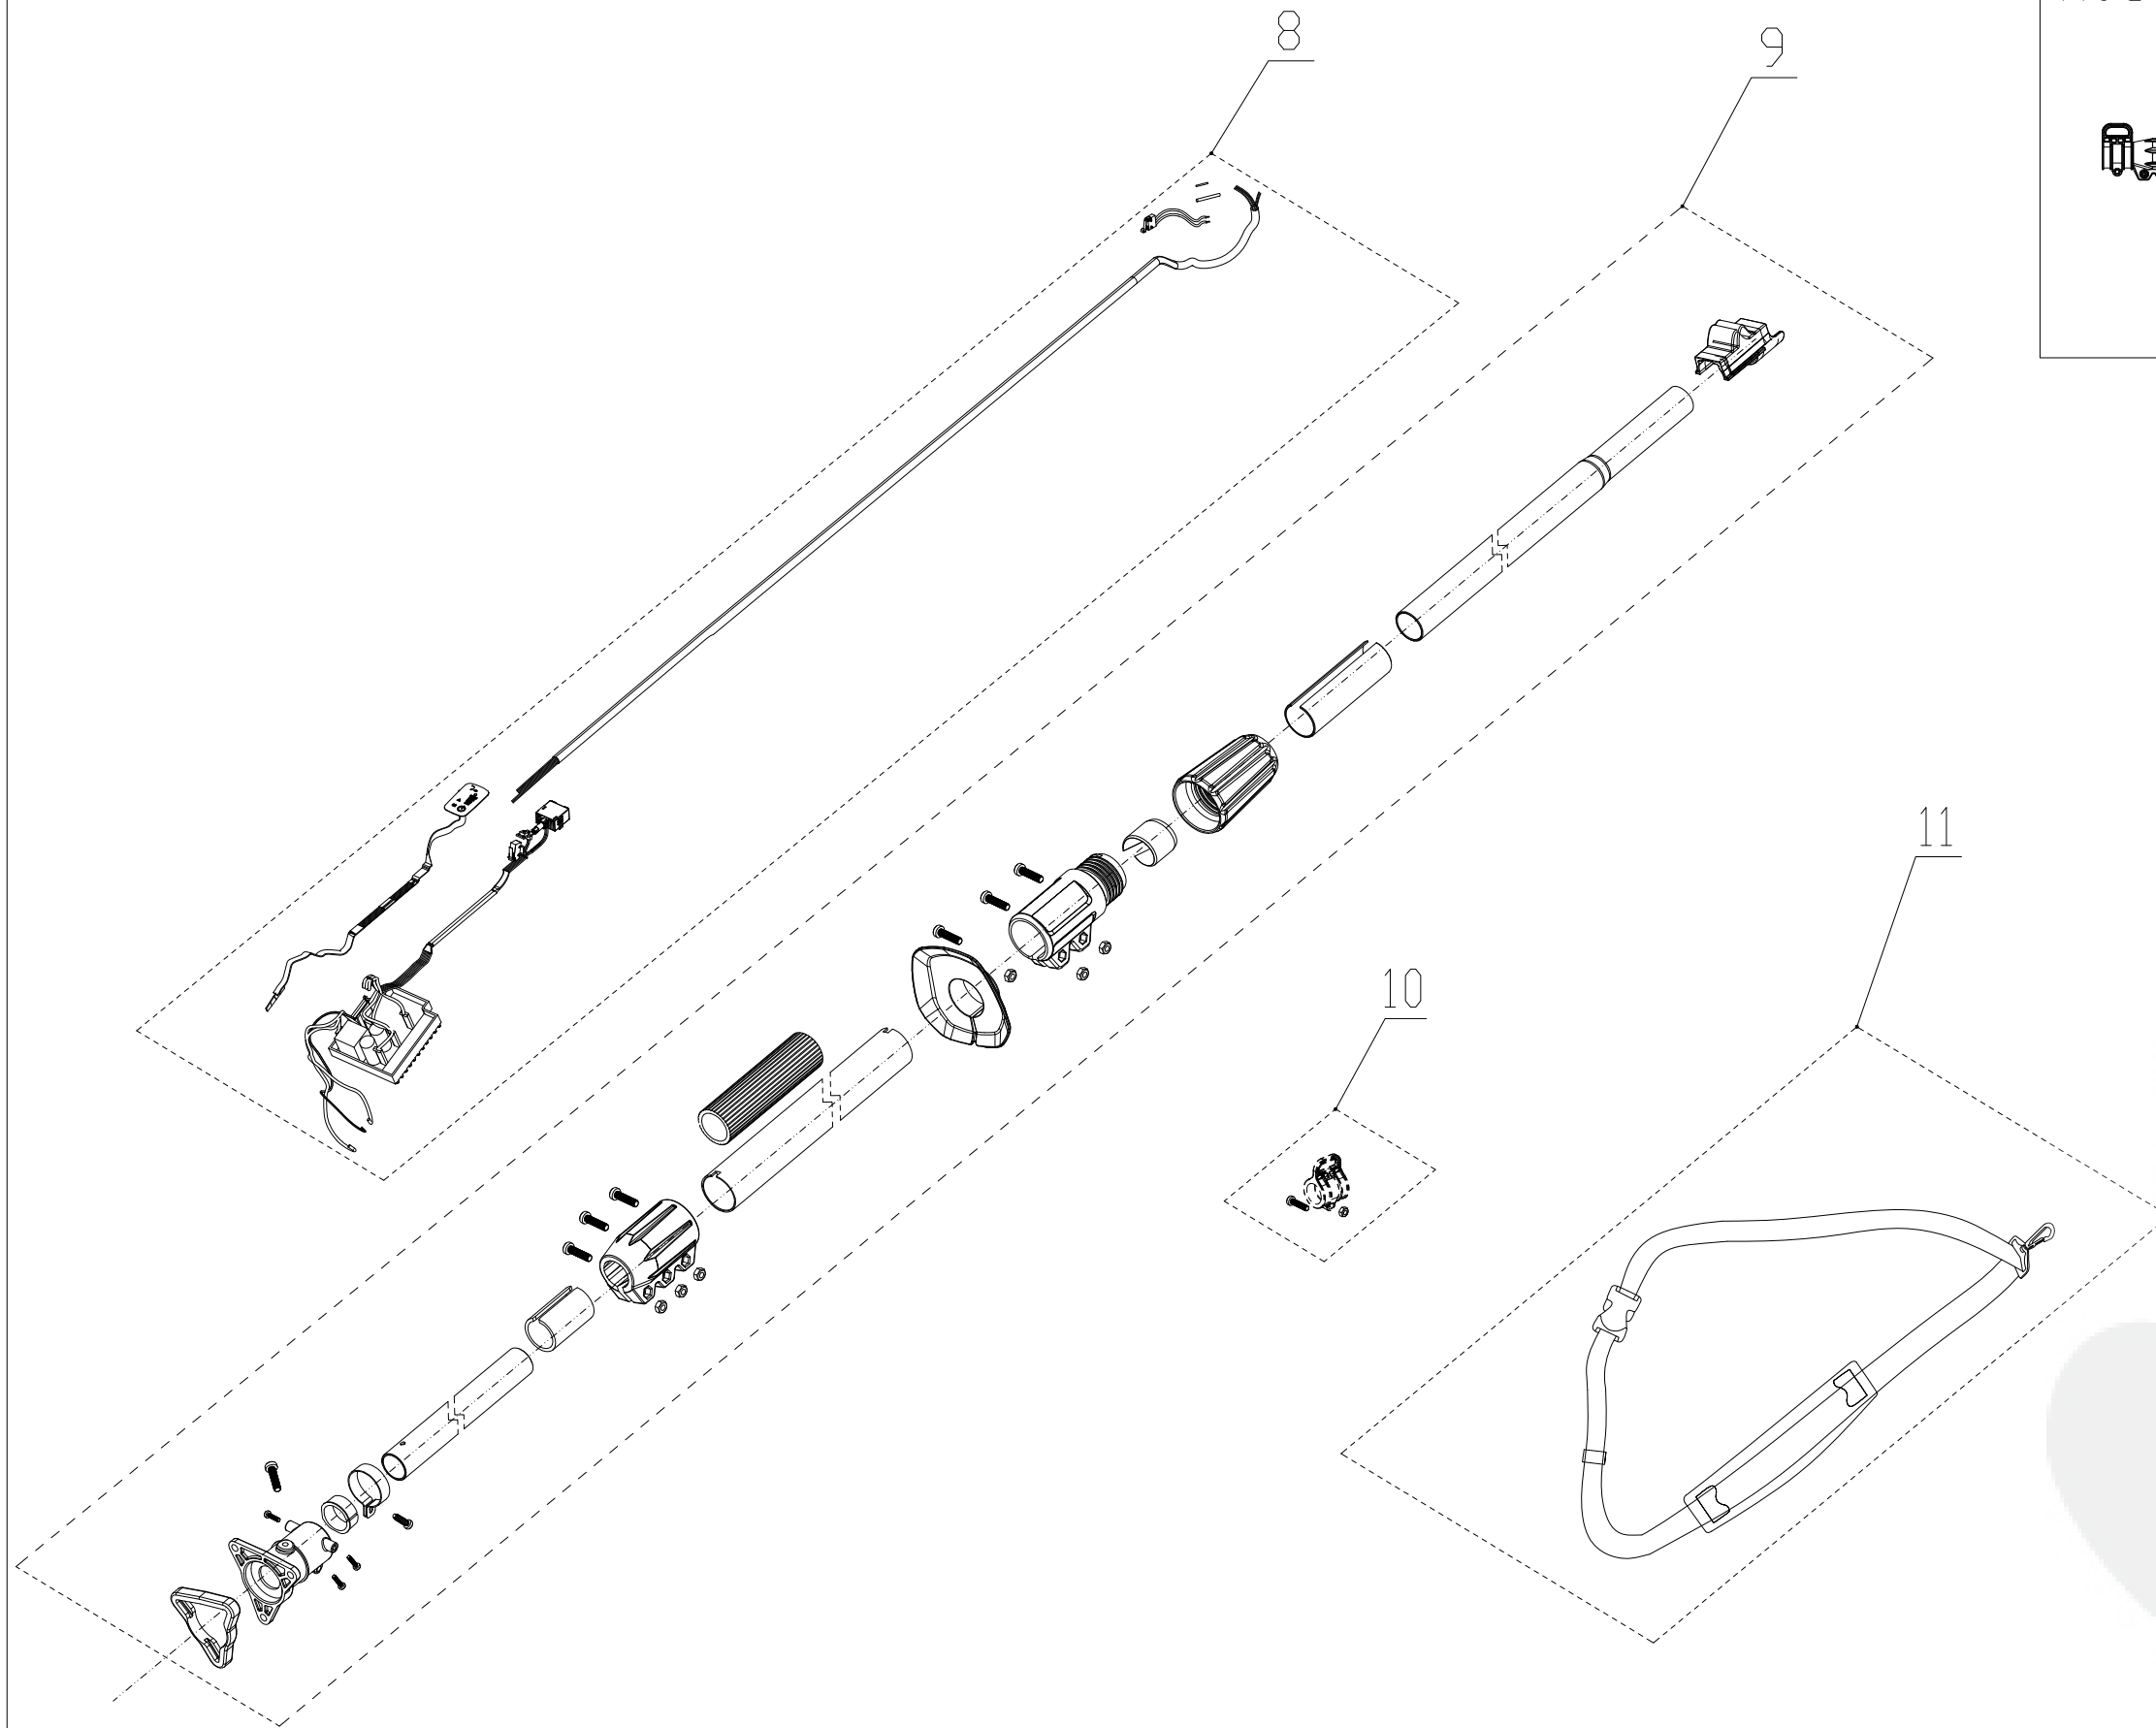

Rod

2300286-BZ	
ERP NO.	2300286
Model code	82PHT

Ref #	Part #	Description	Qty	Context	Note	Cost	MSRP
8	RA362013135	PCB assembly	1	Set			
		PCB	1				
		Spring wire	1				
		Speed switch	1				
		Micro switch	1				
		Film panel	1				
		Micro switch	1				
		Thinkable tube f5	1	12 cms			
		Thinkable tube f13	1	6 cms			
		Speed PCB	1				
		Magnet ring	3				
		Thinkable tube f25	1	5 cms			
9	RA333093135	Tube assembly	1	Set			
		Sponge washer	1				
		Motor clip tube	1				
		Screw M4*12	3				
		Blot M5*8	1				
		Sponge washer ?	1				
		Hoop	1				
		Tube (rear)	1				
		Blot M5*20	6				
		Sleeve	1				
		Tube sleeve	1				
		Hold ring	1				
		Locking outer ring	1				
		Nut M5	6				
		Armguard	1				
		Sponge sleeve	1				
		Middle tube	1				
		Screw ST4*18	1				
		Connect sleeve	1				
		Sleeve	1				
		Telescopic tube	1				
		Button	1				
10	RA311062461	Straps buckle assembly	1	Set			
		Screw M5*12	1				
		Nut M5	1				
		Straps tube	1				
		Straps buckle	1				
11	RA349013033	Harness assembly	1	Set			

Ref #	Part #	Description	Qty	Context	Note	Cost	MSRP
		Washer	1				
		Eccentric connecting rod assembly	1				
		Washer (bigger)	1				
		Gear (bigger)	1				
		Washer (small)	1				
		Connecting ring	1				
		Compression ring	1				
		Circlip	1				
		Bearing	2				
		Locating slot	1				
		Screw M5*25	2				
		Rust-proof oil	1		0.0004 kg		
		Screw M5X20	2				
16-2	RA331013135A	Blade					
17	RA341143135	Blade cover	1		set		