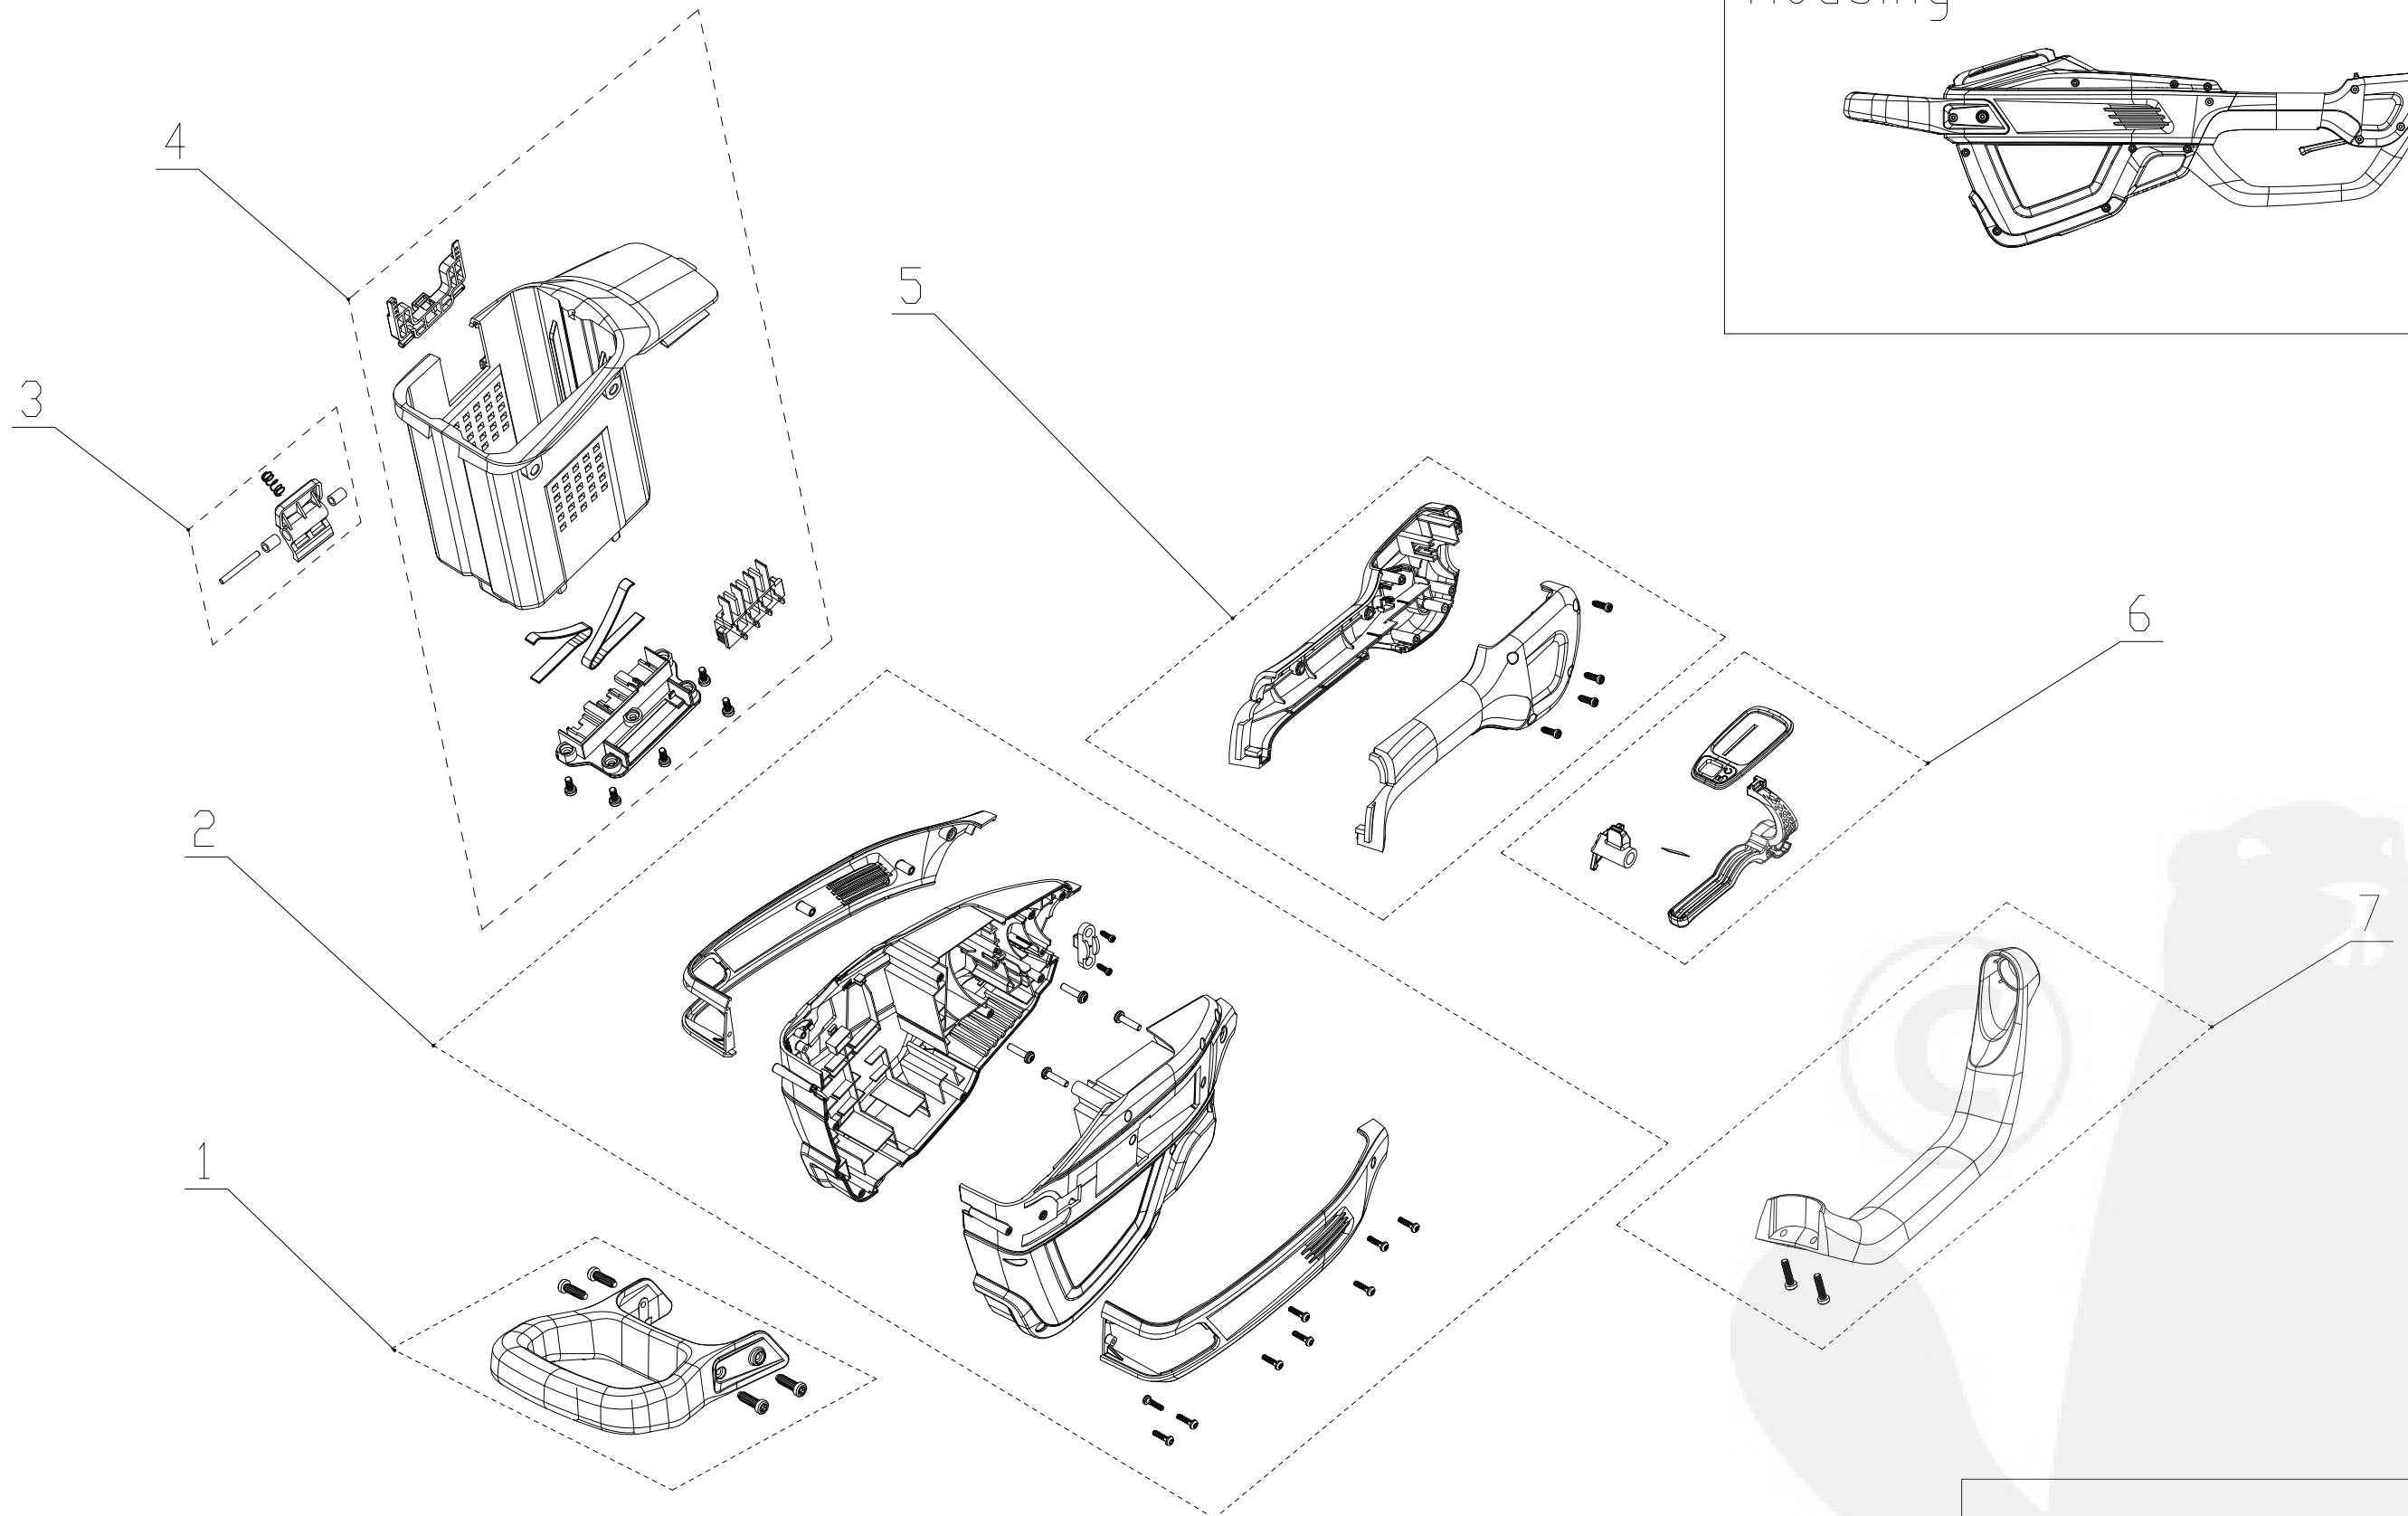

Housing

2300286-BZ	
ERP NO.	2300286
Model code	82PHT