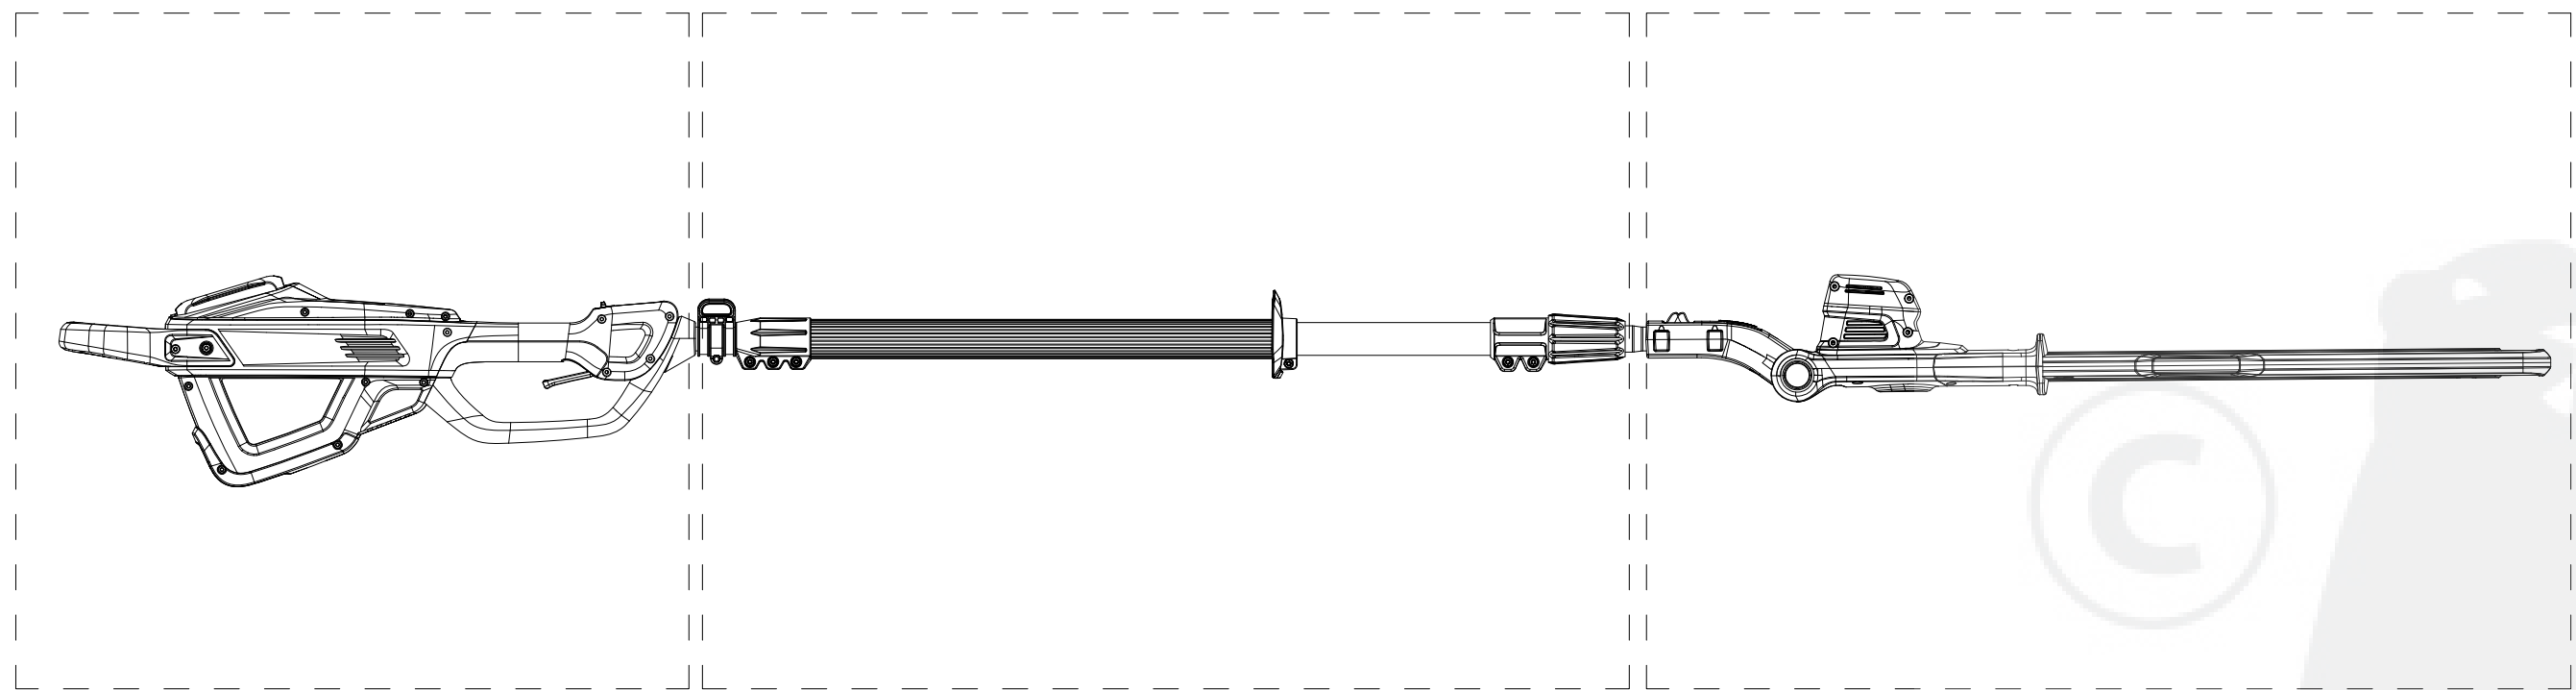

Housing

Rod

Head

2300286-BZ	
ERP NO.	2300286
Model code	82PHT

Housing

2300286-BZ	
ERP NO.	2300286
Model code	82PHT

Ref #	Part #	Description	Qty	Context	Note	Cost	MSRP
1	RA341082703A	Rear handle bracket assembly	1	Set			
		Rear handle bracket	1				
		Screw ST4.2*16	4				
2	RA341032461	Housing assembly	1	Set			
		Left housing	1				
		Right housing	1				
		Left decorative cover	1				
		Right decorative cover	1				
		Screw ST4.2*16	10				
		Screw M5*10	4				
		Tension disc	1				
		Screw M4*12	1				
3	RA341101952AB	Release button assembly	1	Set			
		Battery button	1				
		Battery button fixed shaft	1				
		Cage konb sleeve	2				
		Torsion spring	1				
4	RA341052461	Battery chamber assembly	1	Set			
		Battery chamber	1				
		Release button clamp	1				
		Shrapnel	2				
		Inseart seat	1				
		Screw ST4*10	5				
		Fixed plate	1				
5	RA341012461	Handle assembly	1	Set			
		Left handle	1				
		Right handle	1				
		Screw ST4.2*16	4				
6	RA341062461A	Switch trigger assembly	1	Set			
		Switch trigger	1				
		Spring piece	1				
		Button	1				
7	RA341092703	Armguard Support assembly	1	Set			
		Armguard Support	1				
		Screw ST4.2*16	2				

Ref #	Part #	Description	Qty	Context	Note	Cost	MSRP
		Washer	1				
		Eccentric connecting rod assembly	1				
		Washer (bigger)	1				
		Gear (bigger)	1				
		Washer (small)	1				
		Connecting ring	1				
		Compression ring	1				
		Circlip	1				
		Bearing	2				
		Locating slot	1				
		Screw M5*25	2				
		Rust-proof oil	1		0.0004 kg		
		Screw M5X20	2				
16-2	RA331013135A	Blade					
17	RA341143135	Blade cover	1		set		