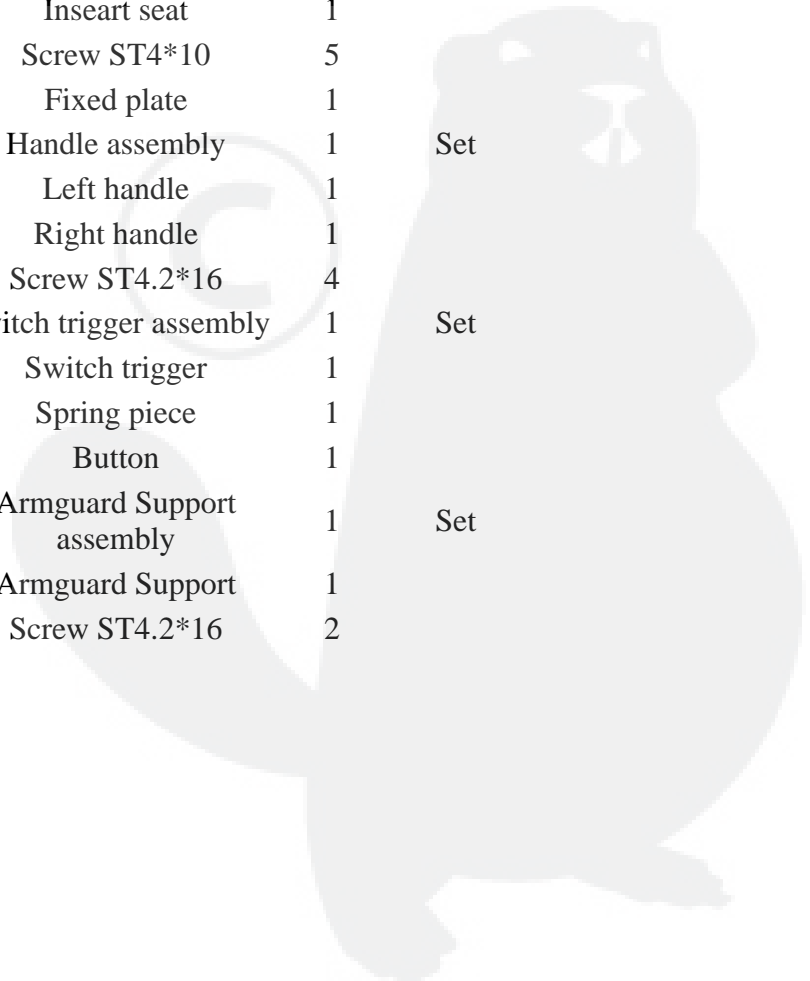

Housing

Rod

Head

2300286-BZ	
ERP NO.	2300286
Model code	82PHT

Housing

2300286-BZ	
ERP NO.	2300286
Model code	82PHT

Ref #	Part #	Description	Qty	Context	Note	Cost	MSRP
1	RA341082703A	Rear handle bracket assembly	1	Set			
		Rear handle bracket	1				
		Screw ST4.2*16	4				
2	RA341032461	Housing assembly	1	Set			
		Left housing	1				
		Right housing	1				
		Left decorative cover	1				
		Right decorative cover	1				
		Screw ST4.2*16	10				
		Screw M5*10	4				
		Tension disc	1				
		Screw M4*12	1				
3	RA341101952AB	Release button assembly	1	Set			
		Battery button	1				
		Battery button fixed shaft	1				
		Cage konb sleeve	2				
		Torsion spring	1				
4	RA341052461	Battery chamber assembly	1	Set			
		Battery chamber	1				
		Release button clamp	1				
		Shrapnel	2				
		Inseart seat	1				
		Screw ST4*10	5				
		Fixed plate	1				
5	RA341012461	Handle assembly	1	Set			
		Left handle	1				
		Right handle	1				
		Screw ST4.2*16	4				
6	RA341062461A	Switch trigger assembly	1	Set			
		Switch trigger	1				
		Spring piece	1				
		Button	1				
7	RA341092703	Armguard Support assembly	1	Set			
		Armguard Support	1				
		Screw ST4.2*16	2				