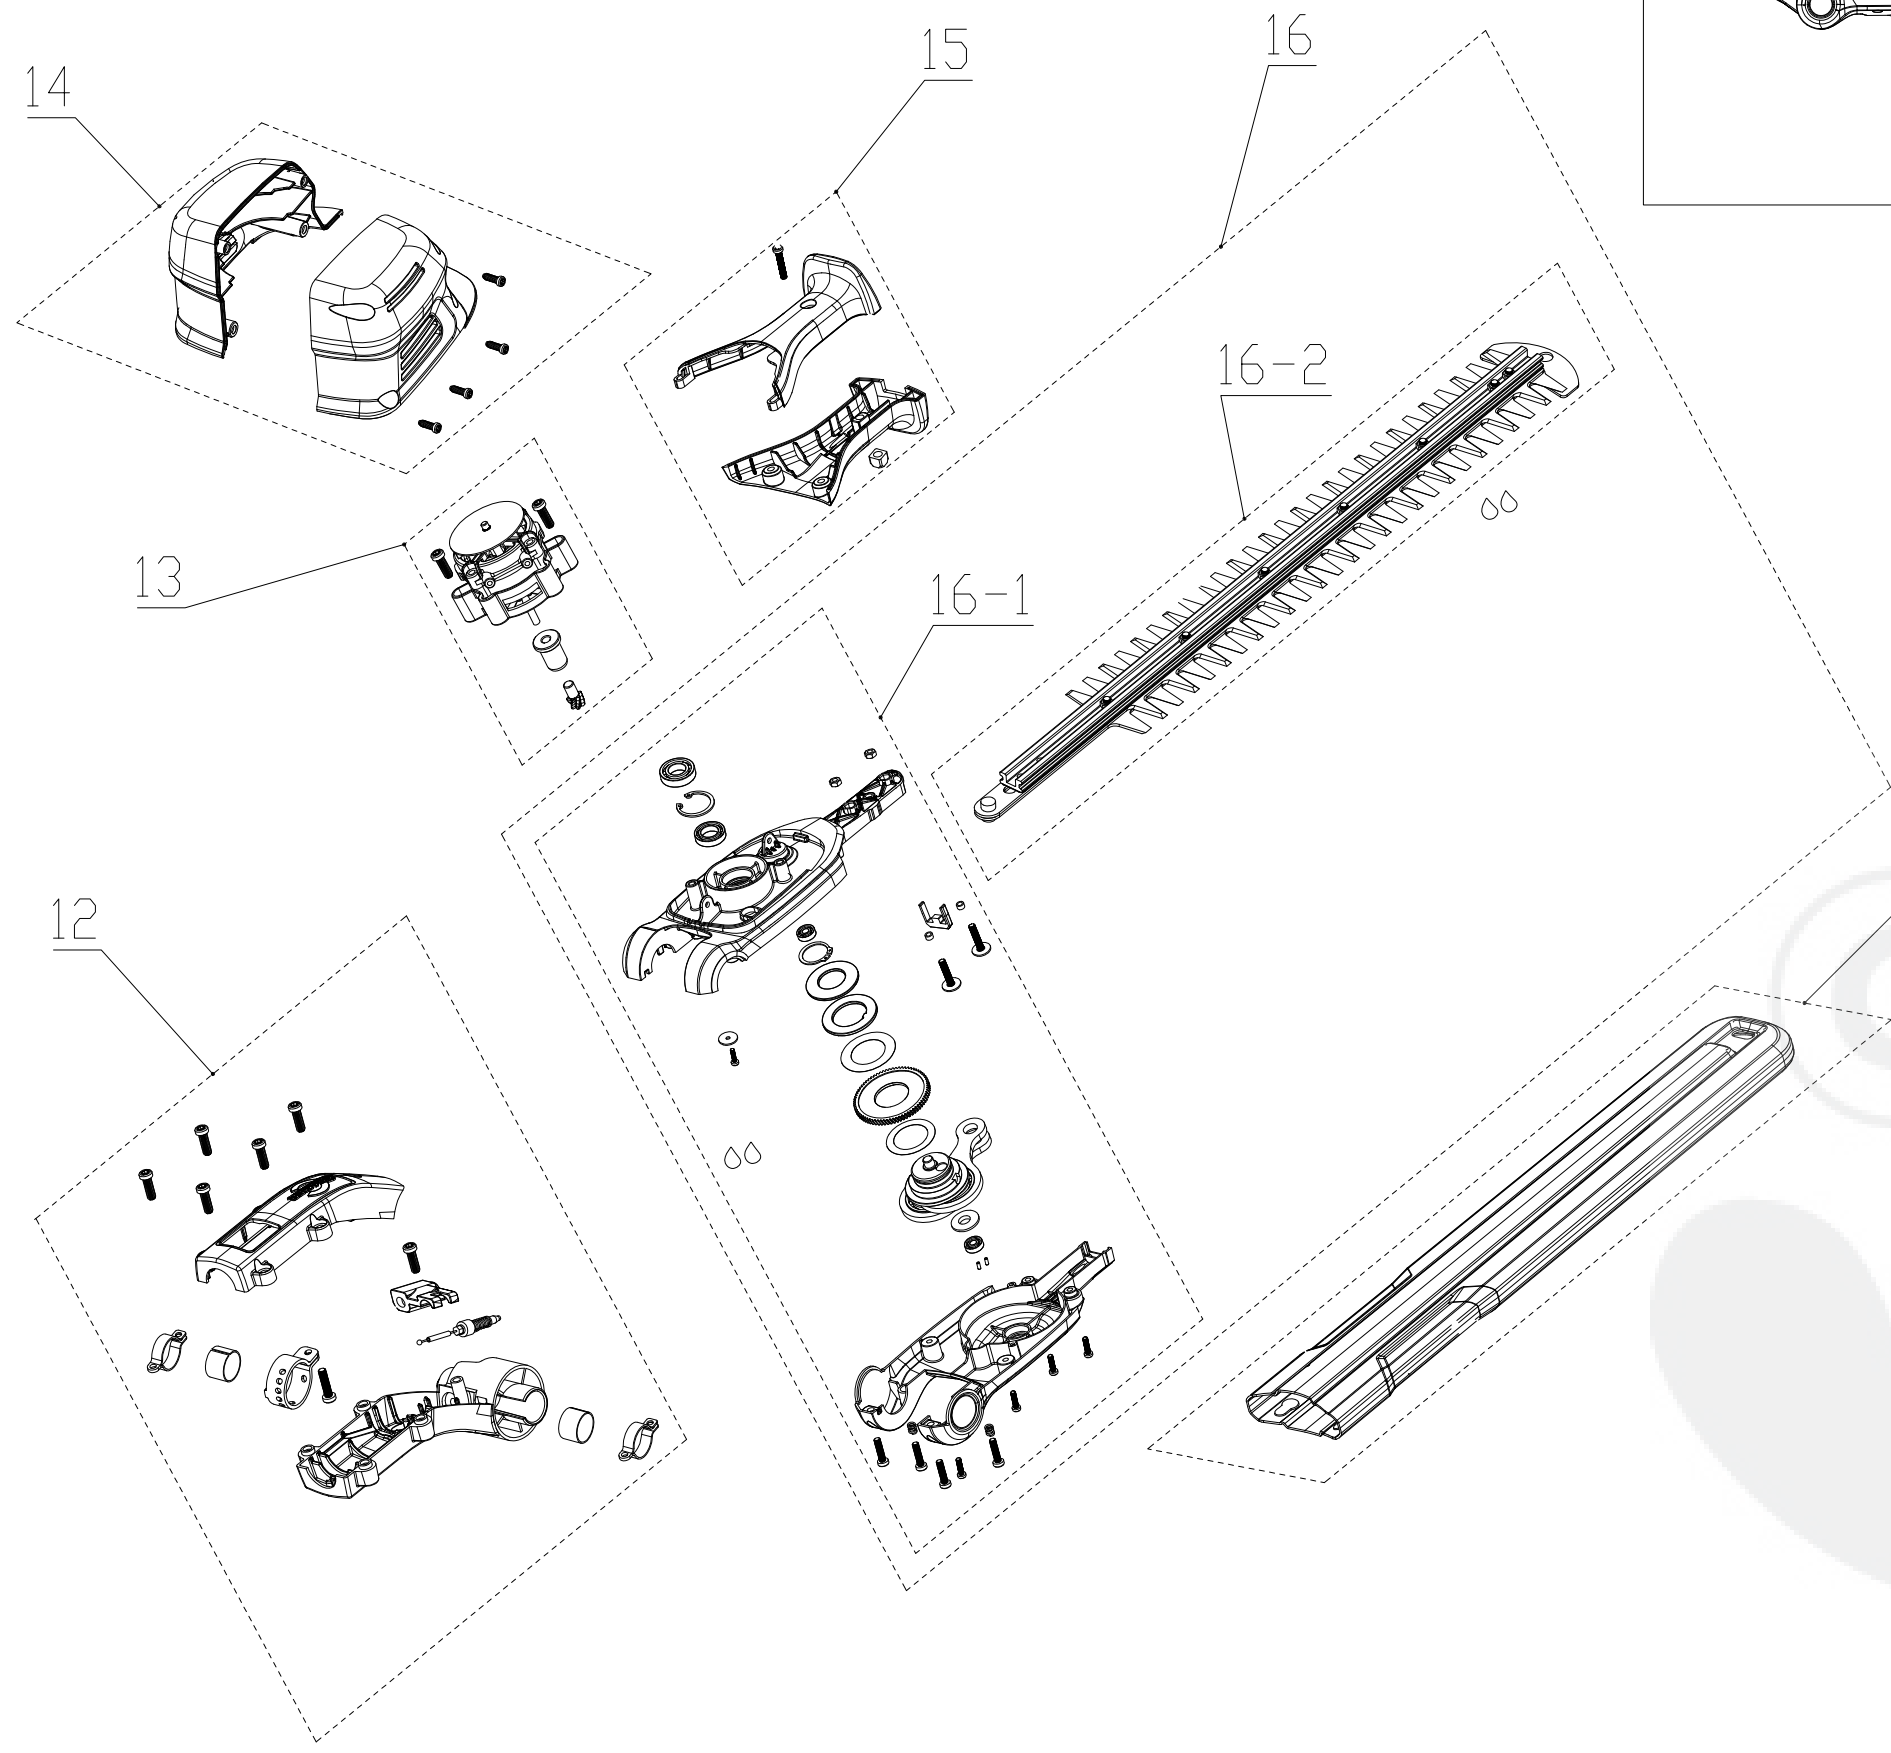

Head

2300286-BZ	
ERP NO.	2300286
Model code	82PHT

Ref #	Part #	Description	Qty	Context Note	Cost MSRP
12	RA333033135	Rotary assembly	1	Set	
		Rotary upper cover	1		
		Rotary lower cover	1		
		Ring	1		
		Copper bush	2		
		Swivel adjusting ring	2		
		Bolt	7		
		Cable card button	1		
		Cable assembly	1		
		Spring washer	5		
		Grease		0.0015 kg	
		Rubber washer	1		
		Screw M5X20	1		
13	RA361013128	Motor assembly	1	Set	
		Motor	1		
		Shaft sleeve	1		
		Gear (small)	1		
		Bolt	2		
		Spring washer	2		
14	RA341013135	Motor cover assembly	1	Set	
		Motor left cover	1		
		Motor right cover	1		
		Screw ST4*18	4		
15	RA341033135	Rotary handle assembly	1	Set	
		Rotary handle upper cover	1		
		Rotary handle upper cover	1		
		Blot M5*30	1		
		Nut M5	1		
16	RA333013135	Blade assembly	1	Set	
16-1	RA311083135	Gearbox assembly			
		Gear box upper cover	1		
		Gear box lower cover	1		
		Bearing	1		
		Clip for hole	1		
		Bearing	1		
		Washer	1		
		Screw M4*8	1		
		Oil	1	0.015 kg	
		Screw M5*17	4		
		Spring	2		
		Screw M4*16	4		
		Pin F3*8	2		

Ref #	Part #	Description	Qty	Context	Note	Cost	MSRP
		Washer	1				
		Eccentric connecting rod assembly	1				
		Washer (bigger)	1				
		Gear (bigger)	1				
		Washer (small)	1				
		Connecting ring	1				
		Compression ring	1				
		Circlip	1				
		Bearing	2				
		Locating slot	1				
		Screw M5*25	2				
		Rust-proof oil	1		0.0004 kg		
		Screw M5X20	2				
16-2	RA331013135A	Blade					
17	RA341143135	Blade cover	1		set		