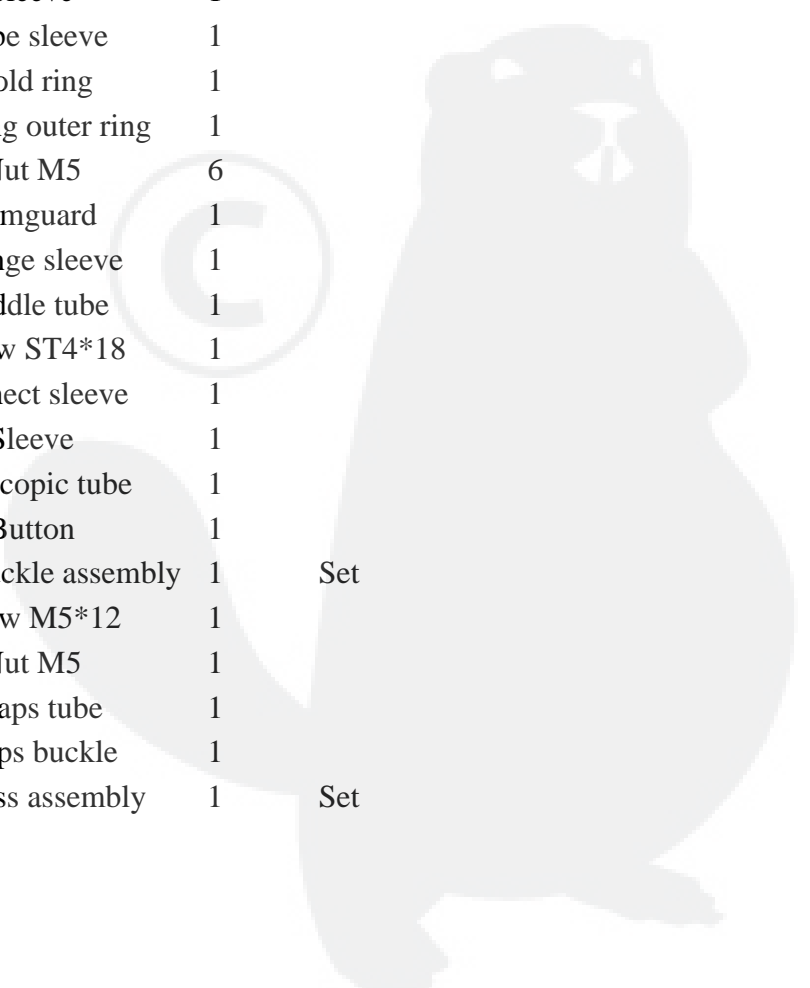

Ref #	Part #	Description	Qty	Context	Note	Cost	MSRP
8	RA362013135	PCB assembly	1	Set			
		PCB	1				
		Spring wire	1				
		Speed switch	1				
		Micro switch	1				
		Film panel	1				
		Micro switch	1				
		Thinkable tube f5	1	12 cms			
		Thinkable tube f13	1	6 cms			
		Speed PCB	1				
		Magnet ring	3				
		Thinkable tube f25	1	5 cms			
9	RA333093135	Tube assembly	1	Set			
		Sponge washer	1				
		Motor clip tube	1				
		Screw M4*12	3				
		Blot M5*8	1				
		Sponge washer ?	1				
		Hoop	1				
		Tube (rear)	1				
		Blot M5*20	6				
		Sleeve	1				
		Tube sleeve	1				
		Hold ring	1				
		Locking outer ring	1				
		Nut M5	6				
		Armguard	1				
		Sponge sleeve	1				
		Middle tube	1				
		Screw ST4*18	1				
		Connect sleeve	1				
		Sleeve	1				
		Telescopic tube	1				
		Button	1				
10	RA311062461	Straps buckle assembly	1	Set			
		Screw M5*12	1				
		Nut M5	1				
		Straps tube	1				
		Straps buckle	1				
11	RA349013033	Harness assembly	1	Set