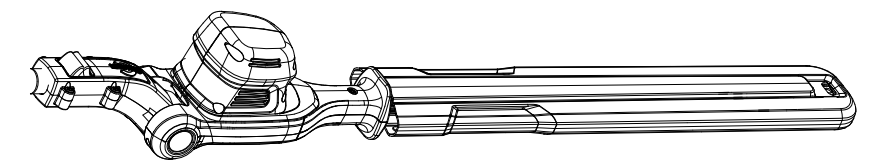

Head

2300086-BZ	
ERP NO.	2300086
Model code	82PHA