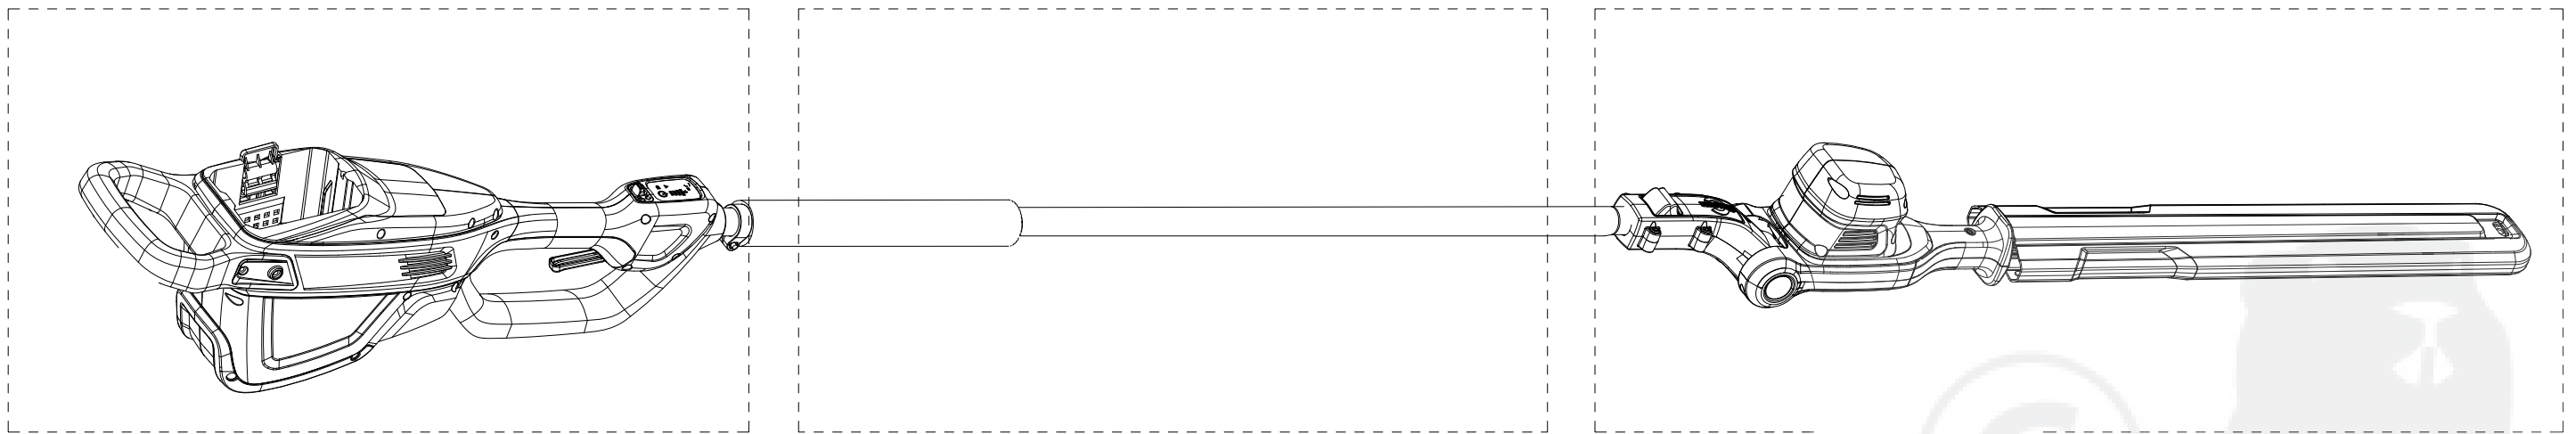

Housing

Rod

Head

2300086-BZ	
ERP NO.	2300086
Model code	82PHA