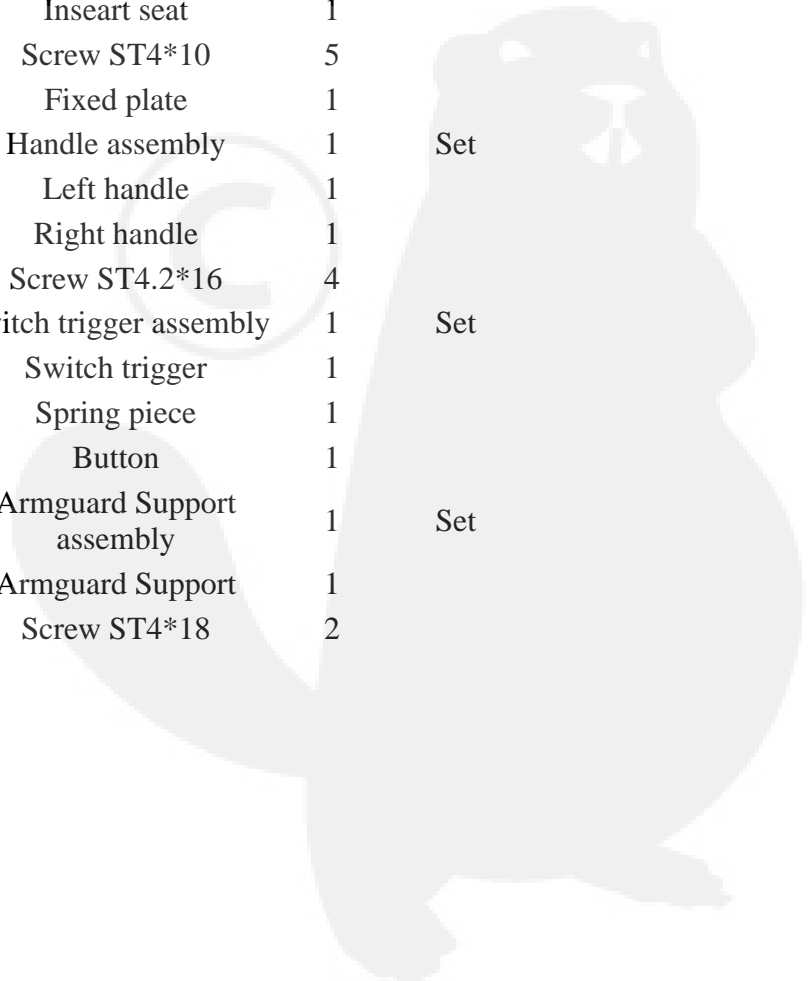

# Housing

2300086-BZ	
ERP NO.	2300086
Model code	82PHA

Ref #	Part #	Description	Qty	Context	Note	Cost	MSRP
1	RA341082703A	Rear handle bracket assembly	1	Set			
		Rear handle bracket	1				
		Screw ST4.2*16	4				
2	RA341032461	Housing assembly	1	Set			
		Left housing	1				
		Right housing	1				
		Left decorative cover	1				
		Right decorative cover	1				
		Screw ST4.2*16	10				
		Screw M5*10	4				
		Tension disc	1				
		Screw M4*12	1				
3	RA341101952AB	Release button assembly	1	Set			
		Battery button	1				
		Battery button fixed shaft	1				
		Cage konb sleeve	2				
		Torsion spring	1				
4	RA341052461	Battery chamber assembly	1	Set			
		Battery chamber	1				
		Release button clamp	1				
		Shrapnel	2				
		Inseart seat	1				
		Screw ST4*10	5				
		Fixed plate	1				
5	RA341012461	Handle assembly	1	Set			
		Left handle	1				
		Right handle	1				
		Screw ST4.2*16	4				
6	RA341062461A	Switch trigger assembly	1	Set			
		Switch trigger	1				
		Spring piece	1				
		Button	1				
7	RA341092703	Armguard Support assembly	1	Set			
		Armguard Support	1				
		Screw ST4*18	2				

Rod

2300086-BZ	
ERP NO.	2300086
Model code	82PHA

Ref #	Part #	Description	Qty	Context Note	Cost	MSRP		
8	RA362013135	PCB assembly	1					
		PCB	1					
		Five core wire	1					
		Speed switch	1					
		Micro switch	1					
		Film panel	1					
		Micro switch	1					
		Thinkable tube f5		12 cms				
		Thinkable tube f13		6 cms				
		Speed PCB	1					
		Magnet ring	3					
		Thinkable tube f25	1	5 cms				
		9	RA333093128	Tube assembly	1	set		
				Sponge washer	1			
Motor clip tube	1							
Screw M4*12	3							
Blot M5*8	1							
Sponge washer ?	1							
Hoop	1							
Rubber sleeve of fixed rod	1							
Button	1							
Tube	1							
Screw ST4.2*16	1							
10	RA311062461	Straps buckle assembly	1	set				
		Screw M5*12	1					
		Nut M5	1					
		Straps tube	1					
		Straps buckle	1					
11	RA349013033	Harness assembly	1	set				