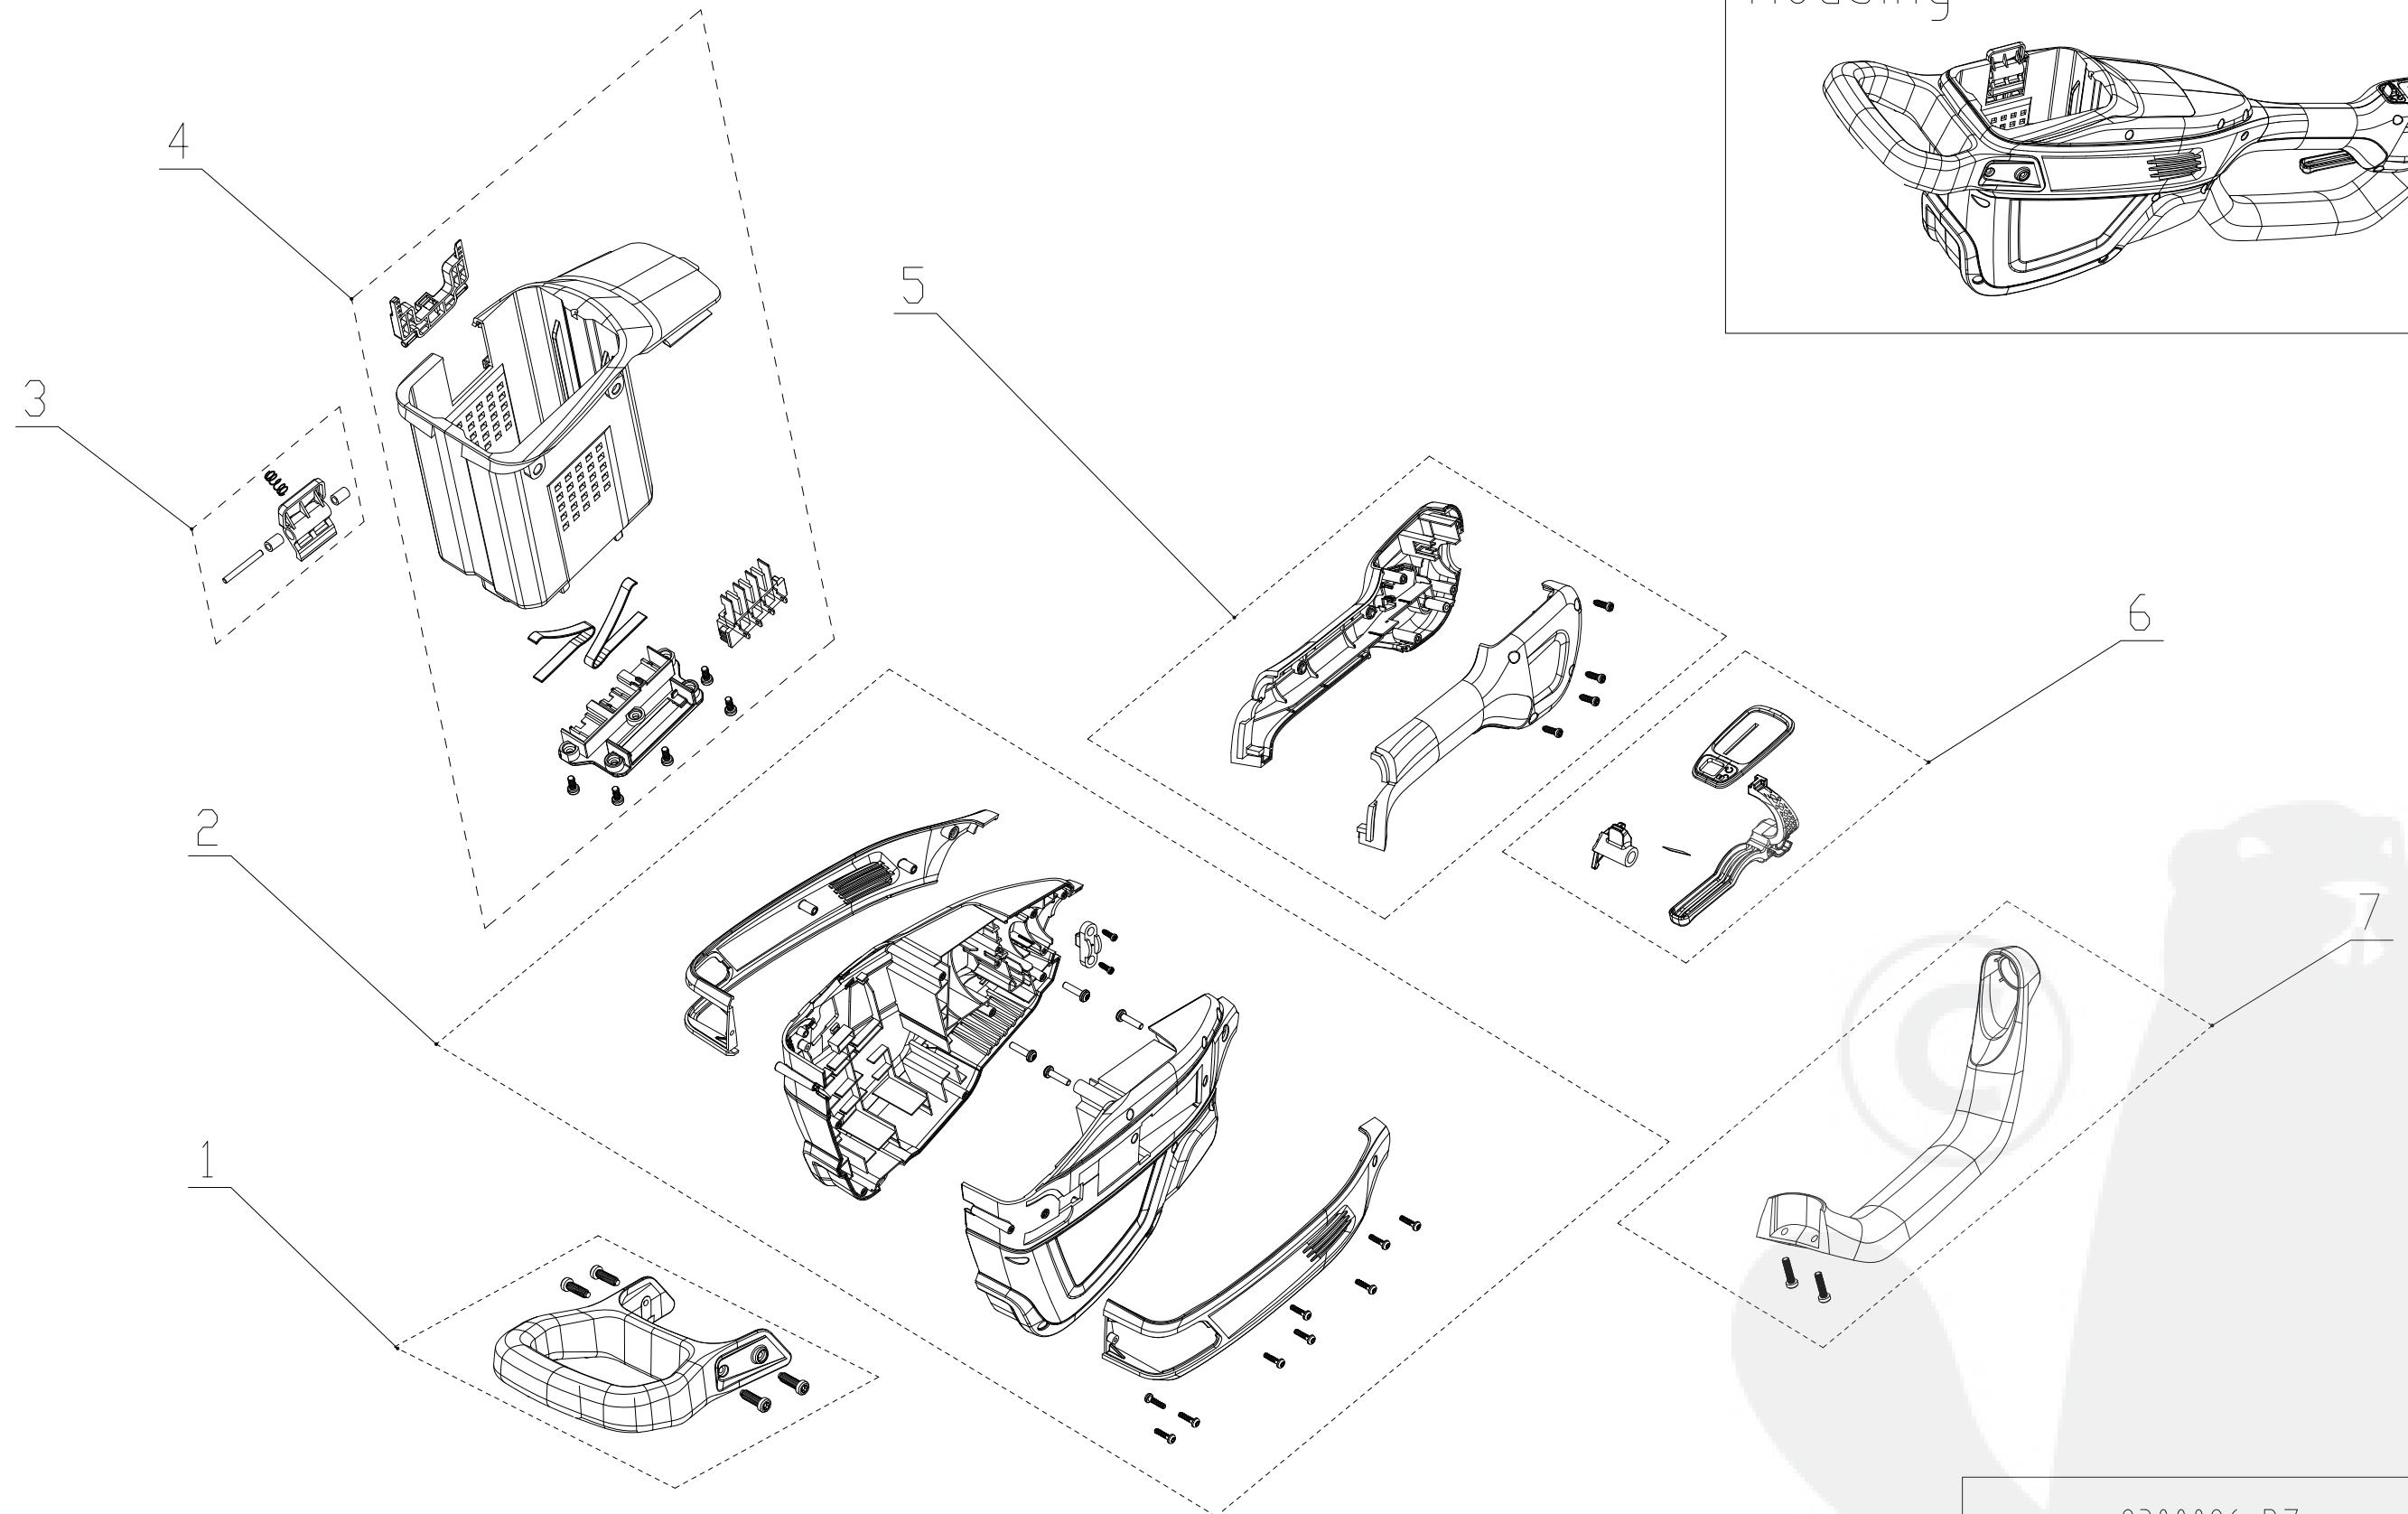

Housing

2300086-BZ	
ERP NO.	2300086
Model code	82PHA