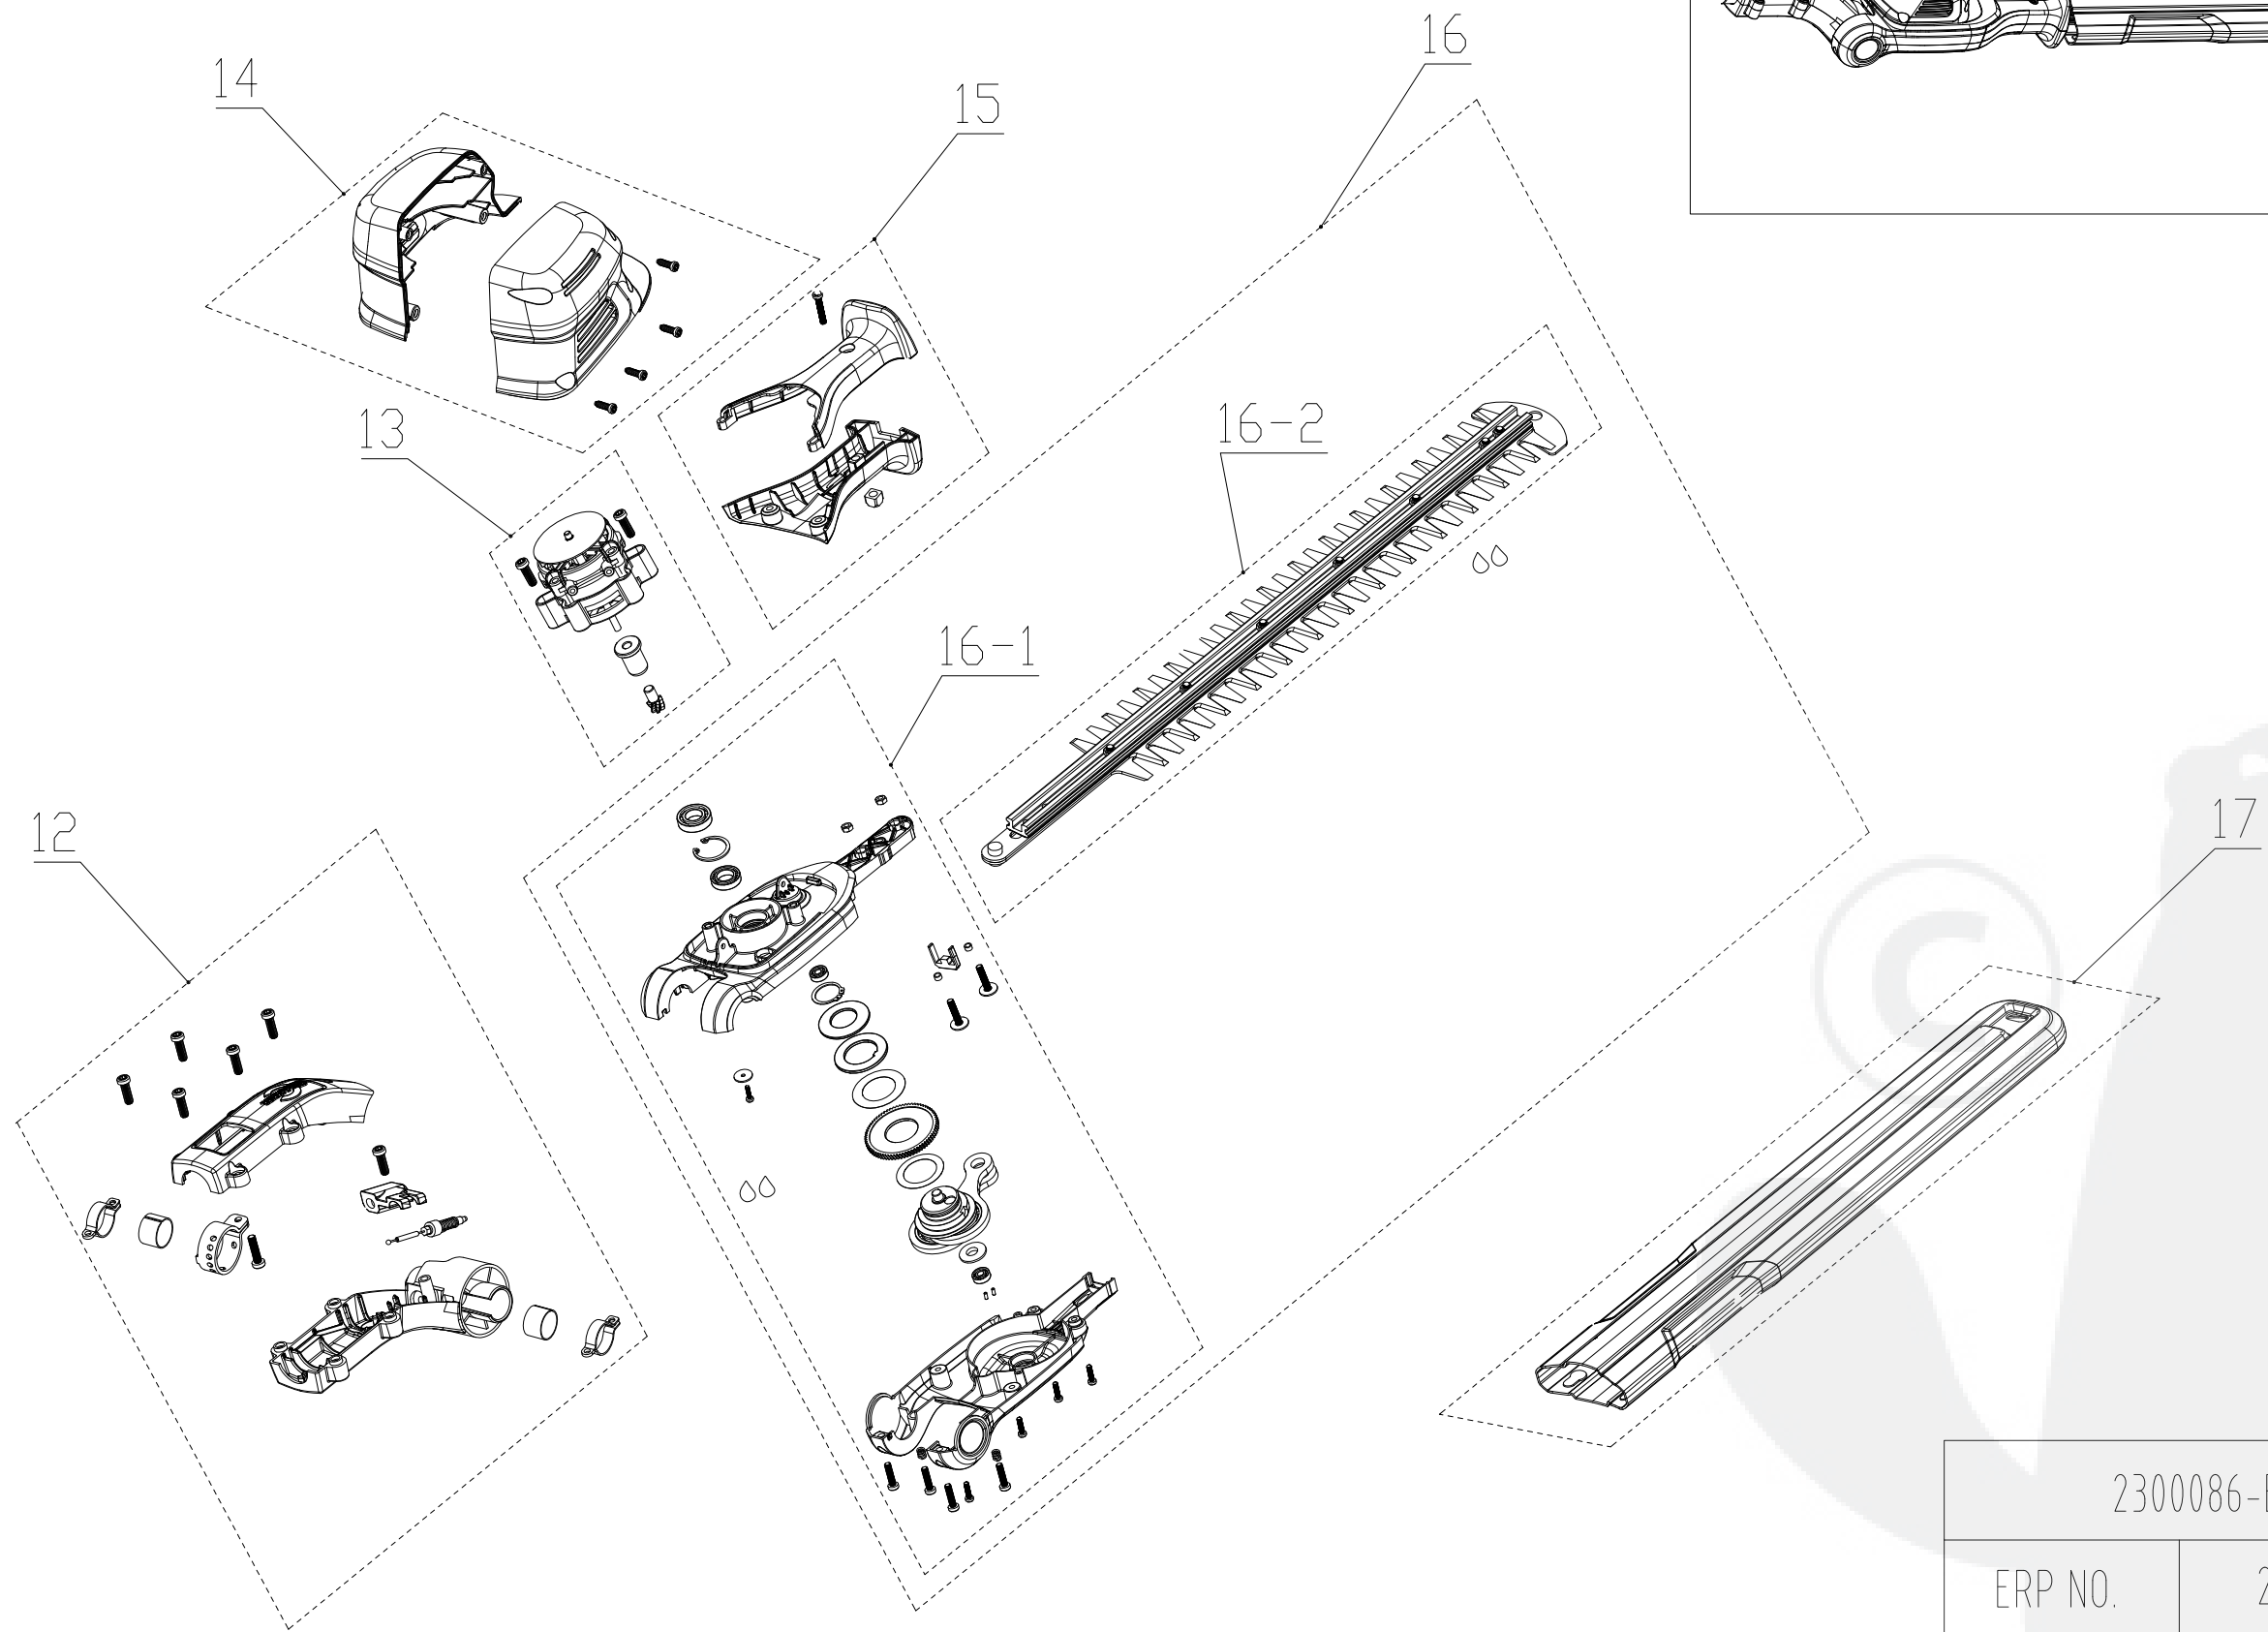

Head

2300086-BZ	
ERP NO.	2300086
Model code	82PHA