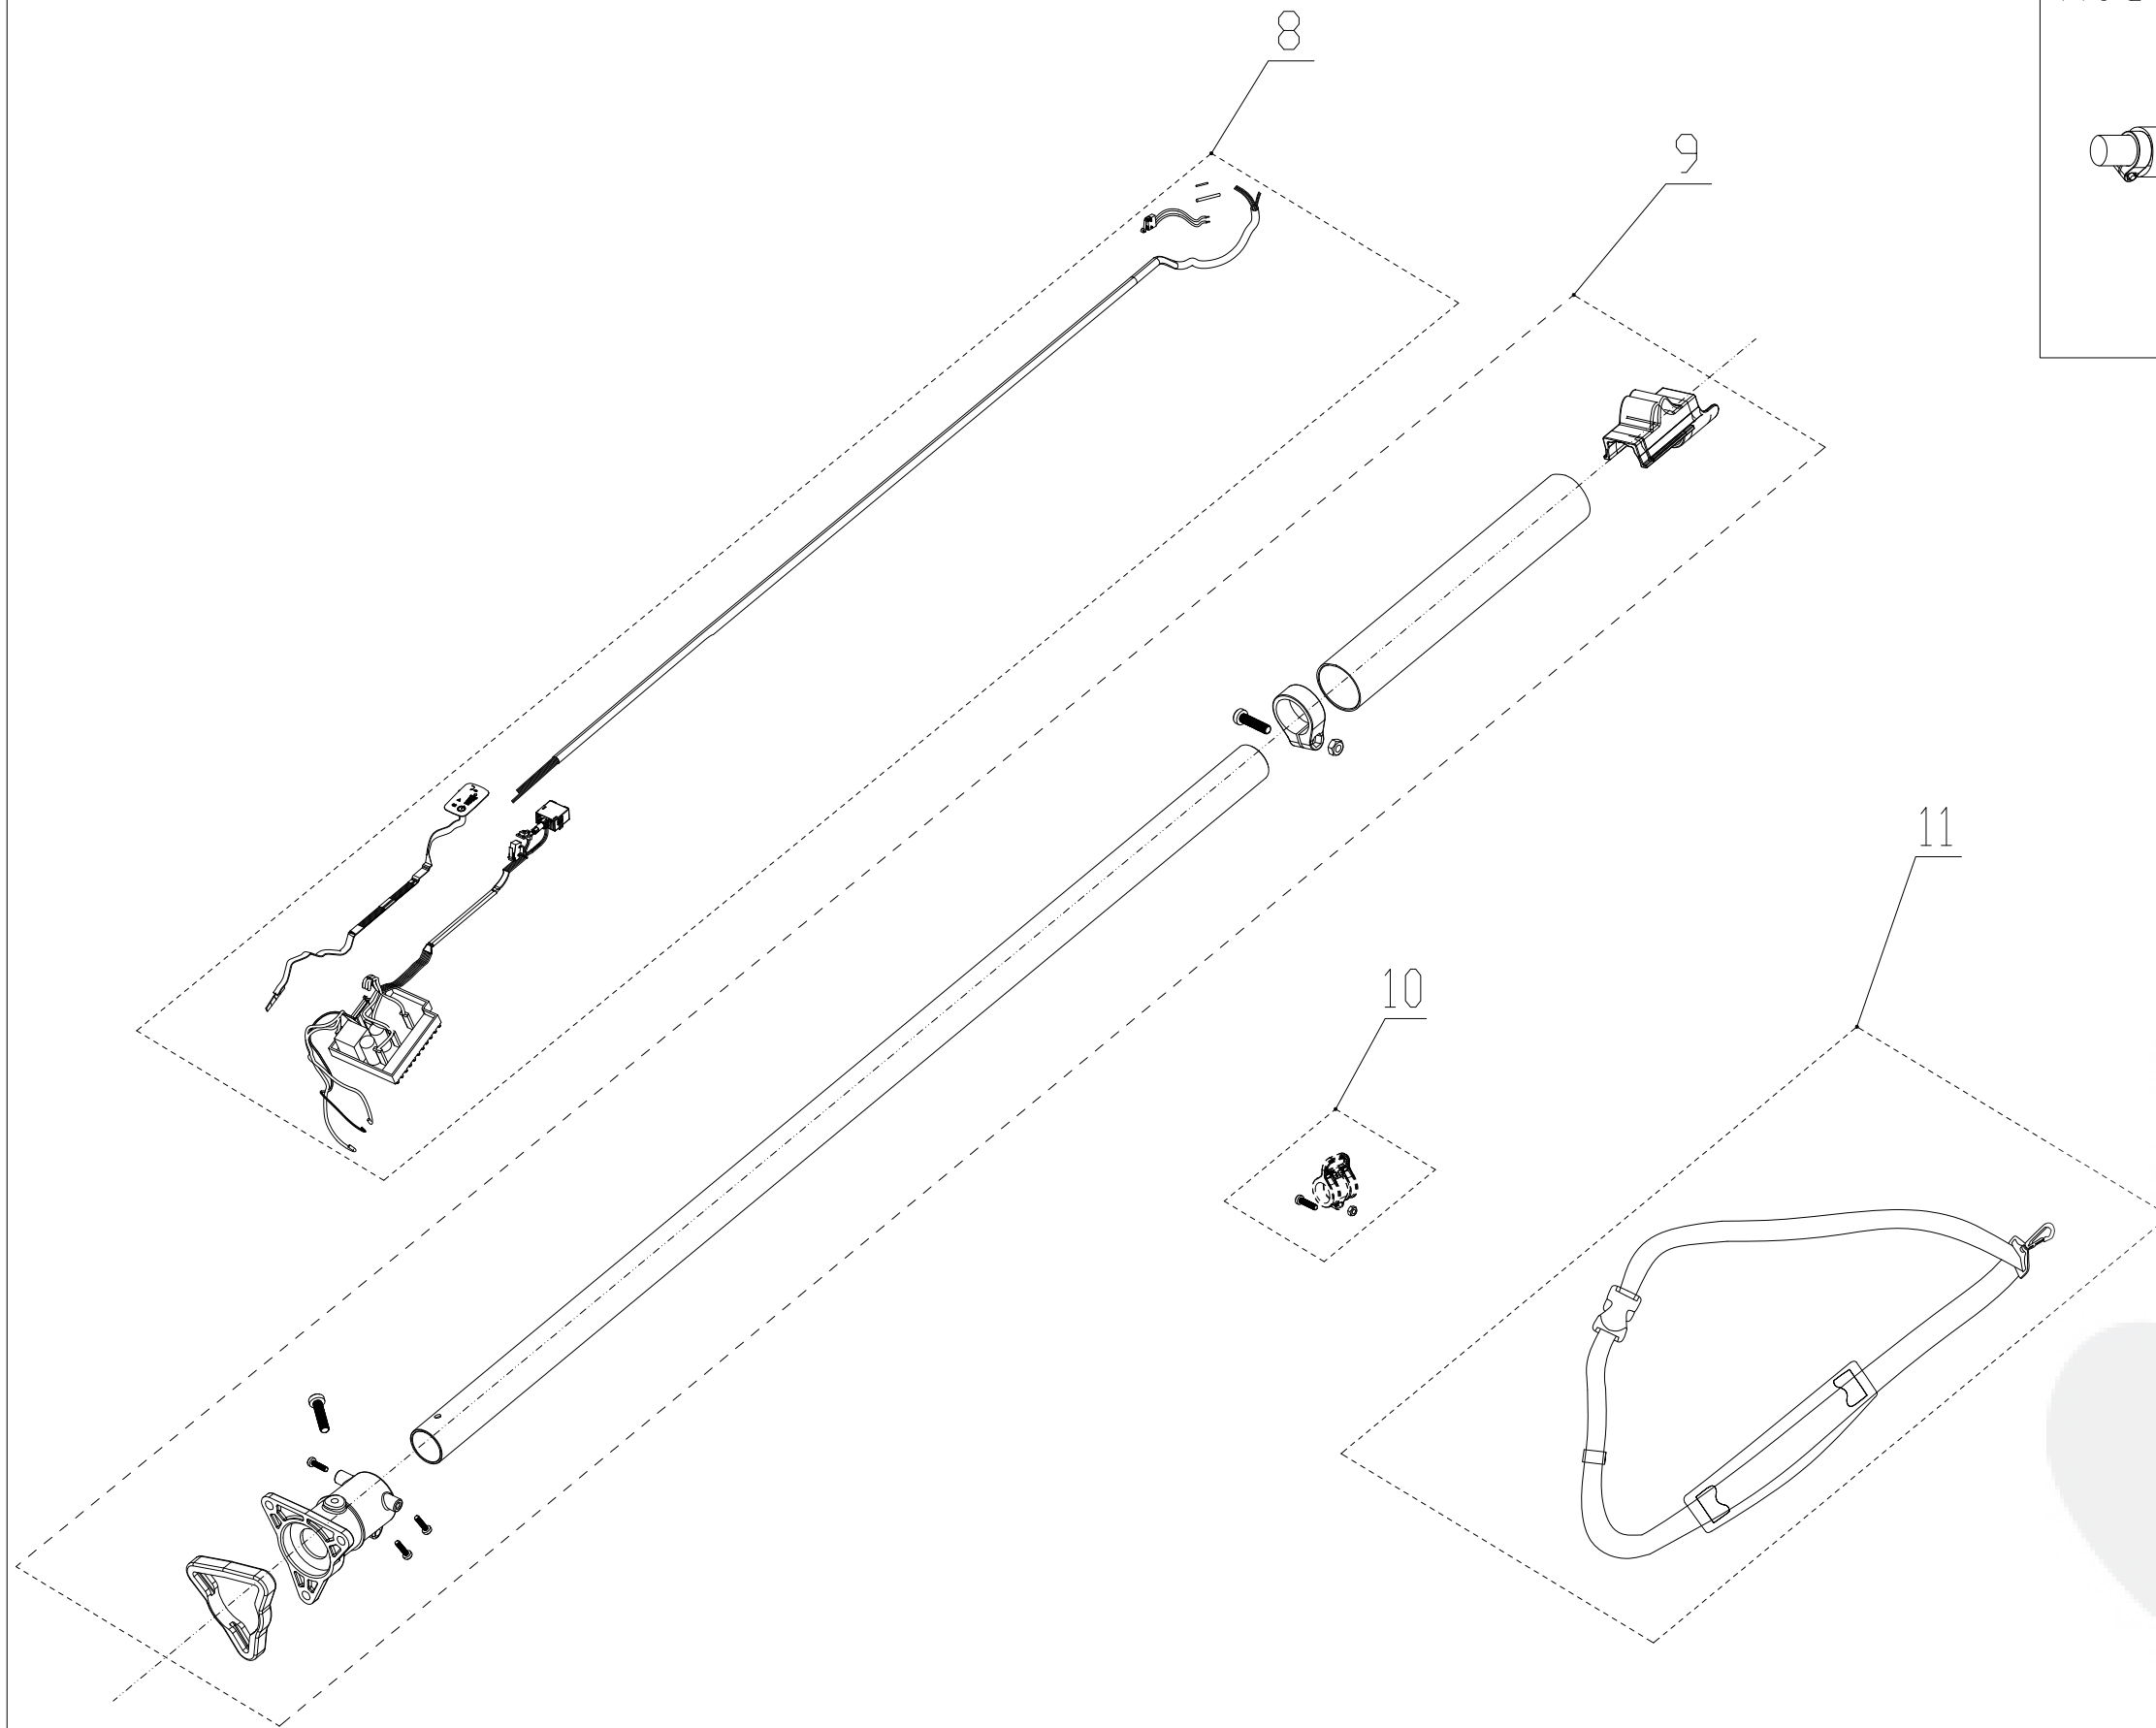

Rod

2300086-BZ	
ERP NO.	2300086
Model code	82PHA

Ref #	Part #	Description	Qty	Context Note	Cost	MSRP		
8	RA362013135	PCB assembly	1					
		PCB	1					
		Five core wire	1					
		Speed switch	1					
		Micro switch	1					
		Film panel	1					
		Micro switch	1					
		Thinkable tube f5		12 cms				
		Thinkable tube f13		6 cms				
		Speed PCB	1					
		Magnet ring	3					
		Thinkable tube f25	1	5 cms				
		9	RA333093128	Tube assembly	1	set		
				Sponge washer	1			
Motor clip tube	1							
Screw M4*12	3							
Blot M5*8	1							
Sponge washer ?	1							
Hoop	1							
Rubber sleeve of fixed rod	1							
Button	1							
Tube	1							
Screw ST4.2*16	1							
10	RA311062461	Straps buckle assembly	1	set				
		Screw M5*12	1					
		Nut M5	1					
		Straps tube	1					
		Straps buckle	1					
11	RA349013033	Harness assembly	1	set				

Ref #	Part #	Description	Qty	Context	Note	Cost	MSRP
		Eccentric connecting rod assembly	1				
		Washer (bigger)	1				
		Gear (bigger)	1				
		Washer (small)	1				
		Connecting ring	1				
		Compression ring	1				
		Circlip	1				
		Bearing	2				
		Locating slot	1				
		Screw M5*25	2				
		Rust-proof oil	1		0.0004 kg		
		Screw M5X20	2				
16-2	RA331013135A	Blade					
17	RA341143135	Blade cover	1		Set		