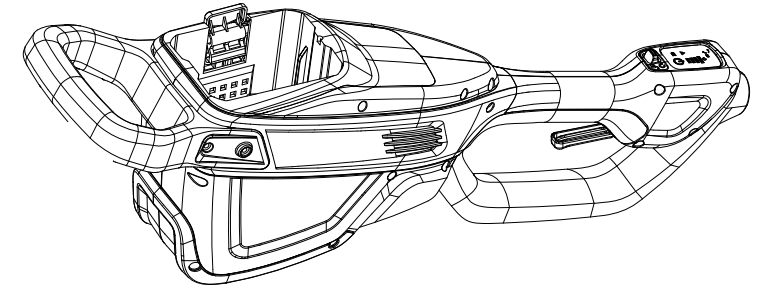

# Housing

2300086-BZ	
ERP NO.	2300086
Model code	82PHA

Ref #	Part #	Description	Qty	Context	Note	Cost	MSRP
1	RA341082703A	Rear handle bracket assembly	1	Set			
		Rear handle bracket	1				
		Screw ST4.2*16	4				
2	RA341032461	Housing assembly	1	Set			
		Left housing	1				
		Right housing	1				
		Left decorative cover	1				
		Right decorative cover	1				
		Screw ST4.2*16	10				
		Screw M5*10	4				
		Tension disc	1				
		Screw M4*12	1				
3	RA341101952AB	Release button assembly	1	Set			
		Battery button	1				
		Battery button fixed shaft	1				
		Cage konb sleeve	2				
		Torsion spring	1				
4	RA341052461	Battery chamber assembly	1	Set			
		Battery chamber	1				
		Release button clamp	1				
		Shrapnel	2				
		Inseart seat	1				
		Screw ST4*10	5				
		Fixed plate	1				
5	RA341012461	Handle assembly	1	Set			
		Left handle	1				
		Right handle	1				
		Screw ST4.2*16	4				
6	RA341062461A	Switch trigger assembly	1	Set			
		Switch trigger	1				
		Spring piece	1				
		Button	1				
7	RA341092703	Armguard Support assembly	1	Set			
		Armguard Support	1				
		Screw ST4*18	2				

Rod

2300086-BZ	
ERP NO.	2300086
Model code	82PHA

Ref #	Part #	Description	Qty	Context Note	Cost	MSRP		
8	RA362013135	PCB assembly	1					
		PCB	1					
		Five core wire	1					
		Speed switch	1					
		Micro switch	1					
		Film panel	1					
		Micro switch	1					
		Thinkable tube f5		12 cms				
		Thinkable tube f13		6 cms				
		Speed PCB	1					
		Magnet ring	3					
		Thinkable tube f25	1	5 cms				
		9	RA333093128	Tube assembly	1	set		
				Sponge washer	1			
Motor clip tube	1							
Screw M4*12	3							
Blot M5*8	1							
Sponge washer ?	1							
Hoop	1							
Rubber sleeve of fixed rod	1							
Button	1							
Tube	1							
Screw ST4.2*16	1							
10	RA311062461	Straps buckle assembly	1	set				
		Screw M5*12	1					
		Nut M5	1					
		Straps tube	1					
		Straps buckle	1					
11	RA349013033	Harness assembly	1	set				