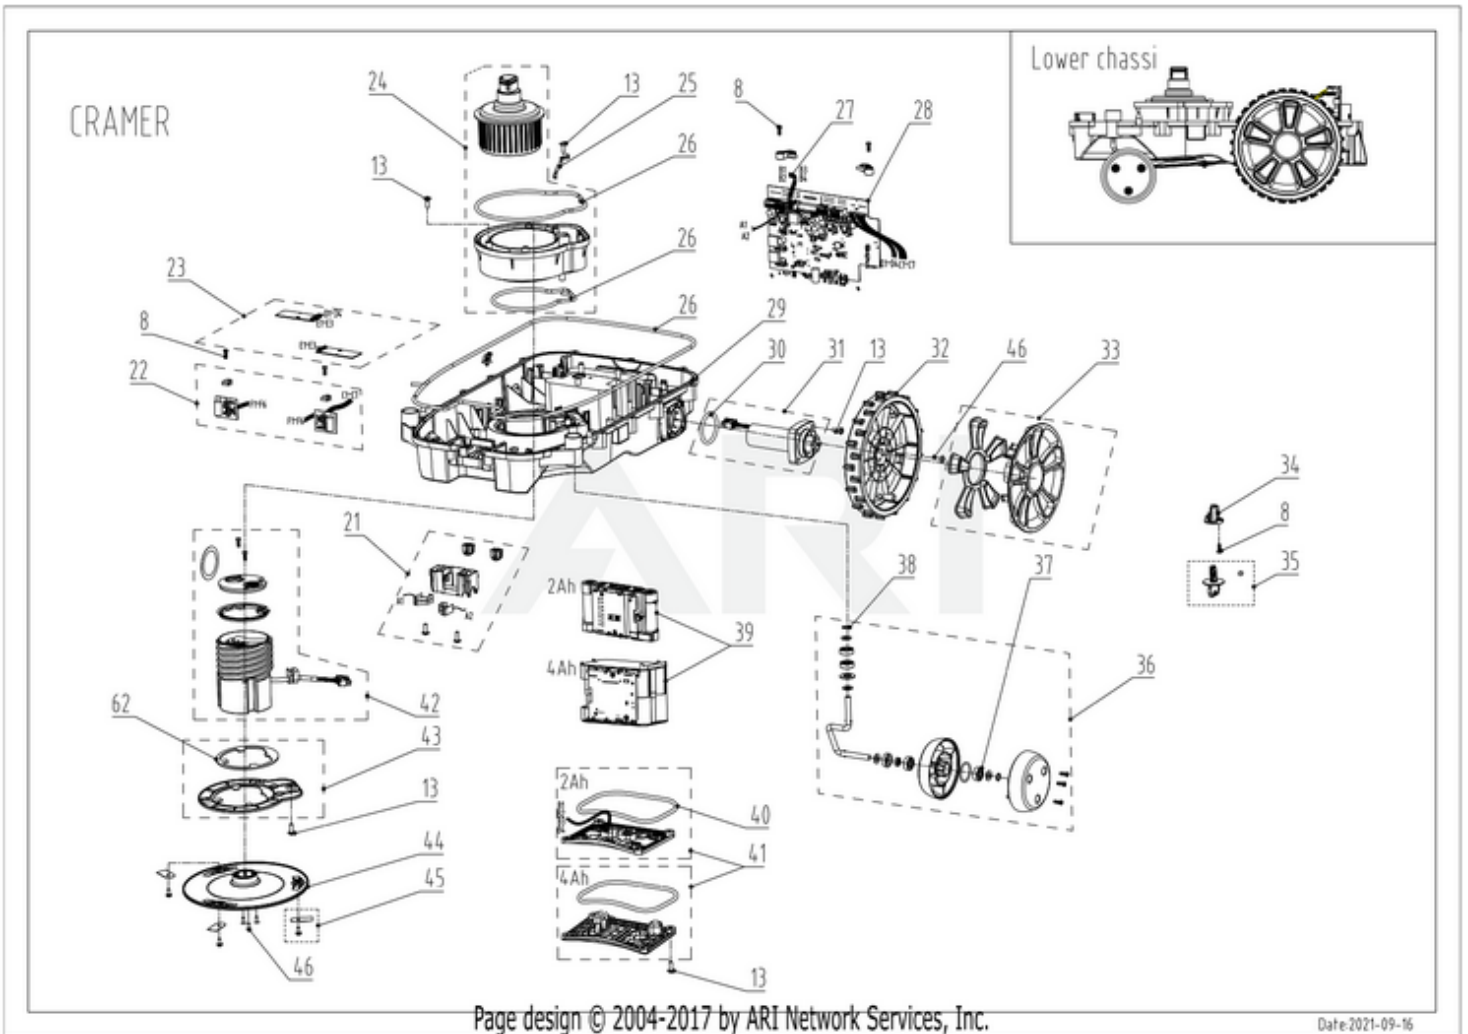

RM2700D 2503486 6952909078502 - 04 Lower Chassi

Ref #	Part #	Description	Qty	Context Note
8	RA32205836	Screw ST4.2*12-F Assembly(10pcs)	1	SET
13	RA322042355	Screw ST5*15 Assembly(10pcs)	1	SET
21	RA310152355	Charging Connector Assembly	1	SET
22	RA310212355	Loop Sensor Assembly	1	SET
23	R0100875-00	Lift Sensor Assembly (from m/2021)	1	SET
24	RA341132355	Height Adjustment Nut Assembly	1	SET
25	RA333022355	Height Adjustment Locker Assembly	1	SET
26	RA329052355V	Sealing Strip Assembly	1	SET
27	RA310272355	Battery extension cable Assembly	1	SET
28	R0101067-00	Main Board Assembly (New SW, all m/2021)	1	SET
29	RA341012355	Chassis Lower Assembly	1	SET
30	RA329042355	O-ring_1 Assembly	1	SET
31	RA310122355	Wheel Motor Assembly	1	SET
32	RA341042355	Rear Wheel Assembly	1	SET
33	R0101764-00	Rear Wheel Side Assembly (Cramer from m/2021)	1	SET
34	RA341172355	Disabling Device Holder Assembly	1	SET
35	RA310702355	Disabling Device Assembly	1	SET
36	R0101770-00	Front Wheel Assembly	1	SET
37	R0101771-00	Stainless Steel Bearing Assembly(4pcs)	1	SET
38	R0101772-00	Stainless Steel Starlock Washer Assembly(10pcs)	1	SET
39	R0101588-00	Battery Assembly 24V 4AH	1	SET
40	RA329052355	Battery Sealing Strip Assembly	1	SET
41	R0101589-00	Battery Cover Assembly(fit 4A battery)	1	SET
42	RA310182355	Cutting Motor Assembly	1	SET
43	RA341122355	Height Adjustment Felt Cover	1	SET
44	RA341372355	Blade Disc Assembly	1	SET
45	2908686	Robotic Blades(Cramer)	1	SET
45	RA333092355	Blade Assembly	1	SET
46	RA322072355	Screw PWT4*12 Assembly (10pcs)	1	SET
62	R0100352-00	Height Adjustment Felt Sealing	1	SET