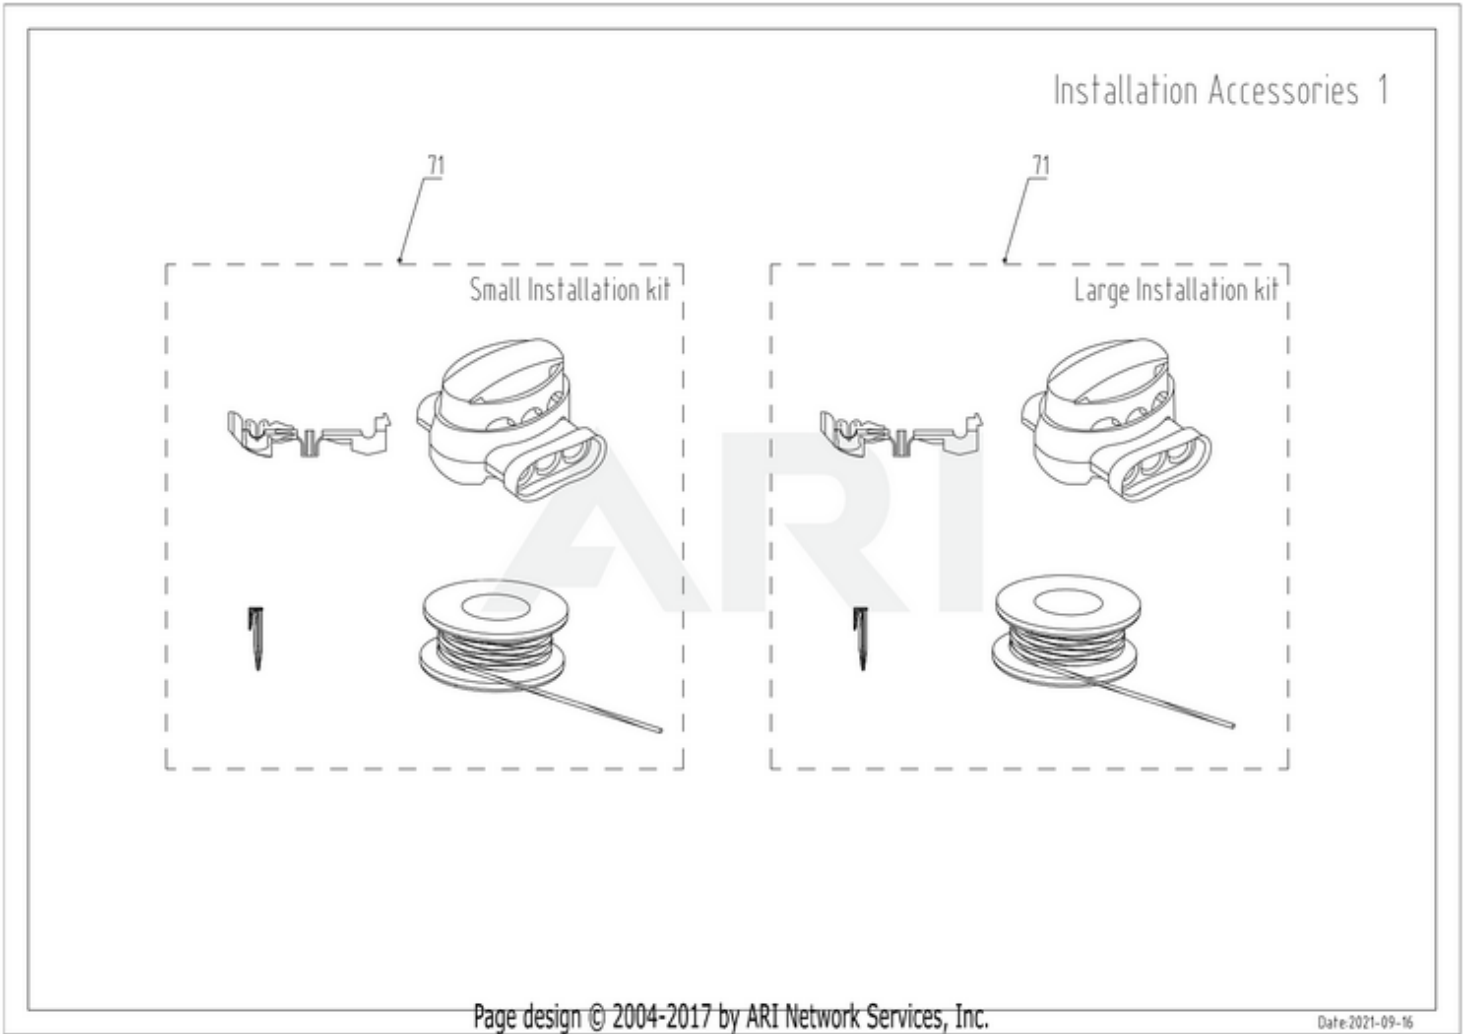

RM2700D 2503486 6952909078502 - 09 Installation

Ref #	Part #	Description	Qty	Context Note
71	R0101765-00	Small Installation kit	1	Sold as spare part with generic package
71	R0101766-00	Large Installation kit	1	Sold as spare part with generic package