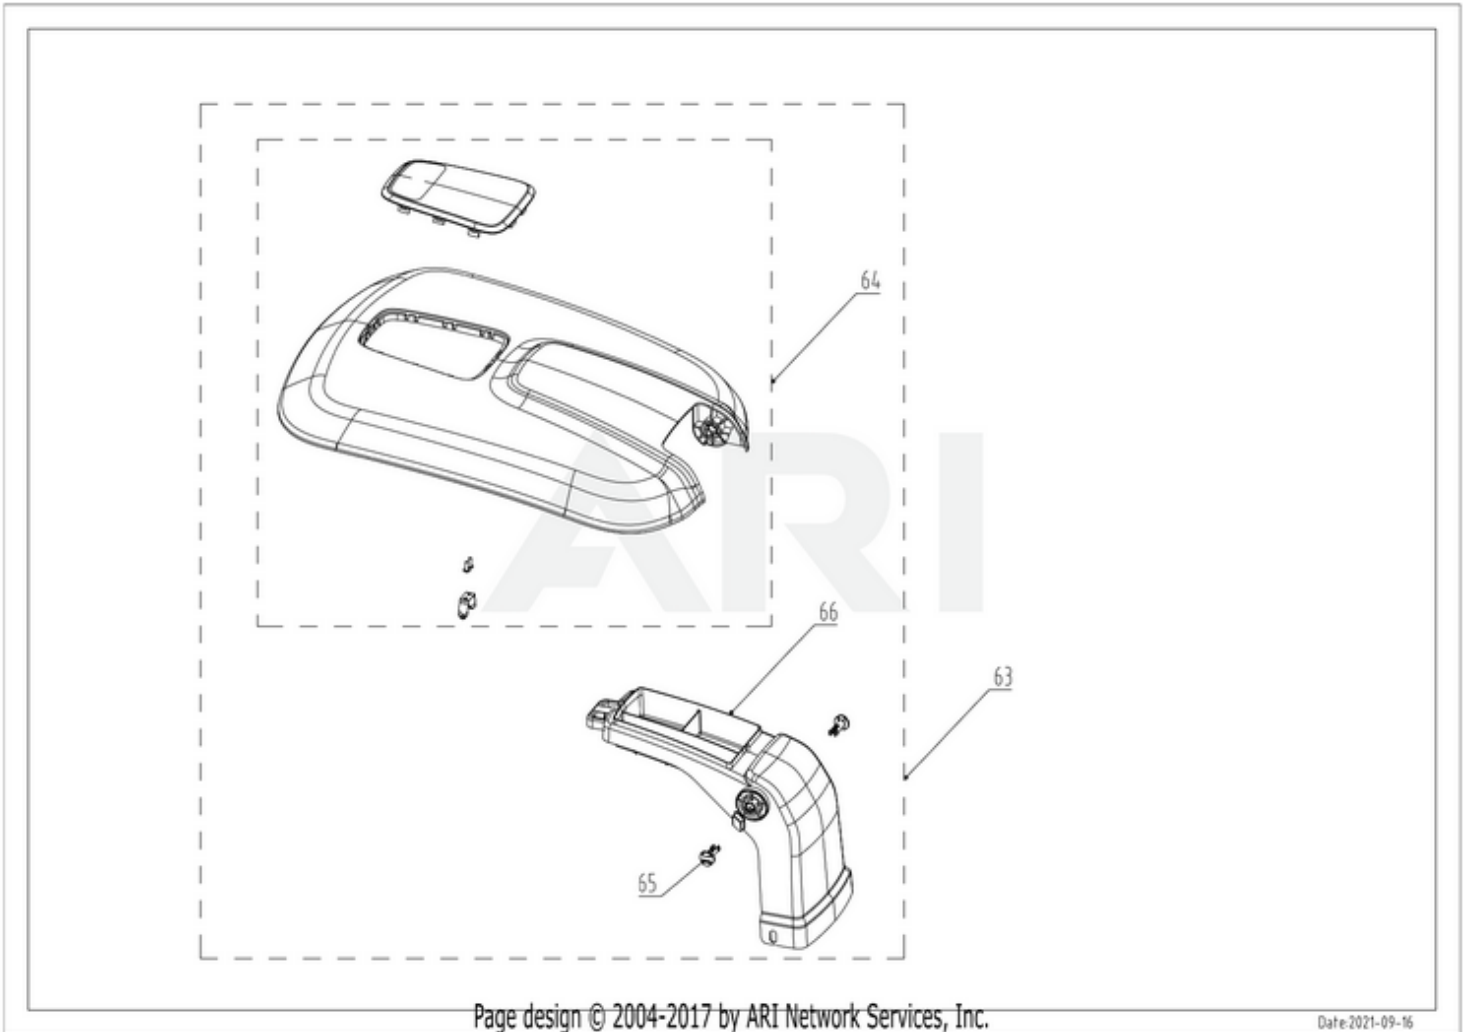

RM2700D 2503486 6952909078502 - 08 Garage

Page design © 2004-2017 by ARI Network Services, Inc.

Date: 2021-09-16

Ref #	Part #	Description	Qty	Context	Note
63	2909786	Cramer Garage	1	SET	
64	R0101050-02	Roof Assembly(CR)	1	SET	
65	R0101051-00	Lock Pin	1	SET	
66	R0101052-00	Support Base	1	SET