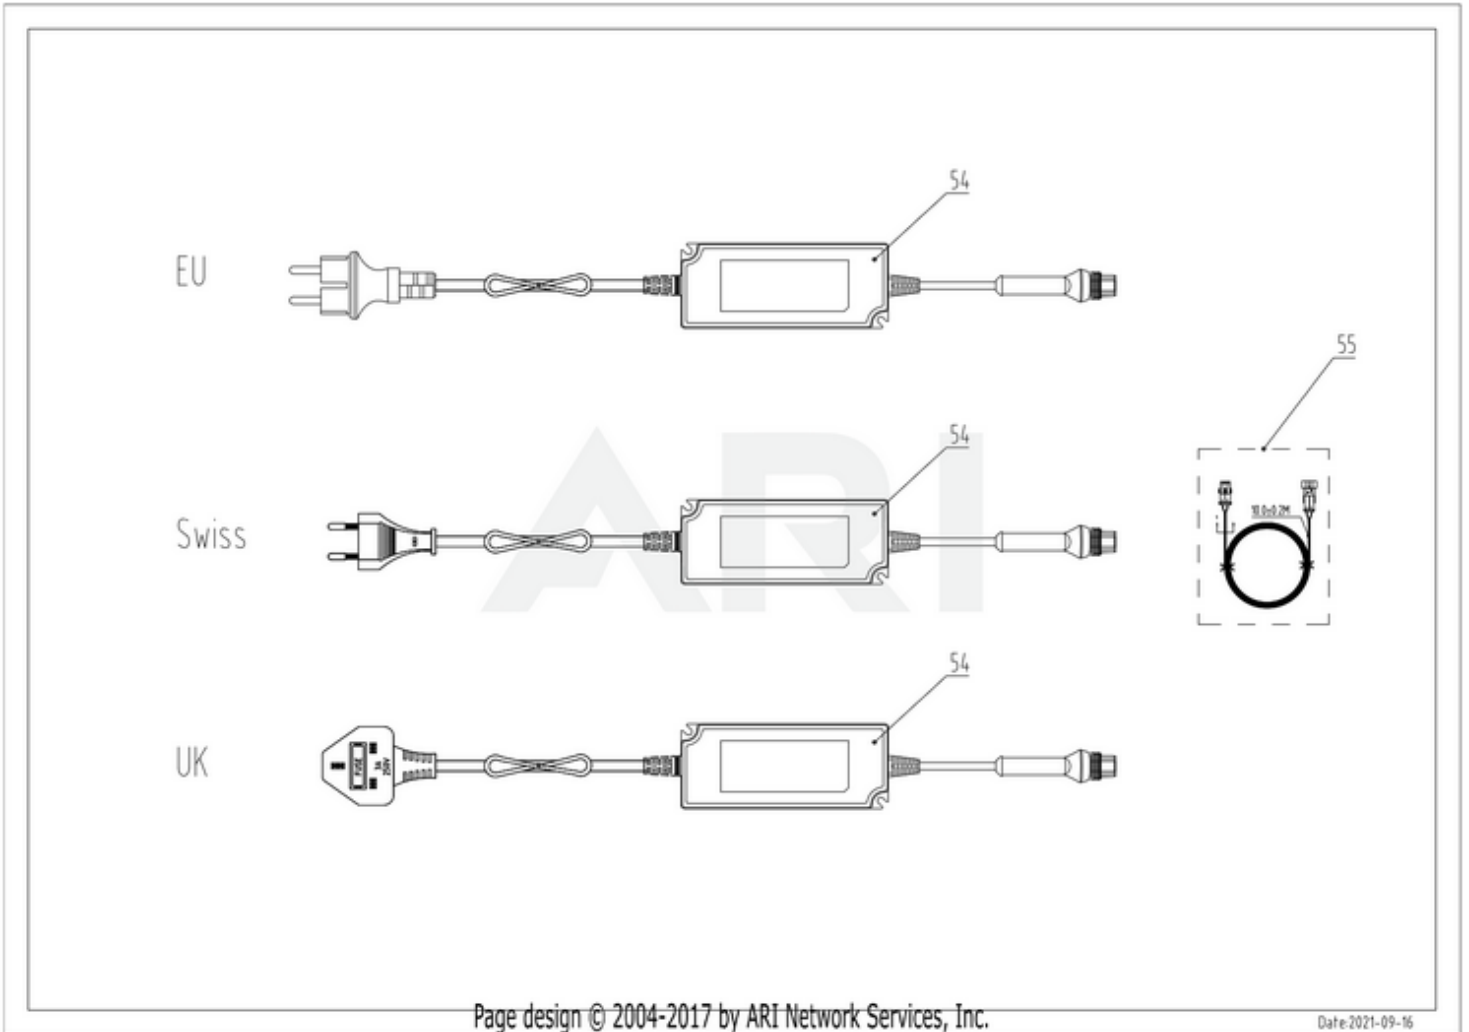

RM2700D 2503486 6952909078502 - 06 Power Supply

Page design © 2004-2017 by ARI Network Services, Inc.

Date: 2021-09-16

Ref #	Part #	Description	Qty	Context	Note
54	R0100367-00	Power Supply Unit (EU)	1	SET	
54	R0100368-00	Power Supply Unit(Swiss)	1	SET	
54	R0100369-00	Power Supply Unit(UK)	1	SET	
55	RA364022355	Low Voltage Cable, 10 m	1	SET