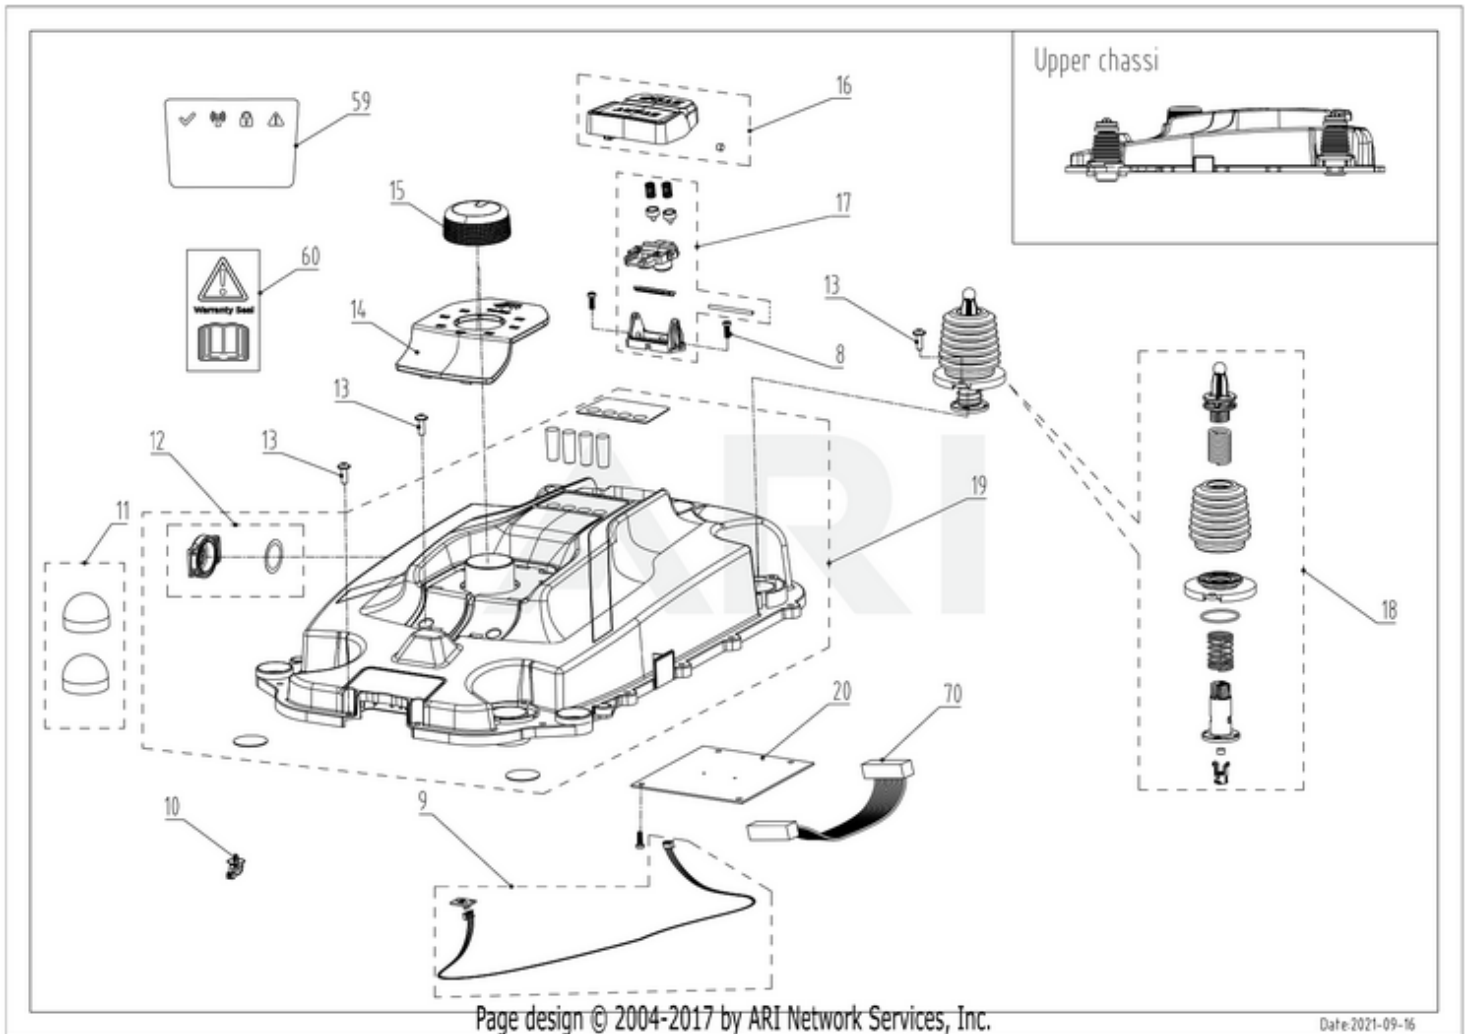

RM2700D 2503486 6952909078502 - 01 Overview

Page design © 2004-2017 by ARI Network Services, Inc.

Date: 2021-09-16

RM2700D 2503486 6952909078502 - 02 Body

Ref #	Part #	Description	Qty	Context Note
1	R0101759-00	Body Décor (Cramer from m/2022)	1	SET
2	R0101760-00	Body Logo (Cramer from m/2022)	1	SET
3	RA342082355	Cap Snaploc Assembly	1	SET
4	R0101769-00	Body Assembly (Cramer from m/2022)	1	SET
5	RA339012355	Magnet Assembly	1	SET
6	RA342092355	Body Rubber Stop Assembly	1	SET
7	RA341352355AC	Body Rear Assembly (Cramer)	1	SET
8	RA32205836	Screw ST4.2*12-F Assembly(10pcs)	1	SET
13	RA322042355	Screw ST5*15 Assembly(10pcs)	1	SET

RM2700D 2503486 6952909078502 - 03 Upper Chassi

Ref #	Part #	Description	Qty	Context Note
8	RA32205836	Screw ST4.2*12-F Assembly(10pcs)	1	SET
9	RA362072355	Collision Sensor Board Assembly	1	SET
10	RA341061563	Tie Assembly(10pcs)	1	SET
11	RA342112355	Rubber Cap Assembly	1	SET
12	RA349032355	Air Filter Assembly	1	SET
13	RA322042355	Screw ST5*15 Assembly(10pcs)	1	SET
14	RA341302355	Height Scale Cover Assembly (GW, Cramer from m/2022)	1	SET
15	RA341312355	Height Adjustment Knob Assembly	1	SET
16	R0101762-00	Start/Stop Button Assembly (Cramer from m/2022)	1	SET
17	RA310332355	Inner Start/Stop Button Assembly	1	SET
18	R0100876-00	Suspension Assembly (from m/2021)	1	
19	R0101763-00	Chassis Upper Assembly (Cramer from m/2022)	1	SET
20	R0101598-00	Communication Board 3 Assembly	1	SET
59	RA381111586	Overlay (Cramer)	1	SET
60	RA381022355B	Dealer Warranty Seal Sticker Assembly(10pcs)	1	SET
70	R0101599-00	Communication Board Cable 1 Assembly	1	SET