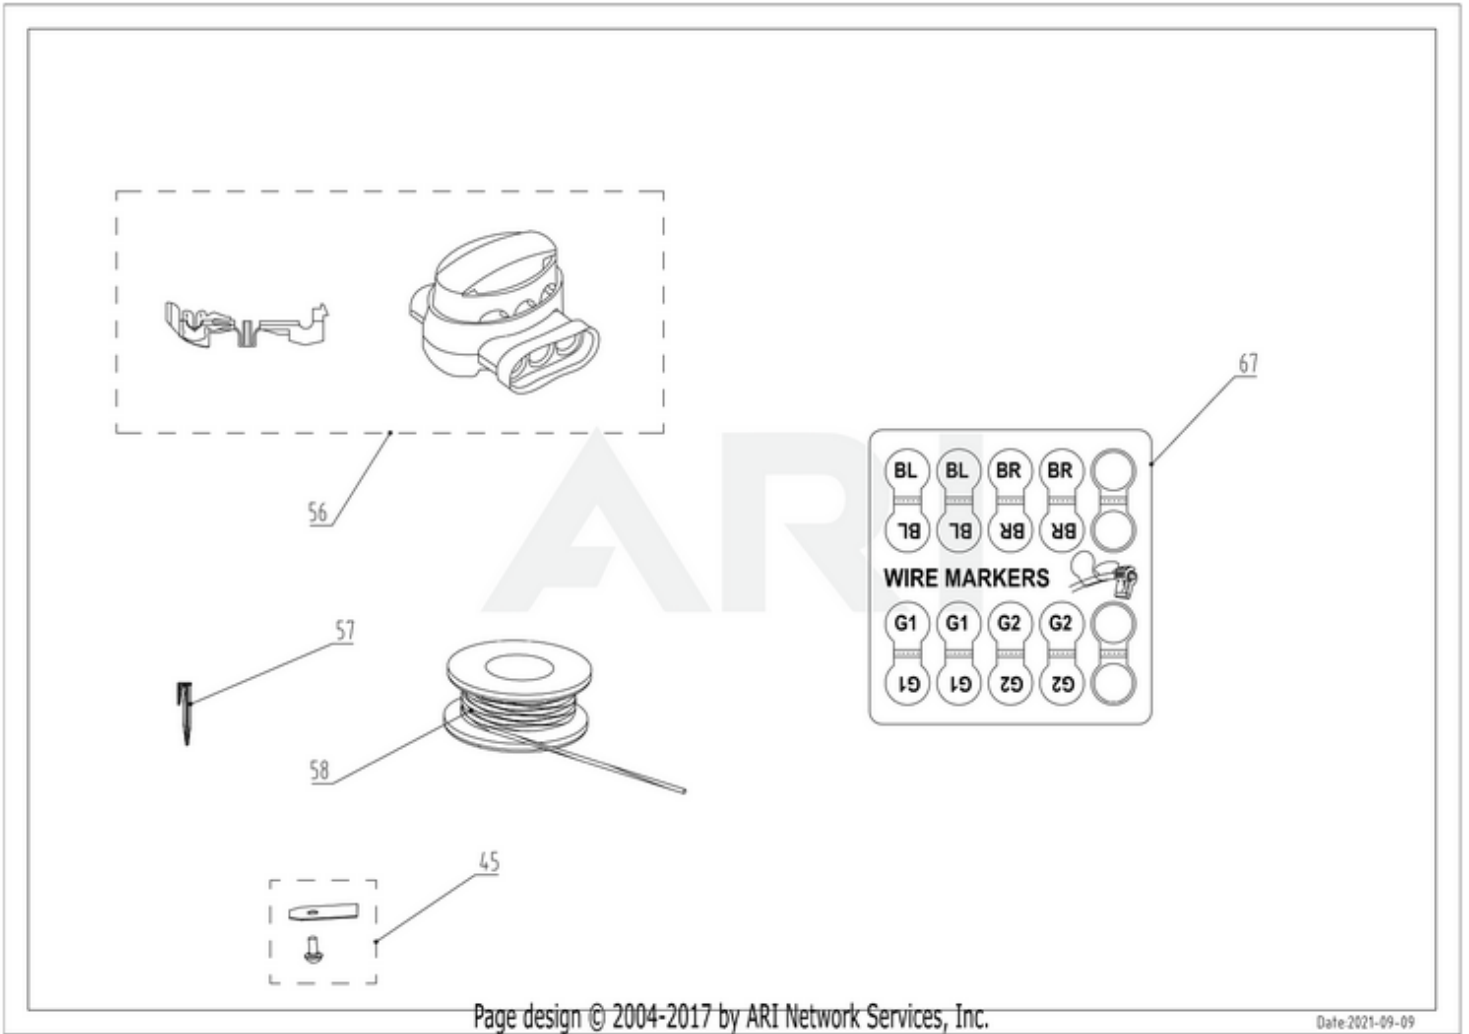

RM2700D 2503486 6952909078502 - 07 Connectors

Ref #	Part #	Description	Qty	Context Note
45	2908686	Robotic Blades(Cramer)	1	Sold as accessoy with blister package, ready for store
45	RA333092355	Blade Assembly	1	Sold as spare part with generic package
56	RA365602355	Robotic Connector Kit	1	Sold as spare part with generic package
57	RA341412355	Robotic Wirepegs	1	Sold as spare part with generic package
58	RA364602355	Robotic Loopwire, 100m	1	Sold as spare part with generic package
67	R0101587-00	Wire Marker	1	SET