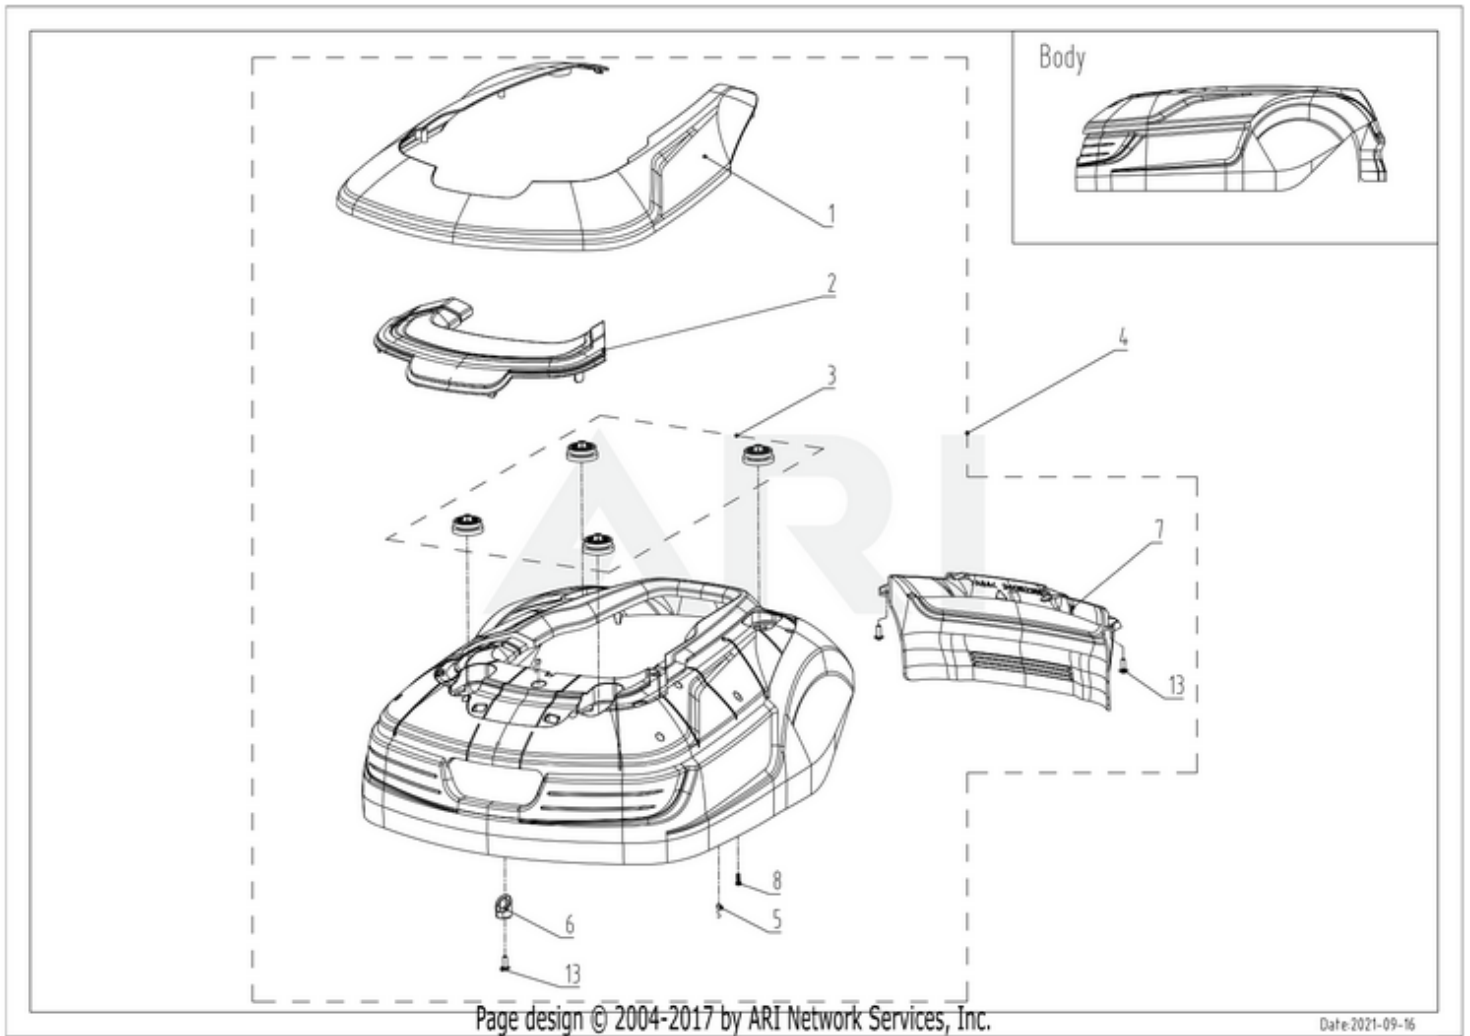

RM2700D 2503486 6952909078502 - 01 Overview

Page design © 2004-2017 by ARI Network Services, Inc.

Date: 2021-09-16

RM2700D 2503486 6952909078502 - 02 Body

Ref #	Part #	Description	Qty	Context Note
1	R0101759-00	Body Décor (Cramer from m/2022)	1	SET
2	R0101760-00	Body Logo (Cramer from m/2022)	1	SET
3	RA342082355	Cap Snaploc Assembly	1	SET
4	R0101769-00	Body Assembly (Cramer from m/2022)	1	SET
5	RA339012355	Magnet Assembly	1	SET
6	RA342092355	Body Rubber Stop Assembly	1	SET
7	RA341352355AC	Body Rear Assembly (Cramer)	1	SET
8	RA32205836	Screw ST4.2*12-F Assembly(10pcs)	1	SET
13	RA322042355	Screw ST5*15 Assembly(10pcs)	1	SET

RM2700D 2503486 6952909078502 - 03 Upper Chassi

Ref #	Part #	Description	Qty	Context Note
8	RA32205836	Screw ST4.2*12-F Assembly(10pcs)	1	SET
9	RA362072355	Collision Sensor Board Assembly	1	SET
10	RA341061563	Tie Assembly(10pcs)	1	SET
11	RA342112355	Rubber Cap Assembly	1	SET
12	RA349032355	Air Filter Assembly	1	SET
13	RA322042355	Screw ST5*15 Assembly(10pcs)	1	SET
14	RA341302355	Height Scale Cover Assembly (GW, Cramer from m/2022)	1	SET
15	RA341312355	Height Adjustment Knob Assembly	1	SET
16	R0101762-00	Start/Stop Button Assembly (Cramer from m/2022)	1	SET
17	RA310332355	Inner Start/Stop Button Assembly	1	SET
18	R0100876-00	Suspension Assembly (from m/2021)	1	
19	R0101763-00	Chassis Upper Assembly (Cramer from m/2022)	1	SET
20	R0101598-00	Communication Board 3 Assembly	1	SET
59	RA381111586	Overlay (Cramer)	1	SET
60	RA381022355B	Dealer Warranty Seal Sticker Assembly(10pcs)	1	SET
70	R0101599-00	Communication Board Cable 1 Assembly	1	SET