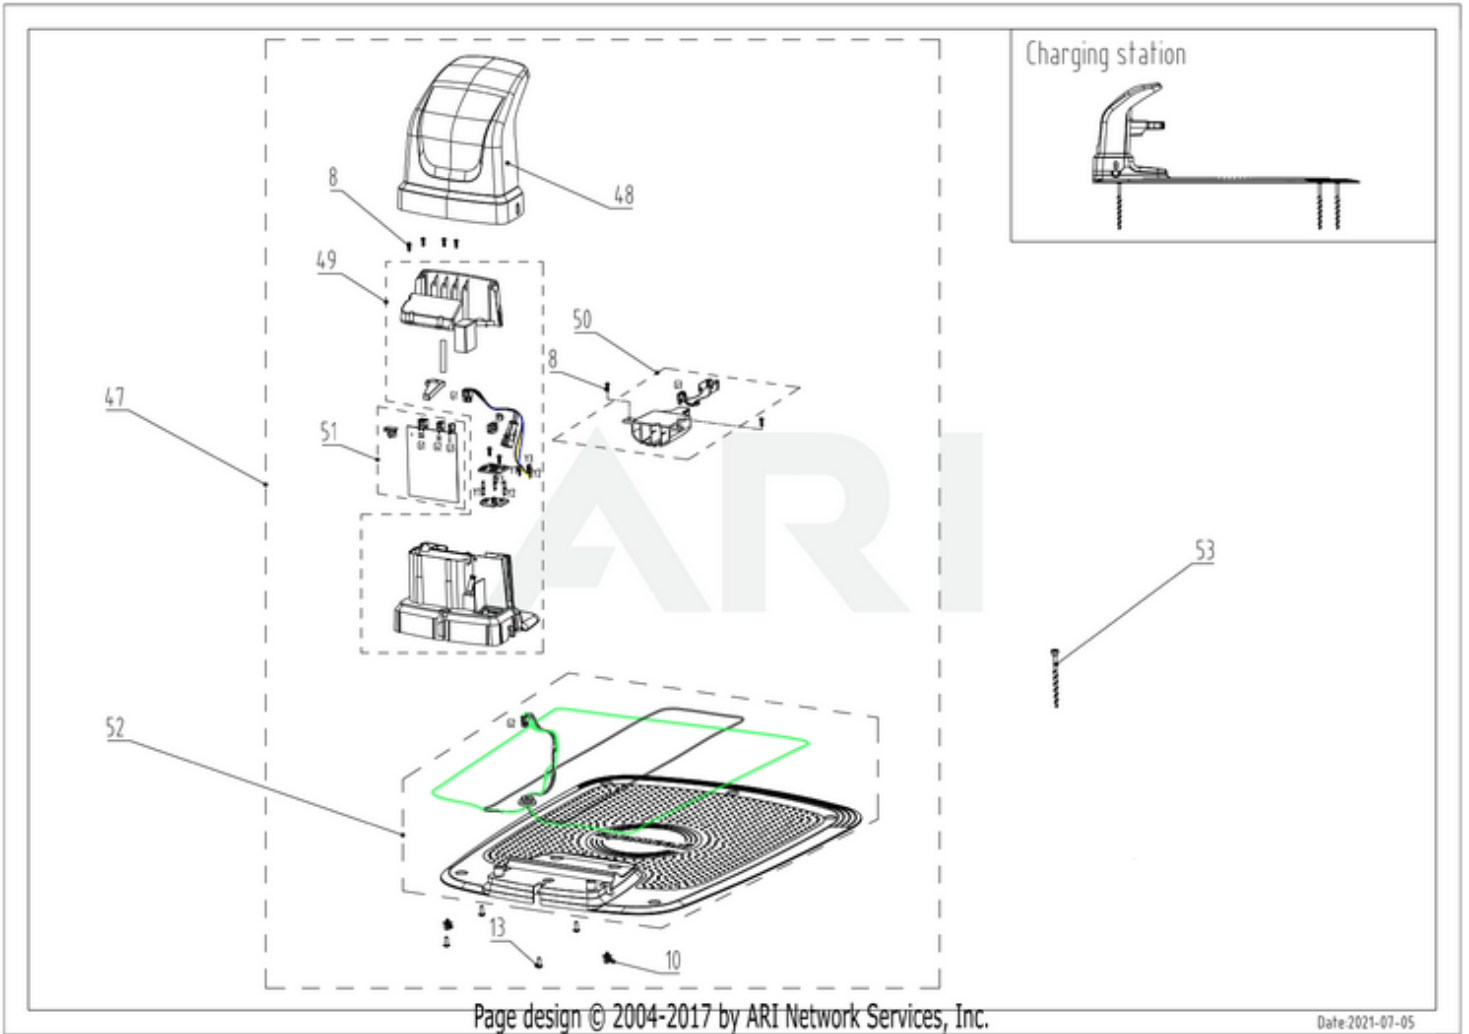

RM2700D 2503486 6952909078502 - 05 Charging Station

Page design © 2004-2017 by ARI Network Services, Inc.

Date: 2021-07-05

Ref #	Part #	Description	Qty	Context	Note
8	RA32205836	Screw ST4.2*12-F Assembly(10pcs)	1	SET	
10	RA341061563	Tie Assembly(10pcs)	1	SET	
13	RA322042355	Screw ST5*15 Assembly(10pcs)	1	SET	
47	RA310023444	Charging Station Assembly(Cramer)	1	SET	
48	RA341632355	CS Hood Assembly	1	SET	
49	RA310632355	CS Tower Assembly	1	SET	
49	R0100363-00	CS Tower Assembly	1	SET	
50	RA310602355	CS Nozzle Wiring Assembly	1	SET	
51	R0100365-00	CS Board 1 Assembly	1	SET	
52	R0100364-00	CS Plate Assembly	1	SET	
53	RA341231173	Charging Station Screw Assembly	1	SET