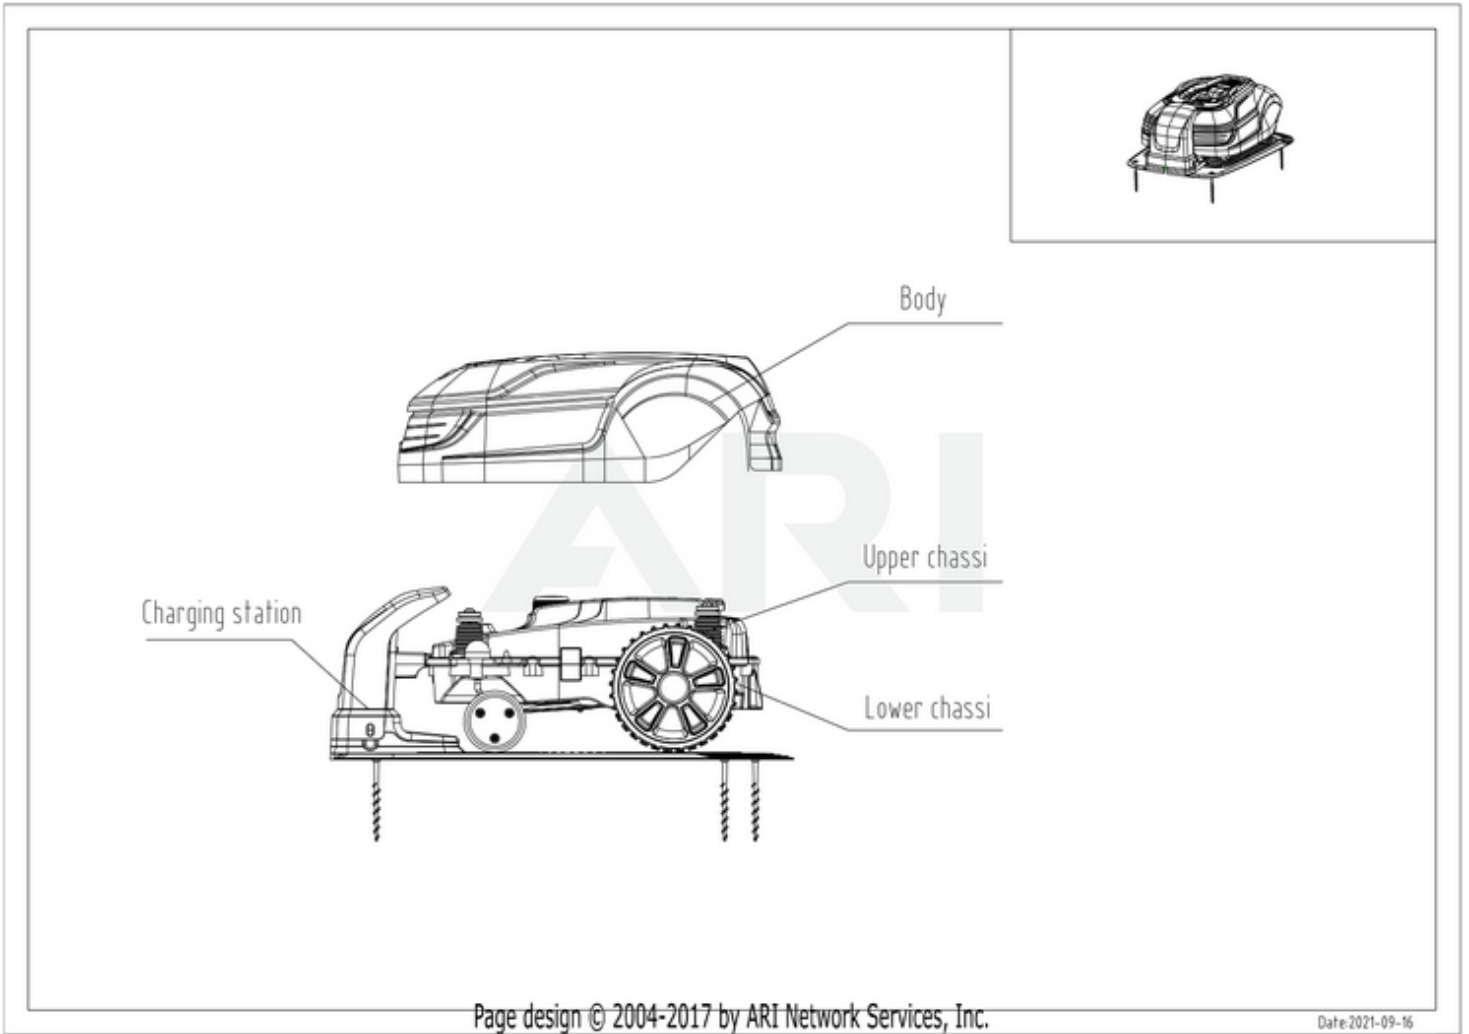

RM2700D 2503486 6952909078502 - 01 Overview

Page design © 2004-2017 by ARI Network Services, Inc.

Date: 2021-09-16

RM2700D 2503486 6952909078502 - 02 Body

Ref #	Part #	Description	Qty	Context Note
1	R0101759-00	Body Décor (Cramer from m/2022)	1	SET
2	R0101760-00	Body Logo (Cramer from m/2022)	1	SET
3	RA342082355	Cap Snaploc Assembly	1	SET
4	R0101769-00	Body Assembly (Cramer from m/2022)	1	SET
5	RA339012355	Magnet Assembly	1	SET
6	RA342092355	Body Rubber Stop Assembly	1	SET
7	RA341352355AC	Body Rear Assembly (Cramer)	1	SET
8	RA32205836	Screw ST4.2*12-F Assembly(10pcs)	1	SET
13	RA322042355	Screw ST5*15 Assembly(10pcs)	1	SET

RM2700D 2503486 6952909078502 - 03 Upper Chassi

Ref #	Part #	Description	Qty	Context Note
8	RA32205836	Screw ST4.2*12-F Assembly(10pcs)	1	SET
9	RA362072355	Collision Sensor Board Assembly	1	SET
10	RA341061563	Tie Assembly(10pcs)	1	SET
11	RA342112355	Rubber Cap Assembly	1	SET
12	RA349032355	Air Filter Assembly	1	SET
13	RA322042355	Screw ST5*15 Assembly(10pcs)	1	SET
14	RA341302355	Height Scale Cover Assembly (GW, Cramer from m/2022)	1	SET
15	RA341312355	Height Adjustment Knob Assembly	1	SET
16	R0101762-00	Start/Stop Button Assembly (Cramer from m/2022)	1	SET
17	RA310332355	Inner Start/Stop Button Assembly	1	SET
18	R0100876-00	Suspension Assembly (from m/2021)	1	
19	R0101763-00	Chassis Upper Assembly (Cramer from m/2022)	1	SET
20	R0101598-00	Communication Board 3 Assembly	1	SET
59	RA381111586	Overlay (Cramer)	1	SET
60	RA381022355B	Dealer Warranty Seal Sticker Assembly(10pcs)	1	SET
70	R0101599-00	Communication Board Cable 1 Assembly	1	SET