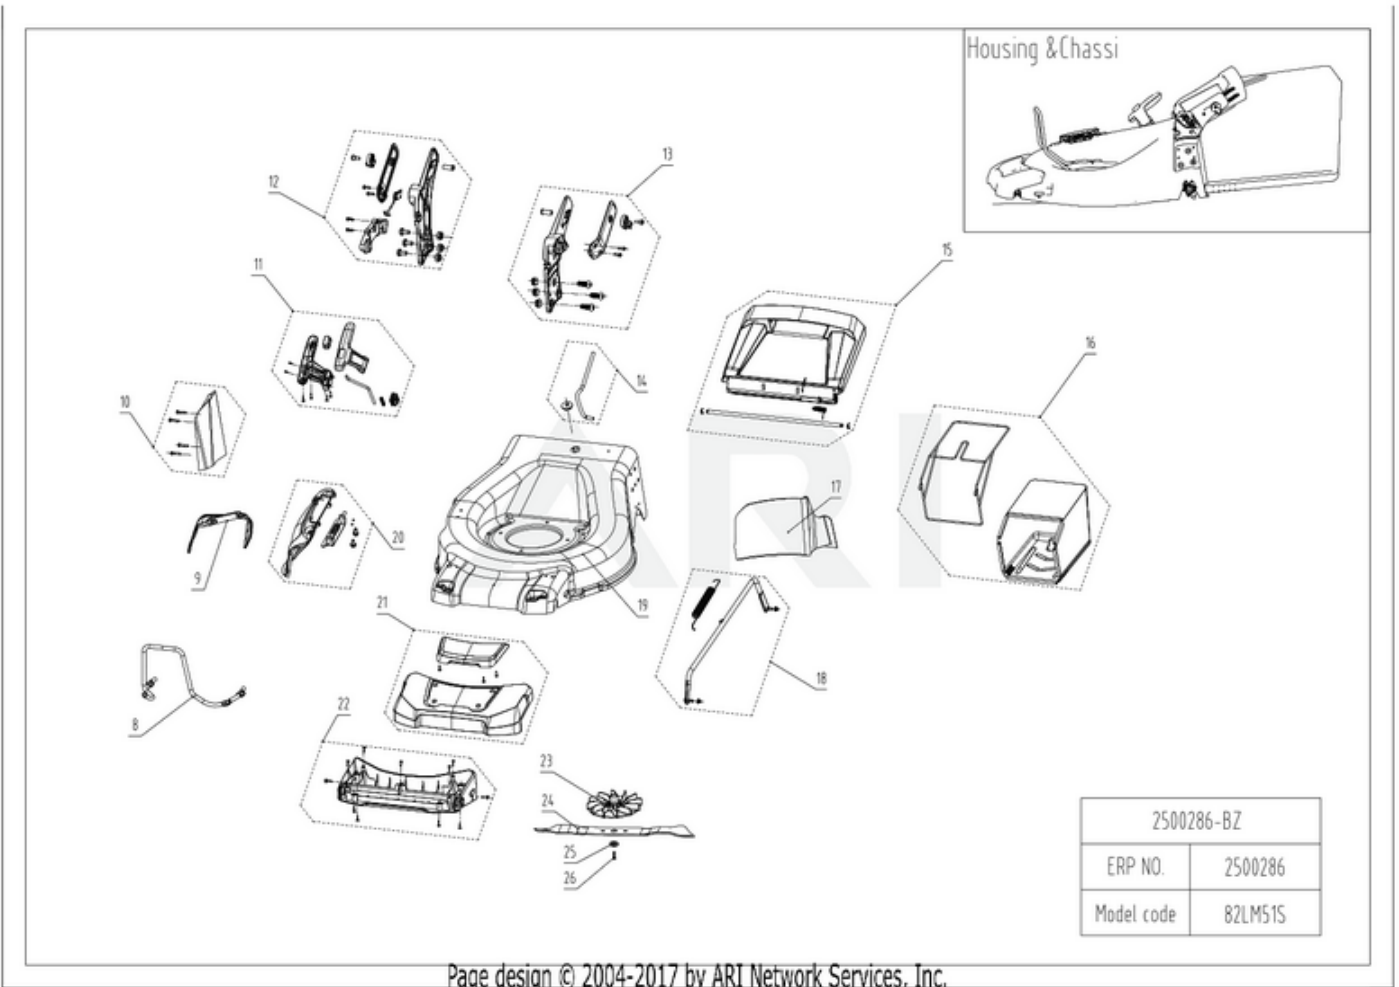

82V 51cm SP Mower 82LM51S 2500286 6952909025704 - Housing & Chassi