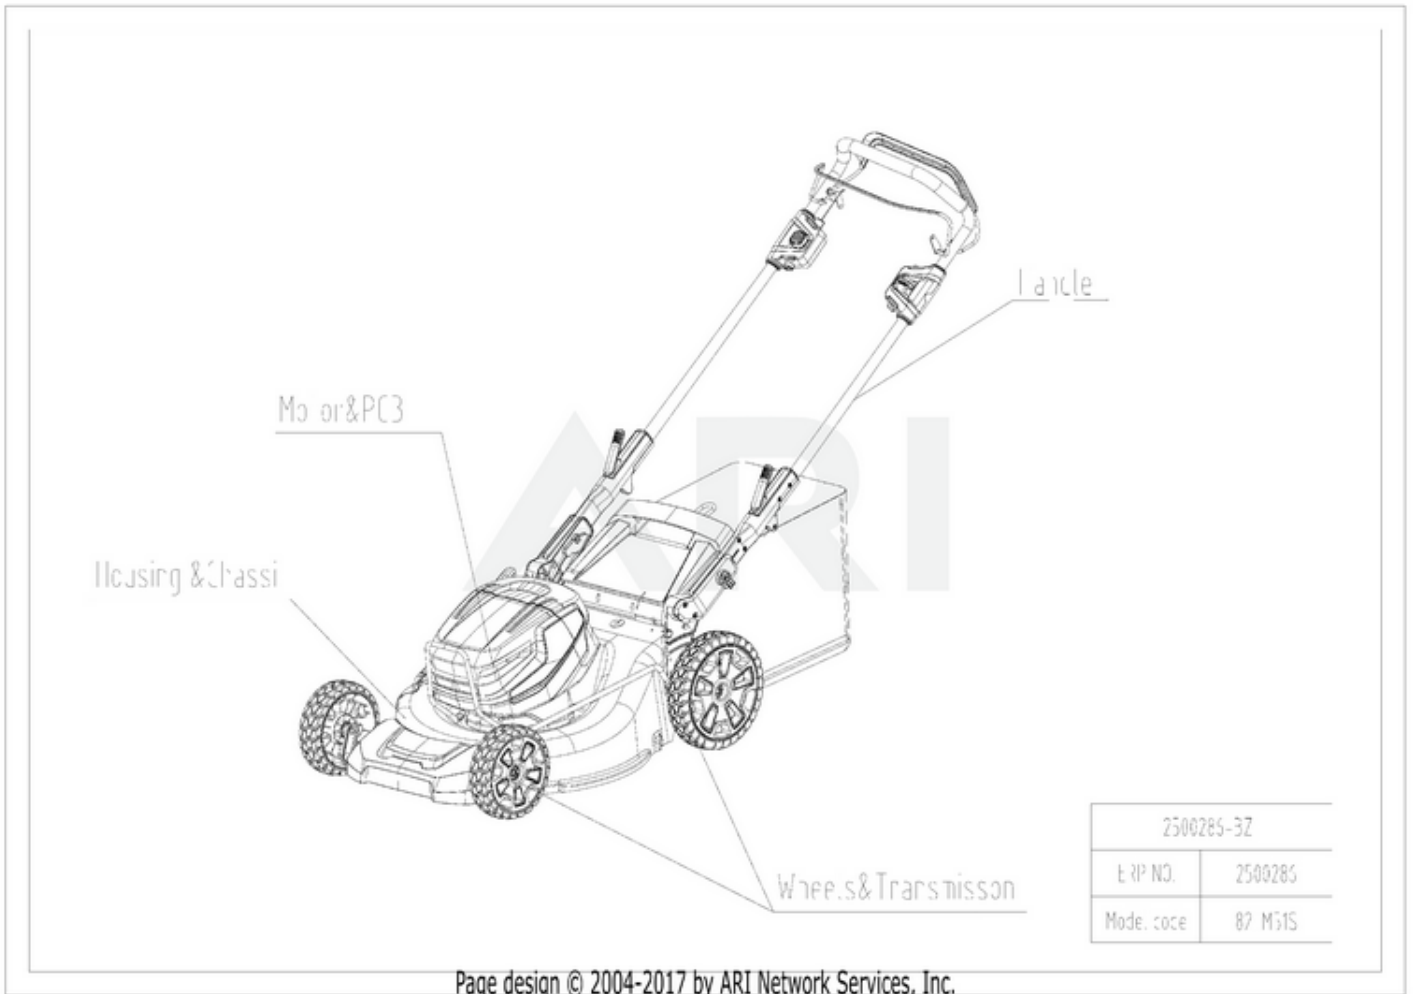

82V 51cm SP Mower 82LM51S 2500286 6952909025704 - 2500286-Exploded view

Page design © 2004-2017 by ARI Network Services, Inc.

82V 51cm SP Mower 82LM51S 2500286 6952909025704 - Handle

Page design © 2004-2017 by ARI Network Services, Inc.

Ref #	Part #	Description	Qty	Context	Note
1	RA311112375	New folding push rod fixed assembly(right)	1		Set
		Pressing handle	1		
		Insulating sleeve left shell	1		
		Insulating sleeve right shell	1		
		Handle	1		
		Connecting pin	1		
		Bolt M5x30	2		
		Push rod fixed support 1(right)	1		
		Bolt M5x10	4		
		Push rod fixed support 2(right)	1		
		Cotter pin	1		
		Slide piece	1		
		Slider connecting rod	1		
		Spring	2		
		Limited tooth slider	1		
2	RA311162375	Switch box assembly	1		Set
		Heat shrinkable tube	10		
		Wire(yellow)	5		
		Start cable	1		
		Screw	1		
		Screw ST4.2*25-F	2		
		Screw ST4.2*20-C	2		
		Screw ST4*16-F	2		
		kobalt slider	1		
		Shaft	1		
		Spring	1		
		Connect plate	1		
		Spring	1		
		Spring	1		
		Switch box Top cover	1		
		Switch box Bottom cover	1		
		Spring seat	1		
		Inner wire-pressing plate	1		
		Sliding block	1		
		Button	1		
		Switch box insert	1		
		Indenter	1		
		Switch	1		
		Wire	1		
3	RA333102378	Upper rod NEW (2018/12)	1		Set
4	RA333112378	Lower rod NEW (2018/12)	1		Set
5	RA333022375	Upper handle-rod assembly	1		Set
		Rubber handle	1		
		Upper handle-rod	1		
		Rod sleeve	4		
6	RA311172375	Speed-control switch box assembly	1		Set
		Start cable	1		
		Screw ST4.2*25-F	4		
		Screw ST4*16-F	3		
		Locating pin	2		
		Spring	1		