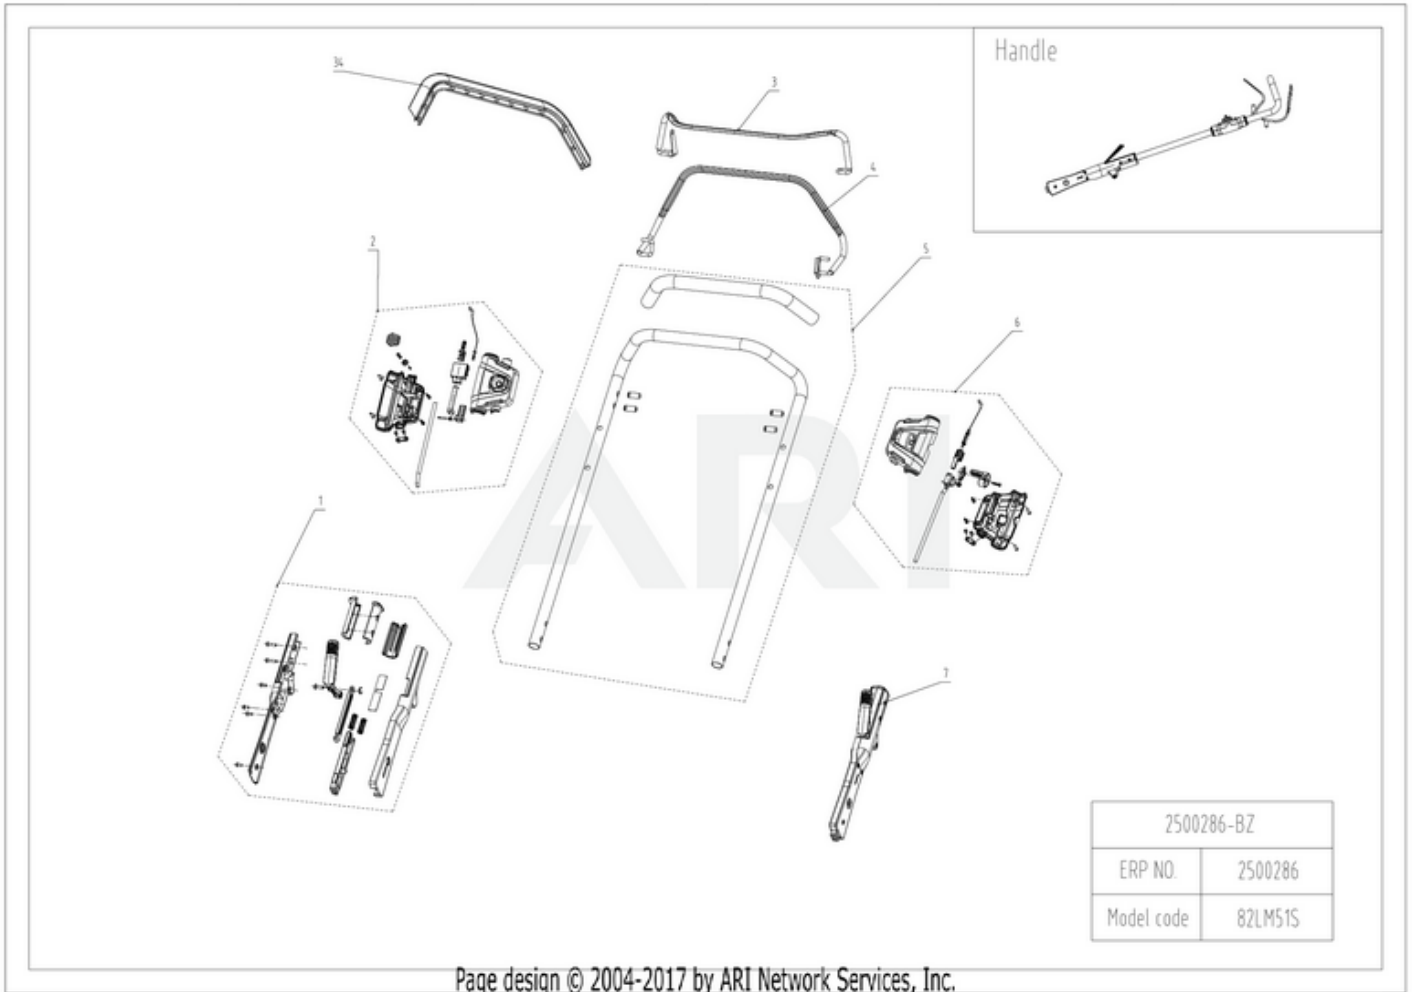

82V 51cm SP Mower 82LM51S 2500286 6952909025704 - Handle

Page design © 2004-2017 by ARI Network Services, Inc.