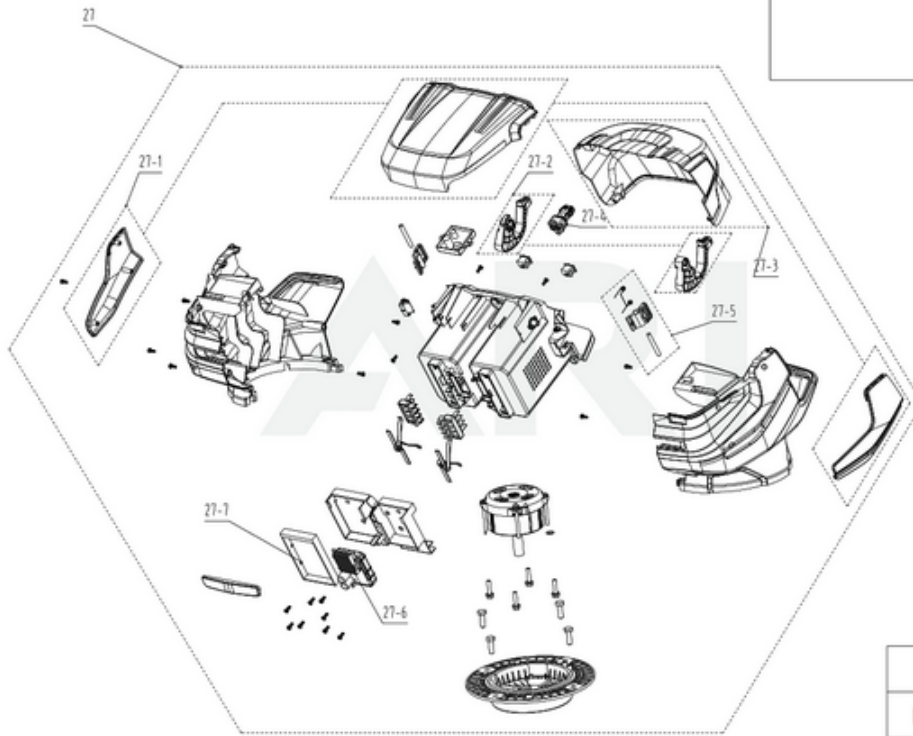

82V 51cm SP Mower 82LM51S 2500286 6952909025704 - Motor&PCB

Motor&PCB

2500286-BZ	
ERP NO.	2500286
Model code	82LM51S

Page design © 2004-2017 by ARI Network Services, Inc.