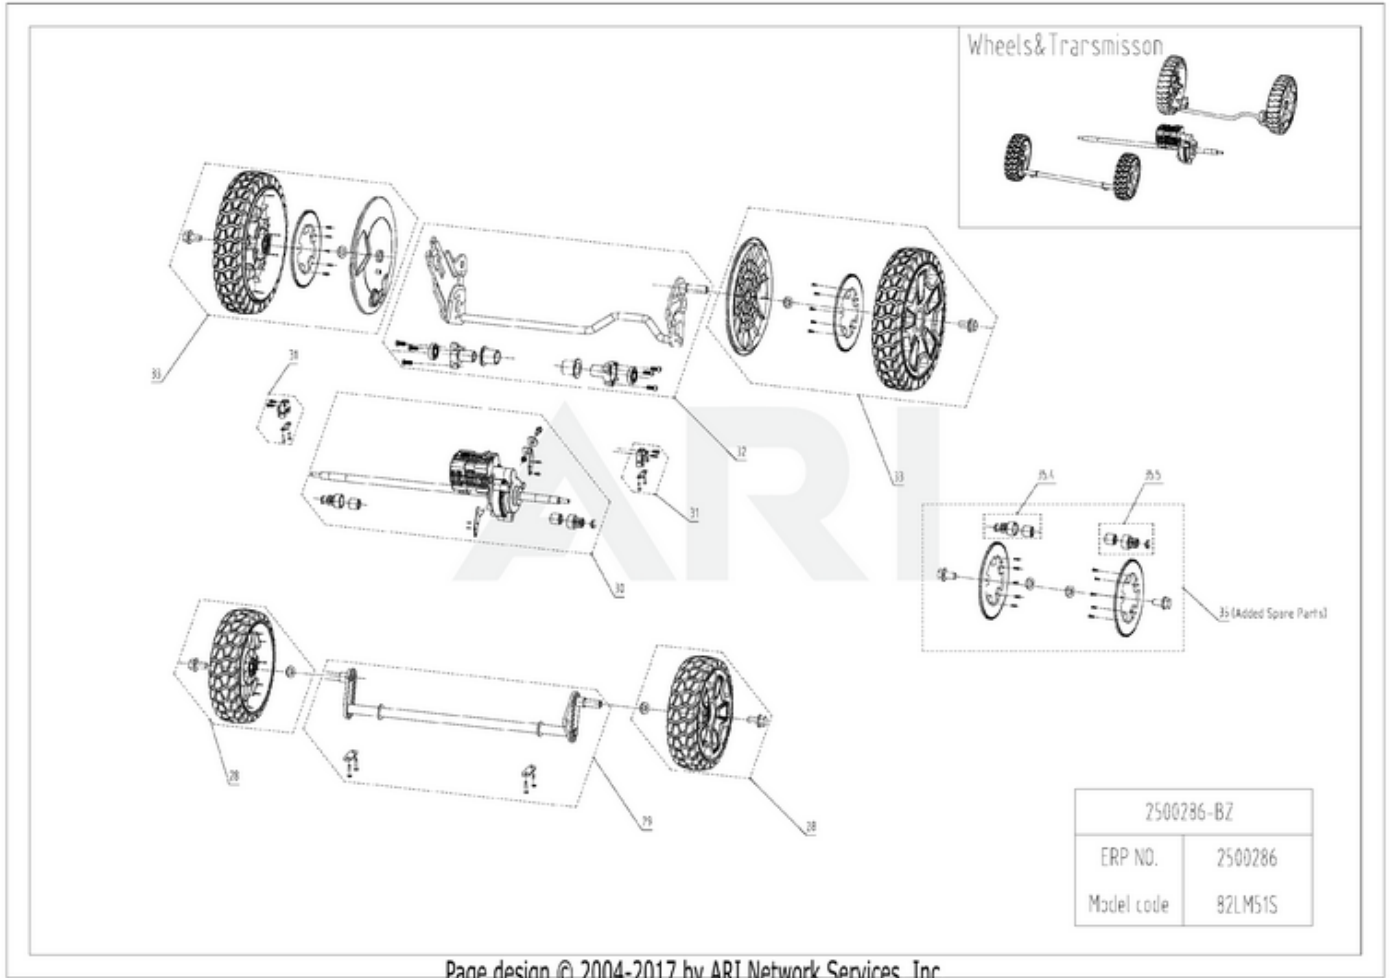

82V 51cm SP Mower 82LM51S 2500286 6952909025704 - Wheel&Transmission