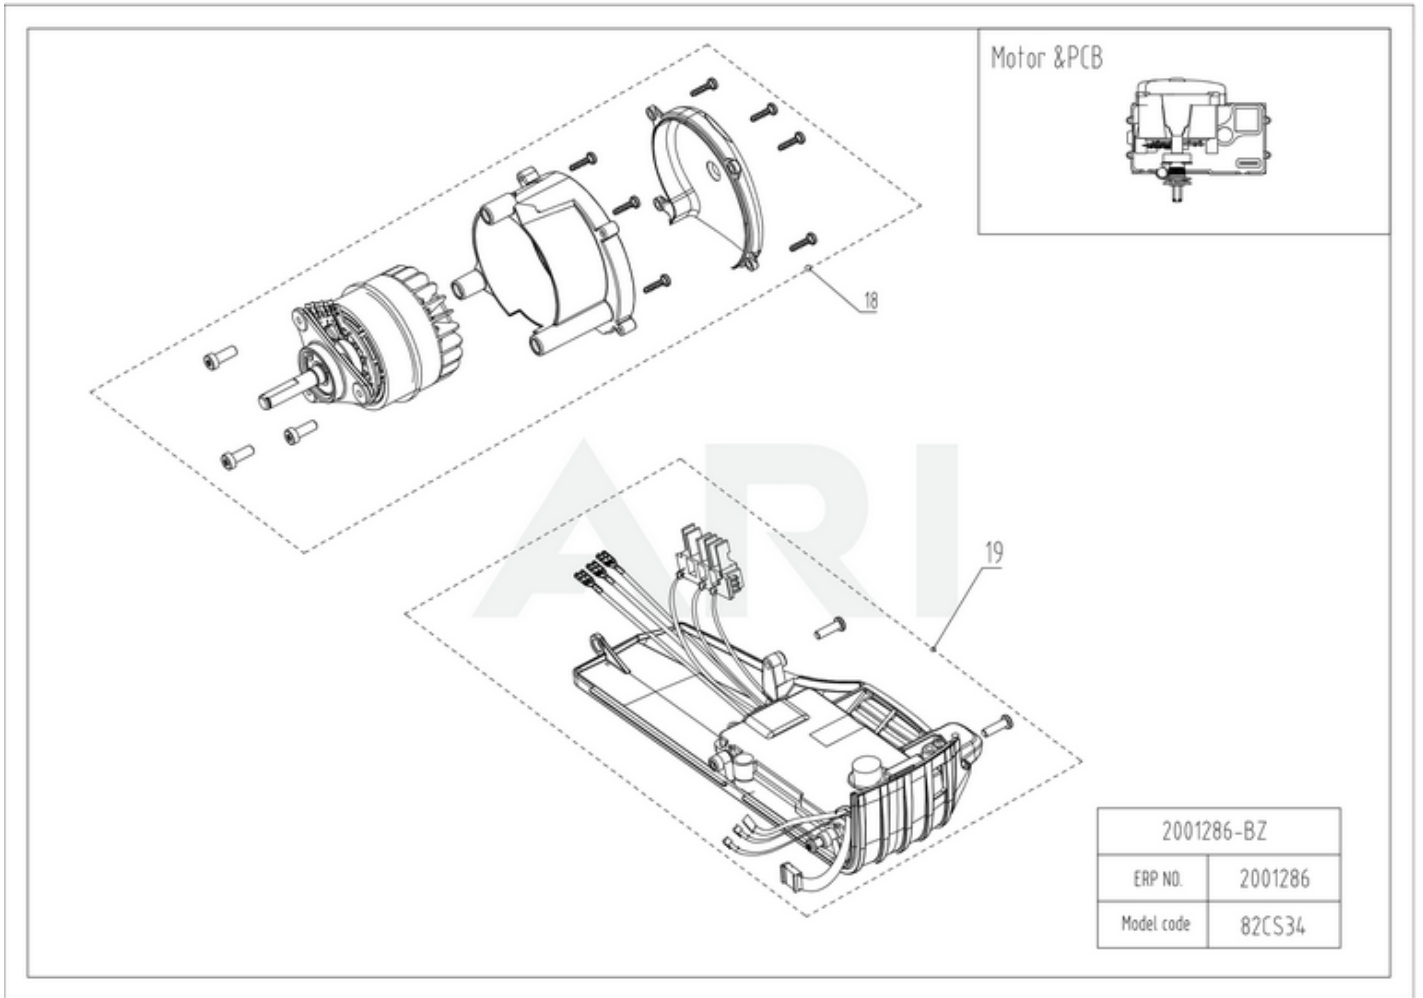

82V Chainsaw 82CS34 2001286 6952909077932 - 01 Overview

Rendered by ARI Network Services, Inc.

82V Chainsaw 82CS34 2001286 6952909077932 - 02 Housing

Rendered by ARI Network Services, Inc.

Ref #	Part #	Description	Qty	Context	Note
1	RA333001890	Spanner	1		Set
2	R0102196-00	Side cover assembly	1		Set
3	RA311002031	Oil pump assembly	1		Set
4	R0102197-00	Guard assembly	1		Set
5	RA341082031	Oil Tank assembly	1		Set
6	R0102198-00	Oil Tank cover assembly	1		Set
7	R0102199-00	Housing assembly	1		Set
8	R0102200-00	Battery Pack Release Button Assembly	1		Set
9	R0102202-00	Battery box assembly	1		Set
10	RA361022031	Switch panel	1		Set
11	R0102203-00	Switch Trigger Assembly	1		Set
12	R0102205-00	Switch1	1		Set
13	RA363001725D	Signal Switch assembly	1		Set
14	R0102207-00	Brake assembly	1		Set
15	R0102208-00	Tensioning assembly	1		Set
16	R0102210-00	Sprocket Assembly	1		Set
17	R0102260-00	Dustproof assembly	1		Set

82V Chainsaw 82CS34 2001286 6952909077932 - 03 Motor & PCB

Rendered by ARI Network Services, Inc.

Ref #	Part #	Description	Qty	Context	Note
18	RA361012015C	Motor assembly	1	Set	
19	R0102212-00	PCB housing assembly	1	Set	

82V Chainsaw 82CS34 2001286 6952909077932 - 04 Handle

2001286-BZ	
ERP NO.	2001286
Model code	82CS34

Rendered by ARI Network Services, Inc.

Ref #	Part #	Description	Qty	Context	Note
20	R0102218-00	Auxiliary handle assembly	1		Set

82V Chainsaw 82CS34 2001286 6952909077932 - 05 Chain & Bar

Rendered by ARI Network Services, Inc.

Ref #	Part #	Description	Qty	Context	Note
21	R0102220-00	Sheath	1	Set	
22	2901886	CR 13" replacement bar	1	Set	
22	2901986	CR 15" replacement bar OPTION	1	Set	
22	2902086	CR 18" replacement bar OPTION	1	Set	
23	2902186	13", 0,325" Pitch, 1,3mm Gauge	1	Set	
23	2902286	15", 0,325" Pitch, 1,3mm Gauge OPTION	1	Set	
23	2902386	18", 0,325" Pitch, 1,3mm Gauge OPTION	1	Set	