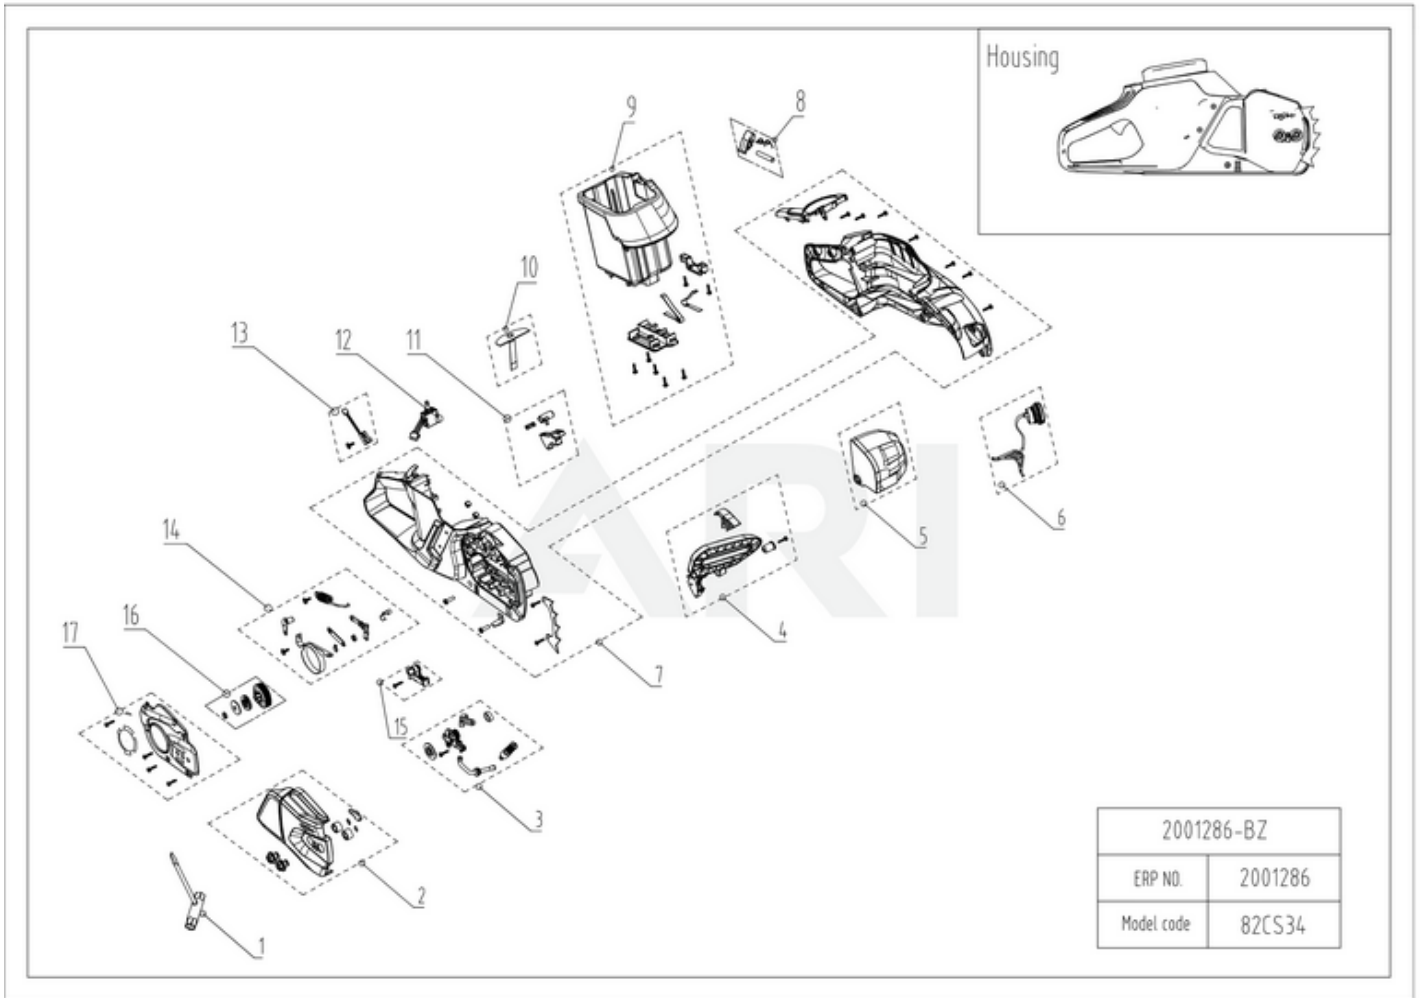

82V Chainsaw 82CS34 2001286 6952909077932 - 01 Overview

Rendered by ARI Network Services, Inc.

82V Chainsaw 82CS34 2001286 6952909077932 - 02 Housing

Rendered by ARI Network Services, Inc.

Ref #	Part #	Description	Qty	Context	Note
1	RA333001890	Spanner	1		Set
2	R0102196-00	Side cover assembly	1		Set
3	RA311002031	Oil pump assembly	1		Set
4	R0102197-00	Guard assembly	1		Set
5	RA341082031	Oil Tank assembly	1		Set
6	R0102198-00	Oil Tank cover assembly	1		Set
7	R0102199-00	Housing assembly	1		Set
8	R0102200-00	Battery Pack Release Button Assembly	1		Set
9	R0102202-00	Battery box assembly	1		Set
10	RA361022031	Switch panel	1		Set
11	R0102203-00	Switch Trigger Assembly	1		Set
12	R0102205-00	Switch1	1		Set
13	RA363001725D	Signal Switch assembly	1		Set
14	R0102207-00	Brake assembly	1		Set
15	R0102208-00	Tensioning assembly	1		Set
16	R0102210-00	Sprocket Assembly	1		Set
17	R0102260-00	Dustproof assembly	1		Set

82V Chainsaw 82CS34 2001286 6952909077932 - 03 Motor & PCB

Rendered by ARI Network Services, Inc.

Ref #	Part #	Description	Qty	Context	Note
18	RA361012015C	Motor assembly	1	Set	
19	R0102212-00	PCB housing assembly	1	Set	

82V Chainsaw 82CS34 2001286 6952909077932 - 04 Handle

2001286-BZ	
ERP NO.	2001286
Model code	82CS34

Rendered by ARI Network Services, Inc.

Ref #	Part #	Description	Qty	Context	Note
20	R0102218-00	Auxiliary handle assembly	1		Set

82V Chainsaw 82CS34 2001286 6952909077932 - 05 Chain & Bar

Rendered by ARI Network Services, Inc.

Ref #	Part #	Description	Qty	Context	Note
21	R0102220-00	Sheath	1	Set	
22	2901886	CR 13" replacement bar	1	Set	
22	2901986	CR 15" replacement bar OPTION	1	Set	
22	2902086	CR 18" replacement bar OPTION	1	Set	
23	2902186	13", 0,325" Pitch, 1,3mm Gauge	1	Set	
23	2902286	15", 0,325" Pitch, 1,3mm Gauge OPTION	1	Set	
23	2902386	18", 0,325" Pitch, 1,3mm Gauge OPTION	1	Set	