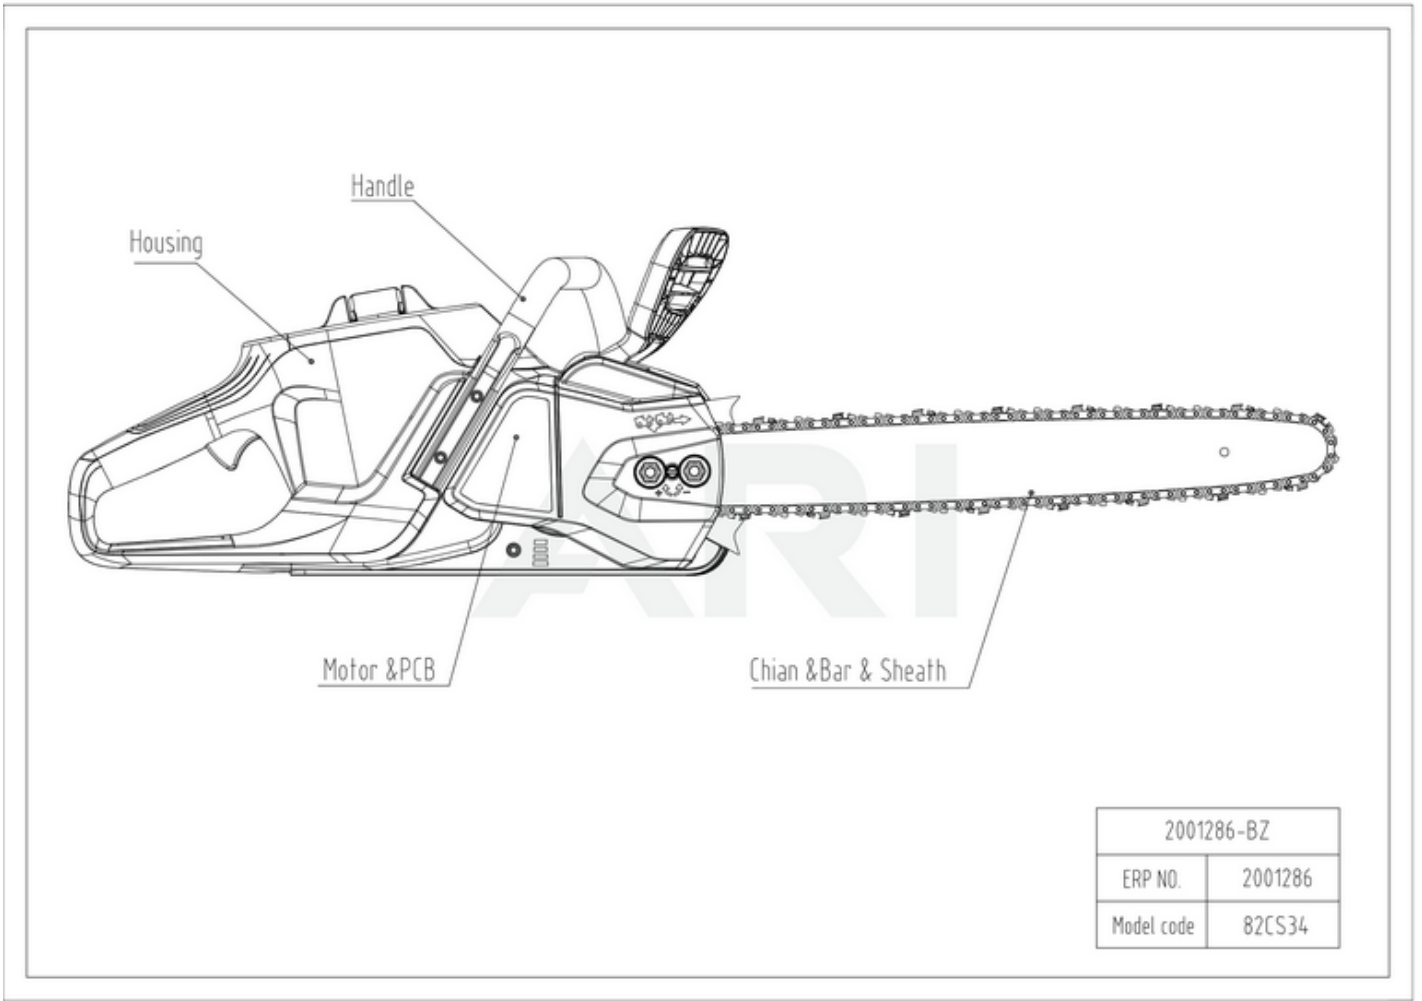

82V Chainsaw 82CS34 2001286 6952909077932 - 01 Overview

Rendered by ARI Network Services, Inc.

82V Chainsaw 82CS34 2001286 6952909077932 - 02 Housing

Rendered by ARI Network Services, Inc.

Ref #	Part #	Description	Qty	Context	Note
1	RA333001890	Spanner	1		Set
2	R0102196-00	Side cover assembly	1		Set
3	RA311002031	Oil pump assembly	1		Set
4	R0102197-00	Guard assembly	1		Set
5	RA341082031	Oil Tank assembly	1		Set
6	R0102198-00	Oil Tank cover assembly	1		Set
7	R0102199-00	Housing assembly	1		Set
8	R0102200-00	Battery Pack Release Button Assembly	1		Set
9	R0102202-00	Battery box assembly	1		Set
10	RA361022031	Switch panel	1		Set
11	R0102203-00	Switch Trigger Assembly	1		Set
12	R0102205-00	Switch1	1		Set
13	RA363001725D	Signal Switch assembly	1		Set
14	R0102207-00	Brake assembly	1		Set
15	R0102208-00	Tensioning assembly	1		Set
16	R0102210-00	Sprocket Assembly	1		Set
17	R0102260-00	Dustproof assembly	1		Set

82V Chainsaw 82CS34 2001286 6952909077932 - 03 Motor & PCB

Rendered by ARI Network Services, Inc.

Ref #	Part #	Description	Qty	Context	Note
18	RA361012015C	Motor assembly	1	Set	
19	R0102212-00	PCB housing assembly	1	Set	

82V Chainsaw 82CS34 2001286 6952909077932 - 04 Handle

2001286-BZ	
ERP NO.	2001286
Model code	82CS34

Rendered by ARI Network Services, Inc.

Ref #	Part #	Description	Qty	Context	Note
20	R0102218-00	Auxiliary handle assembly	1		Set

82V Chainsaw 82CS34 2001286 6952909077932 - 05 Chain & Bar

Rendered by ARI Network Services, Inc.

Ref #	Part #	Description	Qty	Context	Note
21	R0102220-00	Sheath	1	Set	
22	2901886	CR 13" replacement bar	1	Set	
22	2901986	CR 15" replacement bar OPTION	1	Set	
22	2902086	CR 18" replacement bar OPTION	1	Set	
23	2902186	13", 0,325" Pitch, 1,3mm Gauge	1	Set	
23	2902286	15", 0,325" Pitch, 1,3mm Gauge OPTION	1	Set	
23	2902386	18", 0,325" Pitch, 1,3mm Gauge OPTION	1	Set	