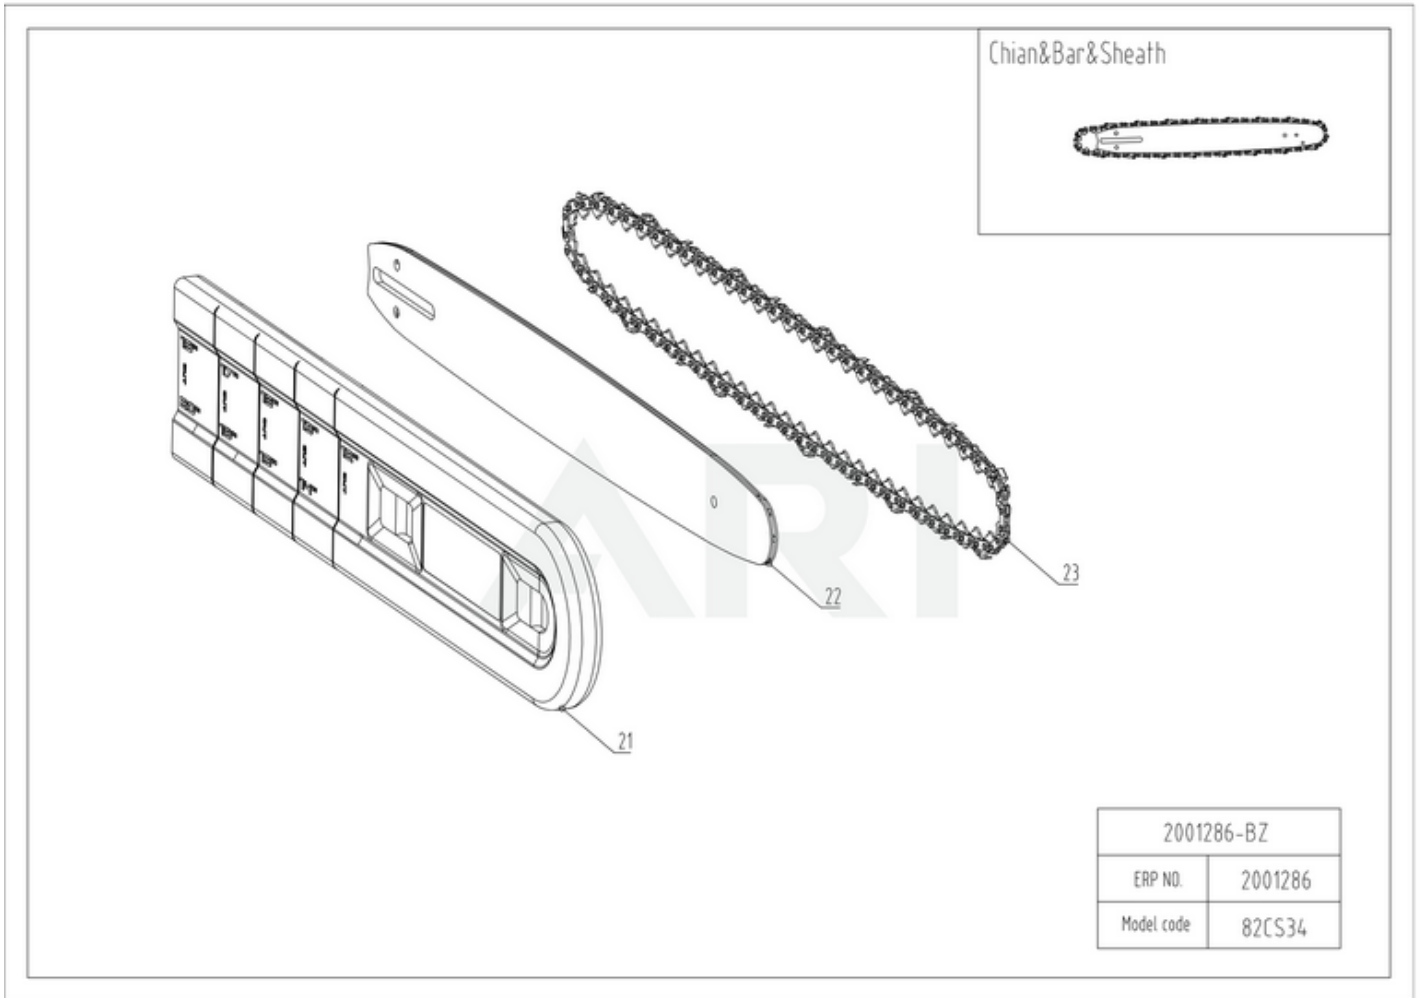

82V Chainsaw 82CS34 2001286 6952909077932 - 01 Overview

Rendered by ARI Network Services, Inc.

82V Chainsaw 82CS34 2001286 6952909077932 - 02 Housing

Rendered by ARI Network Services, Inc.

Ref #	Part #	Description	Qty	Context	Note
1	RA333001890	Spanner	1		Set
2	R0102196-00	Side cover assembly	1		Set
3	RA311002031	Oil pump assembly	1		Set
4	R0102197-00	Guard assembly	1		Set
5	RA341082031	Oil Tank assembly	1		Set
6	R0102198-00	Oil Tank cover assembly	1		Set
7	R0102199-00	Housing assembly	1		Set
8	R0102200-00	Battery Pack Release Button Assembly	1		Set
9	R0102202-00	Battery box assembly	1		Set
10	RA361022031	Switch panel	1		Set
11	R0102203-00	Switch Trigger Assembly	1		Set
12	R0102205-00	Switch1	1		Set
13	RA363001725D	Signal Switch assembly	1		Set
14	R0102207-00	Brake assembly	1		Set
15	R0102208-00	Tensioning assembly	1		Set
16	R0102210-00	Sprocket Assembly	1		Set
17	R0102260-00	Dustproof assembly	1		Set

82V Chainsaw 82CS34 2001286 6952909077932 - 04 Handle

2001286-BZ	
ERP NO.	2001286
Model code	82CS34

Rendered by ARI Network Services, Inc.

Ref #	Part #	Description	Qty	Context	Note
20	R0102218-00	Auxiliary handle assembly	1		Set

82V Chainsaw 82CS34 2001286 6952909077932 - 05 Chain & Bar

Rendered by ARI Network Services, Inc.

Ref #	Part #	Description	Qty	Context	Note
21	R0102220-00	Sheath	1	Set	
22	2901886	CR 13" replacement bar	1	Set	
22	2901986	CR 15" replacement bar OPTION	1	Set	
22	2902086	CR 18" replacement bar OPTION	1	Set	
23	2902186	13", 0,325" Pitch, 1,3mm Gauge	1	Set	
23	2902286	15", 0,325" Pitch, 1,3mm Gauge OPTION	1	Set	
23	2902386	18", 0,325" Pitch, 1,3mm Gauge OPTION	1	Set	