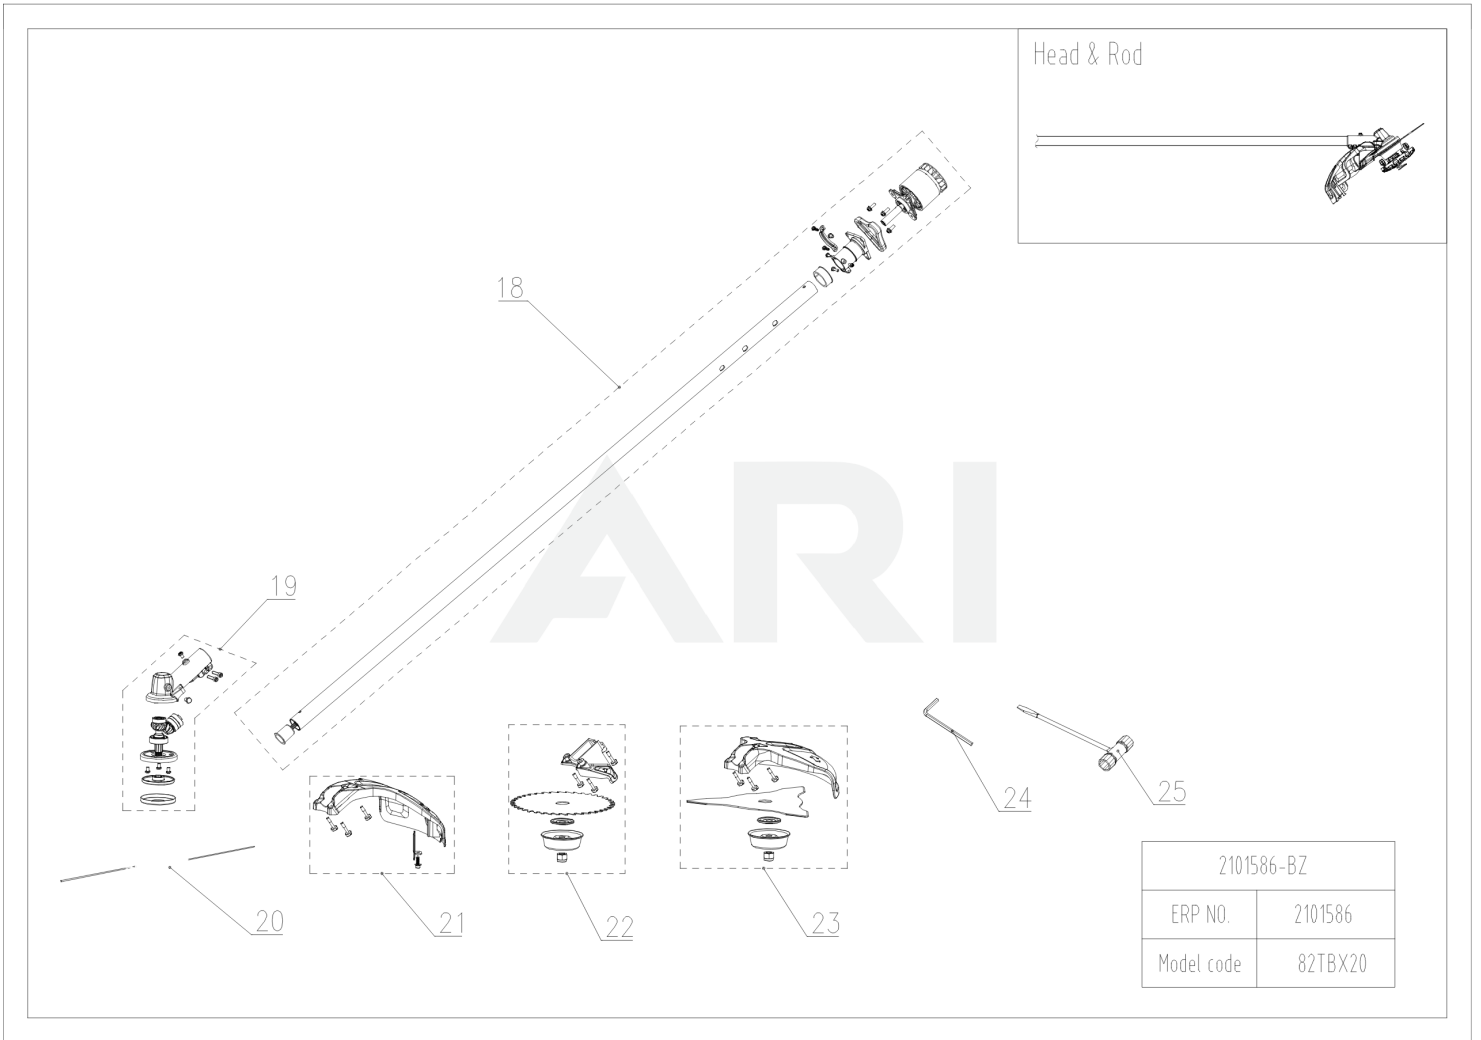

02 Handle Housing

Ref Number	Part Number	Part Description	Context Notes	Quantity
1	R0102312-00	Housing assembly	set	1
2	RA311112461	Release button	set	1
3	RA341192461	Release button press plate	set	1
4	R0102313-00	Battery Box Assembly	set	1
5	R0102314-00	PCB assembly	set	1

03 Handle

Rendered by ARI Network Services, Inc.

03 Handle

Ref Number	Part Number	Part Description	Context Notes	Quantity
6	R0102315-00	Retaining Plate assembly	SET	1
7	R0102316-00	Membrane Panel	SET	1
8	RA363022461A	Micro switch	SET	1
9	RA341092462	Toggle button	SET	1
10	R0102232-00	PCBA (String Trimmer)	SET	1
11	RA333072461	Reset spring	SET	1
12	RA341082462	Switch trigger	SET	1
13	RA363011807C	Speed switch assembly NEW (2018/12)	SET	1
14	RA341042462D	Horn handle assembly NEW (2018/12)	SET	1
15	R0102234-00	Ox horn tube	SET	1
16	R0102317-00	Knob	SET	1
17	RA311052464	Cattle pyramidal assembly	SET	1

04 Head Rod

Rendered by ARI Network Services, Inc.

04 Head Rod

Ref Number	Part Number	Part Description	Context Notes	Quantity
18	R0102318-00	Rod assembly	SET	1
19	R0102319-00	Gear box assembly	set	1
20	R0102320-00	String Head Assembly	set	1
21	R0102451-00	Guard assembly	SET	1
22	R0102321-00	Saw blade assembly	SET	1
23	R0102322-00	Cutting Blade Assembly	SET	1
24	R0100813-00	Spanner Assembly	SET	1
25	R0102323-00	Allen wrench	SET	1