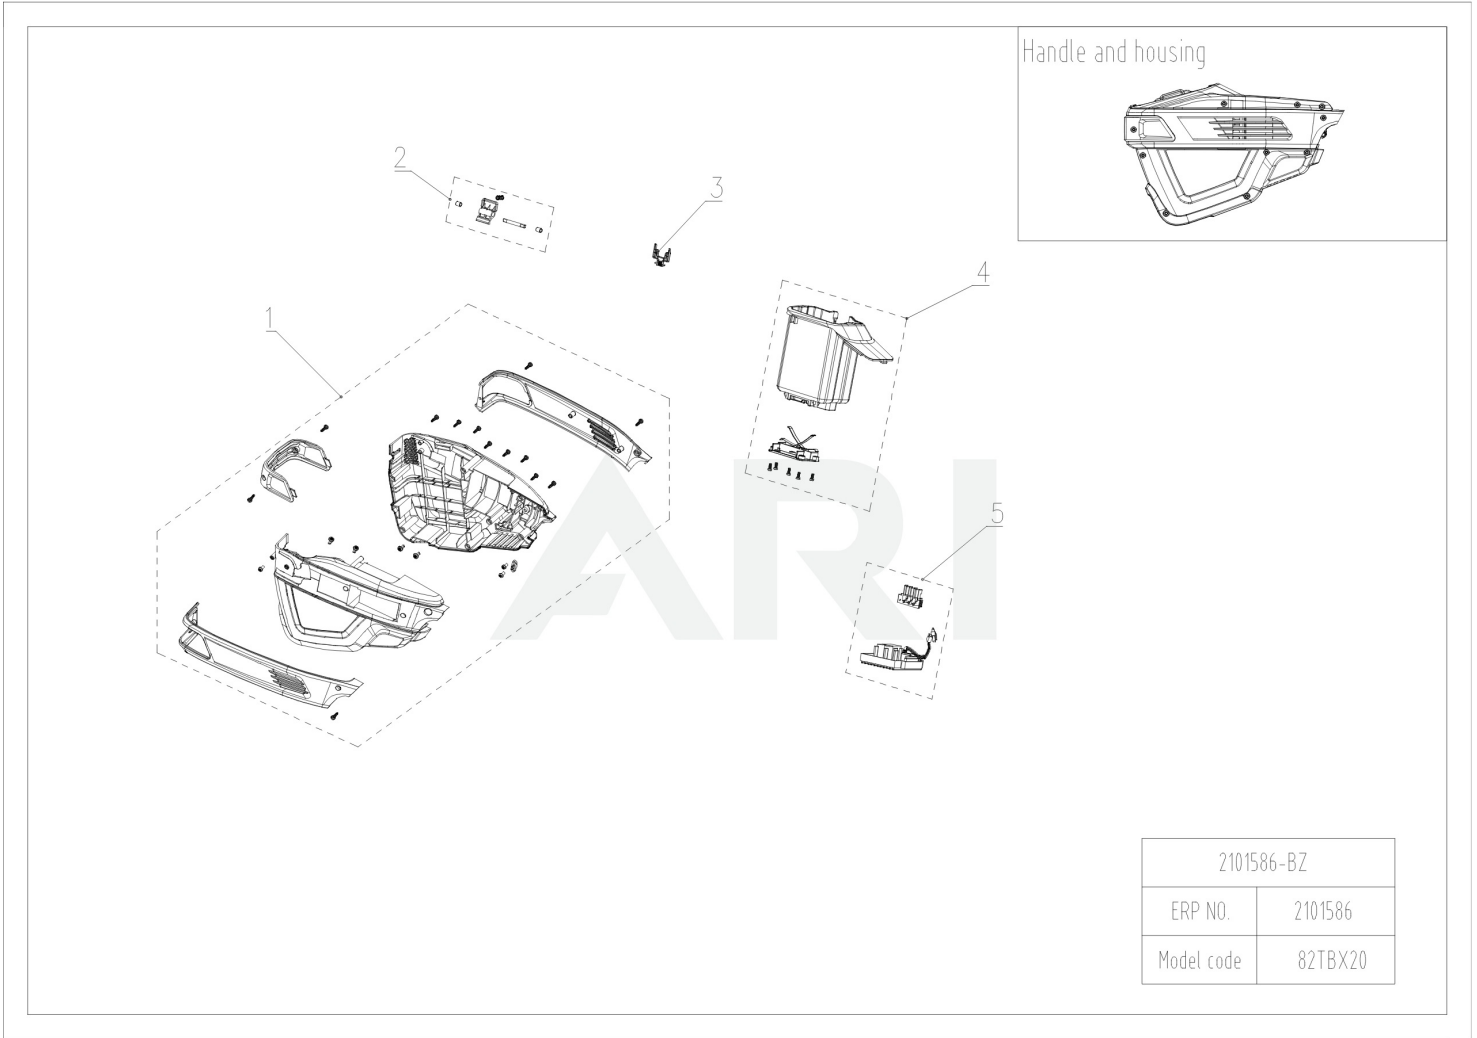

82V Brush Cutter 82TB20X 2101586

TABLE OF CONTENTS

01 Overview	3
02 Handle Housing	5
03 Handle	7
04 Head Rod	9

01 Overview

2101586-BZ	
ERP NO.	2101586
Model code	82TBX20

Rendered by ARI Network Services, Inc.

01 Overview

Ref Number	Part Number	Part Description	Context Notes	Quantity
-------------------	--------------------	-------------------------	----------------------	-----------------

02 Handle Housing

Rendered by ARI Network Services, Inc.

02 Handle Housing

Ref Number	Part Number	Part Description	Context Notes	Quantity
1	R0102312-00	Housing assembly	set	1
2	RA311112461	Release button	set	1
3	RA341192461	Release button press plate	set	1
4	R0102313-00	Battery Box Assembly	set	1
5	R0102314-00	PCB assembly	set	1

03 Handle

Rendered by ARI Network Services, Inc.

03 Handle

Ref Number	Part Number	Part Description	Context Notes	Quantity
6	R0102315-00	Retaining Plate assembly	SET	1
7	R0102316-00	Membrane Panel	SET	1
8	RA363022461A	Micro switch	SET	1
9	RA341092462	Toggle button	SET	1
10	R0102232-00	PCBA (String Trimmer)	SET	1
11	RA333072461	Reset spring	SET	1
12	RA341082462	Switch trigger	SET	1
13	RA363011807C	Speed switch assembly NEW (2018/12)	SET	1
14	RA341042462D	Horn handle assembly NEW (2018/12)	SET	1
15	R0102234-00	Ox horn tube	SET	1
16	R0102317-00	Knob	SET	1
17	RA311052464	Cattle pyramidal assembly	SET	1