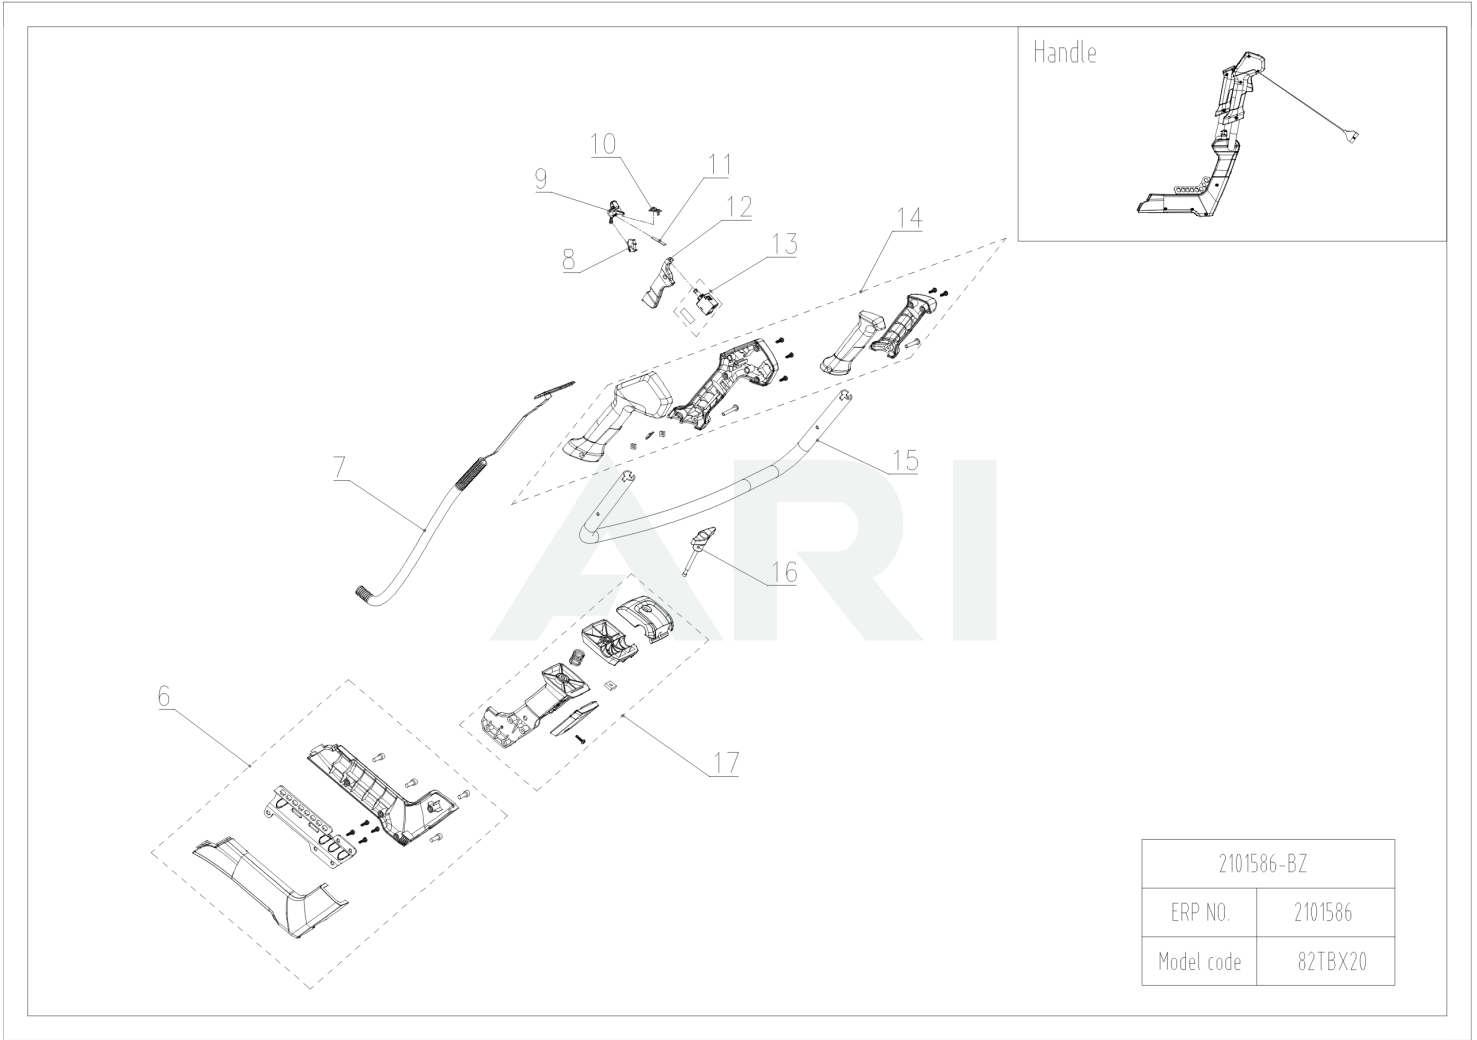

82V Brush Cutter 82TB20X 2101586

TABLE OF CONTENTS

01 Overview	3
02 Handle Housing	5
03 Handle	7
04 Head Rod	9

01 Overview

2101586-BZ	
ERP NO.	2101586
Model code	82TBX20

Rendered by ARI Network Services, Inc.

01 Overview

Ref Number	Part Number	Part Description	Context Notes	Quantity
-------------------	--------------------	-------------------------	----------------------	-----------------

02 Handle Housing

Rendered by ARI Network Services, Inc.

02 Handle Housing

Ref Number	Part Number	Part Description	Context Notes	Quantity
1	R0102312-00	Housing assembly	set	1
2	RA311112461	Release button	set	1
3	RA341192461	Release button press plate	set	1
4	R0102313-00	Battery Box Assembly	set	1
5	R0102314-00	PCB assembly	set	1

03 Handle

Rendered by ARI Network Services, Inc.

03 Handle

Ref Number	Part Number	Part Description	Context Notes	Quantity
6	R0102315-00	Retaining Plate assembly	SET	1
7	R0102316-00	Membrane Panel	SET	1
8	RA363022461A	Micro switch	SET	1
9	RA341092462	Toggle button	SET	1
10	R0102232-00	PCBA (String Trimmer)	SET	1
11	RA333072461	Reset spring	SET	1
12	RA341082462	Switch trigger	SET	1
13	RA363011807C	Speed switch assembly NEW (2018/12)	SET	1
14	RA341042462D	Horn handle assembly NEW (2018/12)	SET	1
15	R0102234-00	Ox horn tube	SET	1
16	R0102317-00	Knob	SET	1
17	RA311052464	Cattle pyramidal assembly	SET	1