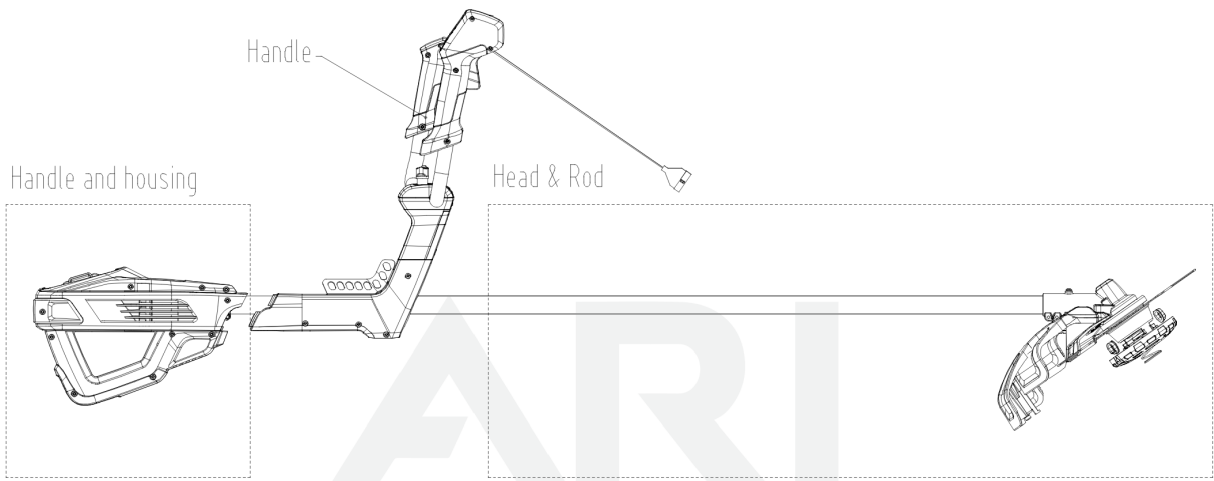

82V Brush Cutter 82TB20X 2101586

TABLE OF CONTENTS

01 Overview	3
02 Handle Housing	5
03 Handle	7
04 Head Rod	9

01 Overview

2101586-BZ	
ERP NO.	2101586
Model code	82TBX20

Rendered by ARI Network Services, Inc.