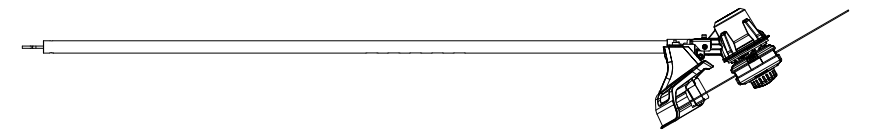

Head & Rod

2100186-BZ	
ERP NO.	2100186
Model code	82TB10