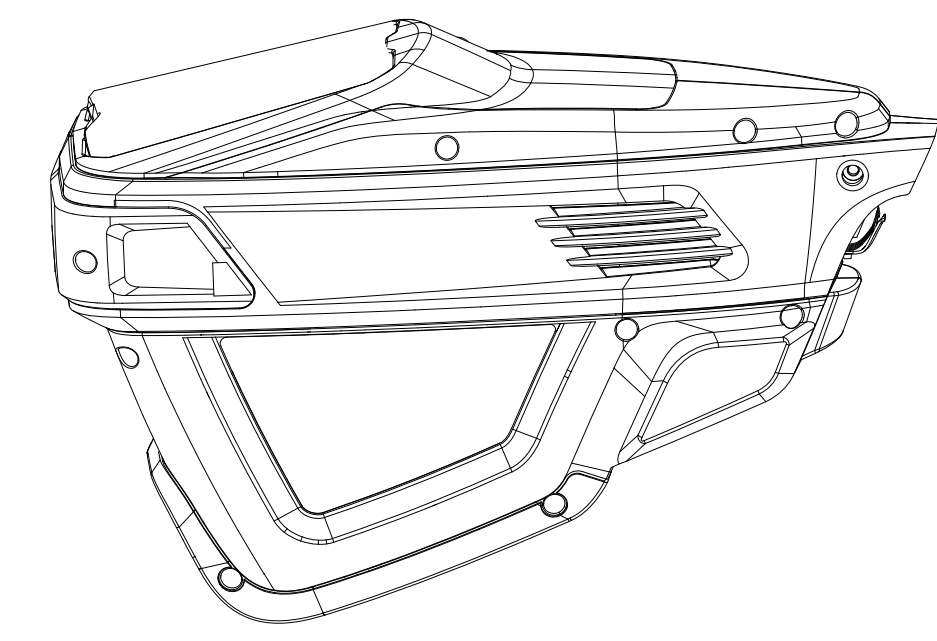

2100186-BZ	
ERP NO.	2100186
Model code	82TB10

Housing

2100186-BZ	
ERP NO.	2100186
Model code	82TB10

Ref #	Part #	Description	Qty	Context	Note	Cost	MSRP
1	RA341032461D	Housing assembly NEW (2018/12)	1	SET			
		Left housing	1				
		Right housing	1				
		Left decorative cover	1				
		Right decorative cover	1				
		Rear decorative piece	1				
		Screw M5*10	4				
		Tension disc	1				
		Screw ST4*16	13				
		Screw M4*10	3				
2	RA362012461A	PCB assembly NEW (2018/12)	1	SET			
		PCB	1				
		Inserting seat	1				
		Heat shrinkable tube	1	15cm			
3	RA311112461	Release button	1	SET			
		Release button	1				
		Spring	1				
		Shaft sleeve	2				
		Axle	1				
4	RA341192461	Release button press plate	1	SET			
5	RA311122461	Battery package barrel	1	SET			
		Battery pack	1				
		Screw ST4*10	5				
		Shrapnel	2				
		Fixed plate	1				

Handle

2100186-BZ	
ERP NO.	2100186
Model code	82TB10

Ref #	Part #	Description	Qty	Context	Note	Cost	MSRP
6	RA333032462	Starp clamp assembly NEW (2018/12)	1		SET		
		Starp clamp	1				
		Bolt M6*18	4				
		Ox horn left housing	1				
		Ox horn right housing	1				
		Screw ST4*16	4		SET		
7	RA311082462	Film panel	1		SET		
8	RA363022461A	Micro switch	1		SET		
9	RA341092462	Toggle button	1		SET		
10	RA363012461A	Switch	1		SET		
11	RA333072461	Reset spring	1		SET		
12	RA341082462	Switch trigger	1		SET		
13	RA363011807C	Speed switch assembly NEW (2018/12)	1		SET		
		Speed switch	1				
		Switch sleeve	1				
14	RA341042462D	Horn handle assembly NEW (2018/12)	1		SET		
		Screw M5*35	2				
		Screw ST4*16	5				
		Nut M5	2				
		U-buckle	1				
		Sub-handle (left)	1				
		Sub-handle (Right)	1				
		Horn handle (left)	1				
		Horn handle (Right)	1				
15	RA333012462	Ox horn tube	1		SET		
16	RA341212461	Knob	1		SET		
17	RA331012462A	Cattle pyramidal assembly NEW (2018/12)	1		SET		
		Upper cover	1				
		Lower cover	1				
		Cattle pyramidal	1				
		Ox horn decorative cover	1				
		Nut M6	1				
		Spring	1				
		Screw ST4*16	1				