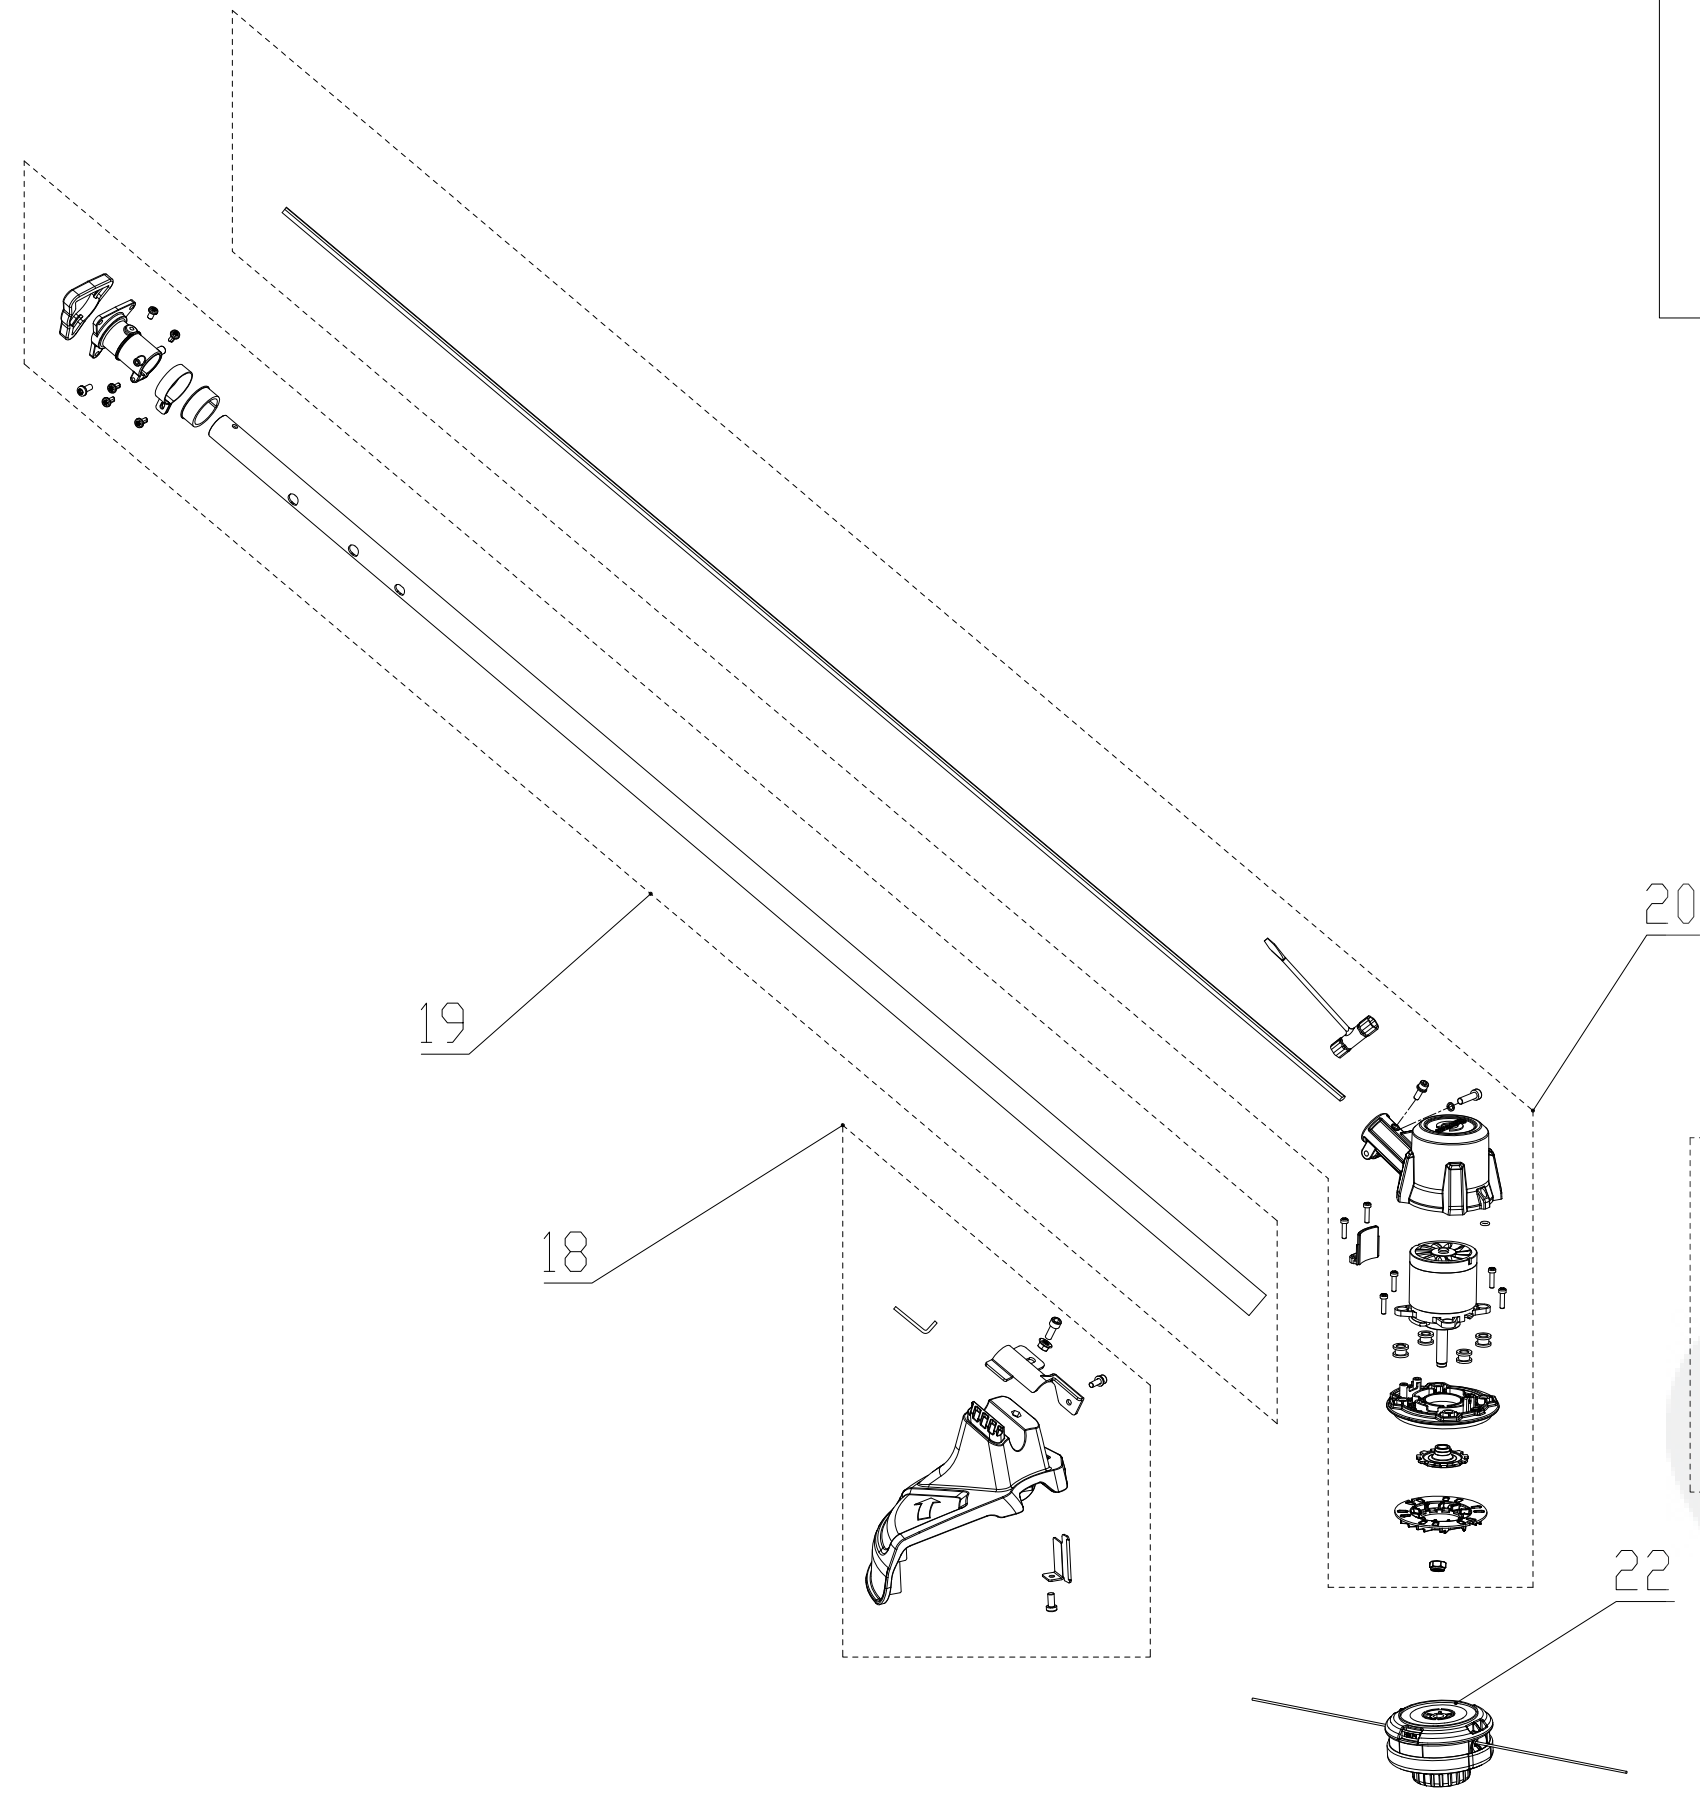

Head & Rod

2100186-BZ	
ERP NO.	2100186
Model code	82TB10