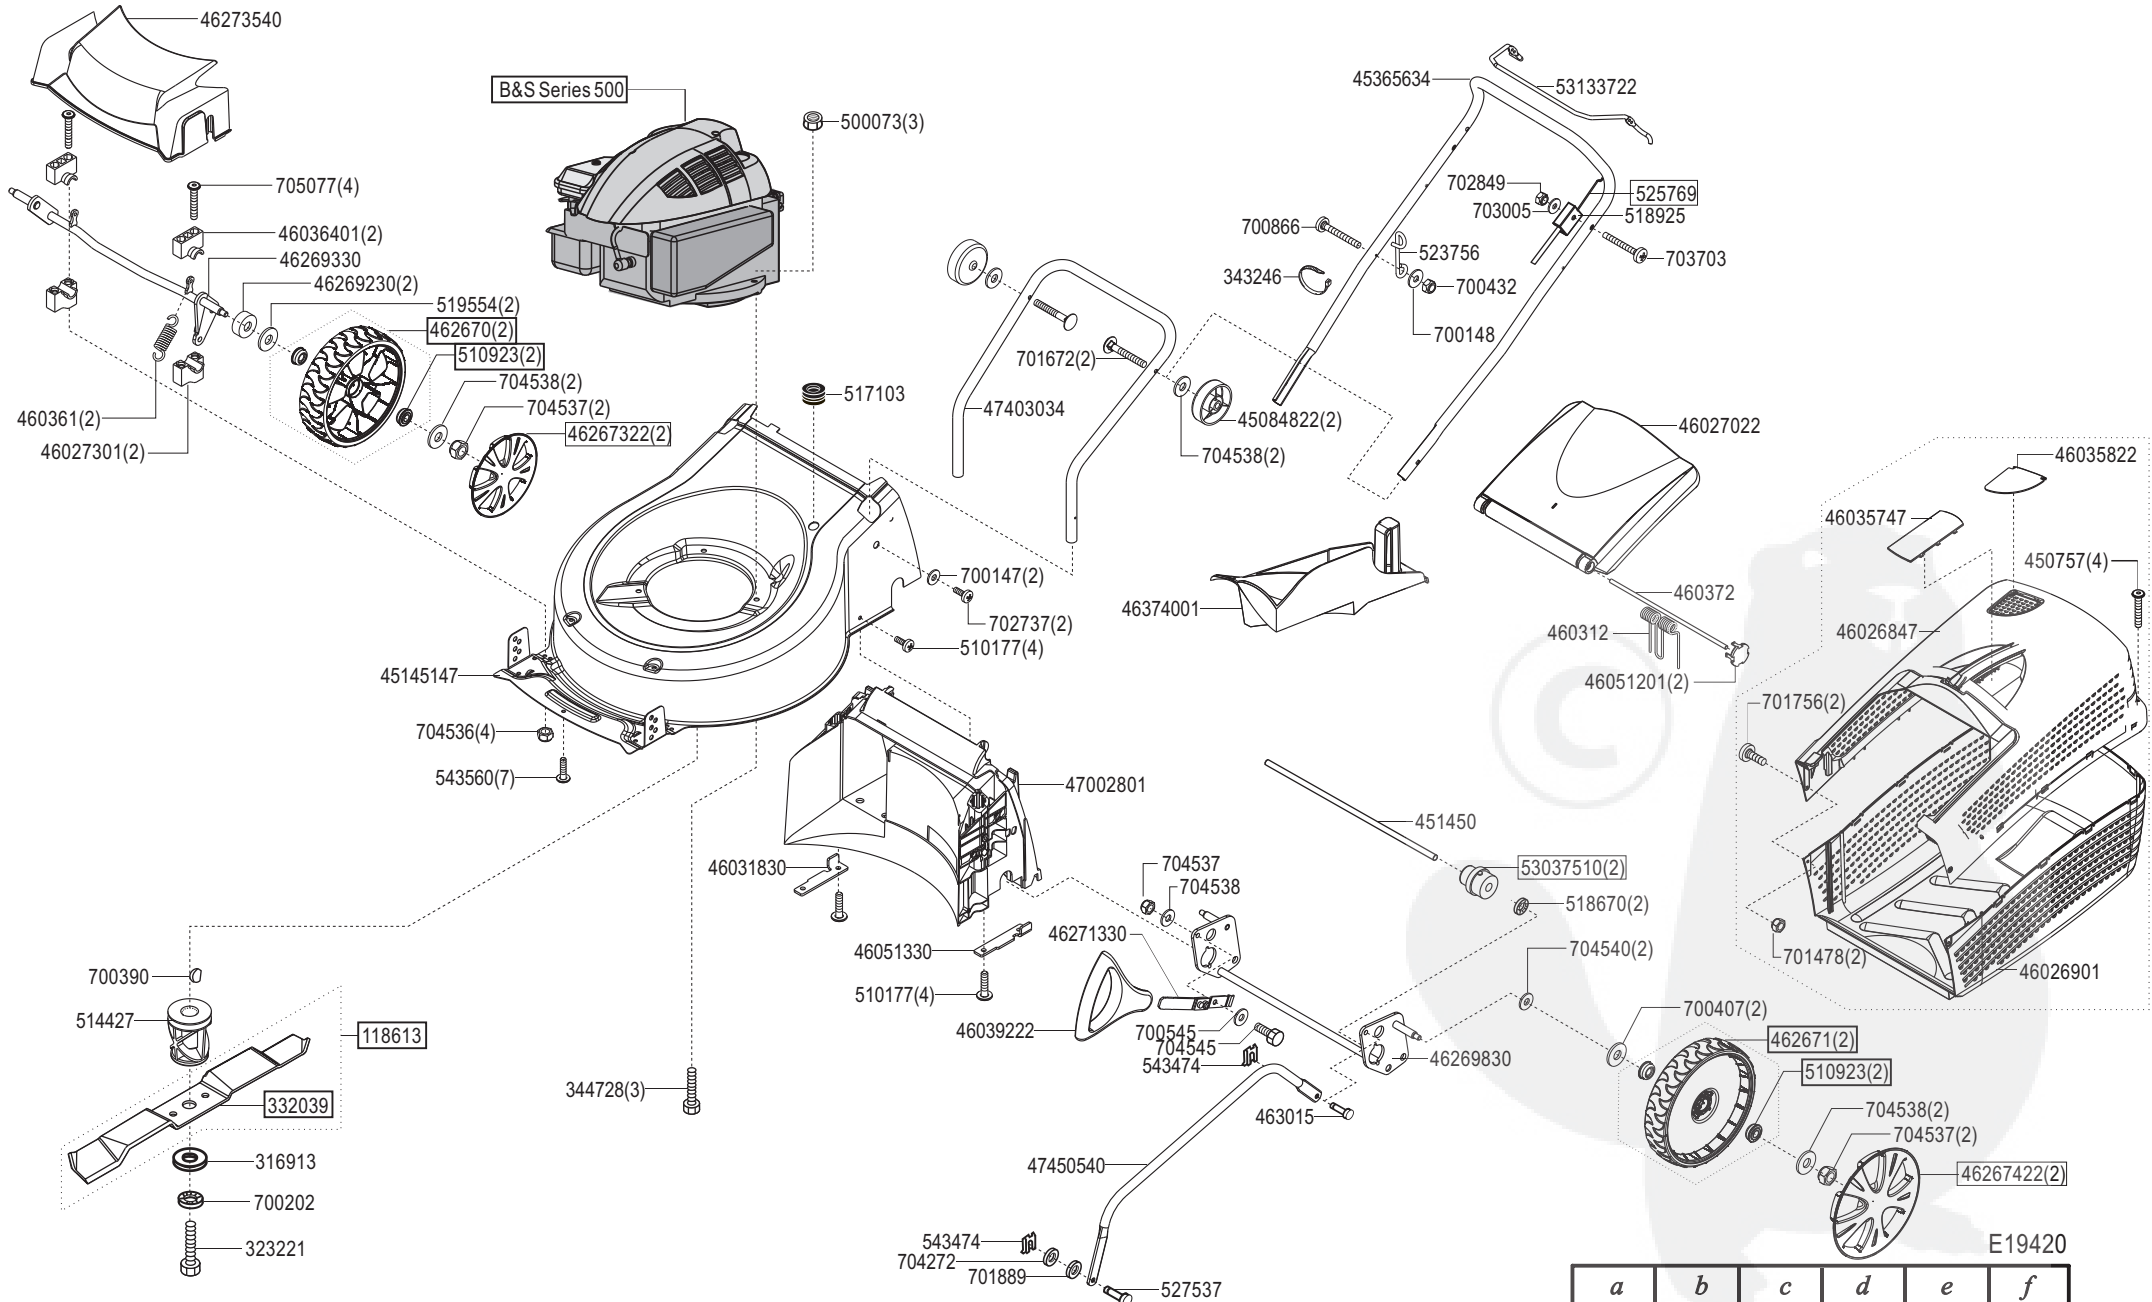

Steeline Plus 46 XL 5.0

Art. Nr. 119420

E19420

a	b	c	d	e	f
---	---	---	---	---	---