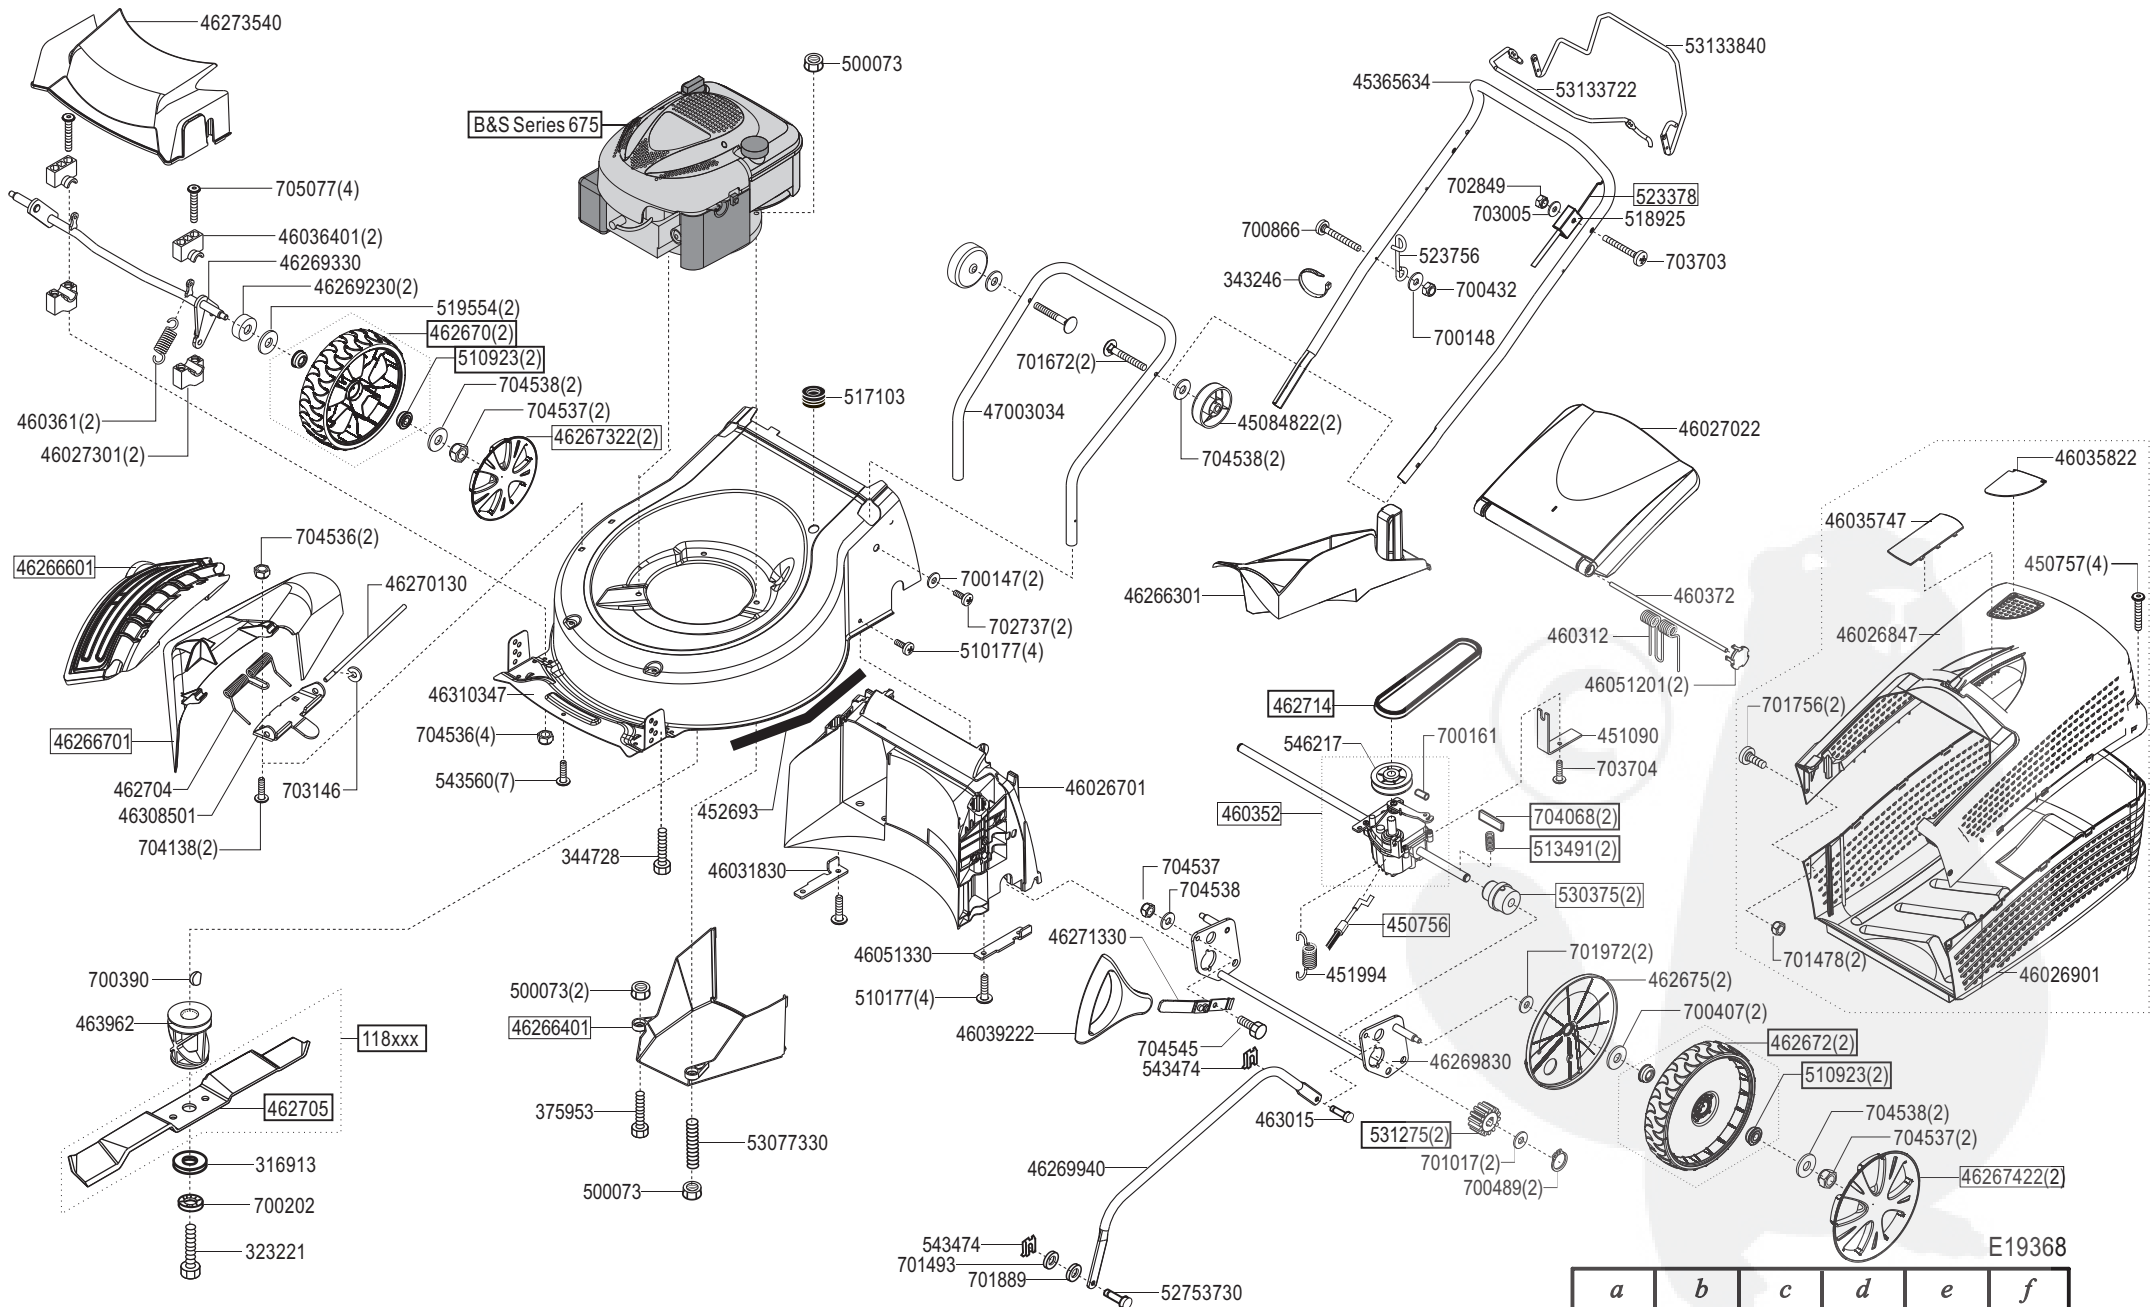

Steeline Quattro 52 XL R 6.0

Art. Nr.119368

E19368

a	b	c	d	e	f
---	---	---	---	---	---