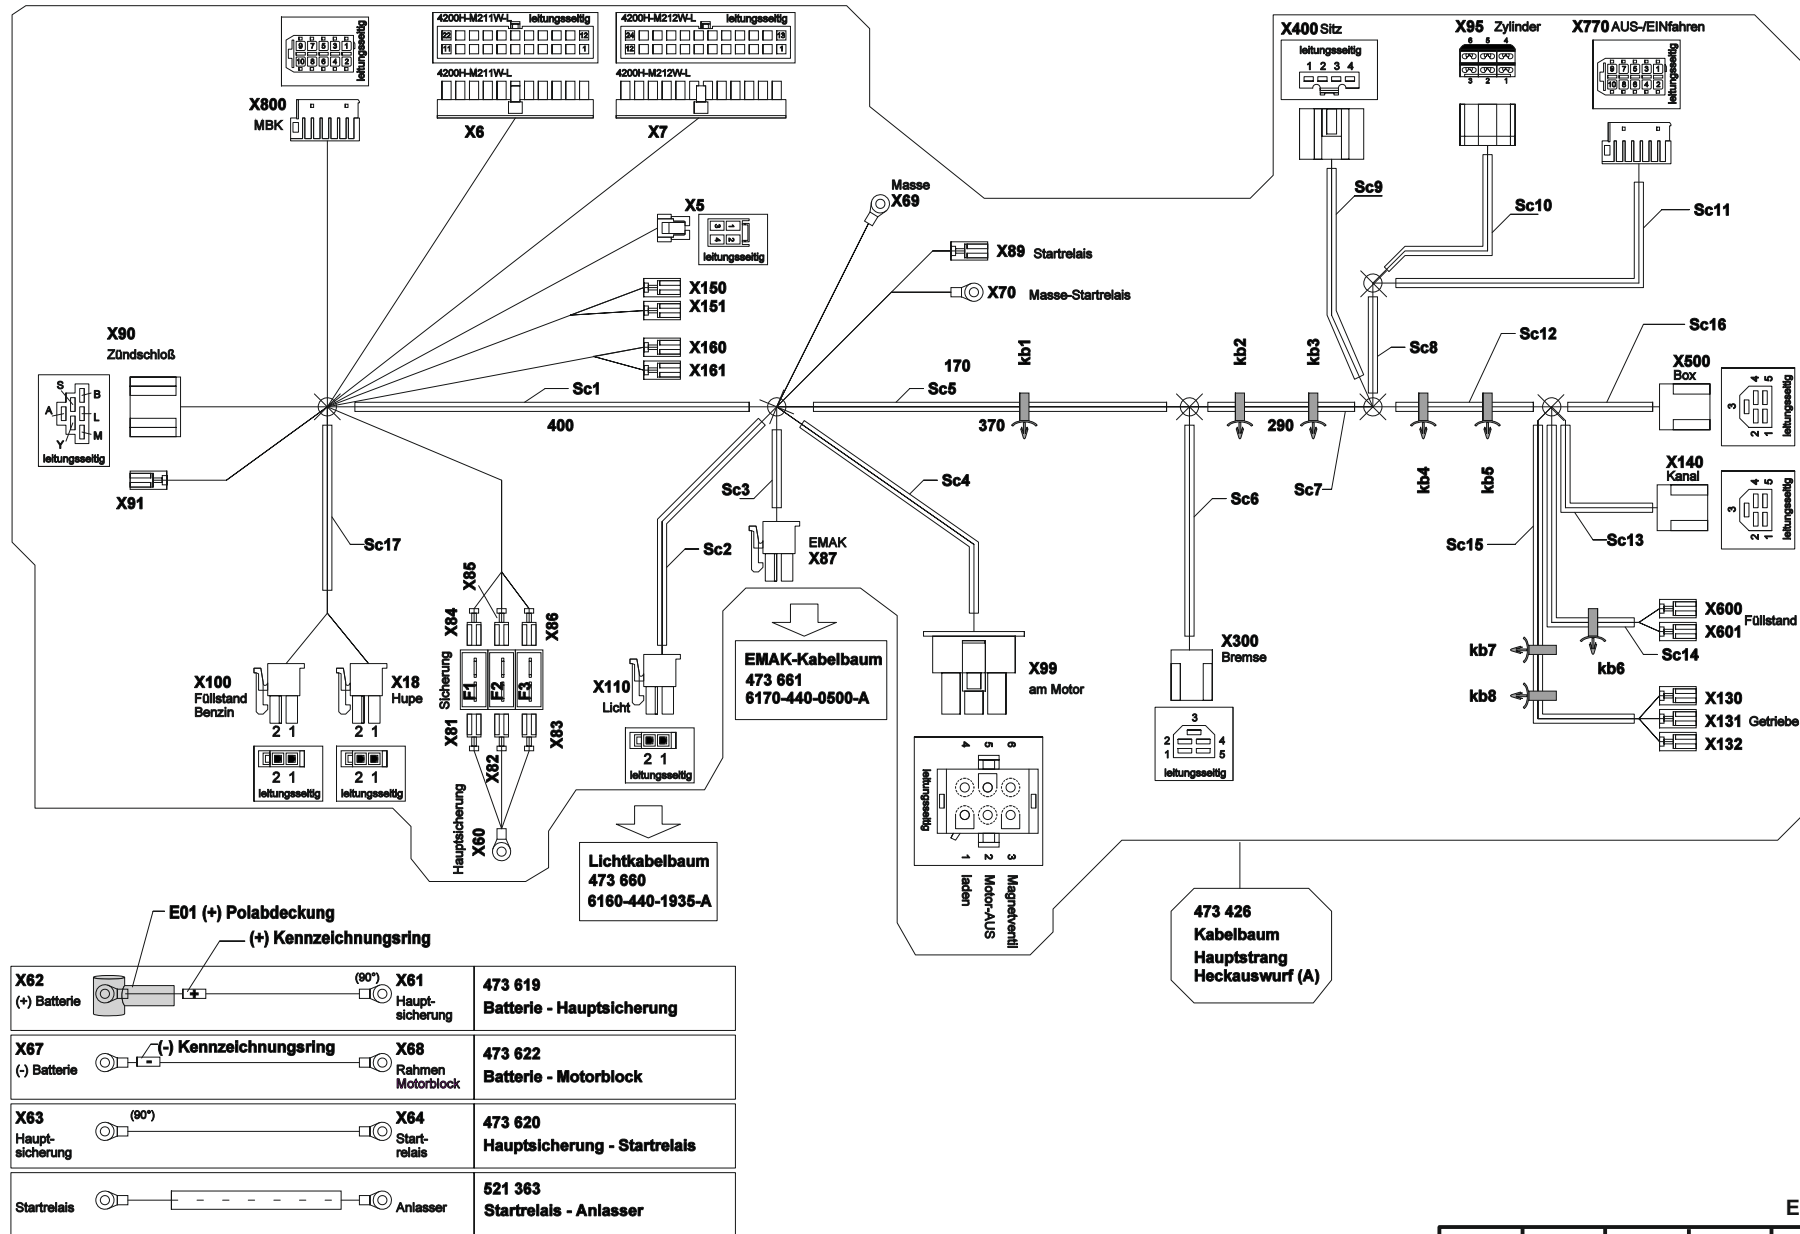

Crossover T 20-105.4 HDE V2

Art. 119592

E19592-10

a	b	c	d	e	f