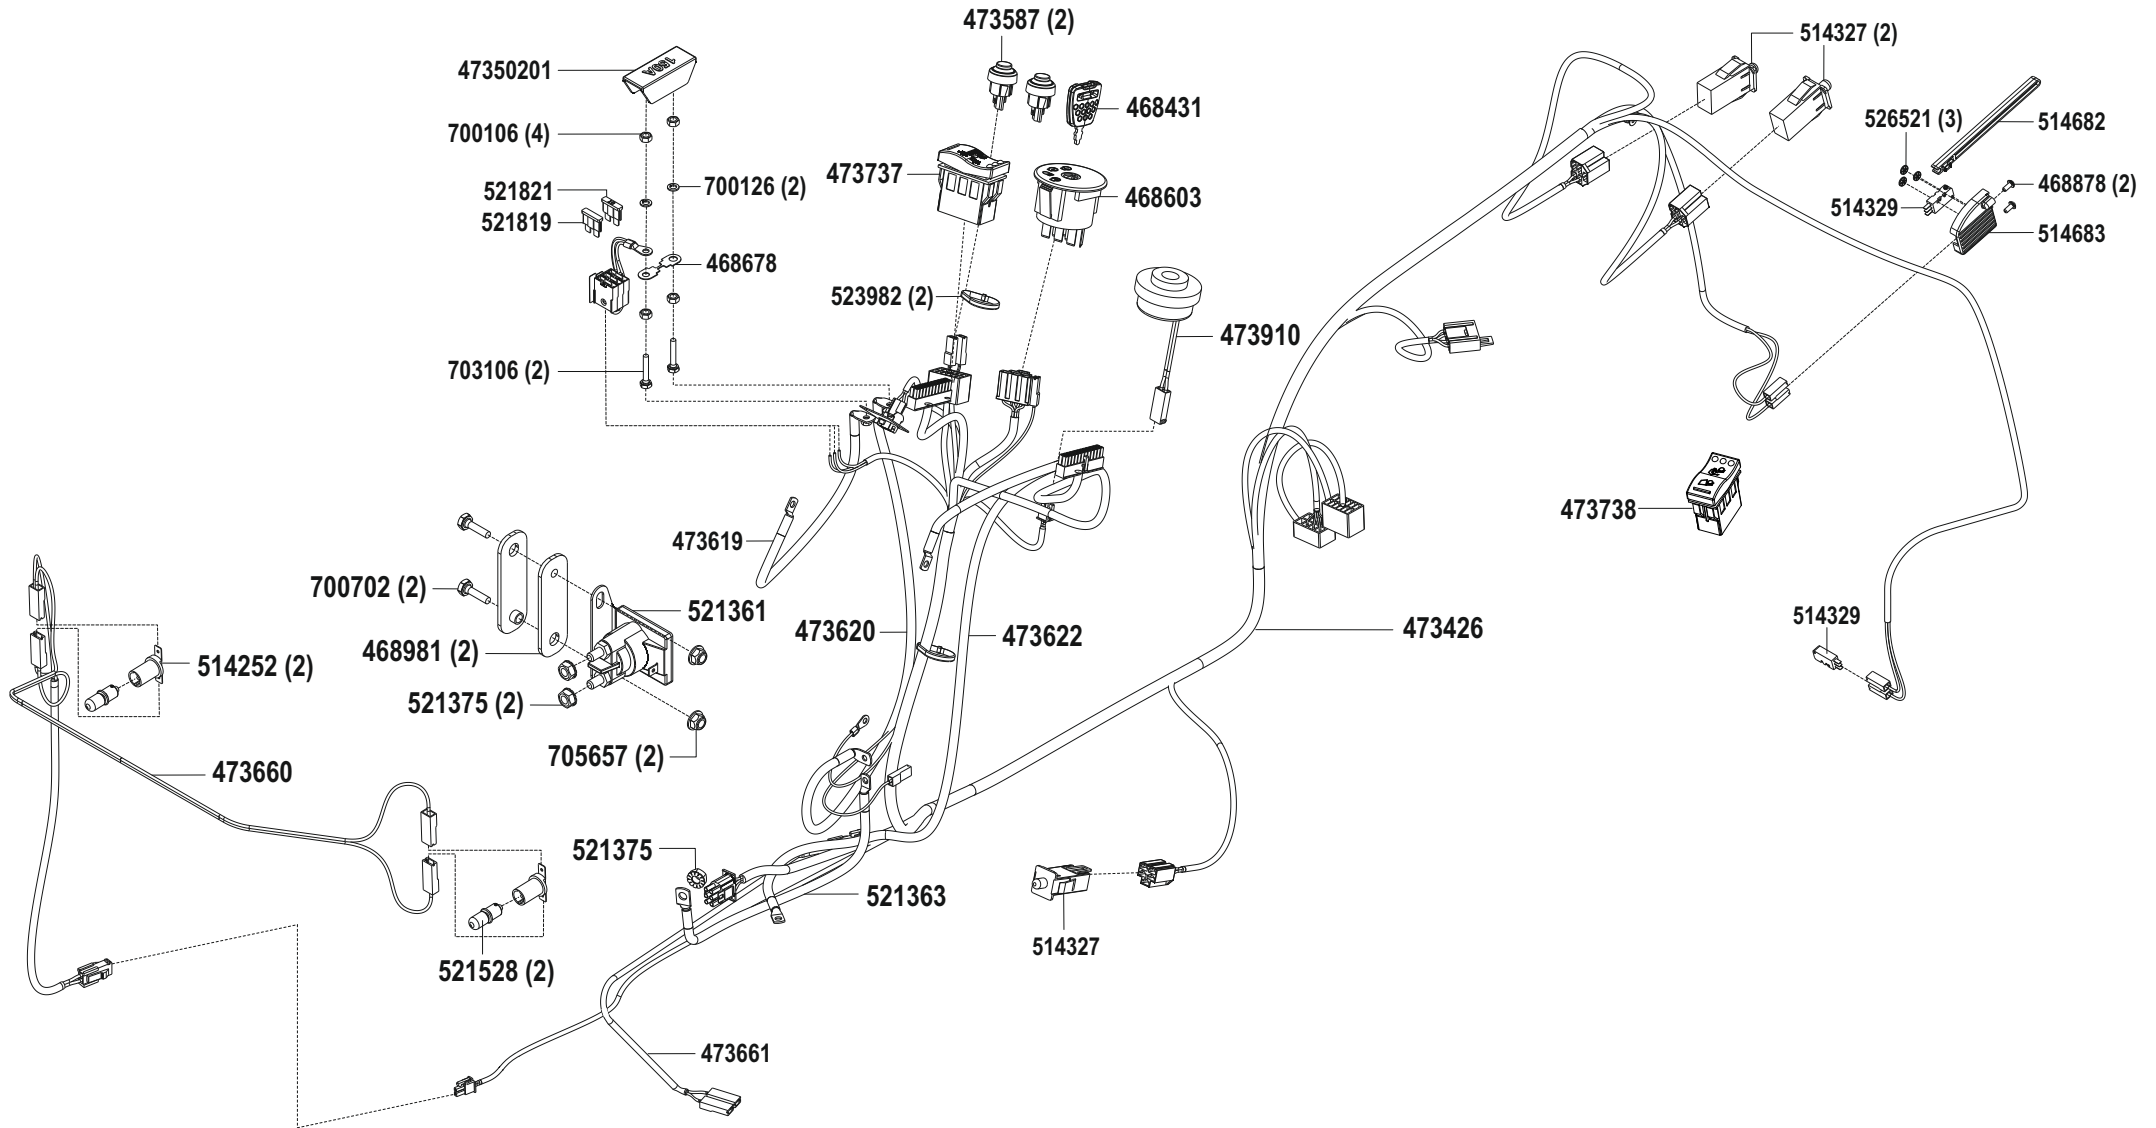

Crossover T 20-105.4 HDE V2

Art. 119592

E19592-9

a	b	c	d	e	f