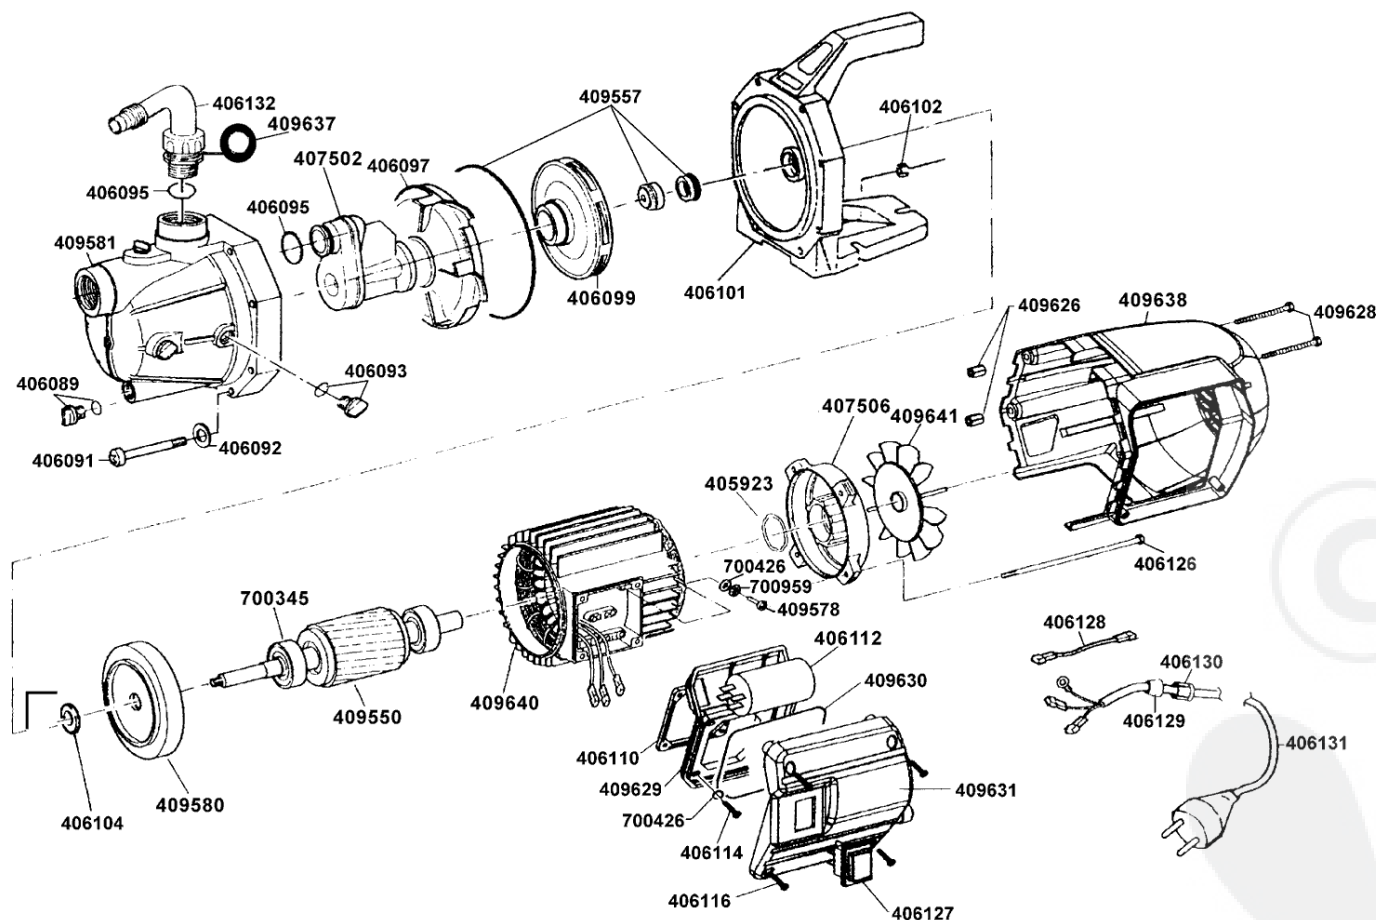

AL-KO Surface pumps Jet 800 MC - 110969 - Year of manufacture 03/2000

AL-KO Surface pumps Jet 800 MC - 110969 - Year of manufacture 03/2000

405923 WELLRING
406089 SCREW 318 (406089)
406091 SCREW P1100002
406092 WASHER P1120009
406093 SCREW1/4 (406093)
406801 O-RING P1200002 (406801)
406097 DIFFUSOR S3500036
406099 WHEEL JET 800 S3150001
406101 PUMP FLANGE S3500002
406104 WASHER P1240001
406110 WASHER/GASKET P1240002
406112 CAPACITOR 12.5 (406112)
406114 SCREW P1100004
406127 SWITCH P138001 (406127)
406130 GROMMET (406130)
406130 GROMMET (406130)
406132 ANGLE CONNECTOR P1590007
407502 INJECTOR S3250008
407506 BEARING SHELL 63
409557 SEAL SET HWC
700961 SCREW OLD 409578
409580 MOTOR FLANGE MEC 63
406088 HOUSING F. PUMP (406088)
409626 NUT
409628 SCREW
409629 TERMINAL BOX UNTERTEIL
409630 WASHER/GASKET
409631 TERMINAL BOX COVER
409637 WASHER/GASKET
409638 HOUSING YELLOW
409640 STATOR JET800/MC
700345 BEARING 6201 2Z625(700345)
700426 WASHER
700959 WASHER