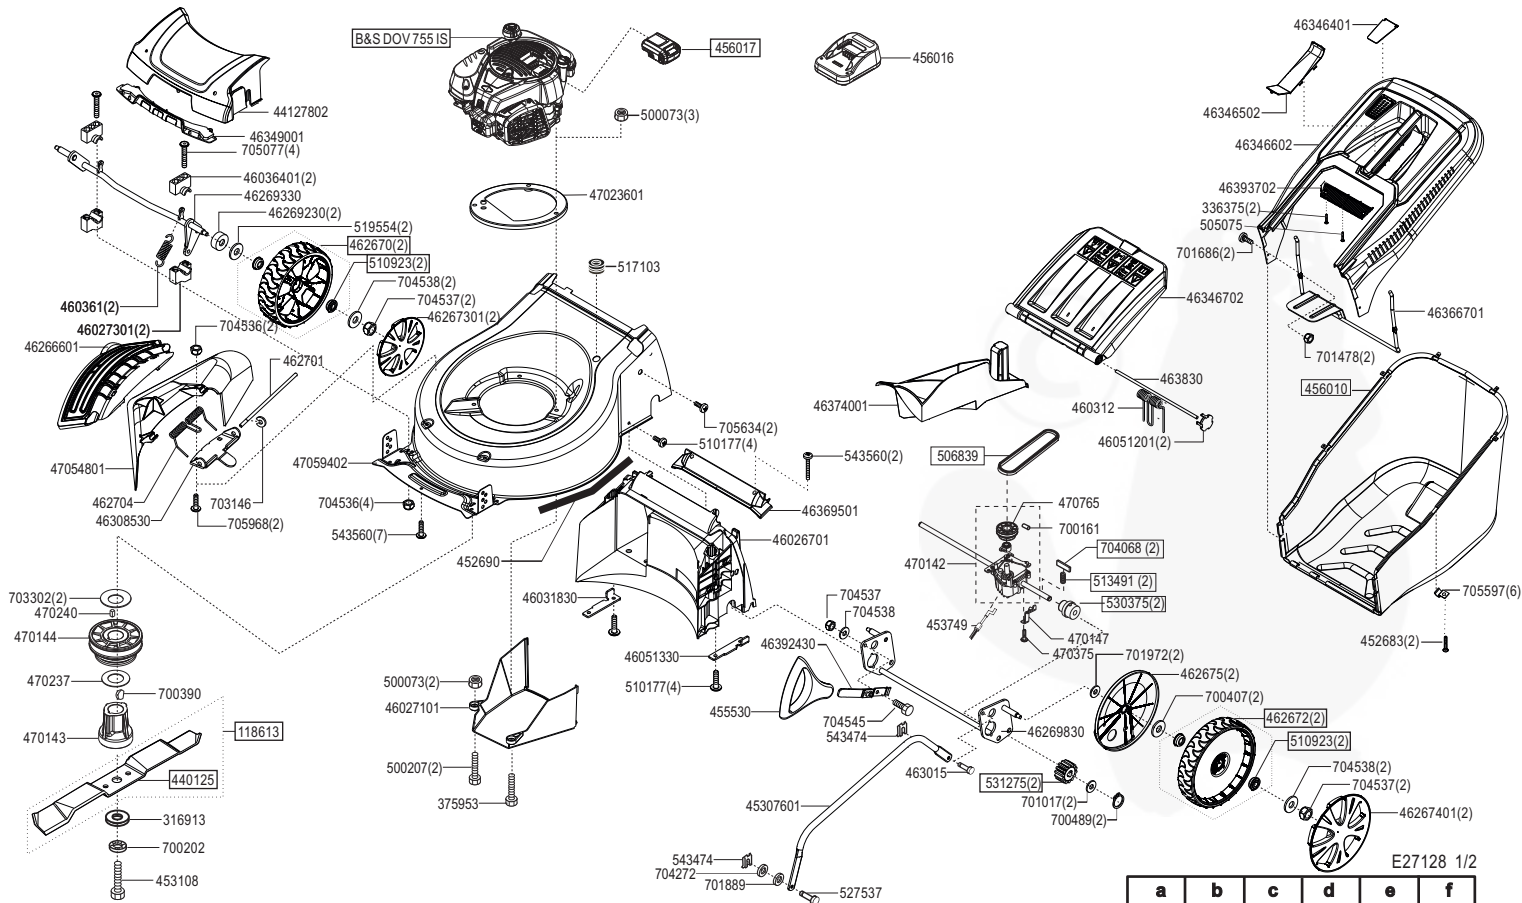

# 4755 VSI

Art. Nr. 127120

**solo**  
by ALKO

E27128 1/2

a	b	c	d	e	f
---	---	---	---	---	---

# 4755 VSI

Art. Nr. 127120

**solo**  
by **ALKO**

E27128 2/2

a	b	c	d	e	f
---	---	---	---	---	---