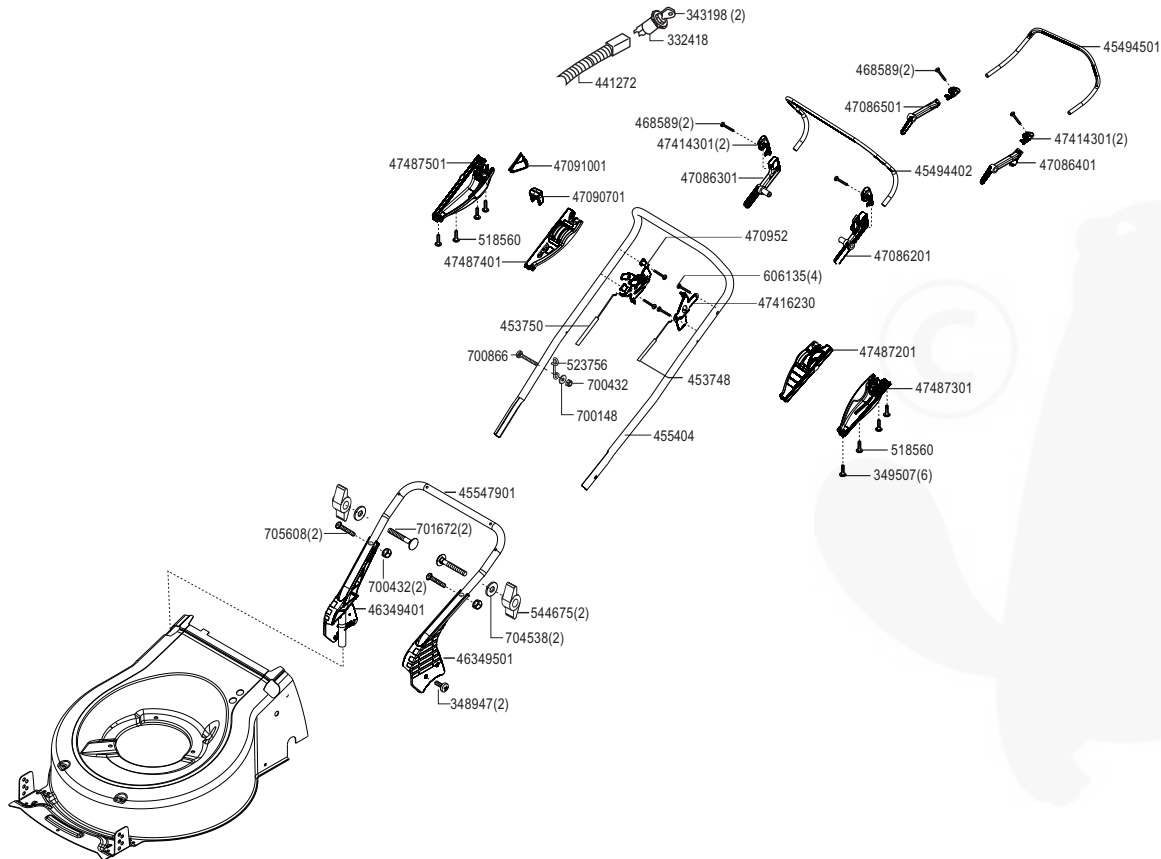

# 4755 VSI

Art. Nr. 127120

**solo**  
by ALKO

E27128 1/2

a	b	c	d	e	f
---	---	---	---	---	---

# 4755 VSI

Art. Nr. 127120

**solo**  
by **ALKO**

E27128 2/2

a	b	c	d	e	f
---	---	---	---	---	---