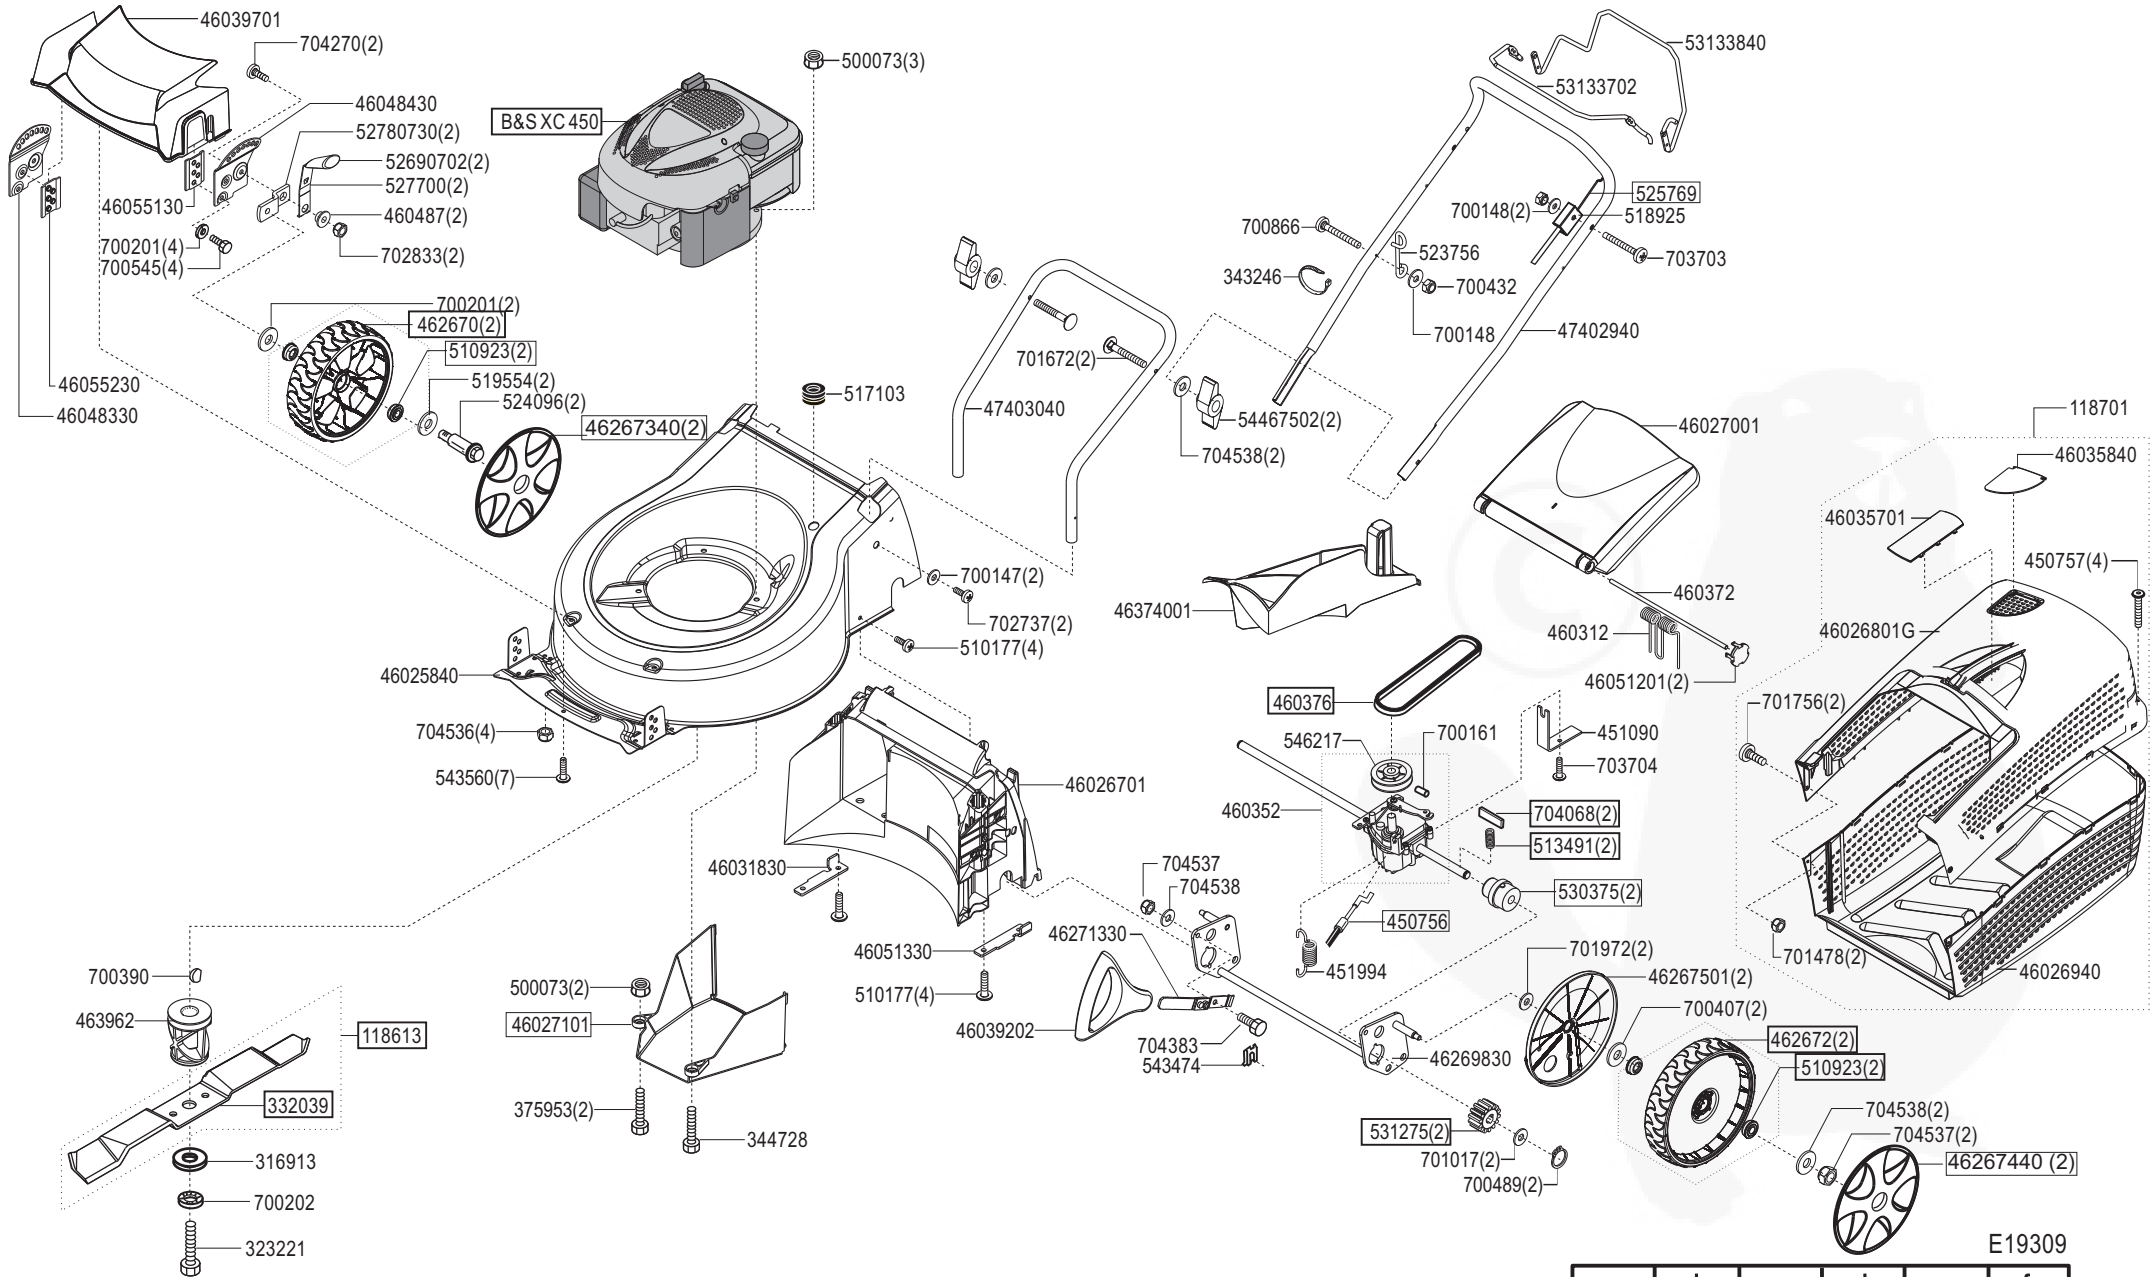

# Comfort 46 BR

Art. Nr. 119309

# AL-KO

E19309

a	b	c	d	e	f
---	---	---	---	---	---