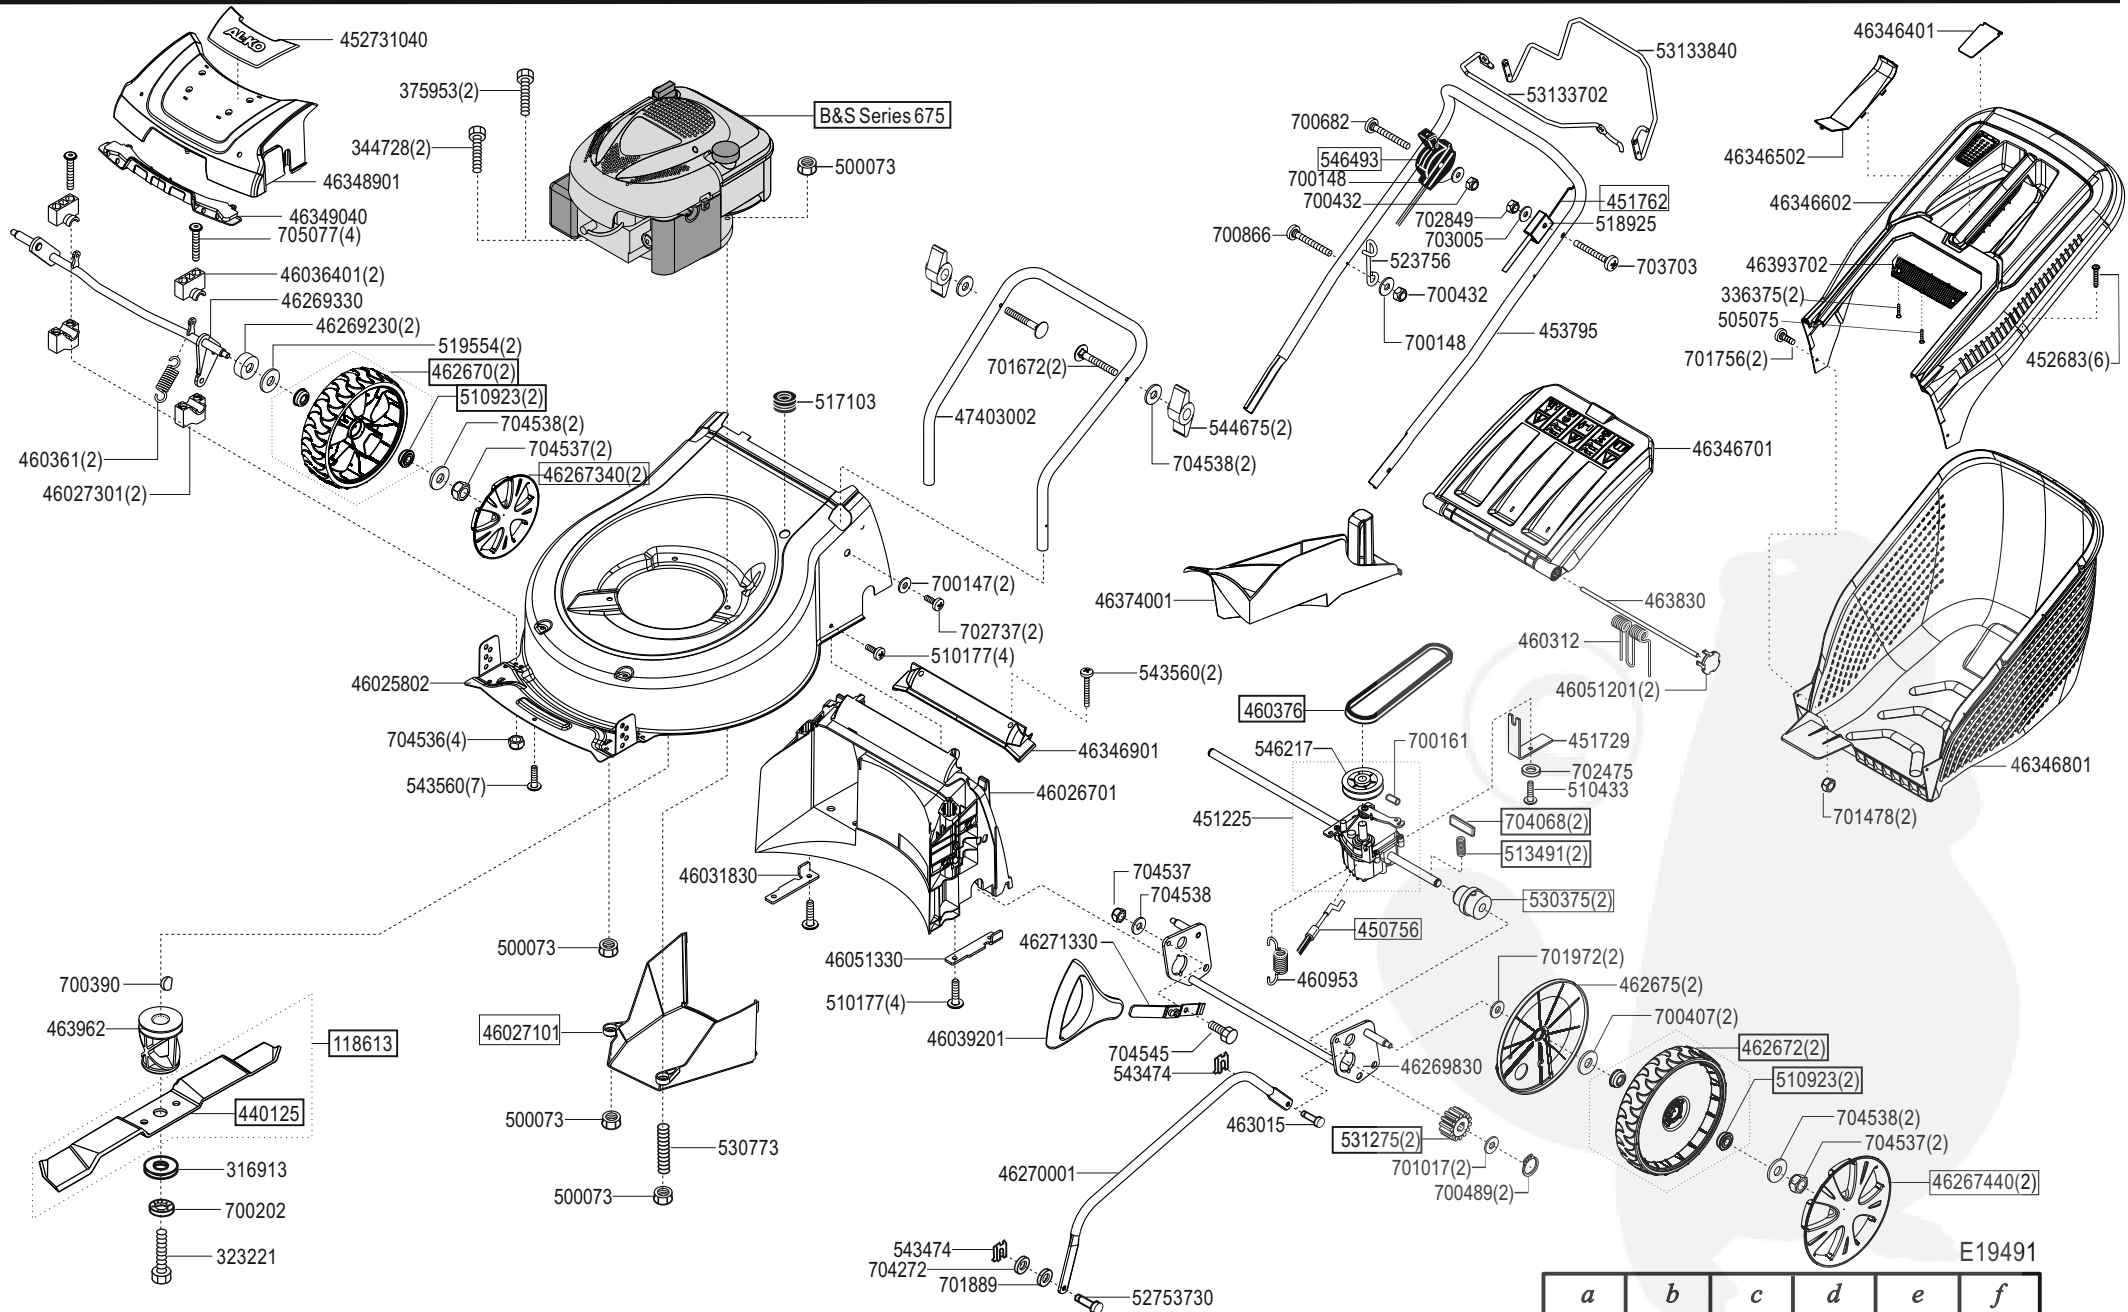

# Powerline 4703 BR edition

Art. Nr. 119491

# AL-KO

E19491

a	b	c	d	e	f
---	---	---	---	---	---