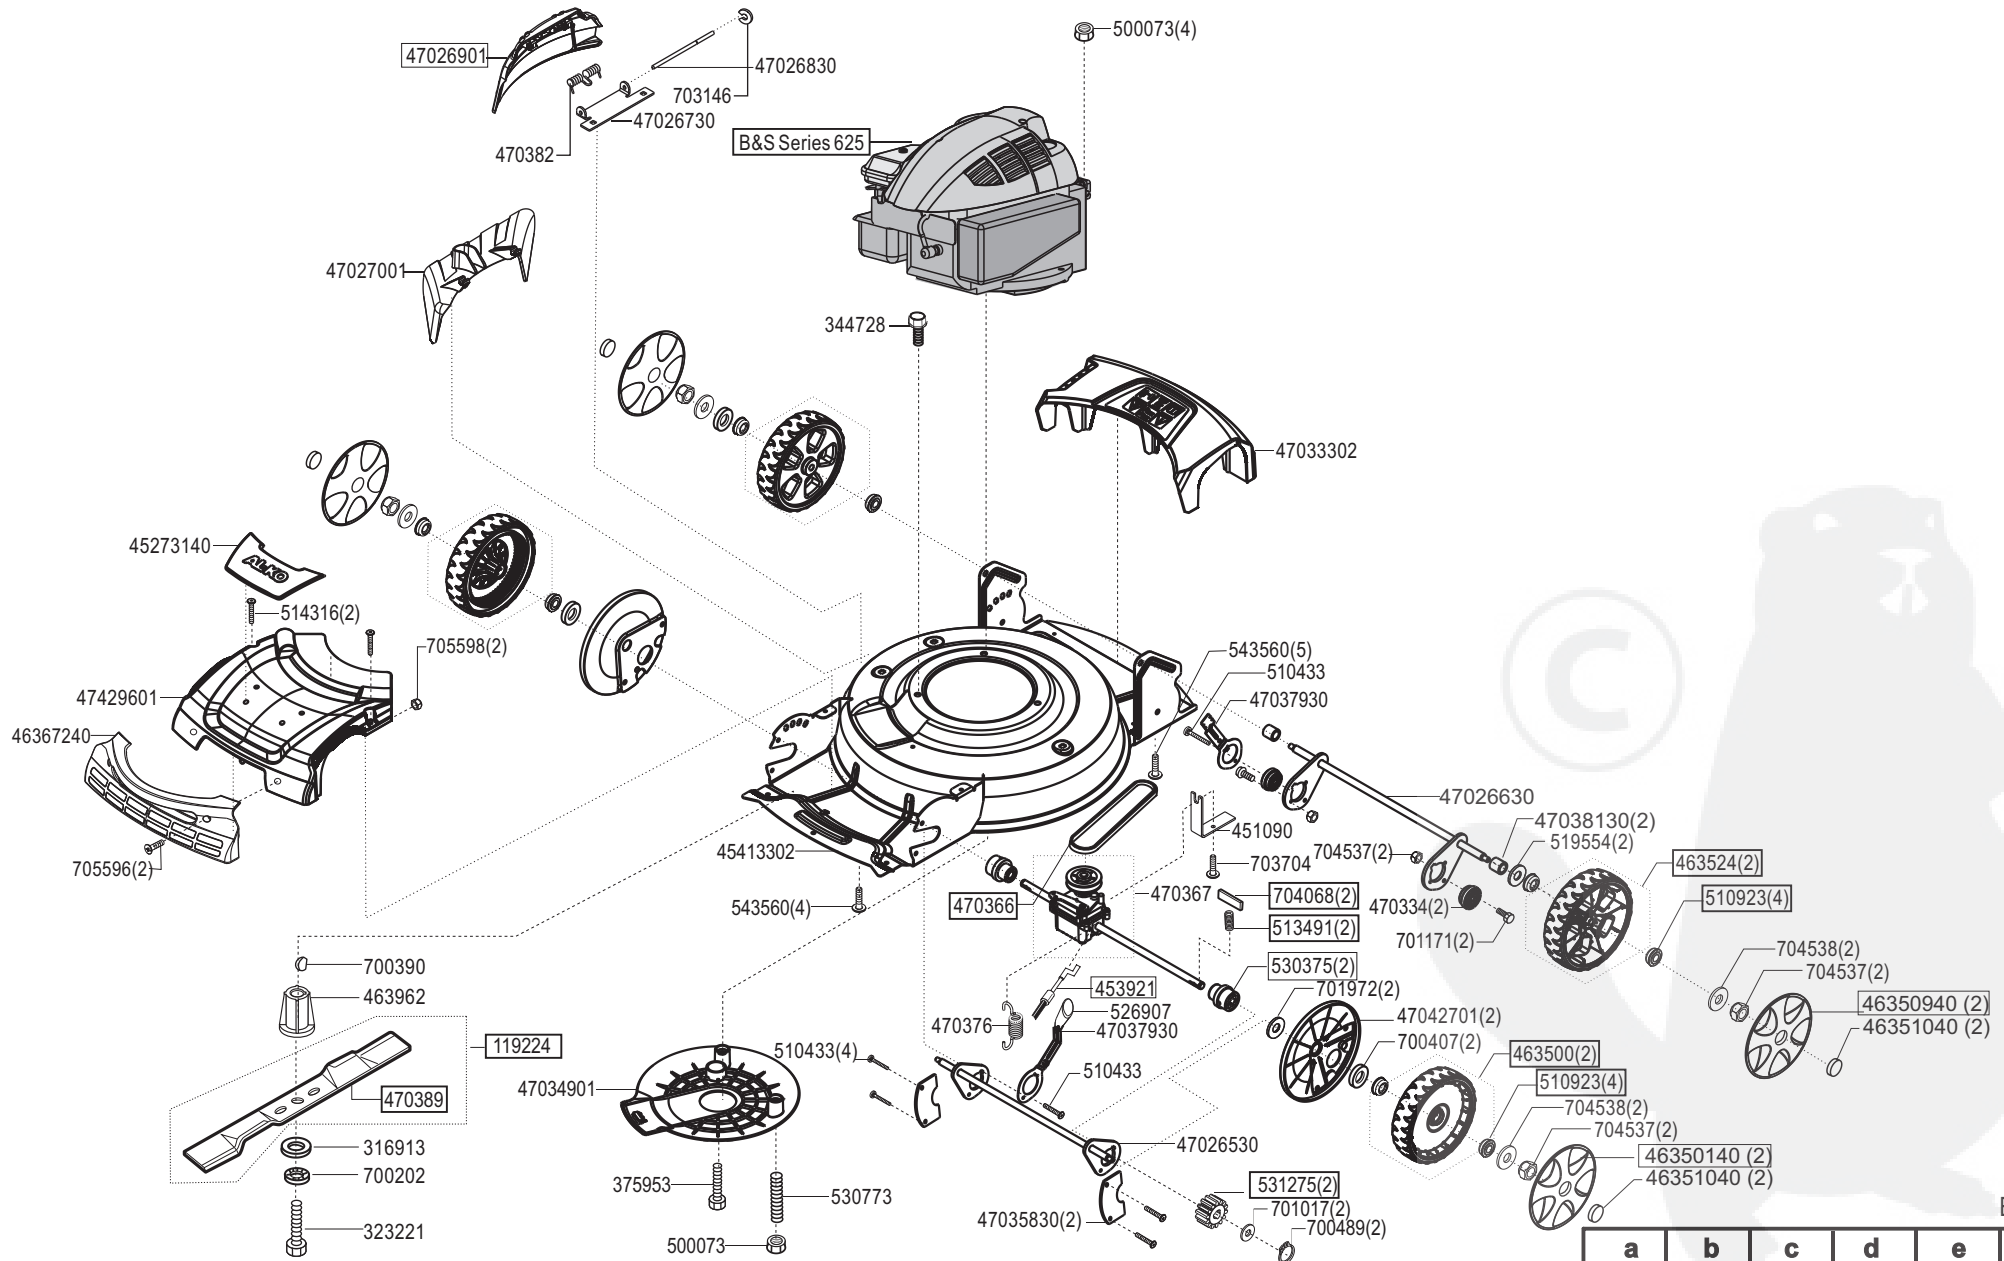

Powerline 4600 BR BIO

Art. Nr. 119410

AL-KO

E19410

a	b	c	d	e	f
---	---	---	---	---	---

Powerline 4600 BR BIO

Art. Nr. 119410

E19410