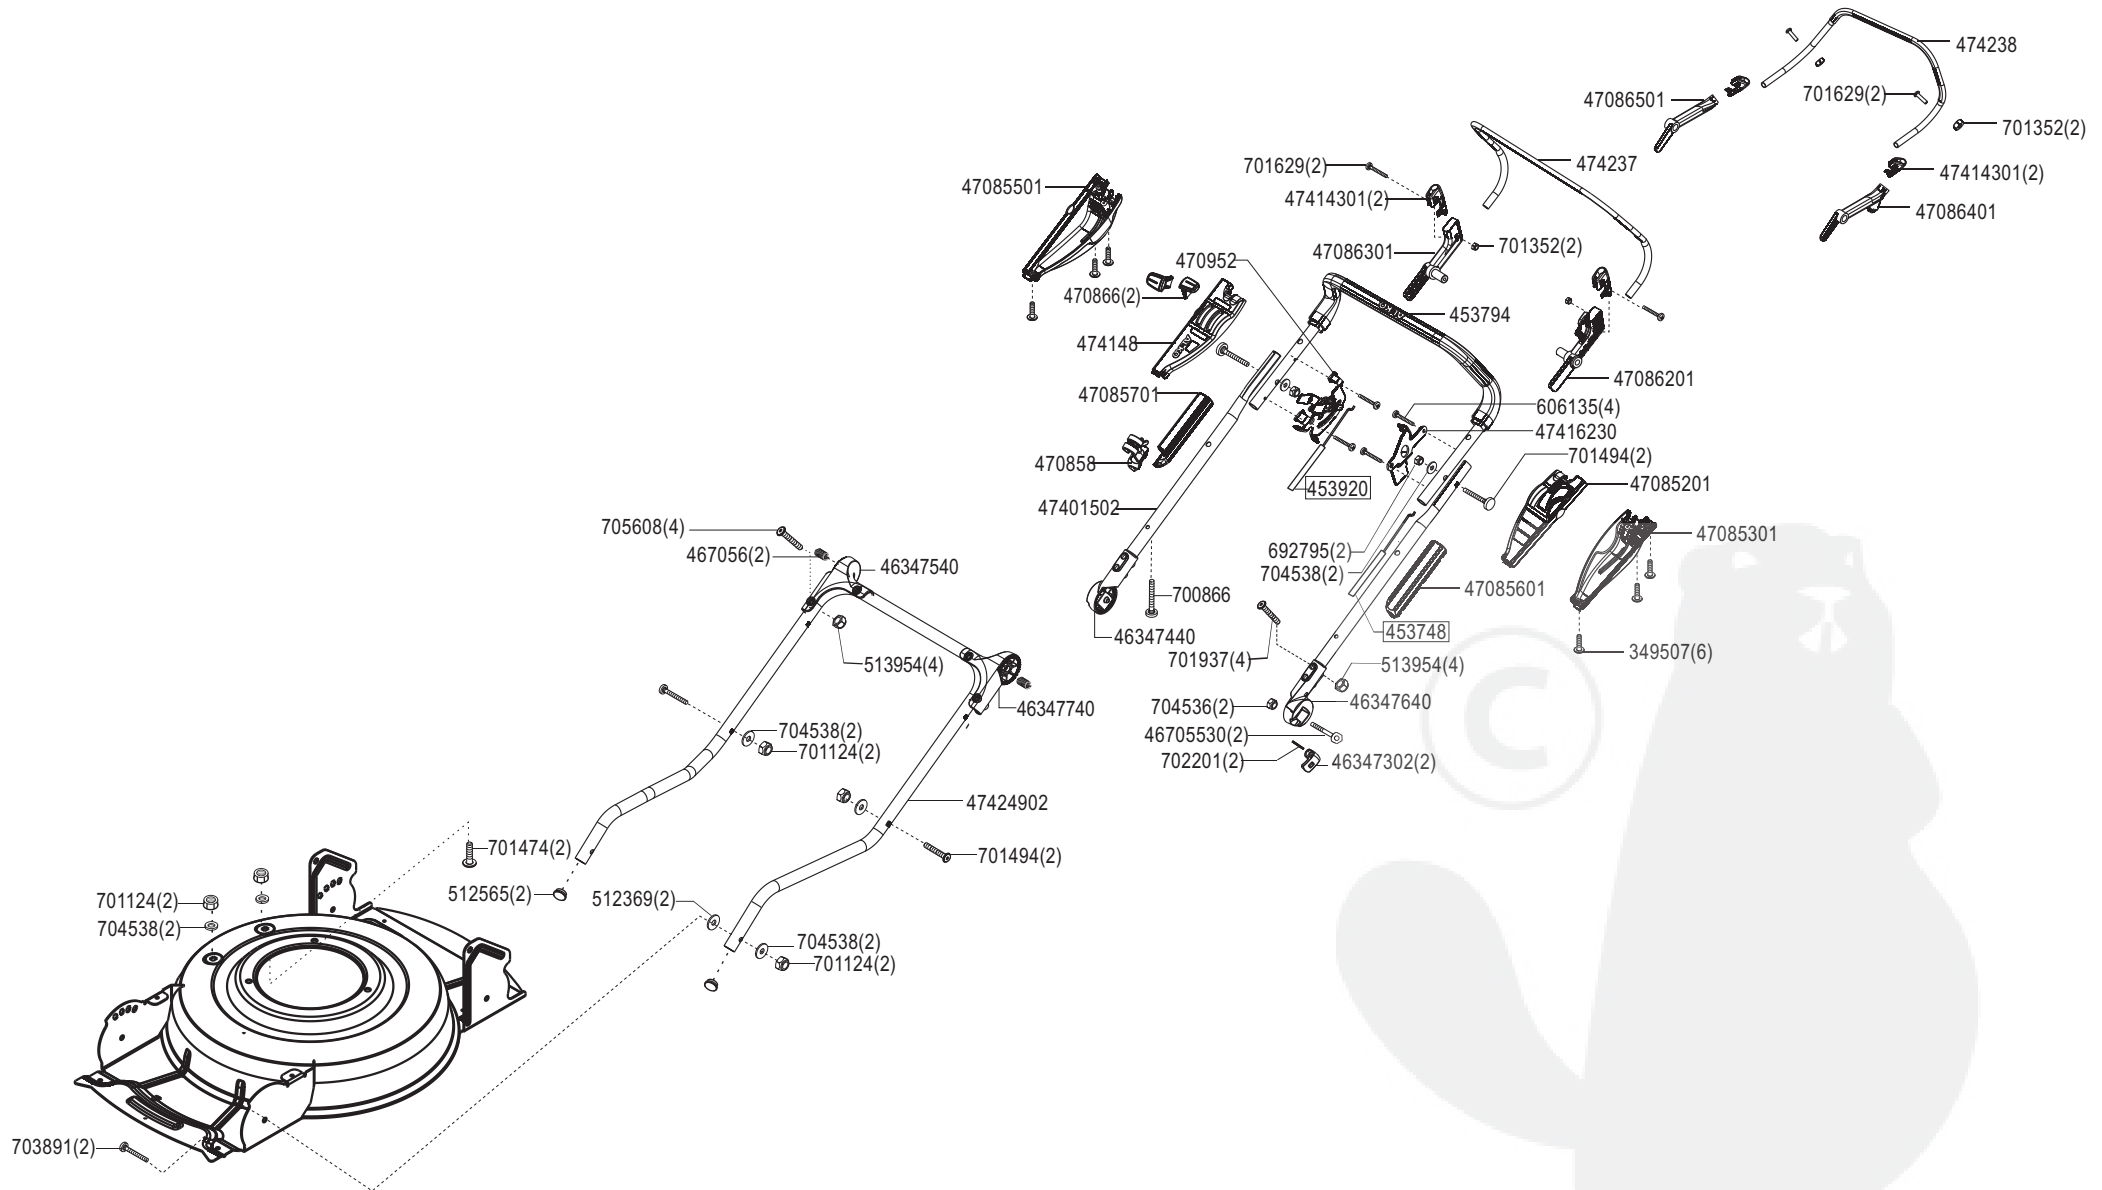

Powerline 4600 BR BIO

Art. Nr. 119410

AL-KO

E19410

a	b	c	d	e	f
---	---	---	---	---	---

Powerline 4600 BR BIO

Art. Nr. 119410

E19410