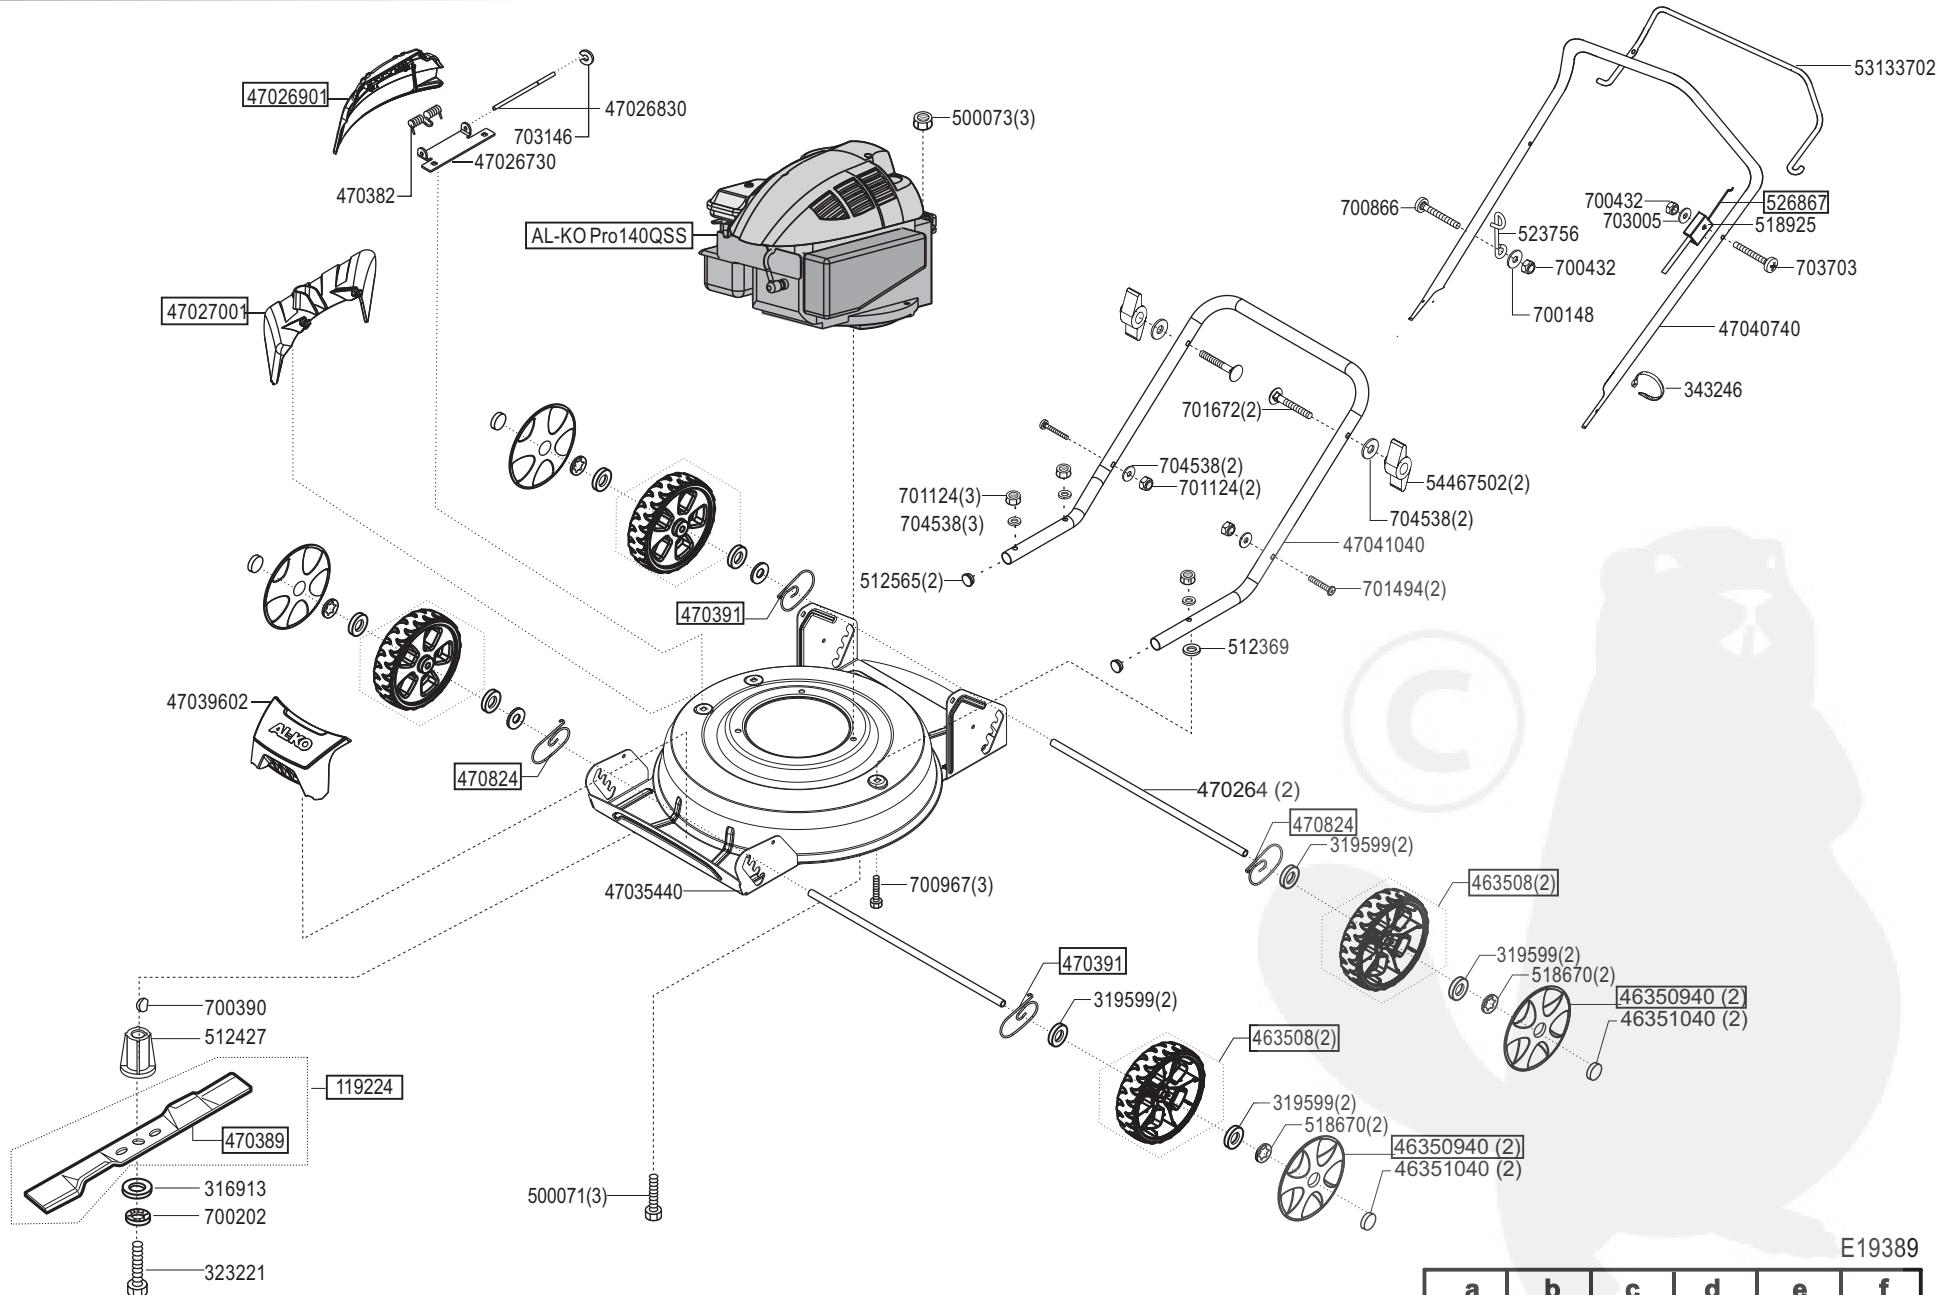

# Silver 460 B-A BIO

Art. Nr. 119389

# AL-KO

E19389

a	b	c	d	e	f
---	---	---	---	---	---