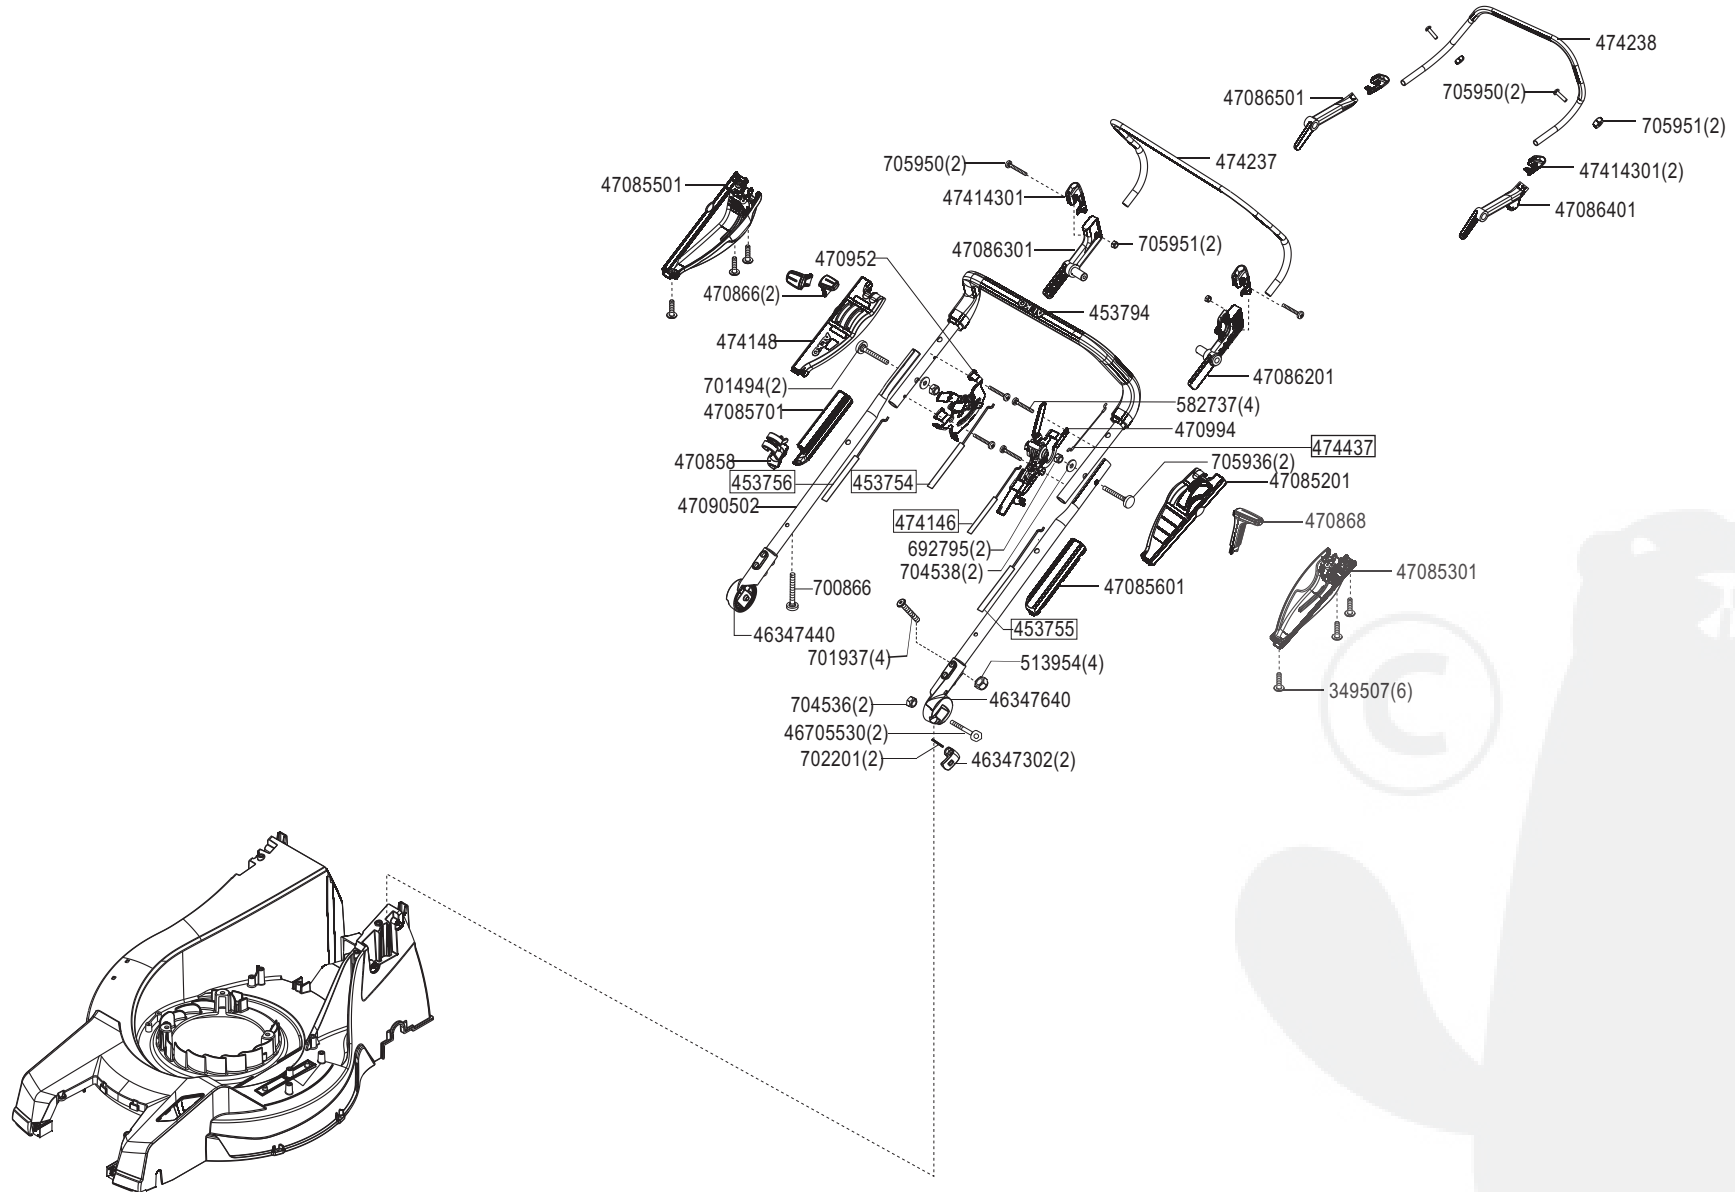

PowerLine 5300 BRVC

Art. Nr. 119308

AL-KO

a	b	c	d	e	f
04/11					

E19308

PowerLine 5300 BRVC

Art. Nr. 119308

AL-KO

E19308

a	b	c	d	e	f
---	---	---	---	---	---