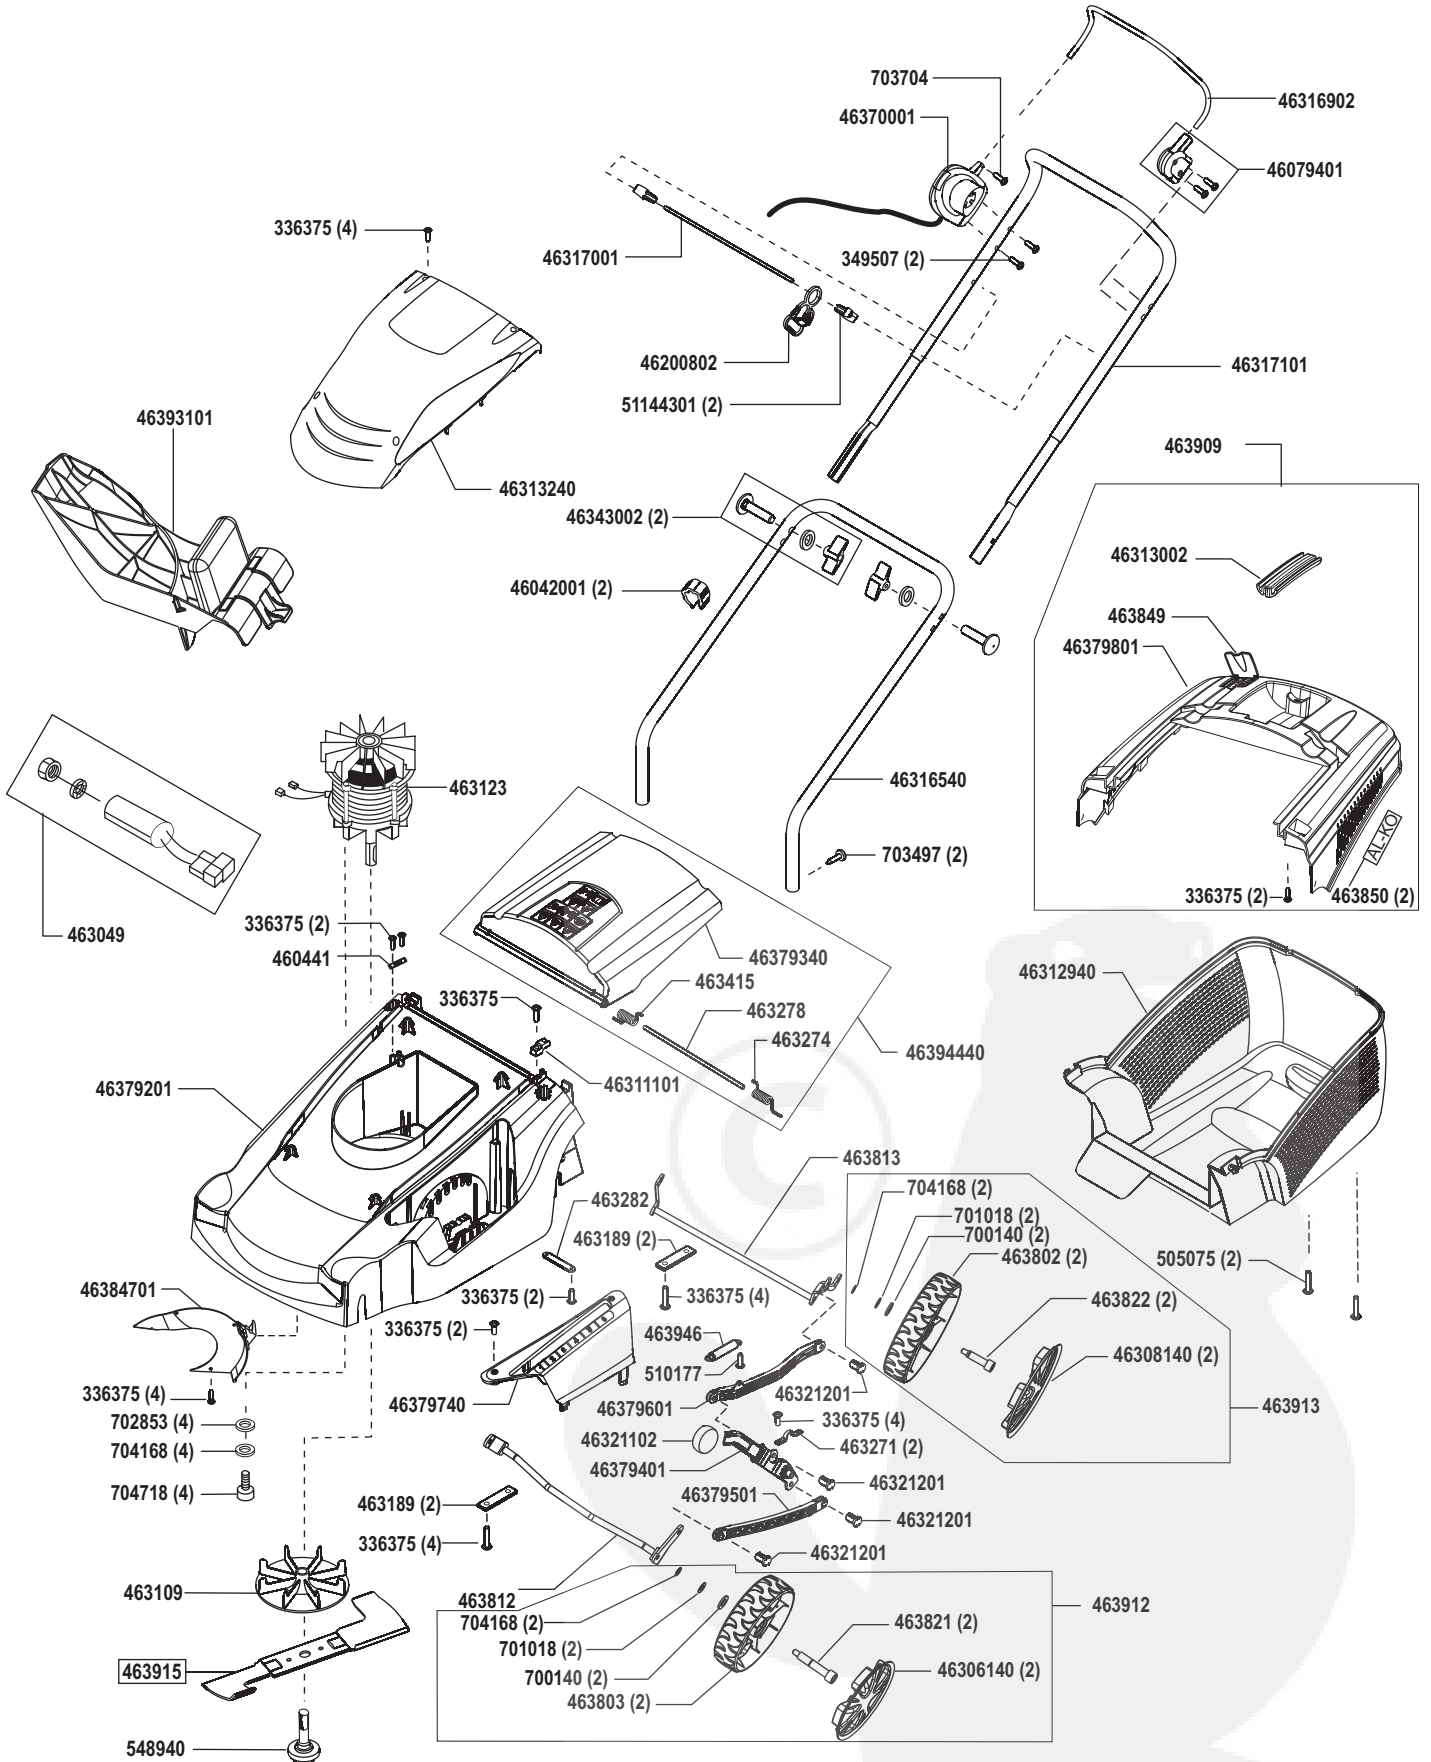

Comfort 40 E (CL 40 E CP)

Art. Nr.:112548

AL-KO

E 12548

a	b	c	d	e	f
---	---	---	---	---	---