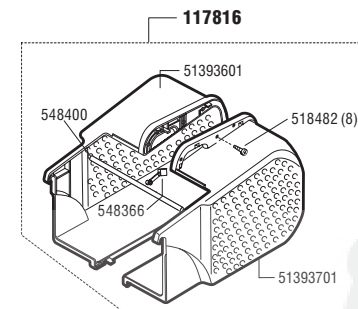

# Classic 46 BR

Art. Nr. 118741

E18741 1/2

a	b	c	d	e	f
09/05					

# Classic 46 BR

Art. Nr. 118741

**ALKO**  
Garten+Hobby

E18741 2/2

a	b	c	d	e	f
---	---	---	---	---	---