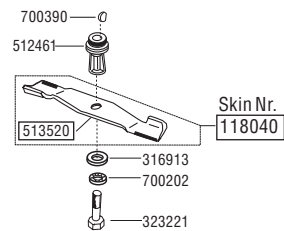

# Classic 46 BR

Art. Nr. 118741

E18741 1/2

a	b	c	d	e	f
09/05					

# Classic 46 BR

Art. Nr. 118741

**ALKO**  
Garten+Hobby

E18741 2/2

a	b	c	d	e	f
---	---	---	---	---	---