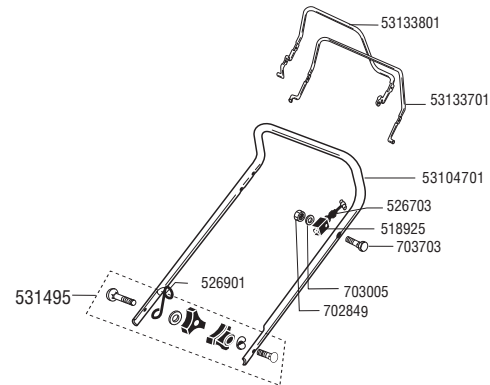

# Classic 46 BR

Art. Nr. 118741

E18741 1/2

a	b	c	d	e	f
09/05					

# Classic 46 BR

Art. Nr. 118741

**ALKO**  
Garten+Hobby

E18741 2/2

a	b	c	d	e	f
---	---	---	---	---	---