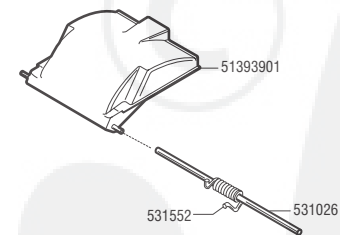

# Classic 46 BR

Art. Nr. 118741

E18741 1/2

a	b	c	d	e	f
09/05					

# Classic 46 BR

Art. Nr. 118741

**ALKO**  
Garten+Hobby

E18741 2/2

a	b	c	d	e	f
---	---	---	---	---	---