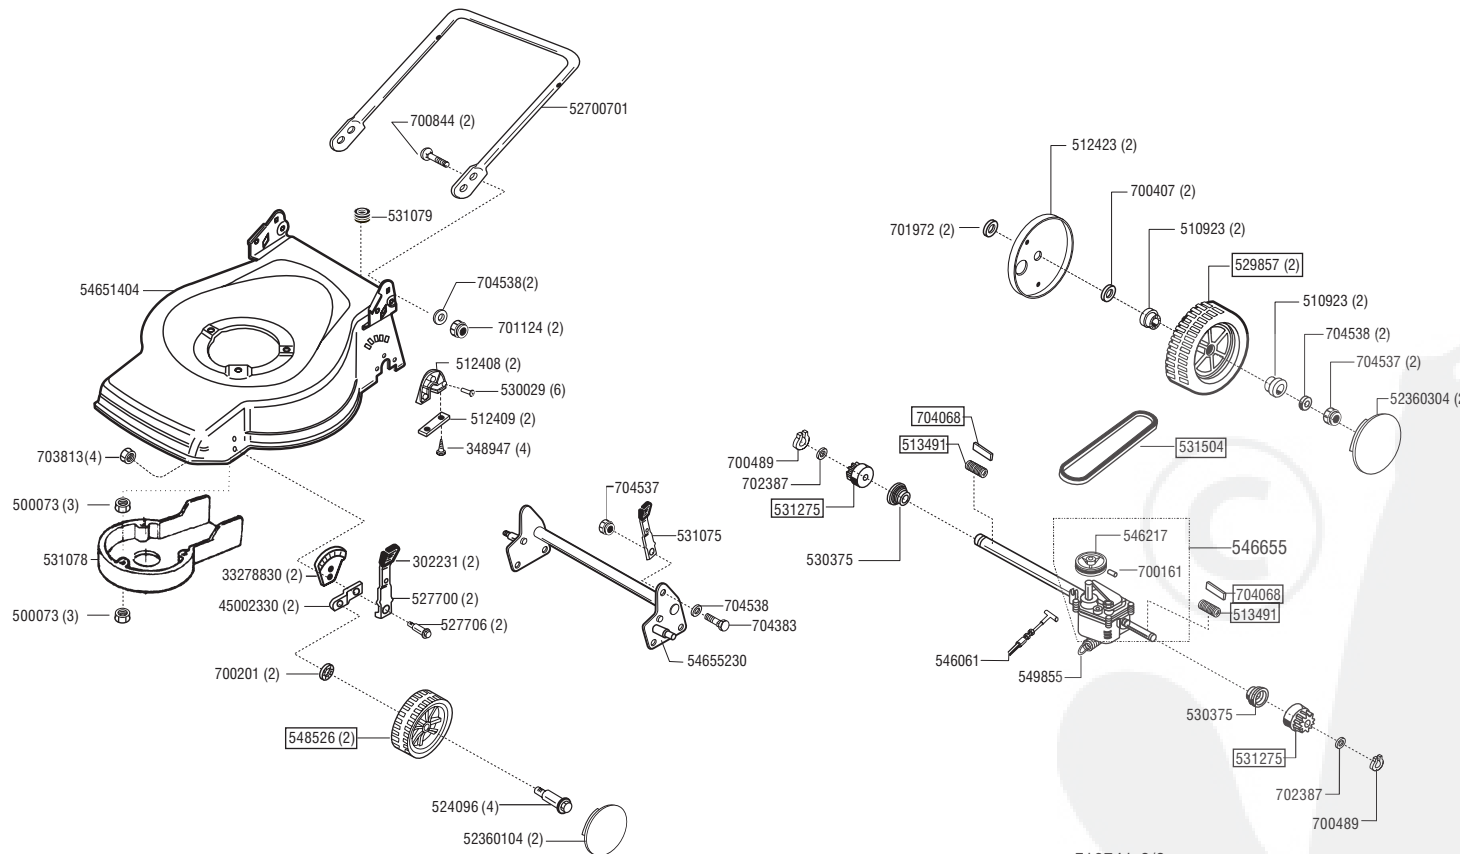

# Classic 46 BR

Art. Nr. 118741

E18741 1/2

a	b	c	d	e	f
09/05					

# Classic 46 BR

Art. Nr. 118741

**ALKO**  
Garten+Hobby

E18741 2/2

a	b	c	d	e	f
---	---	---	---	---	---