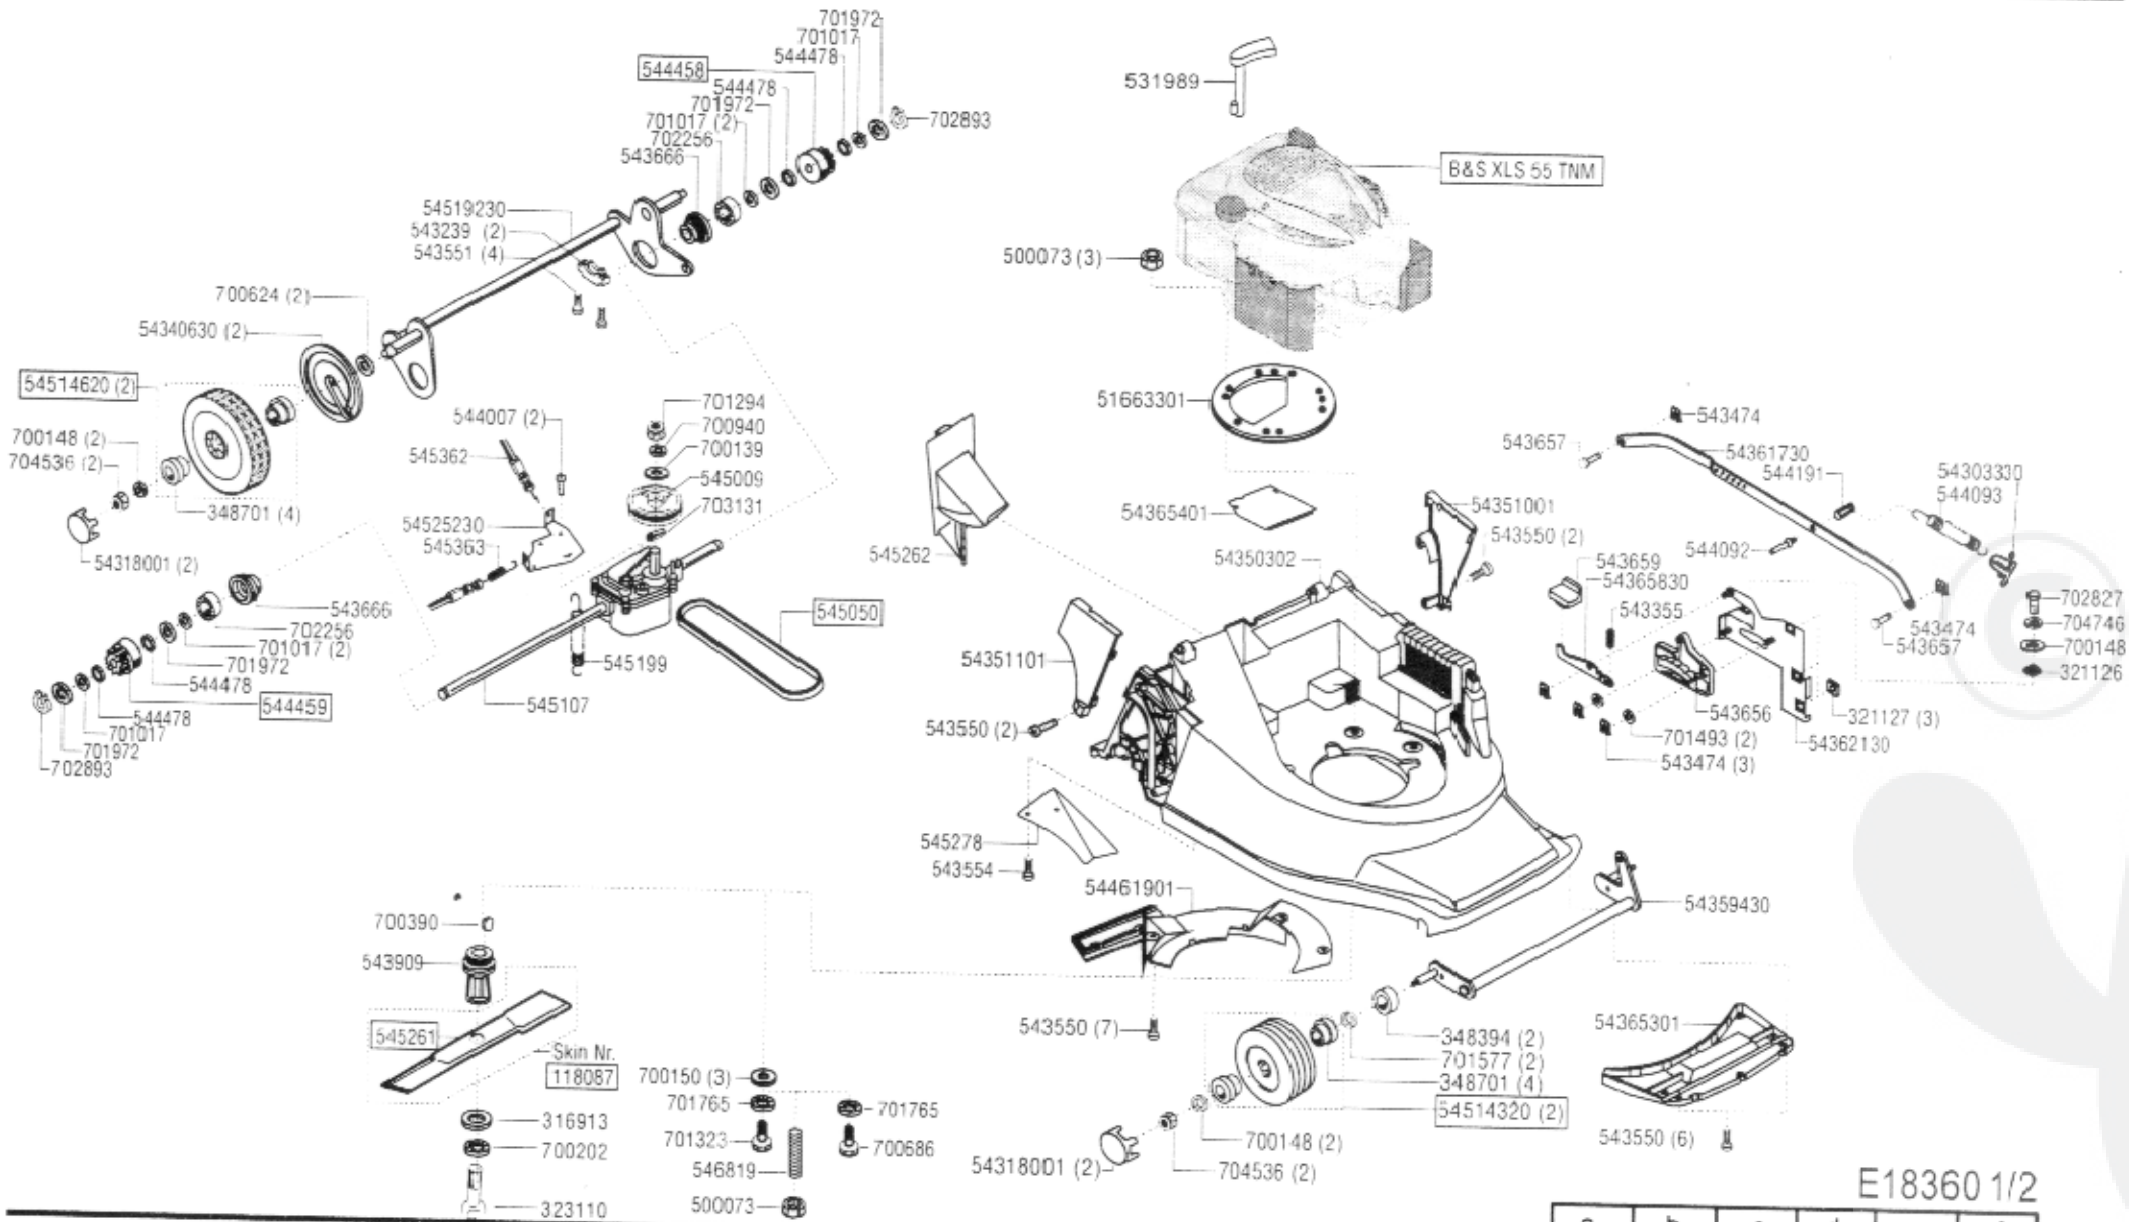

Power Line 4800 BRA XXL

Art. Nr. 118360

ALKO
Garten+Hobby

E18360 2/2

a	b	c	d	e	f
---	---	---	---	---	---

Power Line 4800 BRA XXL

Art. Nr. 118360

ALKO
Garten+Hobby

E18360 1/2

a	b	c	d	e	f
---	---	---	---	---	---