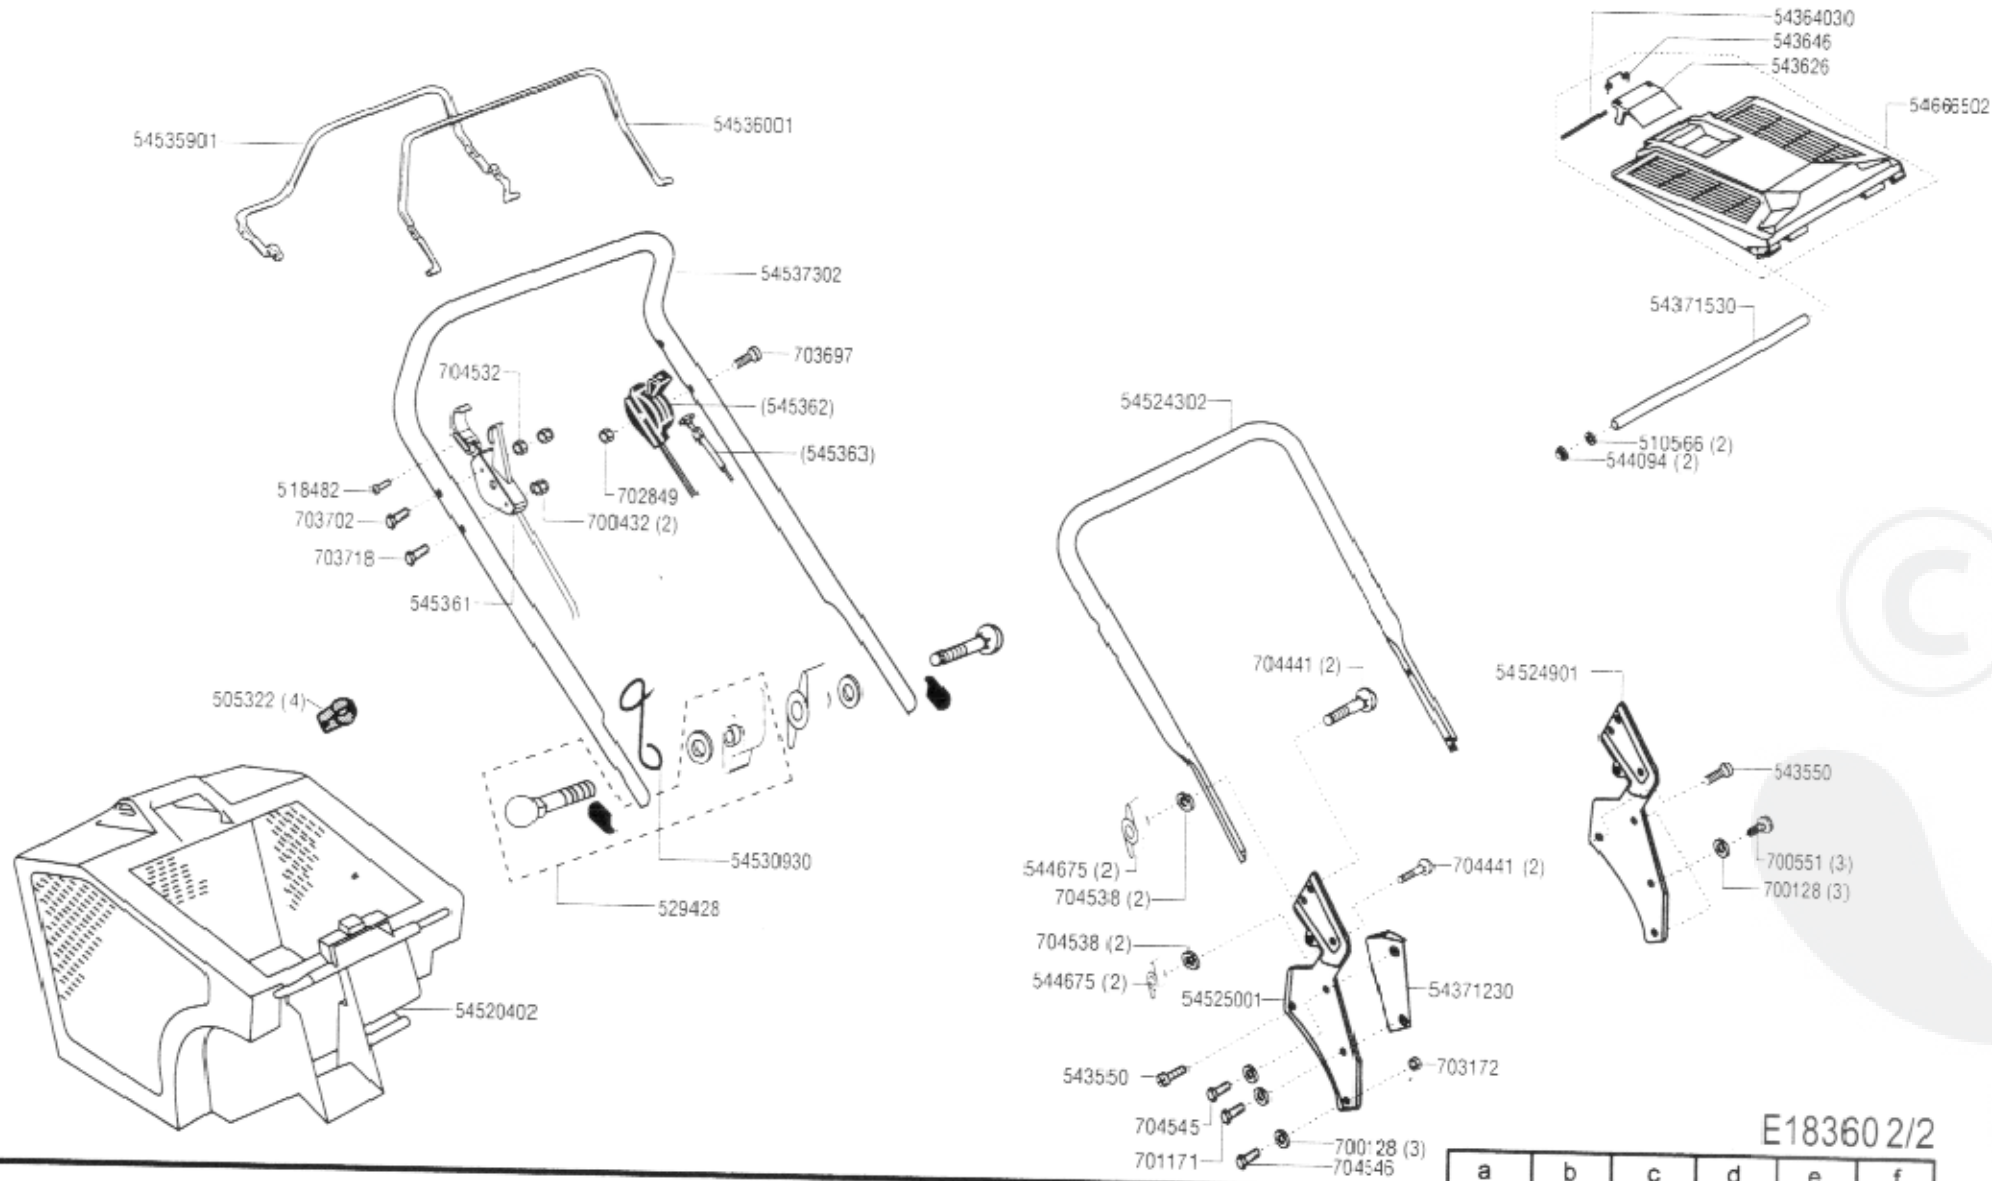

Power Line 4800 BRA XXL

Art. Nr. 118360

ALKO
Garten+Hobby

E18360 2/2

a	b	c	d	e	f
---	---	---	---	---	---

Power Line 4800 BRA XXL

Art. Nr. 118360

ALKO
Garten+Hobby

E18360 1/2

a	b	c	d	e	f
---	---	---	---	---	---